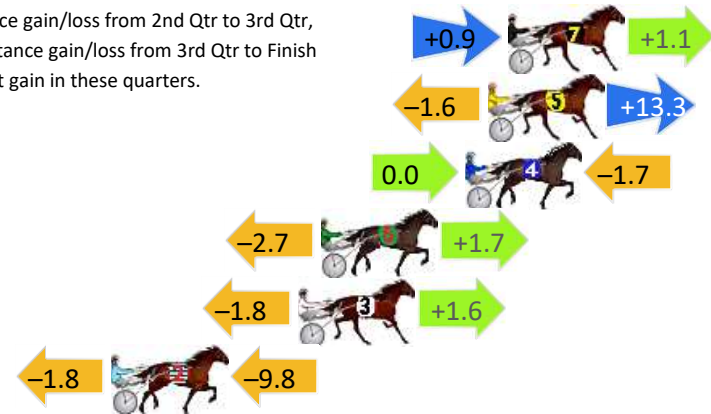

Finish Position and metres gained

First Arrow shows distance gain/loss from 2nd Qtr to 3rd Qtr, Second Arrow shows distance gain/loss from 3rd Qtr to Finish Blue arrow indicates best gain in these quarters.

Gloucester Park Race 8 Distance 2130m

Saturday, 21 December 2024

Gross Time: 2:36.80 MileRate: 1:58.40 LeadTime: 37.30s First Qtr: 31.80s Second Qtr: 29.50s Third Qtr: 28.40s Fourth Qtr: 29.80s

DATA TABLE: 800 / 400 Posi's are position from leader and (how wide the horse was at that position)

NoHorse	Plc	Mar	800 Posi	400 Posi	Time	3rd Qtr	4th Qt
7 CHACO EAGLE	1	0.0m	2.0m (1)	1.1m (1)	2:36.80	28.34s	29.72s
5 ARIONROCK	2	0.8m	12.5m (0)	14.1m (1)	2:36.86	28.54s	28.84s
4 RELIM	3	1.7m	0.0m (0)	0.0m (0)	2:36.93	28.40s	29.93s
6 UNLUCKY	4	7.5m	6.5m (1)	9.2m (1)	2:37.39	28.60s	29.72s
3 SHES A MARE	5	8.4m	8.2m (0)	10.0m (0)	2:37.46	28.54s	29.74s
2 TORREVEAN AMY	6	15.9m	4.3m (0)	6.1m (0)	2:38.04	28.54s	30.60s