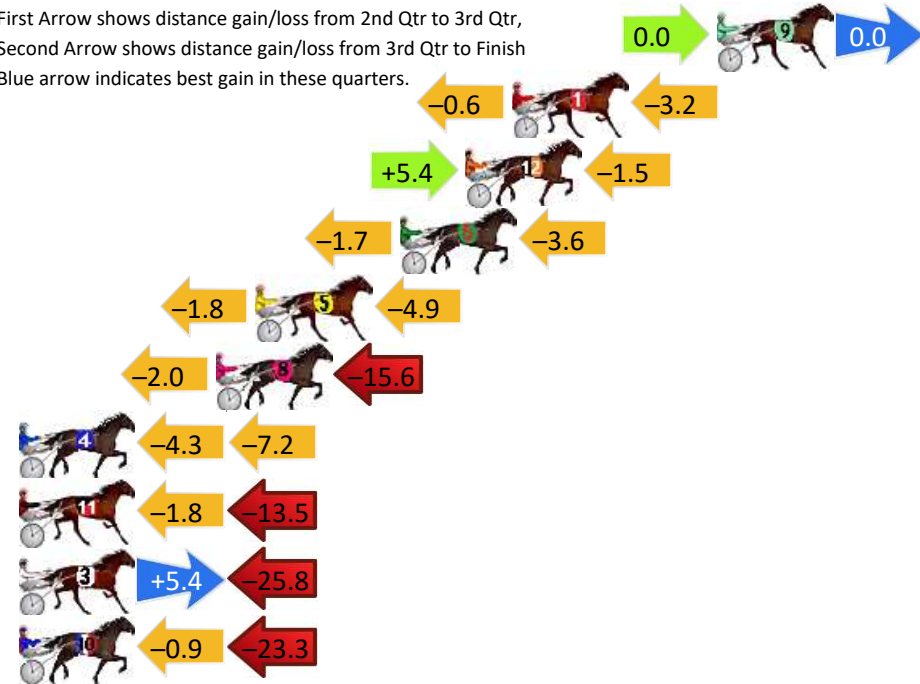

Finish Position and metres gained

First Arrow shows distance gain/loss from 2nd Qtr to 3rd Qtr, Second Arrow shows distance gain/loss from 3rd Qtr to Finish. Blue arrow indicates best gain in these quarters.