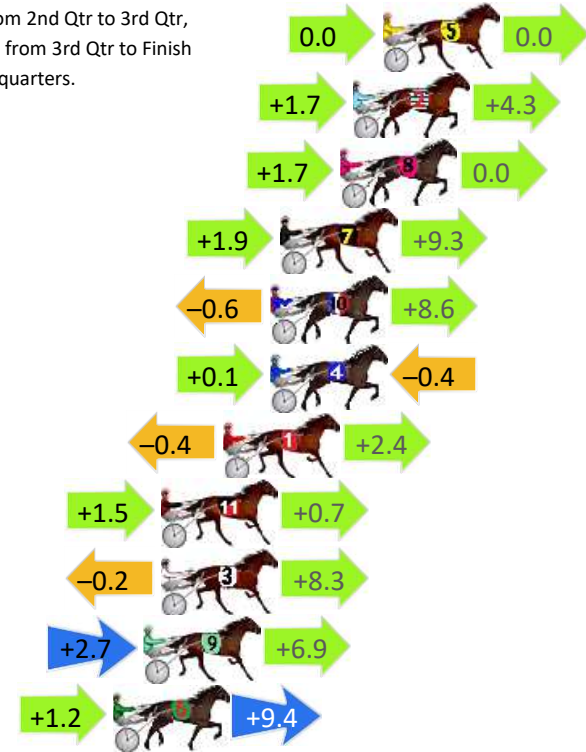

DATA TABLE: 800 / 400 Posi's are position from leader and (how wide the horse was at that position)

No	Horse	Plc	Mar	800 Posi	400 Posi	Time	3rd Qtr	4th Qt
3	LORD PUBLISHER	1	0.0m	0.0m (0)	0.0m (0)	2:36.80	29.40s	30.00s
7	THE LIGHTNING STRIKE	2	5.5m	0.8m (1)	1.1m (1)	2:37.23	29.42s	30.35s
4	THE MIGHTY WARRIOR	3	10.1m	7.4m (1)	14.7m (1)	2:37.59	29.94s	29.71s
10	STRIKE MASTER	4	10.6m	19.2m (1)	16.6m (3)	2:37.63	29.23s	29.61s
11	FIREPLAY	5	15.0m	15.3m (1)	19.0m (1)	2:37.98	29.68s	29.78s
5	ZUEDE	6	15.3m	19.2m (0)	20.9m (2)	2:38.00	29.54s	29.66s
12	TRITTRITTBANGBAN G	7	16.2m	11.8m (1)	14.7m (2)	2:38.07	29.62s	30.19s
9	SHES A LUCKY PENNY	8	24.4m	23.5m (0)	23.1m (3)	2:38.72	29.39s	30.21s
8	SPINNER OF YARNS	9	27.4m	27.9m (0)	24.4m (1)	2:38.95	29.16s	30.35s
2	ELLIEGOZOOM	10	29.5m	9.9m (0)	16.8m (0)	2:39.12	29.92s	31.08s
1	ALTA EGO	11	35.9m	15.3m (0)	23.3m (0)	2:39.62	30.00s	31.10s

DATA TABLE: 800 / 400 Posi's are position from leader and (how wide the horse was at that position)

No	Horse	Plc	Mar	800 Posi	400 Posi	Time	3rd Qtr	4th Qt
5	ALLZFAIRNLUVNWAR	1	0.0m	0.0m (0)	0.0m (0)	2:37.60	28.90s	30.00s
2	VALHALLA MISS	2	1.2m	7.2m (1)	5.5m (1)	2:37.69	28.78s	29.69s
8	CHAMBRAY	3	1.7m	3.4m (1)	1.7m (1)	2:37.73	28.78s	30.01s
7	TORREVEAN PINKY	4	4.1m	15.3m (1)	13.4m (1)	2:37.92	28.78s	29.34s
10	RELATIVELY ARMA	5	4.5m	12.5m (0)	13.1m (0)	2:37.95	28.96s	29.39s
4	COURAGE OF LOMBO	6	4.5m	4.2m (0)	4.1m (0)	2:37.95	28.90s	30.05s
1	CHAMPAGNE STYLE	7	6.4m	8.4m (0)	8.8m (0)	2:38.10	28.94s	29.86s
11	SHEHADI	8	8.9m	11.1m (1)	9.6m (1)	2:38.30	28.80s	30.00s
3	SUNDANCER RAINBOW	9	8.9m	17.0m (0)	17.2m (1)	2:38.30	28.94s	29.44s
9	TIGER LOU	10	9.6m	19.2m (1)	16.5m (2)	2:38.35	28.72s	29.55s
6	FIREBALL FRIDAY	11	10.8m	21.4m (0)	20.2m (0)	2:38.45	28.84s	29.37s

Finish Position and metres gained

First Arrow shows distance gain/loss from 2nd Qtr to 3rd Qtr, Second Arrow shows distance gain/loss from 3rd Qtr to Finish
Blue arrow indicates best gain in these quarters.