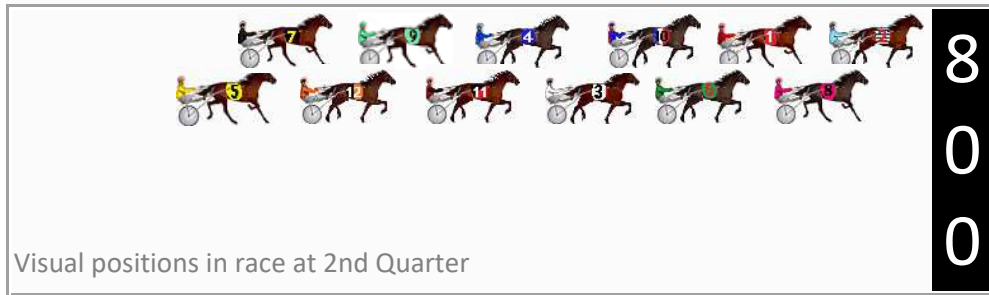

Gloucester Park Race 5 Distance 2130m

Saturday, 21 December 2024

Gross Time: 2:37.30 MileRate: 1:58.90 LeadTime: 37.80s First Qtr: 31.70s Second Qtr: 30.00s Third Qtr: 28.90s Fourth Qtr: 28.90s

DATA TABLE: 800 / 400 Posi's are position from leader and (how wide the horse was at that position)

No	Horse	Plc	Mar	800 Posi	400 Posi	Time	3rd Qtr	4th Qt
8	FREYJA	1	0.0m	2.2m (1)	3.1m (1)	2:37.30	28.96s	28.68s
2	TAKE A HIKE	2	1.6m	0.0m (0)	0.0m (0)	2:37.42	28.90s	29.02s
12	JAXON MORGAN	3	3.1m	21.2m (1)	7.6m (2)	2:37.54	27.92s	28.59s
3	HAVEYOU METTED	4	5.8m	11.4m (1)	11.8m (2)	2:37.74	28.92s	28.50s
5	MAJOR MANHATTAN	5	9.6m	26.2m (1)	18.2m (2)	2:38.03	28.32s	28.32s
4	TA IN ADVANCE	6	10.7m	14.2m (0)	15.9m (1)	2:38.11	29.02s	28.57s
6	SOHO CONFIDENTIAL	7	16.3m	7.0m (1)	10.1m (1)	2:38.54	29.12s	29.41s
11	KOBE EDWARD	8	19.2m	16.2m (1)	19.8m (1)	2:38.76	29.16s	28.93s
9	YANKIE KEV	9	21.3m	18.9m (0)	19.8m (0)	2:38.92	28.96s	29.10s
10	SKIPPIN CLASS	10	23.6m	8.9m (0)	13.7m (0)	2:39.09	29.24s	29.71s
1	HES THUNDER	11	25.7m	4.5m (0)	8.9m (0)	2:39.25	29.22s	30.21s
7	BIG BOZZ	12	26.6m	23.7m (0)	25.1m (0)	2:39.32	29.00s	29.12s

Finish Position and metres gained

First Arrow shows distance gain/loss from 2nd Qtr to 3rd Qtr, Second Arrow shows distance gain/loss from 3rd Qtr to Finish
Blue arrow indicates best gain in these quarters.

Visual positions in race at 2nd Quarter