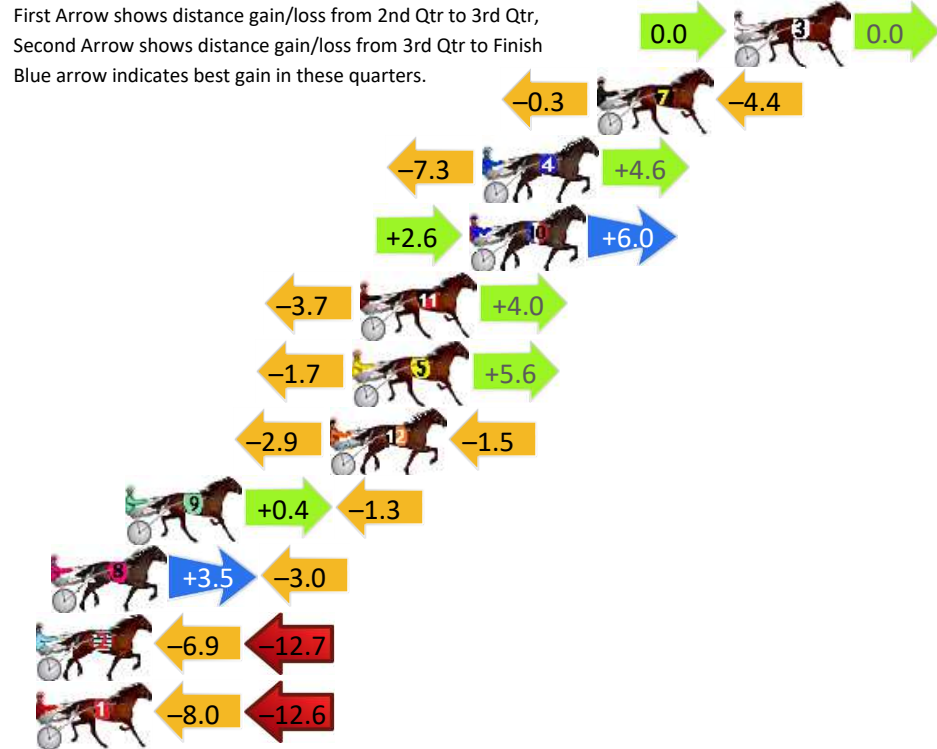

Gloucester Park Race 2 Distance 2130m

Saturday, 21 December 2024

Gross Time: 2:36.80 MileRate: 1:58.50 LeadTime: 36.60s First Qtr: 31.10s Second Qtr: 29.70s Third Qtr: 29.40s Fourth Qtr: 30.00s

DATA TABLE: 800 / 400 Posi's are position from leader and (how wide the horse was at that position)

No	Horse	Plc	Mar	800 Posi	400 Posi	Time	3rd Qtr	4th Qt
3	LORD PUBLISHER	1	0.0m	0.0m (0)	0.0m (0)	2:36.80	29.40s	30.00s
7	THE LIGHTNING STRIKE	2	5.5m	0.8m (1)	1.1m (1)	2:37.23	29.42s	30.35s
4	THE MIGHTY WARRIOR	3	10.1m	7.4m (1)	14.7m (1)	2:37.59	29.94s	29.71s
10	STRIKE MASTER	4	10.6m	19.2m (1)	16.6m (3)	2:37.63	29.23s	29.61s
11	FIREPLAY	5	15.0m	15.3m (1)	19.0m (1)	2:37.98	29.68s	29.78s
5	ZUEDE	6	15.3m	19.2m (0)	20.9m (2)	2:38.00	29.54s	29.66s
12	TRITTRITTBANGBAN G	7	16.2m	11.8m (1)	14.7m (2)	2:38.07	29.62s	30.19s
9	SHES A LUCKY PENNY	8	24.4m	23.5m (0)	23.1m (3)	2:38.72	29.39s	30.21s
8	SPINNER OF YARNS	9	27.4m	27.9m (0)	24.4m (1)	2:38.95	29.16s	30.35s
2	ELLIEGOZOOM	10	29.5m	9.9m (0)	16.8m (0)	2:39.12	29.92s	31.08s
1	ALTA EGO	11	35.9m	15.3m (0)	23.3m (0)	2:39.62	30.00s	31.10s

Finish Position and metres gained