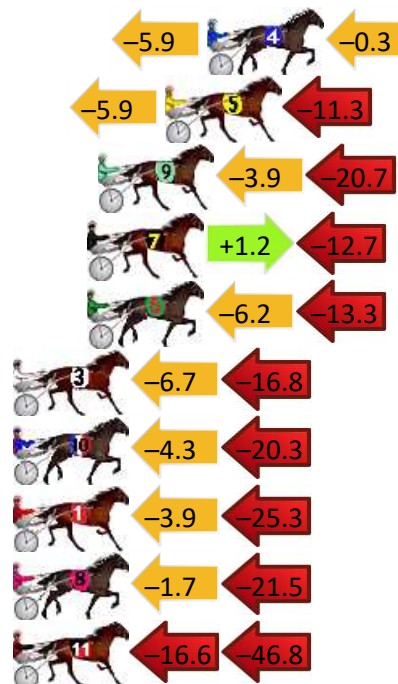

Finish Position and metres gained

First Arrow shows distance gain/loss from 2nd Qtr to 3rd Qtr, Second Arrow shows distance gain/loss from 3rd Qtr to Finish
Blue arrow indicates best gain in these quarters.

Visual positions in race at 2nd Quarter

Visual positions in race at 3rd Quarter

Gloucester Park Race 6 Distance 2130m

Saturday, 21 December 2024

Gross Time: 2:34.40 MileRate: 1:56.70 LeadTime: 36.10s First Qtr: 29.40s Second Qtr: 30.80s Third Qtr: 29.30s Fourth Qtr: 28.80s

DATA TABLE: 800 / 400 Posi's are position from leader and (how wide the horse was at that position)

No	Horse	Plc	Mar	800 Posi	400 Posi	Time	3rd Qtr	4th Qt
12	IDEAL TOMADO	1	0.0m	9.3m (2)	0.9m (2)	2:34.40	28.68s	28.74s
2	RAKERO RAIDER	2	0.1m	0.6m (0)	0.0m (0)	2:34.41	29.26s	28.81s
4	JUSTLIKE TURBO	3	20.2m	14.0m (0)	19.9m (0)	2:35.93	29.72s	28.89s
5	UNDER THE ALTA	4	21.9m	4.7m (1)	10.6m (1)	2:36.06	29.72s	29.69s
9	ROBBIE EASTON	5	24.6m	0.0m (1)	3.9m (1)	2:36.26	29.58s	30.38s
7	SOHO GIGOLO	6	25.0m	13.5m (1)	12.3m (3)	2:36.29	29.21s	29.80s
6	BETTOR MOVE ALONG	7	25.0m	5.5m (2)	11.7m (2)	2:36.29	29.74s	29.85s
3	SECRET REACTION	8	32.3m	8.8m (1)	15.5m (1)	2:36.84	29.78s	30.12s
10	JOHNNY LOMBO	9	34.2m	9.6m (0)	13.9m (0)	2:36.99	29.60s	30.39s
1	ADMIRAL DARCY	10	34.4m	5.2m (0)	9.1m (0)	2:37.00	29.58s	30.74s
8	AMERICAN BULLITT	11	41.3m	18.1m (0)	19.8m (3)	2:37.52	29.41s	30.50s
11	MASTER LEIGHTON	12	64.0m	0.6m (2)	17.2m (2)	2:39.24	30.50s	32.39s