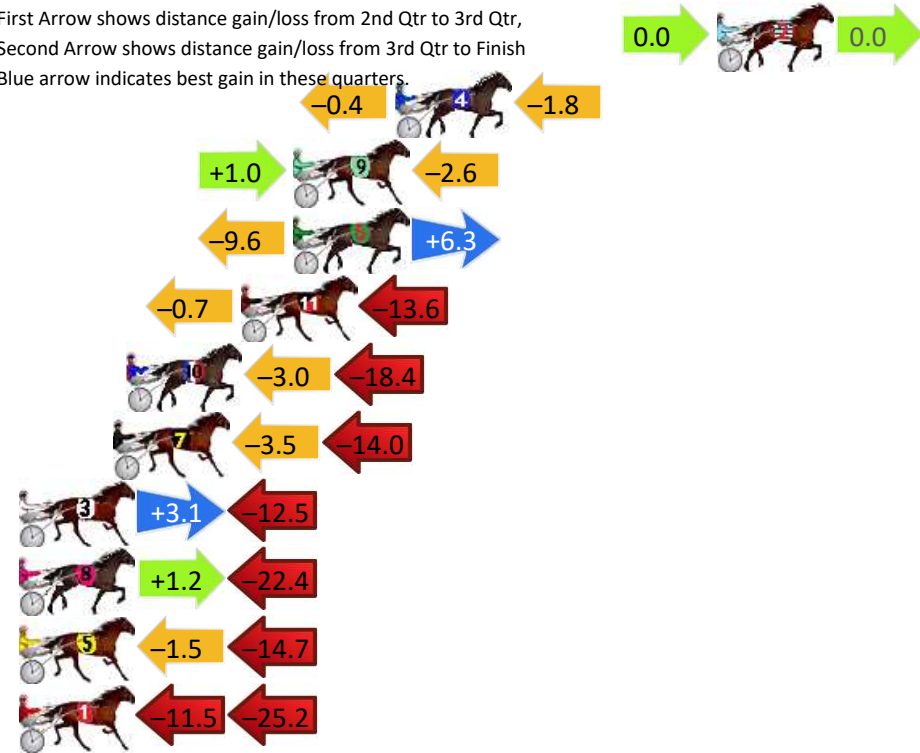

Finish Position and metres gained

First Arrow shows distance gain/loss from 2nd Qtr to 3rd Qtr, Second Arrow shows distance gain/loss from 3rd Qtr to Finish
Blue arrow indicates best gain in these quarters.

800

Visual positions in race at 2nd Quarter

400

Visual positions in race at 3rd Quarter

Gloucester Park Race 4 Distance 2130m

Saturday, 21 December 2024

Gross Time: 2:37.10 MileRate: 1:58.70 LeadTime: 37.50s First Qtr: 31.40s Second Qtr: 30.00s Third Qtr: 28.70s Fourth Qtr: 29.50s

DATA TABLE: 800 / 400 Posi's are position from leader and (how wide the horse was at that position)

No	Horse	Plc	Mar	800 Posi	400 Posi	Time	3rd Qtr	4th Qt
2	LADY CAMEL	1	0.0m	0.0m (0)	0.0m (0)	2:37.10	28.70s	29.50s
4	ROCK ROSIE ROCK	2	12.9m	10.7m (1)	11.1m (1)	2:38.10	28.74s	29.70s
9	THE VAN GOGH CAMEL	3	17.0m	15.4m (2)	14.4m (2)	2:38.41	28.64s	29.77s
6	OURFIRSTIMPRESSIO N	4	17.0m	13.7m (0)	23.3m (1)	2:38.41	29.40s	29.13s
11	GOGGINS	5	19.1m	4.8m (0)	5.5m (0)	2:38.58	28.76s	30.58s
10	OH MIKI	6	23.7m	2.3m (1)	5.3m (1)	2:38.93	28.92s	30.95s
7	IDEAL INTEREST	7	24.2m	6.7m (1)	10.2m (0)	2:38.97	28.96s	30.63s
3	CHIEF COPY	8	28.8m	19.4m (0)	16.3m (1)	2:39.33	28.50s	30.55s
8	STELLAR EDITION	9	29.1m	7.9m (2)	6.7m (2)	2:39.35	28.62s	31.27s
5	BACK ON LINE	10	31.3m	15.1m (1)	16.6m (0)	2:39.52	28.82s	30.72s
1	ALL ABOUT AMERICA	11	46.2m	9.5m (0)	21.0m (0)	2:40.67	29.54s	31.55s