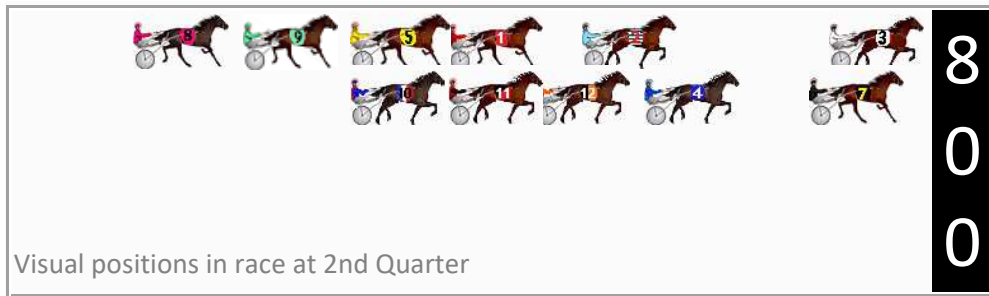

Gloucester Park Race 2 Distance 2130m

Saturday, 21 December 2024

Gross Time: 2:36.80 MileRate: 1:58.50 LeadTime: 36.60s First Qtr: 31.10s Second Qtr: 29.70s Third Qtr: 29.40s Fourth Qtr: 30.00s

DATA TABLE: 800 / 400 Posi's are position from leader and (how wide the horse was at that position)

No	Horse	Plc	Mar	800 Posi	400 Posi	Time	3rd Qtr	4th Qt
3	LORD PUBLISHER	1	0.0m	0.0m (0)	0.0m (0)	2:36.80	29.40s	30.00s
7	THE LIGHTNING STRIKE	2	5.5m	0.8m (1)	1.1m (1)	2:37.23	29.42s	30.35s
4	THE MIGHTY WARRIOR	3	10.1m	7.4m (1)	14.7m (1)	2:37.59	29.94s	29.71s
10	STRIKE MASTER	4	10.6m	19.2m (1)	16.6m (3)	2:37.63	29.23s	29.61s
11	FIREPLAY	5	15.0m	15.3m (1)	19.0m (1)	2:37.98	29.68s	29.78s
5	ZUEDE	6	15.3m	19.2m (0)	20.9m (2)	2:38.00	29.54s	29.66s
12	TRITTRITTBANGBAN G	7	16.2m	11.8m (1)	14.7m (2)	2:38.07	29.62s	30.19s
9	SHES A LUCKY PENNY	8	24.4m	23.5m (0)	23.1m (3)	2:38.72	29.39s	30.21s
8	SPINNER OF YARNS	9	27.4m	27.9m (0)	24.4m (1)	2:38.95	29.16s	30.35s
2	ELLIEGOZOOM	10	29.5m	9.9m (0)	16.8m (0)	2:39.12	29.92s	31.08s
1	ALTA EGO	11	35.9m	15.3m (0)	23.3m (0)	2:39.62	30.00s	31.10s

Finish Position and metres gained