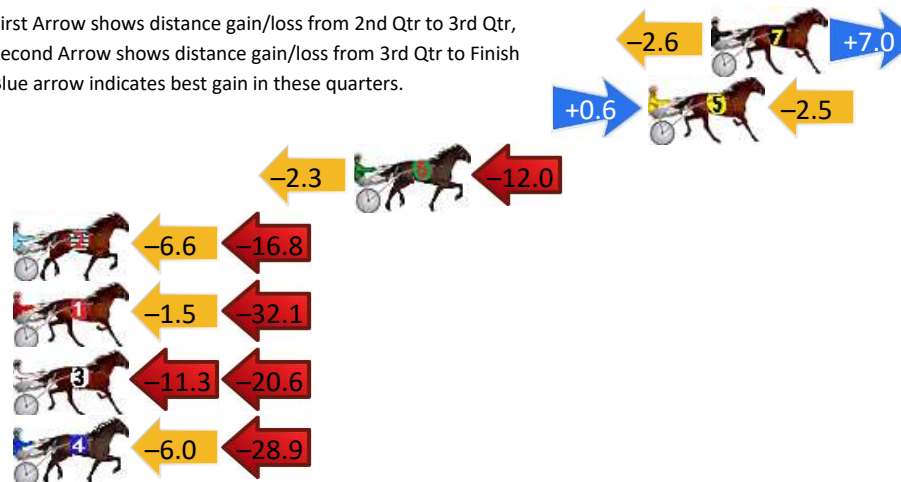

Finish Position and metres gained

First Arrow shows distance gain/loss from 2nd Qtr to 3rd Qtr,
Second Arrow shows distance gain/loss from 3rd Qtr to Finish
Blue arrow indicates best gain in these quarters.

800

Visual positions in race at 2nd Quarter

400

Visual positions in race at 3rd Quarter

Gloucester Park Race 9 Distance 2130m

Saturday, 21 December 2024

Gross Time: 2:37.80 MileRate: 1:59.20 LeadTime: 38.60s First Qtr: 31.50s Second Qtr: 29.70s Third Qtr: 29.50s Fourth Qtr: 28.50s

DATA TABLE: 800 / 400 Posi's are position from leader and (how wide the horse was at that position)

No	Horse	Plc	Mar	800 Posi	400 Posi	Time	3rd Qtr	4th Qt
7	ITS MAA TIME	1	0.0m	4.4m (1)	7.0m (1)	2:37.80	29.68s	28.00s
5	CAPTAINS CREEK	2	2.5m	0.6m (0)	0.0m (0)	2:37.99	29.46s	28.69s
6	WICKED LOVER	3	14.3m	0.0m (1)	2.3m (1)	2:38.87	29.66s	29.41s
2	THE FIRST CUT	4	36.8m	13.4m (0)	20.0m (0)	2:40.55	29.96s	29.81s
1	LAZI DAIS	5	38.5m	4.9m (0)	6.4m (0)	2:40.68	29.60s	30.92s
3	CAPTURE THE MOMENT	6	41.2m	9.3m (1)	20.6m (1)	2:40.88	30.30s	30.10s
4	SHES ALL GO	7	44.2m	9.3m (0)	15.3m (0)	2:41.11	29.92s	30.71s