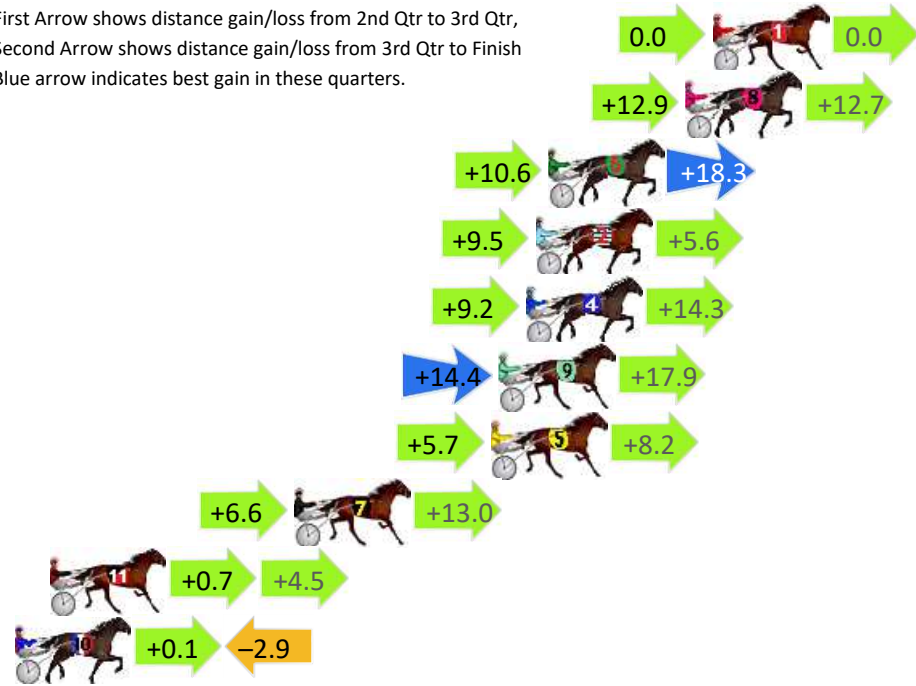

Finish Position and metres gained

First Arrow shows distance gain/loss from 2nd Qtr to 3rd Qtr, Second Arrow shows distance gain/loss from 3rd Qtr to Finish
Blue arrow indicates best gain in these quarters.

Gloucester Park Race 7 Distance 2130m

Saturday, 21 December 2024

Gross Time: 2:36.90 MileRate: 1:58.60 LeadTime: 37.20s First Qtr: 29.30s Second Qtr: 28.30s Third Qtr: 30.40s Fourth Qtr: 31.70s

DATA TABLE: 800 / 400 Posi's are position from leader and (how wide the horse was at that position)

NoHorse	Plc	Mar	800 Posi	400 Posi	Time	3rd Qtr	4th Qt
1 YOURDOINAMAZINS WEETY	1	0.0m	0.0m (0)	0.0m (0)	2:36.90	30.40s	31.70s
8 MAKE IT QUICK	2	1.1m	26.7m (1)	13.8m (1)	2:36.99	29.58s	30.73s
6 SIDSTREPO	3	6.6m	35.5m (1)	24.9m (1)	2:37.45	29.82s	30.32s
2 DONT GOIN THEWATER	4	7.1m	22.2m (0)	12.7m (0)	2:37.49	29.82s	31.31s
4 MALAKIE	5	7.5m	31.0m (1)	21.8m (0)	2:37.52	29.90s	30.64s
9 ACOLTNAME DSU	6	8.6m	40.9m (0)	26.5m (2)	2:37.61	29.56s	30.37s
5 VINTAGE BLU	7	8.9m	22.8m (1)	17.1m (0)	2:37.64	30.12s	31.12s
7 PATH OF GOLD	8	16.8m	36.4m (0)	29.8m (1)	2:38.29	30.14s	30.79s
11 BEALAWYER	9	26.6m	31.8m (0)	31.1m (0)	2:39.10	30.56s	31.50s
10 SUNPATRA	10	30.4m	27.6m (0)	27.5m (0)	2:39.42	30.58s	32.10s