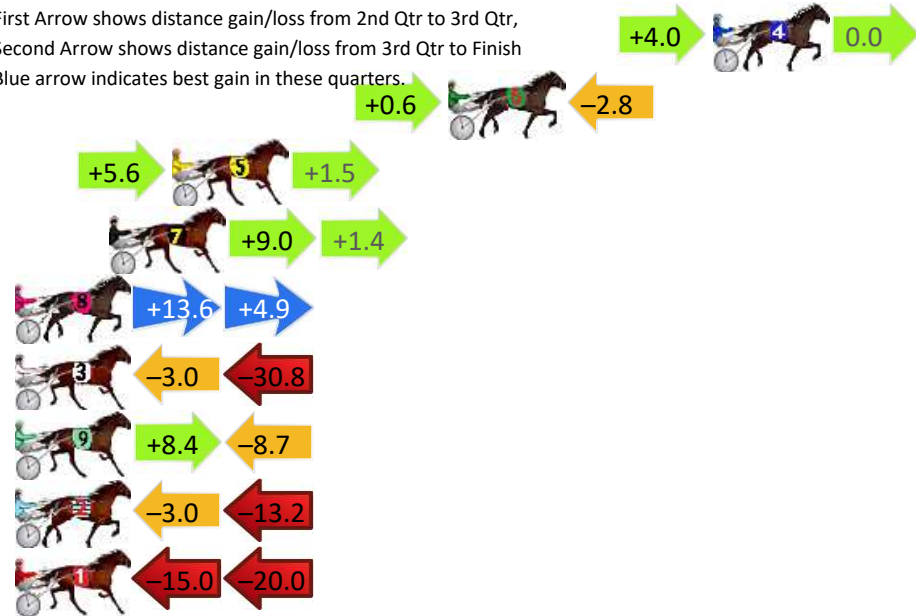

## Finish Position and metres gained

# Pinjarra Race 2 Distance 2116m

Monday, 16 December 2024

Gross Time: 2:41.90 MileRate: 2:02.00 LeadTime: 40.20s First Qtr: 30.20s Second Qtr: 30.50s Third Qtr: 30.40s Fourth Qtr: 30.60s

DATA TABLE: 800 / 400 Posi's are position from leader and (how wide the horse was at that position)

No	Horse	Plc	Mar	800 Posi	400 Posi	Time	3rd Qtr	4th Qt
4	SUNNYS LITTLE ROSE	1	0.0m	4.0m (0)	0.0m (1)	2:41.90	30.10s	30.60s
6	MAJESTIC MARION	2	10.6m	8.4m (0)	7.8m (0)	2:42.75	30.35s	30.81s
5	BETTY BOOTZ OFF	3	21.7m	28.8m (0)	23.2m (0)	2:43.64	29.98s	30.49s
7	CYCLONE KADABRAMELIA	4	24.2m	34.6m (0)	25.6m (1)	2:43.84	29.72s	30.49s
8	BONNIE RAE	5	29.1m	47.6m (0)	34.0m (0)	2:44.23	29.37s	30.23s
3	IM GAVOCHE	6	33.8m	0.0m (0)	3.0m (0)	2:44.61	30.62s	32.94s
9	BEE BEE BEROC	7	41.3m	41.0m (0)	32.6m (1)	2:45.21	29.76s	31.26s
2	THE BEAT	8	88.2m	72.0m (1)	75.0m (0)	2:48.96	30.62s	31.60s
1	MAXWILL SMART	9	105.0m	70.0m (0)	85.0m (0)	2:50.31	31.53s	32.12s

## Finish Position and metres gained

First Arrow shows distance gain/loss from 2nd Qtr to 3rd Qtr, Second Arrow shows distance gain/loss from 3rd Qtr to Finish  
Blue arrow indicates best gain in these quarters.