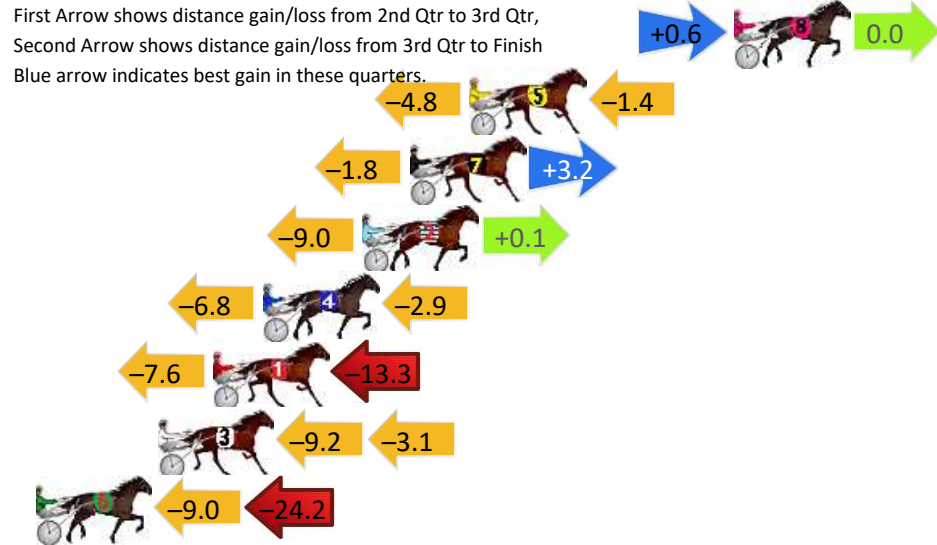

Pinjarra Race 4 Distance 1177m

Monday, 16 December 2024

Gross Time: 1:22.80 MileRate: 1:53.20 LeadTime: 25.60s First Qtr: Second Qtr: Third Qtr: 28.40s Fourth Qtr: 28.80s

DATA TABLE: 800 / 400 Posi's are position from leader and (how wide the horse was at that position)

No	Horse	Plc	Mar	800 Posi	400 Posi	Time	3rd Qtr	4th Qt
8	ROCKIN LE MONDE	1	0.0m	0.6m (1)	0.0m (0)	1:22.80	28.36s	28.80s
5	GHOSTWRITER	2	10.6m	4.4m (1)	9.2m (1)	1:23.60	28.74s	28.90s
7	ERA	3	13.0m	14.4m (1)	16.2m (2)	1:23.78	28.53s	28.57s
2	IMAHERO	4	14.9m	6.0m (0)	15.0m (0)	1:23.93	29.04s	28.79s
4	STRAYLYA	5	18.9m	9.2m (1)	16.0m (1)	1:24.23	28.88s	29.01s
1	CAMEOS DELIGHT	6	20.9m	0.0m (0)	7.6m (0)	1:24.38	28.93s	29.75s
3	TIMES TICKIN	7	23.1m	10.8m (0)	20.0m (0)	1:24.55	29.05s	29.02s
6	SPINNER OF YARNS	8	69.2m	36.0m (1)	45.0m (0)	1:28.03	29.03s	30.53s

Finish Position and metres gained