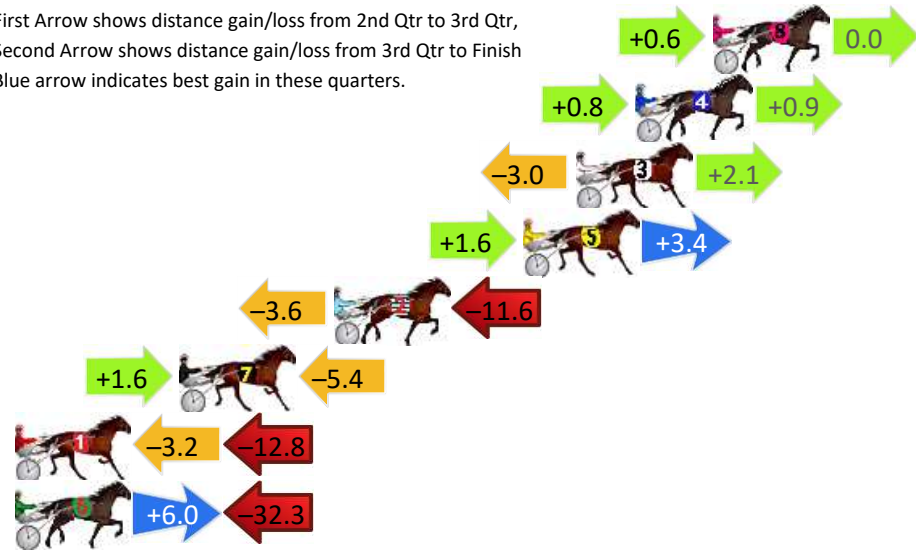

Pinjarra Race 8 Distance 1177m

Monday, 16 December 2024

Gross Time: 1:23.40 MileRate: 1:54.00 LeadTime: 25.60s First Qtr: Second Qtr: Third Qtr: 28.90s Fourth Qtr: 28.90s

DATA TABLE: 800 / 400 Posi's are position from leader and (how wide the horse was at that position)

No	Horse	Plc	Mar	800 Posi	400 Posi	Time	3rd Qtr	4th Qt
8	ALWAYSBF frank	1	0.0m	0.6m (1)	0.0m (1)	1:23.40	28.86s	28.90s
4	ITS JUSTA SHOTAWAY	2	3.1m	4.8m (1)	4.0m (2)	1:23.64	28.84s	28.84s
3	PERFECT MOVE	3	5.5m	4.6m (0)	7.6m (0)	1:23.82	29.12s	28.75s
5	DISPATCHER	4	7.6m	12.6m (1)	11.0m (1)	1:23.98	28.79s	28.66s
2	GALVINSTON JOHN	5	15.2m	0.0m (0)	3.6m (0)	1:24.55	29.16s	29.73s
7	SLAMMA ALABAMA	6	21.4m	17.6m (1)	16.0m (1)	1:25.02	28.79s	29.29s
1	MORISSETTE	7	29.0m	13.0m (0)	16.2m (0)	1:25.60	29.13s	29.82s
6	LADY DELA HOYA	8	54.3m	28.0m (0)	22.0m (1)	1:27.52	28.47s	31.22s

Finish Position and metres gained

First Arrow shows distance gain/loss from 2nd Qtr to 3rd Qtr, Second Arrow shows distance gain/loss from 3rd Qtr to Finish
Blue arrow indicates best gain in these quarters.