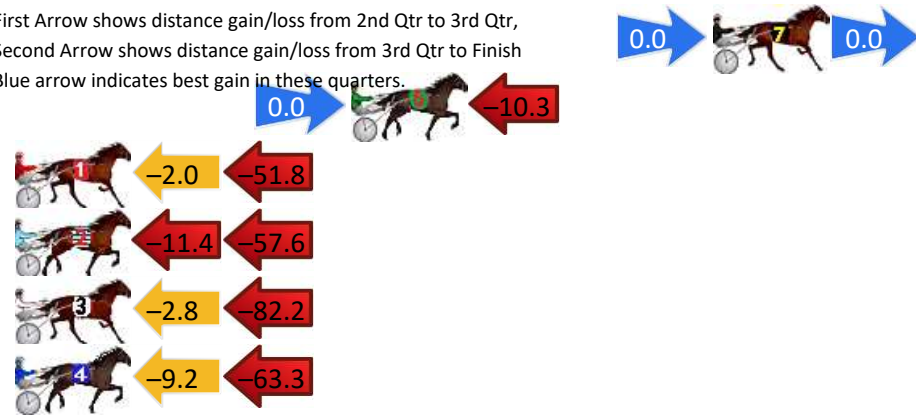

Pinjarra Race 3 Distance 2185m

Monday, 16 December 2024

Gross Time: 2:37.40 MileRate: 1:55.90 LeadTime: 41.30s First Qtr: 30.70s Second Qtr: 28.50s Third Qtr: 29.30s Fourth Qtr: 27.60s

DATA TABLE: 800 / 400 Posi's are position from leader and (how wide the horse was at that position)

NoHorse	Plc	Mar	800 Posi	400 Posi	Time	3rd Qtr	4th Qt
7 SCOOTER B	1	0.0m	0.0m (0)	0.0m (0)	2:37.40	29.30s	27.60s
6 CAPTAINS CREEK	2	14.5m	4.2m (0)	4.2m (0)	2:38.45	29.32s	28.31s
1 DOUGS LEGACY	3	67.2m	13.4m (0)	15.4m (0)	2:42.28	29.55s	31.15s
2 CAMEL PLUS	4	89.8m	20.8m (0)	32.2m (0)	2:43.92	30.23s	31.55s
3 AMERICAN MAJOR	5	93.4m	8.4m (0)	11.2m (0)	2:44.18	29.67s	33.24s
4 SHES ALL GO	6	98.7m	26.2m (0)	35.4m (1)	2:44.57	30.08s	31.94s

Finish Position and metres gained

First Arrow shows distance gain/loss from 2nd Qtr to 3rd Qtr,
Second Arrow shows distance gain/loss from 3rd Qtr to Finish
Blue arrow indicates best gain in these quarters.

Visual positions in race at 2nd Quarter