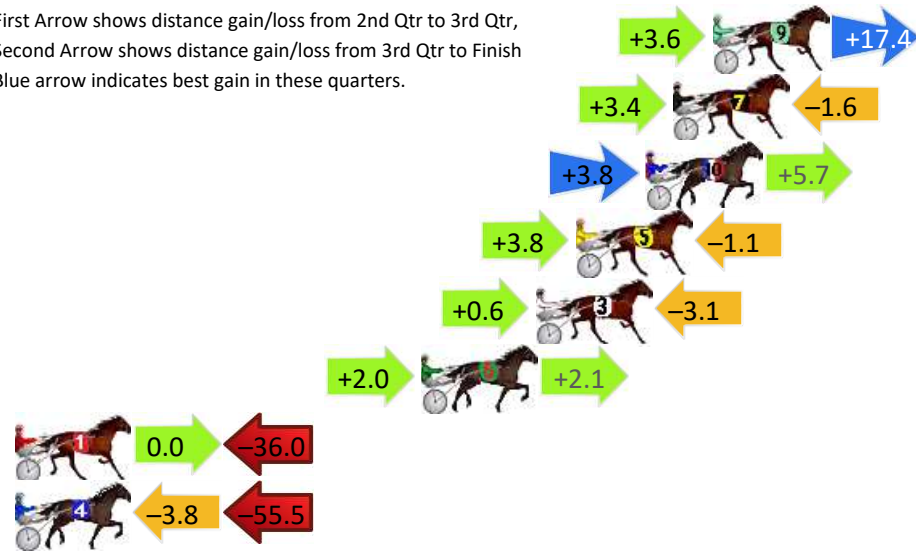

## Finish Position and metres gained

First Arrow shows distance gain/loss from 2nd Qtr to 3rd Qtr,  
Second Arrow shows distance gain/loss from 3rd Qtr to Finish  
Blue arrow indicates best gain in these quarters.

8  
0  
0

Visual positions in race at 2nd Quarter

4  
0  
0

Visual positions in race at 3rd Quarter

# Pinjarra Race 6 Distance 1177m

Monday, 16 December 2024

Gross Time: 1:21.80 MileRate: 1:51.80 LeadTime: 24.70s First Qtr: Second Qtr: Third Qtr: 29.30s Fourth Qtr: 27.80s

DATA TABLE: 800 / 400 Posi's are position from leader and (how wide the horse was at that position)