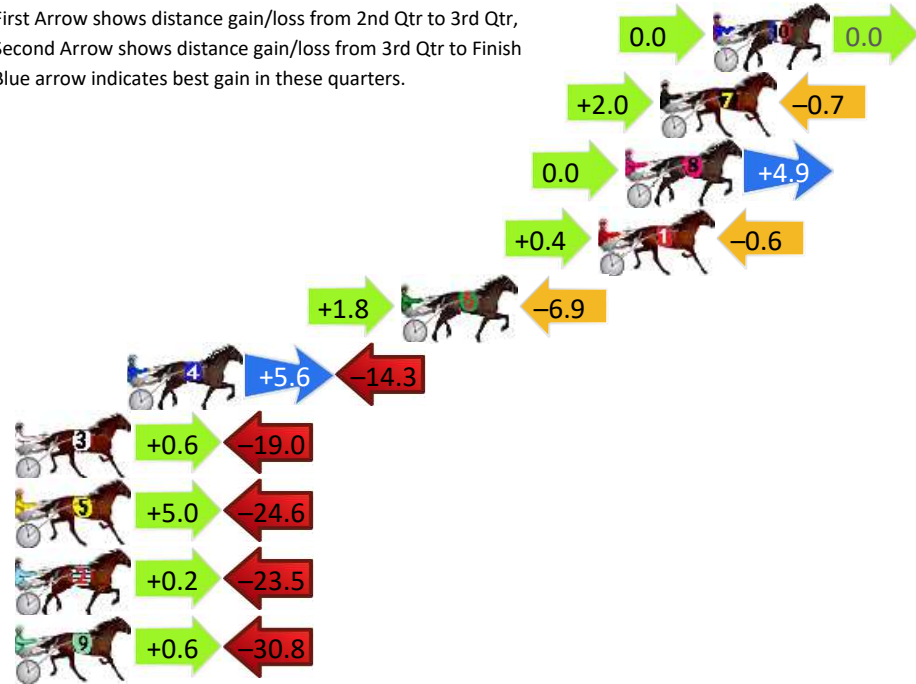

## Finish Position and metres gained

First Arrow shows distance gain/loss from 2nd Qtr to 3rd Qtr, Second Arrow shows distance gain/loss from 3rd Qtr to Finish  
Blue arrow indicates best gain in these quarters.

# Pinjarra Race 9 Distance 2185m

Monday, 16 December 2024

Gross Time: 2:39.50 MileRate: 1:57.50 LeadTime: 41.40s First Qtr: 29.50s Second Qtr: 28.90s Third Qtr: 30.00s Fourth Qtr: 29.70s

DATA TABLE: 800 / 400 Posi's are position from leader and (how wide the horse was at that position)

No	Horse	Plc	Mar	800 Posi	400 Posi	Time	3rd Qtr	4th Qt
10	MAXIMUM ROCK	1	0.0m	0.0m (0)	0.0m (0)	2:39.50	30.00s	29.70s
7	JIMMY ROCKS	2	2.1m	3.4m (1)	1.4m (1)	2:39.66	29.85s	29.75s
8	ROCK ROSIE ROCK	3	3.5m	8.4m (0)	8.4m (0)	2:39.77	30.00s	29.34s
1	LADY CAMEL	4	4.6m	4.4m (0)	4.0m (0)	2:39.86	29.97s	29.74s
6	KURIOUS BOY	5	12.5m	7.4m (1)	5.6m (1)	2:40.47	29.87s	30.21s
4	CHIEF COPY	6	23.5m	14.8m (2)	9.2m (2)	2:41.33	29.59s	30.76s
3	BUNDEGI BLUE	7	29.8m	11.4m (1)	10.8m (1)	2:41.82	29.96s	31.10s
5	IDEAL INTEREST	8	29.8m	10.2m (2)	5.2m (2)	2:41.82	29.64s	31.52s
2	I CROSS MY HEART	9	37.1m	13.8m (0)	13.6m (2)	2:42.39	29.99s	31.44s
9	FLY EAGLEROSE	10	45.6m	15.4m (1)	14.8m (0)	2:43.05	29.97s	31.97s

## Finish Position and metres gained

First Arrow shows distance gain/loss from 2nd Qtr to 3rd Qtr, Second Arrow shows distance gain/loss from 3rd Qtr to Finish. Blue arrow indicates best gain in these quarters.