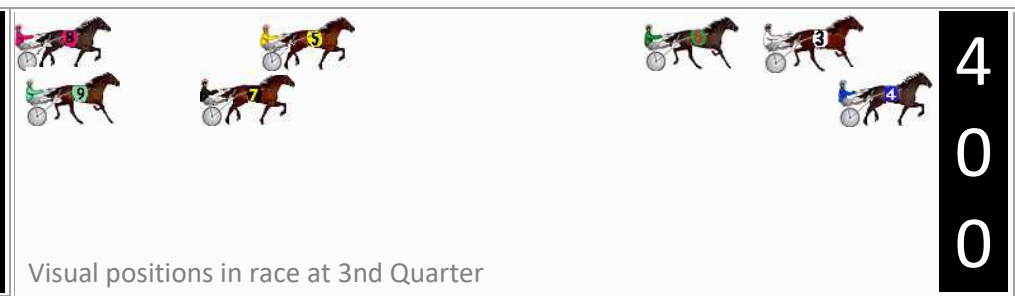

## Finish Position and metres gained

No	Horse	Plc	Mar	800 Posi	400 Posi	Time	3rd Qtr	4th Qt
4	SUNNYS LITTLE ROSE	1	0.0m	4.0m (0)	0.0m (1)	2:41.90	30.10s	30.60s
6	MAJESTIC MARION	2	10.6m	8.4m (0)	7.8m (0)	2:42.75	30.35s	30.81s
5	BETTY BOOTZ OFF	3	21.7m	28.8m (0)	23.2m (0)	2:43.64	29.98s	30.49s
7	CYCLONE KADABRAMELIA	4	24.2m	34.6m (0)	25.6m (1)	2:43.84	29.72s	30.49s
8	BONNIE RAE	5	29.1m	47.6m (0)	34.0m (0)	2:44.23	29.37s	30.23s
3	IM GAVOCHE	6	33.8m	0.0m (0)	3.0m (0)	2:44.61	30.62s	32.94s
9	BEE BEE BEROC	7	41.3m	41.0m (0)	32.6m (1)	2:45.21	29.76s	31.26s
2	THE BEAT	8	88.2m	72.0m (1)	75.0m (0)	2:48.96	30.62s	31.60s
1	MAXWILL SMART	9	105.0m	70.0m (0)	85.0m (0)	2:50.31	31.53s	32.12s

## Finish Position and metres gained

First Arrow shows distance gain/loss from 2nd Qtr to 3rd Qtr, Second Arrow shows distance gain/loss from 3rd Qtr to Finish  
Blue arrow indicates best gain in these quarters.