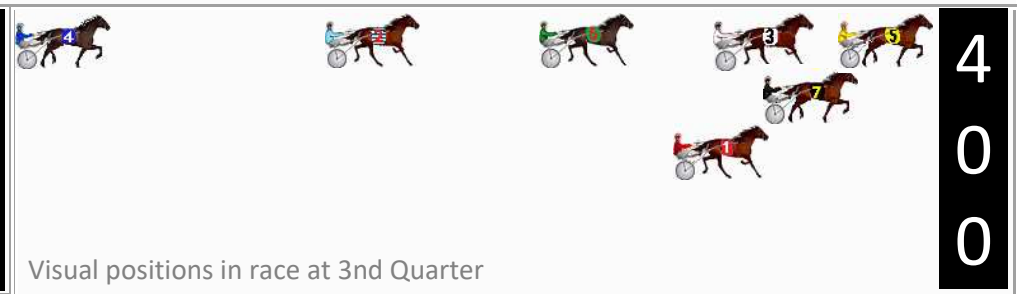

No	Horse	Plc	Mar	800 Posi	400 Posi	Time	3rd Qtr	4th Qt
5	HOLD THAT GOLD	1	0.0m	0.0m (0)	0.0m (0)	2:46.50	29.40s	28.90s
7	MRIYA DREAM	2	11.8m	2.2m (1)	3.0m (1)	2:47.39	29.46s	29.53s
1	SELLUNE	3	12.1m	8.4m (0)	6.6m (2)	2:47.42	29.27s	29.30s
3	ELISH STAR	4	24.4m	4.0m (0)	5.0m (0)	2:48.35	29.48s	30.29s
6	BEEFOUR BACARDI	5	34.9m	8.6m (1)	12.0m (0)	2:49.15	29.66s	30.55s
2	TILTHESUNSETS	6	52.8m	16.8m (0)	20.6m (0)	2:50.50	29.70s	31.21s
4	MARENGO BAY	7	122.3m	35.0m (0)	80.0m (0)	2:55.78	32.69s	31.94s

## Finish Position and metres gained