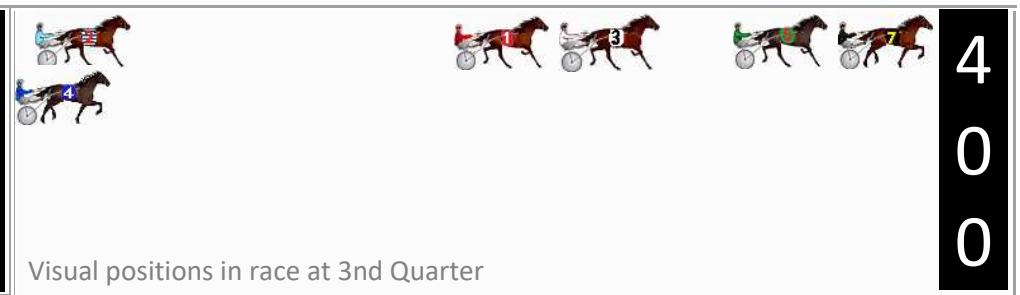

Visual positions in race at 3rd Quarter