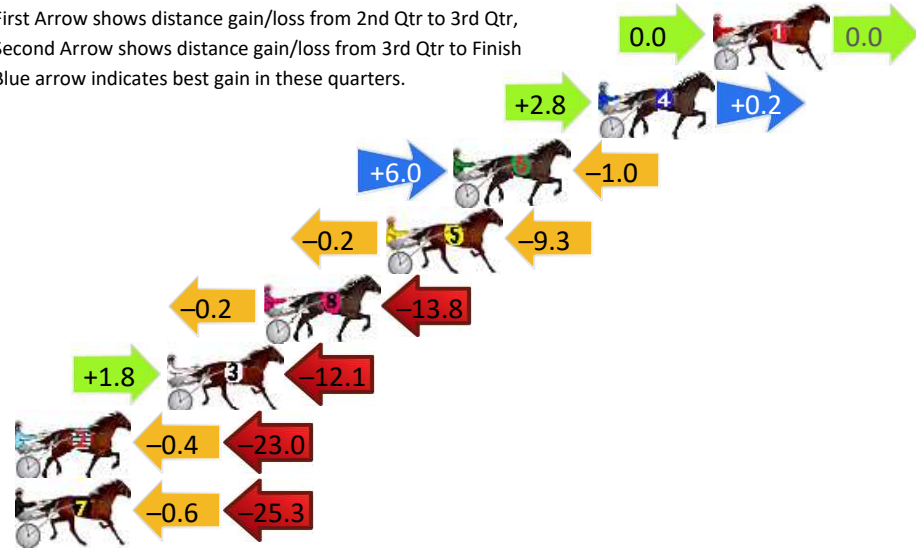

## Finish Position and metres gained

# Pinjarra Race 5 Distance 2185m

Monday, 16 December 2024

Gross Time: 2:39.00 MileRate: 1:57.10 LeadTime: 42.80s First Qtr: 30.00s Second Qtr: 29.30s Third Qtr: 29.30s Fourth Qtr: 27.60s

DATA TABLE: 800 / 400 Posi's are position from leader and (how wide the horse was at that position)

## Finish Position and metres gained

First Arrow shows distance gain/loss from 2nd Qtr to 3rd Qtr,  
Second Arrow shows distance gain/loss from 3rd Qtr to Finish  
Blue arrow indicates best gain in these quarters.