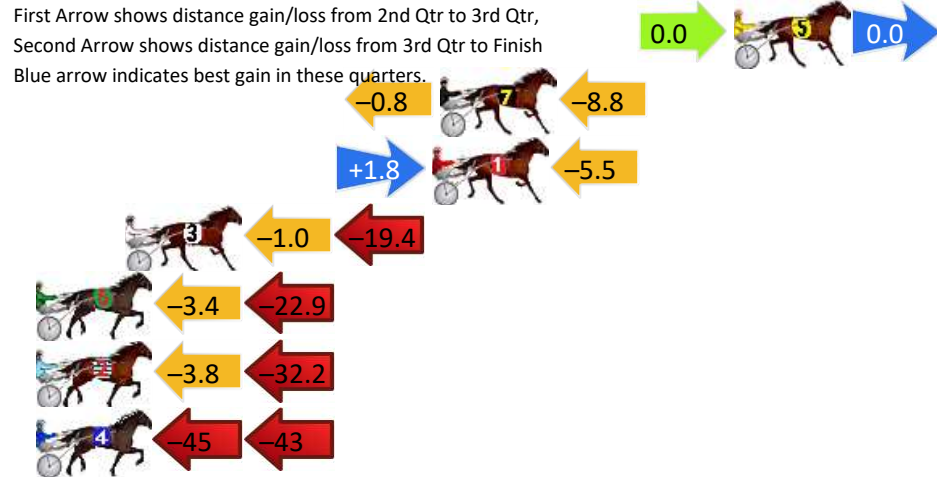

# Pinjarra Race 1 Distance 2185m

Monday, 16 December 2024

Gross Time: 2:46.50 MileRate: 2:02.60 LeadTime: 44.20s First Qtr: 33.20s Second Qtr: 30.80s Third Qtr: 29.40s Fourth Qtr: 28.90s

DATA TABLE: 800 / 400 Posi's are position from leader and (how wide the horse was at that position)

## Finish Position and metres gained