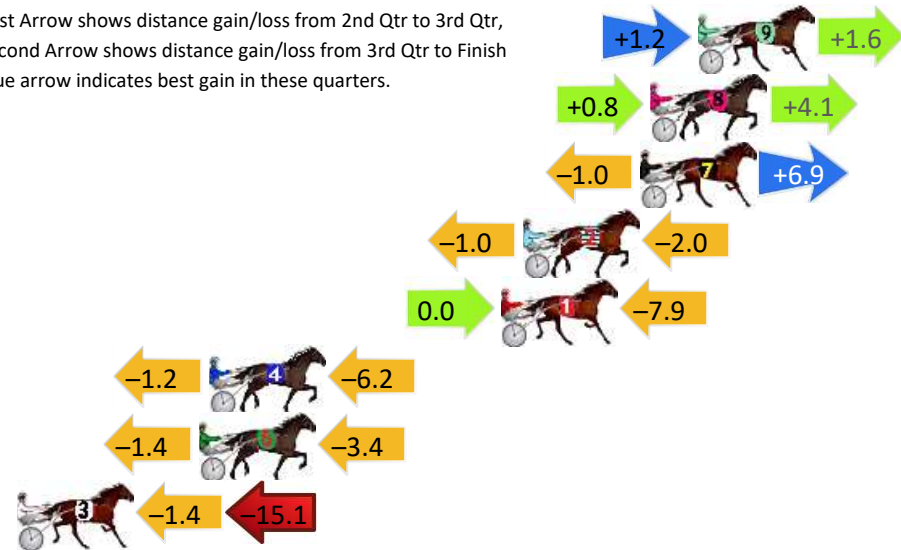

## Finish Position and metres gained

First Arrow shows distance gain/loss from 2nd Qtr to 3rd Qtr, Second Arrow shows distance gain/loss from 3rd Qtr to Finish Blue arrow indicates best gain in these quarters.

800

Visual positions in race at 2nd Quarter

400

Visual positions in race at 3rd Quarter

# Pinjarra Race 7 Distance 2116m

Monday, 16 December 2024

Gross Time: 2:39.20 MileRate: 1:59.30 LeadTime: 40.50s First Qtr: 30.90s Second Qtr: 29.50s Third Qtr: 30.00s Fourth Qtr: 28.30s

DATA TABLE: 800 / 400 Posi's are position from leader and (how wide the horse was at that position)