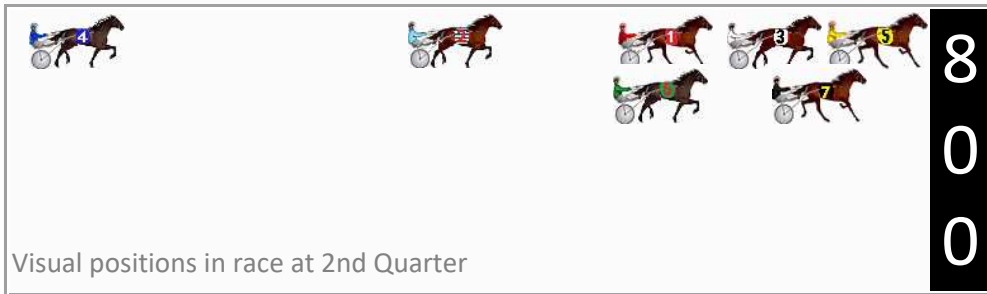

Pinjarra Race 1 Distance 2185m

Monday, 16 December 2024

Gross Time: 2:46.50 MileRate: 2:02.60 LeadTime: 44.20s First Qtr: 33.20s Second Qtr: 30.80s Third Qtr: 29.40s Fourth Qtr: 28.90s

DATA TABLE: 800 / 400 Posi's are position from leader and (how wide the horse was at that position)

No	Horse	Plc	Mar	800 Posi	400 Posi	Time	3rd Qtr	4th Qt
5	HOLD THAT GOLD	1	0.0m	0.0m (0)	0.0m (0)	2:46.50	29.40s	28.90s
7	MRIYA DREAM	2	11.8m	2.2m (1)	3.0m (1)	2:47.39	29.46s	29.53s
1	SELLUNE	3	12.1m	8.4m (0)	6.6m (2)	2:47.42	29.27s	29.30s
3	ELISH STAR	4	24.4m	4.0m (0)	5.0m (0)	2:48.35	29.48s	30.29s
6	BEEFOUR BACARDI	5	34.9m	8.6m (1)	12.0m (0)	2:49.15	29.66s	30.55s
2	TILTHESUNSETS	6	52.8m	16.8m (0)	20.6m (0)	2:50.50	29.70s	31.21s
4	MARENGO BAY	7	122.3m	35.0m (0)	80.0m (0)	2:55.78	32.69s	31.94s

Finish Position and metres gained