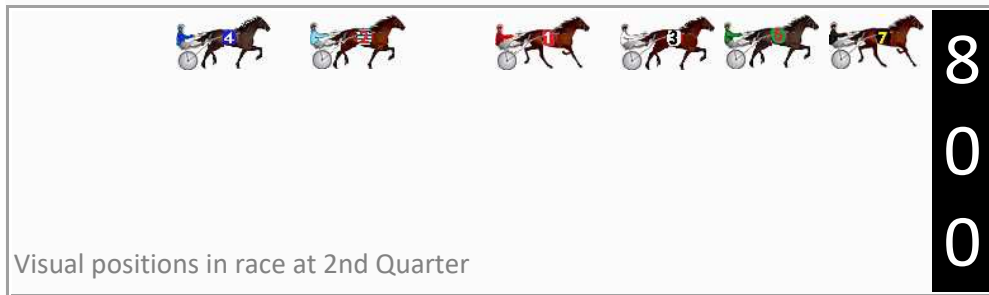

## Finish Position and metres gained

First Arrow shows distance gain/loss from 2nd Qtr to 3rd Qtr, Second Arrow shows distance gain/loss from 3rd Qtr to Finish  
Blue arrow indicates best gain in these quarters.

### Finish Position and metres gained

First Arrow shows distance gain/loss from 2nd Qtr to 3rd Qtr,  
Second Arrow shows distance gain/loss from 3rd Qtr to Finish  
Blue arrow indicates best gain in these quarters.