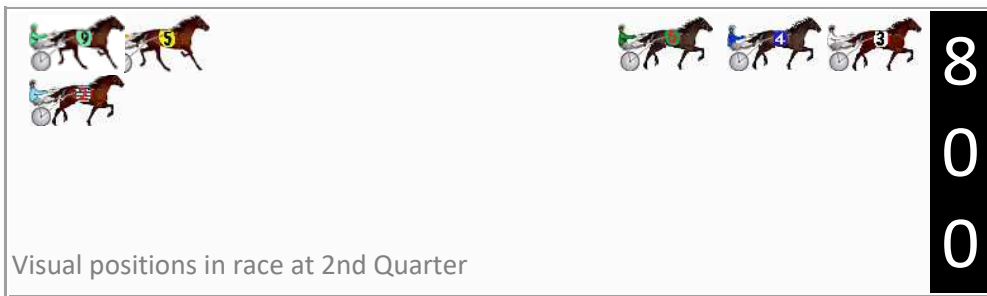

## Finish Position and metres gained

# Pinjarra Race 2 Distance 2116m

Monday, 16 December 2024

Gross Time: 2:41.90 MileRate: 2:02.00 LeadTime: 40.20s First Qtr: 30.20s Second Qtr: 30.50s Third Qtr: 30.40s Fourth Qtr: 30.60s

DATA TABLE: 800 / 400 Posi's are position from leader and (how wide the horse was at that position)

No	Horse	Plc	Mar	800 Posi	400 Posi	Time	3rd Qtr	4th Qt
4	SUNNYS LITTLE ROSE	1	0.0m	4.0m (0)	0.0m (1)	2:41.90	30.10s	30.60s
6	MAJESTIC MARION	2	10.6m	8.4m (0)	7.8m (0)	2:42.75	30.35s	30.81s
5	BETTY BOOTZ OFF	3	21.7m	28.8m (0)	23.2m (0)	2:43.64	29.98s	30.49s
7	CYCLONE KADABRAMELIA	4	24.2m	34.6m (0)	25.6m (1)	2:43.84	29.72s	30.49s
8	BONNIE RAE	5	29.1m	47.6m (0)	34.0m (0)	2:44.23	29.37s	30.23s
3	IM GAVOCHE	6	33.8m	0.0m (0)	3.0m (0)	2:44.61	30.62s	32.94s
9	BEE BEE BEROC	7	41.3m	41.0m (0)	32.6m (1)	2:45.21	29.76s	31.26s
2	THE BEAT	8	88.2m	72.0m (1)	75.0m (0)	2:48.96	30.62s	31.60s
1	MAXWILL SMART	9	105.0m	70.0m (0)	85.0m (0)	2:50.31	31.53s	32.12s

## Finish Position and metres gained

First Arrow shows distance gain/loss from 2nd Qtr to 3rd Qtr, Second Arrow shows distance gain/loss from 3rd Qtr to Finish  
Blue arrow indicates best gain in these quarters.