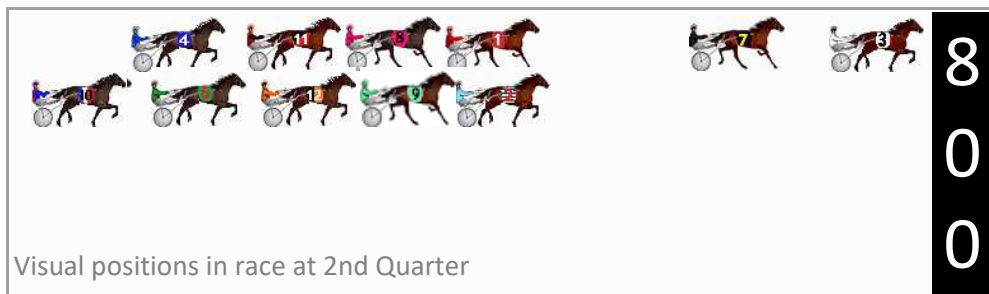

DATA TABLE: 800 / 400 Posi's are position from leader and (how wide the horse was at that position)

No	Horse	Plc	Mar	800 Posi	400 Posi	Time	3rd Qtr	4th Qt
3	ALLZFAIRNLUVNWAR	1	0.0m	0.0m (0)	0.0m (0)	2:35.50	31.00s	30.10s
9	SPIRITOFANANGEL	2	5.4m	18.8m (1)	12.0m (1)	2:35.93	30.48s	29.61s
12	FOLLOW THE MUSIC	3	8.6m	22.8m (1)	16.4m (1)	2:36.18	30.51s	29.52s
11	COURAGE OF LOMBO	4	11.1m	23.4m (0)	22.6m (0)	2:36.38	30.93s	29.24s
7	FIREPLAY	5	11.5m	5.6m (0)	4.0m (0)	2:36.41	30.89s	30.66s
8	LUHRSY	6	15.9m	19.4m (0)	18.0m (0)	2:36.75	30.89s	29.94s
2	DUNAMIS	7	16.1m	15.0m (1)	11.8m (0)	2:36.77	30.76s	30.42s
5	YANKIE KEV	8	26.9m	32.2m (1)	30.0m (1)	2:37.62	30.83s	29.87s
4	ELLIEGOZOOM	9	28.2m	28.0m (0)	35.6m (1)	2:37.72	31.57s	29.55s
10	SHES A LUCKY PENNY	10	38.4m	36.6m (1)	36.8m (3)	2:38.53	31.02s	30.22s
1	HOKULANI	11	79.8m	15.4m (0)	32.4m (0)	2:41.79	32.34s	33.65s
6	MILITARY STAR	12	102.3m	27.2m (1)	33.0m (2)	2:43.56	31.52s	35.29s

Finish Position and metres gained

First Arrow shows distance gain/loss from 2nd Qtr to 3rd Qtr, Second Arrow shows distance gain/loss from 3rd Qtr to Finish
Blue arrow indicates best gain in these quarters.