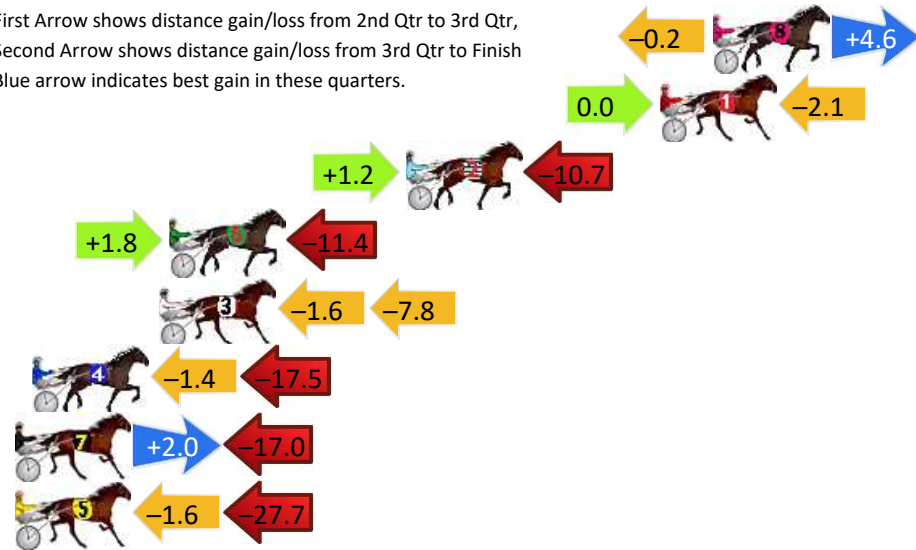

Bunbury Race 6 Distance 2100m

Saturday, 14 December 2024

Gross Time: 2:40.10 MileRate: 2:02.70 LeadTime: 38.20s First Qtr: 33.20s Second Qtr: 30.90s Third Qtr: 29.70s Fourth Qtr: 28.10s

DATA TABLE: 800 / 400 Posi's are position from leader and (how wide the horse was at that position)

NoHorse	Plc	Mar	800 Posi	400 Posi	Time	3rd Qtr	4th Qt
8 OFFICIAL ROCK	1	0.0m	4.4m (0)	4.6m (0)	2:40.10	29.71s	27.78s
1 UP AND ALIVE	2	2.1m	0.0m (0)	0.0m (0)	2:40.26	29.70s	28.25s
2 CIGANDA	3	12.3m	2.8m (1)	1.6m (1)	2:41.01	29.64s	28.85s
6 LYCA FANTASY	4	21.8m	12.2m (1)	10.4m (2)	2:41.71	29.59s	28.90s
3 VICIOUSLY UNKIND	5	22.2m	12.8m (0)	14.4m (1)	2:41.74	29.83s	28.64s
4 SHEER ROCK LADY	6	27.3m	8.4m (0)	9.8m (0)	2:42.12	29.84s	29.32s
7 CAPTURE THE MOMENT	7	32.4m	17.4m (1)	15.4m (2)	2:42.49	29.59s	29.29s
5 ALLIZEE	8	36.7m	7.4m (1)	9.0m (1)	2:42.81	29.87s	30.04s

Finish Position and metres gained

First Arrow shows distance gain/loss from 2nd Qtr to 3rd Qtr, Second Arrow shows distance gain/loss from 3rd Qtr to Finish Blue arrow indicates best gain in these quarters.

800

Visual positions in race at 2nd Quarter