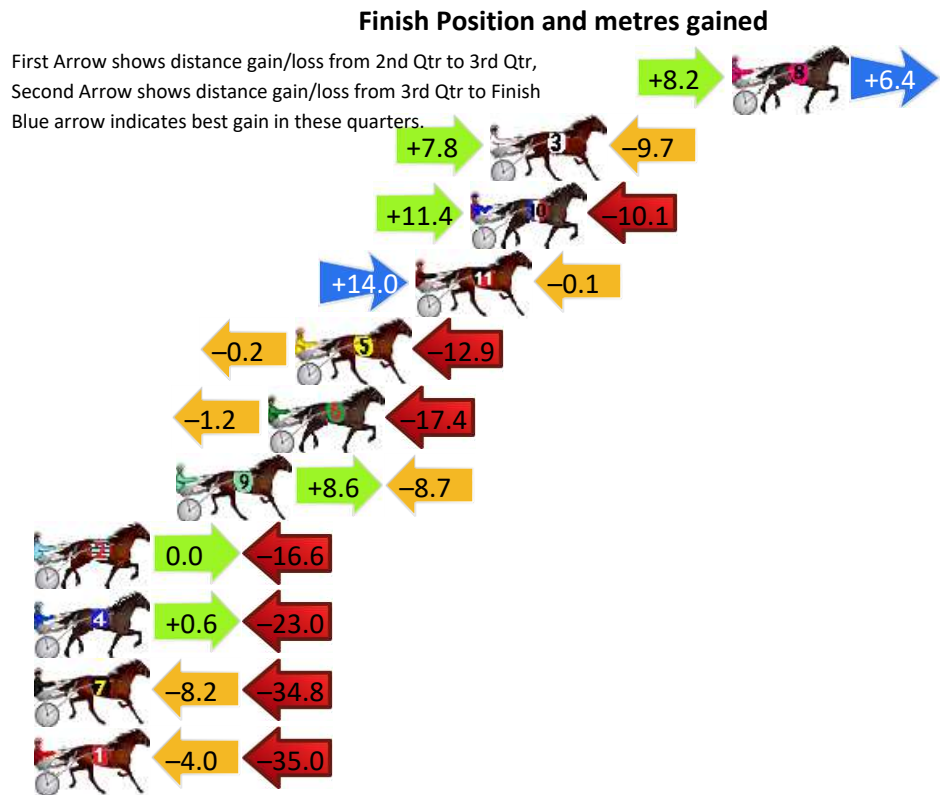

Bunbury Race 3 Distance 2100m

Saturday, 14 December 2024

Gross Time: 2:34.60 MileRate: 1:58.50 LeadTime: 36.10s First Qtr: 30.20s Second Qtr: 30.40s Third Qtr: 29.10s Fourth Qtr: 28.80s

DATA TABLE: 800 / 400 Posi's are position from leader and (how wide the horse was at that position)

No	Horse	Plc	Mar	800 Posi	400 Posi	Time	3rd Qtr	4th Qt
8	UNDER THE STARZZZ	1	0.0m	14.6m (0)	6.4m (2)	2:34.60	28.51s	28.34s
3	TA IN ADVANCE	2	9.7m	7.8m (1)	0.0m (1)	2:35.33	28.54s	29.49s
10	MAJOR MANHATTAN	3	10.5m	11.8m (1)	0.4m (2)	2:35.39	28.28s	29.52s
11	KOBE EDWARD	4	12.7m	26.6m (1)	12.6m (3)	2:35.56	28.09s	28.81s
5	SKIPPIN CLASS	5	17.5m	4.4m (0)	4.6m (1)	2:35.92	29.12s	29.72s
6	KOPPER KOTE	6	18.6m	0.0m (0)	1.2m (0)	2:36.01	29.19s	30.05s
9	IM ROCKIN ROD	7	22.3m	22.2m (1)	13.6m (2)	2:36.29	28.48s	29.42s
2	IMAHERO	8	33.8m	17.2m (1)	17.2m (1)	2:37.16	29.11s	29.99s
4	PETER ROMEO	9	41.4m	19.0m (0)	18.4m (0)	2:37.73	29.07s	30.45s
7	SOHO CONFIDENTIAL	10	46.8m	3.8m (1)	12.0m (1)	2:38.14	29.70s	31.29s
1	THE MIGHTY WARRIOR	11	49.4m	10.4m (0)	14.4m (0)	2:38.33	29.40s	31.31s