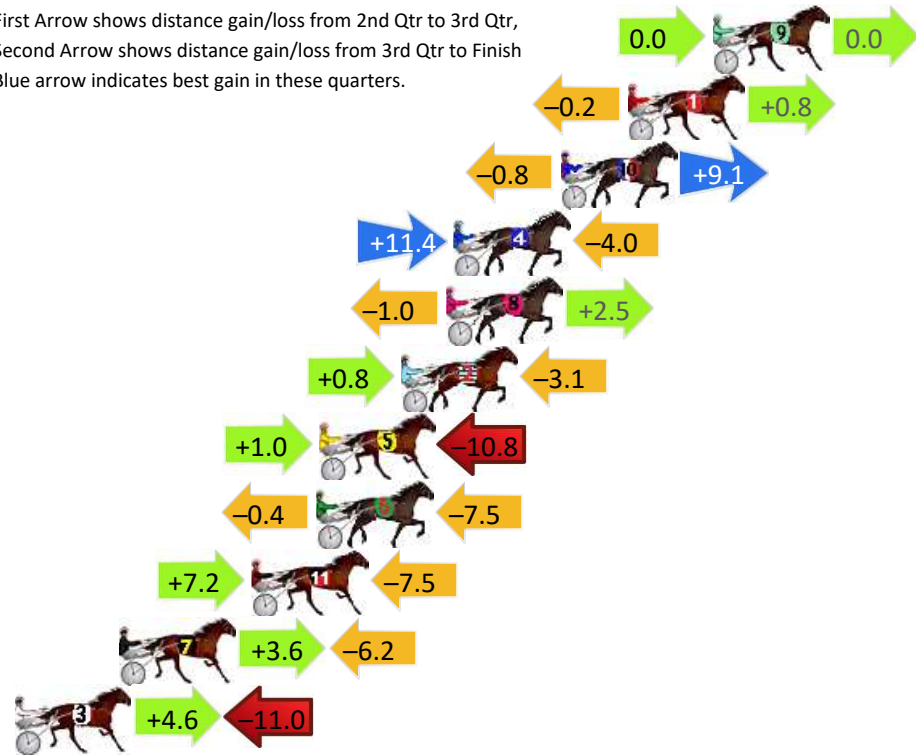

Finish Position and metres gained

First Arrow shows distance gain/loss from 2nd Qtr to 3rd Qtr, Second Arrow shows distance gain/loss from 3rd Qtr to Finish
Blue arrow indicates best gain in these quarters.

No	Horse	Plc	Mar	800 Posi	400 Posi	Time	3rd Qtr	4th Qt
8	UNDER THE STARZZZ	1	0.0m	14.6m (0)	6.4m (2)	2:34.60	28.51s	28.34s
3	TA IN ADVANCE	2	9.7m	7.8m (1)	0.0m (1)	2:35.33	28.54s	29.49s
10	MAJOR MANHATTAN	3	10.5m	11.8m (1)	0.4m (2)	2:35.39	28.28s	29.52s
11	KOBE EDWARD	4	12.7m	26.6m (1)	12.6m (3)	2:35.56	28.09s	28.81s
5	SKIPPIN CLASS	5	17.5m	4.4m (0)	4.6m (1)	2:35.92	29.12s	29.72s
6	KOPPER KOTE	6	18.6m	0.0m (0)	1.2m (0)	2:36.01	29.19s	30.05s
9	IM ROCKIN ROD	7	22.3m	22.2m (1)	13.6m (2)	2:36.29	28.48s	29.42s
2	IMAHERO	8	33.8m	17.2m (1)	17.2m (1)	2:37.16	29.11s	29.99s
4	PETER ROMEO	9	41.4m	19.0m (0)	18.4m (0)	2:37.73	29.07s	30.45s
7	SOHO CONFIDENTIAL	10	46.8m	3.8m (1)	12.0m (1)	2:38.14	29.70s	31.29s
1	THE MIGHTY WARRIOR	11	49.4m	10.4m (0)	14.4m (0)	2:38.33	29.40s	31.31s

Bunbury Race 4 Distance 2100m

Saturday, 14 December 2024

Gross Time: 2:34.60 MileRate: 1:58.40 LeadTime: 37.90s First Qtr: 31.40s Second Qtr: 29.00s Third Qtr: 28.40s Fourth Qtr: 27.90s

DATA TABLE: 800 / 400 Posi's are position from leader and (how wide the horse was at that position)