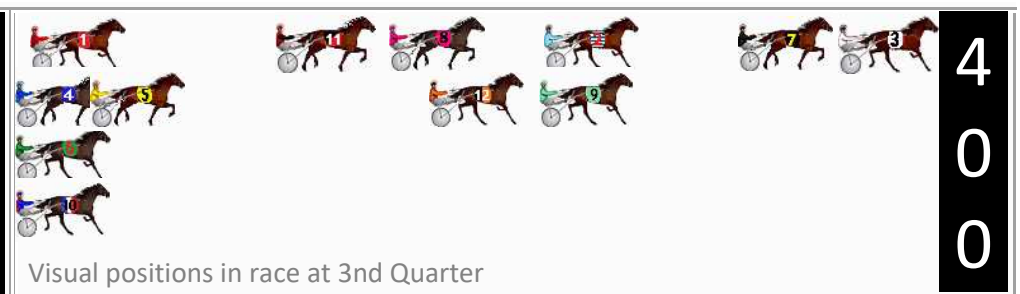

DATA TABLE: 800 / 400 Posi's are position from leader and (how wide the horse was at that position)

No	Horse	Plc	Mar	800 Posi	400 Posi	Time	3rd Qtr	4th Qt
3	ALLZFAIRNLUVNWAR	1	0.0m	0.0m (0)	0.0m (0)	2:35.50	31.00s	30.10s
9	SPIRITOFANANGEL	2	5.4m	18.8m (1)	12.0m (1)	2:35.93	30.48s	29.61s
12	FOLLOW THE MUSIC	3	8.6m	22.8m (1)	16.4m (1)	2:36.18	30.51s	29.52s
11	COURAGE OF LOMBO	4	11.1m	23.4m (0)	22.6m (0)	2:36.38	30.93s	29.24s
7	FIREPLAY	5	11.5m	5.6m (0)	4.0m (0)	2:36.41	30.89s	30.66s
8	LUHRSY	6	15.9m	19.4m (0)	18.0m (0)	2:36.75	30.89s	29.94s
2	DUNAMIS	7	16.1m	15.0m (1)	11.8m (0)	2:36.77	30.76s	30.42s
5	YANKIE KEV	8	26.9m	32.2m (1)	30.0m (1)	2:37.62	30.83s	29.87s
4	ELLIEGOZOOM	9	28.2m	28.0m (0)	35.6m (1)	2:37.72	31.57s	29.55s
10	SHES A LUCKY PENNY	10	38.4m	36.6m (1)	36.8m (3)	2:38.53	31.02s	30.22s
1	HOKULANI	11	79.8m	15.4m (0)	32.4m (0)	2:41.79	32.34s	33.65s
6	MILITARY STAR	12	102.3m	27.2m (1)	33.0m (2)	2:43.56	31.52s	35.29s

Finish Position and metres gained

First Arrow shows distance gain/loss from 2nd Qtr to 3rd Qtr, Second Arrow shows distance gain/loss from 3rd Qtr to Finish
Blue arrow indicates best gain in these quarters.