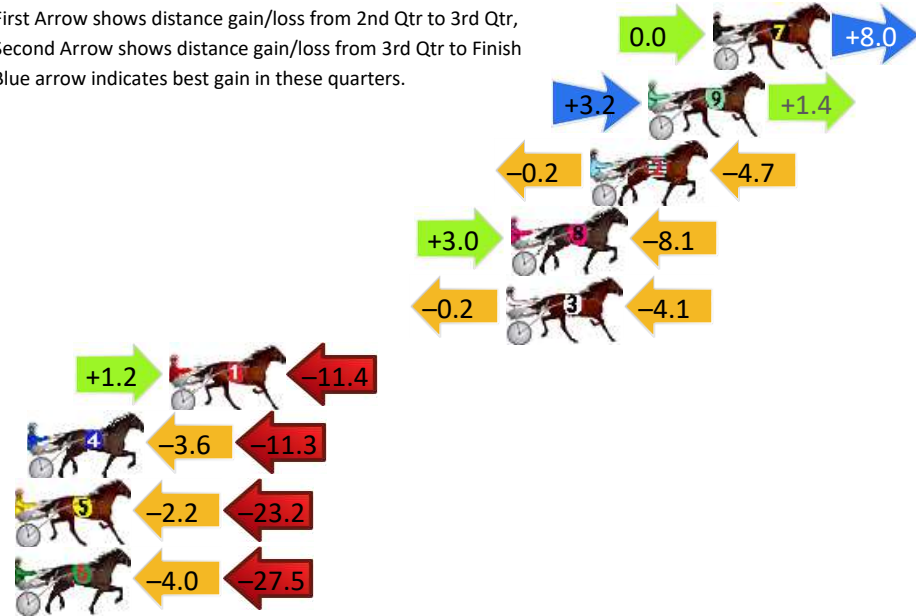

Finish Position and metres gained

First Arrow shows distance gain/loss from 2nd Qtr to 3rd Qtr, Second Arrow shows distance gain/loss from 3rd Qtr to Finish
Blue arrow indicates best gain in these quarters.

800

Visual positions in race at 2nd Quarter

400

Visual positions in race at 3rd Quarter

Bunbury Race 5 Distance 2503m

Saturday, 14 December 2024

Gross Time: 3:15.20 MileRate: 2:04.00 LeadTime: 75.20s First Qtr: 30.80s Second Qtr: 30.90s Third Qtr: 29.10s Fourth Qtr: 29.20s

DATA TABLE: 800 / 400 Posi's are position from leader and (how wide the horse was at that position)

No	Horse	Plc	Mar	800 Posi	400 Posi	Time	3rd Qtr	4th Qt
7	ELSAMAY	1	0.0m	8.0m (0)	8.0m (1)	3:15.20	29.10s	28.62s
9	THOMSON BAY	2	2.6m	7.2m (1)	4.0m (1)	3:15.40	28.87s	29.10s
2	VINITA ROSE	3	4.9m	0.0m (0)	0.2m (0)	3:15.58	29.11s	29.54s
8	GOTA GOOD WARHOL	4	8.1m	3.0m (1)	0.0m (1)	3:15.82	28.88s	29.79s
3	MAJOR DALTON	5	8.3m	4.0m (0)	4.2m (0)	3:15.84	29.11s	29.50s
1	WANDERING GIRL	6	21.8m	11.6m (1)	10.4m (2)	3:16.87	29.01s	30.03s
4	JUST A HAPPY MAN	7	27.5m	12.6m (0)	16.2m (0)	3:17.31	29.36s	30.02s
5	BONSTAR	8	42.0m	16.6m (1)	18.8m (1)	3:18.42	29.26s	30.88s
6	SWANBOURNE SPUNK	9	48.3m	16.8m (0)	20.8m (0)	3:18.90	29.39s	31.20s