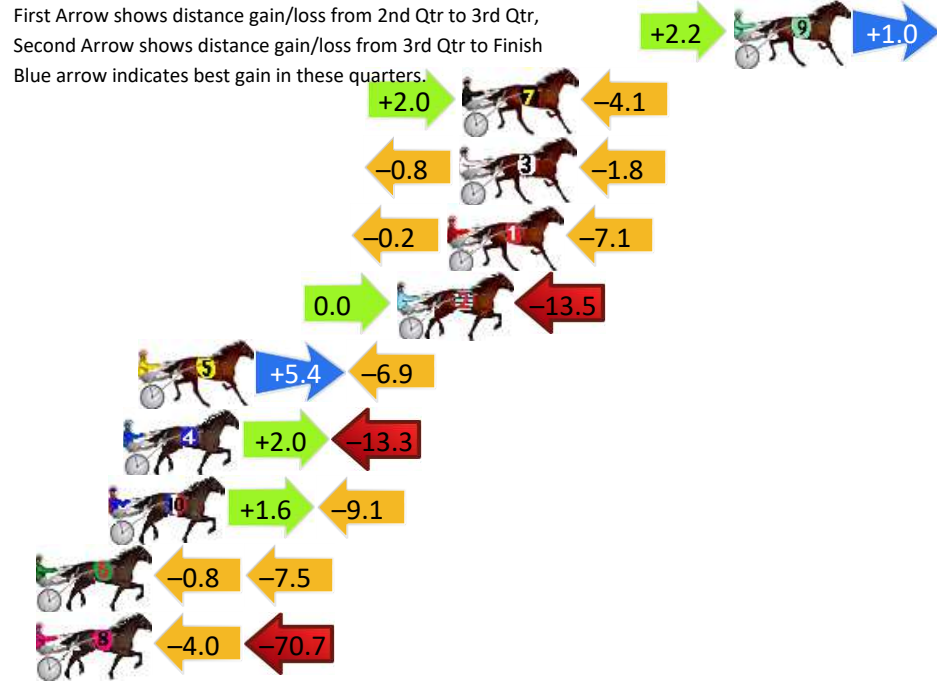

Bunbury Race 1 Distance 2100m

Saturday, 14 December 2024

Gross Time: 2:36.60 MileRate: 2:00.00 LeadTime: 37.30s First Qtr: 32.20s Second Qtr: 29.10s Third Qtr: 29.50s Fourth Qtr: 28.50s

DATA TABLE: 800 / 400 Posi's are position from leader and (how wide the horse was at that position)

No	Horse	Plc	Mar	800 Posi	400 Posi	Time	3rd Qtr	4th Qt
9	OH MIKI	1	0.0m	3.2m (1)	1.0m (1)	2:36.60	29.34s	28.43s
7	SWITCH BLADE	2	10.9m	8.8m (1)	6.8m (1)	2:37.42	29.36s	28.79s
3	WALLEN	3	11.0m	8.4m (0)	9.2m (0)	2:37.42	29.56s	28.63s
1	STAR OF THE GALAXY	4	11.5m	4.2m (0)	4.4m (0)	2:37.46	29.52s	29.00s
2	HOLD YOUR FIRE	5	13.5m	0.0m (0)	0.0m (0)	2:37.61	29.52s	29.46s
5	BUNJIL MAN	6	23.9m	22.4m (1)	17.0m (1)	2:38.39	29.12s	28.99s
4	BOUNCE BACK BUDDY	7	24.5m	13.2m (1)	11.2m (1)	2:38.43	29.37s	29.44s
10	IM GRAFTER	8	25.1m	17.6m (1)	16.0m (0)	2:38.48	29.40s	29.14s
6	CARA DIANA	9	31.7m	23.4m (0)	24.2m (1)	2:38.97	29.57s	29.03s
8	MISS ROSETTA	10	93.5m	18.8m (0)	22.8m (0)	2:43.60	29.88s	33.51s

Finish Position and metres gained

800

Visual positions in race at 2nd Quarter