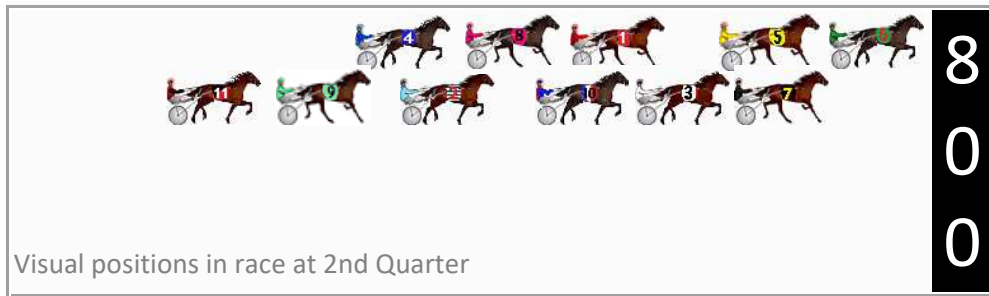

Bunbury Race 3 Distance 2100m

Saturday, 14 December 2024

Gross Time: 2:34.60 MileRate: 1:58.50 LeadTime: 36.10s First Qtr: 30.20s Second Qtr: 30.40s Third Qtr: 29.10s Fourth Qtr: 28.80s

DATA TABLE: 800 / 400 Posi's are position from leader and (how wide the horse was at that position)

No	Horse	Plc	Mar	800 Posi	400 Posi	Time	3rd Qtr	4th Qt
8	UNDER THE STARZZZ	1	0.0m	14.6m (0)	6.4m (2)	2:34.60	28.51s	28.34s
3	TA IN ADVANCE	2	9.7m	7.8m (1)	0.0m (1)	2:35.33	28.54s	29.49s
10	MAJOR MANHATTAN	3	10.5m	11.8m (1)	0.4m (2)	2:35.39	28.28s	29.52s
11	KOBE EDWARD	4	12.7m	26.6m (1)	12.6m (3)	2:35.56	28.09s	28.81s
5	SKIPPIN CLASS	5	17.5m	4.4m (0)	4.6m (1)	2:35.92	29.12s	29.72s
6	KOPPER KOTE	6	18.6m	0.0m (0)	1.2m (0)	2:36.01	29.19s	30.05s
9	IM ROCKIN ROD	7	22.3m	22.2m (1)	13.6m (2)	2:36.29	28.48s	29.42s
2	IMAHERO	8	33.8m	17.2m (1)	17.2m (1)	2:37.16	29.11s	29.99s
4	PETER ROMEO	9	41.4m	19.0m (0)	18.4m (0)	2:37.73	29.07s	30.45s
7	SOHO CONFIDENTIAL	10	46.8m	3.8m (1)	12.0m (1)	2:38.14	29.70s	31.29s
1	THE MIGHTY WARRIOR	11	49.4m	10.4m (0)	14.4m (0)	2:38.33	29.40s	31.31s