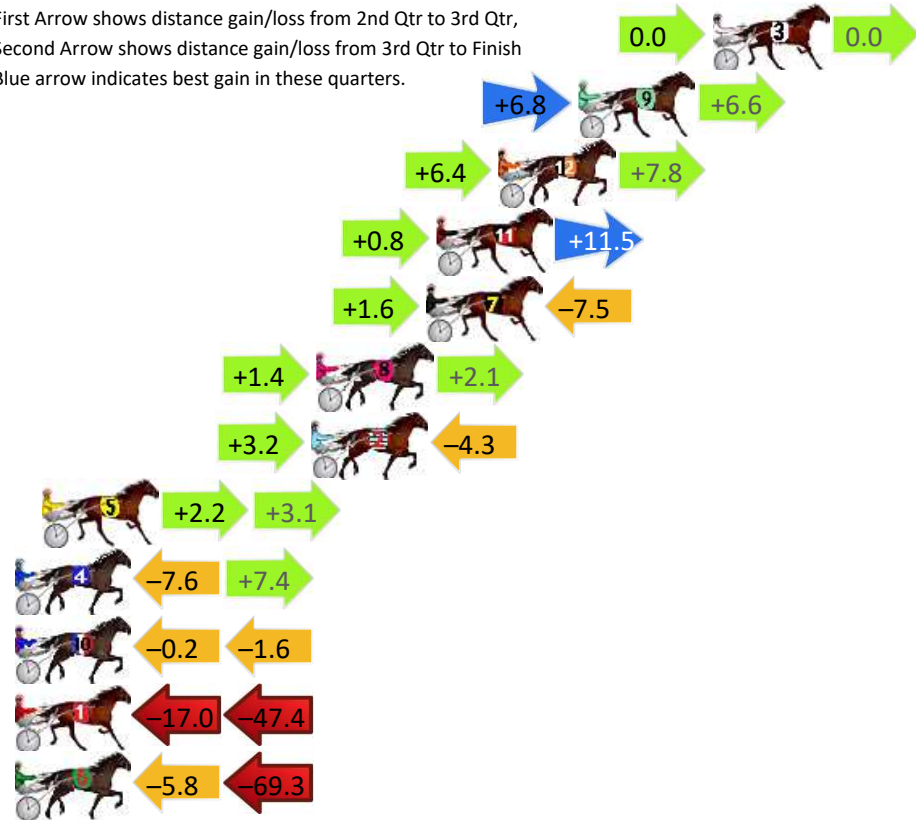

No	Horse	Plc	Mar	800 Posi	400 Posi	Time	3rd Qtr	4th Qt
9	OH MIKI	1	0.0m	3.2m (1)	1.0m (1)	2:36.60	29.34s	28.43s
7	SWITCH BLADE	2	10.9m	8.8m (1)	6.8m (1)	2:37.42	29.36s	28.79s
3	WALLEN	3	11.0m	8.4m (0)	9.2m (0)	2:37.42	29.56s	28.63s
1	STAR OF THE GALAXY	4	11.5m	4.2m (0)	4.4m (0)	2:37.46	29.52s	29.00s
2	HOLD YOUR FIRE	5	13.5m	0.0m (0)	0.0m (0)	2:37.61	29.52s	29.46s
5	BUNJIL MAN	6	23.9m	22.4m (1)	17.0m (1)	2:38.39	29.12s	28.99s
4	BOUNCE BACK BUDDY	7	24.5m	13.2m (1)	11.2m (1)	2:38.43	29.37s	29.44s
10	IM GRAFTER	8	25.1m	17.6m (1)	16.0m (0)	2:38.48	29.40s	29.14s
6	CARA DIANA	9	31.7m	23.4m (0)	24.2m (1)	2:38.97	29.57s	29.03s
8	MISS ROSETTA	10	93.5m	18.8m (0)	22.8m (0)	2:43.60	29.88s	33.51s

DATA TABLE: 800 / 400 Posi's are position from leader and (how wide the horse was at that position)

No	Horse	Plc	Mar	800 Posi	400 Posi	Time	3rd Qtr	4th Qt
3	ALLZFAIRNLUVNWAR	1	0.0m	0.0m (0)	0.0m (0)	2:35.50	31.00s	30.10s
9	SPIRITOFANANGEL	2	5.4m	18.8m (1)	12.0m (1)	2:35.93	30.48s	29.61s
12	FOLLOW THE MUSIC	3	8.6m	22.8m (1)	16.4m (1)	2:36.18	30.51s	29.52s
11	COURAGE OF LOMBO	4	11.1m	23.4m (0)	22.6m (0)	2:36.38	30.93s	29.24s
7	FIREPLAY	5	11.5m	5.6m (0)	4.0m (0)	2:36.41	30.89s	30.66s
8	LUHRSY	6	15.9m	19.4m (0)	18.0m (0)	2:36.75	30.89s	29.94s
2	DUNAMIS	7	16.1m	15.0m (1)	11.8m (0)	2:36.77	30.76s	30.42s
5	YANKIE KEV	8	26.9m	32.2m (1)	30.0m (1)	2:37.62	30.83s	29.87s
4	ELLIEGOZOOM	9	28.2m	28.0m (0)	35.6m (1)	2:37.72	31.57s	29.55s
10	SHES A LUCKY PENNY	10	38.4m	36.6m (1)	36.8m (3)	2:38.53	31.02s	30.22s
1	HOKULANI	11	79.8m	15.4m (0)	32.4m (0)	2:41.79	32.34s	33.65s
6	MILITARY STAR	12	102.3m	27.2m (1)	33.0m (2)	2:43.56	31.52s	35.29s

Finish Position and metres gained

First Arrow shows distance gain/loss from 2nd Qtr to 3rd Qtr, Second Arrow shows distance gain/loss from 3rd Qtr to Finish
Blue arrow indicates best gain in these quarters.