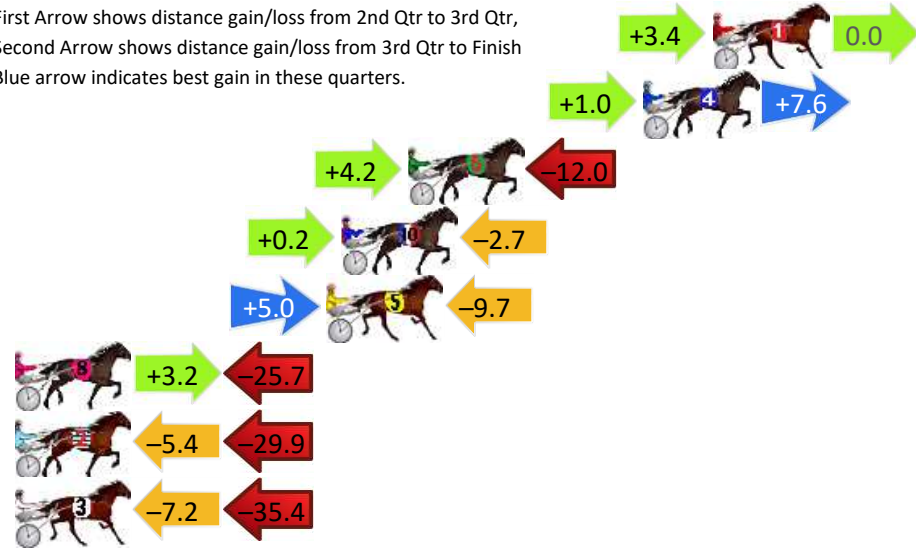

Finish Position and metres gained

First Arrow shows distance gain/loss from 2nd Qtr to 3rd Qtr, Second Arrow shows distance gain/loss from 3rd Qtr to Finish. Blue arrow indicates best gain in these quarters.

DATA TABLE: 800 / 400 Posi's are position from leader and (how wide the horse was at that position)

No	Horse	Plc	Mar	800 Posi	400 Posi	Time	3rd Qtr	4th Qt
1	PRIME MOVER	1	0.0m	3.4m (0)	0.0m (0)	2:40.20	29.05s	29.60s
4	BALINGUP BOY	2	2.8m	11.4m (1)	10.4m (2)	2:40.42	29.23s	29.04s
6	VINTAGE BLU	3	12.2m	4.4m (2)	0.2m (1)	2:41.15	28.99s	30.48s
10	PATH OF GOLD	4	14.9m	12.4m (0)	12.2m (0)	2:41.36	29.28s	29.80s
5	SUNDANCER RAINBOW	5	15.5m	10.8m (2)	5.8m (2)	2:41.40	28.93s	30.31s
8	SLEEK AND SWEET	6	30.3m	7.8m (0)	4.6m (0)	2:42.55	29.06s	31.49s
2	EE JAY WHY	7	42.3m	7.0m (1)	12.4m (1)	2:43.48	29.68s	31.80s
3	GHOSTWRITER	8	42.6m	0.0m (1)	7.2m (1)	2:43.51	29.81s	32.20s

Finish Position and metres gained

First Arrow shows distance gain/loss from 2nd Qtr to 3rd Qtr, Second Arrow shows distance gain/loss from 3rd Qtr to Finish
Blue arrow indicates best gain in these quarters.