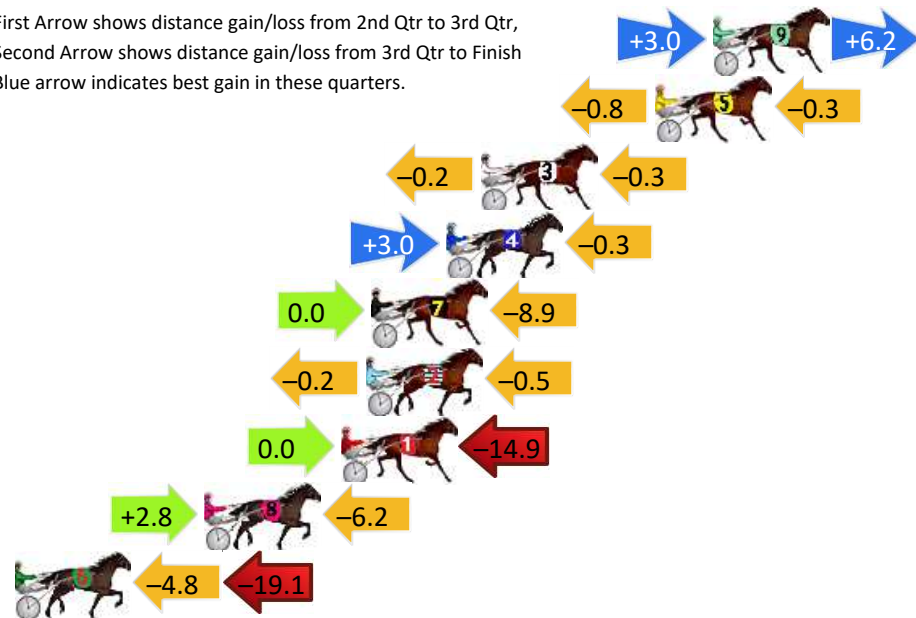

Finish Position and metres gained

First Arrow shows distance gain/loss from 2nd Qtr to 3rd Qtr, Second Arrow shows distance gain/loss from 3rd Qtr to Finish
Blue arrow indicates best gain in these quarters.

800

Visual positions in race at 2nd Quarter

400

Visual positions in race at 3rd Quarter

Northam Race 6 Distance 1780m

Tuesday, 10 December 2024

Gross Time: 2:11.60 MileRate: 1:59.00 LeadTime: 12.70s First Qtr: 29.20s Second Qtr: 31.30s Third Qtr: 29.30s Fourth Qtr: 29.10s

DATA TABLE: 800 / 400 Posi's are position from leader and (how wide the horse was at that position)

No	Horse	Plc	Mar	800 Posi	400 Posi	Time	3rd Qtr	4th Qt
9	MAKE IT QUICK	1	0.0m	9.2m (1)	6.2m (2)	2:11.60	29.08s	28.65s
5	ADDA PARIS	2	2.3m	1.2m (1)	2.0m (1)	2:11.78	29.36s	29.12s
3	FOLLOW MY STRIDE	3	9.3m	8.8m (0)	9.0m (0)	2:12.31	29.31s	29.12s
4	PACIFIC EAGLE	4	10.7m	13.4m (1)	10.4m (2)	2:12.42	29.08s	29.12s
7	ALLWOODS CHEVRON	5	13.7m	4.8m (0)	4.8m (0)	2:12.65	29.30s	29.74s
2	METEOROID	6	13.9m	13.2m (0)	13.4m (0)	2:12.66	29.31s	29.14s
1	FOLLOW THE MILKYWAY	7	14.9m	0.0m (0)	0.0m (0)	2:12.74	29.30s	30.18s
8	FIREPLAY	8	20.4m	17.0m (0)	14.2m (1)	2:13.16	29.10s	29.55s
6	COHLIN	9	29.1m	5.2m (1)	10.0m (1)	2:13.82	29.65s	30.48s