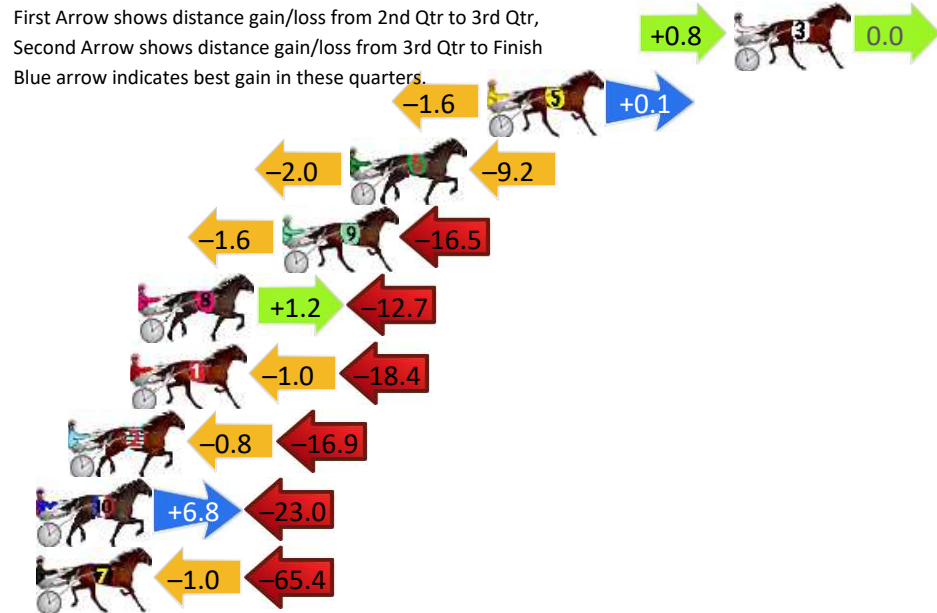

Northam Race 4 Distance 1780m

Tuesday, 10 December 2024

Gross Time: 2:11.20 MileRate: 1:58.60 LeadTime: 13.70s First Qtr: 30.60s Second Qtr: 30.30s Third Qtr: 29.00s Fourth Qtr: 27.60s

DATA TABLE: 800 / 400 Posi's are position from leader and (how wide the horse was at that position)

NoHorse	Plc	Mar	800 Posi	400 Posi	Time	3rd Qtr	4th Qt
3 JAXON MORGAN	1	0.0m	0.8m (0)	0.0m (0)	2:11.20	28.94s	27.60s
5 SHES A MARE	2	9.9m	8.4m (1)	10.0m (1)	2:11.92	29.11s	27.59s
6 ADMIRAL DARCY	3	15.4m	4.2m (1)	6.2m (1)	2:12.32	29.16s	28.23s
9 SONIC CHIP	4	18.1m	0.0m (1)	1.6m (1)	2:12.51	29.14s	28.73s
8 BIG BOZZ	5	23.9m	12.4m (1)	11.2m (2)	2:12.94	28.94s	28.47s
1 BATAVIA STORM	6	24.2m	4.8m (0)	5.8m (0)	2:12.96	29.10s	28.86s
2 LENI ROSE	7	26.7m	9.0m (0)	9.8m (0)	2:13.14	29.09s	28.76s
10 BONNE AMOUR	8	29.6m	13.4m (2)	6.6m (2)	2:13.35	28.56s	29.18s
7 ROCKNROLL SLOY	9	83.6m	17.2m (0)	18.2m (0)	2:17.27	29.18s	32.09s

Finish Position and metres gained

800

Visual positions in race at 2nd Quarter