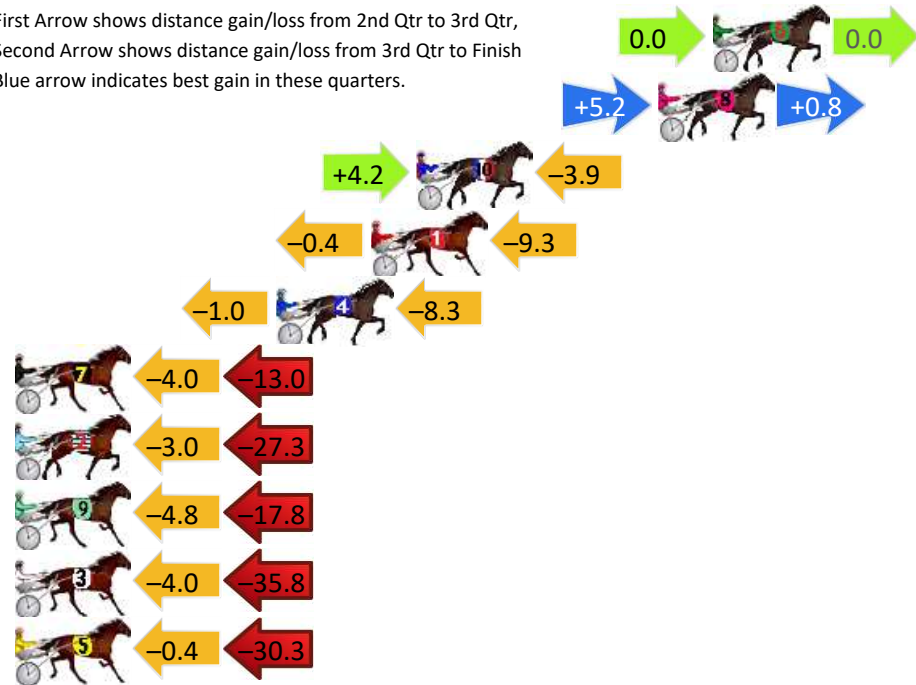

Finish Position and metres gained

800

Visual positions in race at 2nd Quarter

400

Visual positions in race at 3rd Quarter

Northam Race 5 Distance 2150m

Tuesday, 10 December 2024

Gross Time: 2:42.80 MileRate: 2:01.80 LeadTime: 42.40s First Qtr: 31.90s Second Qtr: 31.00s Third Qtr: 29.60s Fourth Qtr: 27.90s

DATA TABLE: 800 / 400 Posi's are position from leader and (how wide the horse was at that position)

No	Horse	Plc	Mar	800 Posi	400 Posi	Time	3rd Qtr	4th Qt
6	CHILLI PUNTER	1	0.0m	0.0m (0)	0.0m (0)	2:42.80	29.60s	27.90s
8	JACKIE DANIELS	2	2.2m	8.2m (1)	3.0m (1)	2:42.96	29.23s	27.84s
10	YOUR GRACE	3	11.9m	12.2m (1)	8.0m (2)	2:43.67	29.31s	28.17s
1	MAJOR DALTON	4	13.7m	4.0m (0)	4.4m (0)	2:43.81	29.65s	28.55s
4	RISING SPIRIT	5	17.5m	8.2m (0)	9.2m (0)	2:44.08	29.69s	28.48s
7	GOODONYA MATE	6	33.2m	16.2m (0)	20.2m (0)	2:45.24	29.91s	28.80s
2	DANNIKA	7	42.5m	12.2m (0)	15.2m (0)	2:45.92	29.87s	29.79s
9	MONTEGO	8	42.8m	20.2m (0)	25.0m (0)	2:45.94	29.98s	29.13s
3	PENTHOUSE	9	44.0m	4.2m (1)	8.2m (1)	2:46.03	29.96s	30.38s
5	VISITING HOURS	10	47.1m	16.4m (1)	16.8m (1)	2:46.26	29.69s	30.00s

Finish Position and metres gained

First Arrow shows distance gain/loss from 2nd Qtr to 3rd Qtr, Second Arrow shows distance gain/loss from 3rd Qtr to Finish
Blue arrow indicates best gain in these quarters.