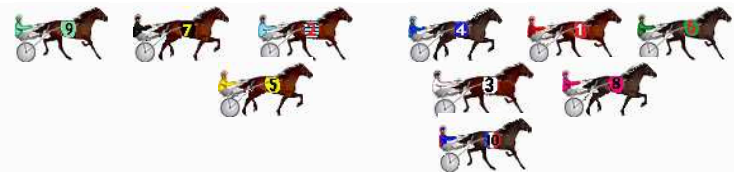

400

Visual positions in race at 3rd Quarter