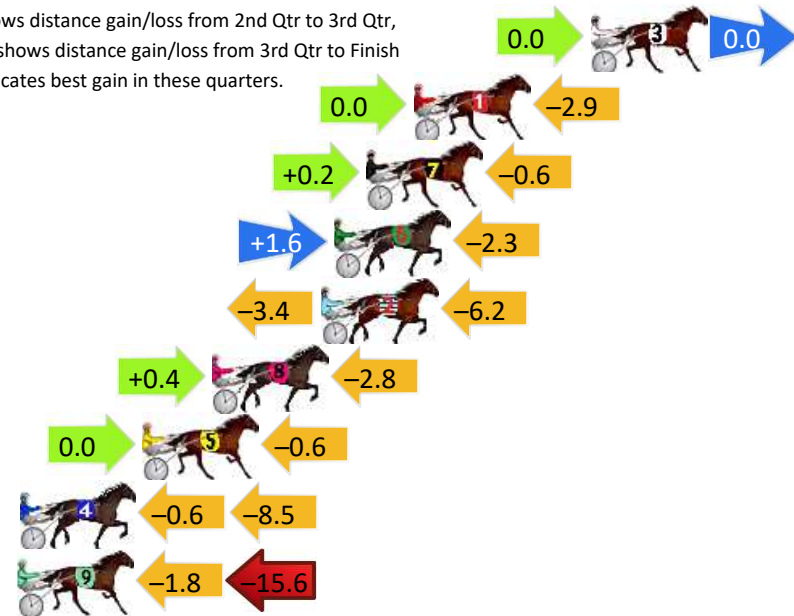

Finish Position and metres gained

First Arrow shows distance gain/loss from 2nd Qtr to 3rd Qtr, Second Arrow shows distance gain/loss from 3rd Qtr to Finish Blue arrow indicates best gain in these quarters.

800

Visual positions in race at 2nd Quarter

400

Visual positions in race at 3rd Quarter

Northam Race 2 Distance 2190m

Tuesday, 10 December 2024

Gross Time: 2:44.80 MileRate: 2:01.10 LeadTime: 43.70s First Qtr: 31.90s Second Qtr: 30.40s Third Qtr: 29.60s Fourth Qtr: 29.20s

DATA TABLE: 800 / 400 Posi's are position from leader and (how wide the horse was at that position)

No	Horse	Plc	Mar	800 Posi	400 Posi	Time	3rd Qtr	4th Qt
3	OURFIRSTIMPRESSION	1	0.0m	0.0m (0)	0.0m (0)	2:44.80	29.60s	29.20s
1	VEEFORVICTORY	2	7.1m	4.2m (0)	4.2m (0)	2:45.34	29.60s	29.41s
7	SONIC SEELSTER	3	9.0m	8.6m (0)	8.4m (0)	2:45.49	29.59s	29.24s
6	STATE MY CASE	4	10.3m	9.6m (1)	8.0m (3)	2:45.59	29.48s	29.37s
2	WHOOZ THIS	5	10.8m	1.2m (1)	4.6m (1)	2:45.63	29.85s	29.65s
8	MARLEDIE	6	15.2m	12.8m (0)	12.4m (0)	2:45.96	29.57s	29.40s
5	LUCKSAFORTUNE	7	18.0m	17.4m (0)	17.4m (0)	2:46.18	29.60s	29.24s
4	MERLINS ILLUSION	8	22.9m	13.8m (1)	14.4m (1)	2:46.55	29.65s	29.82s
9	BOLD JACKIE	9	23.0m	5.6m (1)	7.4m (2)	2:46.56	29.74s	30.33s

Finish Position and metres gained

First Arrow shows distance gain/loss from 2nd Qtr to 3rd Qtr, Second Arrow shows distance gain/loss from 3rd Qtr to Finish. Blue arrow indicates best gain in these quarters.