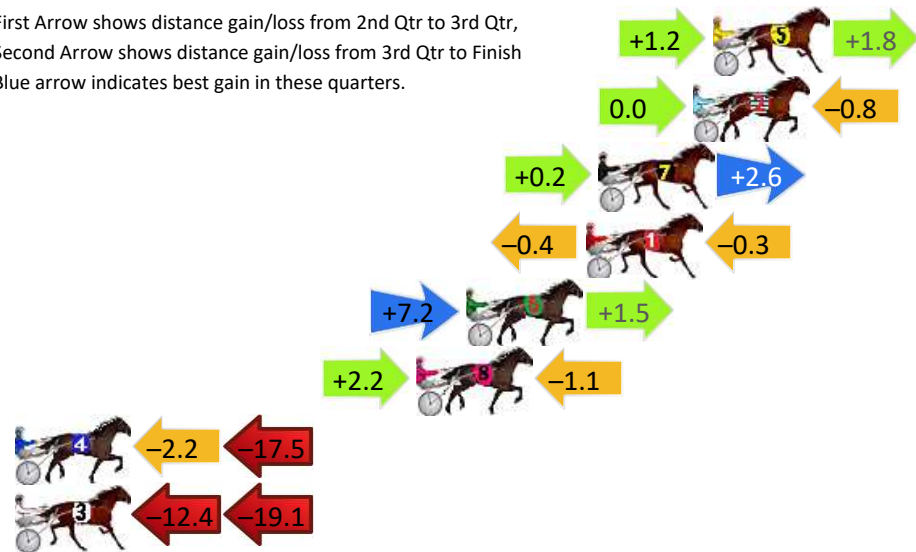

Finish Position and metres gained

First Arrow shows distance gain/loss from 2nd Qtr to 3rd Qtr, Second Arrow shows distance gain/loss from 3rd Qtr to Finish Blue arrow indicates best gain in these quarters.

800

Visual positions in race at 2nd Quarter

400

Visual positions in race at 3rd Quarter

Northam Race 7 Distance 2190m

Tuesday, 10 December 2024

Gross Time: 2:44.60 MileRate: 2:00.90 LeadTime: 45.00s First Qtr: 31.40s Second Qtr: 30.70s Third Qtr: 28.80s Fourth Qtr: 28.70s

DATA TABLE: 800 / 400 Posi's are position from leader and (how wide the horse was at that position)

No	Horse	Plc	Mar	800 Posi	400 Posi	Time	3rd Qtr	4th Qt
5	WICKED LOVER	1	0.0m	3.0m (1)	1.8m (1)	2:44.60	28.71s	28.57s
2	THE FIRST CUT	2	0.8m	0.0m (0)	0.0m (0)	2:44.66	28.80s	28.76s
7	PRINCE OF TRIBECA	3	4.6m	7.4m (1)	7.2m (1)	2:44.95	28.79s	28.51s
1	LAZI DAIS	4	5.1m	4.4m (0)	4.8m (0)	2:44.98	28.83s	28.72s
6	INTO THE FUTURE	5	9.9m	18.6m (0)	11.4m (1)	2:45.35	28.29s	28.59s
8	ROCKY MAGUIRE	6	11.9m	13.0m (0)	10.8m (0)	2:45.50	28.64s	28.78s
4	DO IT MY WAY	7	37.3m	17.6m (1)	19.8m (0)	2:47.41	28.96s	29.95s
3	BONPOPPY	8	44.3m	12.8m (1)	25.2m (1)	2:47.94	29.69s	30.06s