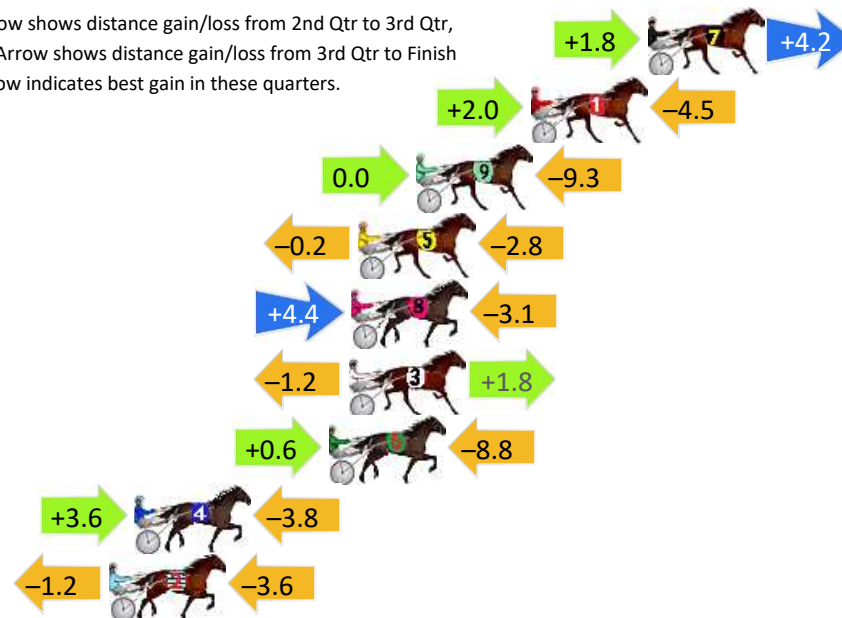

Northam Race 1 Distance 1780m

Tuesday, 10 December 2024

Gross Time: 2:09.60 MileRate: 1:57.10 LeadTime: 12.00s First Qtr: 29.40s Second Qtr: 29.70s Third Qtr: 29.00s Fourth Qtr: 29.50s

DATA TABLE: 800 / 400 Posi's are position from leader and (how wide the horse was at that position)

NoHorse	Plc	Mar	800 Posi	400 Posi	Time	3rd Qtr	4th Qt
7 CRACKA TINNY	1	0.0m	6.0m (0)	4.2m (0)	2:09.60	28.87s	29.19s
1 HERE COMES SHARKIE	2	4.7m	2.2m (0)	0.2m (0)	2:09.96	28.85s	29.83s
9 SHEHADI	3	9.3m	0.0m (1)	0.0m (1)	2:10.32	28.99s	30.18s
5 TRITTRITBANGBAN G	4	11.6m	8.6m (1)	8.8m (1)	2:10.50	29.01s	29.71s
8 THERE AND THEN	5	11.9m	13.2m (0)	8.8m (0)	2:10.52	28.68s	29.73s
3 THE BATMOBILE	6	12.0m	12.6m (1)	13.8m (1)	2:10.53	29.09s	29.37s
6 JOLTED CHARM	7	12.8m	4.6m (1)	4.0m (1)	2:10.59	28.95s	30.15s
4 LETS ROCK TONIGHT	8	20.6m	20.4m (0)	16.8m (0)	2:11.19	28.74s	29.78s
2 CIAO BABE	9	21.6m	16.8m (1)	18.0m (1)	2:11.27	29.09s	29.76s

Finish Position and metres gained

First Arrow shows distance gain/loss from 2nd Qtr to 3rd Qtr, Second Arrow shows distance gain/loss from 3rd Qtr to Finish Blue arrow indicates best gain in these quarters.