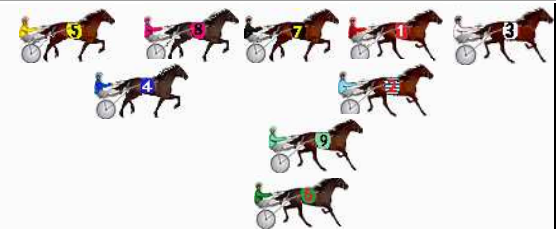

400

Visual positions in race at 3rd Quarter