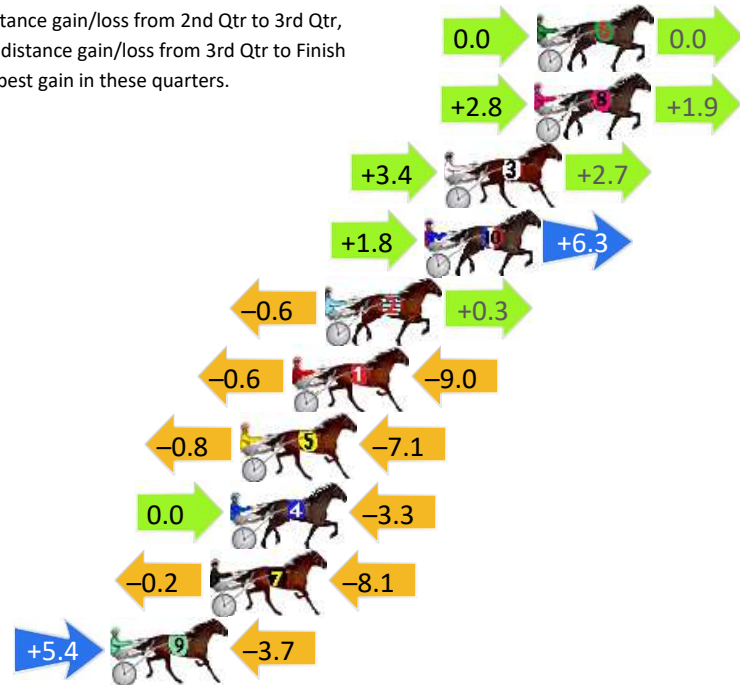

Finish Position and metres gained

First Arrow shows distance gain/loss from 2nd Qtr to 3rd Qtr, Second Arrow shows distance gain/loss from 3rd Qtr to Finish
Blue arrow indicates best gain in these quarters

Finish Position and metres gained

First Arrow shows distance gain/loss from 2nd Qtr to 3rd Qtr, Second Arrow shows distance gain/loss from 3rd Qtr to Finish
Blue arrow indicates best gain in these quarters.