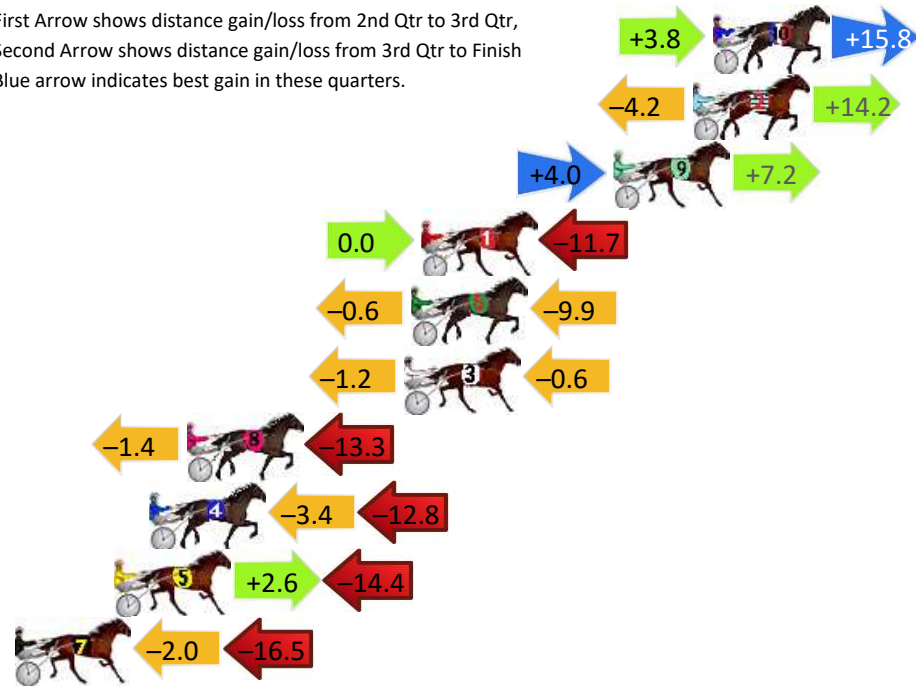

Finish Position and metres gained

First Arrow shows distance gain/loss from 2nd Qtr to 3rd Qtr, Second Arrow shows distance gain/loss from 3rd Qtr to Finish
Blue arrow indicates best gain in these quarters.

8
0
0

Visual positions in race at 2nd Quarter

4
0
0

Visual positions in race at 3rd Quarter

Wagin Race 7 Distance 2180m

Friday, 6 December 2024

Gross Time: 2:45.50 MileRate: 2:02.20 LeadTime: 42.40s First Qtr: 31.30s Second Qtr: 30.40s Third Qtr: 30.90s Fourth Qtr: 30.50s

DATA TABLE: 800 / 400 Posi's are position from leader and (how wide the horse was at that position)

No	Horse	Plc	Mar	800 Posi	400 Posi	Time	3rd Qtr	4th Qt
10	BALTIC ACE	1	0.0m	19.6m (1)	15.8m (3)	2:45.50	30.60s	29.30s
2	ELEPHANT ROCK	2	0.8m	10.8m (1)	15.0m (2)	2:45.56	31.21s	29.42s
9	KEPTAIN COURAGEOUS	3	4.0m	15.2m (1)	11.2m (3)	2:45.82	30.59s	29.95s
1	JUST A PET	4	11.7m	0.0m (0)	0.0m (0)	2:46.43	30.91s	31.39s
6	I SEE FIRE	5	12.1m	1.6m (1)	2.2m (1)	2:46.47	30.95s	31.25s
3	IMAHERO	6	12.4m	10.6m (0)	11.8m (0)	2:46.49	30.99s	30.55s
8	SANFORD BART	7	21.1m	6.4m (0)	7.8m (0)	2:47.18	31.01s	31.51s
4	FOLLOW THE MILKYWAY	8	22.6m	6.4m (1)	9.8m (1)	2:47.30	31.17s	31.47s
5	ASHIMA	9	24.0m	12.2m (2)	9.6m (2)	2:47.42	30.71s	31.59s
7	CAMEOS DELIGHT	10	35.9m	17.4m (0)	19.4m (1)	2:48.37	31.06s	31.75s