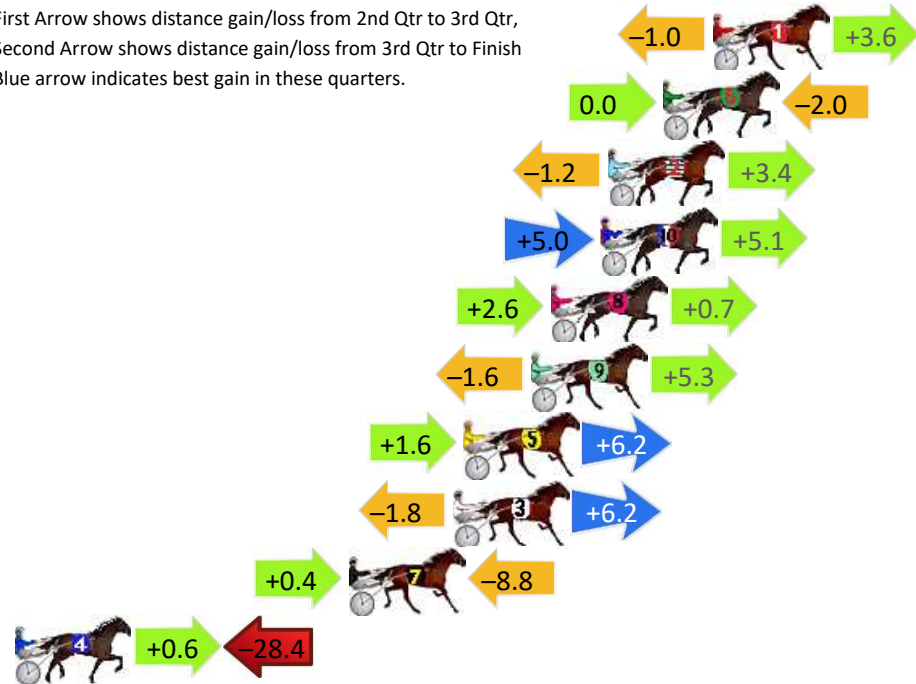

First Arrow shows distance gain/loss from 2nd Qtr to 3rd Qtr,
Second Arrow shows distance gain/loss from 3rd Qtr to Finish
Blue arrow indicates best gain in these quarters.

Sectional Analysis Software

Not just form | Free Trial

Wagin Race 6 Distance 2180m

Friday, 6 December 2024

Gross Time: 2:47.90 MileRate: 2:03.90 LeadTime: 43.30s First Qtr: 34.30s Second Qtr: 31.80s Third Qtr: 29.90s Fourth Qtr: 28.60s

DATA TABLE: 800 / 400 Posi's are position from leader and (how wide the horse was at that position)

No	Horse	Plc	Mar	800 Posi	400 Posi	Time	3rd Qtr	4th Qt
1	MISTER PICCOLO	1	0.0m	2.6m (1)	3.6m (1)	2:47.90	29.97s	28.34s
6	BRAMANTE STEPS	2	2.0m	0.0m (0)	0.0m (0)	2:48.05	29.90s	28.74s
2	RELLIM	3	4.2m	6.4m (1)	7.6m (1)	2:48.22	29.98s	28.36s
10	MASTER LEIGHTON	4	4.5m	14.6m (2)	9.6m (3)	2:48.24	29.53s	28.24s
8	MAJIC BAY	5	6.5m	9.8m (2)	7.2m (2)	2:48.39	29.71s	28.55s
9	THE RIGHTEOUS	6	7.3m	11.0m (1)	12.6m (1)	2:48.45	30.01s	28.22s
5	ISAIDBOO	7	10.0m	17.8m (0)	16.2m (0)	2:48.65	29.77s	28.16s
3	ELLUCIFER	8	10.4m	14.8m (1)	16.6m (1)	2:48.68	30.02s	28.16s
7	ALTA HURRAH	9	14.6m	6.2m (0)	5.8m (0)	2:49.00	29.89s	29.23s
4	GYPSY DRAGON	10	40.0m	12.2m (0)	11.6m (0)	2:50.90	29.90s	30.62s

Finish Position and metres gained

First Arrow shows distance gain/loss from 2nd Qtr to 3rd Qtr, Second Arrow shows distance gain/loss from 3rd Qtr to Finish
Blue arrow indicates best gain in these quarters.