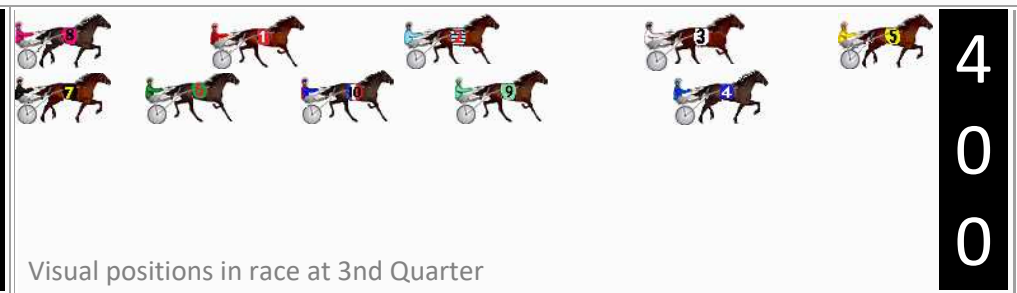

Finish Position and metres gained

First Arrow shows distance gain/loss from 2nd Qtr to 3rd Qtr, Second Arrow shows distance gain/loss from 3rd Qtr to Finish
Blue arrow indicates best gain in these quarters.

Finish Position and metres gained

First Arrow shows distance gain/loss from 2nd Qtr to 3rd Qtr, Second Arrow shows distance gain/loss from 3rd Qtr to Finish
Blue arrow indicates best gain in these quarters