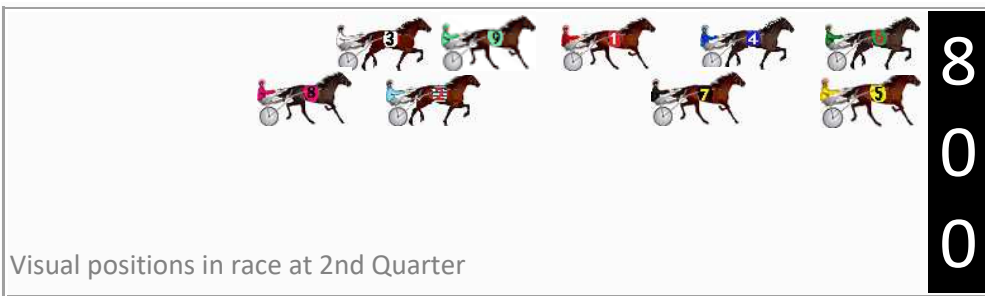

Finish Position and metres gained

First Arrow shows distance gain/loss from 2nd Qtr to 3rd Qtr, Second Arrow shows distance gain/loss from 3rd Qtr to Finish
Blue arrow indicates best gain in these quarters.