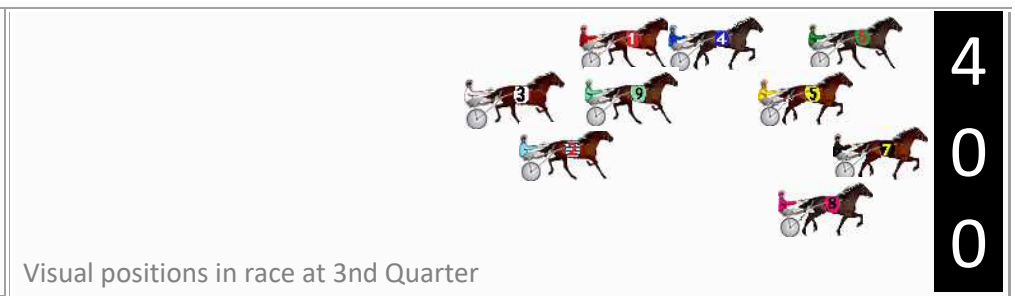

Finish Position and metres gained

First Arrow shows distance gain/loss from 2nd Qtr to 3rd Qtr, Second Arrow shows distance gain/loss from 3rd Qtr to Finish
Blue arrow indicates best gain in these quarters.