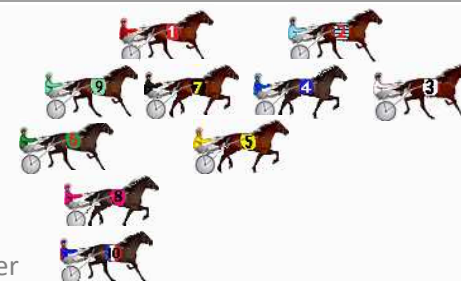

400

Visual positions in race at 3rd Quarter