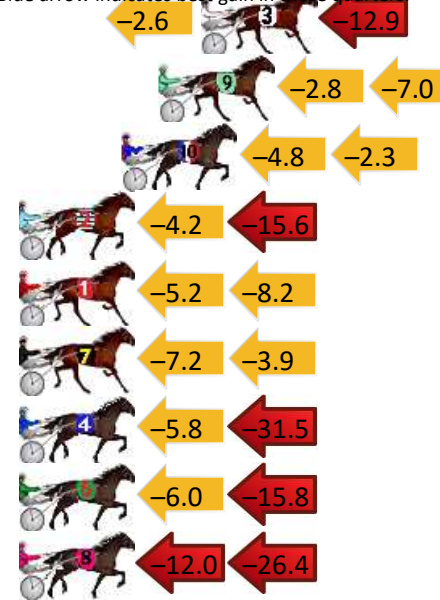

Finish Position and metres gained

First Arrow shows distance gain/loss from 2nd Qtr to 3rd Qtr, Second Arrow shows distance gain/loss from 3rd Qtr to Finish
Blue arrow indicates best gain in these quarters.

Wagin Race 2 Distance 2180m

Friday, 6 December 2024

Gross Time: 2:45.50 MileRate: 2:02.20 LeadTime: 44.00s First Qtr: 31.20s Second Qtr: 29.80s Third Qtr: 30.20s Fourth Qtr: 30.30s

DATA TABLE: 800 / 400 Posi's are position from leader and (how wide the horse was at that position)

No	Horse	Plc	Mar	800 Posi	400 Posi	Time	3rd Qtr	4th Qt
5	CHALKY WHITE	1	0.0m	0.0m (0)	0.0m (0)	2:45.50	30.20s	30.30s
3	GALEOCERDO CUVIER	2	20.7m	5.2m (0)	7.8m (0)	2:47.14	30.39s	31.27s
9	HEAVENLY BLISS	3	22.4m	12.6m (1)	15.4m (1)	2:47.28	30.41s	30.83s
10	JUST A HAPPY MAN	4	23.9m	16.8m (1)	21.6m (1)	2:47.40	30.56s	30.47s
2	MAJOR BUZZ	5	33.0m	13.2m (0)	17.4m (0)	2:48.12	30.51s	31.48s
1	MUMMAS LITTLE STAR	6	33.4m	20.0m (0)	25.2m (0)	2:48.15	30.59s	30.92s
7	THE THIRSTY VET	7	37.1m	26.0m (1)	33.2m (1)	2:48.44	30.74s	30.59s
4	EXTINCTION	8	38.1m	0.8m (1)	6.6m (1)	2:48.52	30.63s	32.67s
6	LOVE DEVINE	9	43.6m	21.8m (1)	27.8m (1)	2:48.96	30.65s	31.49s
8	INFRINGEMENTNOTICE	10	74.4m	36.0m (0)	48.0m (0)	2:51.40	31.10s	32.29s

Finish Position and metres gained

First Arrow shows distance gain/loss from 2nd Qtr to 3rd Qtr, Second Arrow shows distance gain/loss from 3rd Qtr to Finish
Blue arrow indicates best gain in these quarters