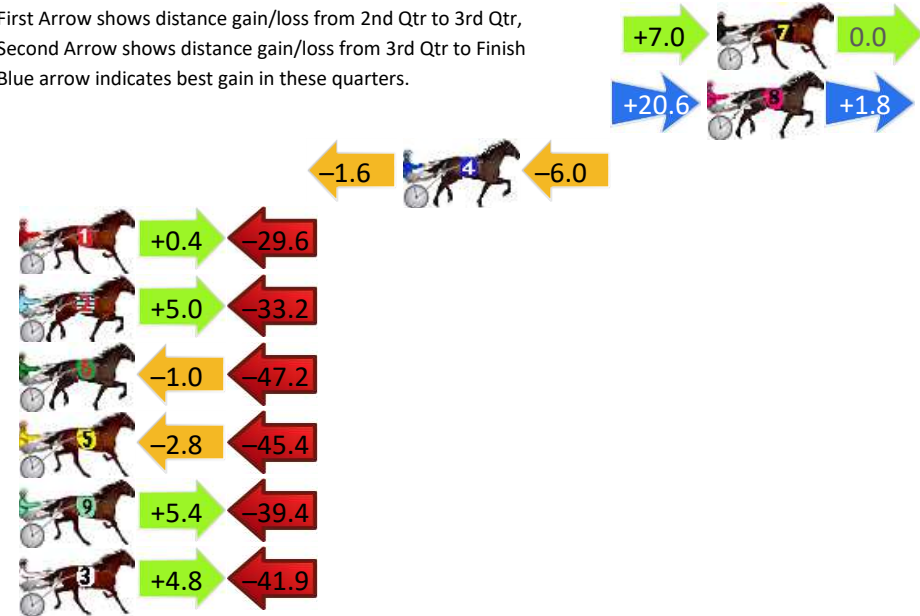

Finish Position and metres gained

First Arrow shows distance gain/loss from 2nd Qtr to 3rd Qtr, Second Arrow shows distance gain/loss from 3rd Qtr to Finish
Blue arrow indicates best gain in these quarters.