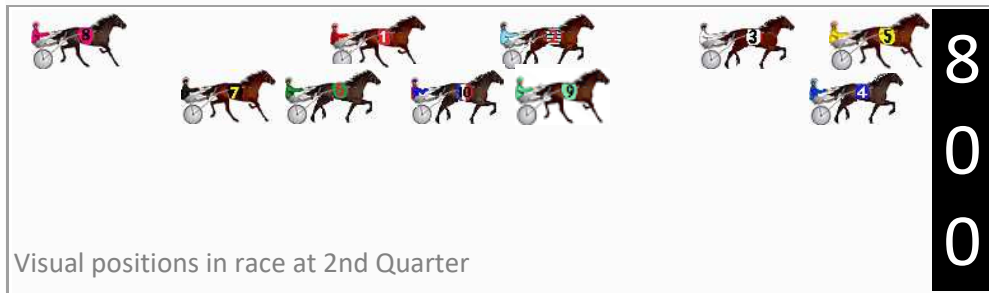

Finish Position and metres gained

First Arrow shows distance gain/loss from 2nd Qtr to 3rd Qtr, Second Arrow shows distance gain/loss from 3rd Qtr to Finish
Blue arrow indicates best gain in these quarters.

No	Horse	Plc	Mar	800 Posi	400 Posi	Time	3rd Qtr	4th Qt
5	CHALKY WHITE	1	0.0m	0.0m (0)	0.0m (0)	2:45.50	30.20s	30.30s
3	GALEOCERDO CUVIER	2	20.7m	5.2m (0)	7.8m (0)	2:47.14	30.39s	31.27s
9	HEAVENLY BLISS	3	22.4m	12.6m (1)	15.4m (1)	2:47.28	30.41s	30.83s
10	JUST A HAPPY MAN	4	23.9m	16.8m (1)	21.6m (1)	2:47.40	30.56s	30.47s
2	MAJOR BUZZ	5	33.0m	13.2m (0)	17.4m (0)	2:48.12	30.51s	31.48s
1	MUMMAS LITTLE STAR	6	33.4m	20.0m (0)	25.2m (0)	2:48.15	30.59s	30.92s
7	THE THIRSTY VET	7	37.1m	26.0m (1)	33.2m (1)	2:48.44	30.74s	30.59s
4	EXTINCTION	8	38.1m	0.8m (1)	6.6m (1)	2:48.52	30.63s	32.67s
6	LOVE DEVINE	9	43.6m	21.8m (1)	27.8m (1)	2:48.96	30.65s	31.49s
8	INFRINGEMENTNOTICE	10	74.4m	36.0m (0)	48.0m (0)	2:51.40	31.10s	32.29s

Finish Position and metres gained

First Arrow shows distance gain/loss from 2nd Qtr to 3rd Qtr, Second Arrow shows distance gain/loss from 3rd Qtr to Finish
Blue arrow indicates best gain in these quarters