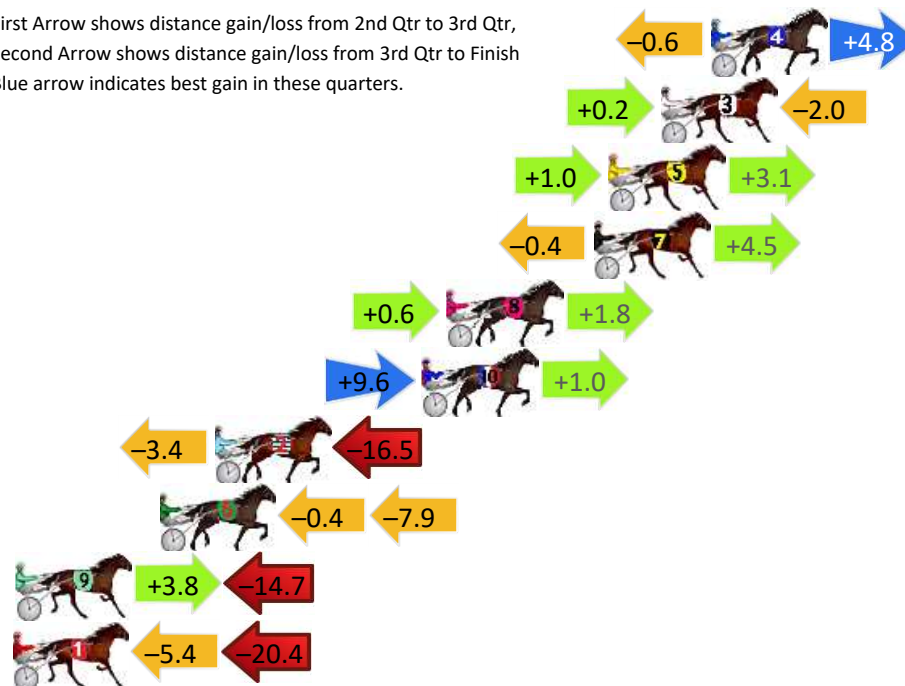

Finish Position and metres gained

First Arrow shows distance gain/loss from 2nd Qtr to 3rd Qtr, Second Arrow shows distance gain/loss from 3rd Qtr to Finish
Blue arrow indicates best gain in these quarters.

800

Visual positions in race at 2nd Quarter

400

Visual positions in race at 3rd Quarter

Wagin Race 4 Distance 1776m

Friday, 6 December 2024

Gross Time: 2:12.00 MileRate: 1:59.60 LeadTime: 12.10s First Qtr: 31.50s Second Qtr: 30.20s Third Qtr: 29.30s Fourth Qtr: 28.90s

DATA TABLE: 800 / 400 Posi's are position from leader and (how wide the horse was at that position)

No	Horse	Plc	Mar	800 Posi	400 Posi	Time	3rd Qtr	4th Qt
4	DEL BOCAVISTA BAY	1	0.0m	4.2m (1)	4.8m (1)	2:12.00	29.34s	28.56s
3	CULLEN STAR	2	2.0m	0.2m (1)	0.0m (1)	2:12.15	29.29s	29.04s
5	BETTERTHAN SECRET	3	4.1m	8.2m (1)	7.2m (2)	2:12.31	29.23s	28.68s
7	SHES A MARE	4	4.7m	8.8m (0)	9.2m (1)	2:12.36	29.33s	28.58s
8	IMMACHULATE	5	10.6m	13.0m (1)	12.4m (3)	2:12.80	29.26s	28.77s
10	KOBE EDWARD	6	11.6m	22.2m (1)	12.6m (4)	2:12.88	28.61s	28.83s
2	SANFORD HARRY	7	19.9m	0.0m (0)	3.4m (0)	2:13.51	29.55s	30.09s
6	FOLLOW THE ARK	8	22.1m	13.8m (0)	14.2m (2)	2:13.68	29.33s	29.47s
9	ESCAPEFROMREALITY	9	27.9m	17.0m (1)	13.2m (1)	2:14.12	29.03s	29.96s
1	PETER ROMEO	10	30.6m	4.8m (0)	10.2m (0)	2:14.32	29.70s	30.37s