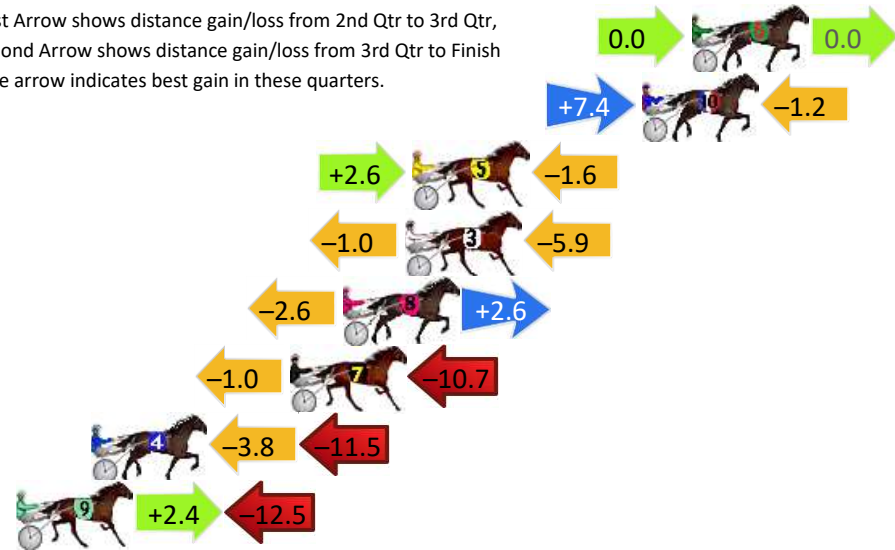

## Finish Position and metres gained

First Arrow shows distance gain/loss from 2nd Qtr to 3rd Qtr, Second Arrow shows distance gain/loss from 3rd Qtr to Finish Blue arrow indicates best gain in these quarters.

8  
0  
0

Visual positions in race at 2nd Quarter

4  
0  
0

Visual positions in race at 3rd Quarter

# Pinjarra Race 5 Distance 1177m

Monday, 2 December 2024

Gross Time: 1:24.00 MileRate: 1:54.80 LeadTime: 27.30s First Qtr: Second Qtr: Third Qtr: 29.20s Fourth Qtr: 27.50s

DATA TABLE: 800 / 400 Posi's are position from leader and (how wide the horse was at that position)