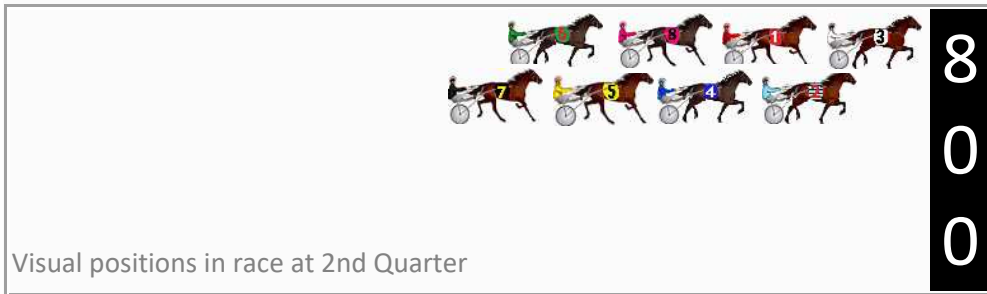

## Finish Position and metres gained

First Arrow shows distance gain/loss from 2nd Qtr to 3rd Qtr, Second Arrow shows distance gain/loss from 3rd Qtr to Finish  
Blue arrow indicates best gain in these quarters.