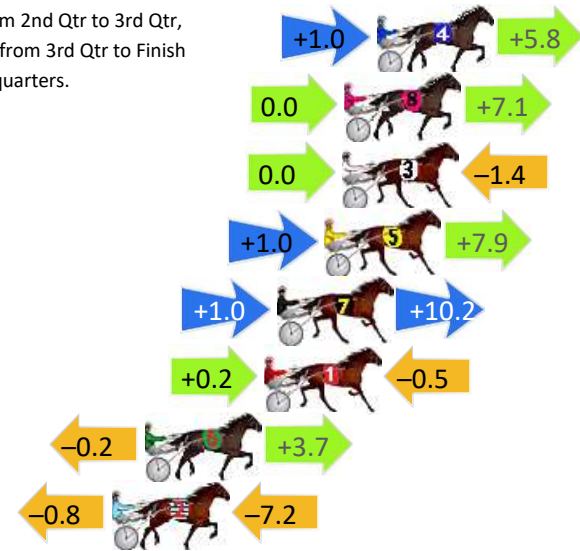

## Finish Position and metres gained

First Arrow shows distance gain/loss from 2nd Qtr to 3rd Qtr, Second Arrow shows distance gain/loss from 3rd Qtr to Finish  
Blue arrow indicates best gain in these quarters.

8  
0  
0

Visual positions in race at 2nd Quarter

4  
0  
0

Visual positions in race at 3rd Quarter

# Pinjarra Race 6 Distance 2185m

Monday, 2 December 2024

Gross Time: 2:44.00 MileRate: 2:00.80 LeadTime: 43.70s First Qtr: 32.40s Second Qtr: 30.80s Third Qtr: 28.80s Fourth Qtr: 28.30s

DATA TABLE: 800 / 400 Posi's are position from leader and (how wide the horse was at that position)