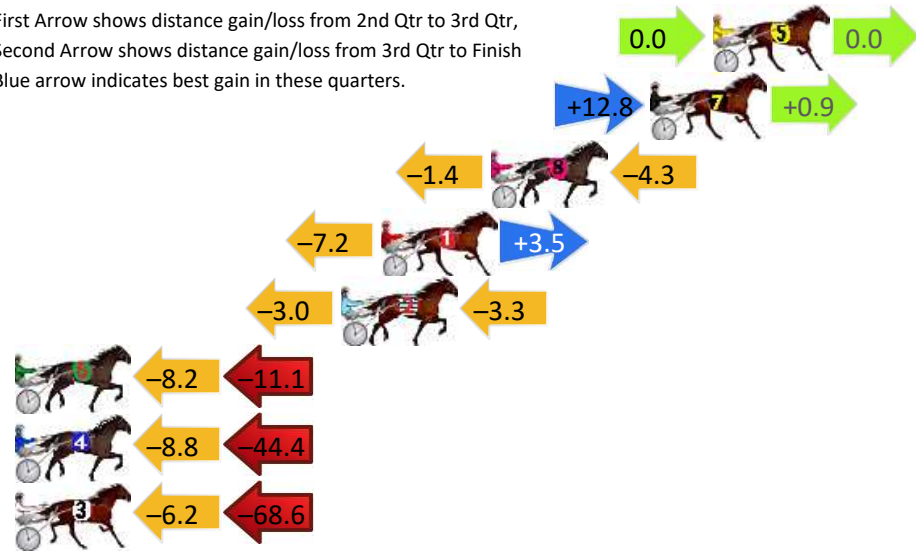

## Finish Position and metres gained

First Arrow shows distance gain/loss from 2nd Qtr to 3rd Qtr,  
Second Arrow shows distance gain/loss from 3rd Qtr to Finish  
Blue arrow indicates best gain in these quarters.

800

Visual positions in race at 2nd Quarter

400

Visual positions in race at 3rd Quarter

# Pinjarra Race 2 Distance 2185m

Monday, 2 December 2024

Gross Time: 2:41.40 MileRate: 1:58.90 LeadTime: 42.70s First Qtr: 31.70s Second Qtr: 29.30s Third Qtr: 28.20s Fourth Qtr: 29.50s

DATA TABLE: 800 / 400 Posi's are position from leader and (how wide the horse was at that position)