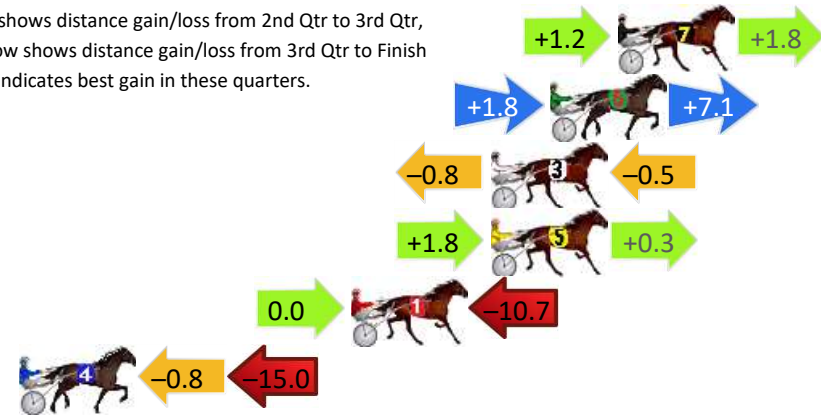

## Finish Position and metres gained

First Arrow shows distance gain/loss from 2nd Qtr to 3rd Qtr, Second Arrow shows distance gain/loss from 3rd Qtr to Finish Blue arrow indicates best gain in these quarters.

# Pinjarra Race 4 Distance 2185m

Monday, 2 December 2024

Gross Time: 2:41.50 MileRate: 1:58.90 LeadTime: 43.60s First Qtr: 31.80s Second Qtr: 29.90s Third Qtr: 28.80s Fourth Qtr: 27.40s

DATA TABLE: 800 / 400 Posi's are position from leader and (how wide the horse was at that position)