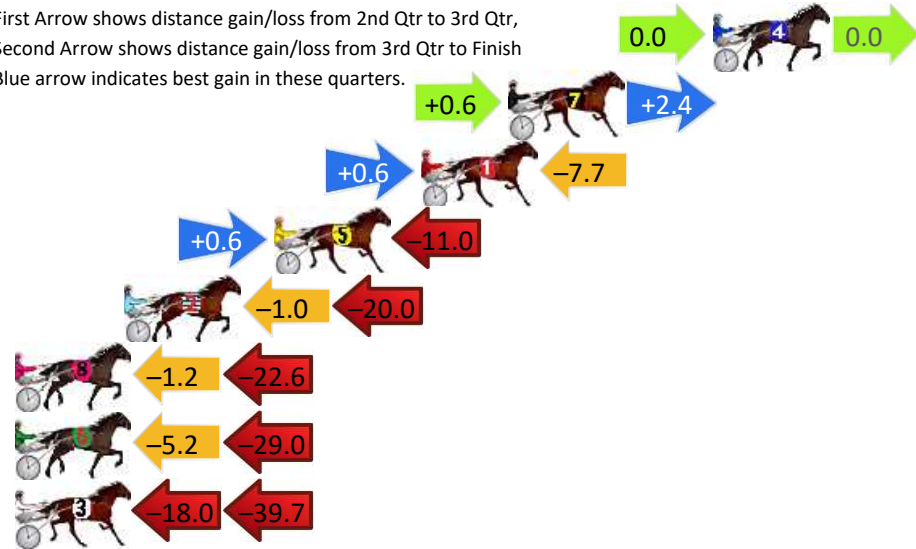

## Finish Position and metres gained

First Arrow shows distance gain/loss from 2nd Qtr to 3rd Qtr,  
Second Arrow shows distance gain/loss from 3rd Qtr to Finish  
Blue arrow indicates best gain in these quarters.

Visual positions in race at 2nd Quarter

Visual positions in race at 3rd Quarter

# Pinjarra Race 3 Distance 1684m

Monday, 2 December 2024

Gross Time: 1:59.20 MileRate: 1:53.90 LeadTime: 4.80s First Qtr: 28.60s Second Qtr: 29.40s Third Qtr: 28.50s Fourth Qtr: 27.90s

DATA TABLE: 800 / 400 Posi's are position from leader and (how wide the horse was at that position)