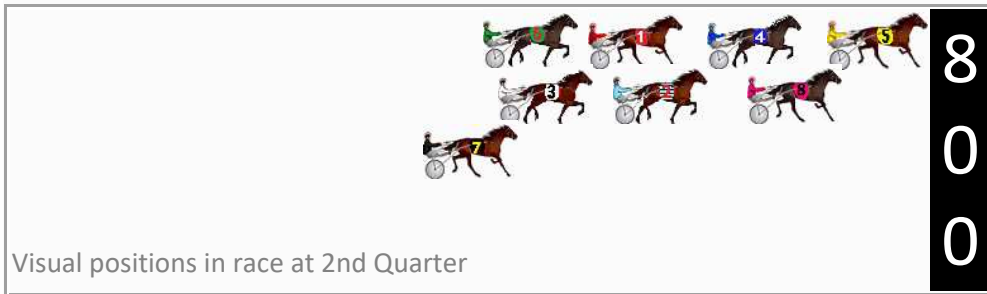

800

Visual positions in race at 2nd Quarter

400

Visual positions in race at 3rd Quarter

## Finish Position and metres gained

First Arrow shows distance gain/loss from 2nd Qtr to 3rd Qtr,  
Second Arrow shows distance gain/loss from 3rd Qtr to Finish  
Blue arrow indicates best gain in these quarters.