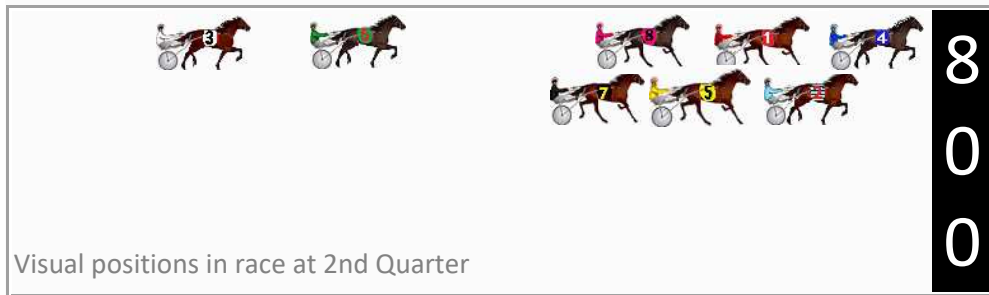

## Finish Position and metres gained

First Arrow shows distance gain/loss from 2nd Qtr to 3rd Qtr,  
Second Arrow shows distance gain/loss from 3rd Qtr to Finish  
Blue arrow indicates best gain in these quarters.

Visual positions in race at 2nd Quarter

Visual positions in race at 3rd Quarter

No	Horse	Plc	Mar	800 Posi	400 Posi	Time	3rd Qtr	4th Qt
4	MAXIMUM ROCK	1	0.0m	0.0m (0)	0.0m (0)	1:59.20	28.50s	27.90s
7	JIMMY ROCKS	2	8.2m	11.2m (1)	10.6m (1)	1:59.80	28.46s	27.73s
1	LADY CAMEL	3	11.7m	4.6m (0)	4.0m (0)	2:00.06	28.46s	28.43s
5	IDEAL INTEREST	4	17.6m	7.2m (1)	6.6m (2)	2:00.49	28.47s	28.66s
2	THELITTLE MASTER	5	23.6m	2.6m (1)	3.6m (1)	2:00.93	28.59s	29.29s
8	FLY EAGLEROSE	6	33.2m	9.4m (0)	10.6m (0)	2:01.64	28.60s	29.47s
6	NUCLEAR CRUISER	7	55.0m	20.8m (0)	26.0m (0)	2:03.23	28.89s	29.91s
3	ICY COLD	8	84.7m	27.0m (0)	45.0m (0)	2:05.41	29.79s	30.65s