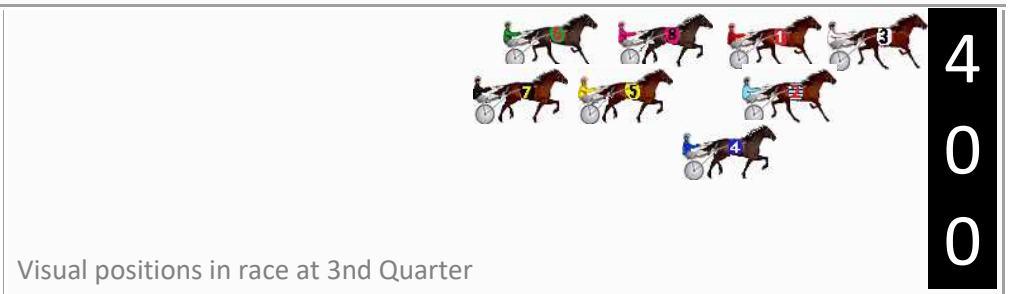

Pinjarra Race 6 Distance 2185m

Monday, 2 December 2024

Gross Time: 2:44.00 MileRate: 2:00.80 LeadTime: 43.70s First Qtr: 32.40s Second Qtr: 30.80s Third Qtr: 28.80s Fourth Qtr: 28.30s

DATA TABLE: 800 / 400 Posi's are position from leader and (how wide the horse was at that position)

NoHorse	Plc	Mar	800 Posi	400 Posi	Time	3rd Qtr	4th Qt
4 SWEET IVY	1	0.0m	6.8m (1)	5.8m (2)	2:44.00	28.73s	27.89s
8 BRULEE	2	1.3m	8.4m (0)	8.4m (0)	2:44.10	28.80s	27.80s
3 OUR LILIOU	3	1.4m	0.0m (0)	0.0m (0)	2:44.10	28.80s	28.40s
5 RECOVER LOVER	4	2.1m	11.0m (1)	10.0m (1)	2:44.16	28.72s	27.74s
7 ZARA TINDALL	5	4.0m	15.2m (1)	14.2m (1)	2:44.30	28.72s	27.58s
1 VINITA ROSE	6	4.5m	4.2m (0)	4.0m (0)	2:44.33	28.79s	28.34s
6 SPORTING GRACE	7	9.3m	12.8m (0)	13.0m (0)	2:44.69	28.81s	28.04s
2 BONNE AMOUR	8	10.6m	2.6m (1)	3.4m (1)	2:44.79	28.86s	28.81s

Finish Position and metres gained

First Arrow shows distance gain/loss from 2nd Qtr to 3rd Qtr, Second Arrow shows distance gain/loss from 3rd Qtr to Finish
Blue arrow indicates best gain in these quarters.