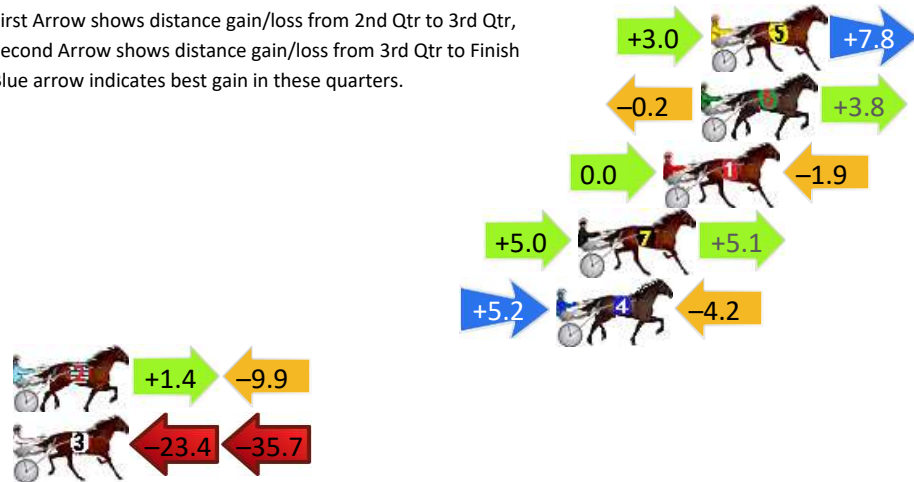

# Pinjarra Race 1 Distance 2116m

Monday, 2 December 2024

Gross Time: 2:42.90 MileRate: 2:02.70 LeadTime: 41.50s First Qtr: 29.70s Second Qtr: 31.90s Third Qtr: 29.70s Fourth Qtr: 30.10s

DATA TABLE: 800 / 400 Posi's are position from leader and (how wide the horse was at that position)

## Finish Position and metres gained

First Arrow shows distance gain/loss from 2nd Qtr to 3rd Qtr, Second Arrow shows distance gain/loss from 3rd Qtr to Finish Blue arrow indicates best gain in these quarters.

# Pinjarra Race 8 Distance 1684m

Monday, 2 December 2024

Gross Time: 2:03.60 MileRate: 1:58.10 LeadTime: 5.60s First Qtr: 29.60s Second Qtr: 29.80s Third Qtr: 30.00s Fourth Qtr: 28.60s

DATA TABLE: 800 / 400 Posi's are position from leader and (how wide the horse was at that position)