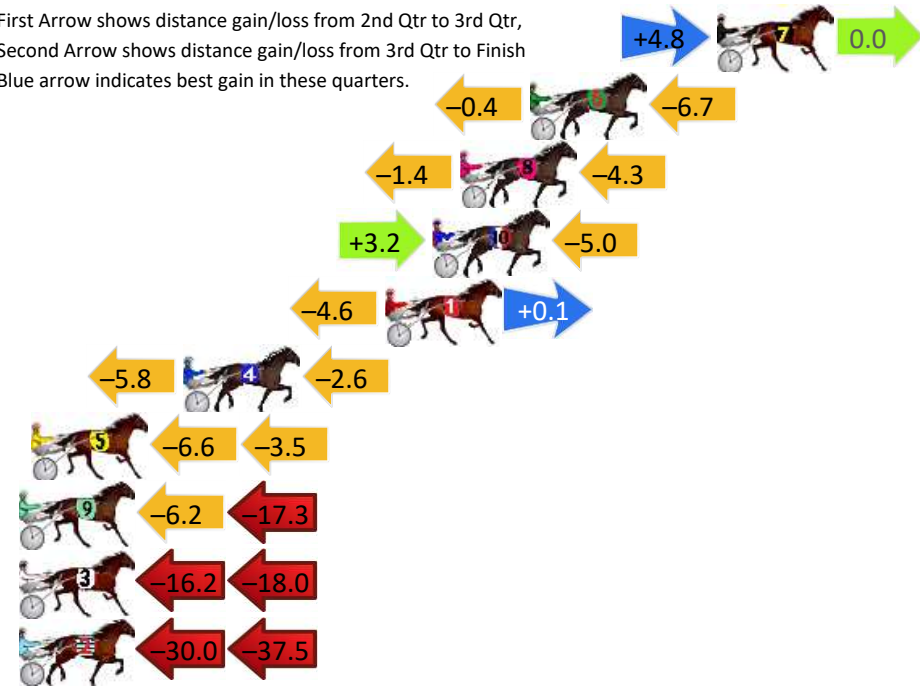

Finish Position and metres gained

First Arrow shows distance gain/loss from 2nd Qtr to 3rd Qtr, Second Arrow shows distance gain/loss from 3rd Qtr to Finish Blue arrow indicates best gain in these quarters.

Collie Race 6 Distance 2670m

Sunday, 17 November 2024

Gross Time: 3:28.90 MileRate: 2:05.00 LeadTime: 84.80s First Qtr: 31.70s Second Qtr: 31.10s Third Qtr: 30.20s Fourth Qtr: 31.10s

DATA TABLE: 800 / 400 Posi's are position from leader and (how wide the horse was at that position)

No	Horse	Plc	Mar	800 Posi	400 Posi	Time	3rd Qtr	4th Qt
7	BEEN SCOOTIN	1	0.0m	4.8m (2)	0.0m (1)	3:28.90	29.83s	31.10s
6	IM THE BEST	2	7.5m	0.4m (1)	0.8m (0)	3:29.51	30.22s	31.62s
8	ISAIDBOO	3	10.3m	4.6m (1)	6.0m (0)	3:29.74	30.30s	31.43s
10	MIKIPELO	4	11.4m	9.6m (2)	6.4m (1)	3:29.83	29.95s	31.49s
1	IMAHERO	5	13.3m	8.8m (0)	13.4m (1)	3:29.98	30.55s	31.09s
4	LUCIENNE	6	21.4m	13.0m (0)	18.8m (1)	3:30.64	30.64s	31.30s
5	ASHIMA	7	27.5m	17.4m (0)	24.0m (1)	3:31.14	30.70s	31.37s
9	VALHALLA MISS	8	33.1m	9.6m (1)	15.8m (2)	3:31.59	30.65s	32.44s
3	RAMBO RABBIT	9	34.2m	0.0m (0)	16.2m (0)	3:31.68	31.41s	32.49s
2	BONSTAR	10	217.5m	150.0m (0)	180.0m (0)	3:46.59	32.44s	34.00s