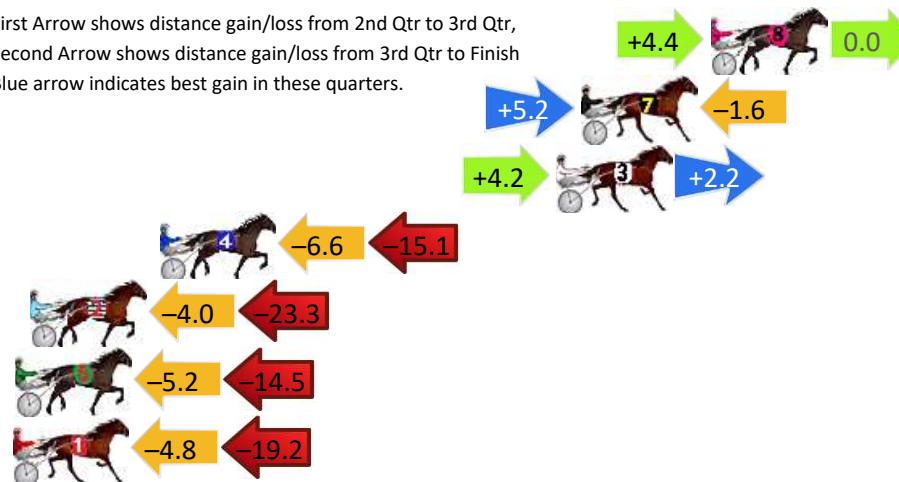

No	Horse	Plc	Mar	800 Posi	400 Posi	Time	3rd Qtr	4th Qt
7	BEEN SCOOTIN	1	0.0m	4.8m (2)	0.0m (1)	3:28.90	29.83s	31.10s
6	IM THE BEST	2	7.5m	0.4m (1)	0.8m (0)	3:29.51	30.22s	31.62s
8	ISAIDBOO	3	10.3m	4.6m (1)	6.0m (0)	3:29.74	30.30s	31.43s
10	MIKIPELO	4	11.4m	9.6m (2)	6.4m (1)	3:29.83	29.95s	31.49s
1	IMAHERO	5	13.3m	8.8m (0)	13.4m (1)	3:29.98	30.55s	31.09s
4	LUCIENNE	6	21.4m	13.0m (0)	18.8m (1)	3:30.64	30.64s	31.30s
5	ASHIMA	7	27.5m	17.4m (0)	24.0m (1)	3:31.14	30.70s	31.37s
9	VALHALLA MISS	8	33.1m	9.6m (1)	15.8m (2)	3:31.59	30.65s	32.44s
3	RAMBO RABBIT	9	34.2m	0.0m (0)	16.2m (0)	3:31.68	31.41s	32.49s
2	BONSTAR	10	217.5m	150.0m (0)	180.0m (0)	3:46.59	32.44s	34.00s

Finish Position and metres gained

First Arrow shows distance gain/loss from 2nd Qtr to 3rd Qtr, Second Arrow shows distance gain/loss from 3rd Qtr to Finish
Blue arrow indicates best gain in these quarters.

Collie Race 7 Distance 2050m

Sunday, 17 November 2024

Gross Time: 2:39.90 MileRate: 2:05.50 LeadTime: 33.40s First Qtr: 31.40s Second Qtr: 32.50s Third Qtr: 32.30s Fourth Qtr: 30.30s

DATA TABLE: 800 / 400 Posi's are position from leader and (how wide the horse was at that position)