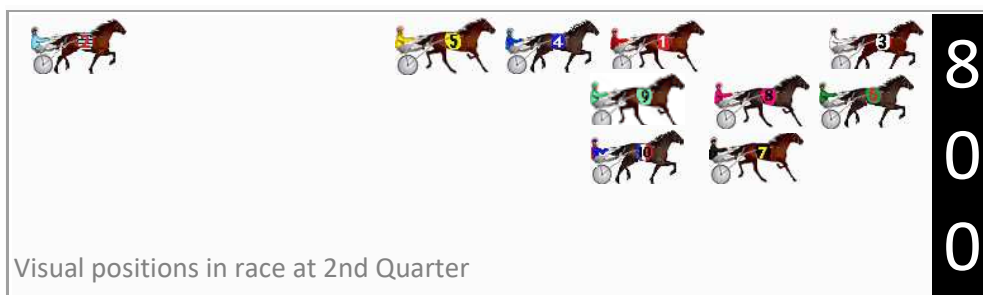

Collie Race 6 Distance 2670m

Sunday, 17 November 2024

Gross Time: 3:28.90 MileRate: 2:05.00 LeadTime: 84.80s First Qtr: 31.70s Second Qtr: 31.10s Third Qtr: 30.20s Fourth Qtr: 31.10s

DATA TABLE: 800 / 400 Posi's are position from leader and (how wide the horse was at that position)

No	Horse	Plc	Mar	800 Posi	400 Posi	Time	3rd Qtr	4th Qt
7	BEEN SCOOTIN	1	0.0m	4.8m (2)	0.0m (1)	3:28.90	29.83s	31.10s
6	IM THE BEST	2	7.5m	0.4m (1)	0.8m (0)	3:29.51	30.22s	31.62s
8	ISAIDBOO	3	10.3m	4.6m (1)	6.0m (0)	3:29.74	30.30s	31.43s
10	MIKIPELO	4	11.4m	9.6m (2)	6.4m (1)	3:29.83	29.95s	31.49s
1	IMAHERO	5	13.3m	8.8m (0)	13.4m (1)	3:29.98	30.55s	31.09s
4	LUCIENNE	6	21.4m	13.0m (0)	18.8m (1)	3:30.64	30.64s	31.30s
5	ASHIMA	7	27.5m	17.4m (0)	24.0m (1)	3:31.14	30.70s	31.37s
9	VALHALLA MISS	8	33.1m	9.6m (1)	15.8m (2)	3:31.59	30.65s	32.44s
3	RAMBO RABBIT	9	34.2m	0.0m (0)	16.2m (0)	3:31.68	31.41s	32.49s
2	BONSTAR	10	217.5m	150.0m (0)	180.0m (0)	3:46.59	32.44s	34.00s

Finish Position and metres gained

First Arrow shows distance gain/loss from 2nd Qtr to 3rd Qtr, Second Arrow shows distance gain/loss from 3rd Qtr to Finish
Blue arrow indicates best gain in these quarters.