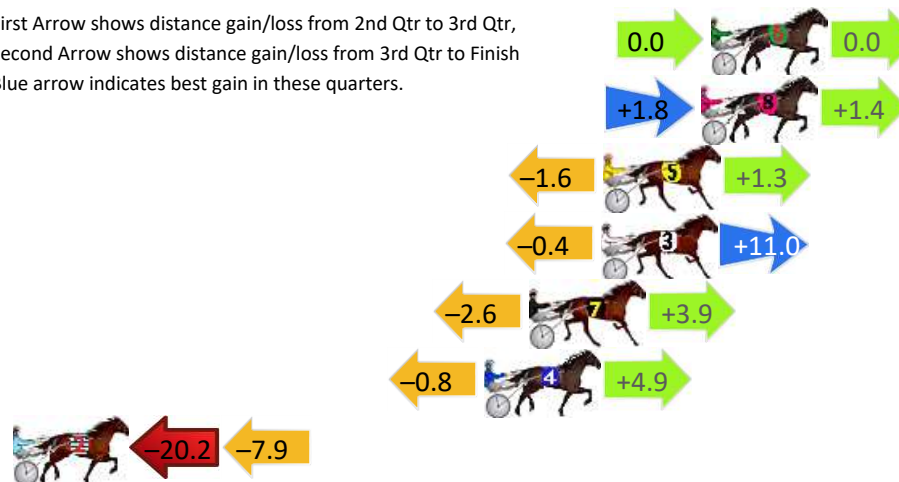

Collie Race 1 Distance 2050m

Sunday, 17 November 2024

Gross Time: 2:42.00 MileRate: 2:07.10 LeadTime: 37.30s First Qtr: 33.40s Second Qtr: 32.40s Third Qtr: 30.00s Fourth Qtr: 28.90s

DATA TABLE: 800 / 400 Posi's are position from leader and (how wide the horse was at that position)

Finish Position and metres gained

First Arrow shows distance gain/loss from 2nd Qtr to 3rd Qtr, Second Arrow shows distance gain/loss from 3rd Qtr to Finish. Blue arrow indicates best gain in these quarters.