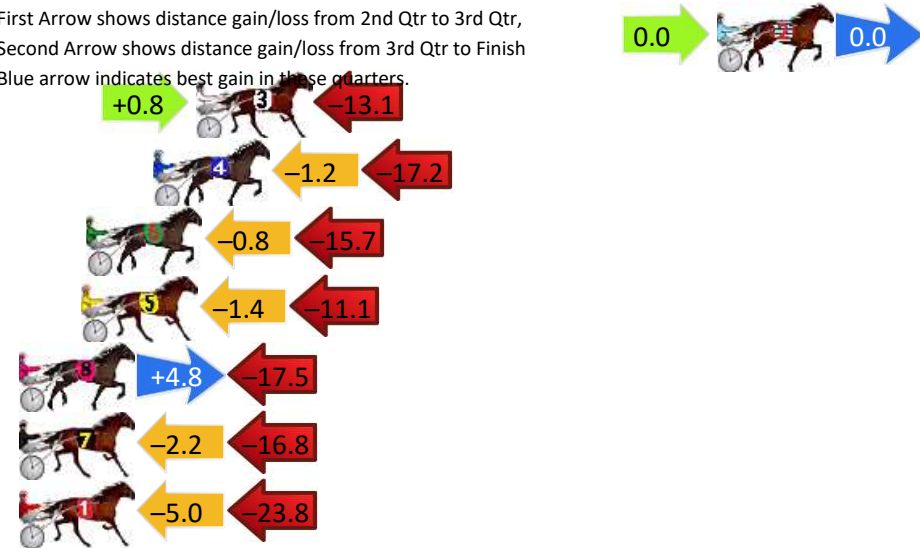

Finish Position and metres gained

First Arrow shows distance gain/loss from 2nd Qtr to 3rd Qtr, Second Arrow shows distance gain/loss from 3rd Qtr to Finish. Blue arrow indicates best gain in these quarters.

Collie Race 2 Distance 2050m

Sunday, 17 November 2024

Gross Time: 2:36.30 MileRate: 2:02.70 LeadTime: 34.10s First Qtr: 31.10s Second Qtr: 31.30s Third Qtr: 30.80s Fourth Qtr: 29.00s

DATA TABLE: 800 / 400 Posi's are position from leader and (how wide the horse was at that position)

Finish Position and metres gained

First Arrow shows distance gain/loss from 2nd Qtr to 3rd Qtr,
Second Arrow shows distance gain/loss from 3rd Qtr to Finish
Blue arrow indicates best gain in those quarters.