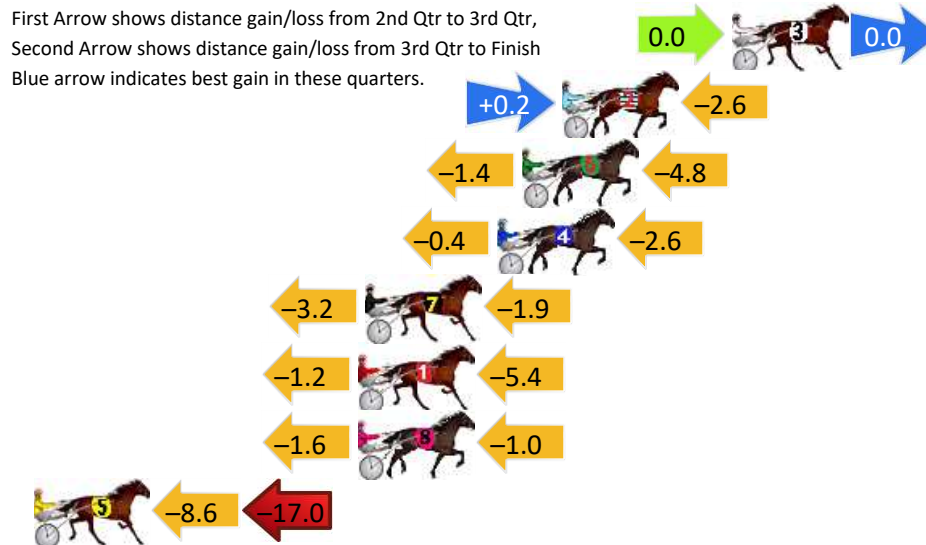

Collie Race 4 Distance 2050m

Sunday, 17 November 2024

Gross Time: 2:36.50 MileRate: 2:02.90 LeadTime: 33.10s First Qtr: 31.60s Second Qtr: 31.20s Third Qtr: 30.80s Fourth Qtr: 29.80s

DATA TABLE: 800 / 400 Posi's are position from leader and (how wide the horse was at that position)

No	Horse	Plc	Mar	800 Posi	400 Posi	Time	3rd Qtr	4th Qt
3	SECRET REACTION	1	0.0m	0.0m (0)	0.0m (0)	2:36.50	30.80s	29.80s
2	PETER ROMEO	2	6.8m	4.4m (0)	4.2m (0)	2:37.03	30.79s	29.99s
6	ROCKIN THE TREND	3	8.4m	2.2m (1)	3.6m (1)	2:37.16	30.91s	30.16s
4	SUNDANCER RAINBOW	4	9.4m	6.4m (1)	6.8m (2)	2:37.23	30.83s	29.99s
7	THE RIGHTEOUS	5	14.7m	9.6m (2)	12.8m (1)	2:37.65	31.04s	29.94s
1	FLAMING CULLEN	6	15.0m	8.4m (0)	9.6m (0)	2:37.67	30.90s	30.20s
8	TIGER LOU	7	15.0m	12.4m (0)	14.0m (0)	2:37.67	30.92s	29.87s
5	MILITARY STAR	8	36.2m	10.6m (1)	19.2m (0)	2:39.33	31.47s	31.06s

Finish Position and metres gained

800

Visual positions in race at 2nd Quarter