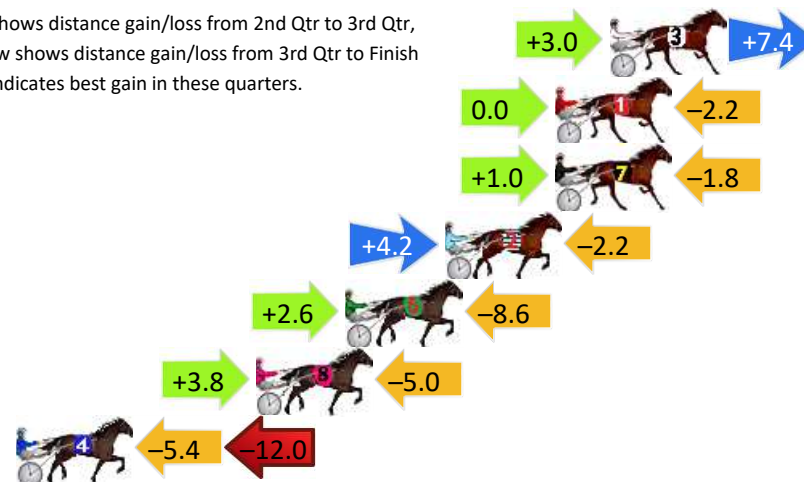

DATA TABLE: 800 / 400 Posi's are position from leader and (how wide the horse was at that position)

No	Horse	Plc	Mar	800 Posi	400 Posi	Time	3rd Qtr	4th Qt
3	SECRET REACTION	1	0.0m	0.0m (0)	0.0m (0)	2:36.50	30.80s	29.80s
2	PETER ROMEO	2	6.8m	4.4m (0)	4.2m (0)	2:37.03	30.79s	29.99s
6	ROCKIN THE TREND	3	8.4m	2.2m (1)	3.6m (1)	2:37.16	30.91s	30.16s
4	SUNDANCER RAINBOW	4	9.4m	6.4m (1)	6.8m (2)	2:37.23	30.83s	29.99s
7	THE RIGHTEOUS	5	14.7m	9.6m (2)	12.8m (1)	2:37.65	31.04s	29.94s
1	FLAMING CULLEN	6	15.0m	8.4m (0)	9.6m (0)	2:37.67	30.90s	30.20s
8	TIGER LOU	7	15.0m	12.4m (0)	14.0m (0)	2:37.67	30.92s	29.87s
5	MILITARY STAR	8	36.2m	10.6m (1)	19.2m (0)	2:39.33	31.47s	31.06s

Finish Position and metres gained

800

Visual positions in race at 2nd Quarter

400

Visual positions in race at 3rd Quarter

Collie Race 5 Distance 2050m

Sunday, 17 November 2024

Gross Time: 2:41.20 MileRate: 2:06.60 LeadTime: 34.60s First Qtr: 32.20s Second Qtr: 32.70s Third Qtr: 30.60s Fourth Qtr: 31.10s

DATA TABLE: 800 / 400 Posi's are position from leader and (how wide the horse was at that position)

No	Horse	Plc	Mar	800 Posi	400 Posi	Time	3rd Qtr	4th Qt
3	CHALKY WHITE	1	0.0m	10.4m (1)	7.4m (2)	2:41.20	30.37s	30.53s
1	VEEFORVICTORY	2	2.2m	0.0m (0)	0.0m (0)	2:41.38	30.60s	31.27s
7	MY GRAND ANGUS	2	2.2m	1.4m (1)	0.4m (1)	2:41.38	30.52s	31.24s
2	THE THIRSTY VET	4	6.6m	8.6m (0)	4.4m (0)	2:41.74	30.28s	31.27s
6	FUNKY MUSIC	5	10.6m	4.6m (0)	2.0m (2)	2:42.06	30.40s	31.76s
8	LOVE DEVINE	6	14.2m	13.0m (2)	9.2m (0)	2:42.35	30.31s	31.49s
4	GALEOCERDO CUVIER	7	23.8m	6.4m (1)	11.8m (2)	2:43.14	31.01s	32.03s

Finish Position and metres gained

First Arrow shows distance gain/loss from 2nd Qtr to 3rd Qtr, Second Arrow shows distance gain/loss from 3rd Qtr to Finish Blue arrow indicates best gain in these quarters.