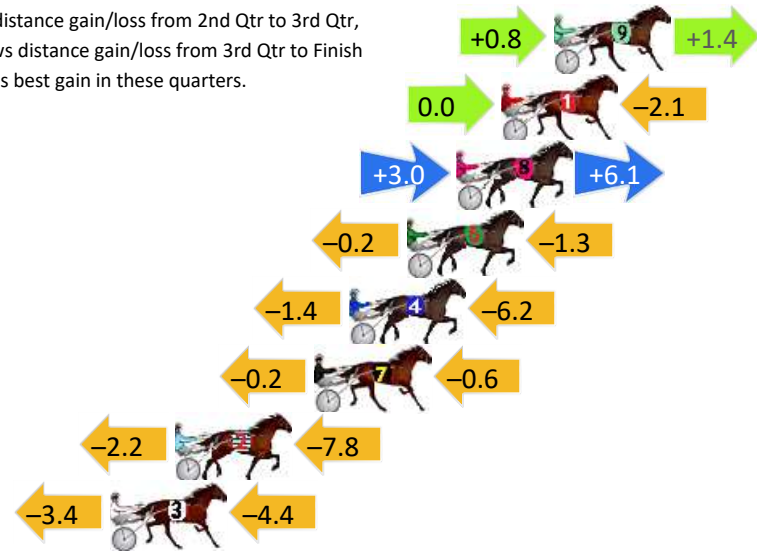

Finish Position and metres gained

First Arrow shows distance gain/loss from 2nd Qtr to 3rd Qtr,
Second Arrow shows distance gain/loss from 3rd Qtr to Finish
Blue arrow indicates best gain in those quarters.

8
0
0

Visual positions in race at 2nd Quarter

4
0
0

Visual positions in race at 3rd Quarter

Collie Race 3 Distance 2050m

Sunday, 17 November 2024

Gross Time: 2:37.50 MileRate: 2:03.60 LeadTime: 32.20s First Qtr: 32.90s Second Qtr: 32.30s Third Qtr: 29.90s Fourth Qtr: 30.20s

DATA TABLE: 800 / 400 Posi's are position from leader and (how wide the horse was at that position)

No	Horse	Plc	Mar	800 Posi	400 Posi	Time	3rd Qtr	4th Qt
9	ALTAIR STAR	1	0.0m	2.2m (2)	1.4m (2)	2:37.50	29.84s	30.09s
1	HEAVENLY BLISS	2	2.1m	0.0m (0)	0.0m (0)	2:37.67	29.90s	30.36s
8	STATE MY CASE	3	3.9m	13.0m (0)	10.0m (2)	2:37.81	29.68s	29.74s
6	IMMACHULATE	4	5.9m	4.4m (0)	4.6m (0)	2:37.97	29.91s	30.30s
4	FOLLOW THE MILKYWAY	5	8.2m	0.6m (1)	2.0m (1)	2:38.15	30.00s	30.67s
7	BATAVIA STORM	6	9.6m	8.8m (0)	9.0m (0)	2:38.26	29.91s	30.25s
2	SWEET SUZI	7	15.2m	5.2m (1)	7.4m (1)	2:38.70	30.06s	30.79s
3	OUR MUSICAL MOTION	8	17.8m	10.0m (1)	13.4m (0)	2:38.91	30.15s	30.53s

Finish Position and metres gained

First Arrow shows distance gain/loss from 2nd Qtr to 3rd Qtr, Second Arrow shows distance gain/loss from 3rd Qtr to Finish
Blue arrow indicates best gain in these quarters.