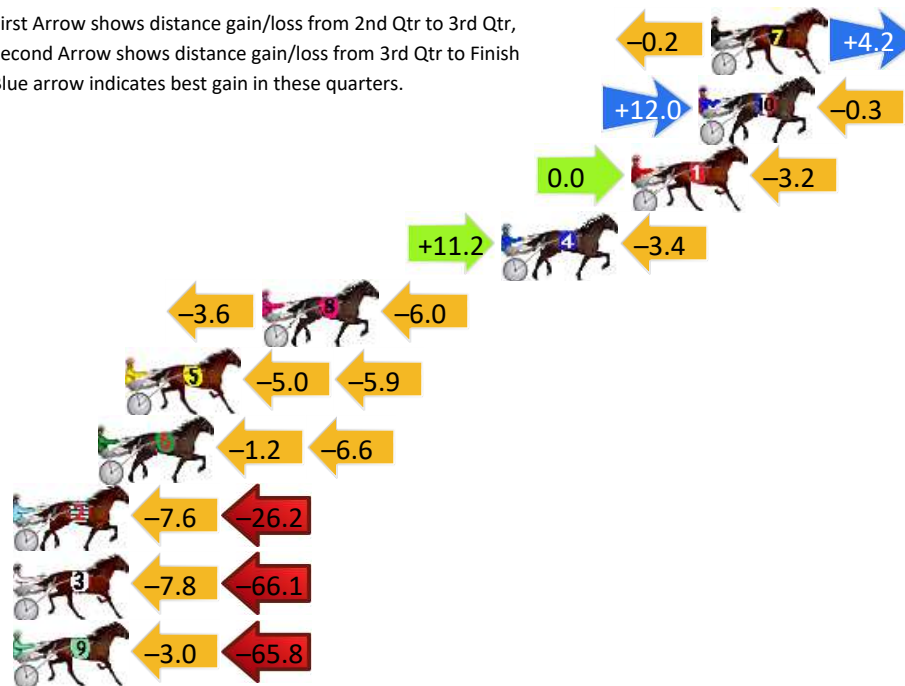

No	Horse	Plc	Mar	800 Posi	400 Posi	Time	3rd Qtr	4th Qt
3	LUCKY COPY	1	0.0m	0.0m (0)	0.0m (0)	2:45.60	28.70s	28.60s
5	THE FIRST CUT	2	7.7m	2.6m (1)	4.6m (1)	2:46.18	28.84s	28.82s
8	ITS MAA TIME	3	12.5m	13.0m (1)	15.6m (1)	2:46.54	28.88s	28.38s
1	DREAM WORLD MISS	4	14.2m	4.6m (0)	5.2m (0)	2:46.67	28.74s	29.24s
4	CHEKKER	5	17.5m	7.2m (1)	9.6m (1)	2:46.91	28.87s	29.16s
2	THREE FLAMES	6	23.4m	15.2m (0)	26.4m (0)	2:47.36	29.50s	28.39s
7	LYCA FANTASY	7	39.0m	10.2m (0)	16.8m (0)	2:48.53	29.17s	30.18s
9	GRACEFUL SHARK	8	39.6m	20.2m (0)	32.0m (0)	2:48.57	29.54s	29.14s
6	LUNAR MISS	9	51.5m	18.0m (1)	24.4m (1)	2:49.47	29.16s	30.53s

Finish Position and metres gained

800

Visual positions in race at 2nd Quarter

400

Visual positions in race at 3rd Quarter

Northam Race 2 Distance 2190m

Saturday, 16 November 2024

Gross Time: 2:45.30 MileRate: 2:01.50 LeadTime: 44.60s First Qtr: 31.40s Second Qtr: 30.90s Third Qtr: 29.80s Fourth Qtr: 28.60s

DATA TABLE: 800 / 400 Posi's are position from leader and (how wide the horse was at that position)

NoHorse	Plc	Mar	800 Posi	400 Posi	Time	3rd Qtr	4th Qt
7 SHEZA SASSY LASSY	1	0.0m	4.0m (0)	4.2m (0)	2:45.30	29.81s	28.30s
10 DRIVE LINE	2	0.5m	12.2m (2)	0.2m (1)	2:45.34	28.93s	28.62s
1 DON DIABLO	3	3.2m	0.0m (0)	0.0m (0)	2:45.54	29.80s	28.83s
4 CODENAME ELLIOT	4	8.4m	16.2m (2)	5.0m (2)	2:45.93	28.99s	28.84s
8 WALLEN	5	18.0m	8.4m (0)	12.0m (0)	2:46.65	30.07s	29.03s
5 COUNT BOSCAR	6	23.5m	12.6m (0)	17.6m (0)	2:47.06	30.17s	29.02s
6 AIR MARSHAL	7	24.6m	16.8m (0)	18.0m (1)	2:47.15	29.90s	29.07s
2 IM GRAFTER	8	38.2m	4.4m (1)	12.0m (1)	2:48.17	30.39s	30.46s
3 MIDNIGHT REUNION	9	73.9m	0.0m (1)	7.8m (1)	2:50.85	30.46s	33.30s
9 ROCKNROLL JEWEL	10	77.6m	8.8m (1)	11.8m (2)	2:51.13	30.12s	33.28s

Finish Position and metres gained

First Arrow shows distance gain/loss from 2nd Qtr to 3rd Qtr, Second Arrow shows distance gain/loss from 3rd Qtr to Finish
Blue arrow indicates best gain in these quarters.