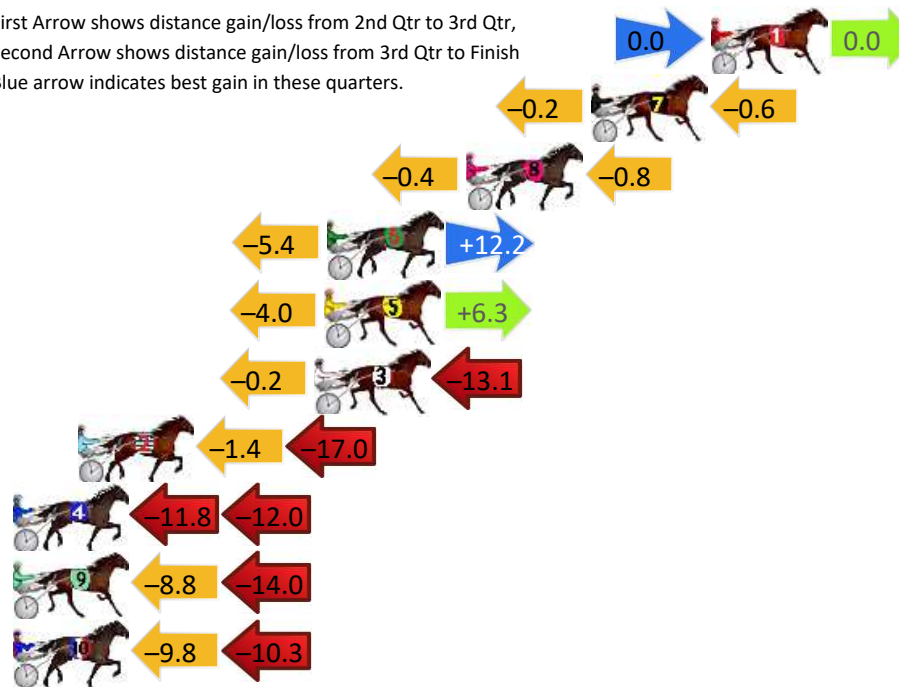

Finish Position and metres gained

First Arrow shows distance gain/loss from 2nd Qtr to 3rd Qtr, Second Arrow shows distance gain/loss from 3rd Qtr to Finish
Blue arrow indicates best gain in these quarters.

800

Visual positions in race at 2nd Quarter

400

Visual positions in race at 3rd Quarter

Northam Race 5 Distance 2190m

Saturday, 16 November 2024

Gross Time: 2:41.20 MileRate: 1:58.40 LeadTime: 44.50s First Qtr: 30.00s Second Qtr: 29.80s Third Qtr: 28.30s Fourth Qtr: 28.60s

DATA TABLE: 800 / 400 Posi's are position from leader and (how wide the horse was at that position)

No	Horse	Plc	Mar	800 Posi	400 Posi	Time	3rd Qtr	4th Qt
1	POCKET THE CHANGE	1	0.0m	0.0m (0)	0.0m (0)	2:41.20	28.30s	28.60s
7	ELLUCIFER	2	4.8m	4.0m (0)	4.2m (0)	2:41.56	28.31s	28.64s
8	LOMBO MITCHINSON	3	9.8m	8.6m (0)	9.0m (0)	2:41.94	28.33s	28.66s
6	AMERICAN MONARCH	4	15.4m	22.2m (1)	27.6m (2)	2:42.36	28.69s	27.73s
5	MAJIC BAY	5	15.5m	17.8m (1)	21.8m (2)	2:42.36	28.59s	28.15s
3	RELLIM	6	15.9m	2.6m (1)	2.8m (1)	2:42.39	28.31s	29.53s
2	YA BETTOR FOLLOWME	7	25.4m	7.0m (1)	8.4m (1)	2:43.11	28.39s	29.81s
4	SWANBOURNE SPUNK	8	36.6m	12.8m (1)	24.6m (1)	2:43.95	29.13s	29.45s
9	ZYANYA	9	36.6m	13.8m (0)	22.6m (0)	2:43.95	28.92s	29.60s
10	SISTER ACT	10	39.1m	19.0m (0)	28.8m (0)	2:44.14	28.99s	29.33s

Finish Position and metres gained

First Arrow shows distance gain/loss from 2nd Qtr to 3rd Qtr, Second Arrow shows distance gain/loss from 3rd Qtr to Finish. Blue arrow indicates best gain in these quarters.