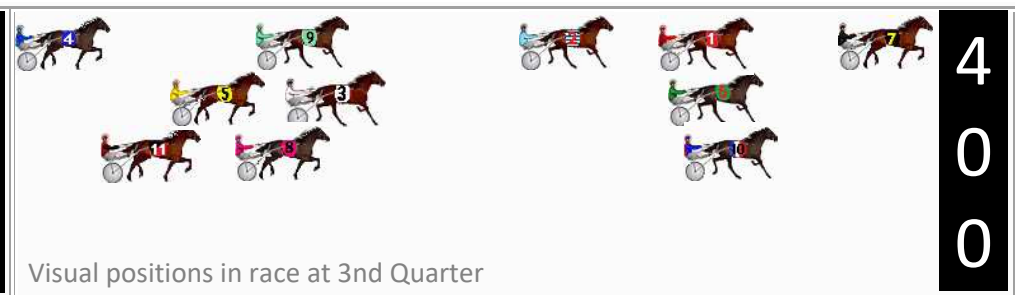

Northam Race 6 Distance 2150m

Saturday, 16 November 2024

Gross Time: 2:43.70 MileRate: 2:01.90 LeadTime: 45.80s First Qtr: 29.50s Second Qtr: 30.20s Third Qtr: 29.20s Fourth Qtr: 29.00s

DATA TABLE: 800 / 400 Posi's are position from leader and (how wide the horse was at that position)

No	Horse	Plc	Mar	800 Posi	400 Posi	Time	3rd Qtr	4th Qt
7	JACKIE DANIELS	1	0.0m	0.0m (0)	0.0m (0)	2:43.70	29.20s	29.00s
1	JACK MANNIX	2	9.7m	7.4m (0)	7.2m (0)	2:44.44	29.19s	29.18s
6	MAJOR DALTON	3	14.0m	15.8m (0)	6.8m (1)	2:44.77	28.55s	29.52s
2	PENTHOUSE	4	14.5m	11.6m (0)	12.8m (0)	2:44.80	29.29s	29.12s
10	YOUR GRACE	5	22.9m	19.0m (2)	6.2m (2)	2:45.44	28.28s	30.20s
11	ADDA PARIS	6	30.8m	28.4m (0)	29.6m (2)	2:46.04	29.29s	29.09s
8	MONTEGO	7	34.3m	20.4m (1)	24.2m (2)	2:46.31	29.48s	29.73s
5	VISITING HOURS	8	36.9m	24.4m (0)	26.8m (1)	2:46.51	29.38s	29.73s
3	RISING SPIRIT	9	42.2m	16.4m (1)	22.2m (1)	2:46.91	29.62s	30.44s
9	GOODONYA MATE	10	52.1m	20.2m (0)	23.4m (0)	2:47.66	29.44s	31.07s
4	SHES A LUCKY PENNY	11	186.2m	80.0m (0)	130.0m (0)	2:57.87	32.83s	33.05s

Finish Position and metres gained