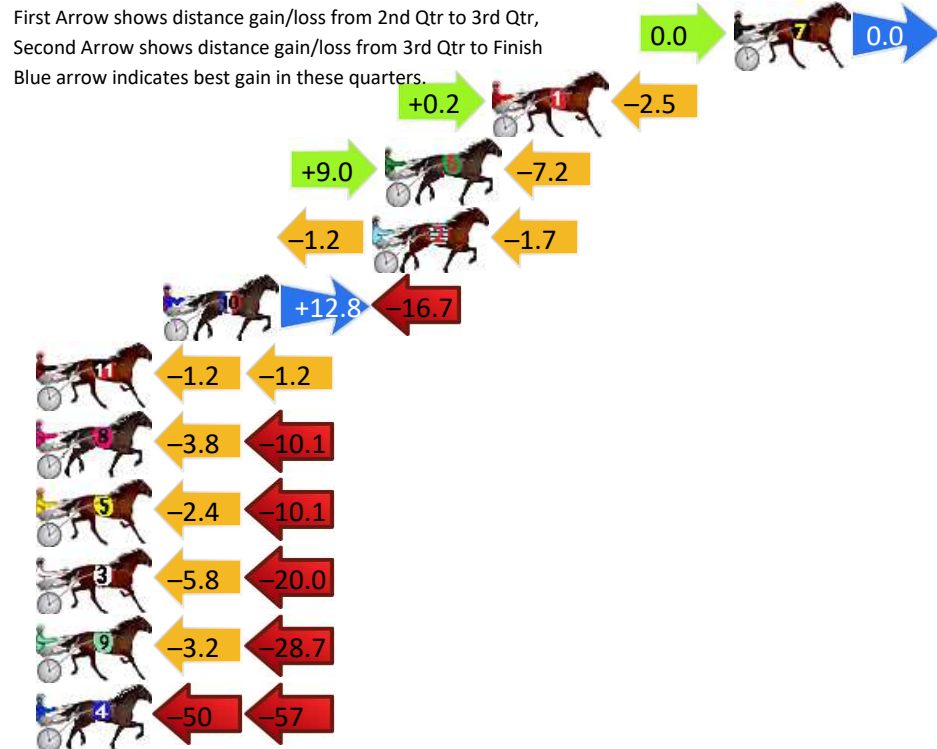

Northam Race 6 Distance 2150m

Saturday, 16 November 2024

Gross Time: 2:43.70 MileRate: 2:01.90 LeadTime: 45.80s First Qtr: 29.50s Second Qtr: 30.20s Third Qtr: 29.20s Fourth Qtr: 29.00s

DATA TABLE: 800 / 400 Posi's are position from leader and (how wide the horse was at that position)

No	Horse	Plc	Mar	800 Posi	400 Posi	Time	3rd Qtr	4th Qt
7	JACKIE DANIELS	1	0.0m	0.0m (0)	0.0m (0)	2:43.70	29.20s	29.00s
1	JACK MANNIX	2	9.7m	7.4m (0)	7.2m (0)	2:44.44	29.19s	29.18s
6	MAJOR DALTON	3	14.0m	15.8m (0)	6.8m (1)	2:44.77	28.55s	29.52s
2	PENTHOUSE	4	14.5m	11.6m (0)	12.8m (0)	2:44.80	29.29s	29.12s
10	YOUR GRACE	5	22.9m	19.0m (2)	6.2m (2)	2:45.44	28.28s	30.20s
11	ADDA PARIS	6	30.8m	28.4m (0)	29.6m (2)	2:46.04	29.29s	29.09s
8	MONTEGO	7	34.3m	20.4m (1)	24.2m (2)	2:46.31	29.48s	29.73s
5	VISITING HOURS	8	36.9m	24.4m (0)	26.8m (1)	2:46.51	29.38s	29.73s
3	RISING SPIRIT	9	42.2m	16.4m (1)	22.2m (1)	2:46.91	29.62s	30.44s
9	GOODONYA MATE	10	52.1m	20.2m (0)	23.4m (0)	2:47.66	29.44s	31.07s
4	SHES A LUCKY PENNY	11	186.2m	80.0m (0)	130.0m (0)	2:57.87	32.83s	33.05s

Finish Position and metres gained