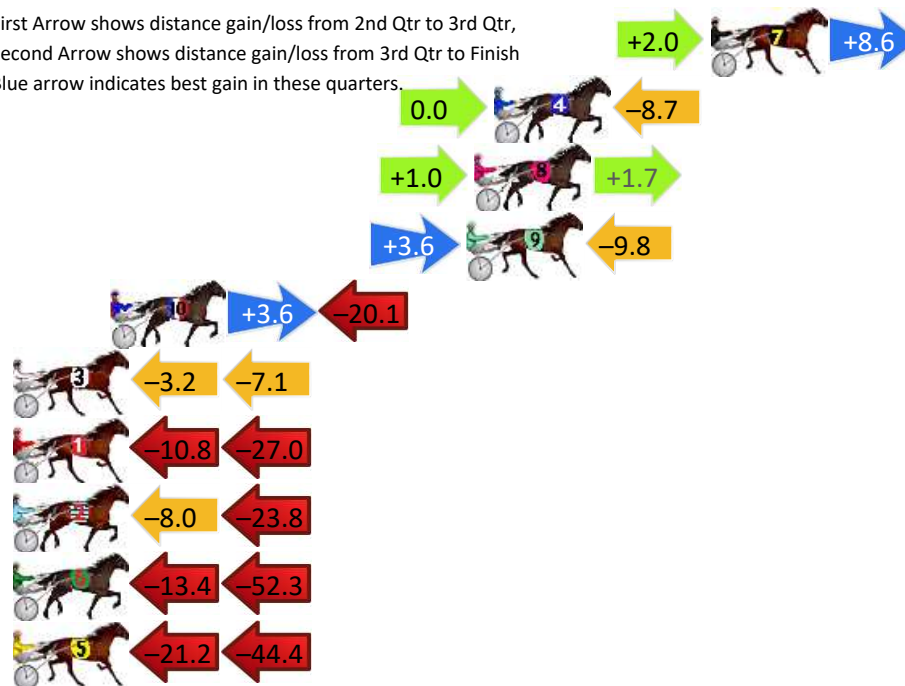

Northam Race 7 Distance 2190m

Saturday, 16 November 2024

Gross Time: 2:42.70 MileRate: 1:59.50 LeadTime: 42.90s First Qtr: 30.20s Second Qtr: 30.10s Third Qtr: 29.70s Fourth Qtr: 29.80s

DATA TABLE: 800 / 400 Posi's are position from leader and (how wide the horse was at that position)

No	Horse	Plc	Mar	800 Posi	400 Posi	Time	3rd Qtr	4th Qt
7	RAKERO RAIDER	1	0.0m	10.6m (1)	8.6m (1)	2:42.70	29.55s	29.16s
4	BATAVIA PLAYBOY	2	8.7m	0.0m (0)	0.0m (0)	2:43.38	29.70s	30.44s
8	KEPTAIN COURAGEOUS	3	9.5m	12.2m (0)	11.2m (0)	2:43.44	29.63s	29.67s
9	CROWDED REACTOR	4	9.8m	3.6m (2)	0.0m (1)	2:43.47	29.43s	30.53s
10	FIREPLAY	5	24.1m	7.6m (2)	4.0m (1)	2:44.58	29.43s	31.29s
3	DANNIKA	6	29.1m	18.8m (1)	22.0m (0)	2:44.97	29.94s	30.33s
1	BANK NOTICE	7	46.0m	8.2m (0)	19.0m (1)	2:46.29	30.50s	31.80s
2	STAPLETON	8	46.4m	14.6m (1)	22.6m (2)	2:46.32	30.29s	31.56s
6	COHLIN	9	69.9m	4.2m (0)	17.6m (0)	2:48.16	30.68s	33.67s
5	IDEAL WHITBY	10	72.2m	6.6m (1)	27.8m (0)	2:48.34	31.26s	33.09s

Finish Position and metres gained

First Arrow shows distance gain/loss from 2nd Qtr to 3rd Qtr, Second Arrow shows distance gain/loss from 3rd Qtr to Finish. Blue arrow indicates best gain in these quarters.

800

Visual positions in race at 2nd Quarter