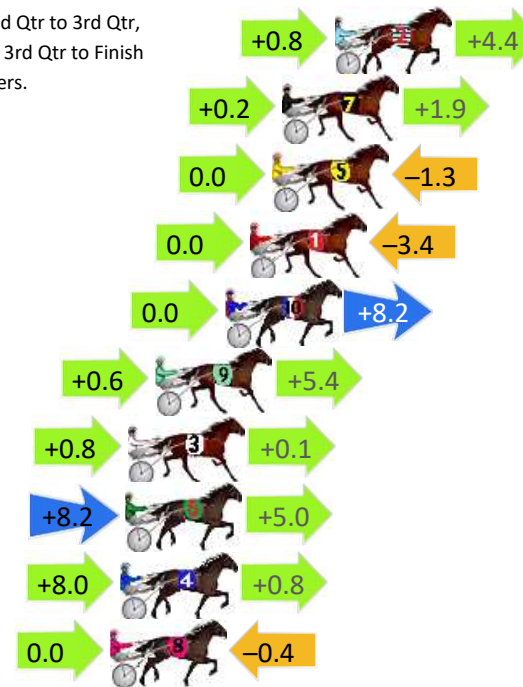

No	Horse	Plc	Mar	800 Posi	400 Posi	Time	3rd Qtr	4th Qt
1	HENTY	1	0.0m	0.0m (0)	0.0m (0)	2:48.50	30.70s	27.90s
9	CHIEF COPY	2	2.9m	2.4m (1)	2.2m (1)	2:48.71	30.69s	27.95s
5	BACK ON LINE	3	10.9m	4.8m (0)	4.4m (0)	2:49.30	30.69s	28.35s
8	LUCKSAFORTUNE	4	15.3m	13.2m (0)	13.0m (0)	2:49.62	30.69s	28.06s
3	MAJOR BUZZ	5	20.0m	9.2m (0)	8.8m (0)	2:49.97	30.71s	28.68s
6	MUMMAS LITTLE STAR	6	31.5m	11.2m (1)	12.2m (1)	2:50.81	30.84s	29.24s
7	BARTLETT	7	38.0m	18.2m (0)	18.4m (0)	2:51.29	30.78s	29.26s
10	WHOOPSADAISY	8	39.4m	16.6m (1)	17.4m (1)	2:51.39	30.83s	29.43s
4	MELORSUE DEE	9	43.8m	7.0m (1)	7.6m (1)	2:51.71	30.87s	30.41s

800

Visual positions in race at 2nd Quarter

400

Visual positions in race at 3rd Quarter

Northam Race 4 Distance 2190m

Saturday, 16 November 2024

Gross Time: 2:46.70 MileRate: 2:02.50 LeadTime: 46.00s First Qtr: 32.00s Second Qtr: 31.20s Third Qtr: 29.20s Fourth Qtr: 28.30s

DATA TABLE: 800 / 400 Posi's are position from leader and (how wide the horse was at that position)

No	Horse	Plc	Mar	800 Posi	400 Posi	Time	3rd Qtr	4th Qt
2	MISTER PICCOLO	1	0.0m	5.2m (1)	4.4m (2)	2:46.70	29.14s	27.99s
7	SPUDMEISTER	2	2.1m	4.2m (0)	4.0m (0)	2:46.86	29.18s	28.17s
5	CULLEN STAR	3	2.5m	1.2m (1)	1.2m (1)	2:46.89	29.20s	28.39s
1	IL BANDITO	4	3.4m	0.0m (0)	0.0m (0)	2:46.95	29.20s	28.54s
10	SHES A MARE	5	4.4m	12.6m (0)	12.6m (0)	2:47.03	29.19s	27.72s
9	FOLLOW THE ARK	6	7.2m	13.2m (1)	12.6m (1)	2:47.24	29.15s	27.92s
3	LUHRSY	7	8.3m	9.2m (1)	8.4m (1)	2:47.32	29.14s	28.29s
6	MAJOR MANHATTAN	8	8.4m	21.6m (1)	13.4m (2)	2:47.32	28.61s	27.95s
4	BELLA RAGAZZA	9	8.6m	17.4m (1)	9.4m (2)	2:47.34	28.63s	28.24s
8	BETTERTHAN SECRET	10	9.0m	8.6m (0)	8.6m (0)	2:47.37	29.20s	28.33s

Finish Position and metres gained

First Arrow shows distance gain/loss from 2nd Qtr to 3rd Qtr, Second Arrow shows distance gain/loss from 3rd Qtr to Finish
Blue arrow indicates best gain in these quarters.