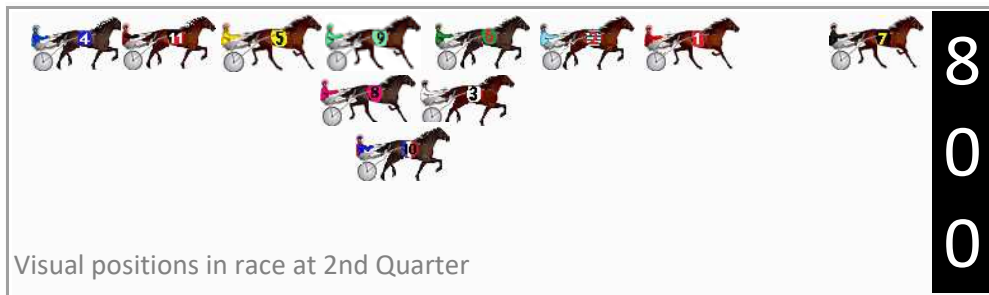

Northam Race 6 Distance 2150m

Saturday, 16 November 2024

Gross Time: 2:43.70 MileRate: 2:01.90 LeadTime: 45.80s First Qtr: 29.50s Second Qtr: 30.20s Third Qtr: 29.20s Fourth Qtr: 29.00s

DATA TABLE: 800 / 400 Posi's are position from leader and (how wide the horse was at that position)

No	Horse	Plc	Mar	800 Posi	400 Posi	Time	3rd Qtr	4th Qt
7	JACKIE DANIELS	1	0.0m	0.0m (0)	0.0m (0)	2:43.70	29.20s	29.00s
1	JACK MANNIX	2	9.7m	7.4m (0)	7.2m (0)	2:44.44	29.19s	29.18s
6	MAJOR DALTON	3	14.0m	15.8m (0)	6.8m (1)	2:44.77	28.55s	29.52s
2	PENTHOUSE	4	14.5m	11.6m (0)	12.8m (0)	2:44.80	29.29s	29.12s
10	YOUR GRACE	5	22.9m	19.0m (2)	6.2m (2)	2:45.44	28.28s	30.20s
11	ADDA PARIS	6	30.8m	28.4m (0)	29.6m (2)	2:46.04	29.29s	29.09s
8	MONTEGO	7	34.3m	20.4m (1)	24.2m (2)	2:46.31	29.48s	29.73s
5	VISITING HOURS	8	36.9m	24.4m (0)	26.8m (1)	2:46.51	29.38s	29.73s
3	RISING SPIRIT	9	42.2m	16.4m (1)	22.2m (1)	2:46.91	29.62s	30.44s
9	GOODONYA MATE	10	52.1m	20.2m (0)	23.4m (0)	2:47.66	29.44s	31.07s
4	SHES A LUCKY PENNY	11	186.2m	80.0m (0)	130.0m (0)	2:57.87	32.83s	33.05s

Finish Position and metres gained