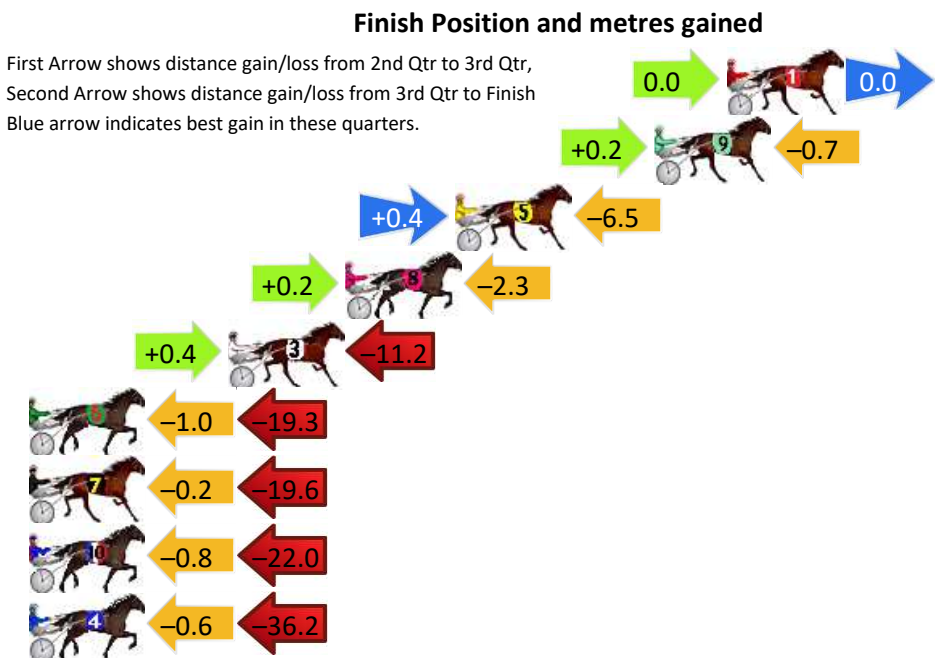

Northam Race 3 Distance 2190m

Saturday, 16 November 2024

Gross Time: 2:48.50 MileRate: 2:03.80 LeadTime: 45.50s First Qtr: 32.20s Second Qtr: 32.20s Third Qtr: 30.70s Fourth Qtr: 27.90s

DATA TABLE: 800 / 400 Posi's are position from leader and (how wide the horse was at that position)

No	Horse	Plc	Mar	800 Posi	400 Posi	Time	3rd Qtr	4th Qt
1	HENTY	1	0.0m	0.0m (0)	0.0m (0)	2:48.50	30.70s	27.90s
9	CHIEF COPY	2	2.9m	2.4m (1)	2.2m (1)	2:48.71	30.69s	27.95s
5	BACK ON LINE	3	10.9m	4.8m (0)	4.4m (0)	2:49.30	30.69s	28.35s
8	LUCKSAFORTUNE	4	15.3m	13.2m (0)	13.0m (0)	2:49.62	30.69s	28.06s
3	MAJOR BUZZ	5	20.0m	9.2m (0)	8.8m (0)	2:49.97	30.71s	28.68s
6	MUMMAS LITTLE STAR	6	31.5m	11.2m (1)	12.2m (1)	2:50.81	30.84s	29.24s
7	BARTLETT	7	38.0m	18.2m (0)	18.4m (0)	2:51.29	30.78s	29.26s
10	WHOOPSADAISY	8	39.4m	16.6m (1)	17.4m (1)	2:51.39	30.83s	29.43s
4	MELORSUE DEE	9	43.8m	7.0m (1)	7.6m (1)	2:51.71	30.87s	30.41s

800

Visual positions in race at 2nd Quarter