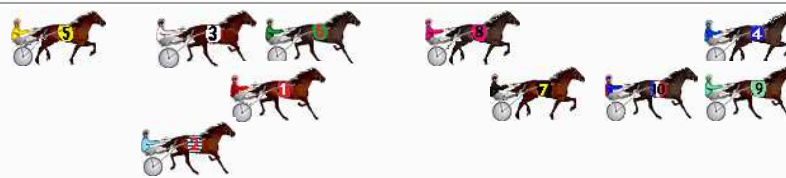

400

Visual positions in race at 3rd Quarter