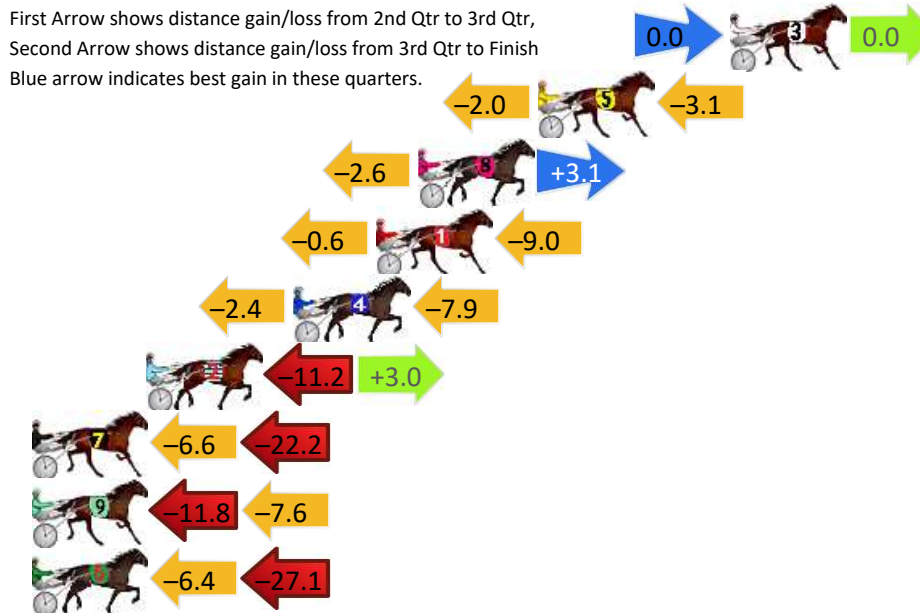

Northam Race 1 Distance 2190m

Saturday, 16 November 2024

Gross Time: 2:45.60 MileRate: 2:01.70 LeadTime: 45.40s First Qtr: 32.00s Second Qtr: 30.90s Third Qtr: 28.70s Fourth Qtr: 28.60s

DATA TABLE: 800 / 400 Posi's are position from leader and (how wide the horse was at that position)

No	Horse	Plc	Mar	800 Posi	400 Posi	Time	3rd Qtr	4th Qt
3	LUCKY COPY	1	0.0m	0.0m (0)	0.0m (0)	2:45.60	28.70s	28.60s
5	THE FIRST CUT	2	7.7m	2.6m (1)	4.6m (1)	2:46.18	28.84s	28.82s
8	ITS MAA TIME	3	12.5m	13.0m (1)	15.6m (1)	2:46.54	28.88s	28.38s
1	DREAM WORLD MISS	4	14.2m	4.6m (0)	5.2m (0)	2:46.67	28.74s	29.24s
4	CHEKKER	5	17.5m	7.2m (1)	9.6m (1)	2:46.91	28.87s	29.16s
2	THREE FLAMES	6	23.4m	15.2m (0)	26.4m (0)	2:47.36	29.50s	28.39s
7	LYCA FANTASY	7	39.0m	10.2m (0)	16.8m (0)	2:48.53	29.17s	30.18s
9	GRACEFUL SHARK	8	39.6m	20.2m (0)	32.0m (0)	2:48.57	29.54s	29.14s
6	LUNAR MISS	9	51.5m	18.0m (1)	24.4m (1)	2:49.47	29.16s	30.53s

Finish Position and metres gained

800

Visual positions in race at 2nd Quarter