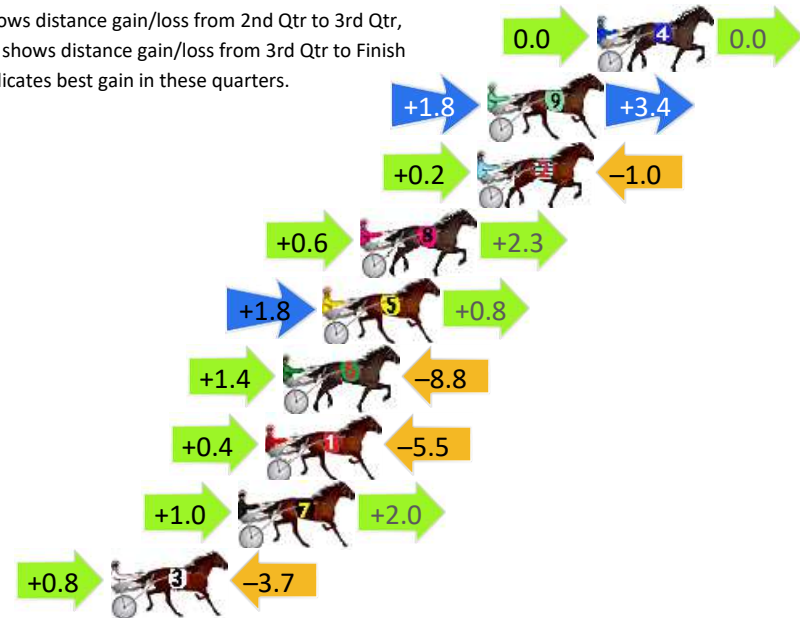

Finish Position and metres gained

First Arrow shows distance gain/loss from 2nd Qtr to 3rd Qtr, Second Arrow shows distance gain/loss from 3rd Qtr to Finish. Blue arrow indicates best gain in these quarters.

800

Visual positions in race at 2nd Quarter

400

Visual positions in race at 3rd Quarter

Pinjarra Race 4 Distance 1684m

Monday, 18 November 2024

Gross Time: 2:03.20 MileRate: 1:57.80 LeadTime: 5.90s First Qtr: 29.20s Second Qtr: 30.60s Third Qtr: 29.70s Fourth Qtr: 27.80s

DATA TABLE: 800 / 400 Posi's are position from leader and (how wide the horse was at that position)

No	Horse	Plc	Mar	800 Posi	400 Posi	Time	3rd Qtr	4th Qt
4	LENORA JANE	1	0.0m	0.0m (0)	0.0m (0)	2:03.20	29.70s	27.80s
9	ICY COLD	2	4.4m	9.6m (1)	7.8m (1)	2:03.52	29.56s	27.57s
2	TORREVEAN PINKY	3	4.8m	4.0m (0)	3.8m (0)	2:03.55	29.69s	27.87s
8	ROCK ROSIE ROCK	4	9.5m	12.4m (0)	11.8m (0)	2:03.89	29.65s	27.64s
5	DISPATCHER	5	11.0m	13.6m (1)	11.8m (1)	2:04.00	29.57s	27.74s
6	MISS STEFANI	6	12.6m	5.2m (1)	3.8m (1)	2:04.12	29.62s	28.41s
1	INTERNAL AFFAIRS	7	13.3m	8.2m (0)	7.8m (0)	2:04.17	29.68s	28.18s
7	EE JAY WHY	8	14.4m	17.4m (1)	16.4m (1)	2:04.25	29.62s	27.66s
3	EBEE AVIATOR	9	19.5m	16.6m (0)	15.8m (0)	2:04.63	29.65s	28.06s

Finish Position and metres gained

First Arrow shows distance gain/loss from 2nd Qtr to 3rd Qtr, Second Arrow shows distance gain/loss from 3rd Qtr to Finish Blue arrow indicates best gain in these quarters.