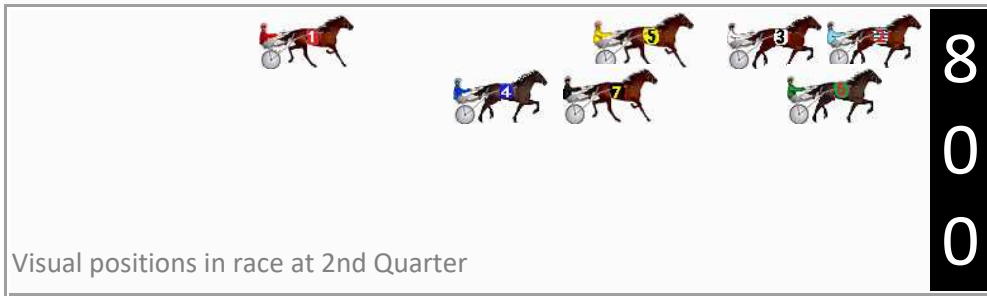

No	Horse	Plc	Mar	800 Posi	400 Posi	Time	3rd Qtr	4th Qt
4	SELLUNE	1	0.0m	15.0m (1)	6.0m (1)	2:43.40	30.01s	30.93s
3	SUNNYS LITTLE ROSE	2	0.4m	4.0m (0)	1.0m (2)	2:43.43	30.47s	31.35s
5	ELISH STAR	3	1.1m	9.4m (0)	4.6m (0)	2:43.49	30.33s	31.13s
6	HEZA WHIZARD	4	29.1m	1.6m (1)	0.0m (1)	2:45.79	30.55s	33.67s
7	MRIYA DREAM	5	29.6m	10.6m (1)	4.2m (3)	2:45.83	30.18s	33.38s
1	THE BEAT	6	52.1m	22.8m (0)	36.0m (0)	2:47.68	31.70s	32.66s
2	CYCLONE KADABRAMELIA	7	65.9m	0.0m (0)	0.6m (0)	2:48.81	30.69s	36.50s

Finish Position and metres gained

First Arrow shows distance gain/loss from 2nd Qtr to 3rd Qtr, Second Arrow shows distance gain/loss from 3rd Qtr to Finish Blue arrow indicates best gain in these quarters.