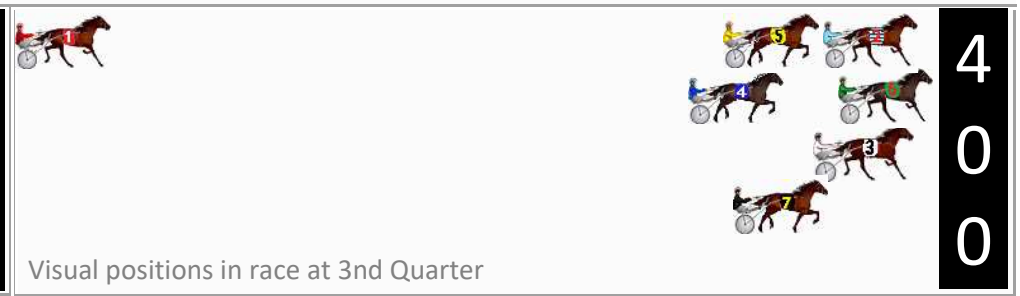

Finish Position and metres gained

First Arrow shows distance gain/loss from 2nd Qtr to 3rd Qtr, Second Arrow shows distance gain/loss from 3rd Qtr to Finish Blue arrow indicates best gain in these quarters.