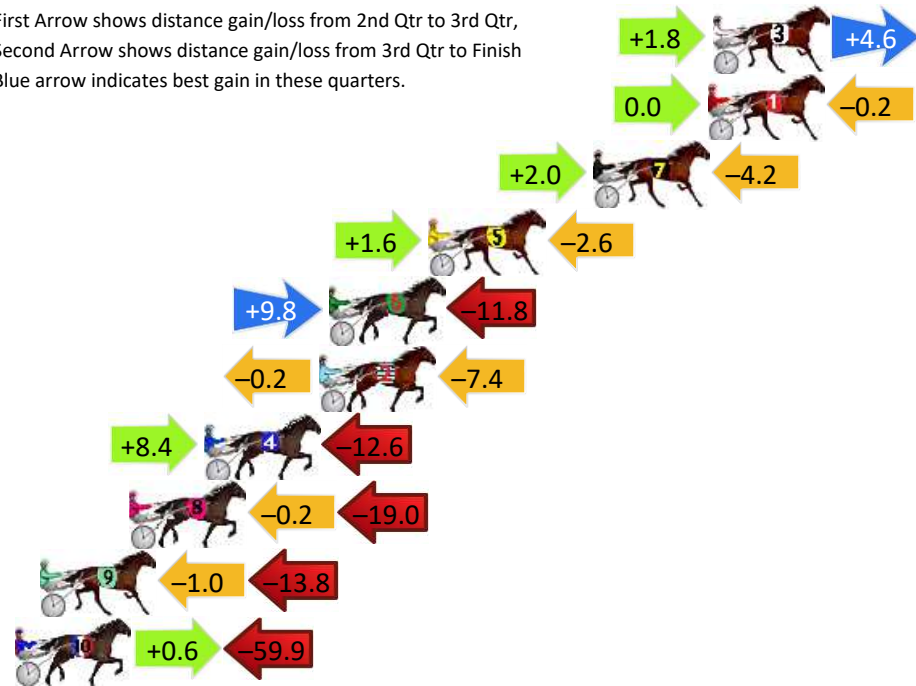

Finish Position and metres gained

First Arrow shows distance gain/loss from 2nd Qtr to 3rd Qtr, Second Arrow shows distance gain/loss from 3rd Qtr to Finish Blue arrow indicates best gain in these quarters.

Pinjarra Race 9 Distance 2185m

Monday, 18 November 2024

Gross Time: 2:40.30 MileRate: 1:58.10 LeadTime: 42.80s First Qtr: 31.40s Second Qtr: 29.10s Third Qtr: 28.70s Fourth Qtr: 28.30s

DATA TABLE: 800 / 400 Posi's are position from leader and (how wide the horse was at that position)

No	Horse	Plc	Mar	800 Posi	400 Posi	Time	3rd Qtr	4th Qt
3	QUINTON	1	0.0m	6.4m (1)	4.6m (1)	2:40.30	28.57s	27.98s
1	PETES HONOUR	2	0.2m	0.0m (0)	0.0m (0)	2:40.31	28.70s	28.31s
7	JIMMY ROCKS	3	4.8m	2.6m (1)	0.6m (1)	2:40.66	28.56s	28.60s
5	LADY CAMEL	4	11.4m	10.4m (1)	8.8m (1)	2:41.15	28.59s	28.48s
6	MY SILVER SPOON	5	15.4m	13.4m (2)	3.6m (2)	2:41.45	28.01s	29.13s
2	IDEAL INTEREST	6	15.8m	8.2m (0)	8.4m (0)	2:41.47	28.72s	28.82s
4	BIG BOZZ	7	20.4m	16.2m (0)	7.8m (2)	2:41.82	28.11s	29.19s
8	NUCLEAR CRUISER	8	23.4m	4.2m (0)	4.4m (0)	2:42.04	28.72s	29.64s
9	COPY OF PARIS	9	27.0m	12.2m (0)	13.2m (0)	2:42.31	28.78s	29.27s
10	TOMMY PRICE	10	73.5m	14.2m (1)	13.6m (1)	2:45.77	28.69s	32.51s