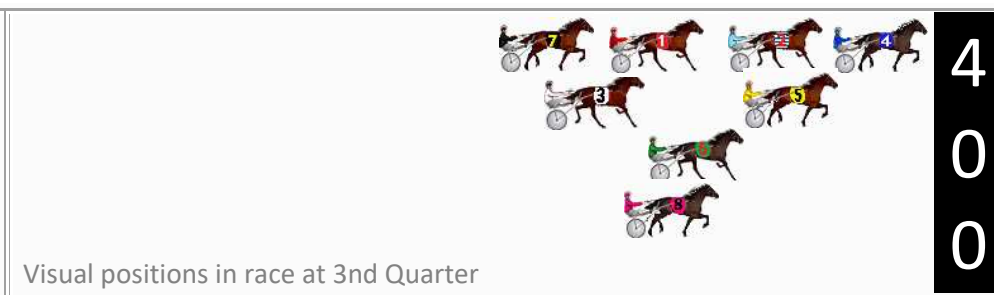

Pinjarra Race 7 Distance 1177m

Monday, 18 November 2024

Gross Time: 1:22.90 MileRate: 1:53.30 LeadTime: 26.30s First Qtr: Second Qtr: Third Qtr: 28.60s Fourth Qtr: 28.00s

DATA TABLE: 800 / 400 Posi's are position from leader and (how wide the horse was at that position)

No	Horse	Plc	Mar	800 Posi	400 Posi	Time	3rd Qtr	4th Qt
6	SOHO SKYFALL	1	0.0m	8.6m (1)	7.4m (2)	1:22.90	28.51s	27.48s
4	OUR VINNIE	2	0.4m	0.0m (1)	0.0m (0)	1:22.93	28.60s	28.03s
5	ARTFUL MAJOR	3	1.9m	4.6m (1)	3.6m (1)	1:23.04	28.53s	27.88s
2	MINOR CATASTROPHE	4	3.6m	2.2m (0)	4.2m (0)	1:23.16	28.74s	27.96s
1	IM DRINKINDOUBLES	5	7.4m	6.2m (0)	9.0m (0)	1:23.44	28.80s	27.89s
3	CLASSNSMART	6	8.5m	10.2m (0)	11.6m (1)	1:23.53	28.70s	27.78s
7	SPRING LINE	7	9.2m	16.8m (0)	13.4m (0)	1:23.58	28.36s	27.71s
8	WORLD SECRET	8	9.3m	13.8m (1)	8.4m (3)	1:23.58	28.22s	28.06s

Finish Position and metres gained

First Arrow shows distance gain/loss from 2nd Qtr to 3rd Qtr, Second Arrow shows distance gain/loss from 3rd Qtr to Finish Blue arrow indicates best gain in these quarters.