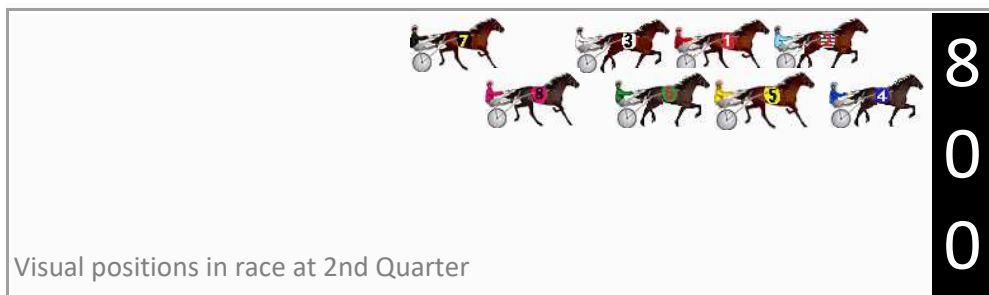

Pinjarra Race 7 Distance 1177m

Monday, 18 November 2024

Gross Time: 1:22.90 MileRate: 1:53.30 LeadTime: 26.30s First Qtr: Second Qtr: Third Qtr: 28.60s Fourth Qtr: 28.00s

DATA TABLE: 800 / 400 Posi's are position from leader and (how wide the horse was at that position)

No	Horse	Plc	Mar	800 Posi	400 Posi	Time	3rd Qtr	4th Qt
6	SOHO SKYFALL	1	0.0m	8.6m (1)	7.4m (2)	1:22.90	28.51s	27.48s
4	OUR VINNIE	2	0.4m	0.0m (1)	0.0m (0)	1:22.93	28.60s	28.03s
5	ARTFUL MAJOR	3	1.9m	4.6m (1)	3.6m (1)	1:23.04	28.53s	27.88s
2	MINOR CATASTROPHE	4	3.6m	2.2m (0)	4.2m (0)	1:23.16	28.74s	27.96s
1	IM DRINKINDOUBLES	5	7.4m	6.2m (0)	9.0m (0)	1:23.44	28.80s	27.89s
3	CLASSNSMART	6	8.5m	10.2m (0)	11.6m (1)	1:23.53	28.70s	27.78s
7	SPRING LINE	7	9.2m	16.8m (0)	13.4m (0)	1:23.58	28.36s	27.71s
8	WORLD SECRET	8	9.3m	13.8m (1)	8.4m (3)	1:23.58	28.22s	28.06s

Finish Position and metres gained

First Arrow shows distance gain/loss from 2nd Qtr to 3rd Qtr, Second Arrow shows distance gain/loss from 3rd Qtr to Finish Blue arrow indicates best gain in these quarters.