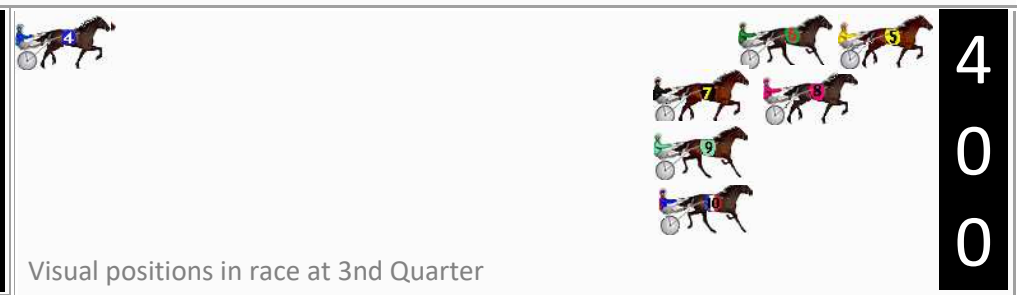

Finish Position and metres gained

First Arrow shows distance gain/loss from 2nd Qtr to 3rd Qtr, Second Arrow shows distance gain/loss from 3rd Qtr to Finish Blue arrow indicates best gain in these quarters.

800

Visual positions in race at 2nd Quarter

400

Visual positions in race at 3rd Quarter

Pinjarra Race 5 Distance 1177m

Monday, 18 November 2024

Gross Time: 1:23.30 MileRate: 1:53.90 LeadTime: 26.20s First Qtr: Second Qtr: Third Qtr: 28.00s Fourth Qtr: 29.10s

DATA TABLE: 800 / 400 Posi's are position from leader and (how wide the horse was at that position)

No	Horse	Plc	Mar	800 Posi	400 Posi	Time	3rd Qtr	4th Qt
6	HUGHEY	1	0.0m	4.4m (0)	4.0m (0)	1:23.30	27.98s	28.81s
9	ROCKIN LE MONDE	2	0.8m	10.8m (2)	7.4m (2)	1:23.36	27.77s	28.62s
5	DEL BOCAVISTA BAY	3	5.7m	0.0m (0)	0.0m (0)	1:23.74	27.99s	29.51s
10	YOURDOINAMAZINS WEETY	4	7.8m	4.8m (2)	7.2m (3)	1:23.90	28.17s	29.14s
7	STRAYLYA	5	12.0m	6.6m (1)	7.4m (1)	1:24.22	28.05s	29.43s
8	ERA	6	45.0m	2.4m (1)	3.0m (1)	1:26.74	27.99s	32.14s
4	SPINNER OF YARNS	7	193.5m	32.0m (1)	100.0m (0)	1:38.07	32.70s	35.86s
3	FIVE STAR KEVIN	8	205.4m	27.0m (0)	105.0m (0)	1:38.98	33.40s	36.36s