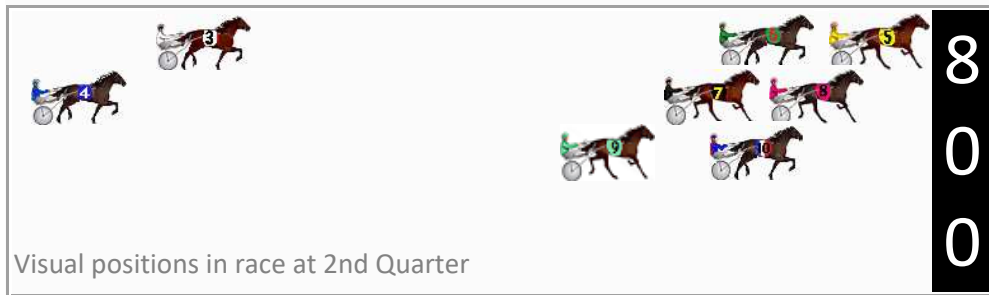

Finish Position and metres gained

First Arrow shows distance gain/loss from 2nd Qtr to 3rd Qtr, Second Arrow shows distance gain/loss from 3rd Qtr to Finish Blue arrow indicates best gain in these quarters.

800

Visual positions in race at 2nd Quarter

400

Visual positions in race at 3rd Quarter

Pinjarra Race 5 Distance 1177m

Monday, 18 November 2024

Gross Time: 1:23.30 MileRate: 1:53.90 LeadTime: 26.20s First Qtr: Second Qtr: Third Qtr: 28.00s Fourth Qtr: 29.10s

DATA TABLE: 800 / 400 Posi's are position from leader and (how wide the horse was at that position)

No	Horse	Plc	Mar	800 Posi	400 Posi	Time	3rd Qtr	4th Qt
6	HUGHEY	1	0.0m	4.4m (0)	4.0m (0)	1:23.30	27.98s	28.81s
9	ROCKIN LE MONDE	2	0.8m	10.8m (2)	7.4m (2)	1:23.36	27.77s	28.62s
5	DEL BOCAVISTA BAY	3	5.7m	0.0m (0)	0.0m (0)	1:23.74	27.99s	29.51s
10	YOURDOINAMAZINS WEETY	4	7.8m	4.8m (2)	7.2m (3)	1:23.90	28.17s	29.14s
7	STRAYLYA	5	12.0m	6.6m (1)	7.4m (1)	1:24.22	28.05s	29.43s
8	ERA	6	45.0m	2.4m (1)	3.0m (1)	1:26.74	27.99s	32.14s
4	SPINNER OF YARNS	7	193.5m	32.0m (1)	100.0m (0)	1:38.07	32.70s	35.86s
3	FIVE STAR KEVIN	8	205.4m	27.0m (0)	105.0m (0)	1:38.98	33.40s	36.36s