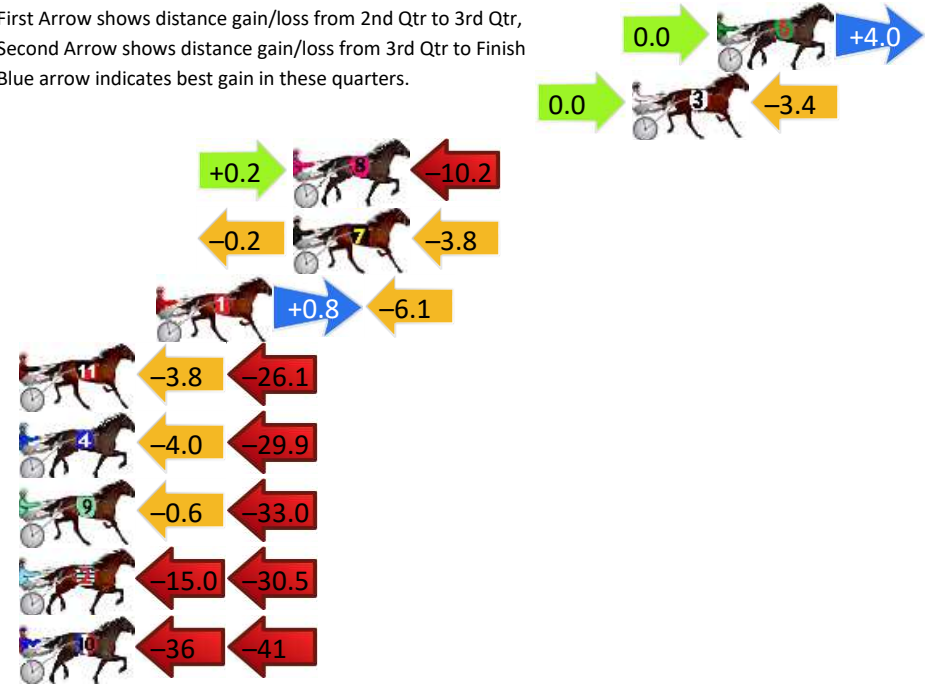

DATA TABLE: 800 / 400 Posi's are position from leader and (how wide the horse was at that position)

No	Horse	Plc	Mar	800 Posi	400 Posi	Time	3rd Qtr	4th Qt
6	SOHO SKYFALL	1	0.0m	8.6m (1)	7.4m (2)	1:22.90	28.51s	27.48s
4	OUR VINNIE	2	0.4m	0.0m (1)	0.0m (0)	1:22.93	28.60s	28.03s
5	ARTFUL MAJOR	3	1.9m	4.6m (1)	3.6m (1)	1:23.04	28.53s	27.88s
2	MINOR CATASTROPHE	4	3.6m	2.2m (0)	4.2m (0)	1:23.16	28.74s	27.96s
1	IM DRINKINDOUBLES	5	7.4m	6.2m (0)	9.0m (0)	1:23.44	28.80s	27.89s
3	CLASSNSMART	6	8.5m	10.2m (0)	11.6m (1)	1:23.53	28.70s	27.78s
7	SPRING LINE	7	9.2m	16.8m (0)	13.4m (0)	1:23.58	28.36s	27.71s
8	WORLD SECRET	8	9.3m	13.8m (1)	8.4m (3)	1:23.58	28.22s	28.06s

Finish Position and metres gained

First Arrow shows distance gain/loss from 2nd Qtr to 3rd Qtr, Second Arrow shows distance gain/loss from 3rd Qtr to Finish Blue arrow indicates best gain in these quarters.

Pinjarra Race 8 Distance 2116m

Monday, 18 November 2024

Gross Time: 2:35.90 MileRate: 1:58.00 LeadTime: 40.40s First Qtr: 30.50s Second Qtr: 29.00s Third Qtr: 28.00s Fourth Qtr: 28.00s

DATA TABLE: 800 / 400 Posi's are position from leader and (how wide the horse was at that position)