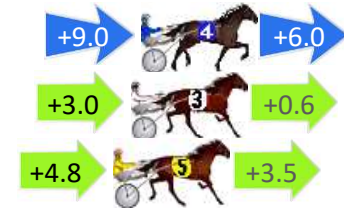

Finish Position and metres gained

First Arrow shows distance gain/loss from 2nd Qtr to 3rd Qtr, Second Arrow shows distance gain/loss from 3rd Qtr to Finish Blue arrow indicates best gain in these quarters.