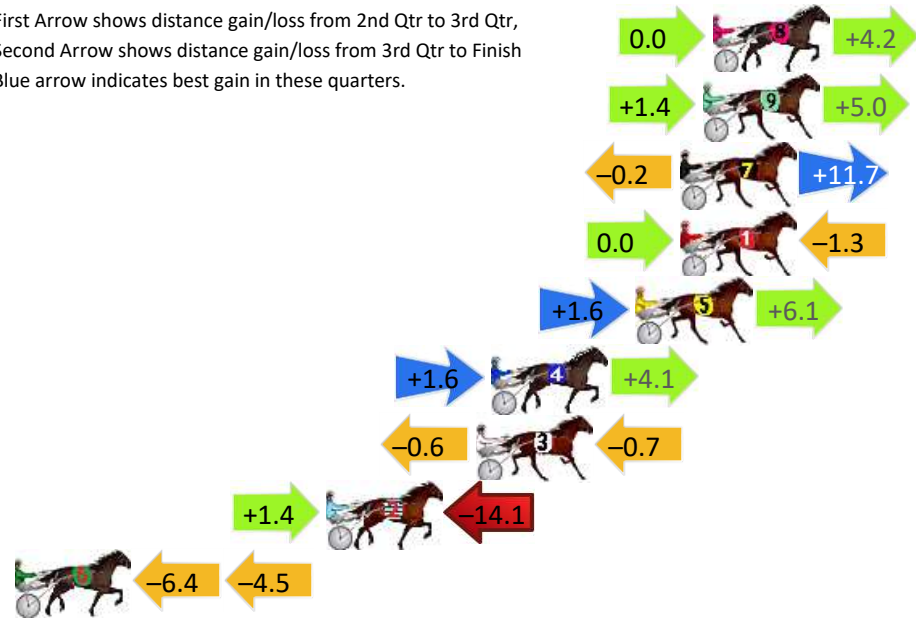

Finish Position and metres gained

Pinjarra Race 3 Distance 1684m

Monday, 18 November 2024

Gross Time: 2:06.20 MileRate: 2:00.60 LeadTime: 5.50s First Qtr: 30.40s Second Qtr: 31.50s Third Qtr: 29.00s Fourth Qtr: 29.80s

DATA TABLE: 800 / 400 Posi's are position from leader and (how wide the horse was at that position)

No	Horse	Plc	Mar	800 Posi	400 Posi	Time	3rd Qtr	4th Qt
8	FLY EAGLEROSE	1	0.0m	4.2m (0)	4.2m (0)	2:06.20	29.00s	29.49s
9	INTERNAL WAVES	2	0.4m	6.8m (1)	5.4m (1)	2:06.23	28.90s	29.43s
7	IDEALINCIDER	3	1.3m	12.8m (0)	13.0m (0)	2:06.30	29.03s	28.93s
1	SONGSTER	4	1.3m	0.0m (0)	0.0m (0)	2:06.30	29.00s	29.90s
5	CARA DIANA	5	3.1m	10.8m (1)	9.2m (1)	2:06.44	28.89s	29.35s
4	THINGS CHANGE	6	8.9m	14.6m (1)	13.0m (1)	2:06.89	28.89s	29.50s
3	DELIGHTABLE	7	9.5m	8.2m (0)	8.8m (0)	2:06.94	29.04s	29.85s
2	BLIND EDITION	8	15.5m	2.8m (1)	1.4m (1)	2:07.41	28.88s	30.84s
6	IM TOILER	9	30.5m	19.6m (0)	26.0m (0)	2:08.58	29.46s	30.13s

Finish Position and metres gained

First Arrow shows distance gain/loss from 2nd Qtr to 3rd Qtr, Second Arrow shows distance gain/loss from 3rd Qtr to Finish. Blue arrow indicates best gain in these quarters.