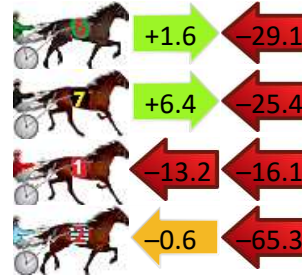

Pinjarra Race 1 Distance 2185m

Monday, 18 November 2024

Gross Time: 2:43.40 MileRate: 2:00.40 LeadTime: 42.10s First Qtr: 30.50s Second Qtr: 28.70s Third Qtr: 30.70s Fourth Qtr: 31.40s

DATA TABLE: 800 / 400 Posi's are position from leader and (how wide the horse was at that position)

Finish Position and metres gained

First Arrow shows distance gain/loss from 2nd Qtr to 3rd Qtr, Second Arrow shows distance gain/loss from 3rd Qtr to Finish Blue arrow indicates best gain in these quarters.