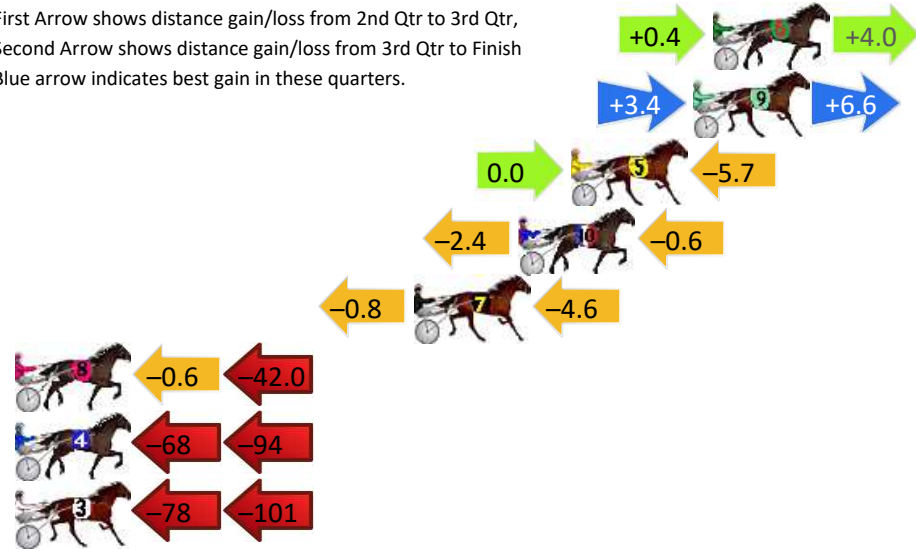

Finish Position and metres gained

First Arrow shows distance gain/loss from 2nd Qtr to 3rd Qtr, Second Arrow shows distance gain/loss from 3rd Qtr to Finish Blue arrow indicates best gain in these quarters.

800

Visual positions in race at 2nd Quarter

400

Visual positions in race at 3rd Quarter

Pinjarra Race 5 Distance 1177m

Monday, 18 November 2024

Gross Time: 1:23.30 MileRate: 1:53.90 LeadTime: 26.20s First Qtr: Second Qtr: Third Qtr: 28.00s Fourth Qtr: 29.10s

DATA TABLE: 800 / 400 Posi's are position from leader and (how wide the horse was at that position)

No	Horse	Plc	Mar	800 Posi	400 Posi	Time	3rd Qtr	4th Qt
6	HUGHEY	1	0.0m	4.4m (0)	4.0m (0)	1:23.30	27.98s	28.81s
9	ROCKIN LE MONDE	2	0.8m	10.8m (2)	7.4m (2)	1:23.36	27.77s	28.62s
5	DEL BOCAVISTA BAY	3	5.7m	0.0m (0)	0.0m (0)	1:23.74	27.99s	29.51s
10	YOURDOINAMAZINS WEETY	4	7.8m	4.8m (2)	7.2m (3)	1:23.90	28.17s	29.14s
7	STRAYLYA	5	12.0m	6.6m (1)	7.4m (1)	1:24.22	28.05s	29.43s
8	ERA	6	45.0m	2.4m (1)	3.0m (1)	1:26.74	27.99s	32.14s
4	SPINNER OF YARNS	7	193.5m	32.0m (1)	100.0m (0)	1:38.07	32.70s	35.86s
3	FIVE STAR KEVIN	8	205.4m	27.0m (0)	105.0m (0)	1:38.98	33.40s	36.36s