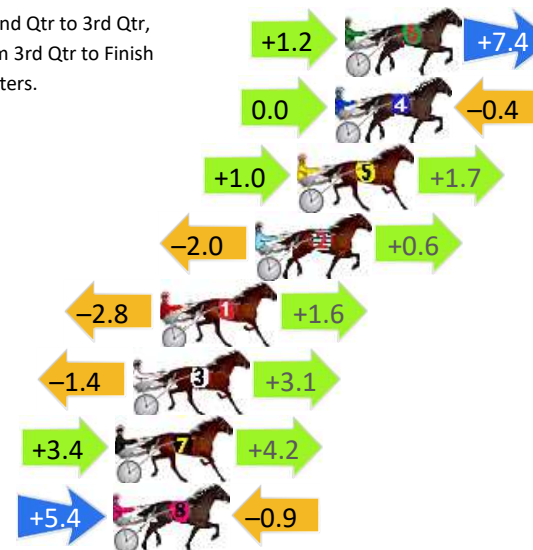

Finish Position and metres gained

First Arrow shows distance gain/loss from 2nd Qtr to 3rd Qtr, Second Arrow shows distance gain/loss from 3rd Qtr to Finish Blue arrow indicates best gain in these quarters.

800

Visual positions in race at 2nd Quarter

400

Visual positions in race at 3rd Quarter

Pinjarra Race 7 Distance 1177m

Monday, 18 November 2024

Gross Time: 1:22.90 MileRate: 1:53.30 LeadTime: 26.30s First Qtr: Second Qtr: Third Qtr: 28.60s Fourth Qtr: 28.00s

DATA TABLE: 800 / 400 Posi's are position from leader and (how wide the horse was at that position)

No	Horse	Plc	Mar	800 Posi	400 Posi	Time	3rd Qtr	4th Qt
6	SOHO SKYFALL	1	0.0m	8.6m (1)	7.4m (2)	1:22.90	28.51s	27.48s
4	OUR VINNIE	2	0.4m	0.0m (1)	0.0m (0)	1:22.93	28.60s	28.03s
5	ARTFUL MAJOR	3	1.9m	4.6m (1)	3.6m (1)	1:23.04	28.53s	27.88s
2	MINOR CATASTROPHE	4	3.6m	2.2m (0)	4.2m (0)	1:23.16	28.74s	27.96s
1	IM DRINKINDOUBLES	5	7.4m	6.2m (0)	9.0m (0)	1:23.44	28.80s	27.89s
3	CLASSNSMART	6	8.5m	10.2m (0)	11.6m (1)	1:23.53	28.70s	27.78s
7	SPRING LINE	7	9.2m	16.8m (0)	13.4m (0)	1:23.58	28.36s	27.71s
8	WORLD SECRET	8	9.3m	13.8m (1)	8.4m (3)	1:23.58	28.22s	28.06s