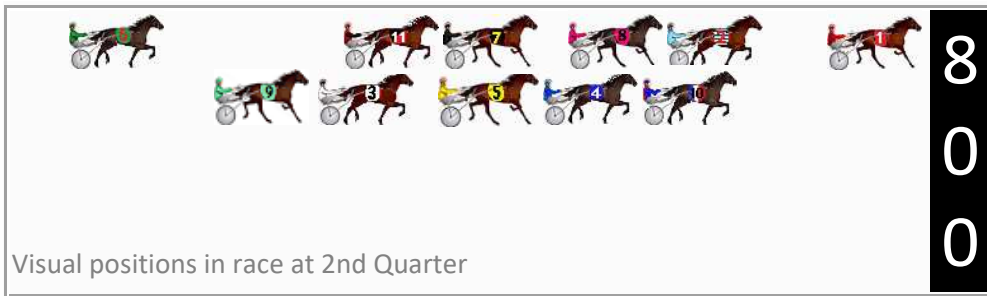

Pinjarra Race 2 Distance 1684m

Monday, 18 November 2024

Gross Time: 2:00.80 MileRate: 1:55.50 LeadTime: 5.40s First Qtr: 29.10s Second Qtr: 28.60s Third Qtr: 28.90s Fourth Qtr: 28.80s

DATA TABLE: 800 / 400 Posi's are position from leader and (how wide the horse was at that position)

No	Horse	Plc	Mar	800 Posi	400 Posi	Time	3rd Qtr	4th Qt
1	CHARIVARI	1	0.0m	0.0m (0)	0.0m (0)	2:00.80	28.90s	28.80s
2	SHES ALL GO	2	5.9m	6.4m (0)	5.6m (0)	2:01.25	28.84s	28.82s
5	PRINCE OF TRIBECA	3	6.2m	15.6m (1)	14.4m (2)	2:01.27	28.81s	28.21s
7	JUST BETTY	4	8.6m	15.4m (0)	14.6m (0)	2:01.45	28.84s	28.37s
4	CHARLI BROWN	5	14.3m	11.4m (1)	10.4m (2)	2:01.88	28.83s	29.08s
8	ARISE LAZARUS	6	15.9m	10.4m (0)	10.0m (0)	2:02.00	28.87s	29.22s
11	AGENT ANDY	7	22.0m	19.4m (0)	17.4m (1)	2:02.46	28.76s	29.13s
9	DOUGS LEGACY	8	39.3m	24.6m (1)	24.6m (1)	2:03.77	28.90s	29.85s
6	CASSINI BELLE	9	43.1m	30.4m (0)	30.4m (0)	2:04.06	28.90s	29.71s
3	STAY SOBER	10	43.6m	20.4m (1)	20.2m (2)	2:04.10	28.89s	30.48s
10	BUT JOE	11	73.8m	7.4m (1)	11.6m (1)	2:06.38	29.21s	33.25s

Finish Position and metres gained