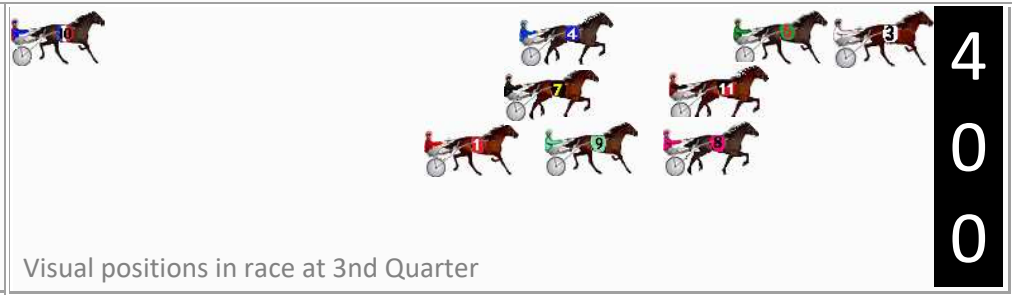

Pinjarra Race 8 Distance 2116m

Monday, 18 November 2024

Gross Time: 2:35.90 MileRate: 1:58.00 LeadTime: 40.40s First Qtr: 30.50s Second Qtr: 29.00s Third Qtr: 28.00s Fourth Qtr: 28.00s

DATA TABLE: 800 / 400 Posi's are position from leader and (how wide the horse was at that position)

No	Horse	Plc	Mar	800 Posi	400 Posi	Time	3rd Qtr	4th Qt
6	CALIENTE	1	0.0m	4.0m (0)	4.0m (0)	2:35.90	28.00s	27.72s
3	CHILLI PUNTER	2	3.4m	0.0m (0)	0.0m (0)	2:36.15	28.00s	28.24s
8	CHEDDAR IS BETTER	3	17.0m	7.0m (1)	6.8m (2)	2:37.15	27.99s	28.71s
7	GOV STARZZZ	4	17.0m	13.0m (0)	13.2m (1)	2:37.15	28.01s	28.26s
1	MAJOR OVERS	5	22.5m	17.2m (0)	16.4m (2)	2:37.56	27.94s	28.42s
11	STRAUNY	6	32.7m	2.8m (1)	6.6m (1)	2:38.31	28.26s	29.82s
4	BEACH CAPTAIN	7	42.5m	8.6m (0)	12.6m (0)	2:39.03	28.28s	30.08s
9	CALL TO ARMS	8	44.6m	11.0m (1)	11.6m (2)	2:39.18	28.04s	30.30s
2	ALFA PRINCESS	9	100.5m	55.0m (0)	70.0m (0)	2:43.30	29.04s	30.12s
10	MACHLANI	10	100.8m	24.0m (0)	60.0m (0)	2:43.32	30.51s	30.84s

Finish Position and metres gained

First Arrow shows distance gain/loss from 2nd Qtr to 3rd Qtr, Second Arrow shows distance gain/loss from 3rd Qtr to Finish Blue arrow indicates best gain in these quarters.