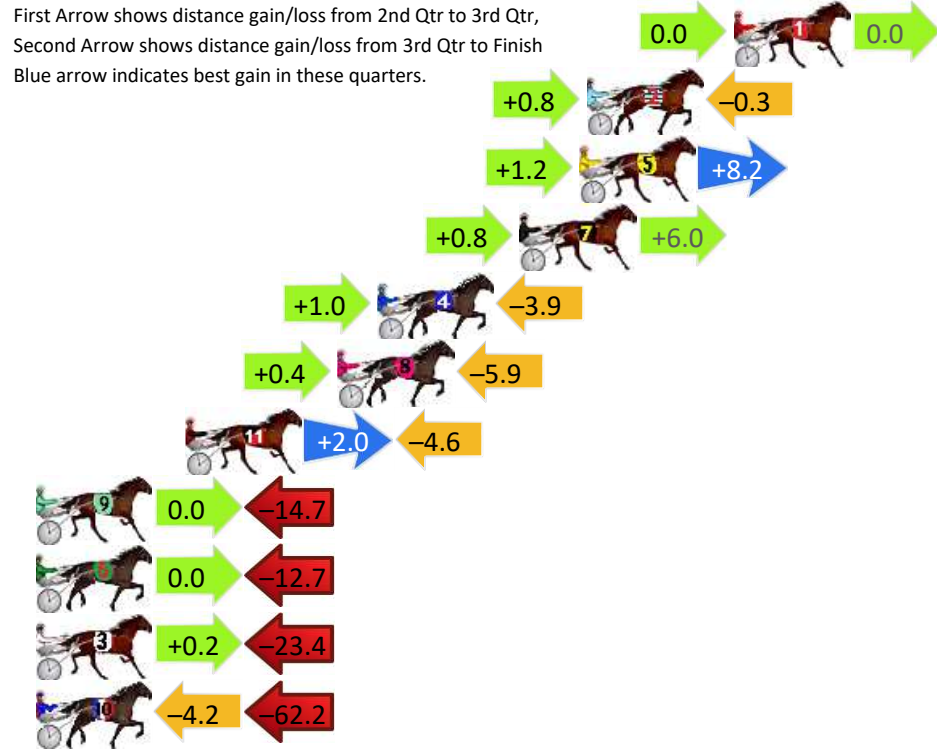

Pinjarra Race 2 Distance 1684m

Monday, 18 November 2024

Gross Time: 2:00.80 MileRate: 1:55.50 LeadTime: 5.40s First Qtr: 29.10s Second Qtr: 28.60s Third Qtr: 28.90s Fourth Qtr: 28.80s

DATA TABLE: 800 / 400 Posi's are position from leader and (how wide the horse was at that position)

No	Horse	Plc	Mar	800 Posi	400 Posi	Time	3rd Qtr	4th Qt
1	CHARIVARI	1	0.0m	0.0m (0)	0.0m (0)	2:00.80	28.90s	28.80s
2	SHES ALL GO	2	5.9m	6.4m (0)	5.6m (0)	2:01.25	28.84s	28.82s
5	PRINCE OF TRIBECA	3	6.2m	15.6m (1)	14.4m (2)	2:01.27	28.81s	28.21s
7	JUST BETTY	4	8.6m	15.4m (0)	14.6m (0)	2:01.45	28.84s	28.37s
4	CHARLI BROWN	5	14.3m	11.4m (1)	10.4m (2)	2:01.88	28.83s	29.08s
8	ARISE LAZARUS	6	15.9m	10.4m (0)	10.0m (0)	2:02.00	28.87s	29.22s
11	AGENT ANDY	7	22.0m	19.4m (0)	17.4m (1)	2:02.46	28.76s	29.13s
9	DOUGS LEGACY	8	39.3m	24.6m (1)	24.6m (1)	2:03.77	28.90s	29.85s
6	CASSINI BELLE	9	43.1m	30.4m (0)	30.4m (0)	2:04.06	28.90s	29.71s
3	STAY SOBER	10	43.6m	20.4m (1)	20.2m (2)	2:04.10	28.89s	30.48s
10	BUT JOE	11	73.8m	7.4m (1)	11.6m (1)	2:06.38	29.21s	33.25s

Finish Position and metres gained