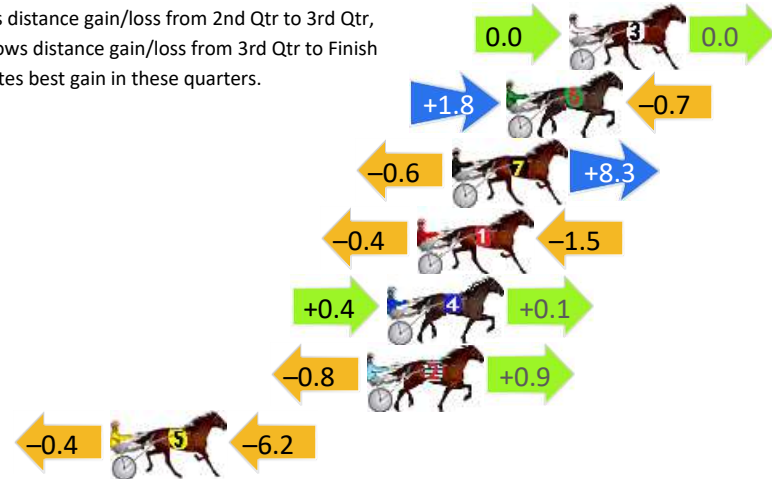

Finish Position and metres gained

First Arrow shows distance gain/loss from 2nd Qtr to 3rd Qtr, Second Arrow shows distance gain/loss from 3rd Qtr to Finish Blue arrow indicates best gain in these quarters.

Pinjarra Race 6 Distance 2185m

Monday, 18 November 2024

Gross Time: 2:37.60 MileRate: 1:56.10 LeadTime: 42.90s First Qtr: 30.00s Second Qtr: 29.50s Third Qtr: 28.40s Fourth Qtr: 26.80s

DATA TABLE: 800 / 400 Posi's are position from leader and (how wide the horse was at that position)