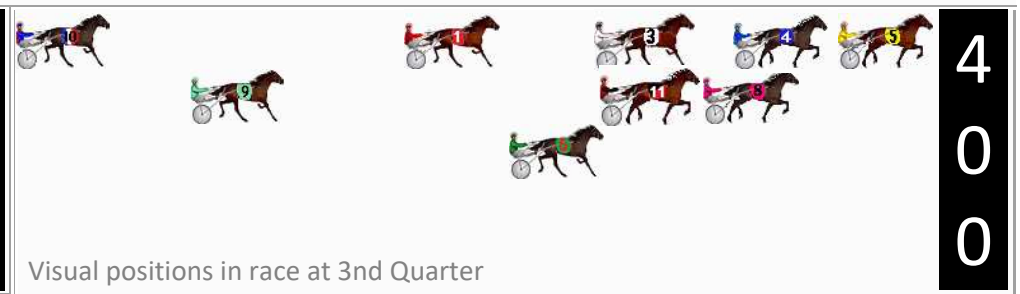

Pinjarra Race 7 Distance 2692m

Monday, 11 November 2024

Gross Time: 3:15.20 MileRate: 1:56.70 LeadTime: 78.80s First Qtr: 30.80s Second Qtr: 28.40s Third Qtr: 28.40s Fourth Qtr: 28.80s

DATA TABLE: 800 / 400 Posi's are position from leader and (how wide the horse was at that position)

No	Horse	Plc	Mar	800 Posi	400 Posi	Time	3rd Qtr	4th Qt
5	MENEMSHA	1	0.0m	0.0m (0)	0.0m (0)	3:15.20	28.40s	28.80s
4	MISS HEPBURN	2	8.1m	4.0m (0)	4.2m (0)	3:15.81	28.41s	29.08s
6	SUGAR DELIGHT	3	10.9m	11.8m (1)	13.2m (2)	3:16.02	28.50s	28.64s
8	JIMMY ROCKS	4	17.1m	3.4m (1)	5.4m (1)	3:16.49	28.54s	29.64s
3	ARIONROCK	5	21.1m	8.2m (0)	9.8m (0)	3:16.80	28.51s	29.61s
11	LOCH TAY	6	55.6m	7.6m (1)	9.6m (1)	3:19.40	28.52s	32.09s
1	BROOKVALEGIRL	7	57.1m	13.4m (0)	17.4m (0)	3:19.52	28.66s	31.64s
9	IDEAL INTEREST	8	71.2m	17.4m (1)	26.0m (1)	3:20.58	28.99s	32.04s
10	STAR OF THE GALAXY	9	102.1m	25.0m (0)	45.0m (0)	3:22.92	29.79s	32.89s
2	PERFECT MOVE	10	223.1m	20.8m (0)	160.0m (0)	3:32.07	38.27s	33.32s

Finish Position and metres gained