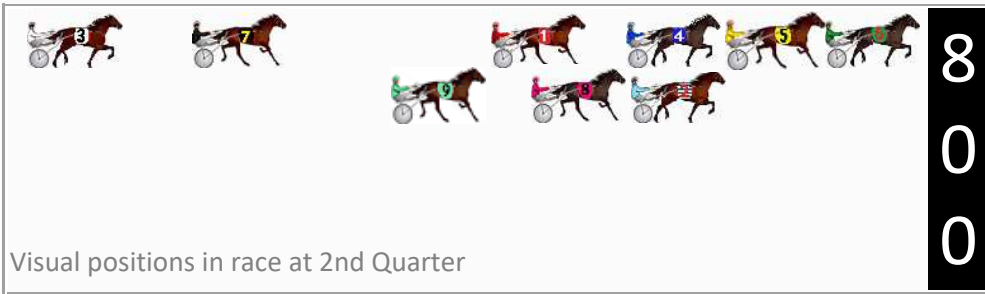

# Pinjarra Race 1 Distance 2692m

Monday, 11 November 2024

Gross Time: 3:22.90 MileRate: 2:01.30 LeadTime: 81.10s First Qtr: 31.60s Second Qtr: 30.60s Third Qtr: 29.90s Fourth Qtr: 29.70s

DATA TABLE: 800 / 400 Posi's are position from leader and (how wide the horse was at that position)

No	Horse	Plc	Mar	800 Posi	400 Posi	Time	3rd Qtr	4th Qt
6	HEZA WHIZARD	1	0.0m	0.0m (0)	0.0m (0)	3:22.90	29.90s	29.70s
4	SUNNYS LITTLE ROSE	2	7.8m	8.0m (0)	11.0m (0)	3:23.51	30.12s	29.46s
8	SELLUNE	3	9.1m	11.8m (1)	17.8m (2)	3:23.61	30.34s	29.06s
5	ELISH STAR	4	34.9m	4.0m (0)	7.2m (0)	3:25.62	30.14s	31.75s
9	ABUNDANCE	5	37.9m	17.4m (1)	23.0m (1)	3:25.85	30.32s	30.80s
1	THE BEAT	6	53.7m	13.4m (0)	19.2m (0)	3:27.08	30.34s	32.25s
7	MRIYA DREAM	7	55.5m	25.4m (0)	25.4m (0)	3:27.22	29.91s	31.92s
2	THE HONOURS	8	76.3m	7.8m (1)	17.6m (1)	3:28.84	30.64s	34.03s
3	ALDEBARAN MARSHALL	9	196.8m	36.0m (0)	100.0m (0)	3:38.22	34.67s	36.85s

## Finish Position and metres gained

First Arrow shows distance gain/loss from 2nd Qtr to 3rd Qtr, Second Arrow shows distance gain/loss from 3rd Qtr to Finish  
Blue arrow indicates best gain in these quarters.