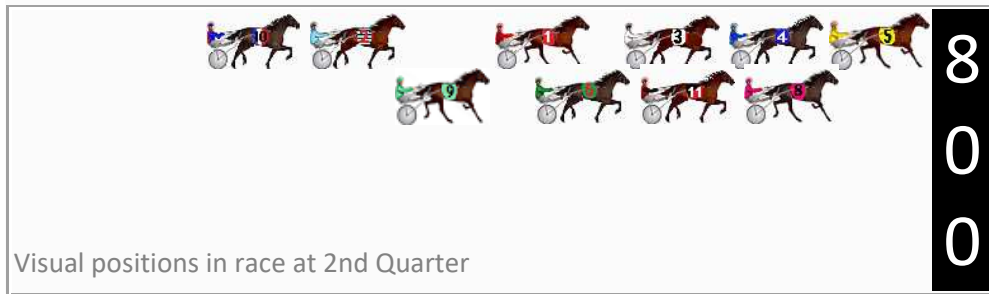

Pinjarra Race 7 Distance 2692m

Monday, 11 November 2024

Gross Time: 3:15.20 MileRate: 1:56.70 LeadTime: 78.80s First Qtr: 30.80s Second Qtr: 28.40s Third Qtr: 28.40s Fourth Qtr: 28.80s

DATA TABLE: 800 / 400 Posi's are position from leader and (how wide the horse was at that position)

No	Horse	Plc	Mar	800 Posi	400 Posi	Time	3rd Qtr	4th Qt
5	MENEMSHA	1	0.0m	0.0m (0)	0.0m (0)	3:15.20	28.40s	28.80s
4	MISS HEPBURN	2	8.1m	4.0m (0)	4.2m (0)	3:15.81	28.41s	29.08s
6	SUGAR DELIGHT	3	10.9m	11.8m (1)	13.2m (2)	3:16.02	28.50s	28.64s
8	JIMMY ROCKS	4	17.1m	3.4m (1)	5.4m (1)	3:16.49	28.54s	29.64s
3	ARIONROCK	5	21.1m	8.2m (0)	9.8m (0)	3:16.80	28.51s	29.61s
11	LOCH TAY	6	55.6m	7.6m (1)	9.6m (1)	3:19.40	28.52s	32.09s
1	BROOKVALEGIRL	7	57.1m	13.4m (0)	17.4m (0)	3:19.52	28.66s	31.64s
9	IDEAL INTEREST	8	71.2m	17.4m (1)	26.0m (1)	3:20.58	28.99s	32.04s
10	STAR OF THE GALAXY	9	102.1m	25.0m (0)	45.0m (0)	3:22.92	29.79s	32.89s
2	PERFECT MOVE	10	223.1m	20.8m (0)	160.0m (0)	3:32.07	38.27s	33.32s

Finish Position and metres gained