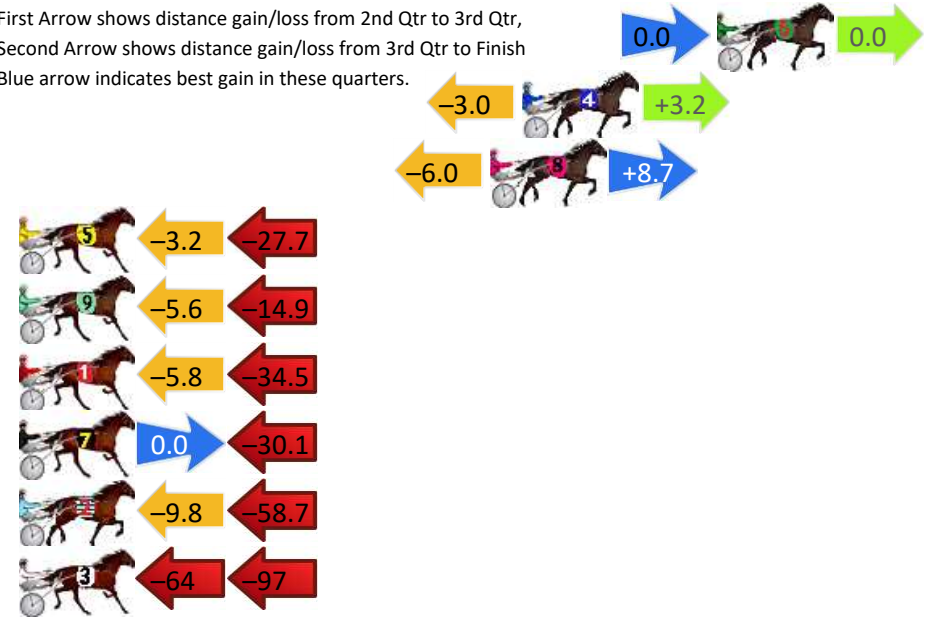

# Pinjarra Race 1 Distance 2692m

Monday, 11 November 2024

Gross Time: 3:22.90 MileRate: 2:01.30 LeadTime: 81.10s First Qtr: 31.60s Second Qtr: 30.60s Third Qtr: 29.90s Fourth Qtr: 29.70s

DATA TABLE: 800 / 400 Posi's are position from leader and (how wide the horse was at that position)

## Finish Position and metres gained

First Arrow shows distance gain/loss from 2nd Qtr to 3rd Qtr, Second Arrow shows distance gain/loss from 3rd Qtr to Finish  
Blue arrow indicates best gain in these quarters.

# Pinjarra Race 7 Distance 2692m

Monday, 11 November 2024

Gross Time: 3:15.20 MileRate: 1:56.70 LeadTime: 78.80s First Qtr: 30.80s Second Qtr: 28.40s Third Qtr: 28.40s Fourth Qtr: 28.80s

DATA TABLE: 800 / 400 Posi's are position from leader and (how wide the horse was at that position)

# Pinjarra Race 8 Distance 2631m

Monday, 11 November 2024

Gross Time: 3:16.00 MileRate: 1:59.90 LeadTime: 79.90s First Qtr: 30.80s Second Qtr: 29.10s Third Qtr: 27.90s Fourth Qtr: 28.30s

DATA TABLE: 800 / 400 Posi's are position from leader and (how wide the horse was at that position)