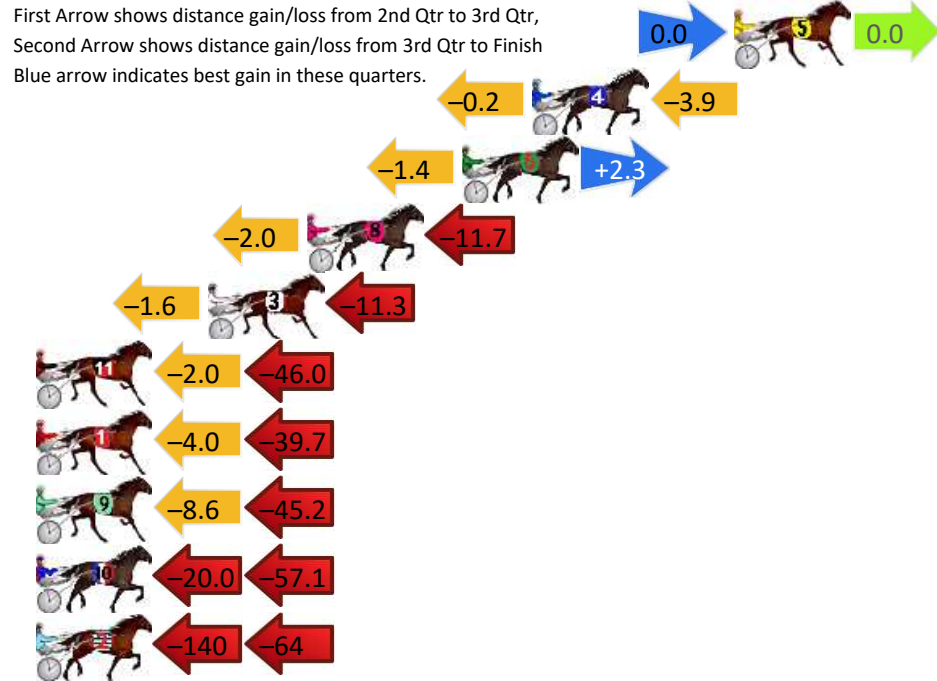

Pinjarra Race 7 Distance 2692m

Monday, 11 November 2024

Gross Time: 3:15.20 MileRate: 1:56.70 LeadTime: 78.80s First Qtr: 30.80s Second Qtr: 28.40s Third Qtr: 28.40s Fourth Qtr: 28.80s

DATA TABLE: 800 / 400 Posi's are position from leader and (how wide the horse was at that position)

No	Horse	Plc	Mar	800 Posi	400 Posi	Time	3rd Qtr	4th Qt
5	MENEMSHA	1	0.0m	0.0m (0)	0.0m (0)	3:15.20	28.40s	28.80s
4	MISS HEPBURN	2	8.1m	4.0m (0)	4.2m (0)	3:15.81	28.41s	29.08s
6	SUGAR DELIGHT	3	10.9m	11.8m (1)	13.2m (2)	3:16.02	28.50s	28.64s
8	JIMMY ROCKS	4	17.1m	3.4m (1)	5.4m (1)	3:16.49	28.54s	29.64s
3	ARIONROCK	5	21.1m	8.2m (0)	9.8m (0)	3:16.80	28.51s	29.61s
11	LOCH TAY	6	55.6m	7.6m (1)	9.6m (1)	3:19.40	28.52s	32.09s
1	BROOKVALEGIRL	7	57.1m	13.4m (0)	17.4m (0)	3:19.52	28.66s	31.64s
9	IDEAL INTEREST	8	71.2m	17.4m (1)	26.0m (1)	3:20.58	28.99s	32.04s
10	STAR OF THE GALAXY	9	102.1m	25.0m (0)	45.0m (0)	3:22.92	29.79s	32.89s
2	PERFECT MOVE	10	223.1m	20.8m (0)	160.0m (0)	3:32.07	38.27s	33.32s

Finish Position and metres gained