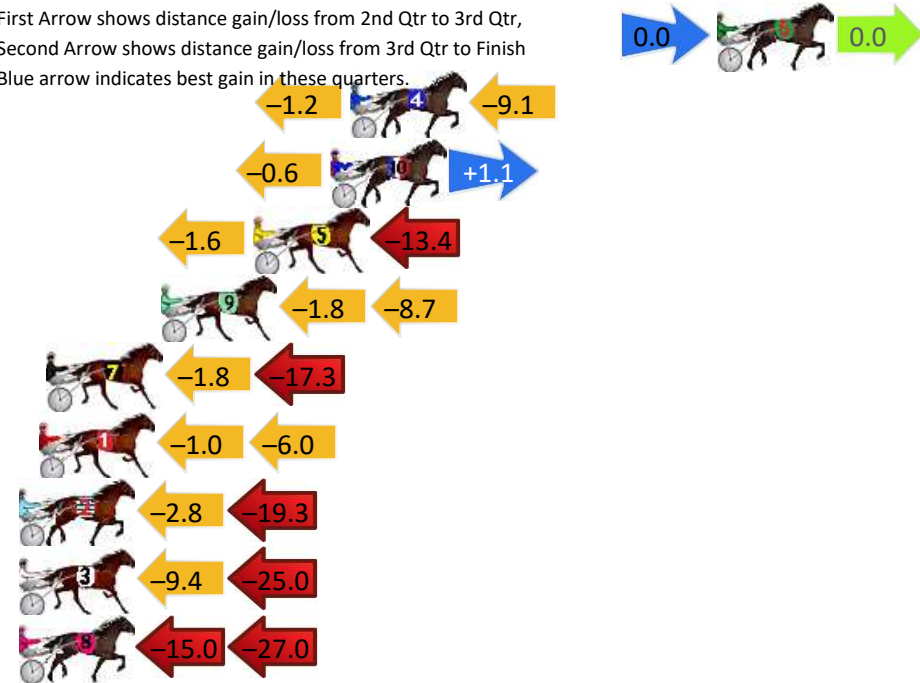

## Finish Position and metres gained

First Arrow shows distance gain/loss from 2nd Qtr to 3rd Qtr, Second Arrow shows distance gain/loss from 3rd Qtr to Finish  
Blue arrow indicates best gain in these quarters.

800

Visual positions in race at 2nd Quarter

400

Visual positions in race at 3rd Quarter

# Pinjarra Race 3 Distance 2185m

Monday, 11 November 2024

Gross Time: 2:43.40 MileRate: 2:00.40 LeadTime: 42.80s First Qtr: 32.60s Second Qtr: 30.40s Third Qtr: 28.80s Fourth Qtr: 28.80s

DATA TABLE: 800 / 400 Posi's are position from leader and (how wide the horse was at that position)