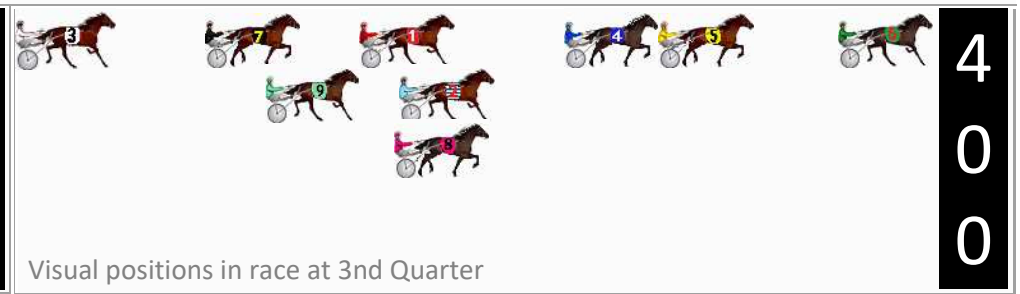

No	Horse	Plc	Mar	800 Posi	400 Posi	Time	3rd Qtr	4th Qt
6	HEZA WHIZARD	1	0.0m	0.0m (0)	0.0m (0)	3:22.90	29.90s	29.70s
4	SUNNYS LITTLE ROSE	2	7.8m	8.0m (0)	11.0m (0)	3:23.51	30.12s	29.46s
8	SELLUNE	3	9.1m	11.8m (1)	17.8m (2)	3:23.61	30.34s	29.06s
5	ELISH STAR	4	34.9m	4.0m (0)	7.2m (0)	3:25.62	30.14s	31.75s
9	ABUNDANCE	5	37.9m	17.4m (1)	23.0m (1)	3:25.85	30.32s	30.80s
1	THE BEAT	6	53.7m	13.4m (0)	19.2m (0)	3:27.08	30.34s	32.25s
7	MRIYA DREAM	7	55.5m	25.4m (0)	25.4m (0)	3:27.22	29.91s	31.92s
2	THE HONOURS	8	76.3m	7.8m (1)	17.6m (1)	3:28.84	30.64s	34.03s
3	ALDEBARAN MARSHALL	9	196.8m	36.0m (0)	100.0m (0)	3:38.22	34.67s	36.85s

## Finish Position and metres gained

First Arrow shows distance gain/loss from 2nd Qtr to 3rd Qtr, Second Arrow shows distance gain/loss from 3rd Qtr to Finish  
Blue arrow indicates best gain in these quarters.