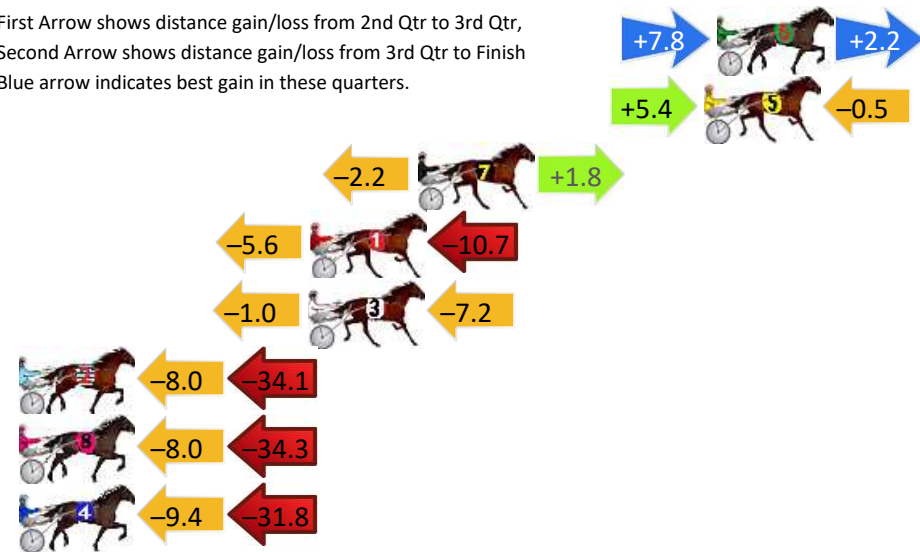

## Finish Position and metres gained

First Arrow shows distance gain/loss from 2nd Qtr to 3rd Qtr,  
Second Arrow shows distance gain/loss from 3rd Qtr to Finish  
Blue arrow indicates best gain in these quarters.

Visual positions in race at 2nd Quarter

Visual positions in race at 3rd Quarter

# Pinjarra Race 5 Distance 2185m

Monday, 11 November 2024

Gross Time: 2:39.20 MileRate: 1:57.20 LeadTime: 42.60s First Qtr: 31.80s Second Qtr: 29.70s Third Qtr: 27.70s Fourth Qtr: 27.40s

DATA TABLE: 800 / 400 Posi's are position from leader and (how wide the horse was at that position)