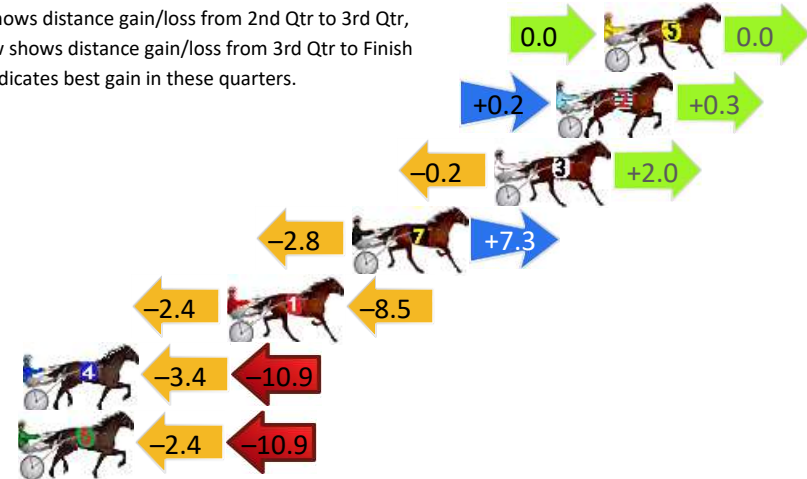

## Finish Position and metres gained

First Arrow shows distance gain/loss from 2nd Qtr to 3rd Qtr,  
Second Arrow shows distance gain/loss from 3rd Qtr to Finish  
Blue arrow indicates best gain in these quarters.

800

Visual positions in race at 2nd Quarter

400

Visual positions in race at 3rd Quarter

# Pinjarra Race 4 Distance 1684m

Monday, 11 November 2024

Gross Time: 2:00.50 MileRate: 1:55.10 LeadTime: 5.70s First Qtr: 29.90s Second Qtr: 29.00s Third Qtr: 28.10s Fourth Qtr: 27.80s

DATA TABLE: 800 / 400 Posi's are position from leader and (how wide the horse was at that position)