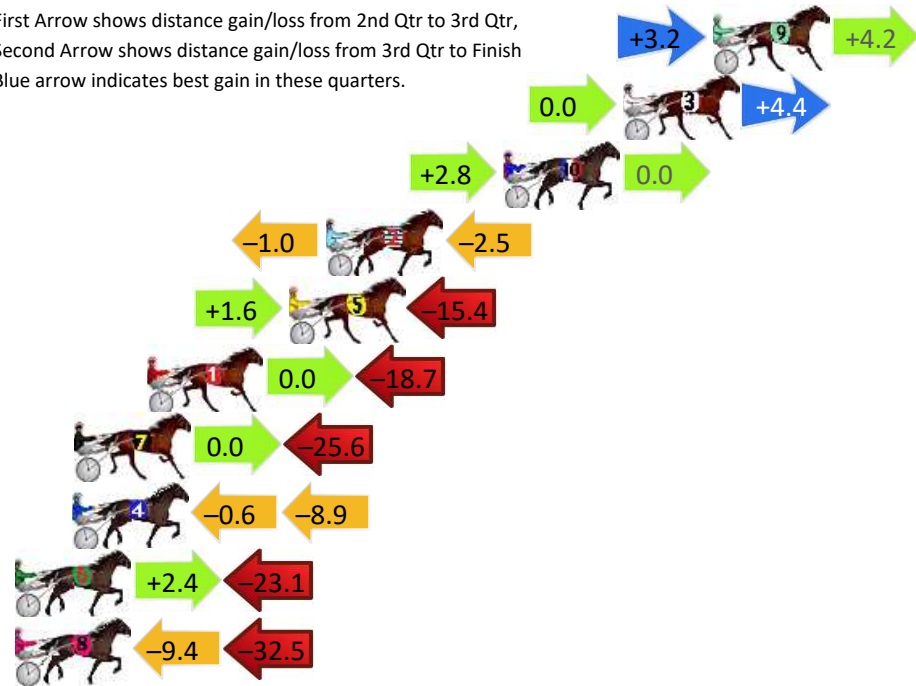

Pinjarra Race 6 Distance 2185m

Monday, 11 November 2024

Gross Time: 2:36.80 MileRate: 1:55.50 LeadTime: 38.30s First Qtr: 31.20s Second Qtr: 29.40s Third Qtr: 29.50s Fourth Qtr: 28.40s

DATA TABLE: 800 / 400 Posi's are position from leader and (how wide the horse was at that position)

No	Horse	Plc	Mar	800 Posi	400 Posi	Time	3rd Qtr	4th Qt
9	SUGAR SHAKE	1	0.0m	7.4m (1)	4.2m (2)	2:36.80	29.26s	28.10s
3	GULLY GUM	2	3.6m	8.0m (0)	8.0m (1)	2:37.07	29.49s	28.09s
10	TRAVELBAN	3	8.4m	11.2m (1)	8.4m (2)	2:37.43	29.30s	28.40s
2	MAJOR FREEWAY	4	15.5m	12.0m (0)	13.0m (0)	2:37.96	29.58s	28.58s
5	OUR VINNIE	5	17.0m	3.2m (1)	1.6m (1)	2:38.07	29.41s	29.49s
1	VELOCIPEDA	6	22.7m	4.0m (0)	4.0m (0)	2:38.49	29.53s	29.72s
7	BLAZE COOPS	7	25.6m	0.0m (0)	0.0m (0)	2:38.71	29.54s	30.21s
4	ELSAMAY	8	25.7m	16.2m (0)	16.8m (1)	2:38.72	29.56s	29.03s
6	THE WILDCARD	9	35.9m	15.2m (1)	12.8m (1)	2:39.48	29.36s	30.03s
8	TASHS SPARTAN	10	66.5m	24.6m (0)	34.0m (0)	2:41.76	30.22s	30.69s

Finish Position and metres gained

First Arrow shows distance gain/loss from 2nd Qtr to 3rd Qtr, Second Arrow shows distance gain/loss from 3rd Qtr to Finish Blue arrow indicates best gain in these quarters.

800

Visual positions in race at 2nd Quarter