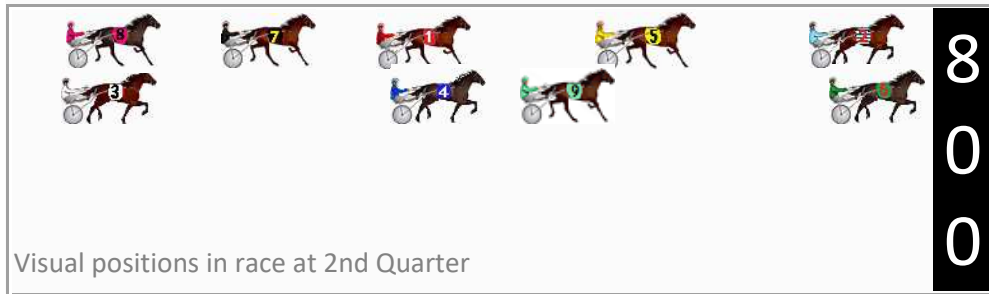

Finish Position and metres gained

First Arrow shows distance gain/loss from 2nd Qtr to 3rd Qtr, Second Arrow shows distance gain/loss from 3rd Qtr to Finish
Blue arrow indicates best gain in these quarters.

No	Horse	Plc	Mar	800 Posi	400 Posi	Time	3rd Qtr	4th Qt
2	DEL BOCAVISTA BAY	1	0.0m	0.8m (0)	0.0m (0)	2:43.30	29.34s	28.80s
5	SUKHOVEY WINDSTORM	2	0.4m	9.4m (0)	4.2m (0)	2:43.33	29.02s	28.53s
9	STATE MY CASE	3	18.0m	12.4m (1)	8.6m (1)	2:44.66	29.13s	29.47s
7	EE JAY WHY	4	18.8m	24.4m (0)	13.6m (1)	2:44.72	28.62s	29.17s
4	STRIKING A DEAL	5	19.8m	17.6m (1)	6.2m (2)	2:44.80	28.59s	29.77s
1	MERLINS ILLUSION	6	23.4m	18.2m (0)	10.2m (0)	2:45.07	28.83s	29.75s
8	ALTA EGO	7	28.1m	30.6m (0)	17.8m (0)	2:45.42	28.48s	29.54s
3	ALTACHAERA	8	37.7m	30.8m (1)	18.6m (1)	2:46.15	28.53s	30.17s
6	JUST ALL STYLE	9	43.8m	0.0m (1)	4.6m (1)	2:46.61	29.76s	31.61s