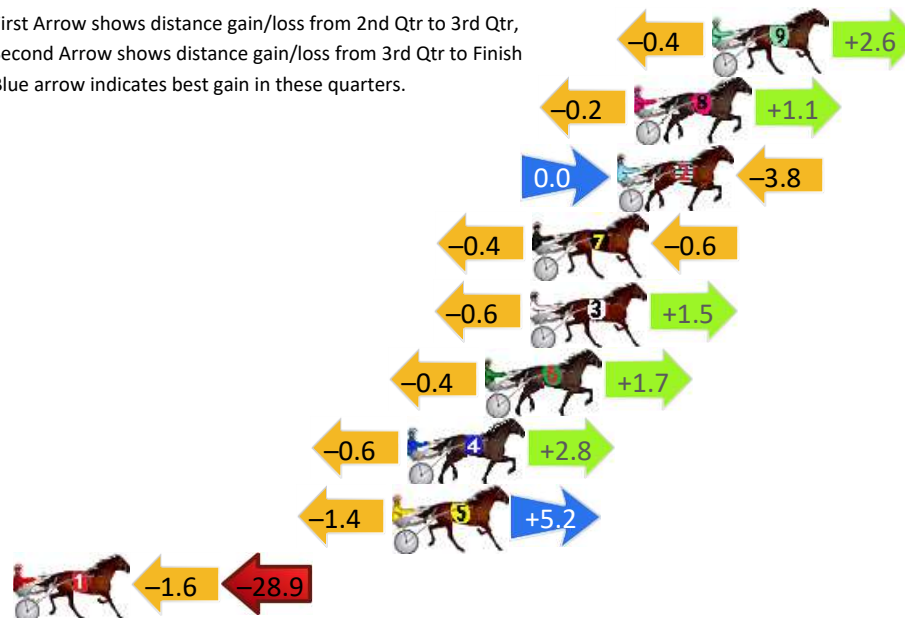

NoHorse	Plc	Mar	800 Posi	400 Posi	Time	3rd Qtr	4th Qt
9 TOMMY PRICE	1	0.0m	2.2m (1)	2.6m (1)	2:50.70	30.12s	28.02s
8 TWOHEARTONEDIA MOND	2	3.1m	4.0m (0)	4.2m (0)	2:50.93	30.11s	28.12s
2 CHRISTOPHANO	3	3.8m	0.0m (0)	0.0m (0)	2:50.98	30.11s	28.47s
7 THERE AND THEN	4	7.2m	6.2m (1)	6.6m (1)	2:51.23	30.13s	28.24s
3 ON GOLDEN ROAD	5	7.3m	8.2m (0)	8.8m (0)	2:51.24	30.14s	28.09s
6 MUMMAS LITTLE STAR	6	9.1m	10.4m (1)	10.8m (1)	2:51.37	30.12s	28.08s
4 SATAN PRINCESS	7	12.2m	14.4m (1)	15.0m (1)	2:51.60	30.14s	28.00s
5 MARLEDIE	8	12.8m	16.6m (0)	18.0m (0)	2:51.65	30.19s	27.84s
1 MIDNIGHT REUNION	9	42.9m	12.4m (0)	14.0m (0)	2:53.88	30.28s	30.23s

Finish Position and metres gained

First Arrow shows distance gain/loss from 2nd Qtr to 3rd Qtr, Second Arrow shows distance gain/loss from 3rd Qtr to Finish Blue arrow indicates best gain in these quarters.

DATA TABLE: 800 / 400 Posi's are position from leader and (how wide the horse was at that position)

No	Horse	Plc	Mar	800 Posi	400 Posi	Time	3rd Qtr	4th Qt
2	YOUR GRACE	1	0.0m	0.0m (0)	0.0m (0)	2:42.10	28.80s	28.60s
1	MONEY TIME MADNESS	2	7.9m	14.8m (0)	16.6m (1)	2:42.69	28.93s	27.98s
4	RISING SPIRIT	3	10.0m	6.4m (0)	11.2m (0)	2:42.85	29.14s	28.51s
3	JACK MANNIX	4	14.2m	10.6m (0)	12.2m (1)	2:43.17	28.91s	28.74s
7	BEALAWYER	5	20.9m	19.2m (0)	22.2m (1)	2:43.67	29.01s	28.51s
6	CODENAME MARCUS	6	24.3m	24.4m (0)	26.4m (0)	2:43.92	28.94s	28.45s
5	ADDA PARIS	7	62.6m	27.6m (1)	35.0m (1)	2:46.80	29.33s	30.56s