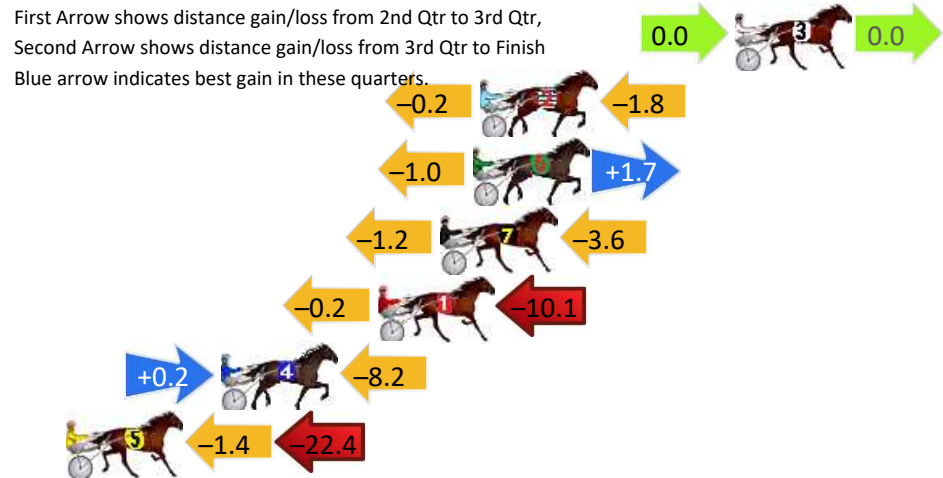

Northam Race 6 Distance 2190m

Saturday, 19 October 2024

Gross Time: 2:44.00 MileRate: 2:00.50 LeadTime: 75.50s First Qtr: 0.50s Second Qtr: 30.30s Third Qtr: 29.20s Fourth Qtr: 28.50s

DATA TABLE: 800 / 400 Posi's are position from leader and (how wide the horse was at that position)

NoHorse	Plc	Mar	800 Posi	400 Posi	Time	3rd Qtr	4th Qt
3 ON THE BACK FOOT	1	0.0m	0.0m (0)	0.0m (0)	2:44.00	29.20s	28.50s
2 FOLLOW THE ARK	2	10.2m	8.2m (0)	8.4m (0)	2:44.76	29.22s	28.63s
6 SPUDMEISTER	3	10.5m	11.2m (1)	12.2m (1)	2:44.79	29.27s	28.38s
7 BELLA RAGAZZA	4	11.8m	7.0m (1)	8.2m (1)	2:44.88	29.29s	28.76s
1 ASHIMA	5	14.3m	4.0m (0)	4.2m (0)	2:45.07	29.22s	29.22s
4 DANNIKA	6	20.6m	12.6m (0)	12.4m (0)	2:45.54	29.19s	29.08s
5 ROCKNROLL SLOY	7	26.8m	3.0m (1)	4.4m (1)	2:46.01	29.32s	30.09s

Finish Position and metres gained

800

Visual positions in race at 2nd Quarter

400

Visual positions in race at 3rd Quarter