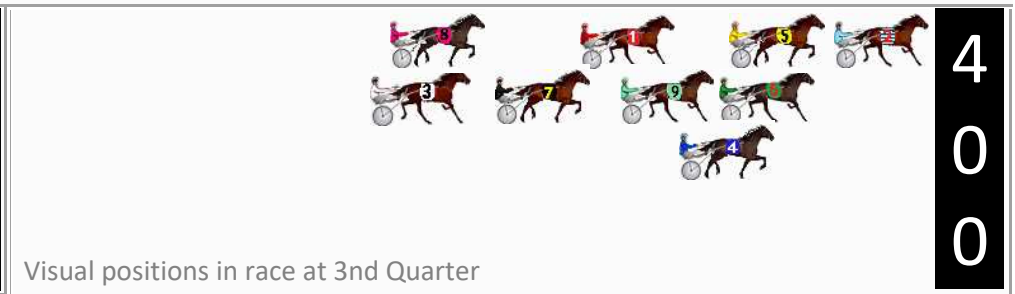

Finish Position and metres gained

First Arrow shows distance gain/loss from 2nd Qtr to 3rd Qtr, Second Arrow shows distance gain/loss from 3rd Qtr to Finish
Blue arrow indicates best gain in these quarters.