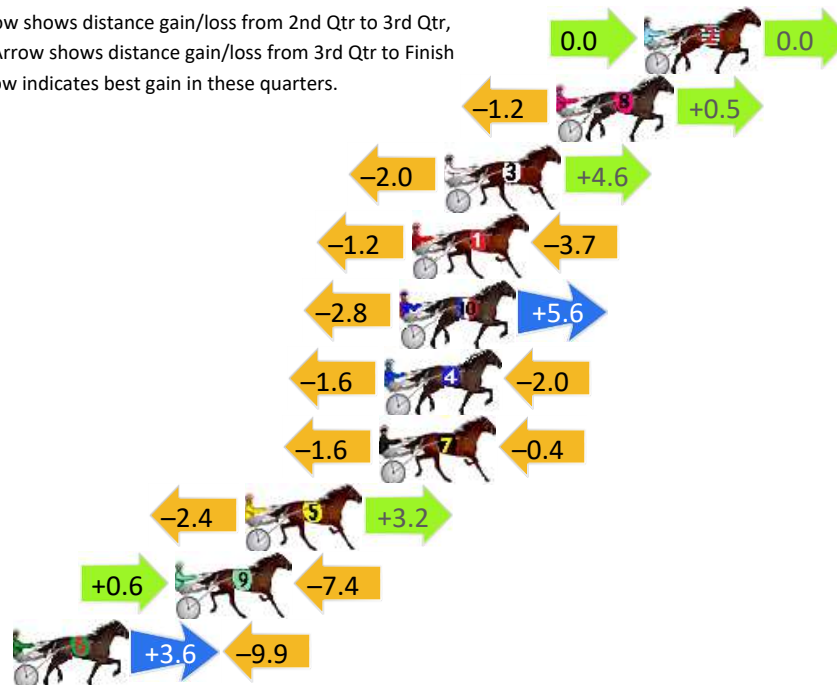

Finish Position and metres gained

First Arrow shows distance gain/loss from 2nd Qtr to 3rd Qtr, Second Arrow shows distance gain/loss from 3rd Qtr to Finish
Blue arrow indicates best gain in these quarters.

Northam Race 4 Distance 2190m

Saturday, 19 October 2024

Gross Time: 2:44.40 MileRate: 2:00.80 LeadTime: 44.40s First Qtr: 31.90s Second Qtr: 31.40s Third Qtr: 29.00s Fourth Qtr: 27.70s

DATA TABLE: 800 / 400 Posi's are position from leader and (how wide the horse was at that position)

No	Horse	Plc	Mar	800 Posi	400 Posi	Time	3rd Qtr	4th Qt
2	POCKET THE CHANGE	1	0.0m	0.0m (0)	0.0m (0)	2:44.40	29.00s	27.70s
8	BLACKROCK	2	3.5m	2.8m (1)	4.0m (1)	2:44.66	29.08s	27.67s
3	YA BETTOR FOLLOWME	3	8.0m	10.6m (1)	12.6m (1)	2:44.98	29.13s	27.38s
1	SLEEK AND SWEET	4	9.3m	4.4m (0)	5.6m (0)	2:45.08	29.09s	27.95s
10	MADDY MADDY	5	9.8m	12.6m (0)	15.4m (0)	2:45.11	29.19s	27.31s
4	ELLUCIFER	6	10.4m	6.8m (1)	8.4m (1)	2:45.16	29.12s	27.84s
7	COURAGE OF LOMBO	7	10.6m	8.6m (0)	10.2m (0)	2:45.17	29.11s	27.73s
5	ZYANYA	8	16.0m	16.8m (0)	19.2m (1)	2:45.57	29.16s	27.48s
9	EYE BETTER	9	18.8m	12.0m (2)	11.4m (2)	2:45.77	28.97s	28.21s
6	KOLISI	10	25.3m	19.0m (1)	15.4m (2)	2:46.24	28.76s	28.38s