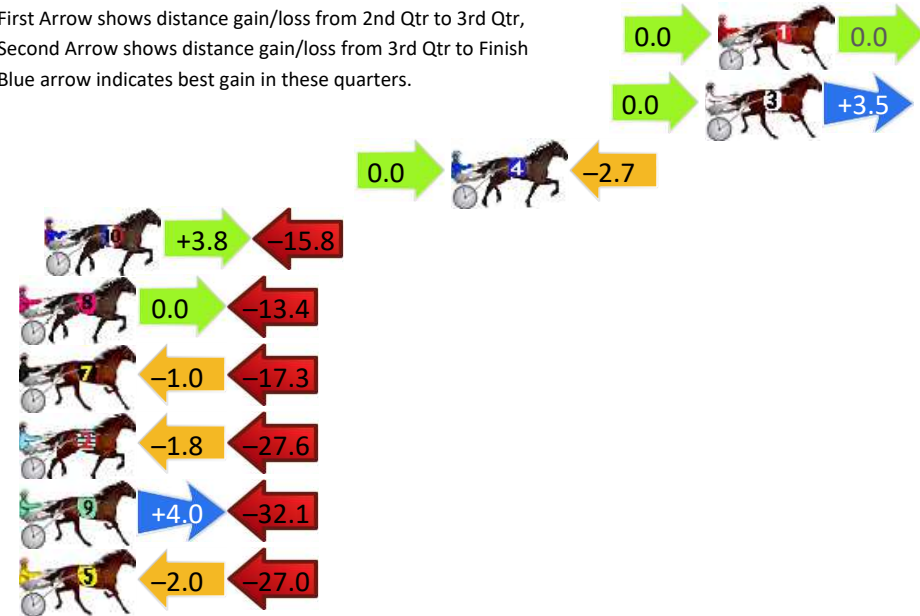

Finish Position and metres gained

First Arrow shows distance gain/loss from 2nd Qtr to 3rd Qtr, Second Arrow shows distance gain/loss from 3rd Qtr to Finish
Blue arrow indicates best gain in these quarters.

800

Visual positions in race at 2nd Quarter

400

Visual positions in race at 3rd Quarter

Northam Race 5 Distance 2190m

Saturday, 19 October 2024

Gross Time: 2:43.80 MileRate: 2:00.40 LeadTime: 44.00s First Qtr: 31.20s Second Qtr: 30.80s Third Qtr: 30.00s Fourth Qtr: 27.80s

DATA TABLE: 800 / 400 Posi's are position from leader and (how wide the horse was at that position)

NoHorse	Plc	Mar	800 Posi	400 Posi	Time	3rd Qtr	4th Qt
1 ATLAS THE TITAN	1	0.0m	0.0m (0)	0.0m (0)	2:43.80	30.00s	27.80s
3 LOCH TAY	2	0.5m	4.0m (0)	4.0m (0)	2:43.84	29.99s	27.56s
4 PERFECT MOVE	3	10.7m	8.0m (0)	8.0m (0)	2:44.58	30.01s	27.99s
10 SHES A MARE	4	27.0m	15.0m (1)	11.2m (2)	2:45.77	29.77s	28.89s
8 STAR OF THE GALAXY	5	31.0m	17.6m (0)	17.6m (1)	2:46.07	30.04s	28.73s
7 IM GRAFTER	6	31.5m	13.2m (0)	14.2m (0)	2:46.10	30.12s	29.00s
2 FLY EAGLE ROSE	7	36.0m	6.6m (1)	8.4m (1)	2:46.43	30.20s	29.71s
9 BROOKVALEGIRL	8	38.9m	10.8m (1)	6.8m (2)	2:46.64	29.80s	30.02s
5 BANK NOTICE	9	51.2m	22.2m (0)	24.2m (0)	2:47.54	30.22s	29.67s