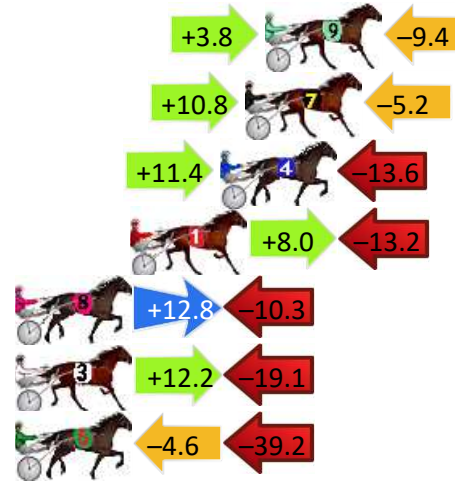

DATA TABLE: 800 / 400 Posi's are position from leader and (how wide the horse was at that position)

No	Horse	Plc	Mar	800 Posi	400 Posi	Time	3rd Qtr	4th Qt
7	ZUEDE	1	0.0m	4.2m (0)	4.0m (0)	2:42.00	28.99s	28.91s
9	GOTA GOOD WARHOL	2	0.2m	8.2m (0)	8.0m (0)	2:42.02	28.99s	28.63s
1	BATAVIA PLAYBOY	3	2.1m	0.0m (0)	0.0m (0)	2:42.16	29.00s	29.35s
10	GOODONYA MATE	4	10.3m	12.4m (0)	12.4m (0)	2:42.79	29.00s	29.05s
8	LETS ROCK TONIGHT	5	11.7m	2.6m (1)	4.6m (1)	2:42.90	29.14s	29.72s
6	SHEHADI	6	20.9m	19.2m (1)	17.6m (1)	2:43.60	28.88s	29.44s
4	FIORD	7	21.3m	15.0m (1)	13.8m (1)	2:43.63	28.91s	29.74s
5	IMMACHULATE	8	23.7m	6.6m (1)	9.2m (1)	2:43.82	29.18s	30.25s
3	CRACKA TINNY	9	35.5m	10.6m (1)	10.4m (2)	2:44.72	28.98s	31.02s
2	CROWDED REACTOR	10	147.7m	90.0m (0)	115.0m (0)	2:53.31	30.80s	31.57s

Finish Position and metres gained

First Arrow shows distance gain/loss from 2nd Qtr to 3rd Qtr, Second Arrow shows distance gain/loss from 3rd Qtr to Finish
Blue arrow indicates best gain in these quarters.

No	Horse	Plc	Mar	800 Posi	400 Posi	Time	3rd Qtr	4th Qt
2	DEL BOCAVISTA BAY	1	0.0m	0.8m (0)	0.0m (0)	2:43.30	29.34s	28.80s
5	SUKHOVEY WINDSTORM	2	0.4m	9.4m (0)	4.2m (0)	2:43.33	29.02s	28.53s
9	STATE MY CASE	3	18.0m	12.4m (1)	8.6m (1)	2:44.66	29.13s	29.47s
7	EE JAY WHY	4	18.8m	24.4m (0)	13.6m (1)	2:44.72	28.62s	29.17s
4	STRIKING A DEAL	5	19.8m	17.6m (1)	6.2m (2)	2:44.80	28.59s	29.77s
1	MERLINS ILLUSION	6	23.4m	18.2m (0)	10.2m (0)	2:45.07	28.83s	29.75s
8	ALTA EGO	7	28.1m	30.6m (0)	17.8m (0)	2:45.42	28.48s	29.54s
3	ALTACHAERA	8	37.7m	30.8m (1)	18.6m (1)	2:46.15	28.53s	30.17s
6	JUST ALL STYLE	9	43.8m	0.0m (1)	4.6m (1)	2:46.61	29.76s	31.61s