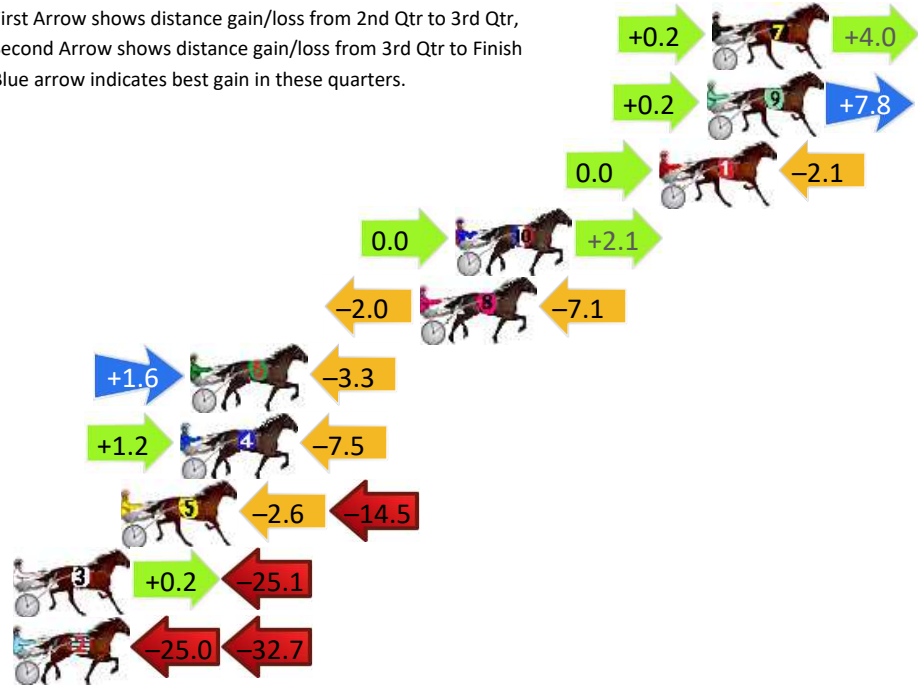

Finish Position and metres gained

First Arrow shows distance gain/loss from 2nd Qtr to 3rd Qtr, Second Arrow shows distance gain/loss from 3rd Qtr to Finish Blue arrow indicates best gain in these quarters.

800

Visual positions in race at 2nd Quarter

400

Visual positions in race at 3rd Quarter

Northam Race 2 Distance 2190m

Saturday, 19 October 2024

Gross Time: 2:42.00 MileRate: 1:59.00 LeadTime: 43.40s First Qtr: 30.80s Second Qtr: 29.60s Third Qtr: 29.00s Fourth Qtr: 29.20s

DATA TABLE: 800 / 400 Posi's are position from leader and (how wide the horse was at that position)

No	Horse	Plc	Mar	800 Posi	400 Posi	Time	3rd Qtr	4th Qt
7	ZUEDE	1	0.0m	4.2m (0)	4.0m (0)	2:42.00	28.99s	28.91s
9	GOTA GOOD WARHOL	2	0.2m	8.2m (0)	8.0m (0)	2:42.02	28.99s	28.63s
1	BATAVIA PLAYBOY	3	2.1m	0.0m (0)	0.0m (0)	2:42.16	29.00s	29.35s
10	GOODONYA MATE	4	10.3m	12.4m (0)	12.4m (0)	2:42.79	29.00s	29.05s
8	LETS ROCK TONIGHT	5	11.7m	2.6m (1)	4.6m (1)	2:42.90	29.14s	29.72s
6	SHEHADI	6	20.9m	19.2m (1)	17.6m (1)	2:43.60	28.88s	29.44s
4	FIORD	7	21.3m	15.0m (1)	13.8m (1)	2:43.63	28.91s	29.74s
5	IMMACHULATE	8	23.7m	6.6m (1)	9.2m (1)	2:43.82	29.18s	30.25s
3	CRACKA TINNY	9	35.5m	10.6m (1)	10.4m (2)	2:44.72	28.98s	31.02s
2	CROWDED REACTOR	10	147.7m	90.0m (0)	115.0m (0)	2:53.31	30.80s	31.57s