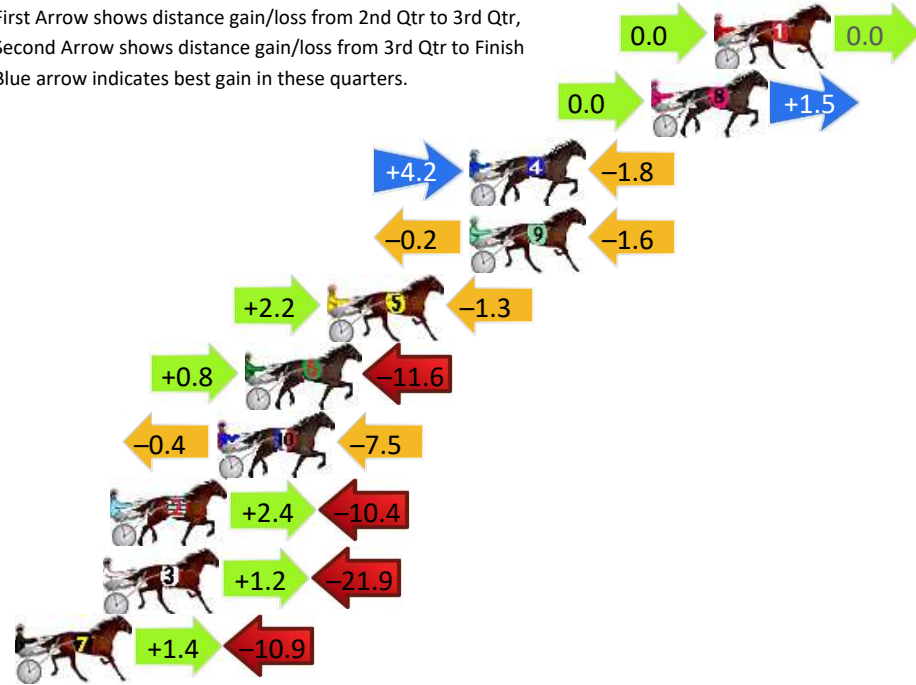

Pinjarra Race 6 Distance 2185m

Monday, 23 September 2024

Gross Time: 2:37.90 MileRate: 1:56.30 LeadTime: 41.10s First Qtr: 32.70s Second Qtr: 28.60s Third Qtr: 28.40s Fourth Qtr: 27.10s

DATA TABLE: 800 / 400 Posi's are position from leader and (how wide the horse was at that position)

No	Horse	Plc	Mar	800 Posi	400 Posi	Time	3rd Qtr	4th Qt
1	ROCKNROLL ELLIOT	1	0.0m	0.0m (0)	0.0m (0)	2:37.90	28.40s	27.10s
8	ROCKET CITY	2	2.5m	4.0m (0)	4.0m (0)	2:38.08	28.40s	27.00s
4	MAGNUS VICTOR	3	9.8m	12.2m (1)	8.0m (2)	2:38.60	28.11s	27.22s
9	SOHO SANTORINI	4	9.8m	8.0m (0)	8.2m (0)	2:38.60	28.42s	27.21s
5	MISS SASSY	5	15.5m	16.4m (0)	14.2m (1)	2:39.01	28.25s	27.19s
6	LONGREACH BAY	6	18.8m	8.0m (1)	7.2m (1)	2:39.24	28.36s	27.88s
10	CHEDDAR IS BETTER	7	19.9m	12.0m (0)	12.4m (0)	2:39.32	28.44s	27.61s
2	BETTOR MOVE ALONG	8	24.2m	16.2m (1)	13.8m (2)	2:39.63	28.25s	27.80s
3	GALAXY WARRIOR	9	24.5m	3.8m (1)	2.6m (1)	2:39.65	28.35s	28.58s
7	SHOWPONY	10	30.1m	20.6m (1)	19.2m (1)	2:40.05	28.32s	27.83s

Finish Position and metres gained

First Arrow shows distance gain/loss from 2nd Qtr to 3rd Qtr, Second Arrow shows distance gain/loss from 3rd Qtr to Finish
Blue arrow indicates best gain in these quarters.

800

Visual positions in race at 2nd Quarter