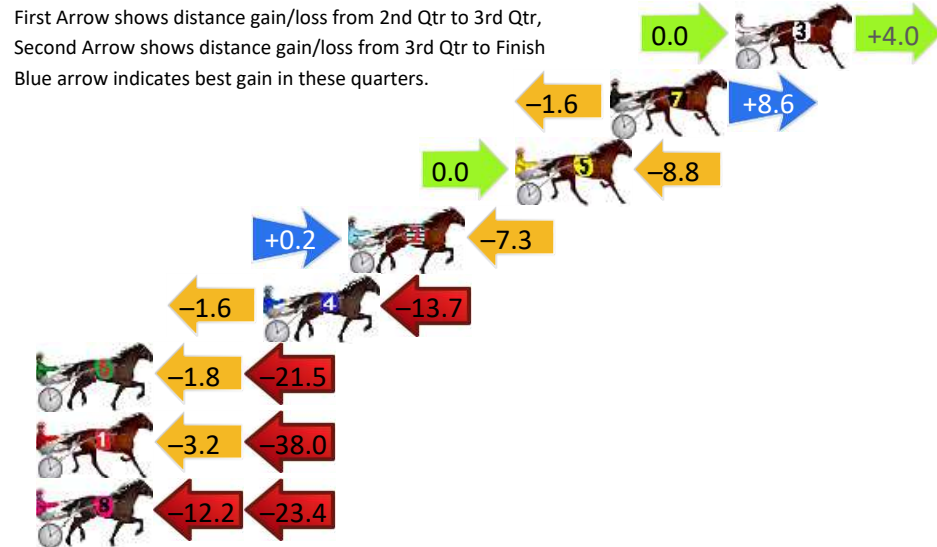

Pinjarra Race 3 Distance 1684m

Monday, 23 September 2024

Gross Time: 2:01.70 MileRate: 1:56.30 LeadTime: 5.80s First Qtr: 28.50s Second Qtr: 30.30s Third Qtr: 29.40s Fourth Qtr: 27.70s

DATA TABLE: 800 / 400 Posi's are position from leader and (how wide the horse was at that position)

No	Horse	Plc	Mar	800 Posi	400 Posi	Time	3rd Qtr	4th Qt
3	GET THE BOOTH	1	0.0m	4.0m (0)	4.0m (0)	2:01.70	29.39s	27.42s
7	SHES A MARE	2	5.0m	12.0m (1)	13.6m (1)	2:02.06	29.50s	27.11s
5	ROCK ROSIE ROCK	3	8.8m	0.0m (0)	0.0m (0)	2:02.34	29.42s	28.31s
2	EE JAY WHY	4	15.5m	8.4m (0)	8.2m (0)	2:02.83	29.40s	28.20s
4	INTERNAL AFFAIRS	5	18.9m	3.6m (1)	5.2m (1)	2:03.08	29.54s	28.64s
6	SWEET SUZI	6	31.1m	7.8m (1)	9.6m (1)	2:03.97	29.57s	29.18s
1	SATAN PRINCESS	7	54.0m	12.8m (0)	16.0m (0)	2:05.63	29.71s	30.32s
8	MORISSETTE	8	57.4m	21.8m (1)	34.0m (0)	2:05.88	30.32s	29.31s

Finish Position and metres gained