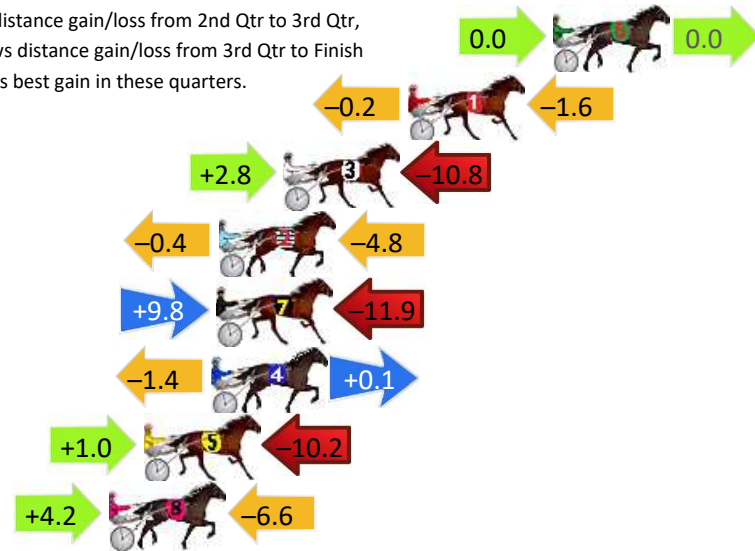

DATA TABLE: 800 / 400 Posi's are position from leader and (how wide the horse was at that position)

No	Horse	Plc	Mar	800 Posi	400 Posi	Time	3rd Qtr	4th Qt
3	GET THE BOOTH	1	0.0m	4.0m (0)	4.0m (0)	2:01.70	29.39s	27.42s
7	SHES A MARE	2	5.0m	12.0m (1)	13.6m (1)	2:02.06	29.50s	27.11s
5	ROCK ROSIE ROCK	3	8.8m	0.0m (0)	0.0m (0)	2:02.34	29.42s	28.31s
2	EE JAY WHY	4	15.5m	8.4m (0)	8.2m (0)	2:02.83	29.40s	28.20s
4	INTERNAL AFFAIRS	5	18.9m	3.6m (1)	5.2m (1)	2:03.08	29.54s	28.64s
6	SWEET SUZI	6	31.1m	7.8m (1)	9.6m (1)	2:03.97	29.57s	29.18s
1	SATAN PRINCESS	7	54.0m	12.8m (0)	16.0m (0)	2:05.63	29.71s	30.32s
8	MORISSETTE	8	57.4m	21.8m (1)	34.0m (0)	2:05.88	30.32s	29.31s

Finish Position and metres gained

Pinjarra Race 4 Distance 1177m

Monday, 23 September 2024

Gross Time: 1:22.50 MileRate: 1:52.80 LeadTime: 25.90s First Qtr: Second Qtr: Third Qtr: 30.00s Fourth Qtr: 26.60s

DATA TABLE: 800 / 400 Posi's are position from leader and (how wide the horse was at that position)

No	Horse	Plc	Mar	800 Posi	400 Posi	Time	3rd Qtr	4th Qt
6	TANTABIDDI	1	0.0m	0.0m (0)	0.0m (0)	1:22.50	30.00s	26.60s
1	IL BANDITO	2	5.8m	4.0m (0)	4.2m (0)	1:22.91	30.02s	26.71s
3	EVE CROCKER	3	10.8m	2.8m (1)	0.0m (1)	1:23.26	29.85s	27.31s
2	SUNPATRA	4	13.4m	8.2m (0)	8.6m (0)	1:23.44	30.05s	26.92s
7	LUKE ATTACK	5	13.5m	11.4m (1)	1.6m (2)	1:23.45	29.36s	27.39s
4	GOV STARZZZ	6	13.7m	12.4m (0)	13.8m (0)	1:23.46	30.10s	26.59s
5	CLASSNSMART	7	16.4m	7.2m (1)	6.2m (1)	1:23.65	29.97s	27.27s
8	JADES FORTUNE	8	17.8m	15.4m (1)	11.2m (1)	1:23.75	29.73s	27.04s

Finish Position and metres gained

First Arrow shows distance gain/loss from 2nd Qtr to 3rd Qtr, Second Arrow shows distance gain/loss from 3rd Qtr to Finish
Blue arrow indicates best gain in these quarters.