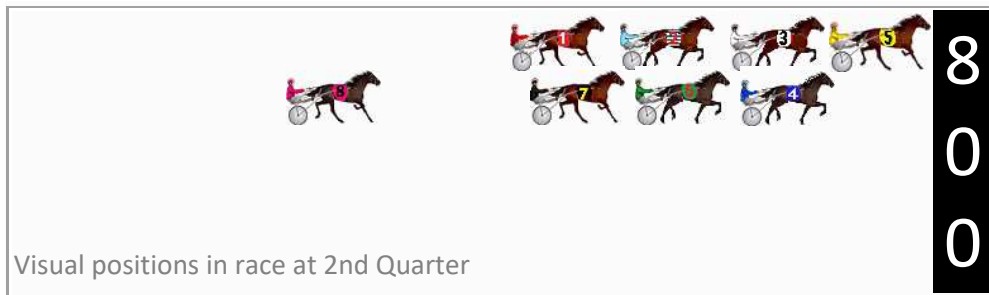

Pinjarra Race 3 Distance 1684m

Monday, 23 September 2024

Gross Time: 2:01.70 MileRate: 1:56.30 LeadTime: 5.80s First Qtr: 28.50s Second Qtr: 30.30s Third Qtr: 29.40s Fourth Qtr: 27.70s

DATA TABLE: 800 / 400 Posi's are position from leader and (how wide the horse was at that position)

No	Horse	Plc	Mar	800 Posi	400 Posi	Time	3rd Qtr	4th Qt
3	GET THE BOOTH	1	0.0m	4.0m (0)	4.0m (0)	2:01.70	29.39s	27.42s
7	SHES A MARE	2	5.0m	12.0m (1)	13.6m (1)	2:02.06	29.50s	27.11s
5	ROCK ROSIE ROCK	3	8.8m	0.0m (0)	0.0m (0)	2:02.34	29.42s	28.31s
2	EE JAY WHY	4	15.5m	8.4m (0)	8.2m (0)	2:02.83	29.40s	28.20s
4	INTERNAL AFFAIRS	5	18.9m	3.6m (1)	5.2m (1)	2:03.08	29.54s	28.64s
6	SWEET SUZI	6	31.1m	7.8m (1)	9.6m (1)	2:03.97	29.57s	29.18s
1	SATAN PRINCESS	7	54.0m	12.8m (0)	16.0m (0)	2:05.63	29.71s	30.32s
8	MORISSETTE	8	57.4m	21.8m (1)	34.0m (0)	2:05.88	30.32s	29.31s

Finish Position and metres gained