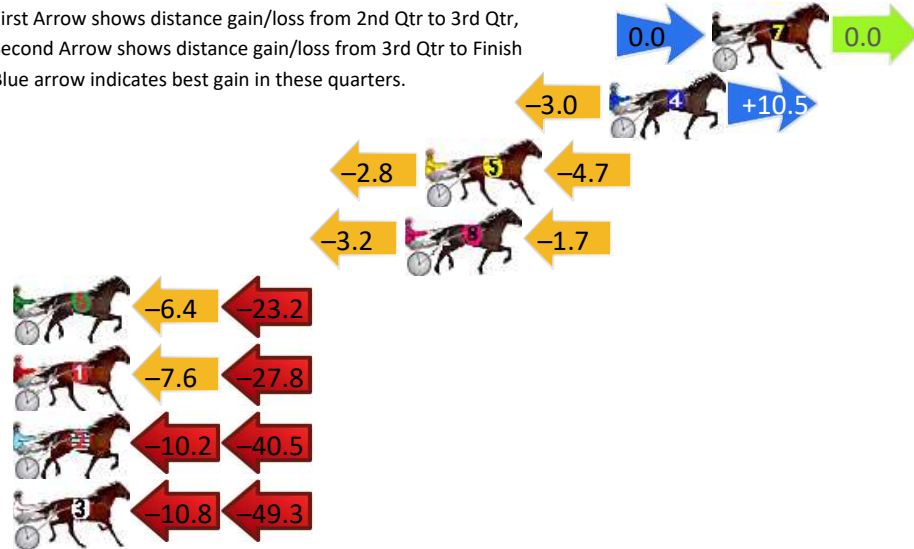

Pinjarra Race 1 Distance 2185m

Monday, 23 September 2024

Gross Time: 2:41.60 MileRate: 1:59.00 LeadTime: 42.00s First Qtr: 31.60s Second Qtr: 29.40s Third Qtr: 29.30s Fourth Qtr: 29.30s

DATA TABLE: 800 / 400 Posi's are position from leader and (how wide the horse was at that position)

No	Horse	Plc	Mar	800 Posi	400 Posi	Time	3rd Qtr	4th Qt
7	PATCHED	1	0.0m	0.0m (0)	0.0m (0)	2:41.60	29.30s	29.30s
4	SELLUNE	2	4.1m	11.6m (1)	14.6m (0)	2:41.92	29.52s	28.54s
5	ABUNDANCE	3	11.5m	4.0m (0)	6.8m (0)	2:42.48	29.50s	29.64s
8	ELEGANT PEAK	4	12.3m	7.4m (1)	10.6m (2)	2:42.55	29.53s	29.42s
6	MRIYA DREAM	5	33.0m	3.4m (1)	9.8m (1)	2:44.14	29.77s	30.99s
1	THE BEAT	6	50.4m	15.0m (0)	22.6m (1)	2:45.47	29.85s	31.32s
2	HEZA WHIZARD	7	67.1m	16.4m (1)	26.6m (1)	2:46.76	30.04s	32.25s
3	TILTHERSUNSETS	8	68.7m	8.6m (0)	19.4m (0)	2:46.88	30.09s	32.89s

Finish Position and metres gained

First Arrow shows distance gain/loss from 2nd Qtr to 3rd Qtr, Second Arrow shows distance gain/loss from 3rd Qtr to Finish Blue arrow indicates best gain in these quarters.

800

Visual positions in race at 2nd Quarter

400

Visual positions in race at 3rd Quarter

Pinjarra Race 7 Distance 2185m

Monday, 23 September 2024

Gross Time: 2:38.30 MileRate: 1:56.60 LeadTime: 41.40s First Qtr: 32.10s Second Qtr: 28.20s Third Qtr: 28.10s Fourth Qtr: 28.50s