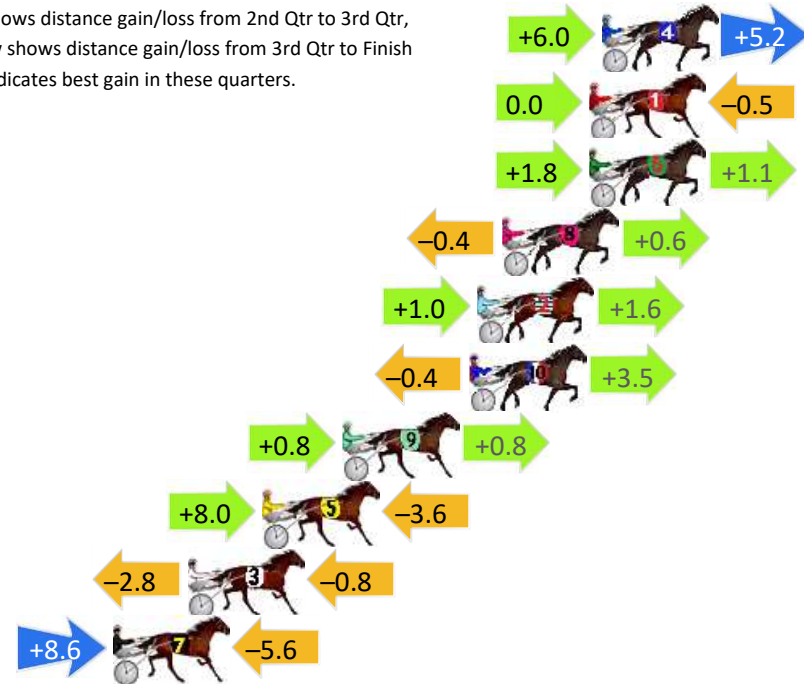

Finish Position and metres gained

First Arrow shows distance gain/loss from 2nd Qtr to 3rd Qtr, Second Arrow shows distance gain/loss from 3rd Qtr to Finish Blue arrow indicates best gain in these quarters.

Pinjarra Race 2 Distance 1684m

Monday, 23 September 2024

Gross Time: 2:03.70 MileRate: 1:58.20 LeadTime: 5.00s First Qtr: 30.30s Second Qtr: 30.40s Third Qtr: 29.20s Fourth Qtr: 28.80s

DATA TABLE: 800 / 400 Posi's are position from leader and (how wide the horse was at that position)