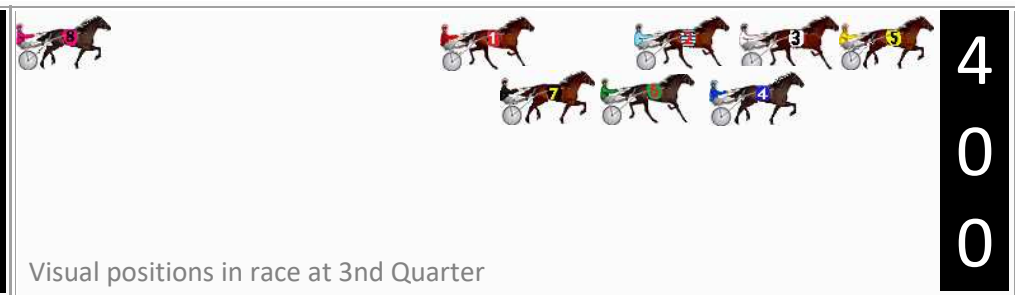

Pinjarra Race 3 Distance 1684m

Monday, 23 September 2024

Gross Time: 2:01.70 MileRate: 1:56.30 LeadTime: 5.80s First Qtr: 28.50s Second Qtr: 30.30s Third Qtr: 29.40s Fourth Qtr: 27.70s

DATA TABLE: 800 / 400 Posi's are position from leader and (how wide the horse was at that position)

No	Horse	Plc	Mar	800 Posi	400 Posi	Time	3rd Qtr	4th Qt
3	GET THE BOOTH	1	0.0m	4.0m (0)	4.0m (0)	2:01.70	29.39s	27.42s
7	SHES A MARE	2	5.0m	12.0m (1)	13.6m (1)	2:02.06	29.50s	27.11s
5	ROCK ROSIE ROCK	3	8.8m	0.0m (0)	0.0m (0)	2:02.34	29.42s	28.31s
2	EE JAY WHY	4	15.5m	8.4m (0)	8.2m (0)	2:02.83	29.40s	28.20s
4	INTERNAL AFFAIRS	5	18.9m	3.6m (1)	5.2m (1)	2:03.08	29.54s	28.64s
6	SWEET SUZI	6	31.1m	7.8m (1)	9.6m (1)	2:03.97	29.57s	29.18s
1	SATAN PRINCESS	7	54.0m	12.8m (0)	16.0m (0)	2:05.63	29.71s	30.32s
8	MORISSETTE	8	57.4m	21.8m (1)	34.0m (0)	2:05.88	30.32s	29.31s

Finish Position and metres gained