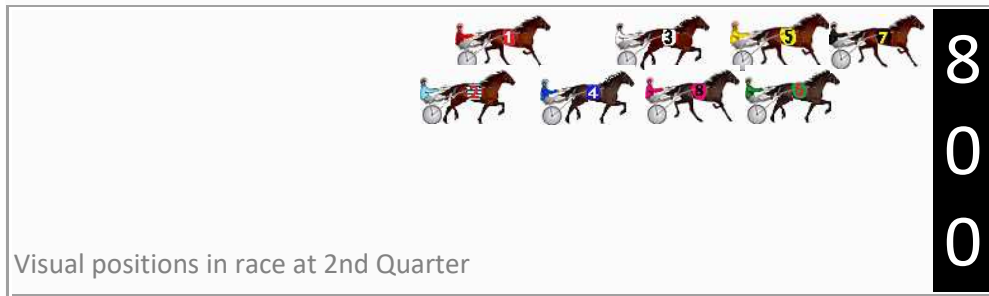

Finish Position and metres gained

First Arrow shows distance gain/loss from 2nd Qtr to 3rd Qtr, Second Arrow shows distance gain/loss from 3rd Qtr to Finish Blue arrow indicates best gain in these quarters.