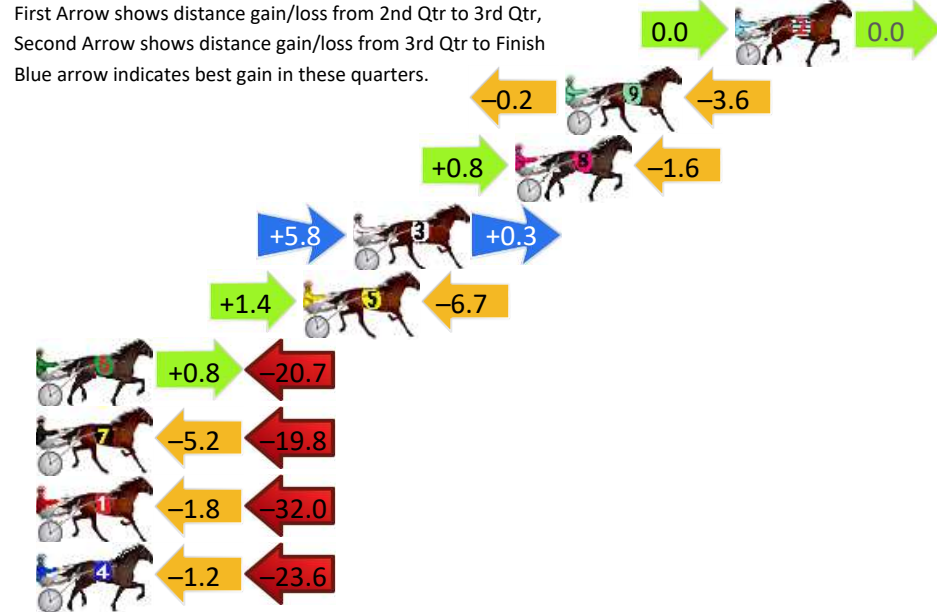

Pinjarra Race 7 Distance 2185m

Monday, 23 September 2024

Gross Time: 2:38.30 MileRate: 1:56.60 LeadTime: 41.40s First Qtr: 32.10s Second Qtr: 28.20s Third Qtr: 28.10s Fourth Qtr: 28.50s

DATA TABLE: 800 / 400 Posi's are position from leader and (how wide the horse was at that position)

No	Horse	Plc	Mar	800 Posi	400 Posi	Time	3rd Qtr	4th Qt
2	OFF THE CHARTS	1	0.0m	0.0m (0)	0.0m (0)	2:38.30	28.10s	28.50s
9	JIMMY ROCKS	2	6.8m	3.0m (1)	3.2m (1)	2:38.81	28.11s	28.76s
8	LENORA JANE	3	8.8m	8.0m (0)	7.2m (2)	2:38.96	28.04s	28.61s
3	I CROSS MY HEART	4	15.3m	21.4m (1)	15.6m (3)	2:39.45	27.69s	28.48s
5	IDEAL INTEREST	5	17.3m	12.0m (0)	10.6m (0)	2:39.59	28.00s	28.97s
6	CORK CAN RUN	6	35.9m	16.0m (0)	15.2m (0)	2:40.99	28.03s	29.97s
7	SWITCH BLADE	7	36.0m	11.0m (1)	16.2m (2)	2:40.99	28.46s	29.90s
1	PERFECT MOVE	8	37.8m	4.0m (0)	5.8m (0)	2:41.13	28.21s	30.77s
4	INFINITE MERIT	9	40.4m	15.6m (1)	16.8m (1)	2:41.32	28.17s	30.17s

Finish Position and metres gained

800

Visual positions in race at 2nd Quarter