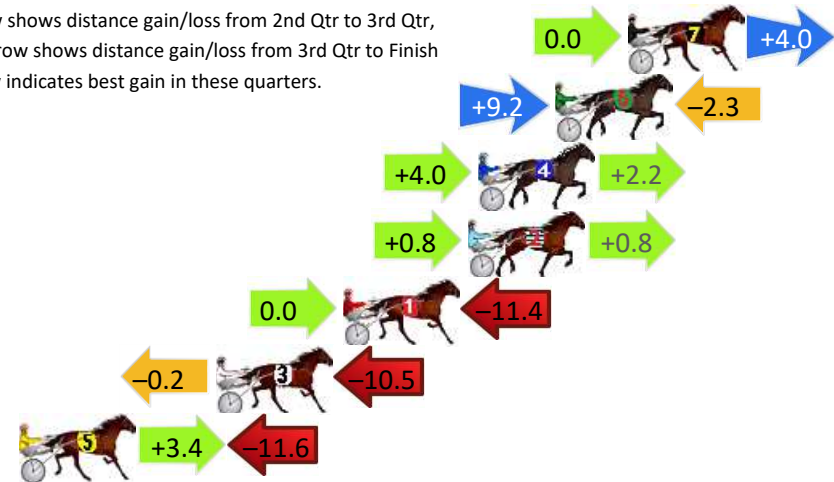

Finish Position and metres gained

First Arrow shows distance gain/loss from 2nd Qtr to 3rd Qtr, Second Arrow shows distance gain/loss from 3rd Qtr to Finish
Blue arrow indicates best gain in these quarters.

8
0
0

Visual positions in race at 2nd Quarter

4
0
0

Visual positions in race at 3rd Quarter

Pinjarra Race 5 Distance 2116m

Monday, 23 September 2024

Gross Time: 2:37.20 MileRate: 1:58.40 LeadTime: 38.80s First Qtr: 31.60s Second Qtr: 29.20s Third Qtr: 28.70s Fourth Qtr: 28.90s

DATA TABLE: 800 / 400 Posi's are position from leader and (how wide the horse was at that position)

No	Horse	Plc	Mar	800 Posi	400 Posi	Time	3rd Qtr	4th Qt
7	THE WILDCARD	1	0.0m	4.0m (0)	4.0m (0)	2:37.20	28.70s	28.61s
6	BELLISSIMO ACQUISTO	2	2.9m	9.8m (1)	0.6m (1)	2:37.42	28.04s	29.07s
4	DOCTOR STEVE	3	6.0m	12.2m (0)	8.2m (0)	2:37.66	28.41s	28.74s
2	BEACH CAPTAIN	4	6.4m	8.0m (0)	7.2m (2)	2:37.69	28.64s	28.84s
1	AMERICAN CRUISE	5	11.4m	0.0m (0)	0.0m (0)	2:38.06	28.70s	29.72s
3	CAPTAINS BEACHBABE	6	16.5m	5.8m (1)	6.0m (1)	2:38.45	28.71s	29.65s
5	PRIDDAH	7	24.4m	16.2m (0)	12.8m (0)	2:39.05	28.45s	29.73s