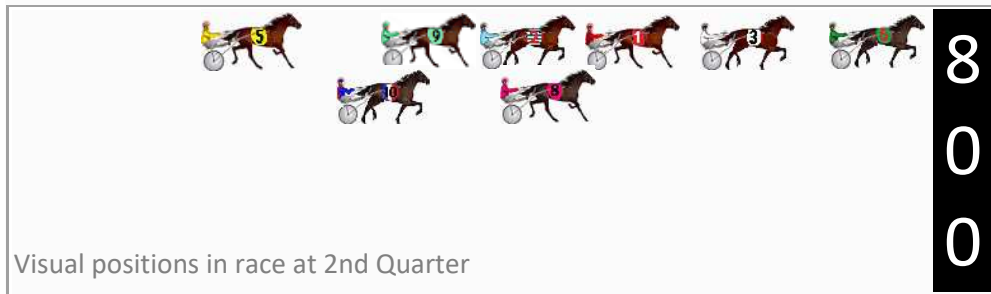

Pinjarra Race 6 Distance 2185m

Monday, 16 September 2024

Gross Time: 2:36.20 MileRate: 1:55.10 LeadTime: 40.70s First Qtr: 29.20s Second Qtr: 29.60s Third Qtr: 27.60s Fourth Qtr: 29.10s

DATA TABLE: 800 / 400 Posi's are position from leader and (how wide the horse was at that position)

NoHorse	Plc	Mar	800 Posi	400 Posi	Time	3rd Qtr	4th Qt
6 BLAZE COOPS	1	0.0m	0.0m (0)	0.0m (0)	2:36.20	27.60s	29.10s
9 HEAVENLY WAGE	2	2.6m	18.0m (0)	17.4m (0)	2:36.40	27.59s	28.03s
3 TANTABIDDI	3	6.6m	5.2m (0)	4.6m (0)	2:36.70	27.55s	29.24s
1 VELOCIPEDE	4	8.8m	9.8m (0)	9.0m (1)	2:36.87	27.54s	29.09s
10 TORPEDO ROCK	5	10.7m	19.8m (1)	15.0m (2)	2:37.02	27.27s	28.79s
2 ABSOLUTE DELIGHT	6	11.5m	14.0m (0)	13.4m (0)	2:37.08	27.56s	28.96s
8 CLASSNSMART	7	24.0m	13.2m (1)	14.0m (1)	2:38.03	27.64s	29.82s
5 ROCKANDROLLARTIS T	8	28.3m	25.2m (0)	22.6m (0)	2:38.36	27.41s	29.51s

Finish Position and metres gained

First Arrow shows distance gain/loss from 2nd Qtr to 3rd Qtr, Second Arrow shows distance gain/loss from 3rd Qtr to Finish
Blue arrow indicates best gain in these quarters.