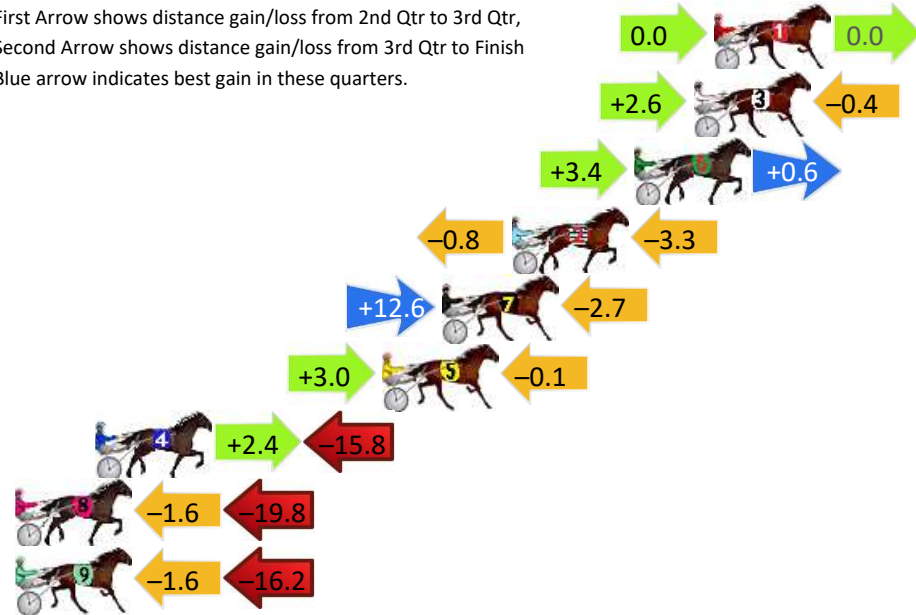

DATA TABLE: 800 / 400 Posi's are position from leader and (how wide the horse was at that position)

| No | Horse | Plc | Mar | 800 Posi | 400 Posi | Time | 3rd Qtr | 4th Qt |
|----|------------------|-----|-------|-----------|-----------|---------|---------|--------|
| 1 | MISS KNOWALL | 1 | 0.0m | 0.0m (0) | 0.0m (0) | 2:05.40 | 29.00s | 27.90s |
| 3 | JUST ALL STYLE | 2 | 0.8m | 3.0m (1) | 0.4m (1) | 2:05.46 | 28.82s | 27.93s |
| 6 | INTERNAL AFFAIRS | 3 | 3.2m | 7.2m (1) | 3.8m (2) | 2:05.63 | 28.76s | 27.86s |
| 2 | EE JAY WHY | 4 | 8.1m | 4.0m (0) | 4.8m (0) | 2:05.99 | 29.06s | 28.13s |
| 7 | FUNKY MUSIC | 5 | 10.9m | 20.8m (1) | 8.2m (2) | 2:06.20 | 28.11s | 28.09s |
| 5 | EBEE AVIATOR | 6 | 13.3m | 16.2m (1) | 13.2m (2) | 2:06.38 | 28.79s | 27.91s |
| 4 | GRIN DESTINY | 7 | 24.8m | 11.4m (1) | 9.0m (1) | 2:07.22 | 28.85s | 29.00s |
| 8 | WHOOPSADAISY | 8 | 30.0m | 8.6m (0) | 10.2m (0) | 2:07.60 | 29.14s | 29.27s |
| 9 | DEBRENIKA | 9 | 30.6m | 12.8m (0) | 14.4m (0) | 2:07.64 | 29.14s | 29.02s |

Finish Position and metres gained

First Arrow shows distance gain/loss from 2nd Qtr to 3rd Qtr, Second Arrow shows distance gain/loss from 3rd Qtr to Finish
Blue arrow indicates best gain in these quarters.