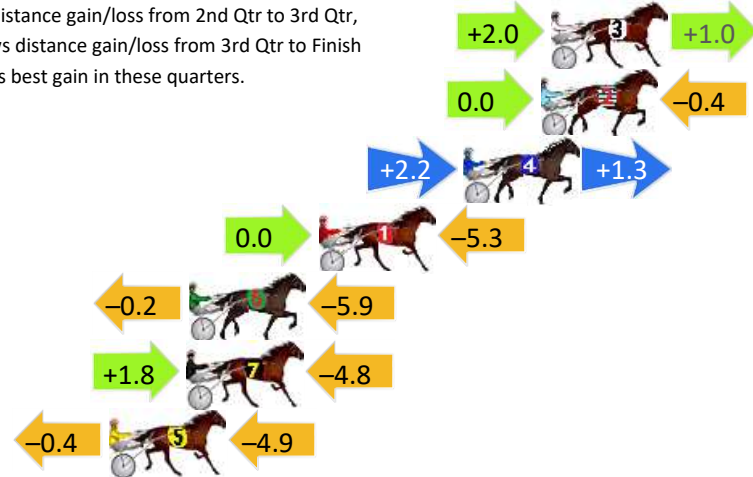

Finish Position and metres gained

First Arrow shows distance gain/loss from 2nd Qtr to 3rd Qtr, Second Arrow shows distance gain/loss from 3rd Qtr to Finish. Blue arrow indicates best gain in these quarters.

Pinjarra Race 5 Distance 2185m

Monday, 16 September 2024

Gross Time: 2:38.80 MileRate: 1:57.00 LeadTime: 43.10s First Qtr: 31.00s Second Qtr: 29.70s Third Qtr: 27.50s Fourth Qtr: 27.50s

DATA TABLE: 800 / 400 Posi's are position from leader and (how wide the horse was at that position)

| No | Horse | Plc | Mar | 800 Posi | 400 Posi | Time | 3rd Qtr | 4th Qt |
|----|------------------|-----|-------|-----------|-----------|---------|---------|--------|
| 3 | GOLDEN LODGE | 1 | 0.0m | 3.0m (1) | 1.0m (1) | 2:38.80 | 27.36s | 27.43s |
| 2 | SWEET LUCIFER | 2 | 0.4m | 0.0m (0) | 0.0m (0) | 2:38.83 | 27.50s | 27.53s |
| 4 | MAJOR JAY | 3 | 3.5m | 7.0m (1) | 4.8m (1) | 2:39.05 | 27.35s | 27.41s |
| 1 | ON THE BACK FOOT | 4 | 9.3m | 4.0m (0) | 4.0m (0) | 2:39.47 | 27.50s | 27.86s |
| 6 | RAMBO RABBIT | 5 | 14.5m | 8.4m (0) | 8.6m (0) | 2:39.85 | 27.51s | 27.90s |
| 7 | COLORADO BANNER | 6 | 14.6m | 11.6m (1) | 9.8m (1) | 2:39.86 | 27.38s | 27.83s |
| 5 | LUKE ATTACK | 7 | 17.7m | 12.4m (0) | 12.8m (0) | 2:40.08 | 27.53s | 27.83s |

Finish Position and metres gained

First Arrow shows distance gain/loss from 2nd Qtr to 3rd Qtr, Second Arrow shows distance gain/loss from 3rd Qtr to Finish
Blue arrow indicates best gain in these quarters.