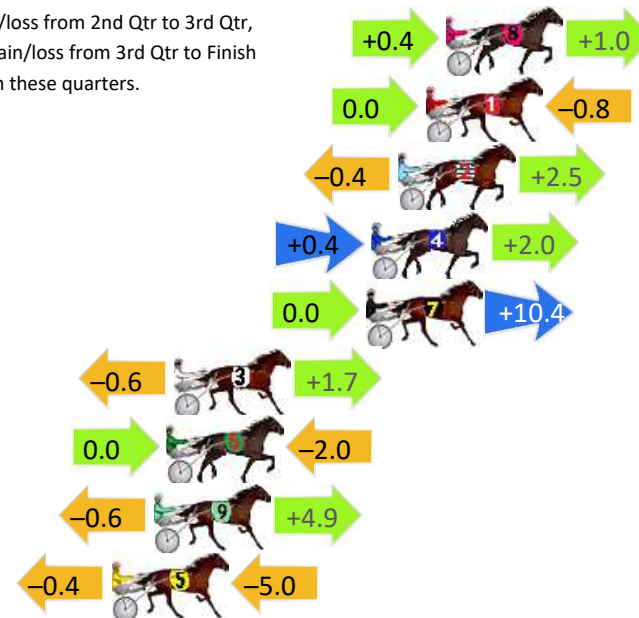

DATA TABLE: 800 / 400 Posi's are position from leader and (how wide the horse was at that position)

| NoHorse | Plc | Mar | 800 Posi | 400 Posi | Time | 3rd Qtr | 4th Qt |
|----------------------|-----|-------|-----------|-----------|---------|---------|--------|
| 6 BLAZE COOPS | 1 | 0.0m | 0.0m (0) | 0.0m (0) | 2:36.20 | 27.60s | 29.10s |
| 9 HEAVENLY WAGE | 2 | 2.6m | 18.0m (0) | 17.4m (0) | 2:36.40 | 27.59s | 28.03s |
| 3 TANTABIDDI | 3 | 6.6m | 5.2m (0) | 4.6m (0) | 2:36.70 | 27.55s | 29.24s |
| 1 VELOCIPEDE | 4 | 8.8m | 9.8m (0) | 9.0m (1) | 2:36.87 | 27.54s | 29.09s |
| 10 TORPEDO ROCK | 5 | 10.7m | 19.8m (1) | 15.0m (2) | 2:37.02 | 27.27s | 28.79s |
| 2 ABSOLUTE DELIGHT | 6 | 11.5m | 14.0m (0) | 13.4m (0) | 2:37.08 | 27.56s | 28.96s |
| 8 CLASSNSMART | 7 | 24.0m | 13.2m (1) | 14.0m (1) | 2:38.03 | 27.64s | 29.82s |
| 5 ROCKANDROLLARTIS T | 8 | 28.3m | 25.2m (0) | 22.6m (0) | 2:38.36 | 27.41s | 29.51s |

Finish Position and metres gained

First Arrow shows distance gain/loss from 2nd Qtr to 3rd Qtr, Second Arrow shows distance gain/loss from 3rd Qtr to Finish
Blue arrow indicates best gain in these quarters.

Pinjarra Race 7 Distance 2631m

Monday, 16 September 2024

Gross Time: 3:16.30 MileRate: 1:58.70 LeadTime: 79.00s First Qtr: 29.80s Second Qtr: 30.20s Third Qtr: 28.00s Fourth Qtr: 29.30s

DATA TABLE: 800 / 400 Posi's are position from leader and (how wide the horse was at that position)