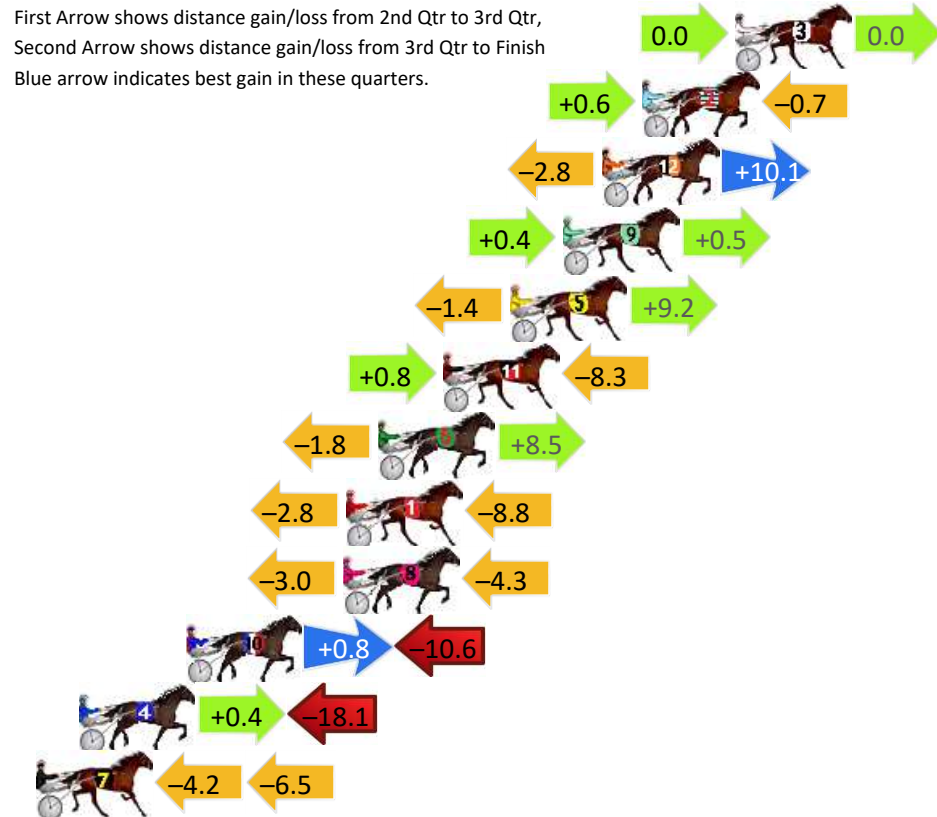

Pinjarra Race 8 Distance 2185m

Monday, 16 September 2024

Gross Time: 2:46.90 MileRate: 2:03.00 LeadTime: 45.00s First Qtr: 32.70s Second Qtr: 31.40s Third Qtr: 28.60s Fourth Qtr: 29.20s

DATA TABLE: 800 / 400 Posi's are position from leader and (how wide the horse was at that position)

No	Horse	Plc	Mar	800 Posi	400 Posi	Time	3rd Qtr	4th Qt
3	CONTROL QUEEN	1	0.0m	0.0m (0)	0.0m (0)	2:46.90	28.60s	29.20s
2	WALLEN	2	3.7m	3.6m (1)	3.0m (1)	2:47.18	28.56s	29.25s
12	SWITCH BLADE	3	5.3m	12.6m (0)	15.4m (1)	2:47.31	28.81s	28.47s
9	IDONTWANABEAPIRATE	4	6.9m	7.8m (1)	7.4m (1)	2:47.43	28.57s	29.16s
5	CODENAME ELLIOT	5	9.0m	16.8m (0)	18.2m (0)	2:47.59	28.71s	28.53s
11	MORE THAN HONOURED	6	11.7m	4.2m (2)	3.4m (2)	2:47.80	28.54s	29.80s
6	SHOAL BAY	7	14.3m	21.0m (0)	22.8m (0)	2:48.00	28.74s	28.58s
1	STAR OF THE GALAXY	8	15.6m	4.0m (0)	6.8m (0)	2:48.09	28.79s	29.84s
8	FLY EAGLEROSE	9	15.7m	8.4m (0)	11.4m (0)	2:48.10	28.81s	29.51s
10	CABIN FEVER	10	22.0m	12.2m (1)	11.4m (1)	2:48.59	28.53s	29.97s
4	POCKETFUL OF POSIE	11	26.3m	8.6m (2)	8.2m (2)	2:48.91	28.56s	30.51s
7	IM GRAFTER	12	30.9m	20.2m (1)	24.4m (1)	2:49.27	28.90s	29.67s

Finish Position and metres gained

800