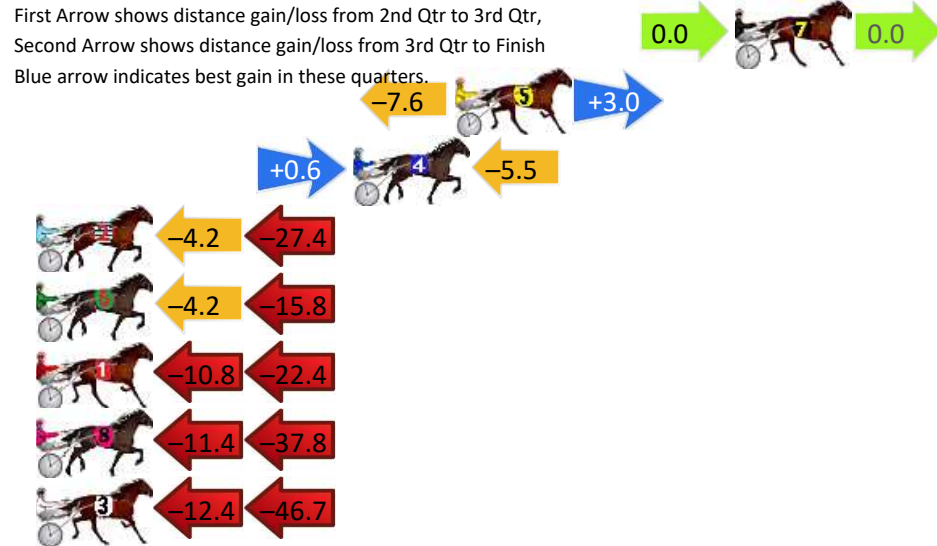

Pinjarra Race 2 Distance 2692m

Monday, 16 September 2024

Gross Time: 3:23.20 MileRate: 2:01.50 LeadTime: 82.60s First Qtr: 30.90s Second Qtr: 29.60s Third Qtr: 29.60s Fourth Qtr: 30.50s

DATA TABLE: 800 / 400 Posi's are position from leader and (how wide the horse was at that position)

NoHorse	Plc	Mar	800 Posi	400 Posi	Time	3rd Qtr	4th Qt
7 THATS NOT MY GAIT	1	0.0m	0.0m (0)	0.0m (0)	3:23.20	29.60s	30.50s
5 SELLUNE	2	11.2m	6.6m (1)	14.2m (1)	3:24.09	30.17s	30.27s
4 SUNNYS LITTLE ROSE	3	15.3m	10.4m (1)	9.8m (1)	3:24.42	29.55s	30.92s
2 MRIYA DREAM	4	34.8m	3.2m (2)	7.4m (0)	3:25.98	29.88s	32.58s
6 STAY FOCUSED	5	34.8m	14.8m (1)	19.0m (2)	3:25.98	29.90s	31.70s
1 THE BEAT	6	46.8m	13.6m (0)	24.4m (1)	3:26.94	30.38s	32.20s
8 MAJESTIC MARION	7	51.8m	2.6m (1)	14.0m (0)	3:27.33	30.41s	33.37s
3 YOUR KIDDING	8	66.1m	7.0m (0)	19.4m (0)	3:28.48	30.47s	34.04s

Finish Position and metres gained