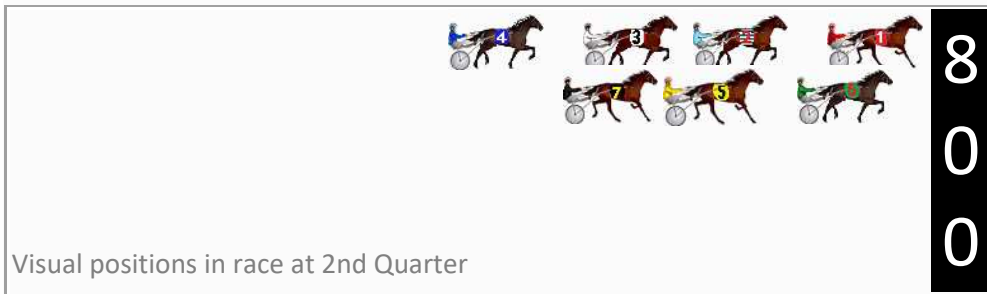

Pinjarra Race 4 Distance 1684m

Monday, 16 September 2024

Gross Time: 1:59.30 MileRate: 1:54.00 LeadTime: 5.10s First Qtr: 28.40s Second Qtr: 29.70s Third Qtr: 27.40s Fourth Qtr: 28.70s

DATA TABLE: 800 / 400 Posi's are position from leader and (how wide the horse was at that position)

No	Horse	Plc	Mar	800 Posi	400 Posi	Time	3rd Qtr	4th Qt
6	OUR SANDY SHORE	1	0.0m	1.2m (1)	2.0m (1)	1:59.30	27.46s	28.56s
7	OUR LADY JEN	2	2.2m	10.6m (1)	13.0m (2)	1:59.47	27.58s	27.93s
1	CHILLI PUNTER	3	3.3m	0.0m (0)	0.0m (0)	1:59.55	27.39s	28.94s
2	CLASSICAL ELLIE	4	22.3m	5.4m (0)	10.6m (0)	2:00.98	27.74s	29.53s
4	LUCIENNE	5	22.9m	15.2m (0)	19.2m (1)	2:01.03	27.67s	28.96s
3	IMAHERO	6	22.9m	9.8m (0)	17.2m (0)	2:01.03	27.91s	29.11s
5	SWEET SUZI	7	47.7m	6.6m (1)	14.4m (1)	2:02.89	27.89s	31.08s

Finish Position and metres gained

First Arrow shows distance gain/loss from 2nd Qtr to 3rd Qtr, Second Arrow shows distance gain/loss from 3rd Qtr to Finish. Blue arrow indicates best gain in these quarters.