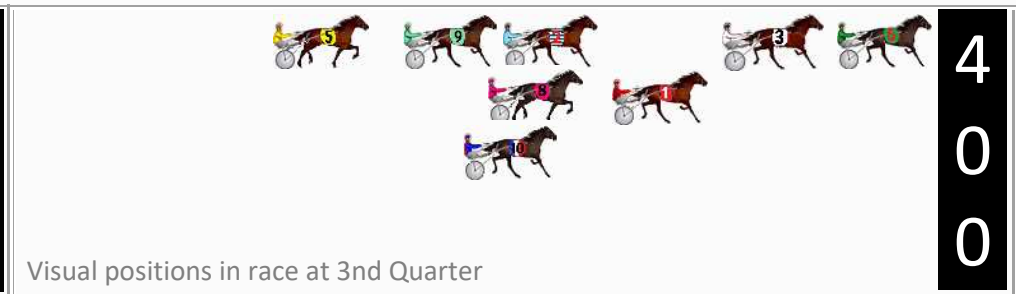

Pinjarra Race 6 Distance 2185m

Monday, 16 September 2024

Gross Time: 2:36.20 MileRate: 1:55.10 LeadTime: 40.70s First Qtr: 29.20s Second Qtr: 29.60s Third Qtr: 27.60s Fourth Qtr: 29.10s

DATA TABLE: 800 / 400 Posi's are position from leader and (how wide the horse was at that position)

NoHorse	Plc	Mar	800 Posi	400 Posi	Time	3rd Qtr	4th Qt
6 BLAZE COOPS	1	0.0m	0.0m (0)	0.0m (0)	2:36.20	27.60s	29.10s
9 HEAVENLY WAGE	2	2.6m	18.0m (0)	17.4m (0)	2:36.40	27.59s	28.03s
3 TANTABIDDI	3	6.6m	5.2m (0)	4.6m (0)	2:36.70	27.55s	29.24s
1 VELOCIPEDE	4	8.8m	9.8m (0)	9.0m (1)	2:36.87	27.54s	29.09s
10 TORPEDO ROCK	5	10.7m	19.8m (1)	15.0m (2)	2:37.02	27.27s	28.79s
2 ABSOLUTE DELIGHT	6	11.5m	14.0m (0)	13.4m (0)	2:37.08	27.56s	28.96s
8 CLASSNSMART	7	24.0m	13.2m (1)	14.0m (1)	2:38.03	27.64s	29.82s
5 ROCKANDROLLARTIS T	8	28.3m	25.2m (0)	22.6m (0)	2:38.36	27.41s	29.51s

Finish Position and metres gained

First Arrow shows distance gain/loss from 2nd Qtr to 3rd Qtr, Second Arrow shows distance gain/loss from 3rd Qtr to Finish
Blue arrow indicates best gain in these quarters.