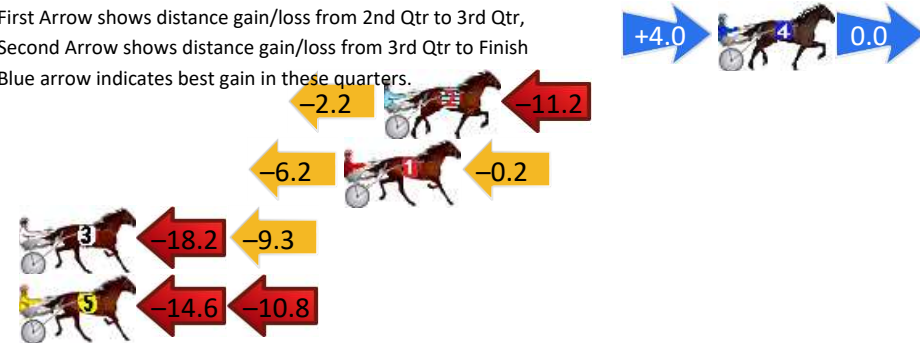

Finish Position and metres gained

First Arrow shows distance gain/loss from 2nd Qtr to 3rd Qtr, Second Arrow shows distance gain/loss from 3rd Qtr to Finish
Blue arrow indicates best gain in these quarters.