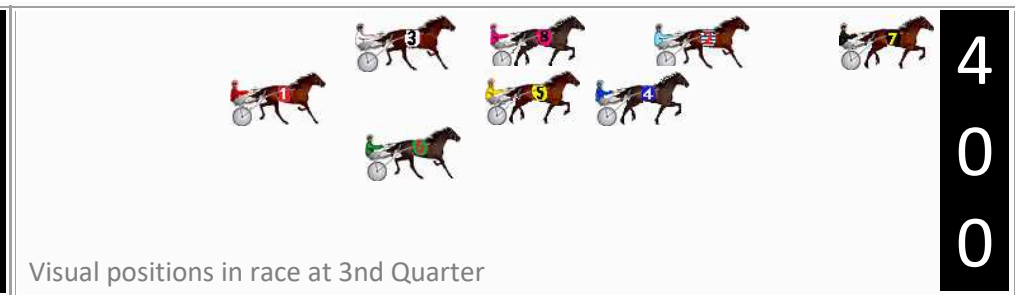

Pinjarra Race 2 Distance 2692m

Monday, 16 September 2024

Gross Time: 3:23.20 MileRate: 2:01.50 LeadTime: 82.60s First Qtr: 30.90s Second Qtr: 29.60s Third Qtr: 29.60s Fourth Qtr: 30.50s

DATA TABLE: 800 / 400 Posi's are position from leader and (how wide the horse was at that position)

NoHorse	Plc	Mar	800 Posi	400 Posi	Time	3rd Qtr	4th Qt
7 THATS NOT MY GAIT	1	0.0m	0.0m (0)	0.0m (0)	3:23.20	29.60s	30.50s
5 SELLUNE	2	11.2m	6.6m (1)	14.2m (1)	3:24.09	30.17s	30.27s
4 SUNNYS LITTLE ROSE	3	15.3m	10.4m (1)	9.8m (1)	3:24.42	29.55s	30.92s
2 MRIYA DREAM	4	34.8m	3.2m (2)	7.4m (0)	3:25.98	29.88s	32.58s
6 STAY FOCUSED	5	34.8m	14.8m (1)	19.0m (2)	3:25.98	29.90s	31.70s
1 THE BEAT	6	46.8m	13.6m (0)	24.4m (1)	3:26.94	30.38s	32.20s
8 MAJESTIC MARION	7	51.8m	2.6m (1)	14.0m (0)	3:27.33	30.41s	33.37s
3 YOUR KIDDING	8	66.1m	7.0m (0)	19.4m (0)	3:28.48	30.47s	34.04s

Finish Position and metres gained