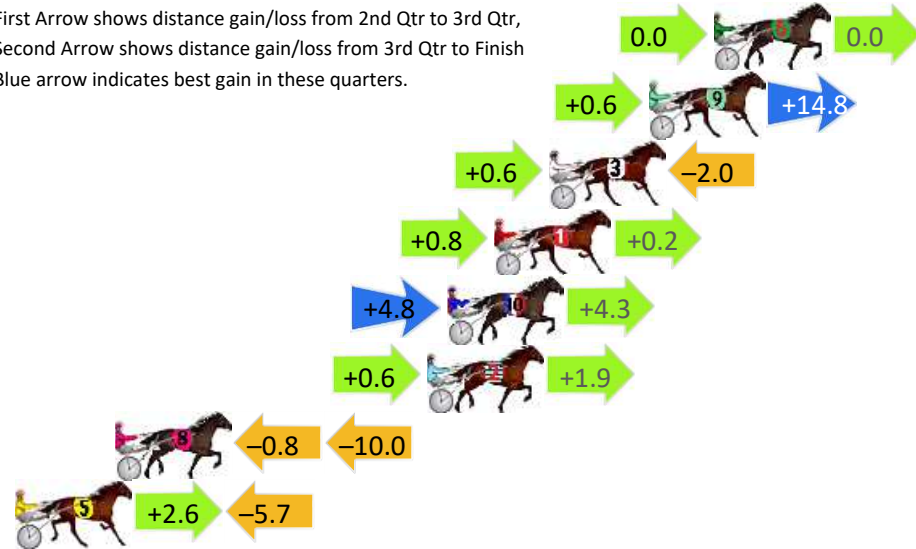

Finish Position and metres gained

First Arrow shows distance gain/loss from 2nd Qtr to 3rd Qtr, Second Arrow shows distance gain/loss from 3rd Qtr to Finish
Blue arrow indicates best gain in these quarters.

800

Visual positions in race at 2nd Quarter

400

Visual positions in race at 3rd Quarter

Pinjarra Race 6 Distance 2185m

Monday, 16 September 2024

Gross Time: 2:36.20 MileRate: 1:55.10 LeadTime: 40.70s First Qtr: 29.20s Second Qtr: 29.60s Third Qtr: 27.60s Fourth Qtr: 29.10s

DATA TABLE: 800 / 400 Posi's are position from leader and (how wide the horse was at that position)

| NoHorse | Plc | Mar | 800 Posi | 400 Posi | Time | 3rd Qtr | 4th Qt |
|----------------------|-----|-------|-----------|-----------|---------|---------|--------|
| 6 BLAZE COOPS | 1 | 0.0m | 0.0m (0) | 0.0m (0) | 2:36.20 | 27.60s | 29.10s |
| 9 HEAVENLY WAGE | 2 | 2.6m | 18.0m (0) | 17.4m (0) | 2:36.40 | 27.59s | 28.03s |
| 3 TANTABIDDI | 3 | 6.6m | 5.2m (0) | 4.6m (0) | 2:36.70 | 27.55s | 29.24s |
| 1 VELOCIPEDE | 4 | 8.8m | 9.8m (0) | 9.0m (1) | 2:36.87 | 27.54s | 29.09s |
| 10 TORPEDO ROCK | 5 | 10.7m | 19.8m (1) | 15.0m (2) | 2:37.02 | 27.27s | 28.79s |
| 2 ABSOLUTE DELIGHT | 6 | 11.5m | 14.0m (0) | 13.4m (0) | 2:37.08 | 27.56s | 28.96s |
| 8 CLASSNSMART | 7 | 24.0m | 13.2m (1) | 14.0m (1) | 2:38.03 | 27.64s | 29.82s |
| 5 ROCKANDROLLARTIS T | 8 | 28.3m | 25.2m (0) | 22.6m (0) | 2:38.36 | 27.41s | 29.51s |