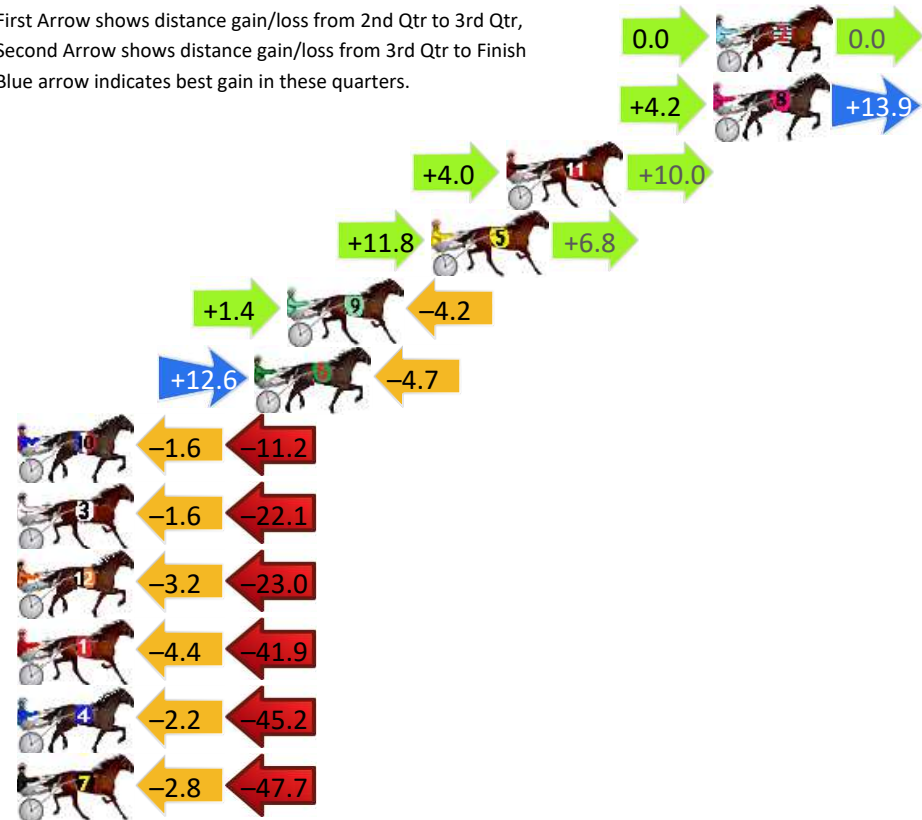

Pinjarra Race 9 Distance 1684m

Monday, 16 September 2024

Gross Time: 2:00.50 MileRate: 1:55.20 LeadTime: 5.50s First Qtr: 27.60s Second Qtr: 28.90s Third Qtr: 28.70s Fourth Qtr: 29.80s

DATA TABLE: 800 / 400 Posi's are position from leader and (how wide the horse was at that position)

No	Horse	Plc	Mar	800 Posi	400 Posi	Time	3rd Qtr	4th Qt
2	MEGA RAGE	1	0.0m	0.0m (0)	0.0m (0)	2:00.50	28.70s	29.80s
8	TRUE GRIT	2	0.1m	18.2m (1)	14.0m (4)	2:00.51	28.41s	28.77s
11	LUHRSY	3	8.4m	22.4m (1)	18.4m (3)	2:01.16	28.42s	29.06s
5	KINSAABI	4	11.4m	30.0m (0)	18.2m (2)	2:01.39	27.85s	29.30s
9	SPUDMEISTER	5	17.2m	14.4m (2)	13.0m (3)	2:01.84	28.59s	30.11s
6	SANFORD ASH	6	18.5m	26.4m (1)	13.8m (1)	2:01.94	27.78s	30.15s
10	AXLE ROCKS	7	29.0m	16.2m (0)	17.8m (1)	2:02.76	28.80s	30.63s
3	SPINNER OF YARNS	8	35.3m	11.6m (0)	13.2m (0)	2:03.26	28.79s	31.44s
12	THINGS CHANGE	9	51.0m	24.8m (0)	28.0m (0)	2:04.48	28.90s	31.50s
1	FLYING COPPA	10	51.1m	4.8m (0)	9.2m (0)	2:04.49	28.96s	32.90s
4	IWILL NEVER KNOW	11	57.6m	10.2m (2)	12.4m (2)	2:05.00	28.80s	33.15s
7	ERA	12	57.7m	7.2m (1)	10.0m (1)	2:05.01	28.84s	33.33s

Finish Position and metres gained

First Arrow shows distance gain/loss from 2nd Qtr to 3rd Qtr, Second Arrow shows distance gain/loss from 3rd Qtr to Finish Blue arrow indicates best gain in these quarters.

800