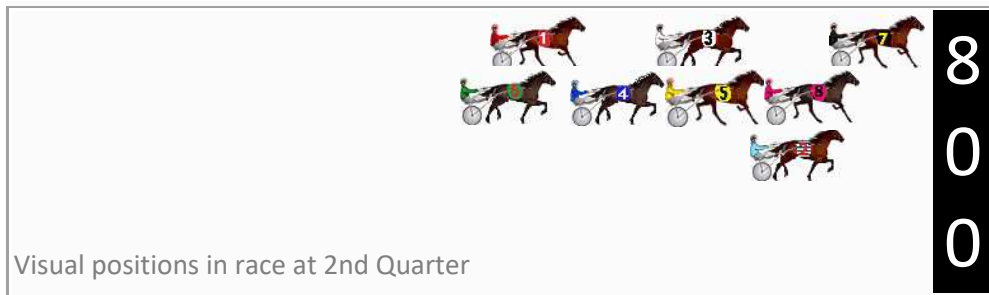

Pinjarra Race 2 Distance 2692m

Monday, 16 September 2024

Gross Time: 3:23.20 MileRate: 2:01.50 LeadTime: 82.60s First Qtr: 30.90s Second Qtr: 29.60s Third Qtr: 29.60s Fourth Qtr: 30.50s

DATA TABLE: 800 / 400 Posi's are position from leader and (how wide the horse was at that position)

NoHorse	Plc	Mar	800 Posi	400 Posi	Time	3rd Qtr	4th Qt
7 THATS NOT MY GAIT	1	0.0m	0.0m (0)	0.0m (0)	3:23.20	29.60s	30.50s
5 SELLUNE	2	11.2m	6.6m (1)	14.2m (1)	3:24.09	30.17s	30.27s
4 SUNNYS LITTLE ROSE	3	15.3m	10.4m (1)	9.8m (1)	3:24.42	29.55s	30.92s
2 MRIYA DREAM	4	34.8m	3.2m (2)	7.4m (0)	3:25.98	29.88s	32.58s
6 STAY FOCUSED	5	34.8m	14.8m (1)	19.0m (2)	3:25.98	29.90s	31.70s
1 THE BEAT	6	46.8m	13.6m (0)	24.4m (1)	3:26.94	30.38s	32.20s
8 MAJESTIC MARION	7	51.8m	2.6m (1)	14.0m (0)	3:27.33	30.41s	33.37s
3 YOUR KIDDING	8	66.1m	7.0m (0)	19.4m (0)	3:28.48	30.47s	34.04s

Finish Position and metres gained