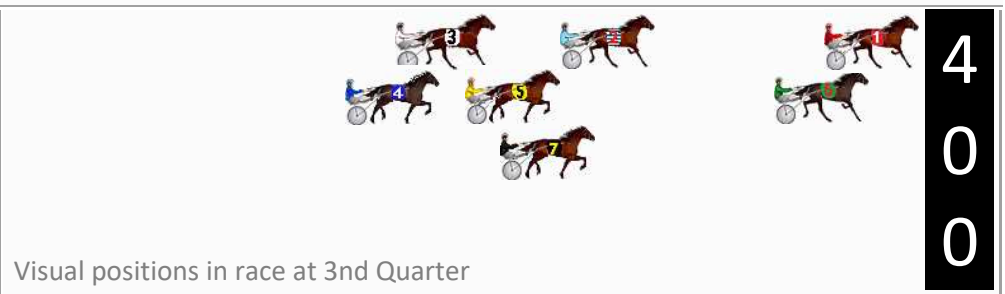

Finish Position and metres gained

First Arrow shows distance gain/loss from 2nd Qtr to 3rd Qtr, Second Arrow shows distance gain/loss from 3rd Qtr to Finish
Blue arrow indicates best gain in these quarters.

Finish Position and metres gained

First Arrow shows distance gain/loss from 2nd Qtr to 3rd Qtr, Second Arrow shows distance gain/loss from 3rd Qtr to Finish. Blue arrow indicates best gain in these quarters.