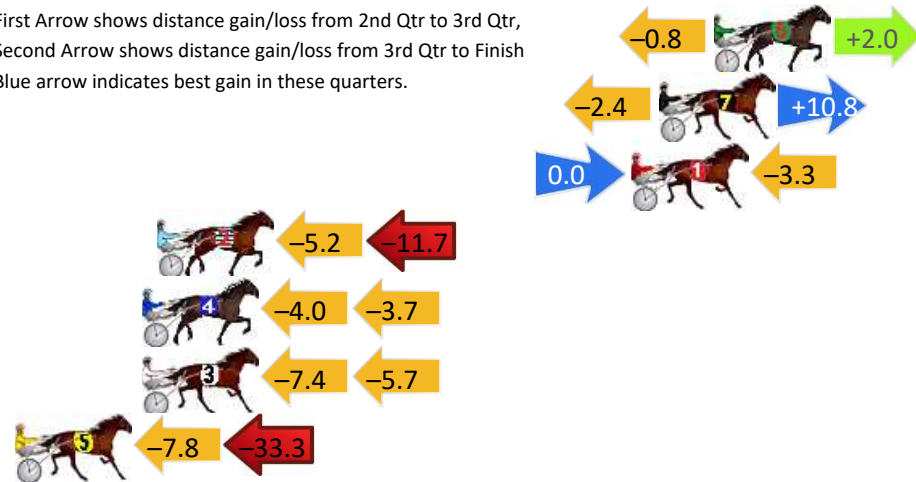

Finish Position and metres gained

First Arrow shows distance gain/loss from 2nd Qtr to 3rd Qtr, Second Arrow shows distance gain/loss from 3rd Qtr to Finish
Blue arrow indicates best gain in these quarters.

800

Visual positions in race at 2nd Quarter

400

Visual positions in race at 3rd Quarter

Pinjarra Race 4 Distance 1684m

Monday, 16 September 2024

Gross Time: 1:59.30 MileRate: 1:54.00 LeadTime: 5.10s First Qtr: 28.40s Second Qtr: 29.70s Third Qtr: 27.40s Fourth Qtr: 28.70s

Finish Position and metres gained

First Arrow shows distance gain/loss from 2nd Qtr to 3rd Qtr, Second Arrow shows distance gain/loss from 3rd Qtr to Finish. Blue arrow indicates best gain in these quarters.