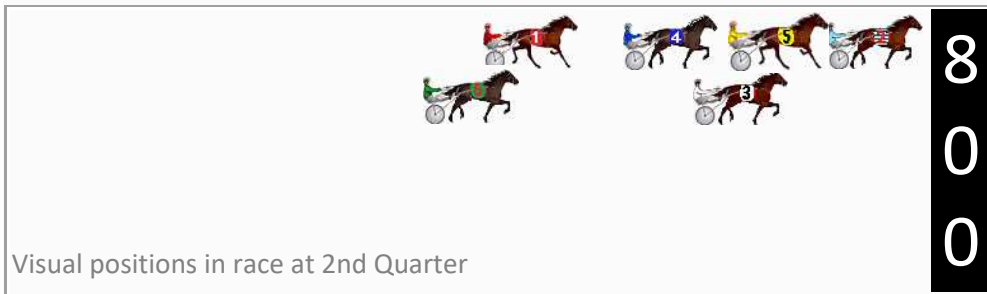

Finish Position and metres gained

First Arrow shows distance gain/loss from 2nd Qtr to 3rd Qtr, Second Arrow shows distance gain/loss from 3rd Qtr to Finish Blue arrow indicates best gain in these quarters.