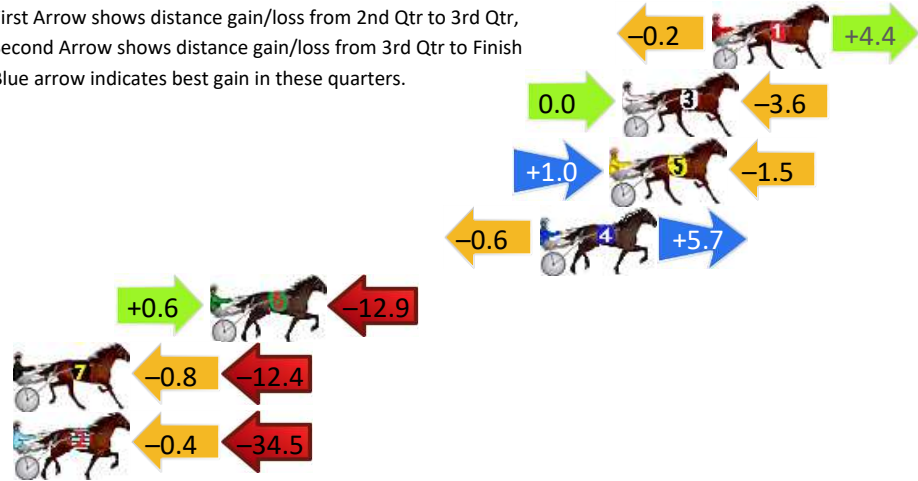

Finish Position and metres gained

First Arrow shows distance gain/loss from 2nd Qtr to 3rd Qtr, Second Arrow shows distance gain/loss from 3rd Qtr to Finish Blue arrow indicates best gain in these quarters.

Visual positions in race at 2nd Quarter

Visual positions in race at 3rd Quarter

Pinjarra Race 4 Distance 2185m

Monday, 9 September 2024

Gross Time: 2:40.20 MileRate: 1:58.00 LeadTime: 43.70s First Qtr: 32.00s Second Qtr: 28.80s Third Qtr: 27.80s Fourth Qtr: 27.90s

DATA TABLE: 800 / 400 Posi's are position from leader and (how wide the horse was at that position)

No	Horse	Plc	Mar	800 Posi	400 Posi	Time	3rd Qtr	4th Qt
1	SOHO VESPER LIND	1	0.0m	4.2m (0)	4.4m (0)	2:40.20	27.81s	27.59s
3	SOHO HONEY RIDER	2	3.6m	0.0m (0)	0.0m (0)	2:40.46	27.80s	28.15s
5	MADAM PUBLISHER	3	4.1m	3.6m (1)	2.6m (1)	2:40.50	27.73s	28.00s
4	OUR LADY JEN	4	6.9m	12.0m (0)	12.6m (0)	2:40.71	27.84s	27.50s
6	TORREVEAN AMY	5	20.1m	7.8m (1)	7.2m (1)	2:41.67	27.76s	28.79s
7	SUNSHINE SWIFT	6	29.4m	16.2m (0)	17.0m (0)	2:42.36	27.85s	28.76s
2	PECUNIOUS	7	43.1m	8.2m (0)	8.6m (0)	2:43.36	27.82s	30.29s