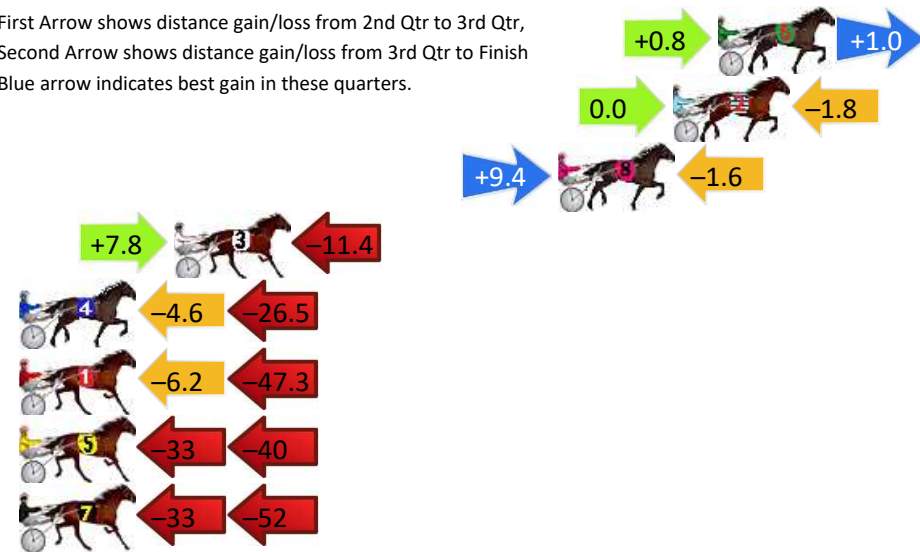

Pinjarra Race 1 Distance 2185m

Monday, 9 September 2024

Gross Time: 2:39.70 MileRate: 1:57.60 LeadTime: 41.60s First Qtr: 32.10s Second Qtr: 29.10s Third Qtr: 28.70s Fourth Qtr: 28.20s

DATA TABLE: 800 / 400 Posi's are position from leader and (how wide the horse was at that position)

Finish Position and metres gained

First Arrow shows distance gain/loss from 2nd Qtr to 3rd Qtr, Second Arrow shows distance gain/loss from 3rd Qtr to Finish Blue arrow indicates best gain in these quarters.