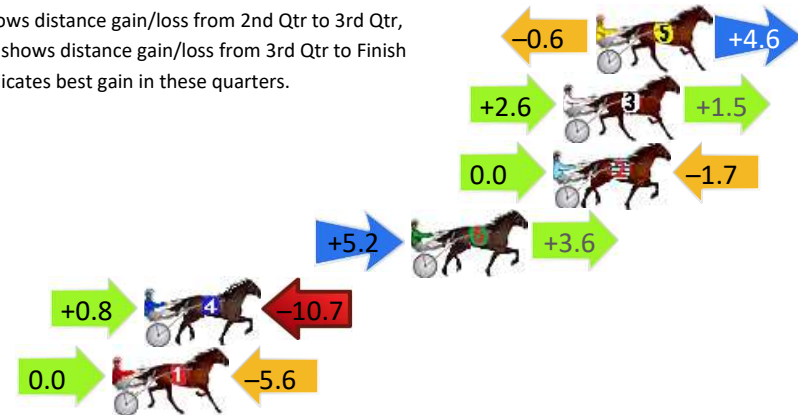

Finish Position and metres gained

First Arrow shows distance gain/loss from 2nd Qtr to 3rd Qtr, Second Arrow shows distance gain/loss from 3rd Qtr to Finish Blue arrow indicates best gain in these quarters.