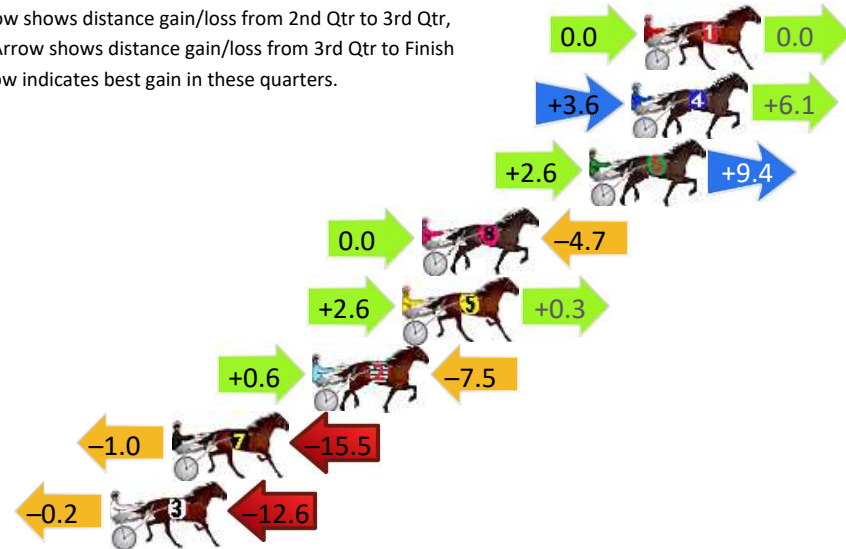

Finish Position and metres gained

First Arrow shows distance gain/loss from 2nd Qtr to 3rd Qtr, Second Arrow shows distance gain/loss from 3rd Qtr to Finish
Blue arrow indicates best gain in these quarters.

800

Visual positions in race at 2nd Quarter

400

Visual positions in race at 3rd Quarter

Pinjarra Race 5 Distance 2185m

Monday, 9 September 2024

Gross Time: 2:44.20 MileRate: 2:00.90 LeadTime: 42.20s First Qtr: 31.70s Second Qtr: 30.60s Third Qtr: 29.60s Fourth Qtr: 30.10s

DATA TABLE: 800 / 400 Posi's are position from leader and (how wide the horse was at that position)

No	Horse	Plc	Mar	800 Posi	400 Posi	Time	3rd Qtr	4th Qt
1	SWEET SUZI	1	0.0m	0.0m (0)	0.0m (0)	2:44.20	29.60s	30.10s
4	TORREVEAN PINKY	2	0.5m	10.2m (1)	6.6m (3)	2:44.24	29.34s	29.64s
6	EBEE AVIATOR	3	2.2m	14.2m (1)	11.6m (2)	2:44.37	29.41s	29.40s
8	BATAVIA JANE	4	8.9m	4.2m (0)	4.2m (0)	2:44.90	29.60s	30.45s
5	PHILTHEJUG	5	9.7m	12.6m (0)	10.0m (1)	2:44.96	29.41s	30.08s
2	RADIANT BAY	6	13.3m	6.4m (1)	5.8m (2)	2:45.25	29.55s	30.66s
7	EE JAY WHY	7	18.9m	2.4m (1)	3.4m (1)	2:45.69	29.66s	31.26s
3	DEBRENIKA	8	21.4m	8.6m (0)	8.8m (0)	2:45.89	29.61s	31.04s