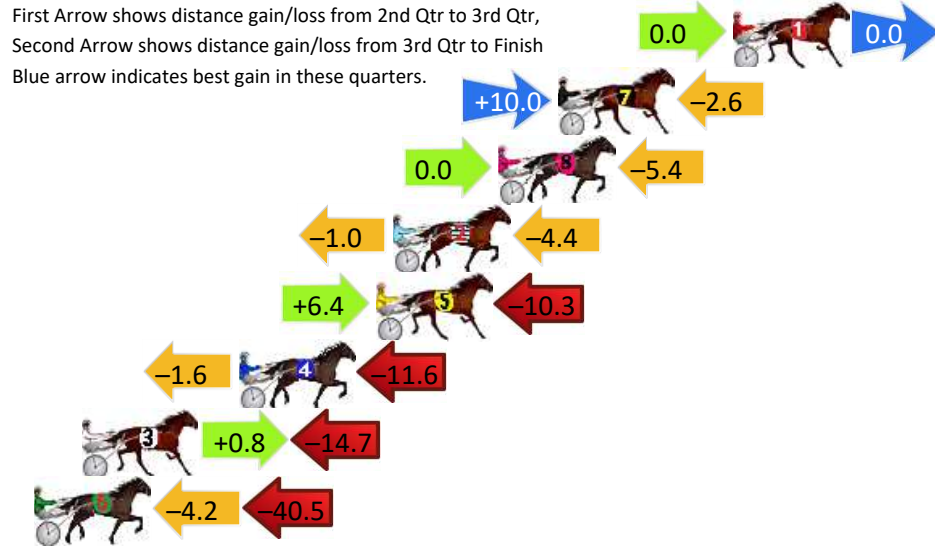

Pinjarra Race 6 Distance 2185m

Monday, 9 September 2024

Gross Time: 2:40.00 MileRate: 1:57.80 LeadTime: 41.30s First Qtr: 30.30s Second Qtr: 29.30s Third Qtr: 29.90s Fourth Qtr: 29.20s

DATA TABLE: 800 / 400 Posi's are position from leader and (how wide the horse was at that position)

No	Horse	Plc	Mar	800 Posi	400 Posi	Time	3rd Qtr	4th Qt
1	SWEET LUCIFER	1	0.0m	0.0m (0)	0.0m (0)	2:40.00	29.90s	29.20s
7	ALTA FREEWAY	2	7.0m	14.4m (1)	4.4m (3)	2:40.54	29.17s	29.39s
8	MAJOR CLASS	3	9.4m	4.0m (0)	4.0m (0)	2:40.72	29.90s	29.59s
2	ROCK THE BANK	4	13.6m	8.2m (0)	9.2m (0)	2:41.04	29.98s	29.52s
5	SPIRITOFANANGEL	5	14.3m	10.4m (1)	4.0m (2)	2:41.10	29.44s	29.95s
4	BALINGUP BOY	6	19.8m	6.6m (1)	8.2m (2)	2:41.52	30.03s	30.04s
3	KARAOKE STAR	7	26.1m	12.2m (0)	11.4m (3)	2:42.00	29.85s	30.27s
6	ON THE BACK FOOT	8	47.1m	2.4m (1)	6.6m (1)	2:43.61	30.24s	32.14s

Finish Position and metres gained

800

Visual positions in race at 2nd Quarter