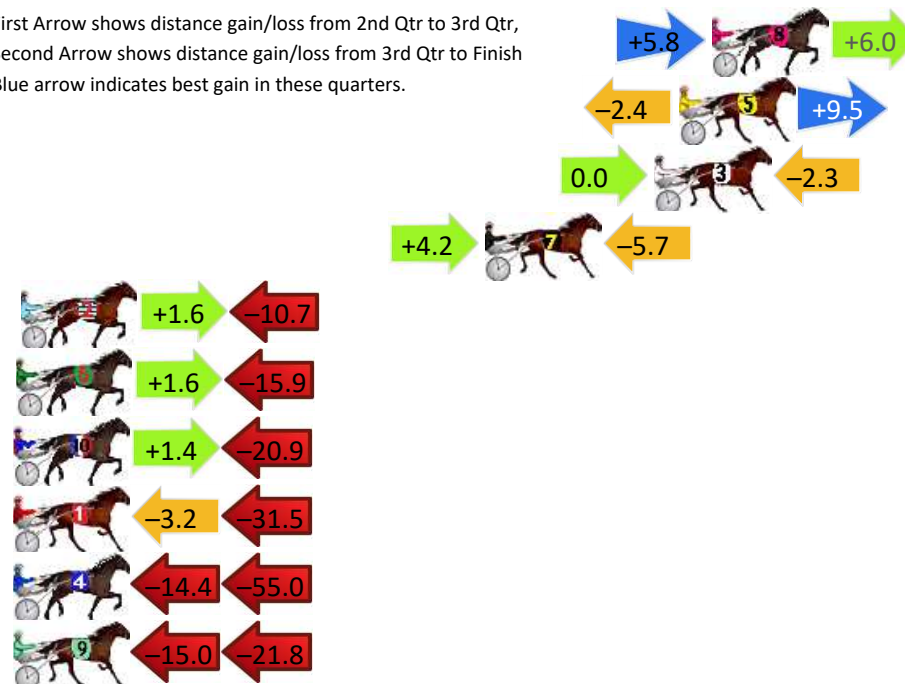

Finish Position and metres gained

First Arrow shows distance gain/loss from 2nd Qtr to 3rd Qtr, Second Arrow shows distance gain/loss from 3rd Qtr to Finish Blue arrow indicates best gain in these quarters.

800

Visual positions in race at 2nd Quarter

400

Visual positions in race at 3rd Quarter

Pinjarra Race 2 Distance 2631m

Monday, 9 September 2024

Gross Time: 3:21.90 MileRate: 2:01.20 LeadTime: 80.10s First Qtr: 30.40s Second Qtr: 31.30s Third Qtr: 30.20s Fourth Qtr: 29.90s

DATA TABLE: 800 / 400 Posi's are position from leader and (how wide the horse was at that position)

No	Horse	Plc	Mar	800 Posi	400 Posi	Time	3rd Qtr	4th Qt
8	ELEGANT PEAK	1	0.0m	11.8m (1)	6.0m (2)	3:21.90	29.76s	29.45s
5	SUNNYS LITTLE ROSE	2	1.3m	8.4m (0)	10.8m (1)	3:22.00	30.38s	29.19s
3	HEZA WHIZARD	3	2.3m	0.0m (0)	0.0m (0)	3:22.08	30.20s	30.07s
7	MAJESTIC MARION	4	9.1m	7.6m (1)	3.4m (1)	3:22.61	29.89s	30.32s
2	THE HONOURS	5	27.7m	18.6m (0)	17.0m (0)	3:24.07	30.08s	30.70s
6	YOUR KIDDING	6	27.9m	13.6m (0)	12.0m (2)	3:24.09	30.09s	31.08s
10	THATS NOT MY GAIT	7	35.9m	16.4m (1)	15.0m (3)	3:24.71	30.10s	31.45s
1	MAJESTIC LINE	8	38.7m	4.0m (0)	7.2m (0)	3:24.93	30.45s	32.24s
4	THE BEAT	9	73.0m	3.6m (1)	18.0m (1)	3:27.62	31.30s	33.99s
9	ALMIGHTY FEAR	10	76.8m	40.0m (0)	55.0m (0)	3:27.92	31.33s	31.52s