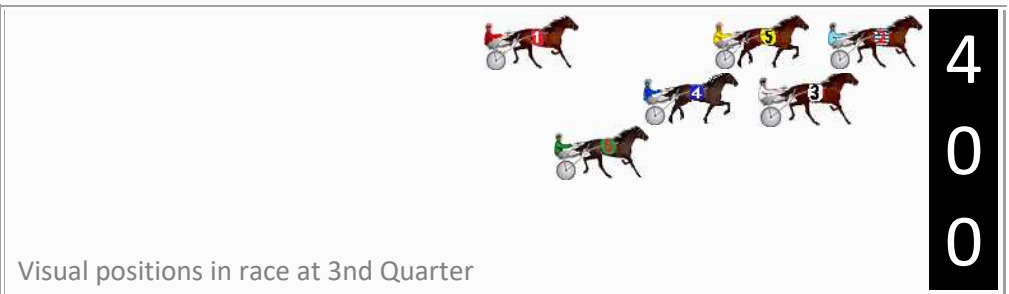

Visual positions in race at 3rd Quarter