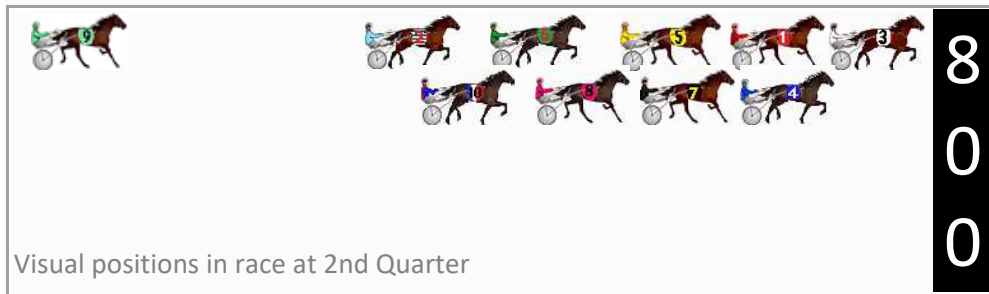

Finish Position and metres gained

First Arrow shows distance gain/loss from 2nd Qtr to 3rd Qtr, Second Arrow shows distance gain/loss from 3rd Qtr to Finish Blue arrow indicates best gain in these quarters.

DATA TABLE: 800 / 400 Posi's are position from leader and (how wide the horse was at that position)

No	Horse	Plc	Mar	800 Posi	400 Posi	Time	3rd Qtr	4th Qt
8	ELEGANT PEAK	1	0.0m	11.8m (1)	6.0m (2)	3:21.90	29.76s	29.45s
5	SUNNYS LITTLE ROSE	2	1.3m	8.4m (0)	10.8m (1)	3:22.00	30.38s	29.19s
3	HEZA WHIZARD	3	2.3m	0.0m (0)	0.0m (0)	3:22.08	30.20s	30.07s
7	MAJESTIC MARION	4	9.1m	7.6m (1)	3.4m (1)	3:22.61	29.89s	30.32s
2	THE HONOURS	5	27.7m	18.6m (0)	17.0m (0)	3:24.07	30.08s	30.70s
6	YOUR KIDDING	6	27.9m	13.6m (0)	12.0m (2)	3:24.09	30.09s	31.08s
10	THATS NOT MY GAIT	7	35.9m	16.4m (1)	15.0m (3)	3:24.71	30.10s	31.45s
1	MAJESTIC LINE	8	38.7m	4.0m (0)	7.2m (0)	3:24.93	30.45s	32.24s
4	THE BEAT	9	73.0m	3.6m (1)	18.0m (1)	3:27.62	31.30s	33.99s
9	ALMIGHTY FEAR	10	76.8m	40.0m (0)	55.0m (0)	3:27.92	31.33s	31.52s