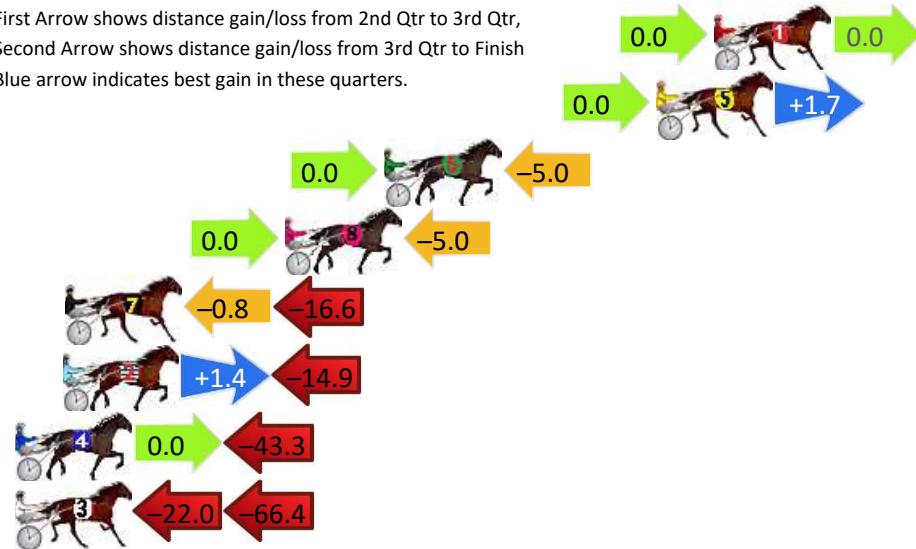

DATA TABLE: 800 / 400 Posi's are position from leader and (how wide the horse was at that position)

No	Horse	Plc	Mar	800 Posi	400 Posi	Time	3rd Qtr	4th Qt
1	SWEET LUCIFER	1	0.0m	0.0m (0)	0.0m (0)	2:40.00	29.90s	29.20s
7	ALTA FREEWAY	2	7.0m	14.4m (1)	4.4m (3)	2:40.54	29.17s	29.39s
8	MAJOR CLASS	3	9.4m	4.0m (0)	4.0m (0)	2:40.72	29.90s	29.59s
2	ROCK THE BANK	4	13.6m	8.2m (0)	9.2m (0)	2:41.04	29.98s	29.52s
5	SPIRITOFANANGEL	5	14.3m	10.4m (1)	4.0m (2)	2:41.10	29.44s	29.95s
4	BALINGUP BOY	6	19.8m	6.6m (1)	8.2m (2)	2:41.52	30.03s	30.04s
3	KARAOKE STAR	7	26.1m	12.2m (0)	11.4m (3)	2:42.00	29.85s	30.27s
6	ON THE BACK FOOT	8	47.1m	2.4m (1)	6.6m (1)	2:43.61	30.24s	32.14s

Finish Position and metres gained

800

Visual positions in race at 2nd Quarter

400

Visual positions in race at 3rd Quarter

Pinjarra Race 7 Distance 2631m

Monday, 9 September 2024

Gross Time: 3:14.20 MileRate: 1:58.80 LeadTime: 78.60s First Qtr: 30.60s Second Qtr: 27.90s Third Qtr: 28.60s Fourth Qtr: 28.50s

DATA TABLE: 800 / 400 Posi's are position from leader and (how wide the horse was at that position)

No	Horse	Plc	Mar	800 Posi	400 Posi	Time	3rd Qtr	4th Qt
1	LA VISTA	1	0.0m	0.0m (0)	0.0m (0)	3:14.20	28.60s	28.50s
5	NORTHVIEW DANCE	2	2.3m	4.0m (0)	4.0m (0)	3:14.37	28.60s	28.38s
6	DOCTOR STEVE	3	13.2m	8.2m (0)	8.2m (0)	3:15.19	28.60s	28.85s
8	JILL MACH	4	17.2m	12.2m (0)	12.2m (0)	3:15.49	28.60s	28.85s
7	BEACH CAPTAIN	5	26.0m	8.6m (1)	9.4m (1)	3:16.15	28.66s	29.68s
2	AMERICAN CRUISE	6	26.1m	12.6m (1)	11.2m (2)	3:16.15	28.50s	29.56s
4	BLAZING REACTOR	7	46.9m	3.6m (1)	3.6m (1)	3:17.71	28.61s	31.57s
3	MAJOR DALTON	8	106.4m	18.0m (0)	40.0m (0)	3:22.16	30.17s	33.20s

Finish Position and metres gained

First Arrow shows distance gain/loss from 2nd Qtr to 3rd Qtr, Second Arrow shows distance gain/loss from 3rd Qtr to Finish Blue arrow indicates best gain in these quarters.