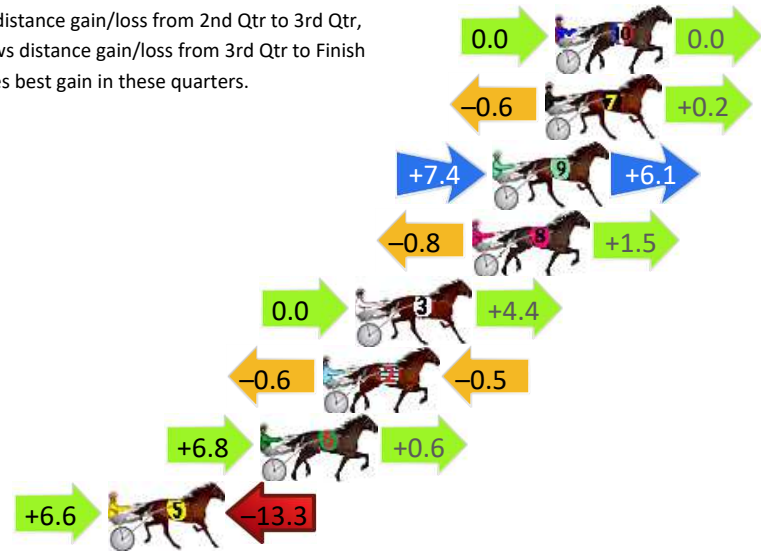

Pinjarra Race 8 Distance 1177m

Monday, 9 September 2024

Gross Time: 1:21.70 MileRate: 1:51.70 LeadTime: 24.80s First Qtr: Second Qtr: Third Qtr: 28.80s Fourth Qtr: 28.10s

DATA TABLE: 800 / 400 Posi's are position from leader and (how wide the horse was at that position)

NoHorse	Plc	Mar	800 Posi	400 Posi	Time	3rd Qtr	4th Qt
10 BLAZE COOPS	1	0.0m	0.0m (1)	0.0m (1)	1:21.70	28.80s	28.10s
7 ALTA QUEEN	2	0.4m	0.0m (0)	0.6m (0)	1:21.73	28.84s	28.09s
9 DONTBESILLYCHILLI	3	2.5m	16.0m (1)	8.6m (1)	1:21.88	28.27s	27.67s
8 FRANCO WESTERN	4	3.3m	4.0m (0)	4.8m (0)	1:21.94	28.86s	28.00s
3 SOHO RHAPSODY	5	8.0m	12.4m (0)	12.4m (1)	1:22.29	28.80s	27.79s
2 FEELING ACES	6	9.3m	8.2m (0)	8.8m (0)	1:22.39	28.84s	28.13s
6 JADES FORTUNE	7	11.8m	19.2m (0)	12.4m (2)	1:22.57	28.32s	28.06s
5 TASHS SPARTAN	8	17.9m	11.2m (1)	4.6m (1)	1:23.02	28.34s	29.03s

Finish Position and metres gained

First Arrow shows distance gain/loss from 2nd Qtr to 3rd Qtr, Second Arrow shows distance gain/loss from 3rd Qtr to Finish
Blue arrow indicates best gain in these quarters.

800

Visual positions in race at 2nd Quarter