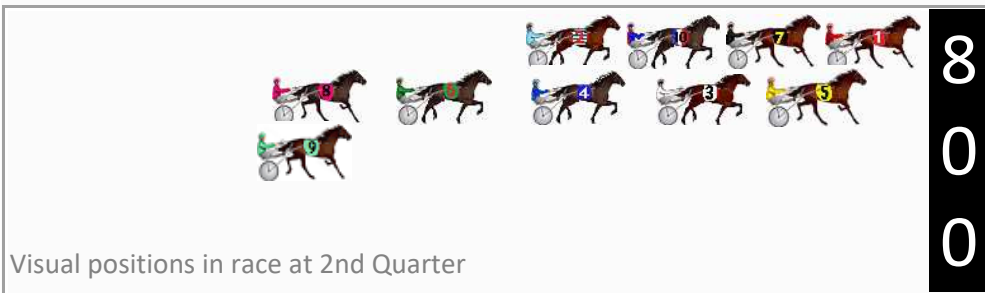

Northam Race 4 Distance 1780m

Saturday, 7 September 2024

Gross Time: 2:11.70 MileRate: 1:59.00 LeadTime: 11.30s First Qtr: 31.80s Second Qtr: 31.70s Third Qtr: 28.50s Fourth Qtr: 28.40s

DATA TABLE: 800 / 400 Posi's are position from leader and (how wide the horse was at that position)

No	Horse	Plc	Mar	800 Posi	400 Posi	Time	3rd Qtr	4th Qt
10	FOLLOW THE ARK	1	0.0m	8.0m (0)	8.4m (0)	2:11.70	28.53s	27.81s
9	SPUDMEISTER	2	3.8m	22.8m (2)	7.8m (2)	2:11.98	27.44s	28.12s
1	JUST ALL STYLE	3	4.2m	0.0m (0)	0.0m (0)	2:12.01	28.50s	28.70s
7	MEGA RAGE	4	5.4m	4.0m (0)	4.4m (0)	2:12.10	28.53s	28.47s
5	KEAYANG JIGSAW	5	9.6m	2.4m (1)	1.2m (1)	2:12.42	28.42s	28.99s
2	CIAO BABE	6	10.9m	12.0m (0)	12.8m (0)	2:12.51	28.56s	28.27s
8	MANGO TANGO	7	13.1m	22.2m (1)	14.0m (1)	2:12.68	27.92s	28.34s
4	FIVE STAR KEVIN	8	14.8m	11.8m (1)	3.6m (2)	2:12.80	27.92s	29.19s
6	CLASSICAL ELLIE	9	15.5m	17.2m (1)	10.2m (1)	2:12.86	28.01s	28.77s
3	ALTA EGO	10	16.2m	6.8m (1)	5.8m (1)	2:12.91	28.43s	29.13s

Finish Position and metres gained

First Arrow shows distance gain/loss from 2nd Qtr to 3rd Qtr, Second Arrow shows distance gain/loss from 3rd Qtr to Finish
Blue arrow indicates best gain in these quarters.