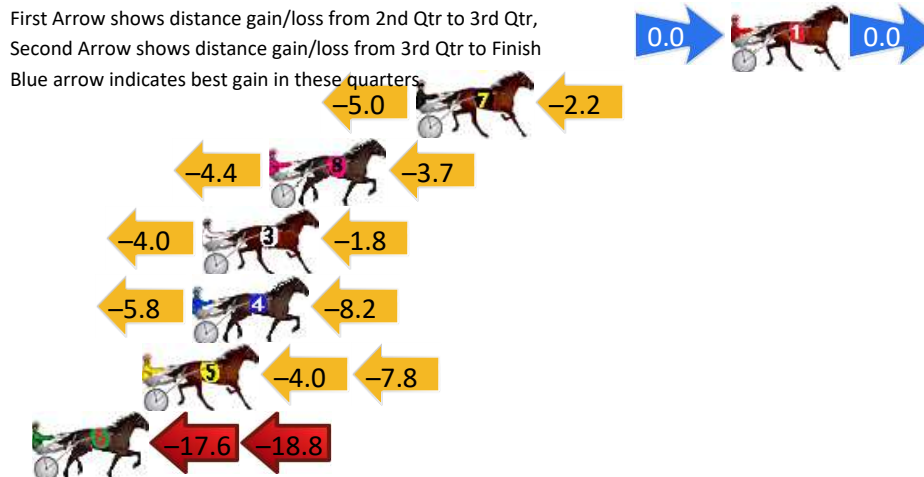

Northam Race 1 Distance 2190m

Saturday, 7 September 2024

Gross Time: 2:43.40 MileRate: 2:00.10 LeadTime: 45.50s First Qtr: 31.30s Second Qtr: 30.00s Third Qtr: 27.90s Fourth Qtr: 28.70s

DATA TABLE: 800 / 400 Posi's are position from leader and (how wide the horse was at that position)

NoHorse	Plc	Mar	800 Posi	400 Posi	Time	3rd Qtr	4th Qt
1 MY SILVER SPOON	1	0.0m	0.0m (0)	0.0m (0)	2:43.40	27.90s	28.70s
7 ALLWOODS CHEVRON	2	12.6m	5.4m (0)	10.4m (0)	2:44.35	28.25s	28.86s
8 MISS KNOWALL	3	18.5m	10.4m (0)	14.8m (0)	2:44.79	28.21s	28.96s
3 CODENAME ELLIOT	4	21.2m	15.4m (0)	19.4m (0)	2:45.00	28.18s	28.83s
4 TEMPT THE STARS	5	21.6m	7.6m (1)	13.4m (1)	2:45.03	28.30s	29.29s
5 DEL BOCAVISTA BAY	6	23.6m	11.8m (1)	15.8m (2)	2:45.18	28.17s	29.26s
6 JOEYS ON A ROLL	7	39.6m	3.2m (1)	20.8m (1)	2:46.38	29.12s	30.04s

Finish Position and metres gained

800

Visual positions in race at 2nd Quarter