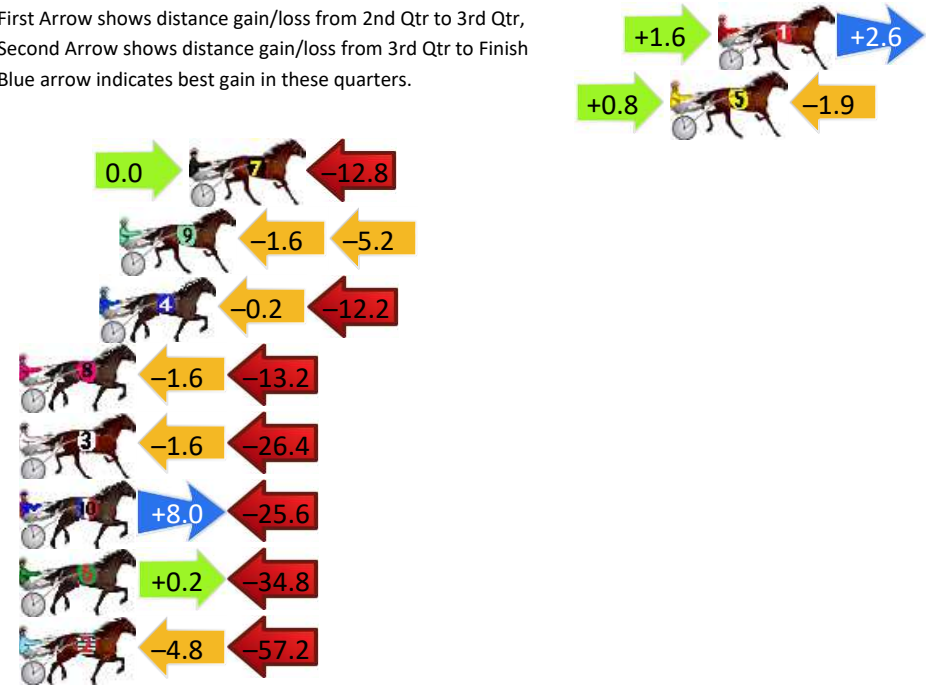

Finish Position and metres gained

800

Visual positions in race at 2nd Quarter

400

Visual positions in race at 3rd Quarter

Northam Race 2 Distance 1780m

Saturday, 7 September 2024

Gross Time: 2:10.00 MileRate: 1:57.50 LeadTime: 13.10s First Qtr: 29.20s Second Qtr: 29.90s Third Qtr: 29.40s Fourth Qtr: 28.40s

DATA TABLE: 800 / 400 Posi's are position from leader and (how wide the horse was at that position)

No	Horse	Plc	Mar	800 Posi	400 Posi	Time	3rd Qtr	4th Qt
1	JOHNNY LOMBO	1	0.0m	4.2m (0)	2.6m (1)	2:10.00	29.28s	28.22s
5	LETS ROCK TONIGHT	2	1.9m	0.8m (1)	0.0m (0)	2:10.14	29.34s	28.53s
7	HOT CINDER	3	21.2m	8.4m (0)	8.4m (1)	2:11.58	29.42s	29.30s
9	BETTERTHAN SECRET	4	24.0m	17.2m (1)	18.8m (2)	2:11.79	29.52s	28.77s
4	GLADYS GUGMAN	5	24.8m	12.4m (0)	12.6m (1)	2:11.85	29.43s	29.26s
8	JILLIBY JAKE	6	28.0m	13.2m (1)	14.8m (2)	2:12.09	29.53s	29.33s
3	LORD PUBLISHER	7	37.2m	9.2m (1)	10.8m (2)	2:12.78	29.55s	30.26s
10	WALSH	8	38.2m	20.6m (2)	12.6m (3)	2:12.85	28.86s	30.21s
6	ROSIES LAST ATTACK	9	39.6m	5.0m (1)	4.8m (2)	2:12.95	29.43s	30.86s
2	WATCH ME WAVE	10	62.0m	0.0m (0)	4.8m (0)	2:14.63	29.82s	32.44s

Finish Position and metres gained

First Arrow shows distance gain/loss from 2nd Qtr to 3rd Qtr, Second Arrow shows distance gain/loss from 3rd Qtr to Finish. Blue arrow indicates best gain in these quarters.