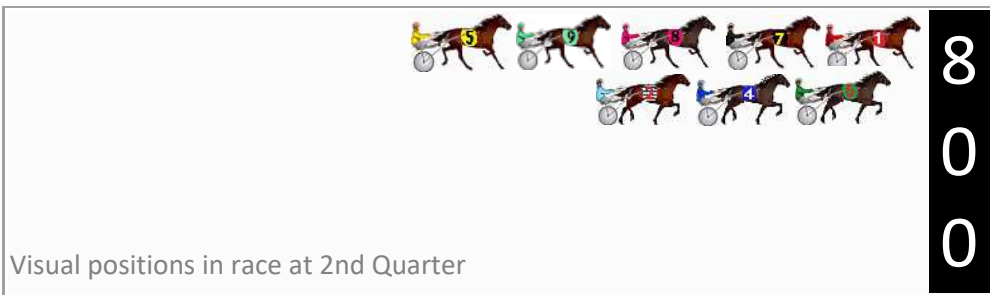

Visual positions in race at 3rd Quarter

Northam Race 6 Distance 1780m

Saturday, 7 September 2024

Gross Time: 2:14.10 MileRate: 2:01.20 LeadTime: 14.10s First Qtr: 31.50s Second Qtr: 30.60s Third Qtr: 29.40s Fourth Qtr: 28.50s

DATA TABLE: 800 / 400 Posi's are position from leader and (how wide the horse was at that position)

NoHorse	Plc	Mar	800 Posi	400 Posi	Time	3rd Qtr	4th Qt
7 ZUEDE	1	0.0m	4.0m (0)	4.0m (0)	2:14.10	29.40s	28.22s
6 CRACKA TINNY	2	0.1m	1.2m (1)	1.2m (1)	2:14.11	29.40s	28.42s
4 IMMACHULATE	3	2.2m	5.2m (1)	5.4m (1)	2:14.26	29.41s	28.27s
1 CROWDED REACTOR	4	2.5m	0.0m (0)	0.0m (0)	2:14.29	29.40s	28.68s
8 BATAVIA PLAYBOY	5	6.4m	8.2m (0)	9.4m (0)	2:14.58	29.48s	28.29s
9 GORDON	6	6.9m	12.4m (0)	14.8m (1)	2:14.62	29.56s	27.94s
5 ROCKINTHEBOX	7	10.1m	16.6m (0)	19.4m (1)	2:14.86	29.59s	27.84s
2 METEOROID	8	21.4m	9.2m (1)	10.2m (1)	2:15.70	29.48s	29.29s

Finish Position and metres gained

First Arrow shows distance gain/loss from 2nd Qtr to 3rd Qtr, Second Arrow shows distance gain/loss from 3rd Qtr to Finish
Blue arrow indicates best gain in these quarters.

Visual positions in race at 2nd Quarter