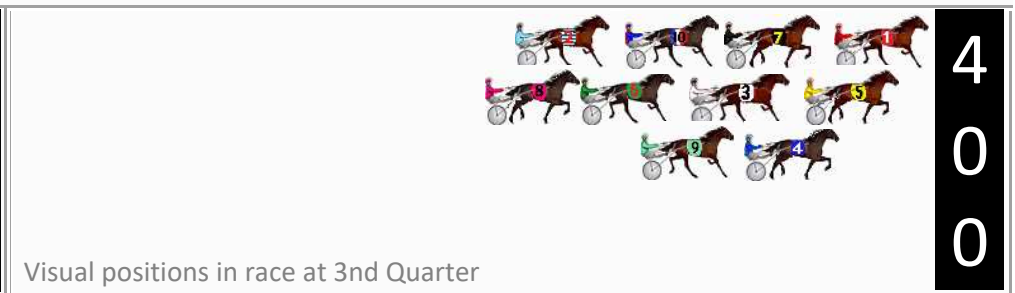

Finish Position and metres gained

First Arrow shows distance gain/loss from 2nd Qtr to 3rd Qtr, Second Arrow shows distance gain/loss from 3rd Qtr to Finish
Blue arrow indicates best gain in these quarters.

DATA TABLE: 800 / 400 Posi's are position from leader and (how wide the horse was at that position)

No	Horse	Plc	Mar	800 Posi	400 Posi	Time	3rd Qtr	4th Qt
10	FOLLOW THE ARK	1	0.0m	8.0m (0)	8.4m (0)	2:11.70	28.53s	27.81s
9	SPUDMEISTER	2	3.8m	22.8m (2)	7.8m (2)	2:11.98	27.44s	28.12s
1	JUST ALL STYLE	3	4.2m	0.0m (0)	0.0m (0)	2:12.01	28.50s	28.70s
7	MEGA RAGE	4	5.4m	4.0m (0)	4.4m (0)	2:12.10	28.53s	28.47s
5	KEAYANG JIGSAW	5	9.6m	2.4m (1)	1.2m (1)	2:12.42	28.42s	28.99s
2	CIAO BABE	6	10.9m	12.0m (0)	12.8m (0)	2:12.51	28.56s	28.27s
8	MANGO TANGO	7	13.1m	22.2m (1)	14.0m (1)	2:12.68	27.92s	28.34s
4	FIVE STAR KEVIN	8	14.8m	11.8m (1)	3.6m (2)	2:12.80	27.92s	29.19s
6	CLASSICAL ELLIE	9	15.5m	17.2m (1)	10.2m (1)	2:12.86	28.01s	28.77s
3	ALTA EGO	10	16.2m	6.8m (1)	5.8m (1)	2:12.91	28.43s	29.13s