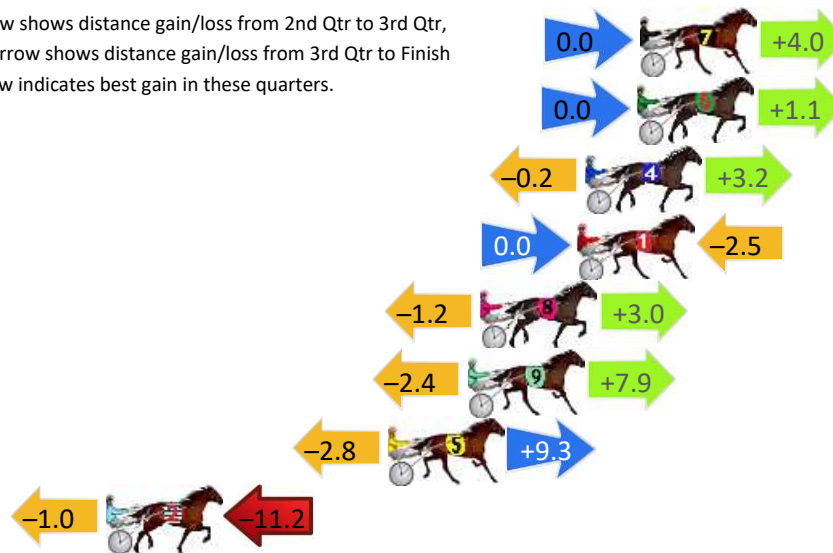

Finish Position and metres gained

First Arrow shows distance gain/loss from 2nd Qtr to 3rd Qtr, Second Arrow shows distance gain/loss from 3rd Qtr to Finish
Blue arrow indicates best gain in these quarters.

800

Visual positions in race at 2nd Quarter

400

Visual positions in race at 3rd Quarter

Northam Race 6 Distance 1780m

Saturday, 7 September 2024

Gross Time: 2:14.10 MileRate: 2:01.20 LeadTime: 14.10s First Qtr: 31.50s Second Qtr: 30.60s Third Qtr: 29.40s Fourth Qtr: 28.50s

DATA TABLE: 800 / 400 Posi's are position from leader and (how wide the horse was at that position)

NoHorse	Plc	Mar	800 Posi	400 Posi	Time	3rd Qtr	4th Qt
7 ZUEDE	1	0.0m	4.0m (0)	4.0m (0)	2:14.10	29.40s	28.22s
6 CRACKA TINNY	2	0.1m	1.2m (1)	1.2m (1)	2:14.11	29.40s	28.42s
4 IMMACHULATE	3	2.2m	5.2m (1)	5.4m (1)	2:14.26	29.41s	28.27s
1 CROWDED REACTOR	4	2.5m	0.0m (0)	0.0m (0)	2:14.29	29.40s	28.68s
8 BATAVIA PLAYBOY	5	6.4m	8.2m (0)	9.4m (0)	2:14.58	29.48s	28.29s
9 GORDON	6	6.9m	12.4m (0)	14.8m (1)	2:14.62	29.56s	27.94s
5 ROCKINTHEBOX	7	10.1m	16.6m (0)	19.4m (1)	2:14.86	29.59s	27.84s
2 METEOROID	8	21.4m	9.2m (1)	10.2m (1)	2:15.70	29.48s	29.29s