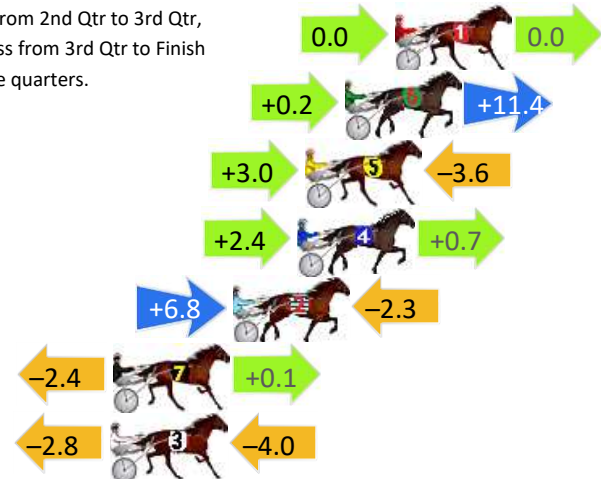

Finish Position and metres gained

First Arrow shows distance gain/loss from 2nd Qtr to 3rd Qtr, Second Arrow shows distance gain/loss from 3rd Qtr to Finish
Blue arrow indicates best gain in these quarters.

Visual positions in race at 2nd Quarter

Visual positions in race at 3rd Quarter

Northam Race 7 Distance 1780m

Saturday, 7 September 2024

Gross Time: 2:17.70 MileRate: 2:04.50 LeadTime: 14.10s First Qtr: 32.90s Second Qtr: 32.40s Third Qtr: 29.50s Fourth Qtr: 28.80s

DATA TABLE: 800 / 400 Posi's are position from leader and (how wide the horse was at that position)

NoHorse	Plc	Mar	800 Posi	400 Posi	Time	3rd Qtr	4th Qt
1 WATCHING LIPPY	1	0.0m	0.0m (0)	0.0m (0)	2:17.70	29.50s	28.80s
6 SHECANPLAY	2	2.0m	13.6m (0)	13.4m (2)	2:17.85	29.48s	27.98s
5 OUR SERAPHINA	3	3.6m	3.0m (1)	0.0m (1)	2:17.97	29.29s	29.06s
4 BONPOPPY	4	3.9m	7.0m (1)	4.6m (1)	2:17.99	29.33s	28.75s
2 MISS VINCENZA	5	6.5m	11.0m (1)	4.2m (2)	2:18.19	29.01s	28.96s
7 SUKHOVEY WINDCHIME	6	11.3m	9.0m (0)	11.4m (1)	2:18.55	29.67s	28.79s
3 ICANPLAY	7	11.4m	4.6m (0)	7.4m (0)	2:18.56	29.71s	29.09s