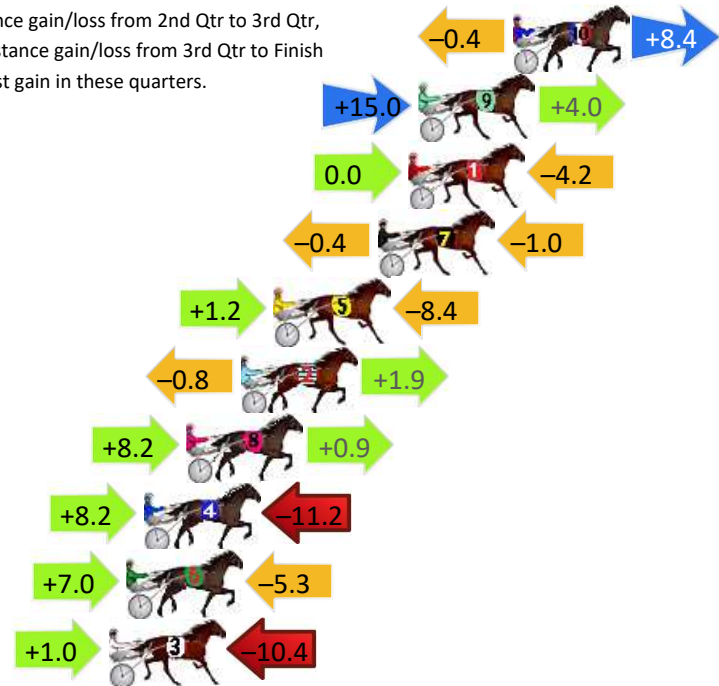

Finish Position and metres gained

First Arrow shows distance gain/loss from 2nd Qtr to 3rd Qtr, Second Arrow shows distance gain/loss from 3rd Qtr to Finish
Blue arrow indicates best gain in these quarters.

800

Visual positions in race at 2nd Quarter

400

Visual positions in race at 3rd Quarter

Northam Race 4 Distance 1780m

Saturday, 7 September 2024

Gross Time: 2:11.70 MileRate: 1:59.00 LeadTime: 11.30s First Qtr: 31.80s Second Qtr: 31.70s Third Qtr: 28.50s Fourth Qtr: 28.40s

DATA TABLE: 800 / 400 Posi's are position from leader and (how wide the horse was at that position)

No	Horse	Plc	Mar	800 Posi	400 Posi	Time	3rd Qtr	4th Qt
10	FOLLOW THE ARK	1	0.0m	8.0m (0)	8.4m (0)	2:11.70	28.53s	27.81s
9	SPUDMEISTER	2	3.8m	22.8m (2)	7.8m (2)	2:11.98	27.44s	28.12s
1	JUST ALL STYLE	3	4.2m	0.0m (0)	0.0m (0)	2:12.01	28.50s	28.70s
7	MEGA RAGE	4	5.4m	4.0m (0)	4.4m (0)	2:12.10	28.53s	28.47s
5	KEAYANG JIGSAW	5	9.6m	2.4m (1)	1.2m (1)	2:12.42	28.42s	28.99s
2	CIAO BABE	6	10.9m	12.0m (0)	12.8m (0)	2:12.51	28.56s	28.27s
8	MANGO TANGO	7	13.1m	22.2m (1)	14.0m (1)	2:12.68	27.92s	28.34s
4	FIVE STAR KEVIN	8	14.8m	11.8m (1)	3.6m (2)	2:12.80	27.92s	29.19s
6	CLASSICAL ELLIE	9	15.5m	17.2m (1)	10.2m (1)	2:12.86	28.01s	28.77s
3	ALTA EGO	10	16.2m	6.8m (1)	5.8m (1)	2:12.91	28.43s	29.13s