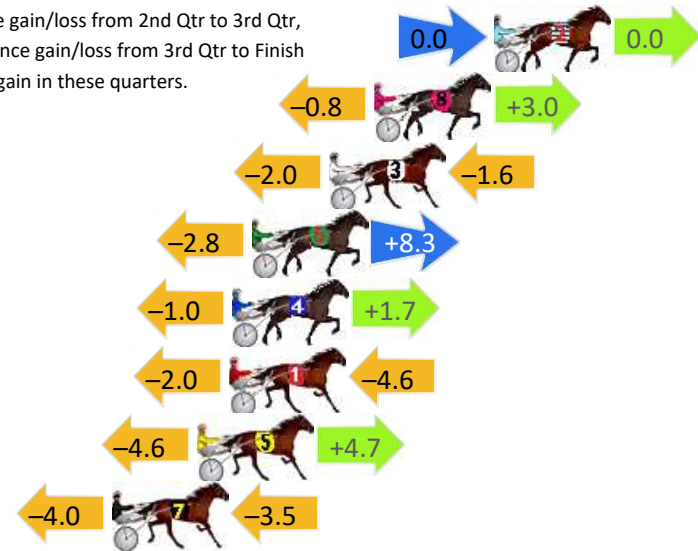

Finish Position and metres gained

First Arrow shows distance gain/loss from 2nd Qtr to 3rd Qtr, Second Arrow shows distance gain/loss from 3rd Qtr to Finish
Blue arrow indicates best gain in these quarters.

Northam Race 5 Distance 2620m

Saturday, 7 September 2024

Gross Time: 3:19.00 MileRate: 2:02.20 LeadTime: 80.70s First Qtr: 31.40s Second Qtr: 30.80s Third Qtr: 28.20s Fourth Qtr: 27.90s

DATA TABLE: 800 / 400 Posi's are position from leader and (how wide the horse was at that position)

No	Horse	Plc	Mar	800 Posi	400 Posi	Time	3rd Qtr	4th Qt
2	WINEGUM	1	0.0m	0.0m (0)	0.0m (0)	3:19.00	28.20s	27.90s
8	MIKIPELO	2	4.8m	7.0m (1)	7.8m (2)	3:19.35	28.25s	27.69s
3	THE WAND WAVER	3	6.6m	3.0m (1)	5.0m (1)	3:19.48	28.34s	28.01s
6	EYE BETTER	4	9.7m	15.2m (1)	18.0m (1)	3:19.71	28.39s	27.32s
4	ELLUCIFER	5	10.5m	11.2m (1)	12.2m (1)	3:19.77	28.27s	27.78s
1	ADDA PARIS	6	10.6m	4.0m (0)	6.0m (0)	3:19.78	28.34s	28.22s
5	FIREBRACE	7	11.9m	12.0m (0)	16.6m (0)	3:19.87	28.52s	27.57s
7	IM EUGENE	8	15.3m	7.8m (0)	11.8m (0)	3:20.12	28.48s	28.14s