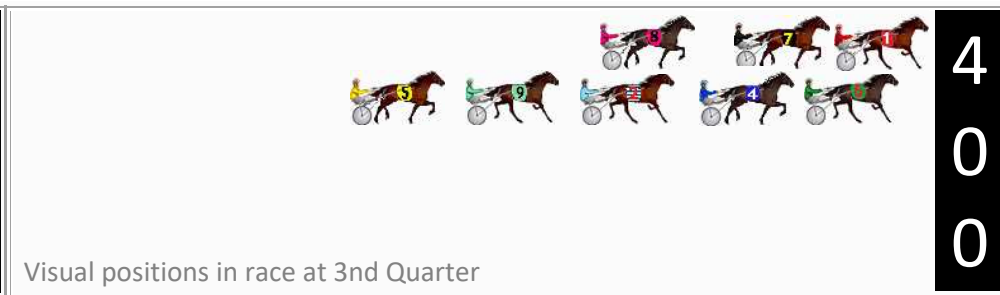

Visual positions in race at 3rd Quarter