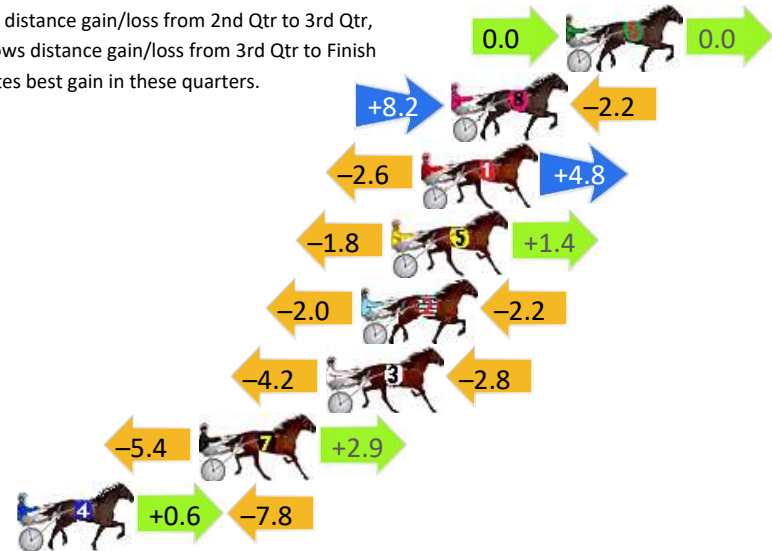

DATA TABLE: 800 / 400 Posi's are position from leader and (how wide the horse was at that position)

No	Horse	Plc	Mar	800 Posi	400 Posi	Time	3rd Qtr	4th Qt
1	JOHNNY LOMBO	1	0.0m	4.2m (0)	2.6m (1)	2:10.00	29.28s	28.22s
5	LETS ROCK TONIGHT	2	1.9m	0.8m (1)	0.0m (0)	2:10.14	29.34s	28.53s
7	HOT CINDER	3	21.2m	8.4m (0)	8.4m (1)	2:11.58	29.42s	29.30s
9	BETTERTHAN SECRET	4	24.0m	17.2m (1)	18.8m (2)	2:11.79	29.52s	28.77s
4	GLADYS GUGMAN	5	24.8m	12.4m (0)	12.6m (1)	2:11.85	29.43s	29.26s
8	JILLIBY JAKE	6	28.0m	13.2m (1)	14.8m (2)	2:12.09	29.53s	29.33s
3	LORD PUBLISHER	7	37.2m	9.2m (1)	10.8m (2)	2:12.78	29.55s	30.26s
10	WALSH	8	38.2m	20.6m (2)	12.6m (3)	2:12.85	28.86s	30.21s
6	ROSIES LAST ATTACK	9	39.6m	5.0m (1)	4.8m (2)	2:12.95	29.43s	30.86s
2	WATCH ME WAVE	10	62.0m	0.0m (0)	4.8m (0)	2:14.63	29.82s	32.44s

Finish Position and metres gained

First Arrow shows distance gain/loss from 2nd Qtr to 3rd Qtr, Second Arrow shows distance gain/loss from 3rd Qtr to Finish. Blue arrow indicates best gain in these quarters.

No	Horse	Plc	Mar	800 Posi	400 Posi	Time	3rd Qtr	4th Qt
6	TRIGWELL ROAD	1	0.0m	0.0m (0)	0.0m (0)	2:44.90	28.50s	28.40s
8	BLACKROCK	2	4.6m	10.6m (1)	2.4m (1)	2:45.24	27.92s	28.56s
1	ITS JUSTA SHOTAWAY	3	5.8m	8.0m (0)	10.6m (0)	2:45.33	28.68s	28.06s
5	STRIKE MASTER	4	7.0m	6.6m (1)	8.4m (2)	2:45.42	28.63s	28.30s
2	JAMIE KIM	5	8.2m	4.0m (0)	6.0m (0)	2:45.51	28.64s	28.56s
3	HES THUNDER	6	9.6m	2.6m (1)	6.8m (1)	2:45.62	28.80s	28.60s
7	GOODONYA MATE	7	14.7m	12.2m (0)	17.6m (0)	2:46.00	28.88s	28.20s
4	SHES A MARE	8	22.0m	14.8m (1)	14.2m (1)	2:46.54	28.46s	28.95s

Finish Position and metres gained

First Arrow shows distance gain/loss from 2nd Qtr to 3rd Qtr, Second Arrow shows distance gain/loss from 3rd Qtr to Finish
Blue arrow indicates best gain in these quarters.