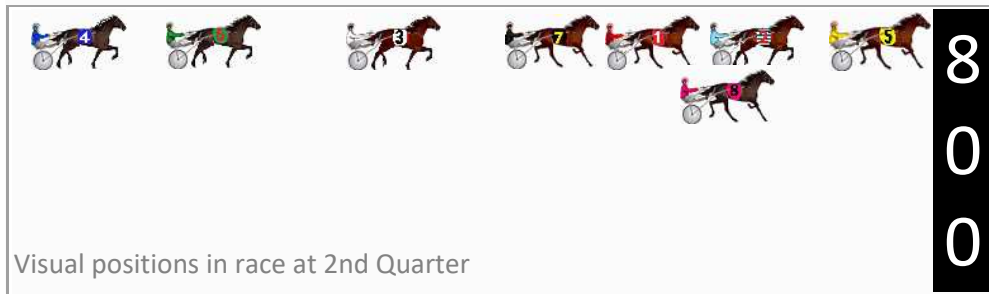

Narrogin Race 5 Distance 1823m

Friday, 6 September 2024

Gross Time: 2:16.70 MileRate: 2:00.70 LeadTime: 14.80s First Qtr: 29.90s Second Qtr: 30.10s Third Qtr: 30.50s Fourth Qtr: 31.40s

DATA TABLE: 800 / 400 Posi's are position from leader and (how wide the horse was at that position)

No	Horse	Plc	Mar	800 Posi	400 Posi	Time	3rd Qtr	4th Qt
5	HEZ SPECIAL	1	0.0m	0.0m (0)	0.0m (0)	2:16.70	30.50s	31.40s
1	BLIND EDITION	2	0.2m	9.0m (0)	7.2m (1)	2:16.72	30.37s	30.85s
3	TWOHEARTONEDIA MOND	3	11.9m	19.4m (0)	21.4m (2)	2:17.68	30.66s	30.66s
8	GINNIVAN	4	19.6m	6.0m (1)	7.4m (0)	2:18.31	30.59s	32.35s
7	CAPPY THE FIREY	5	20.9m	13.0m (0)	18.2m (1)	2:18.42	30.90s	31.61s
6	ON GOLDEN ROAD	6	25.6m	26.6m (0)	23.0m (1)	2:18.80	30.22s	31.60s
4	IDEALINCIDER	7	66.0m	42.0m (0)	52.0m (0)	2:22.12	31.25s	32.49s
2	BONNIE SWEETAPPLE	8	71.3m	4.8m (0)	22.6m (0)	2:22.55	31.82s	35.20s

Finish Position and metres gained

First Arrow shows distance gain/loss from 2nd Qtr to 3rd Qtr, Second Arrow shows distance gain/loss from 3rd Qtr to Finish
Blue arrow indicates best gain in these quarters.