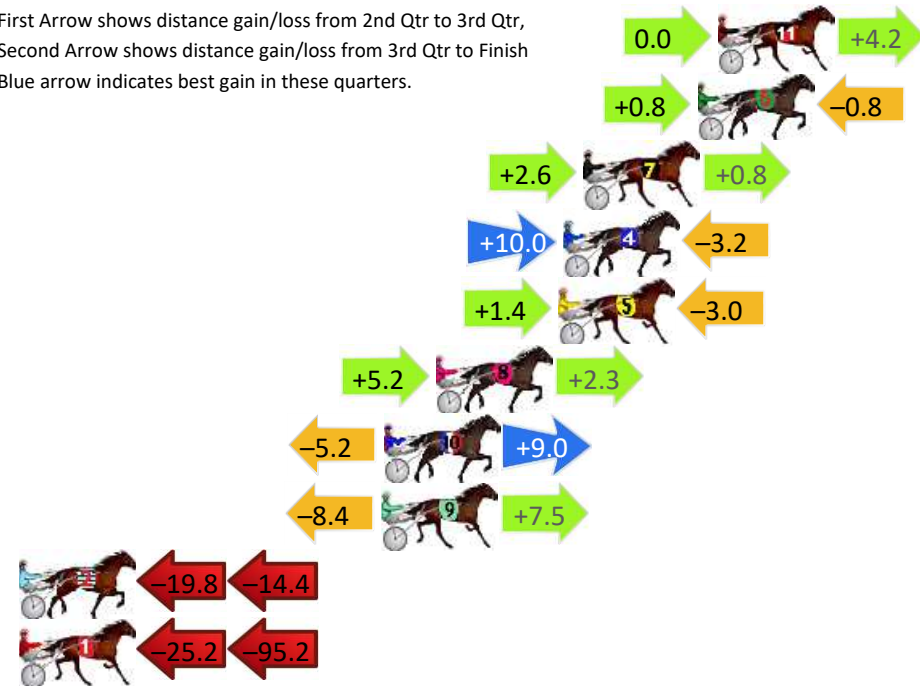

Narrogin Race 1 Distance 2242m

Friday, 6 September 2024

Gross Time: 2:54.70 MileRate: 2:05.40 LeadTime: 47.40s First Qtr: 33.40s Second Qtr: 31.70s Third Qtr: 31.20s Fourth Qtr: 31.00s

DATA TABLE: 800 / 400 Posi's are position from leader and (how wide the horse was at that position)

No	Horse	Plc	Mar	800 Posi	400 Posi	Time	3rd Qtr	4th Qt
11	BROOKVALEGIRL	1	0.0m	4.2m (0)	4.2m (1)	2:54.70	31.20s	30.68s
6	STAR OF THE GALAXY	2	0.8m	0.8m (1)	0.0m (0)	2:54.76	31.14s	31.06s
7	LOWLANDS BEACH BOY	3	5.4m	8.8m (1)	6.2m (0)	2:55.14	31.00s	30.94s
4	SHOAL BAY	4	6.2m	13.0m (1)	3.0m (3)	2:55.20	30.43s	31.25s
5	FRANKENSTEINSBRIDE	5	6.4m	4.8m (1)	3.4m (2)	2:55.22	31.09s	31.23s
8	MANHANDLES	6	11.3m	18.8m (1)	13.6m (1)	2:55.62	30.80s	30.82s
10	FLY EAGLE ROSE	7	13.4m	17.2m (0)	22.4m (2)	2:55.79	31.60s	30.31s
9	IM GRAFTER	8	13.5m	12.6m (0)	21.0m (1)	2:55.79	31.85s	30.42s
2	BOUNCE BACK BUDDY	9	42.6m	8.4m (0)	28.2m (1)	2:58.15	32.73s	32.11s
1	YO ADRIAN	10	120.4m	0.0m (0)	25.2m (0)	3:04.46	33.17s	38.34s

Finish Position and metres gained

First Arrow shows distance gain/loss from 2nd Qtr to 3rd Qtr, Second Arrow shows distance gain/loss from 3rd Qtr to Finish
Blue arrow indicates best gain in these quarters.

Narrogin Race 6 Distance 2242m

Friday, 6 September 2024

Gross Time: 2:53.60 MileRate: 2:04.60 LeadTime: 49.40s First Qtr: 32.40s Second Qtr: 30.70s Third Qtr: 29.60s Fourth Qtr: 31.50s

DATA TABLE: 800 / 400 Posi's are position from leader and (how wide the horse was at that position)