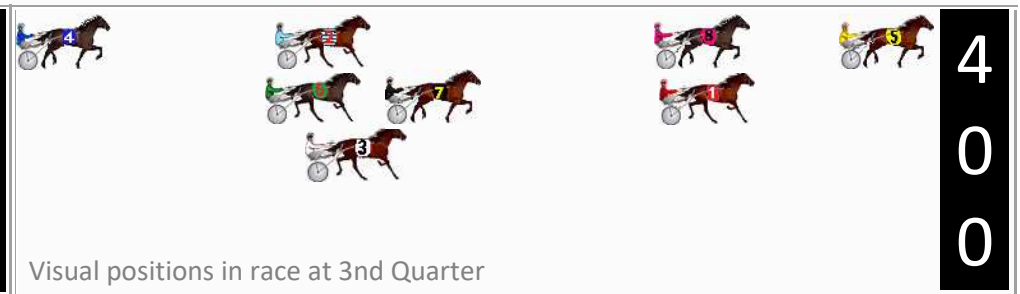

Narrogin Race 5 Distance 1823m

Friday, 6 September 2024

Gross Time: 2:16.70 MileRate: 2:00.70 LeadTime: 14.80s First Qtr: 29.90s Second Qtr: 30.10s Third Qtr: 30.50s Fourth Qtr: 31.40s

DATA TABLE: 800 / 400 Posi's are position from leader and (how wide the horse was at that position)

No	Horse	Plc	Mar	800 Posi	400 Posi	Time	3rd Qtr	4th Qt
5	HEZ SPECIAL	1	0.0m	0.0m (0)	0.0m (0)	2:16.70	30.50s	31.40s
1	BLIND EDITION	2	0.2m	9.0m (0)	7.2m (1)	2:16.72	30.37s	30.85s
3	TWOHEARTONEDIA MOND	3	11.9m	19.4m (0)	21.4m (2)	2:17.68	30.66s	30.66s
8	GINNIVAN	4	19.6m	6.0m (1)	7.4m (0)	2:18.31	30.59s	32.35s
7	CAPPY THE FIREY	5	20.9m	13.0m (0)	18.2m (1)	2:18.42	30.90s	31.61s
6	ON GOLDEN ROAD	6	25.6m	26.6m (0)	23.0m (1)	2:18.80	30.22s	31.60s
4	IDEALINCIDER	7	66.0m	42.0m (0)	52.0m (0)	2:22.12	31.25s	32.49s
2	BONNIE SWEETAPPLE	8	71.3m	4.8m (0)	22.6m (0)	2:22.55	31.82s	35.20s

Finish Position and metres gained

First Arrow shows distance gain/loss from 2nd Qtr to 3rd Qtr, Second Arrow shows distance gain/loss from 3rd Qtr to Finish
Blue arrow indicates best gain in these quarters.