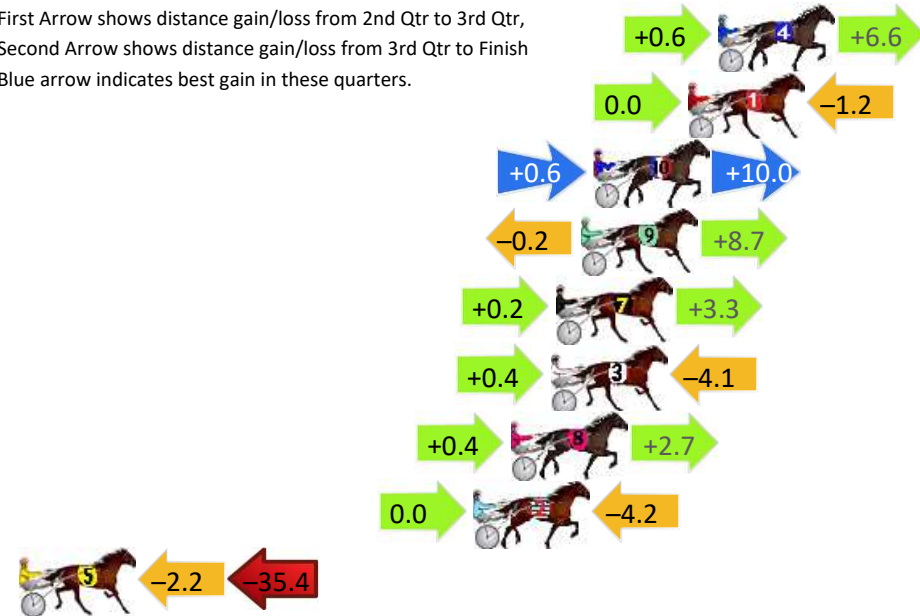

Finish Position and metres gained

First Arrow shows distance gain/loss from 2nd Qtr to 3rd Qtr, Second Arrow shows distance gain/loss from 3rd Qtr to Finish
Blue arrow indicates best gain in these quarters.

800

Visual positions in race at 2nd Quarter

400

Visual positions in race at 3rd Quarter

Narrogin Race 4 Distance 1823m

Friday, 6 September 2024

Gross Time: 2:16.70 MileRate: 2:00.70 LeadTime: 14.70s First Qtr: 31.90s Second Qtr: 30.70s Third Qtr: 30.10s Fourth Qtr: 29.30s

DATA TABLE: 800 / 400 Posi's are position from leader and (how wide the horse was at that position)

No	Horse	Plc	Mar	800 Posi	400 Posi	Time	3rd Qtr	4th Qt
4	PRIDDAH	1	0.0m	7.2m (1)	6.6m (1)	2:16.70	30.05s	28.82s
1	LUHRSY	2	1.2m	0.0m (0)	0.0m (0)	2:16.79	30.10s	29.39s
10	BEYOND BLING	3	5.0m	15.6m (1)	15.0m (1)	2:17.08	30.05s	28.57s
9	BATAVIA STREAMLINE	4	5.5m	14.0m (0)	14.2m (0)	2:17.12	30.11s	28.67s
7	PACIFIC EAGLE	5	6.5m	10.0m (0)	9.8m (0)	2:17.20	30.08s	29.06s
3	I SEE FIRE	6	6.7m	3.0m (1)	2.6m (1)	2:17.21	30.07s	29.60s
8	ROCKIN THE TREND	7	8.3m	11.4m (1)	11.0m (1)	2:17.34	30.07s	29.10s
2	IMAHERO	8	9.8m	5.6m (0)	5.6m (0)	2:17.45	30.10s	29.61s
5	CLASSNSMART	9	56.2m	18.6m (0)	20.8m (0)	2:21.02	30.30s	31.88s