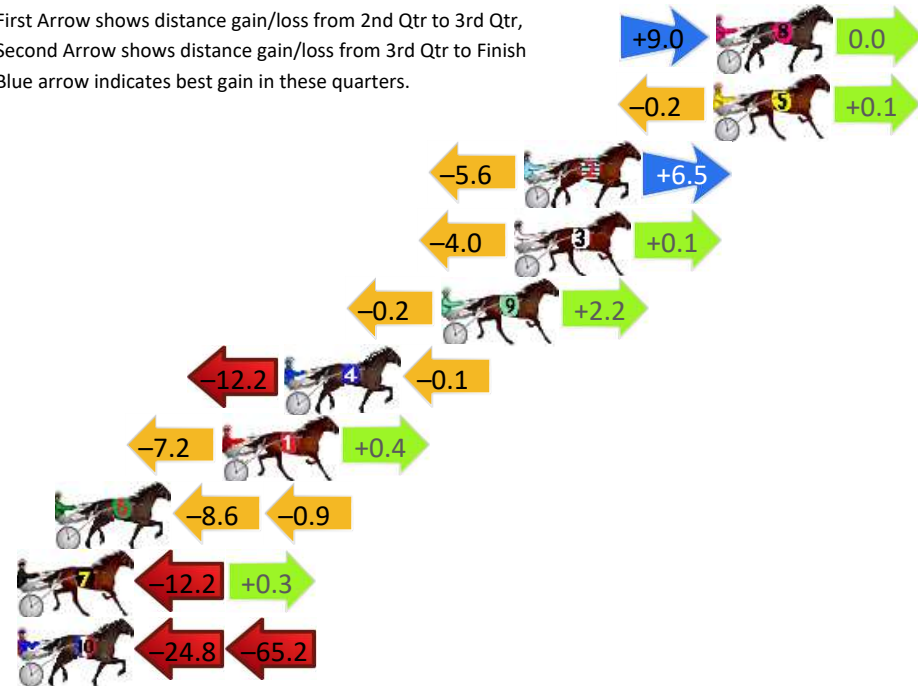

Finish Position and metres gained

First Arrow shows distance gain/loss from 2nd Qtr to 3rd Qtr, Second Arrow shows distance gain/loss from 3rd Qtr to Finish
Blue arrow indicates best gain in these quarters.

800

Visual positions in race at 2nd Quarter

400

Visual positions in race at 3rd Quarter

Narrogin Race 2 Distance 2242m

Friday, 6 September 2024

Gross Time: 2:54.60 MileRate: 2:05.30 LeadTime: 48.90s First Qtr: 34.80s Second Qtr: 32.50s Third Qtr: 29.30s Fourth Qtr: 29.10s

DATA TABLE: 800 / 400 Posi's are position from leader and (how wide the horse was at that position)

No	Horse	Plc	Mar	800 Posi	400 Posi	Time	3rd Qtr	4th Qt
8	JOHNNY LOMBO	1	0.0m	9.0m (1)	0.0m (1)	2:54.60	28.65s	29.10s
5	GOTA GOOD WARHOL	2	0.1m	0.0m (0)	0.2m (0)	2:54.61	29.31s	29.09s
2	ELLIEGOZOOM	3	7.7m	8.6m (0)	14.2m (0)	2:55.19	29.70s	28.63s
3	SWANBOURNE SPUNK	4	8.1m	4.2m (0)	8.2m (0)	2:55.22	29.59s	29.09s
9	LETS ROCK TONIGHT	5	11.0m	13.0m (1)	13.2m (1)	2:55.44	29.31s	28.94s
4	IL BANDITO	6	17.3m	5.0m (1)	17.2m (2)	2:55.92	30.19s	29.11s
1	ANYLOVEISGOODLOVE	7	19.8m	13.0m (0)	20.2m (0)	2:56.11	29.82s	29.07s
6	HEAVENLY BLISS	8	26.5m	17.0m (1)	25.6m (2)	2:56.62	29.92s	29.17s
7	ALEXANDRA THEGREAT	9	28.9m	17.0m (0)	29.2m (0)	2:56.81	30.19s	29.08s
10	EXTINCTION	10	91.0m	1.0m (1)	25.8m (1)	3:01.55	31.12s	33.82s