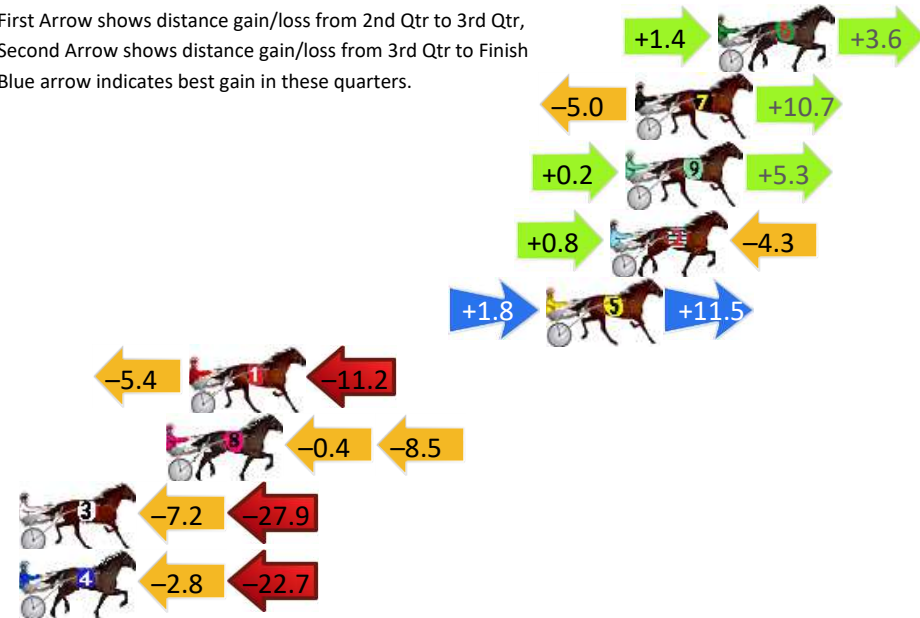

Finish Position and metres gained

First Arrow shows distance gain/loss from 2nd Qtr to 3rd Qtr, Second Arrow shows distance gain/loss from 3rd Qtr to Finish
Blue arrow indicates best gain in these quarters.

800

Visual positions in race at 2nd Quarter

400

Visual positions in race at 3rd Quarter

Narrogin Race 3 Distance 2242m

Friday, 6 September 2024

Gross Time: 2:48.20 MileRate: 2:00.80 LeadTime: 45.20s First Qtr: 32.10s Second Qtr: 30.20s Third Qtr: 30.50s Fourth Qtr: 30.20s

DATA TABLE: 800 / 400 Posi's are position from leader and (how wide the horse was at that position)

NoHorse	Plc	Mar	800 Posi	400 Posi	Time	3rd Qtr	4th Qt
6 MAJIC BAY	1	0.0m	5.0m (1)	3.6m (1)	2:48.20	30.39s	29.93s
7 THE BEAUDSTER	2	3.3m	9.0m (0)	14.0m (1)	2:48.46	30.87s	29.40s
9 EVE CROCKER	3	3.7m	9.2m (1)	9.0m (2)	2:48.49	30.48s	29.80s
2 EYE BETTER	4	4.3m	0.8m (1)	0.0m (0)	2:48.54	30.44s	30.52s
5 OUR MAJOR JACK	5	6.9m	20.2m (0)	18.4m (0)	2:48.75	30.36s	29.34s
1 KOLISI	6	21.2m	4.6m (0)	10.0m (1)	2:49.88	30.91s	31.04s
8 BREWERY LANE	7	22.1m	13.2m (0)	13.6m (2)	2:49.95	30.53s	30.84s
3 VINTAGE BLU	8	35.1m	0.0m (0)	7.2m (0)	2:50.98	31.05s	32.29s
4 IDEAL WHITBY	9	38.9m	13.4m (1)	16.2m (3)	2:51.28	30.72s	31.90s