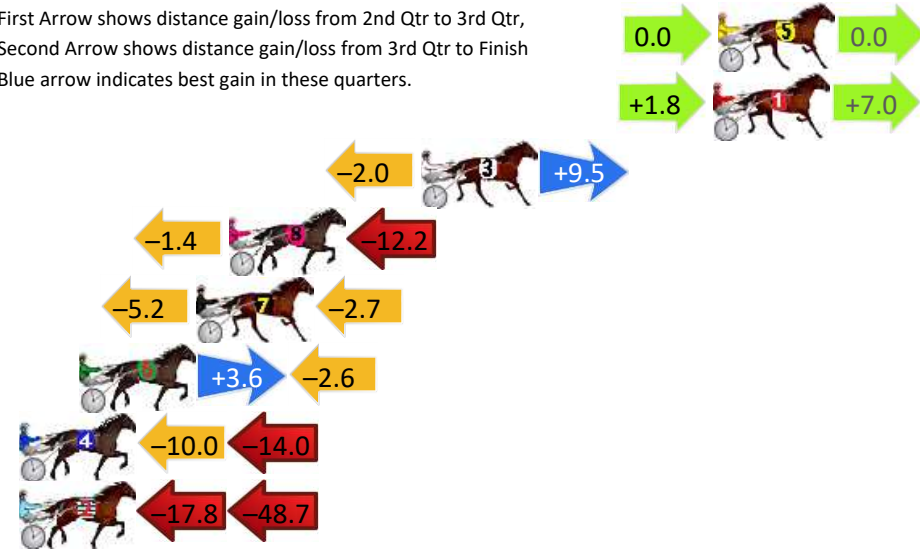

Narrogin Race 5 Distance 1823m

Friday, 6 September 2024

Gross Time: 2:16.70 MileRate: 2:00.70 LeadTime: 14.80s First Qtr: 29.90s Second Qtr: 30.10s Third Qtr: 30.50s Fourth Qtr: 31.40s

DATA TABLE: 800 / 400 Posi's are position from leader and (how wide the horse was at that position)

No	Horse	Plc	Mar	800 Posi	400 Posi	Time	3rd Qtr	4th Qt
5	HEZ SPECIAL	1	0.0m	0.0m (0)	0.0m (0)	2:16.70	30.50s	31.40s
1	BLIND EDITION	2	0.2m	9.0m (0)	7.2m (1)	2:16.72	30.37s	30.85s
3	TWOHEARTONEDIA MOND	3	11.9m	19.4m (0)	21.4m (2)	2:17.68	30.66s	30.66s
8	GINNIVAN	4	19.6m	6.0m (1)	7.4m (0)	2:18.31	30.59s	32.35s
7	CAPPY THE FIREY	5	20.9m	13.0m (0)	18.2m (1)	2:18.42	30.90s	31.61s
6	ON GOLDEN ROAD	6	25.6m	26.6m (0)	23.0m (1)	2:18.80	30.22s	31.60s
4	IDEALINCIDER	7	66.0m	42.0m (0)	52.0m (0)	2:22.12	31.25s	32.49s
2	BONNIE SWEETAPPLE	8	71.3m	4.8m (0)	22.6m (0)	2:22.55	31.82s	35.20s

Finish Position and metres gained

First Arrow shows distance gain/loss from 2nd Qtr to 3rd Qtr, Second Arrow shows distance gain/loss from 3rd Qtr to Finish
Blue arrow indicates best gain in these quarters.