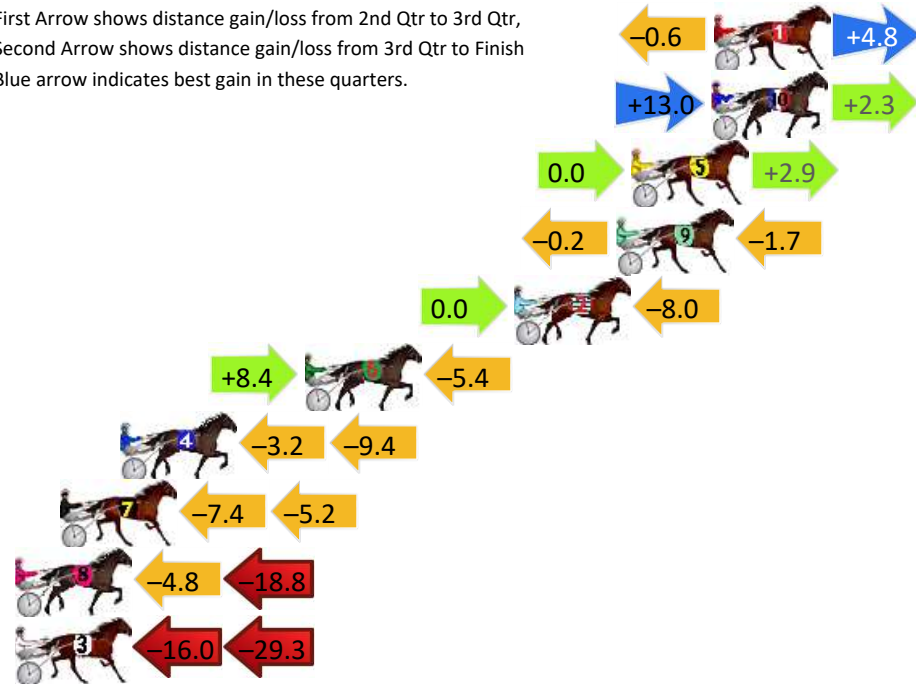

Bunbury Race 1 Distance 2100m

Tuesday, 23 July 2024

Gross Time: 2:36.20 MileRate: 1:59.70 LeadTime: 37.00s First Qtr: 32.50s Second Qtr: 30.30s Third Qtr: 28.30s Fourth Qtr: 28.10s

DATA TABLE: 800 / 400 Posi's are position from leader and (how wide the horse was at that position)

No	Horse	Plc	Mar	800 Posi	400 Posi	Time	3rd Qtr	4th Qt
1	BELLY UP	1	0.0m	4.2m (0)	4.8m (0)	2:36.20	28.34s	27.76s
10	XPRESS PARTY	2	0.1m	15.4m (1)	2.4m (2)	2:36.21	27.39s	27.94s
5	FILLMYPOCKET	3	3.3m	6.2m (1)	6.2m (1)	2:36.44	28.30s	27.90s
9	SEASIDE MAGIC	4	3.9m	2.0m (1)	2.2m (1)	2:36.49	28.31s	28.22s
2	LOU LAMOUR	5	8.0m	0.0m (0)	0.0m (0)	2:36.79	28.30s	28.66s
6	THE RIZZLER	6	16.4m	19.4m (1)	11.0m (2)	2:37.41	27.71s	28.48s
4	BOUJEE BOY	7	23.8m	11.2m (1)	14.4m (1)	2:37.96	28.53s	28.76s
7	VILLAGE DEE JAY	8	26.2m	13.6m (0)	21.0m (0)	2:38.14	28.82s	28.46s
8	BLITZAR	9	31.8m	8.2m (0)	13.0m (0)	2:38.55	28.64s	29.41s
3	DOCTOR ROCK	10	65.3m	20.0m (0)	36.0m (0)	2:41.02	29.43s	30.15s

Finish Position and metres gained

First Arrow shows distance gain/loss from 2nd Qtr to 3rd Qtr, Second Arrow shows distance gain/loss from 3rd Qtr to Finish. Blue arrow indicates best gain in these quarters.