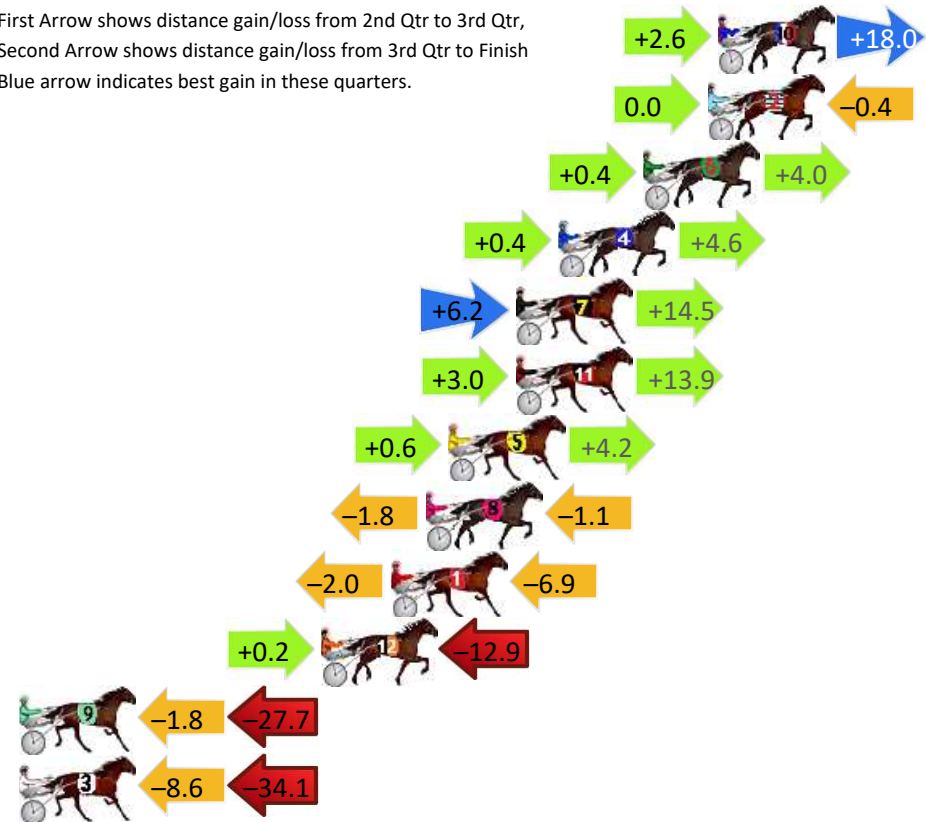

Finish Position and metres gained

First Arrow shows distance gain/loss from 2nd Qtr to 3rd Qtr, Second Arrow shows distance gain/loss from 3rd Qtr to Finish
Blue arrow indicates best gain in these quarters.

DATA TABLE: 800 / 400 Posi's are position from leader and (how wide the horse was at that position)

No	Horse	Plc	Mar	800 Posi	400 Posi	Time	3rd Qtr	4th Qt
10	SANFORD ASH	1	0.0m	20.6m (1)	18.0m (2)	2:38.40	29.22s	28.56s
2	ALZ SUNSHINE	2	0.4m	0.0m (0)	0.0m (0)	2:38.43	29.40s	29.93s
6	MANGO TANGO	3	3.0m	7.4m (1)	7.0m (1)	2:38.63	29.37s	29.60s
4	VISITING HOURS	4	6.4m	11.4m (1)	11.0m (1)	2:38.90	29.37s	29.56s
7	RADIANT BAY	5	8.1m	28.8m (0)	22.6m (1)	2:39.03	28.95s	28.82s
11	SPIRITOFANANGEL	5	8.1m	25.0m (1)	22.0m (2)	2:39.03	29.19s	28.87s
5	EILEENMAY	7	10.8m	15.6m (1)	15.0m (1)	2:39.25	29.36s	29.59s
8	KARAOKE STAR	8	11.7m	8.8m (0)	10.6m (0)	2:39.32	29.53s	29.98s
1	THINGS CHANGE	9	13.1m	4.2m (0)	6.2m (0)	2:39.43	29.54s	30.41s
12	WELEASE WODDEWICK	10	15.9m	3.2m (1)	3.0m (1)	2:39.65	29.38s	30.86s
9	AGENT BOOTH	11	42.7m	13.2m (0)	15.0m (0)	2:41.74	29.52s	31.96s
3	RUN STELLA RUN	12	61.1m	18.4m (0)	27.0m (0)	2:43.19	30.01s	32.43s

Finish Position and metres gained

First Arrow shows distance gain/loss from 2nd Qtr to 3rd Qtr, Second Arrow shows distance gain/loss from 3rd Qtr to Finish. Blue arrow indicates best gain in these quarters.