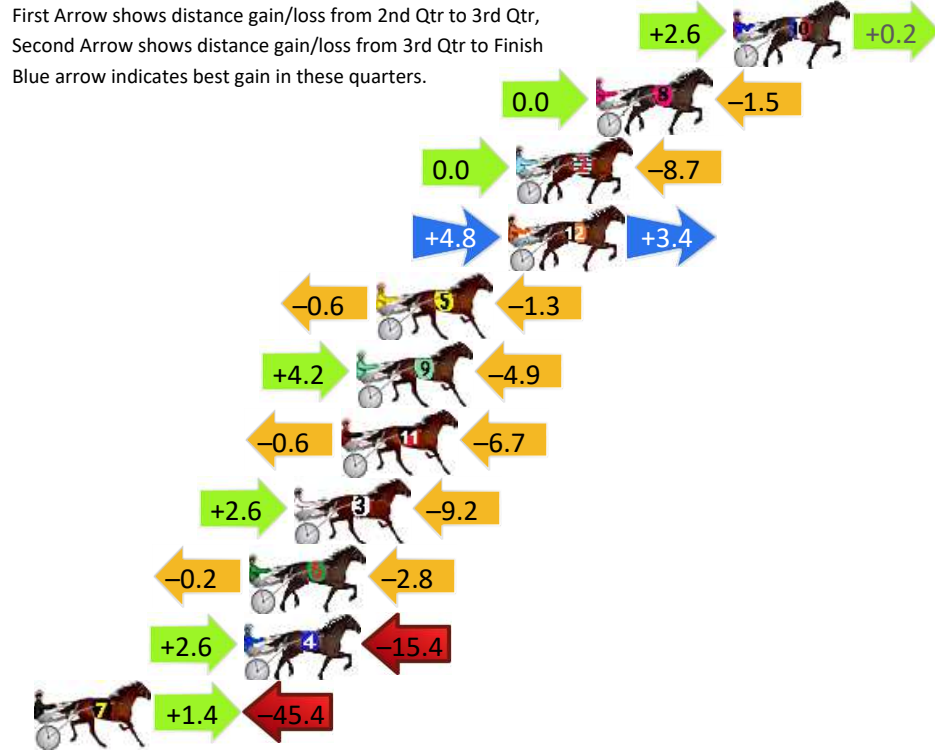

Bunbury Race 5 Distance 2100m

Tuesday, 23 July 2024

Gross Time: 2:34.40 MileRate: 1:58.30 LeadTime: 37.00s First Qtr: 30.90s Second Qtr: 28.80s Third Qtr: 29.20s Fourth Qtr: 28.50s

DATA TABLE: 800 / 400 Posi's are position from leader and (how wide the horse was at that position)

No	Horse	Plc	Mar	800 Posi	400 Posi	Time	3rd Qtr	4th Qt
10	MIKIS BEACH	1	0.0m	2.8m (1)	0.2m (1)	2:34.40	29.01s	28.49s
8	FLYIN DISCO	2	5.5m	4.0m (0)	4.0m (0)	2:34.81	29.20s	28.61s
2	TRUNKEY CARRAWA	3	8.7m	0.0m (0)	0.0m (0)	2:35.05	29.21s	29.12s
12	FOLLOW ROCKNROLL	4	9.0m	17.2m (1)	12.4m (1)	2:35.07	28.85s	28.26s
5	ISLAND TEE REX	5	14.3m	12.4m (0)	13.0m (0)	2:35.47	29.24s	28.59s
9	ARIONROCK	6	15.1m	14.4m (2)	10.2m (3)	2:35.53	28.90s	28.85s
11	DISCO DYNAMO	7	15.7m	8.4m (0)	9.0m (0)	2:35.58	29.25s	28.97s
3	YANKIE KEV	8	17.6m	11.0m (1)	8.4m (1)	2:35.72	29.02s	29.15s
6	JINGLING JEWELS	9	19.4m	16.4m (0)	16.6m (1)	2:35.85	29.22s	28.70s
4	TAHI	10	19.6m	6.8m (1)	4.2m (1)	2:35.87	29.03s	29.59s
7	FRANKIE J HOLDEN	11	53.4m	9.4m (2)	8.0m (2)	2:38.40	29.14s	31.72s

Finish Position and metres gained

800

Visual positions in race at 2nd Quarter