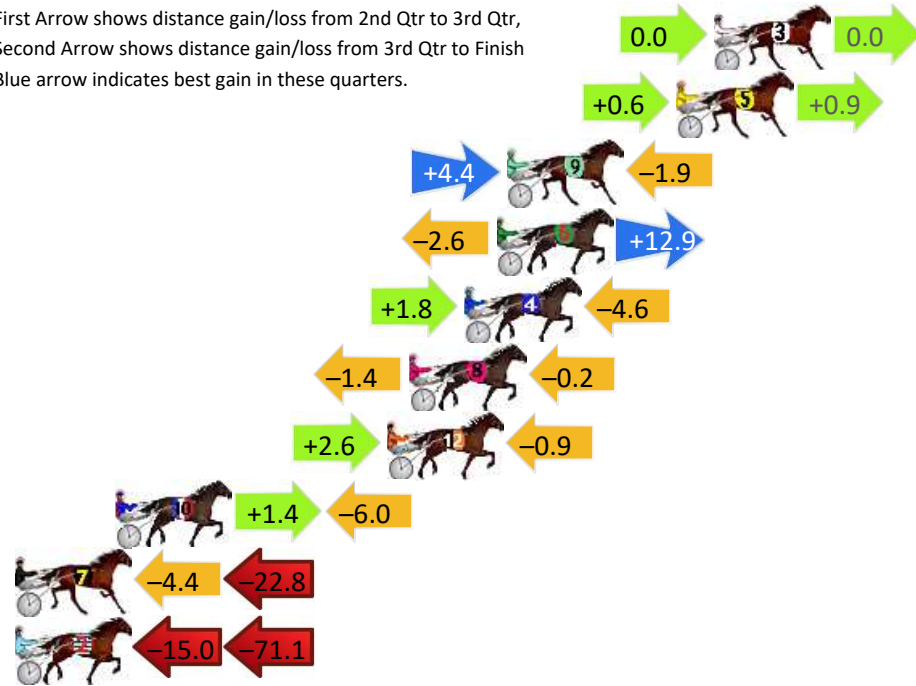

www.facebook.com/PJHarnessRacing

Bunbury Race 6 Distance 2100m

Tuesday, 23 July 2024

Gross Time: 2:34.80 MileRate: 1:58.60 LeadTime: 37.80s First Qtr: 31.10s Second Qtr: 29.60s Third Qtr: 28.50s Fourth Qtr: 27.80s

DATA TABLE: 800 / 400 Posi's are position from leader and (how wide the horse was at that position)

No	Horse	Plc	Mar	800 Posi	400 Posi	Time	3rd Qtr	4th Qt
3	GULLY GUM	1	0.0m	0.0m (0)	0.0m (0)	2:34.80	28.50s	27.80s
5	MENEMSHA	2	1.5m	3.0m (1)	2.4m (1)	2:34.91	28.46s	27.74s
9	TANTABIDDI	3	8.3m	10.8m (1)	6.4m (1)	2:35.41	28.19s	27.93s
6	MASTER LEIGHTON	4	8.7m	19.0m (0)	21.6m (3)	2:35.44	28.67s	26.91s
4	HAYWIRE	5	10.0m	7.2m (1)	5.4m (0)	2:35.53	28.38s	28.12s
8	MISTER RIDGEWELL	6	12.2m	10.6m (0)	12.0m (0)	2:35.69	28.60s	27.81s
12	EVE CROCKER	7	13.1m	14.8m (1)	12.2m (1)	2:35.76	28.32s	27.86s
10	ROAD CLOSURE	8	24.0m	19.4m (1)	18.0m (2)	2:36.55	28.41s	28.21s
7	HOTFOOT IT	9	42.0m	14.8m (0)	19.2m (1)	2:37.87	28.83s	29.38s
2	ABSOLUTE DELIGHT	10	92.7m	6.6m (0)	21.6m (0)	2:41.58	29.61s	32.71s

Finish Position and metres gained

First Arrow shows distance gain/loss from 2nd Qtr to 3rd Qtr, Second Arrow shows distance gain/loss from 3rd Qtr to Finish
Blue arrow indicates best gain in these quarters.