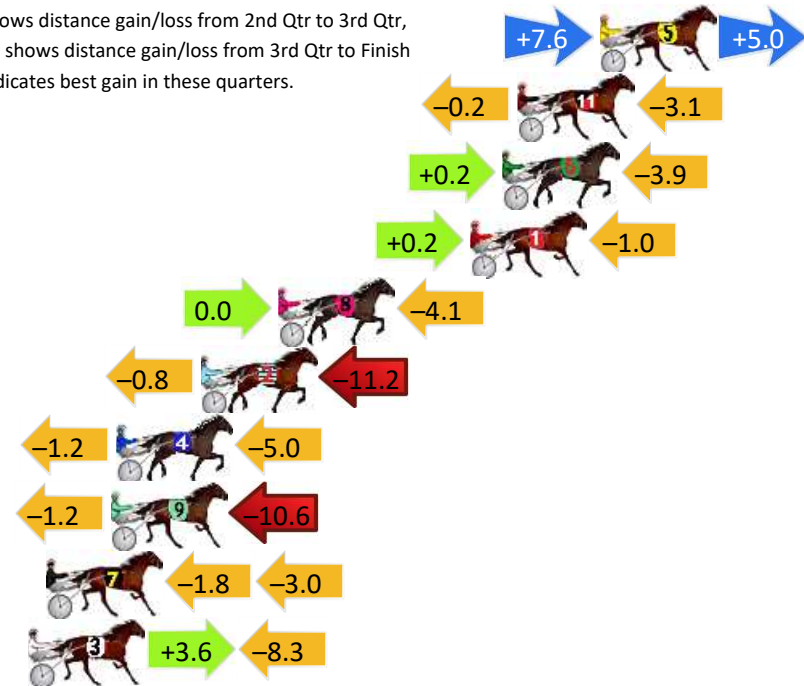

Finish Position and metres gained

First Arrow shows distance gain/loss from 2nd Qtr to 3rd Qtr, Second Arrow shows distance gain/loss from 3rd Qtr to Finish. Blue arrow indicates best gain in these quarters.

DATA TABLE: 800 / 400 Posi's are position from leader and (how wide the horse was at that position)

No	Horse	Plc	Mar	800 Posi	400 Posi	Time	3rd Qtr	4th Qt
5	COPY CAT QUEEN	1	0.0m	12.6m (1)	5.0m (2)	1:54.80	27.77s	27.95s
11	MAKE YOUR MARK	2	3.3m	0.0m (1)	0.2m (1)	1:55.05	28.31s	28.52s
6	OUR LILIOU	3	3.9m	0.2m (0)	0.0m (0)	1:55.09	28.29s	28.57s
1	CANDY APPLE	4	5.2m	4.4m (0)	4.2m (0)	1:55.19	28.29s	28.37s
8	LUCIENNE	5	12.9m	8.8m (0)	8.8m (0)	1:55.76	28.30s	28.59s
2	PECUNIOUS	6	16.0m	4.0m (1)	4.8m (1)	1:55.99	28.36s	29.09s
4	SHES A DACTYL	7	19.4m	13.2m (0)	14.4m (0)	1:56.24	28.38s	28.65s
9	ALLZFAIRNLUVNWAR	8	19.6m	7.8m (1)	9.0m (1)	1:56.26	28.38s	29.05s
7	ELSAMAY	9	22.2m	17.4m (0)	19.2m (1)	1:56.45	28.43s	28.51s
3	SWEET IVY	10	22.9m	18.2m (1)	14.6m (1)	1:56.50	28.05s	28.88s

Finish Position and metres gained

First Arrow shows distance gain/loss from 2nd Qtr to 3rd Qtr, Second Arrow shows distance gain/loss from 3rd Qtr to Finish
Blue arrow indicates best gain in these quarters.