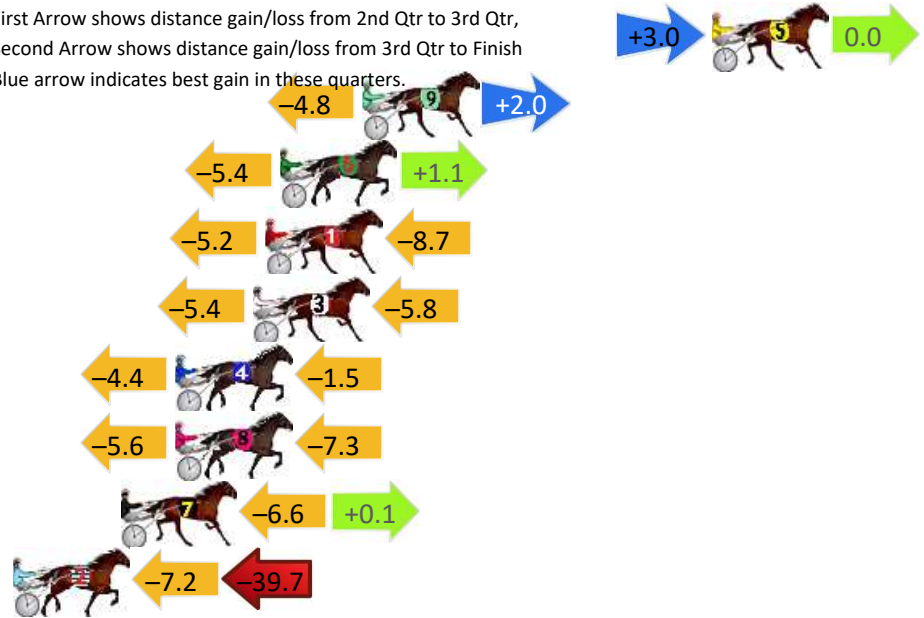

DATA TABLE: 800 / 400 Posi's are position from leader and (how wide the horse was at that position)

No	Horse	Plc	Mar	800 Posi	400 Posi	Time	3rd Qtr	4th Qt
3	GULLY GUM	1	0.0m	0.0m (0)	0.0m (0)	2:34.80	28.50s	27.80s
5	MENEMSHA	2	1.5m	3.0m (1)	2.4m (1)	2:34.91	28.46s	27.74s
9	TANTABIDDI	3	8.3m	10.8m (1)	6.4m (1)	2:35.41	28.19s	27.93s
6	MASTER LEIGHTON	4	8.7m	19.0m (0)	21.6m (3)	2:35.44	28.67s	26.91s
4	HAYWIRE	5	10.0m	7.2m (1)	5.4m (0)	2:35.53	28.38s	28.12s
8	MISTER RIDGEWELL	6	12.2m	10.6m (0)	12.0m (0)	2:35.69	28.60s	27.81s
12	EVE CROCKER	7	13.1m	14.8m (1)	12.2m (1)	2:35.76	28.32s	27.86s
10	ROAD CLOSURE	8	24.0m	19.4m (1)	18.0m (2)	2:36.55	28.41s	28.21s
7	HOTFOOT IT	9	42.0m	14.8m (0)	19.2m (1)	2:37.87	28.83s	29.38s
2	ABSOLUTE DELIGHT	10	92.7m	6.6m (0)	21.6m (0)	2:41.58	29.61s	32.71s

Finish Position and metres gained

First Arrow shows distance gain/loss from 2nd Qtr to 3rd Qtr, Second Arrow shows distance gain/loss from 3rd Qtr to Finish
Blue arrow indicates best gain in these quarters.

DATA TABLE: 800 / 400 Posi's are position from leader and (how wide the horse was at that position)

No	Horse	Plc	Mar	800 Posi	400 Posi	Time	3rd Qtr	4th Qt
5	SKIPPIN CLASS	1	0.0m	3.0m (1)	0.0m (0)	1:58.70	28.29s	28.20s
9	BETTERTHAN SECRET	2	14.0m	11.2m (1)	16.0m (1)	1:59.74	28.84s	28.06s
6	HES THUNDER	3	17.3m	13.0m (0)	18.4m (0)	1:59.98	28.88s	28.12s
1	ALTA MAGUIRE	4	17.9m	4.0m (0)	9.2m (1)	2:00.03	28.87s	28.81s
3	BANK NOTICE	5	18.4m	7.2m (1)	12.6m (2)	2:00.06	28.88s	28.61s
4	WHITBYS WORLD	6	21.5m	15.6m (1)	20.0m (1)	2:00.29	28.81s	28.31s
8	DEE JAYS BIG BOY	6	21.5m	8.6m (0)	14.2m (0)	2:00.29	28.90s	28.71s
7	ASHIMA	8	23.7m	17.2m (0)	23.8m (0)	2:00.46	28.97s	28.19s
2	MEGA RAGE	9	46.9m	0.0m (0)	7.2m (0)	2:02.18	29.02s	30.98s