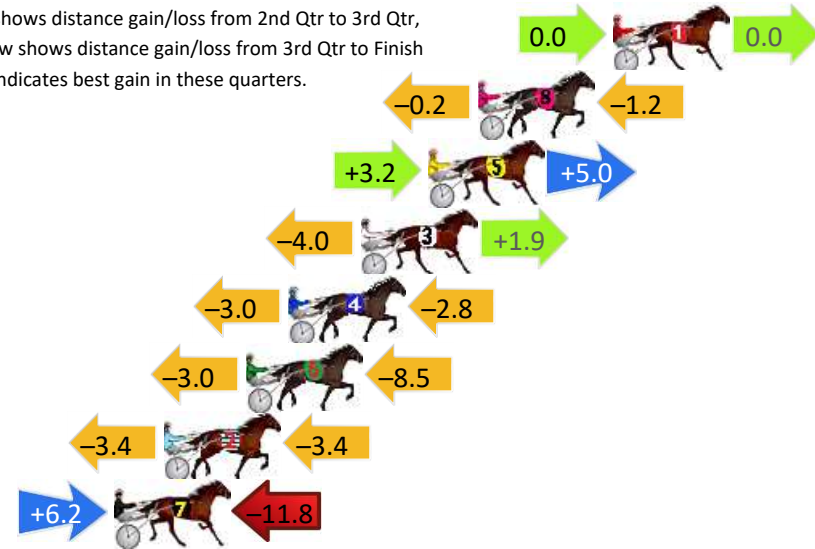

DATA TABLE: 800 / 400 Posi's are position from leader and (how wide the horse was at that position)

No	Horse	Plc	Mar	800 Posi	400 Posi	Time	3rd Qtr	4th Qt
5	SKIPPIN CLASS	1	0.0m	3.0m (1)	0.0m (0)	1:58.70	28.29s	28.20s
9	BETTERTHAN SECRET	2	14.0m	11.2m (1)	16.0m (1)	1:59.74	28.84s	28.06s
6	HES THUNDER	3	17.3m	13.0m (0)	18.4m (0)	1:59.98	28.88s	28.12s
1	ALTA MAGUIRE	4	17.9m	4.0m (0)	9.2m (1)	2:00.03	28.87s	28.81s
3	BANK NOTICE	5	18.4m	7.2m (1)	12.6m (2)	2:00.06	28.88s	28.61s
4	WHITBYS WORLD	6	21.5m	15.6m (1)	20.0m (1)	2:00.29	28.81s	28.31s
8	DEE JAYS BIG BOY	6	21.5m	8.6m (0)	14.2m (0)	2:00.29	28.90s	28.71s
7	ASHIMA	8	23.7m	17.2m (0)	23.8m (0)	2:00.46	28.97s	28.19s
2	MEGA RAGE	9	46.9m	0.0m (0)	7.2m (0)	2:02.18	29.02s	30.98s

Finish Position and metres gained

First Arrow shows distance gain/loss from 2nd Qtr to 3rd Qtr, Second Arrow shows distance gain/loss from 3rd Qtr to Finish
Blue arrow indicates best gain in these quarters.

DATA TABLE: 800 / 400 Posi's are position from leader and (how wide the horse was at that position)

No	Horse	Plc	Mar	800 Posi	400 Posi	Time	3rd Qtr	4th Qt
1	HEZ SAM	1	0.0m	0.0m (0)	0.0m (0)	2:37.10	28.10s	28.20s
8	IM ROCKIN ROD	2	5.4m	4.0m (0)	4.2m (0)	2:37.50	28.11s	28.28s
5	GET YA BETS ON	3	7.4m	15.6m (1)	12.4m (2)	2:37.65	27.88s	27.85s
3	IMMACHULATE	4	10.1m	8.0m (0)	12.0m (0)	2:37.85	28.38s	28.07s
4	LIGHTFOOT LEIGH	5	13.0m	7.2m (1)	10.2m (1)	2:38.06	28.31s	28.40s
6	I SEE FIRE	6	14.7m	3.2m (1)	6.2m (1)	2:38.19	28.31s	28.80s
2	RECOVER LOVER	7	18.0m	11.2m (1)	14.6m (1)	2:38.43	28.34s	28.44s
7	ROAD STAR	8	20.0m	14.4m (2)	8.2m (2)	2:38.58	27.66s	29.03s