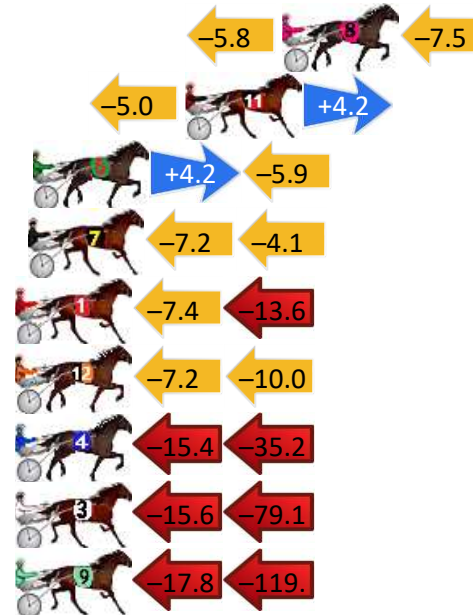

Finish Position and metres gained

First Arrow shows distance gain/loss from 2nd Qtr to 3rd Qtr, Second Arrow shows distance gain/loss from 3rd Qtr to Finish. Blue arrow indicates best gain in these quarters.

800

Visual positions in race at 2nd Quarter

400

Visual positions in race at 3rd Quarter

Bunbury Race 2 Distance 2100m

Tuesday, 23 July 2024

Gross Time: 2:37.80 MileRate: 2:00.90 LeadTime: 38.70s First Qtr: 30.50s Second Qtr: 31.60s Third Qtr: 28.70s Fourth Qtr: 28.30s

DATA TABLE: 800 / 400 Posi's are position from leader and (how wide the horse was at that position)

No	Horse	Plc	Mar	800 Posi	400 Posi	Time	3rd Qtr	4th Qt
10	HOT ROCKEFELLER	1	0.0m	2.2m (1)	0.0m (1)	2:37.80	28.54s	28.30s
2	CONTROL QUEEN	2	0.2m	0.0m (0)	0.8m (0)	2:37.81	28.76s	28.26s
8	VYBRANT	3	17.3m	4.0m (0)	9.8m (0)	2:39.09	29.11s	28.83s
11	TERASITA	4	21.2m	20.4m (1)	25.4m (2)	2:39.38	29.05s	28.00s
6	STRIKING A DEAL	5	27.3m	25.6m (1)	21.4m (2)	2:39.83	28.41s	28.72s
7	SATAN PRINCESS	6	27.5m	16.2m (0)	23.4m (0)	2:39.84	29.21s	28.59s
1	SWITCH BLADE	7	29.0m	8.0m (0)	15.4m (1)	2:39.96	29.23s	29.26s
12	STAR OF THE GALAXY	8	29.2m	12.0m (0)	19.2m (0)	2:39.97	29.22s	29.00s
4	IM GRAFTER	9	58.4m	7.8m (1)	23.2m (1)	2:42.14	29.81s	30.78s
3	FLY EAGLEROSE	10	106.7m	12.0m (1)	27.6m (1)	2:45.73	29.84s	33.87s
9	ALTAR	11	153.3m	16.4m (1)	34.2m (0)	2:49.20	30.02s	36.68s

Finish Position and metres gained

First Arrow shows distance gain/loss from 2nd Qtr to 3rd Qtr, Second Arrow shows distance gain/loss from 3rd Qtr to Finish
Blue arrow indicates best gain in these quarters.