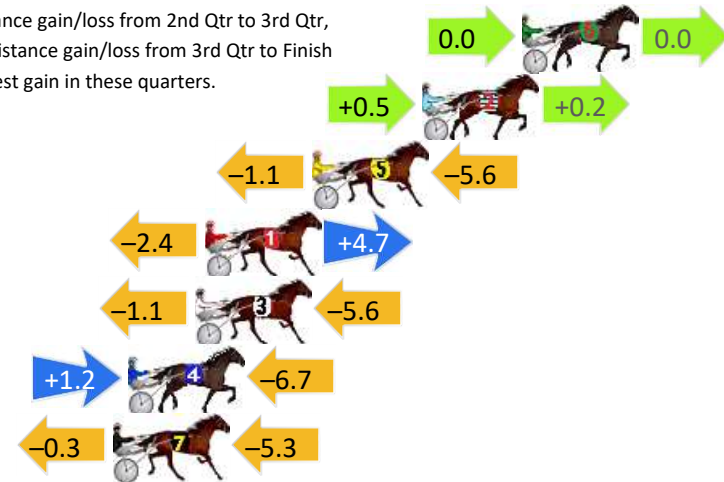

Gloucester Park Race 10 Distance 2130m

Friday, 19 July 2024

Gross Time: 2:38.50 MileRate: 1:59.80 LeadTime: 38.40s First Qtr: 31.90s Second Qtr: 30.00s Third Qtr: 29.00s Fourth Qtr: 29.20s

DATA TABLE: 800 / 400 Posi's are position from leader and (how wide the horse was at that position)

No	Horse	Plc	Mar	800 Posi	400 Posi	Time	3rd Qtr	4th Qt
6	CAPTAINSHAVTIME	1	0.0m	0.0m (0)	0.0m (0)	2:38.50	29.00s	29.20s
2	QUEEN OF ALL	2	4.0m	4.7m (0)	4.2m (0)	2:38.81	28.96s	29.21s
5	CRUNCHEE	3	8.4m	1.7m (1)	2.8m (1)	2:39.14	29.08s	29.64s
1	RUIA	4	12.7m	15.0m (0)	17.4m (0)	2:39.47	29.18s	28.91s
3	TWILIGHT TANGO	5	13.1m	6.4m (1)	7.5m (1)	2:39.50	29.08s	29.66s
4	MONEY WELL SPENT	6	15.8m	10.3m (0)	9.1m (0)	2:39.71	28.92s	29.75s
7	RUBY LOU	7	16.4m	10.8m (1)	11.1m (1)	2:39.76	29.02s	29.65s

Finish Position and metres gained

First Arrow shows distance gain/loss from 2nd Qtr to 3rd Qtr,
Second Arrow shows distance gain/loss from 3rd Qtr to Finish
Blue arrow indicates best gain in these quarters.

8
0
0

Visual positions in race at 2nd Quarter