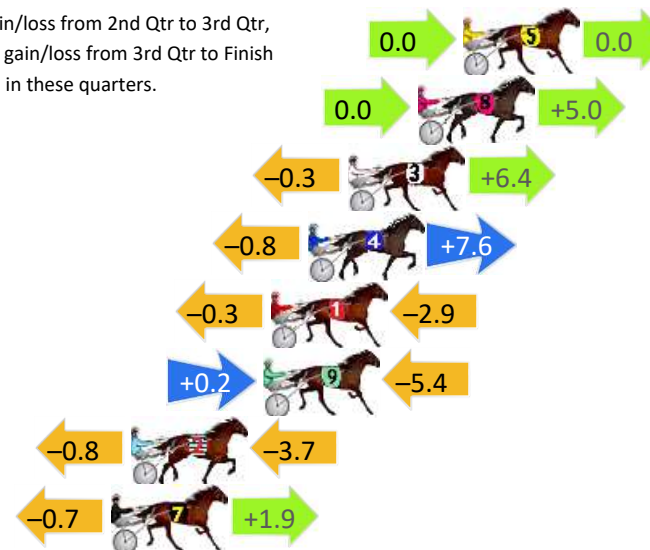

## Finish Position and metres gained

First Arrow shows distance gain/loss from 2nd Qtr to 3rd Qtr,  
Second Arrow shows distance gain/loss from 3rd Qtr to Finish  
Blue arrow indicates best gain in these quarters.

Visual positions in race at 2nd Quarter

Visual positions in race at 3rd Quarter

# Gloucester Park Race 5 Distance 2536m

Friday, 19 July 2024

Gross Time: 3:04.00 MileRate: 1:56.70 LeadTime: 68.70s First Qtr: 29.40s Second Qtr: 28.60s Third Qtr: 28.50s Fourth Qtr: 28.80s

DATA TABLE: 800 / 400 Posi's are position from leader and (how wide the horse was at that position)