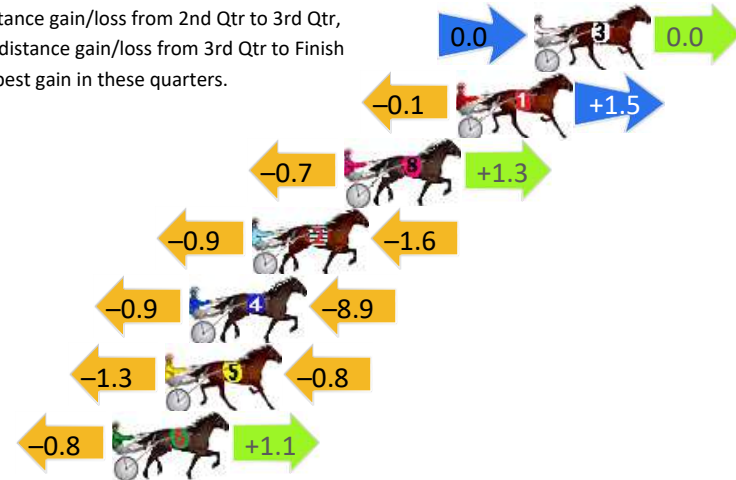

## Finish Position and metres gained

First Arrow shows distance gain/loss from 2nd Qtr to 3rd Qtr, Second Arrow shows distance gain/loss from 3rd Qtr to Finish  
Blue arrow indicates best gain in these quarters.

800

Visual positions in race at 2nd Quarter

400

Visual positions in race at 3rd Quarter