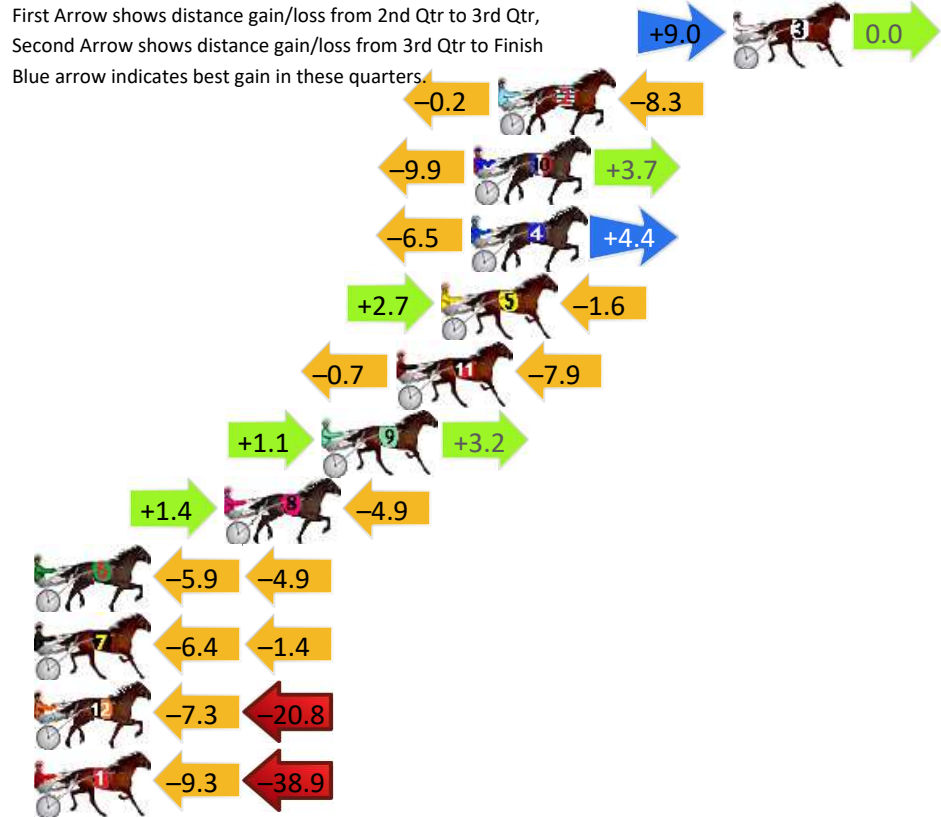

Gloucester Park Race 7 Distance 2130m

Friday, 19 July 2024

Gross Time: 2:38.20 MileRate: 1:59.50 LeadTime: 38.60s First Qtr: 31.90s Second Qtr: 30.50s Third Qtr: 28.60s Fourth Qtr: 28.60s

DATA TABLE: 800 / 400 Posi's are position from leader and (how wide the horse was at that position)

No	Horse	Plc	Mar	800 Posi	400 Posi	Time	3rd Qtr	4th Qt
3	SWAGGER MAN	1	0.0m	9.0m (1)	0.0m (1)	2:38.20	27.96s	28.60s
2	MAJOR FREEWAY	2	9.4m	0.9m (1)	1.1m (0)	2:38.91	28.62s	29.23s
10	GET YA BETS ON	3	10.4m	4.2m (0)	14.1m (0)	2:38.98	29.30s	28.38s
4	ACOLTNAME DSU	4	10.5m	8.4m (0)	14.9m (1)	2:38.99	29.06s	28.33s
5	BALTIC ACE	5	11.7m	12.8m (1)	10.1m (1)	2:39.08	28.41s	28.76s
11	DISCO UNDER FIRE	6	13.5m	4.9m (1)	5.6m (1)	2:39.21	28.65s	29.21s
9	JOHNNY LOMBO	7	16.5m	20.8m (1)	19.7m (2)	2:39.44	28.52s	28.44s
8	CAVALRY CALL	8	20.4m	16.9m (1)	15.5m (2)	2:39.73	28.50s	29.03s
6	THE BATMOBILE	9	28.0m	17.2m (0)	23.1m (1)	2:40.30	29.02s	29.06s
7	CRACKA TINNY	10	29.2m	21.4m (0)	27.8m (0)	2:40.39	29.06s	28.81s
12	LETS ROCK TONIGHT	11	41.0m	12.9m (0)	20.2m (0)	2:41.28	29.12s	30.24s
1	SOHO CONFIDENTIAL	12	48.2m	0.0m (0)	9.3m (0)	2:41.82	29.26s	31.56s

Finish Position and metres gained

800

Visual positions in race at 2nd Quarter