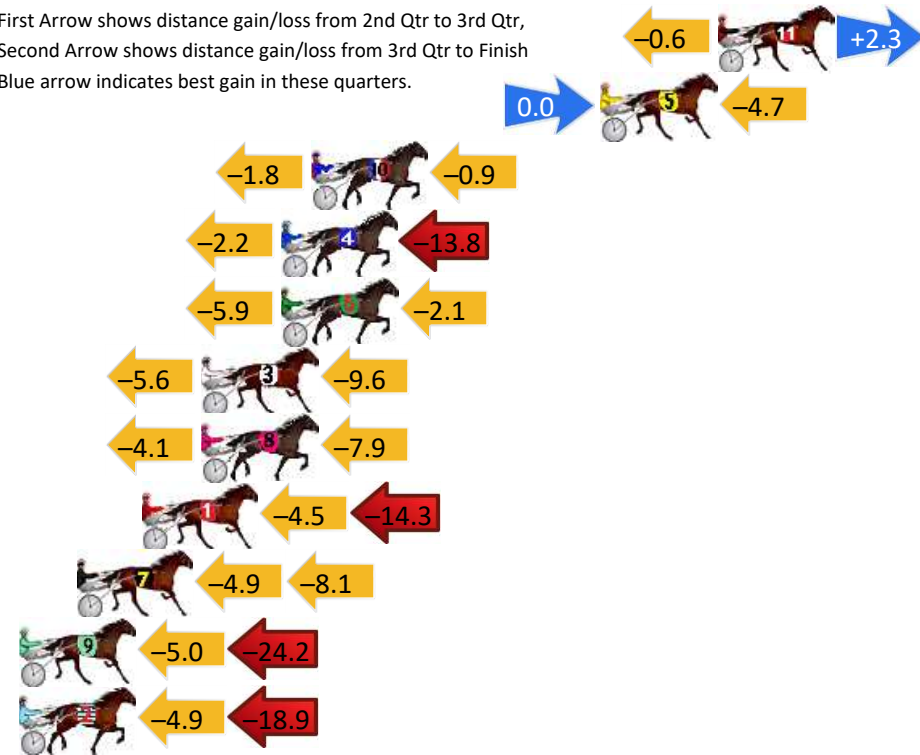

## Finish Position and metres gained

First Arrow shows distance gain/loss from 2nd Qtr to 3rd Qtr,  
Second Arrow shows distance gain/loss from 3rd Qtr to Finish  
Blue arrow indicates best gain in these quarters.

8  
0  
0

Visual positions in race at 2nd Quarter

4  
0  
0

Visual positions in race at 3rd Quarter

# Gloucester Park Race 6 Distance 2503m

Friday, 19 July 2024

Gross Time: 3:08.20 MileRate: 2:00.10 LeadTime: 70.40s First Qtr: 31.10s Second Qtr: 30.10s Third Qtr: 27.90s Fourth Qtr: 28.70s

DATA TABLE: 800 / 400 Posi's are position from leader and (how wide the horse was at that position)