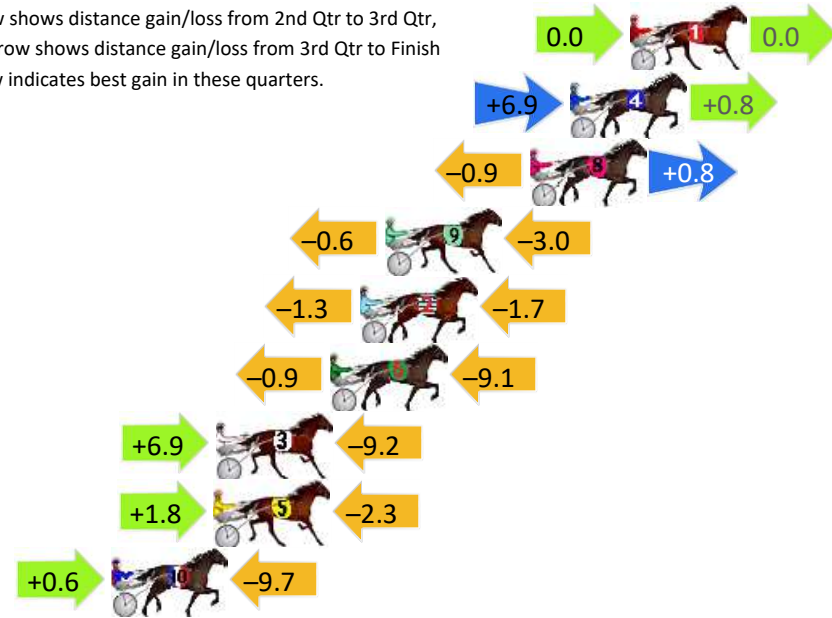

## Finish Position and metres gained

First Arrow shows distance gain/loss from 2nd Qtr to 3rd Qtr, Second Arrow shows distance gain/loss from 3rd Qtr to Finish Blue arrow indicates best gain in these quarters.