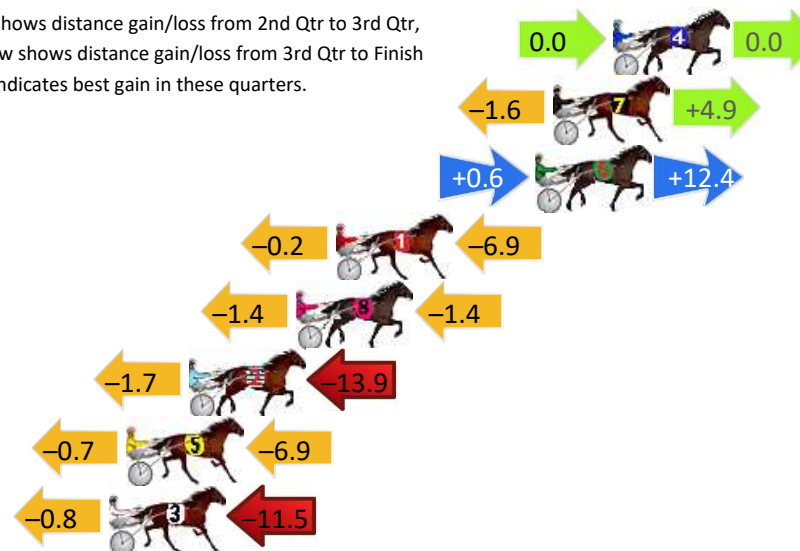

## Finish Position and metres gained

First Arrow shows distance gain/loss from 2nd Qtr to 3rd Qtr, Second Arrow shows distance gain/loss from 3rd Qtr to Finish  
Blue arrow indicates best gain in the 3rd quarter

Visual positions in race at 2nd Quarter

Visual positions in race at 3rd Quarter

# Gloucester Park Race 9 Distance 2130m

Friday, 19 July 2024

Gross Time: 2:34.70 MileRate: 1:56.90 LeadTime: 37.80s First Qtr: 30.10s Second Qtr: 29.50s Third Qtr: 28.50s Fourth Qtr: 28.80s

DATA TABLE: 800 / 400 Posi's are position from leader and (how wide the horse was at that position)

## Finish Position and metres gained

First Arrow shows distance gain/loss from 2nd Qtr to 3rd Qtr, Second Arrow shows distance gain/loss from 3rd Qtr to Finish  
Blue arrow indicates best gain in these quarters.