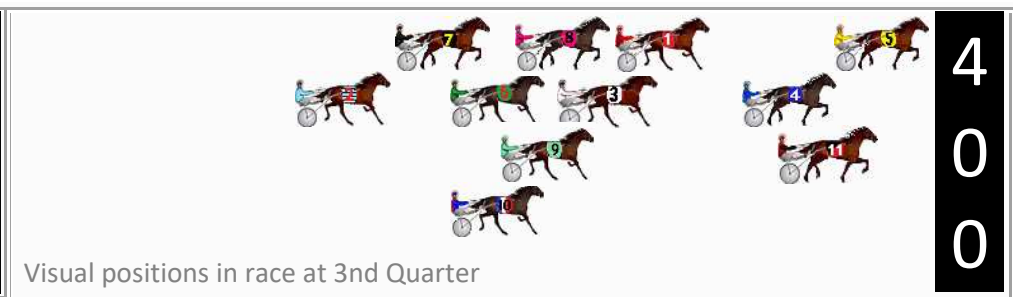

## Finish Position and metres gained

First Arrow shows distance gain/loss from 2nd Qtr to 3rd Qtr, Second Arrow shows distance gain/loss from 3rd Qtr to Finish  
Blue arrow indicates best gain in these quarters.