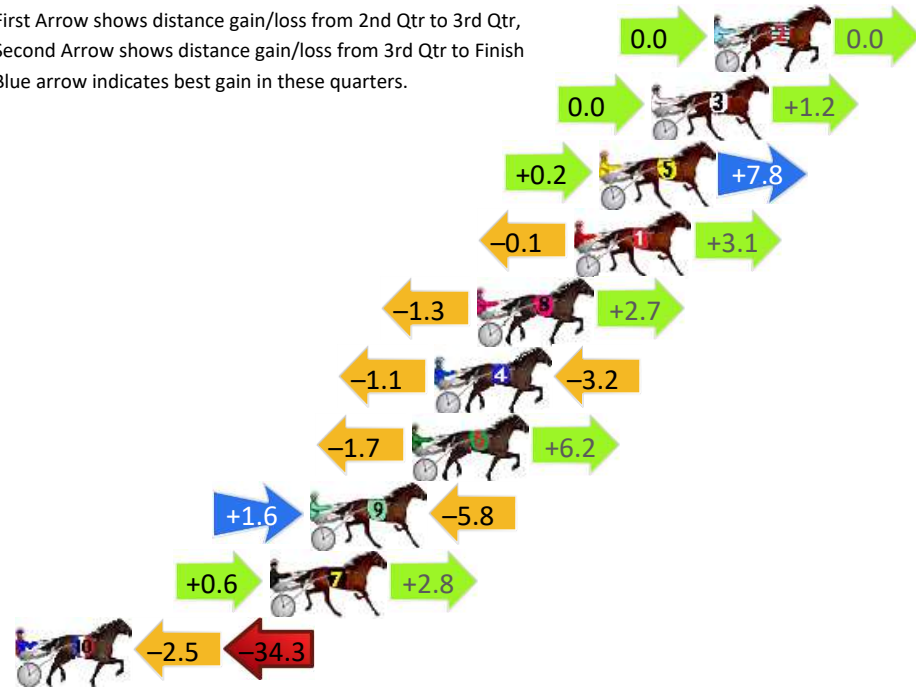

## Finish Position and metres gained

First Arrow shows distance gain/loss from 2nd Qtr to 3rd Qtr, Second Arrow shows distance gain/loss from 3rd Qtr to Finish  
Blue arrow indicates best gain in these quarters.

8  
0  
0

Visual positions in race at 2nd Quarter

4  
0  
0

Visual positions in race at 3rd Quarter