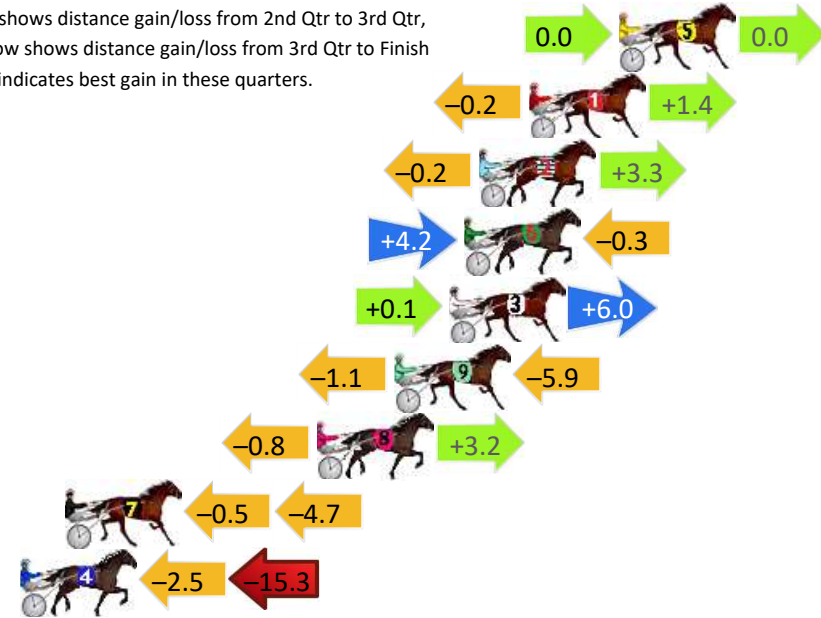

## Finish Position and metres gained

First Arrow shows distance gain/loss from 2nd Qtr to 3rd Qtr, Second Arrow shows distance gain/loss from 3rd Qtr to Finish  
Blue arrow indicates best gain in these quarters.

800

Visual positions in race at 2nd Quarter

400

Visual positions in race at 3rd Quarter

# Gloucester Park Race 4 Distance 2130m

Friday, 19 July 2024

Gross Time: 2:33.70 MileRate: 1:56.10 LeadTime: 37.30s First Qtr: 29.70s Second Qtr: 28.80s Third Qtr: 28.80s Fourth Qtr: 29.10s

DATA TABLE: 800 / 400 Posi's are position from leader and (how wide the horse was at that position)