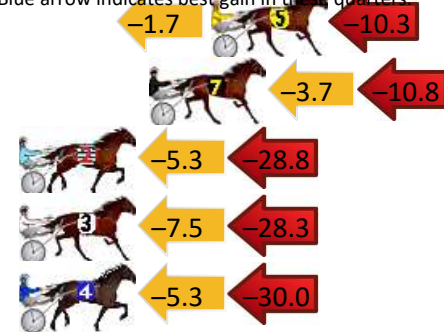

## Finish Position and metres gained

800

Visual positions in race at 2nd Quarter

400

Visual positions in race at 3rd Quarter

# Gloucester Park Race 8 Distance 2130m

Friday, 19 July 2024

Gross Time: 2:32.40 MileRate: 1:55.20 LeadTime: 35.80s First Qtr: 29.50s Second Qtr: 29.20s Third Qtr: 29.40s Fourth Qtr: 28.50s

DATA TABLE: 800 / 400 Posi's are position from leader and (how wide the horse was at that position)

## Finish Position and metres gained

First Arrow shows distance gain/loss from 2nd Qtr to 3rd Qtr, Second Arrow shows distance gain/loss from 3rd Qtr to Finish  
Blue arrow indicates best gain in the 3rd quarter