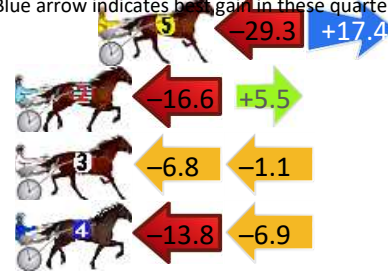

Gloucester Park Race 11 Distance 2130m

Friday, 28 June 2024

Gross Time: 2:38.00 MileRate: 1:59.40 LeadTime: 37.70s First Qtr: 32.10s Second Qtr: 31.30s Third Qtr: 27.40s Fourth Qtr: 29.50s

DATA TABLE: 800 / 400 Posi's are position from leader and (how wide the horse was at that position)

NoHorse	Plc	Mar	800 Posi	400 Posi	Time	3rd Qtr	4th Qt
1 FLYBYE LOU	1	0.0m	0.0m (0)	0.0m (0)	2:38.00	27.40s	29.50s
5 SPICE PACKAGE	2	24.7m	12.8m (0)	42.1m (0)	2:39.91	29.51s	28.43s
2 PRINCESS MICKAYLA	3	28.4m	17.3m (0)	33.9m (0)	2:40.20	28.62s	29.30s
3 STELLAR EDITION	4	29.1m	21.2m (1)	28.0m (1)	2:40.25	27.94s	29.77s
4 DEKLA DIVA	5	36.0m	15.3m (1)	29.1m (0)	2:40.78	28.42s	30.22s

Finish Position and metres gained

First Arrow shows distance gain/loss from 2nd Qtr to 3rd Qtr, Second Arrow shows distance gain/loss from 3rd Qtr to Finish. Blue arrow indicates how gain in these quarters.

Visual positions in race at 2nd Quarter

Visual positions in race at 3rd Quarter