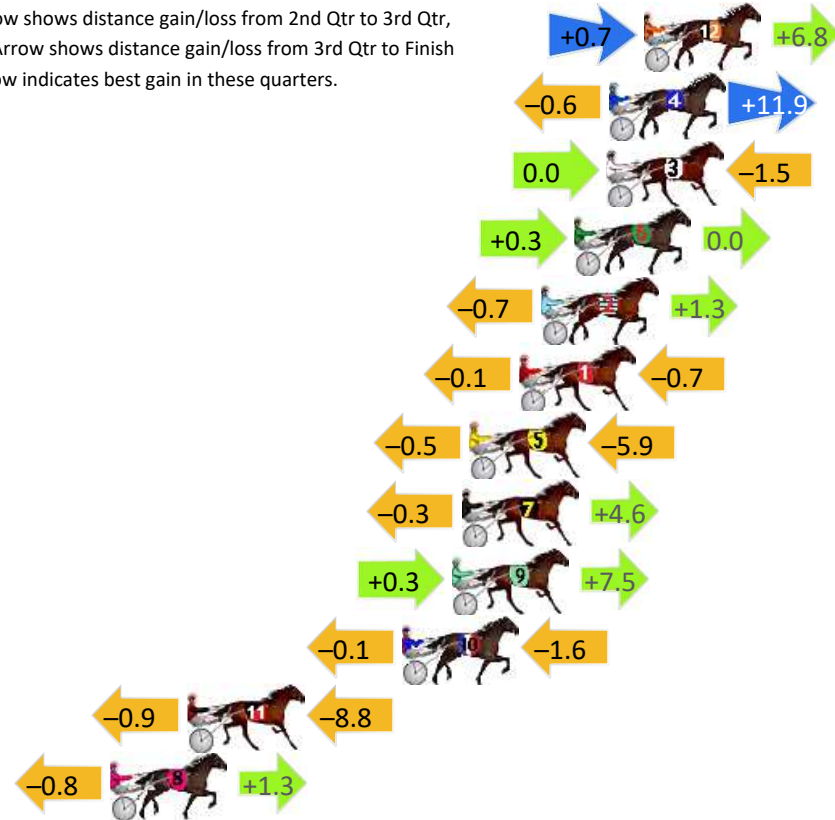

Gloucester Park Race 8 Distance 1730m

Friday, 28 June 2024

Gross Time: 2:05.90 MileRate: 1:57.10 LeadTime: 7.60s First Qtr: 29.20s Second Qtr: 29.50s Third Qtr: 29.10s Fourth Qtr: 30.50s

DATA TABLE: 800 / 400 Posi's are position from leader and (how wide the horse was at that position)

No	Horse	Plc	Mar	800 Posi	400 Posi	Time	3rd Qtr	4th Qt
12	DARK EYES	1	0.0m	7.5m (2)	6.8m (2)	2:05.90	29.06s	30.00s
4	GEE SMITH	2	1.4m	12.7m (1)	13.3m (2)	2:06.01	29.16s	29.63s
3	MAJOR OVERS	3	1.5m	0.0m (0)	0.0m (0)	2:06.02	29.10s	30.62s
6	ELWADDELL	4	2.8m	3.1m (2)	2.8m (2)	2:06.12	29.08s	30.52s
2	CHILLIN	5	4.1m	4.7m (1)	5.4m (1)	2:06.23	29.16s	30.43s
1	WALSH	6	5.0m	4.2m (0)	4.3m (0)	2:06.30	29.12s	30.58s
5	THE WAND WAVER	7	7.0m	0.6m (1)	1.1m (1)	2:06.46	29.14s	30.98s
7	MAKE IT QUICK	8	7.3m	11.6m (0)	11.9m (0)	2:06.48	29.14s	30.20s
9	GET YA BETS ON	9	7.7m	15.5m (0)	15.2m (1)	2:06.51	29.10s	29.99s
10	STAR OF WILLOUGHBY	10	9.7m	8.0m (0)	8.1m (0)	2:06.67	29.12s	30.67s
11	MY LITTLE BIG MAN	11	18.3m	8.6m (1)	9.5m (1)	2:07.36	29.18s	31.26s
8	IDEAL SECRET	12	21.4m	21.9m (0)	22.7m (0)	2:07.61	29.20s	30.53s

Finish Position and metres gained

First Arrow shows distance gain/loss from 2nd Qtr to 3rd Qtr, Second Arrow shows distance gain/loss from 3rd Qtr to Finish
Blue arrow indicates best gain in these quarters.

800