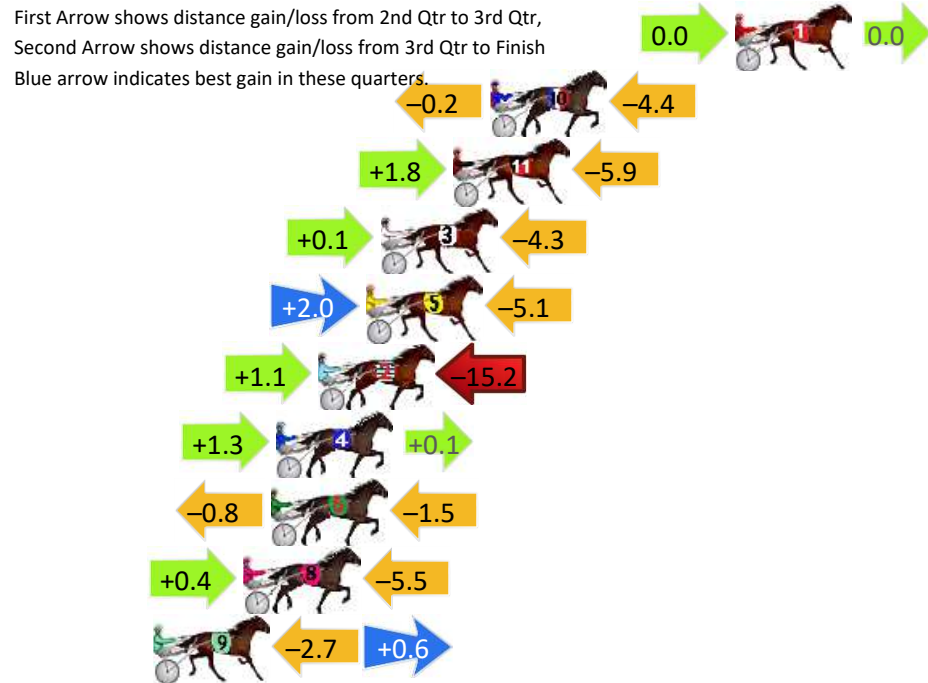

Gloucester Park Race 10 Distance 2130m

Friday, 28 June 2024

Gross Time: 2:36.30 MileRate: 1:58.10 LeadTime: 38.40s First Qtr: 30.90s Second Qtr: 30.30s Third Qtr: 28.10s Fourth Qtr: 28.60s

DATA TABLE: 800 / 400 Posi's are position from leader and (how wide the horse was at that position)

No	Horse	Plc	Mar	800 Posi	400 Posi	Time	3rd Qtr	4th Qt
1	FIREROCKFIREROLL	1	0.0m	0.0m (0)	0.0m (0)	2:36.30	28.10s	28.60s
10	CARRERA MACH	2	9.8m	5.2m (0)	5.4m (0)	2:37.04	28.12s	28.96s
11	INFINITE SIGN	3	11.3m	7.2m (1)	5.4m (1)	2:37.15	27.98s	29.07s
3	PIVOTAL	4	14.2m	10.0m (0)	9.9m (0)	2:37.37	28.10s	28.97s
5	DEEORSE	5	14.8m	11.7m (1)	9.7m (1)	2:37.41	27.96s	29.03s
2	IFEEL SIKDARL	6	16.7m	2.6m (1)	1.5m (1)	2:37.55	28.02s	29.75s
4	DISCO UNDER FIRE	7	18.4m	19.8m (0)	18.5m (0)	2:37.68	28.02s	28.68s
6	PIERRE WHITBY	8	18.6m	16.3m (1)	17.1m (1)	2:37.70	28.16s	28.79s
8	HERE COMES SHARKIE	9	19.7m	14.6m (0)	14.2m (0)	2:37.78	28.08s	29.08s
9	MACHLANI	10	23.3m	21.2m (1)	23.9m (1)	2:38.05	28.30s	28.67s

Finish Position and metres gained

800

Visual positions in race at 2nd Quarter