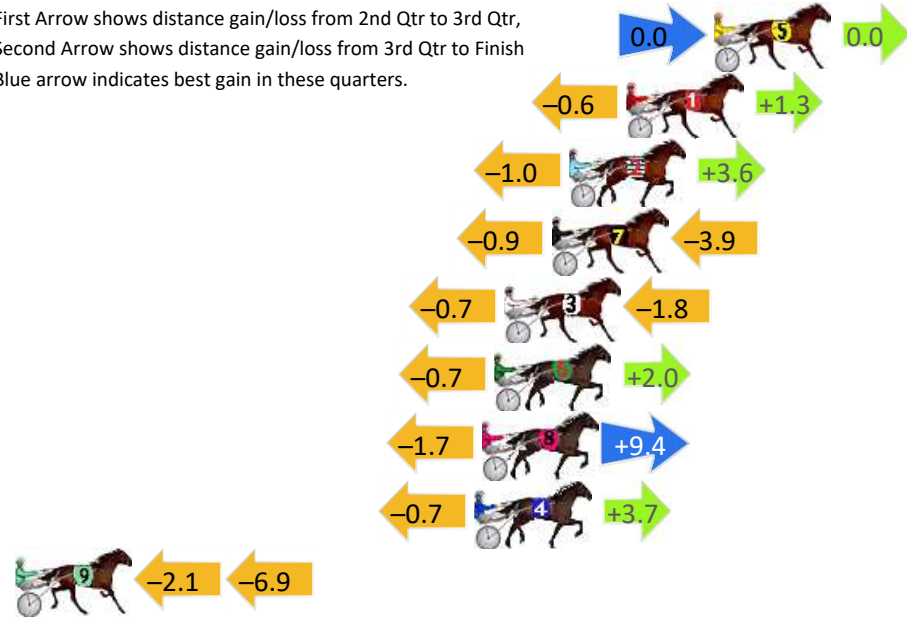

## Finish Position and metres gained

First Arrow shows distance gain/loss from 2nd Qtr to 3rd Qtr, Second Arrow shows distance gain/loss from 3rd Qtr to Finish  
Blue arrow indicates best gain in these quarters.

800

Visual positions in race at 2nd Quarter

400

Visual positions in race at 3rd Quarter