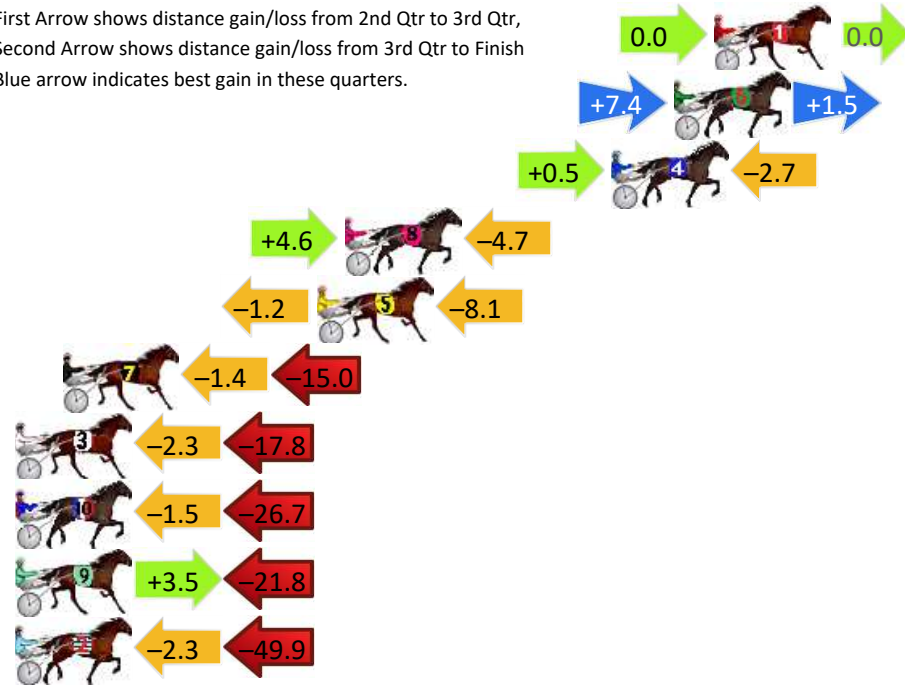

## Finish Position and metres gained

First Arrow shows distance gain/loss from 2nd Qtr to 3rd Qtr, Second Arrow shows distance gain/loss from 3rd Qtr to Finish  
Blue arrow indicates best gain in these quarters.

800

Visual positions in race at 2nd Quarter

400

Visual positions in race at 3rd Quarter

# Gloucester Park Race 6 Distance 2130m

Friday, 28 June 2024

Gross Time: 2:33.20 MileRate: 1:55.70 LeadTime: 36.40s First Qtr: 29.20s Second Qtr: 29.70s Third Qtr: 29.10s Fourth Qtr: 28.80s

DATA TABLE: 800 / 400 Posi's are position from leader and (how wide the horse was at that position)