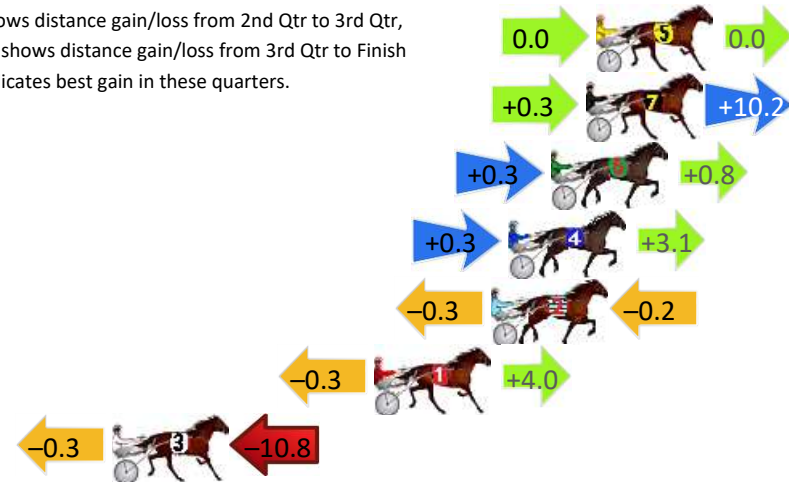

## Finish Position and metres gained

First Arrow shows distance gain/loss from 2nd Qtr to 3rd Qtr, Second Arrow shows distance gain/loss from 3rd Qtr to Finish  
Blue arrow indicates best gain in these quarters.

800

Visual positions in race at 2nd Quarter

400

Visual positions in race at 3rd Quarter

# Gloucester Park Race 7 Distance 2130m

Friday, 28 June 2024

Gross Time: 2:34.90 MileRate: 1:57.00 LeadTime: 38.20s First Qtr: 31.10s Second Qtr: 29.30s Third Qtr: 28.20s Fourth Qtr: 28.10s

DATA TABLE: 800 / 400 Posi's are position from leader and (how wide the horse was at that position)