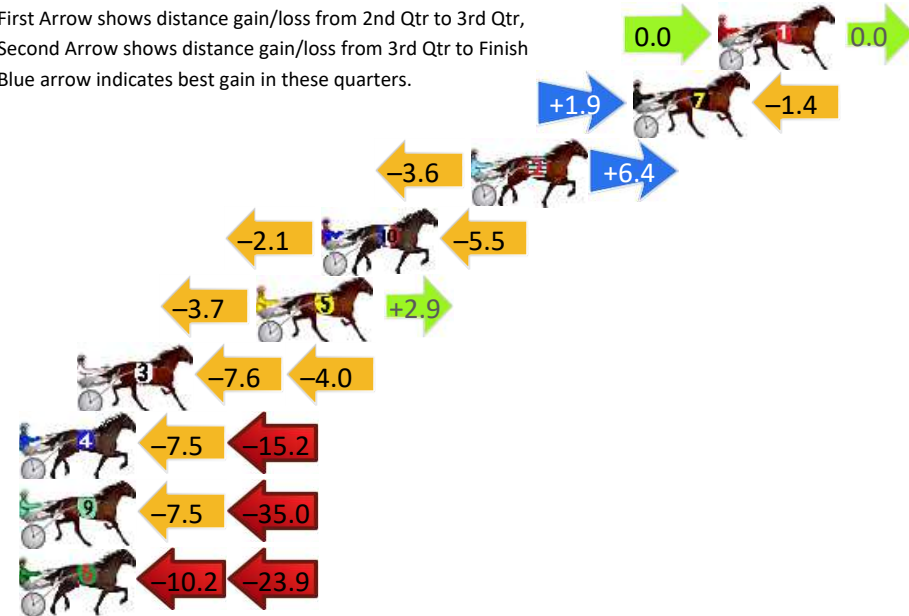

## Finish Position and metres gained

First Arrow shows distance gain/loss from 2nd Qtr to 3rd Qtr, Second Arrow shows distance gain/loss from 3rd Qtr to Finish  
Blue arrow indicates best gain in these quarters.