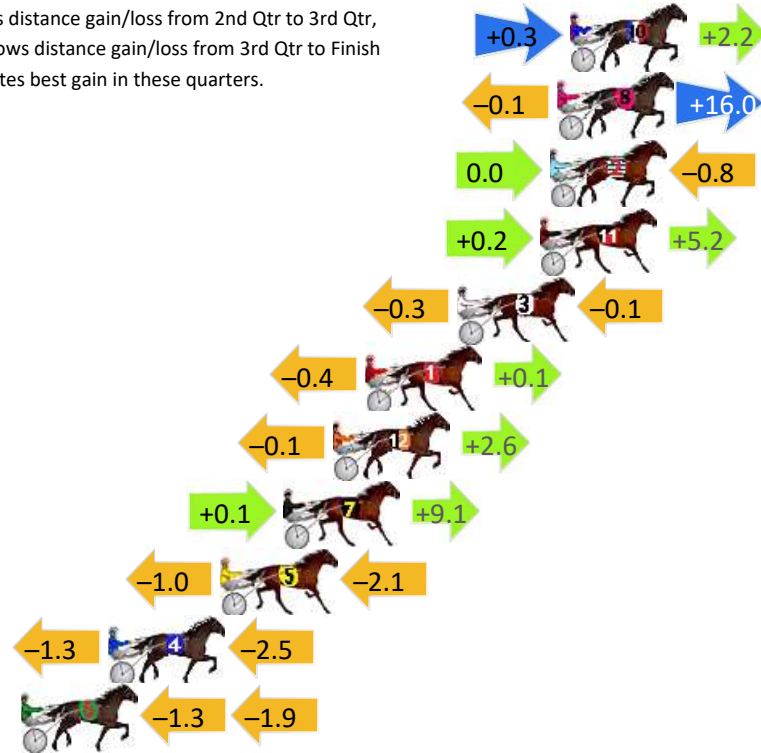

## Finish Position and metres gained

First Arrow shows distance gain/loss from 2nd Qtr to 3rd Qtr, Second Arrow shows distance gain/loss from 3rd Qtr to Finish  
Blue arrow indicates best gain in these quarters.

800

Visual positions in race at 2nd Quarter

400

Visual positions in race at 3rd Quarter