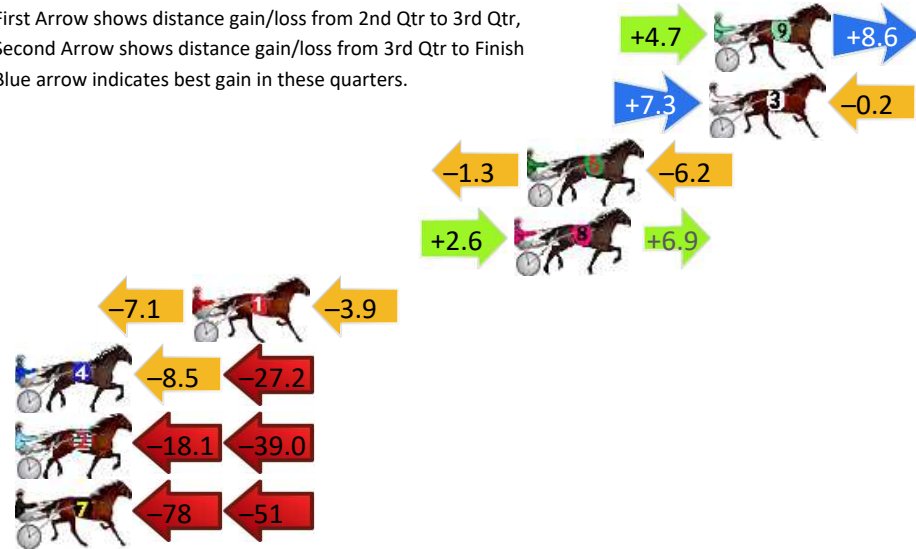

## Finish Position and metres gained

First Arrow shows distance gain/loss from 2nd Qtr to 3rd Qtr, Second Arrow shows distance gain/loss from 3rd Qtr to Finish  
Blue arrow indicates best gain in these quarters.

# Gloucester Park Race 9 Distance 2503m

Friday, 28 June 2024

Gross Time: 3:07.00 MileRate: 1:59.30 LeadTime: 68.50s First Qtr: 30.40s Second Qtr: 28.50s Third Qtr: 29.50s Fourth Qtr: 30.10s

DATA TABLE: 800 / 400 Posi's are position from leader and (how wide the horse was at that position)

No	Horse	Plc	Mar	800 Posi	400 Posi	Time	3rd Qtr	4th Qt
9	STREET HAWK	1	0.0m	13.3m (1)	8.6m (1)	3:07.00	29.20s	29.46s
3	LUCAPELO	2	0.2m	7.3m (1)	0.0m (1)	3:07.02	28.98s	30.12s
6	PAROQUET	3	7.5m	0.0m (0)	1.3m (0)	3:07.59	29.60s	30.59s
8	STORMYSKYES	4	8.0m	17.5m (1)	14.9m (1)	3:07.63	29.36s	29.63s
1	BREWERY LANE	5	20.9m	9.9m (0)	17.0m (0)	3:08.65	30.06s	30.49s
4	MIKIPELO	6	38.8m	3.1m (1)	11.6m (0)	3:10.06	30.14s	32.30s
2	TROUBLE SUPREME	7	62.5m	5.4m (0)	23.5m (0)	3:11.93	30.86s	33.29s
7	YANKEE LINCOLN	8	149.7m	22.0m (0)	99.6m (0)	3:18.80	35.32s	34.52s