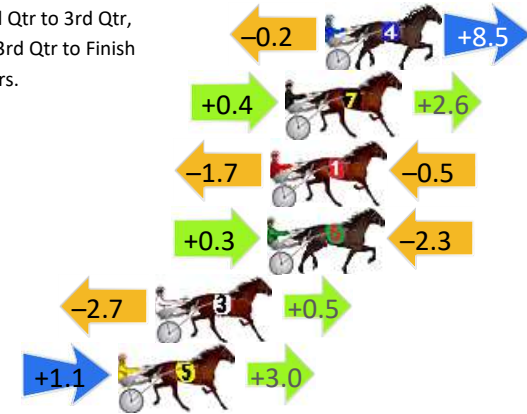

## Finish Position and metres gained

First Arrow shows distance gain/loss from 2nd Qtr to 3rd Qtr, Second Arrow shows distance gain/loss from 3rd Qtr to Finish  
Blue arrow indicates best gain in these quarters.

800

Visual positions in race at 2nd Quarter

400

Visual positions in race at 3rd Quarter

# Gloucester Park Race 4 Distance 2536m

Friday, 28 June 2024

Gross Time: 3:03.90 MileRate: 1:56.70 LeadTime: 68.70s First Qtr: 29.90s Second Qtr: 28.20s Third Qtr: 28.00s Fourth Qtr: 29.10s

DATA TABLE: 800 / 400 Posi's are position from leader and (how wide the horse was at that position)