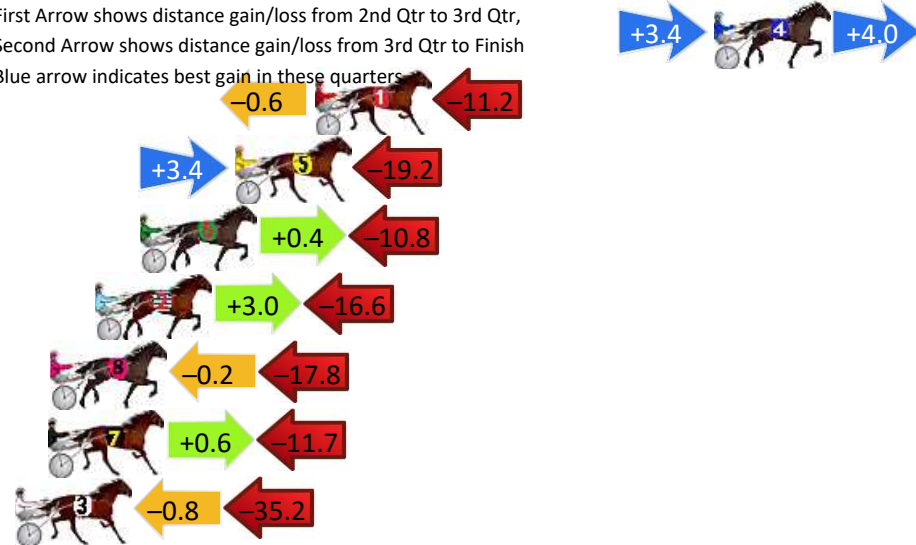

DATA TABLE: 800 / 400 Posi's are position from leader and (how wide the horse was at that position)

NoHorse	Plc	Mar	800 Posi	400 Posi	Time	3rd Qtr	4th Qt
5 LUVAFLAIR	1	0.0m	15.0m (1)	8.6m (1)	2:41.30	28.35s	30.14s
9 OUR MAESTOSO	2	10.3m	10.8m (1)	0.0m (2)	2:42.13	27.97s	31.59s
7 THATS NOT MY GAIT	3	10.8m	17.6m (2)	10.4m (2)	2:42.17	28.27s	30.83s
1 ABUNDANCE	4	11.9m	4.2m (0)	7.0m (0)	2:42.26	29.00s	31.18s
8 LINE THE STARZZZ	5	12.7m	8.2m (0)	11.0m (0)	2:42.32	29.00s	30.93s
4 ALDEBARAN SUNDOWN	6	13.4m	1.6m (1)	3.4m (1)	2:42.38	28.91s	31.57s
10 DARK SECRET	7	15.9m	14.0m (0)	13.4m (1)	2:42.58	28.75s	30.99s
3 EVAS IMAGE	8	16.4m	0.0m (0)	3.0m (0)	2:42.62	28.99s	31.83s
2 CHUMANI	9	20.6m	6.4m (1)	6.0m (2)	2:42.96	28.73s	31.92s
6 BEEFOUR BACARDI	10	30.3m	18.8m (0)	19.6m (0)	2:43.74	28.83s	31.62s

Finish Position and metres gained

800

Visual positions in race at 2nd Quarter

400

Visual positions in race at 3rd Quarter

Pinjarra Race 4 Distance 1684m

Monday, 24 June 2024

Gross Time: 2:01.30 MileRate: 1:55.90 LeadTime: 5.30s First Qtr: 27.60s Second Qtr: 31.00s Third Qtr: 28.80s Fourth Qtr: 28.60s

DATA TABLE: 800 / 400 Posi's are position from leader and (how wide the horse was at that position)

No	Horse	Plc	Mar	800 Posi	400 Posi	Time	3rd Qtr	4th Qt
4	ARTFUL MIKI	1	0.0m	7.4m (1)	4.0m (1)	2:01.30	28.56s	28.32s
1	CANDY APPLE	2	16.0m	4.2m (0)	4.8m (0)	2:02.50	28.85s	29.40s
5	SPINNER OF YARNS	3	19.2m	3.4m (1)	0.0m (1)	2:02.74	28.56s	29.97s
6	MISTER KOPA	4	23.0m	12.6m (0)	12.2m (1)	2:03.03	28.77s	29.37s
2	TELKEM JAY	5	24.8m	11.2m (1)	8.2m (1)	2:03.16	28.59s	29.78s
8	WHITBYS WORLD	6	26.6m	8.6m (0)	8.8m (0)	2:03.30	28.82s	29.87s
7	YANKEEDELIGHT	7	26.7m	15.6m (1)	15.0m (2)	2:03.31	28.76s	29.43s
3	BANK NOTICE	8	36.0m	0.0m (0)	0.8m (0)	2:04.00	28.87s	31.10s

Finish Position and metres gained

First Arrow shows distance gain/loss from 2nd Qtr to 3rd Qtr, Second Arrow shows distance gain/loss from 3rd Qtr to Finish
Blue arrow indicates best gain in these quarters