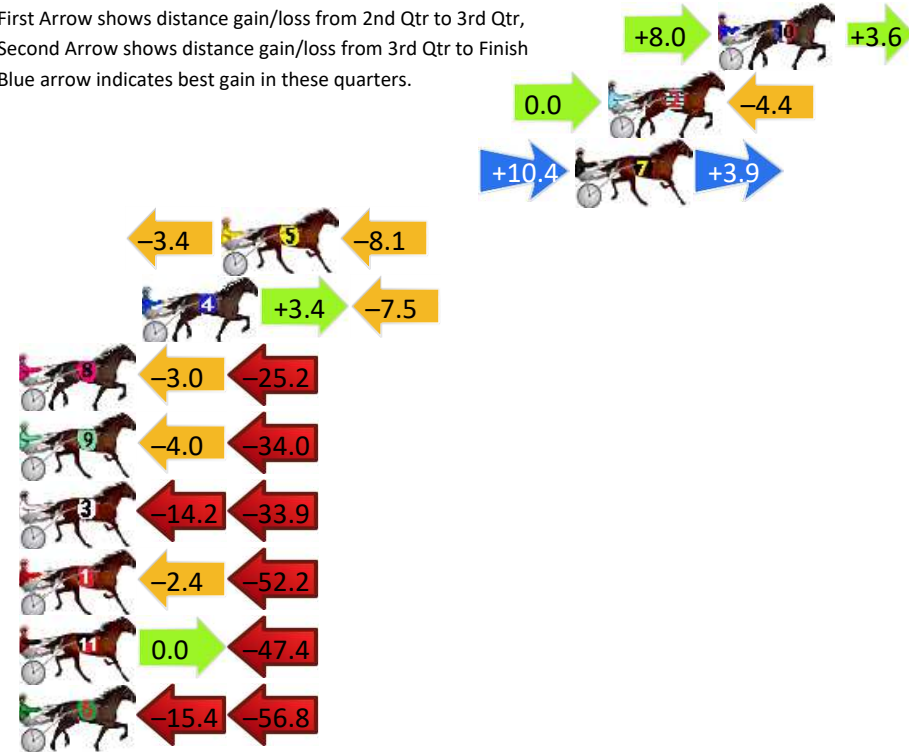

Pinjarra Race 11 Distance 2185m

Monday, 24 June 2024

Gross Time: 2:41.00 MileRate: 1:58.60 LeadTime: 41.10s First Qtr: 31.30s Second Qtr: 29.80s Third Qtr: 29.10s Fourth Qtr: 29.70s

DATA TABLE: 800 / 400 Posi's are position from leader and (how wide the horse was at that position)

No	Horse	Plc	Mar	800 Posi	400 Posi	Time	3rd Qtr	4th Qt
10	VINNIES STAR	1	0.0m	11.6m (2)	3.6m (1)	2:41.00	28.52s	29.43s
2	PERFECT MOVE	2	4.4m	0.0m (0)	0.0m (0)	2:41.34	29.10s	30.02s
7	ALTAR	3	5.7m	20.0m (2)	9.6m (2)	2:41.44	28.34s	29.41s
5	FOLLOW THEROCKSTAR	4	19.9m	8.4m (0)	11.8m (1)	2:42.55	29.34s	30.30s
4	ROLLING IN CLASS	5	23.1m	19.0m (1)	15.6m (3)	2:42.80	28.85s	30.25s
8	FLY EAGLEROSE	6	40.8m	12.6m (0)	15.6m (0)	2:44.18	29.30s	31.56s
9	IM GRAFTER	7	54.8m	16.8m (0)	20.8m (0)	2:45.27	29.37s	32.21s
3	STAR OF THE GALAXY	8	57.9m	9.8m (1)	24.0m (2)	2:45.51	30.11s	32.20s
1	THE ULTIMATE BEACH	9	58.8m	4.2m (0)	6.6m (0)	2:45.58	29.24s	33.55s
11	IDONTWANABEAPIRATE	10	63.0m	15.6m (2)	15.6m (2)	2:45.90	29.06s	33.20s
6	HOLD YOUR FIRE	11	78.2m	6.0m (1)	21.4m (1)	2:47.09	30.18s	33.89s

Finish Position and metres gained

First Arrow shows distance gain/loss from 2nd Qtr to 3rd Qtr, Second Arrow shows distance gain/loss from 3rd Qtr to Finish
Blue arrow indicates best gain in these quarters.