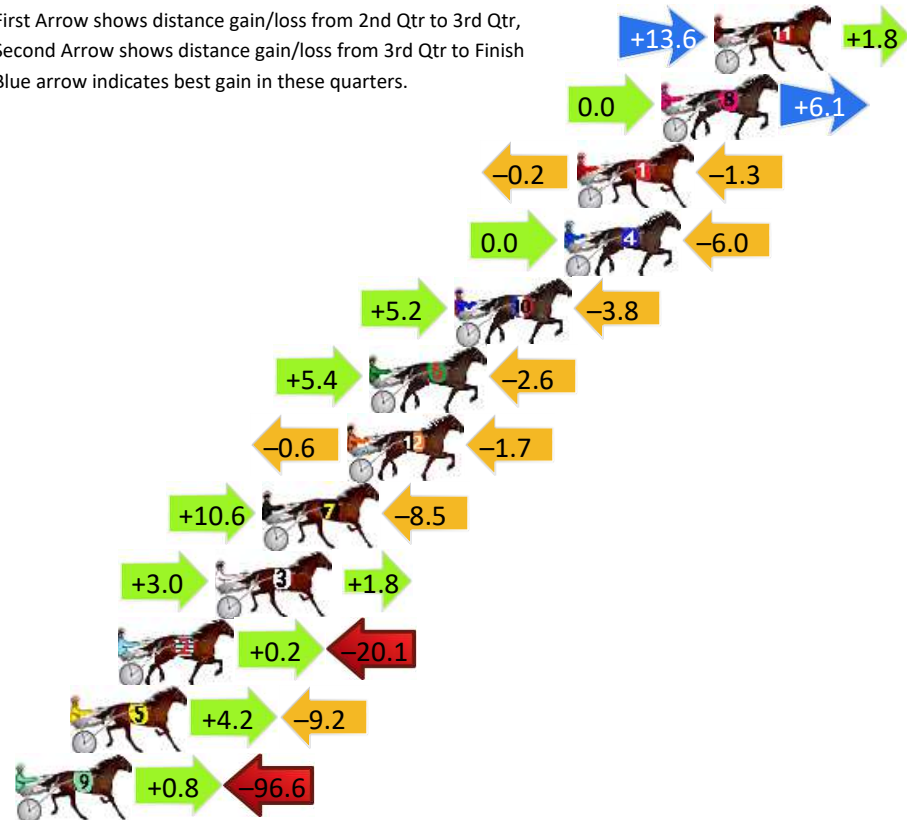

Pinjarra Race 10 Distance 1684m

Monday, 24 June 2024

Gross Time: 2:00.00 MileRate: 1:54.70 LeadTime: 5.20s First Qtr: 28.40s Second Qtr: 30.10s Third Qtr: 28.10s Fourth Qtr: 28.20s

DATA TABLE: 800 / 400 Posi's are position from leader and (how wide the horse was at that position)

No	Horse	Plc	Mar	800 Posi	400 Posi	Time	3rd Qtr	4th Qt
11	DAME VALOUR	1	0.0m	15.4m (2)	1.8m (2)	2:00.00	27.15s	28.07s
8	PUREST COPPER	2	2.1m	8.2m (0)	8.2m (0)	2:00.16	28.10s	27.77s
1	DREAM CONTROL	3	5.5m	4.0m (0)	4.2m (0)	2:00.41	28.11s	28.29s
4	JACKIE DANIELS	4	6.0m	0.0m (0)	0.0m (0)	2:00.44	28.10s	28.62s
10	OUR LILILOU	5	10.4m	11.8m (1)	6.6m (3)	2:00.77	27.74s	28.47s
6	ALLAGLOW	6	13.8m	16.6m (1)	11.2m (1)	2:01.02	27.72s	28.38s
12	GO HOME JO	7	14.7m	12.4m (0)	13.0m (0)	2:01.09	28.14s	28.32s
7	ARTISTIC SCRIBE	8	18.1m	20.2m (2)	9.6m (4)	2:01.34	27.36s	28.80s
3	ALFA PRINCESS	9	20.0m	24.8m (1)	21.8m (0)	2:01.48	27.89s	28.07s
2	UNLUCKY	10	23.9m	4.0m (1)	3.8m (1)	2:01.77	28.08s	29.61s
5	DOCTOR CATHERINE	11	25.8m	20.8m (0)	16.6m (1)	2:01.91	27.80s	28.84s
9	BETTOR HAVE FAITH	12	103.6m	7.8m (1)	7.0m (2)	2:07.68	28.03s	34.97s

Finish Position and metres gained

First Arrow shows distance gain/loss from 2nd Qtr to 3rd Qtr, Second Arrow shows distance gain/loss from 3rd Qtr to Finish
Blue arrow indicates best gain in these quarters.

800