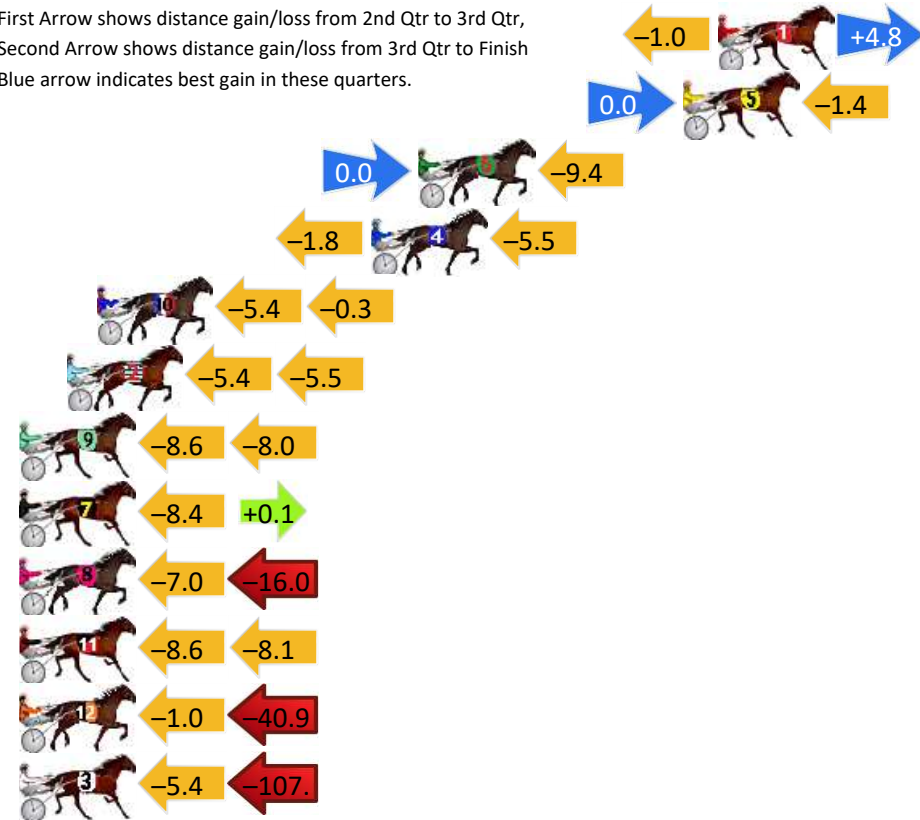

Pinjarra Race 5 Distance 1684m

Monday, 24 June 2024

Gross Time: 2:05.70 MileRate: 2:00.20 LeadTime: 5.30s First Qtr: 30.10s Second Qtr: 32.60s Third Qtr: 29.30s Fourth Qtr: 28.40s

DATA TABLE: 800 / 400 Posi's are position from leader and (how wide the horse was at that position)

No	Horse	Plc	Mar	800 Posi	400 Posi	Time	3rd Qtr	4th Qt
1	SUGAR BOO	1	0.0m	3.8m (0)	4.8m (0)	2:05.70	29.37s	28.06s
5	THERE AND THEN	2	1.4m	0.0m (0)	0.0m (0)	2:05.80	29.30s	28.50s
6	EBEE AVIATOR	3	12.0m	2.6m (1)	2.6m (1)	2:06.60	29.31s	29.06s
4	BETTOR BE BUCKS	4	13.9m	6.6m (1)	8.4m (1)	2:06.74	29.44s	28.79s
10	BATAVIA JANE	5	24.9m	19.2m (1)	24.6m (1)	2:07.56	29.69s	28.42s
2	MAPLE MAREE	6	26.1m	15.2m (1)	20.6m (1)	2:07.65	29.69s	28.79s
9	MARLEDIE	7	28.2m	11.6m (0)	20.2m (0)	2:07.80	29.93s	28.96s
7	LUCY HELEN	8	28.3m	20.0m (0)	28.4m (0)	2:07.81	29.90s	28.39s
8	RIPPER VIEW	9	30.6m	7.6m (0)	14.6m (0)	2:07.98	29.82s	29.53s
11	MIDWIFE CALLING	10	32.5m	15.8m (0)	24.4m (0)	2:08.12	29.93s	28.97s
12	TERASITA	11	65.7m	23.8m (1)	24.8m (2)	2:10.60	29.42s	31.29s
3	IM TOILER	12	123.9m	10.8m (1)	16.2m (1)	2:14.94	29.81s	36.00s

Finish Position and metres gained

First Arrow shows distance gain/loss from 2nd Qtr to 3rd Qtr, Second Arrow shows distance gain/loss from 3rd Qtr to Finish
Blue arrow indicates best gain in these quarters.

800