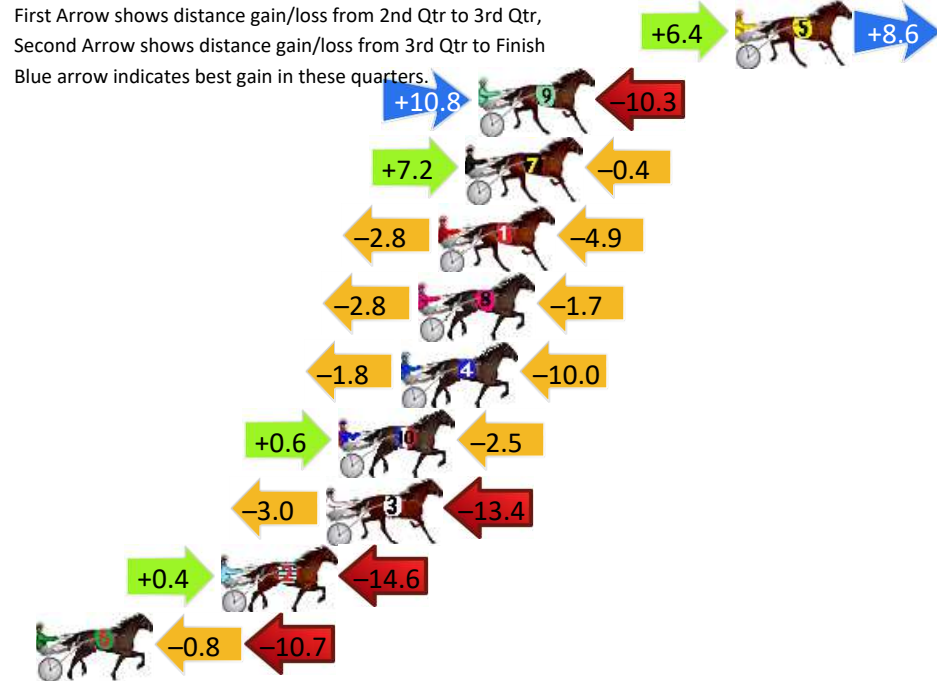

Pinjarra Race 3 Distance 2185m

Monday, 24 June 2024

Gross Time: 2:41.30 MileRate: 1:58.80 LeadTime: 42.10s First Qtr: 30.10s Second Qtr: 29.50s Third Qtr: 28.80s Fourth Qtr: 30.80s

DATA TABLE: 800 / 400 Posi's are position from leader and (how wide the horse was at that position)

NoHorse	Plc	Mar	800 Posi	400 Posi	Time	3rd Qtr	4th Qt
5 LUVAFLAIR	1	0.0m	15.0m (1)	8.6m (1)	2:41.30	28.35s	30.14s
9 OUR MAESTOSO	2	10.3m	10.8m (1)	0.0m (2)	2:42.13	27.97s	31.59s
7 THATS NOT MY GAIT	3	10.8m	17.6m (2)	10.4m (2)	2:42.17	28.27s	30.83s
1 ABUNDANCE	4	11.9m	4.2m (0)	7.0m (0)	2:42.26	29.00s	31.18s
8 LINE THE STARZZZ	5	12.7m	8.2m (0)	11.0m (0)	2:42.32	29.00s	30.93s
4 ALDEBARAN SUNDOWN	6	13.4m	1.6m (1)	3.4m (1)	2:42.38	28.91s	31.57s
10 DARK SECRET	7	15.9m	14.0m (0)	13.4m (1)	2:42.58	28.75s	30.99s
3 EVAS IMAGE	8	16.4m	0.0m (0)	3.0m (0)	2:42.62	28.99s	31.83s
2 CHUMANI	9	20.6m	6.4m (1)	6.0m (2)	2:42.96	28.73s	31.92s
6 BEEFOUR BACARDI	10	30.3m	18.8m (0)	19.6m (0)	2:43.74	28.83s	31.62s

Finish Position and metres gained

800

Visual positions in race at 2nd Quarter