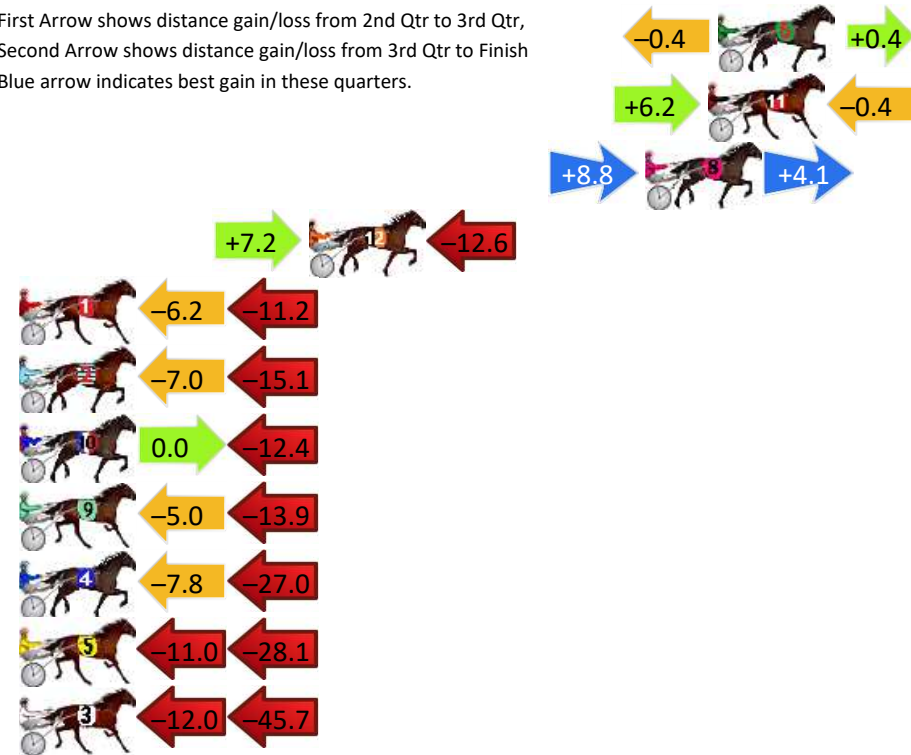

Finish Position and metres gained

First Arrow shows distance gain/loss from 2nd Qtr to 3rd Qtr, Second Arrow shows distance gain/loss from 3rd Qtr to Finish
Blue arrow indicates best gain in these quarters.

Pinjarra Race 7 Distance 2185m

Monday, 24 June 2024

Gross Time: 2:42.10 MileRate: 1:59.40 LeadTime: 43.50s First Qtr: 30.50s Second Qtr: 30.20s Third Qtr: 29.30s Fourth Qtr: 28.60s

DATA TABLE: 800 / 400 Posi's are position from leader and (how wide the horse was at that position)

No	Horse	Plc	Mar	800 Posi	400 Posi	Time	3rd Qtr	4th Qt
6	RESOLUTION	1	0.0m	0.0m (0)	0.4m (0)	2:42.10	29.33s	28.57s
11	MAJOR CLASS	2	0.4m	6.2m (2)	0.0m (1)	2:42.13	28.85s	28.63s
8	STRAYLYA	3	2.9m	15.8m (1)	7.0m (0)	2:42.32	28.66s	28.31s
12	MANGO TANGO	4	16.4m	11.0m (1)	3.8m (2)	2:43.33	28.79s	29.50s
1	KARAOKE STAR	5	29.8m	12.4m (0)	18.6m (1)	2:44.34	29.76s	29.40s
2	VISITING HOURS	6	30.1m	8.0m (0)	15.0m (3)	2:44.36	29.82s	29.67s
10	IDEAL IVANA	7	32.4m	20.0m (0)	20.0m (2)	2:44.53	29.31s	29.48s
9	HY JAX	8	37.3m	18.4m (2)	23.4m (3)	2:44.90	29.67s	29.59s
4	ALLY ROCKS	9	41.6m	6.8m (1)	14.6m (2)	2:45.22	29.88s	30.52s
5	DANNIKA	10	41.7m	2.6m (1)	13.6m (1)	2:45.23	30.12s	30.60s
3	AGENT BOOTH	11	61.7m	4.0m (0)	16.0m (0)	2:46.73	30.20s	31.85s

Finish Position and metres gained

First Arrow shows distance gain/loss from 2nd Qtr to 3rd Qtr, Second Arrow shows distance gain/loss from 3rd Qtr to Finish. Blue arrow indicates best gain in these quarters.