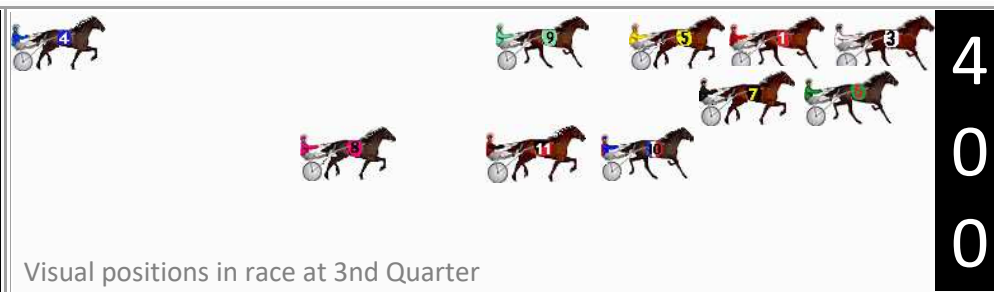

Pinjarra Race 2 Distance 2631m

Monday, 24 June 2024

Gross Time: 3:23.90 MileRate: 2:03.30 LeadTime: 83.10s First Qtr: 31.60s Second Qtr: 29.80s Third Qtr: 29.30s Fourth Qtr: 30.10s

DATA TABLE: 800 / 400 Posi's are position from leader and (how wide the horse was at that position)

No	Horse	Plc	Mar	800 Posi	400 Posi	Time	3rd Qtr	4th Qt
7	HOLD THAT GOLD	1	0.0m	7.0m (1)	5.4m (1)	3:23.90	29.19s	29.70s
5	DREAMBIGAIMHIGH	2	2.0m	8.4m (0)	8.2m (0)	3:24.06	29.29s	29.64s
1	YOUR KIDDING	3	10.7m	4.4m (0)	4.2m (0)	3:24.74	29.28s	30.59s
3	MAJESTIC MARION	4	14.4m	0.0m (0)	0.0m (0)	3:25.04	29.29s	31.18s
6	SELLUNE	5	14.5m	2.6m (1)	1.2m (1)	3:25.04	29.18s	31.10s
11	NICKYS SON	6	17.4m	14.6m (2)	14.0m (2)	3:25.27	29.25s	30.35s
10	ELEGANT PEAK	7	22.1m	11.4m (1)	9.4m (2)	3:25.64	29.14s	31.05s
9	ONE OVER DA SON	8	24.8m	12.4m (0)	13.6m (0)	3:25.85	29.38s	30.94s
8	GRAND MAJESTIC BELLS	9	53.8m	10.4m (2)	21.4m (2)	3:28.14	30.08s	32.52s
2	THE HONOURS	10	99.0m	60.0m (0)	75.0m (0)	3:31.70	30.38s	31.90s
4	MRIYA DREAM	11	365.8m	260.0m (0)	320.0m (0)	3:52.74	33.68s	33.53s

Finish Position and metres gained