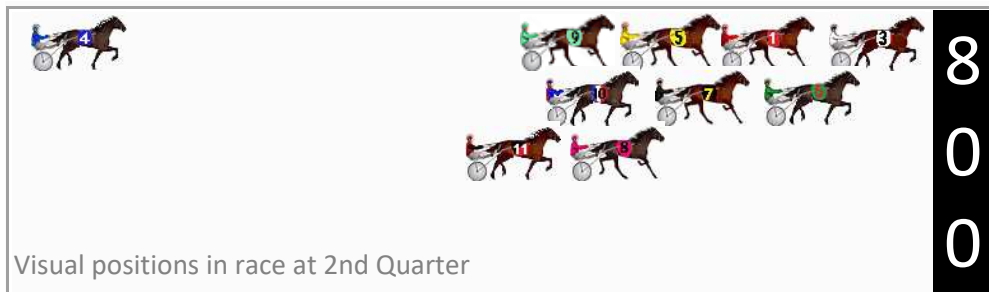

Pinjarra Race 2 Distance 2631m

Monday, 24 June 2024

Gross Time: 3:23.90 MileRate: 2:03.30 LeadTime: 83.10s First Qtr: 31.60s Second Qtr: 29.80s Third Qtr: 29.30s Fourth Qtr: 30.10s

DATA TABLE: 800 / 400 Posi's are position from leader and (how wide the horse was at that position)

No	Horse	Plc	Mar	800 Posi	400 Posi	Time	3rd Qtr	4th Qt
7	HOLD THAT GOLD	1	0.0m	7.0m (1)	5.4m (1)	3:23.90	29.19s	29.70s
5	DREAMBIGAIMHIGH	2	2.0m	8.4m (0)	8.2m (0)	3:24.06	29.29s	29.64s
1	YOUR KIDDING	3	10.7m	4.4m (0)	4.2m (0)	3:24.74	29.28s	30.59s
3	MAJESTIC MARION	4	14.4m	0.0m (0)	0.0m (0)	3:25.04	29.29s	31.18s
6	SELLUNE	5	14.5m	2.6m (1)	1.2m (1)	3:25.04	29.18s	31.10s
11	NICKYS SON	6	17.4m	14.6m (2)	14.0m (2)	3:25.27	29.25s	30.35s
10	ELEGANT PEAK	7	22.1m	11.4m (1)	9.4m (2)	3:25.64	29.14s	31.05s
9	ONE OVER DA SON	8	24.8m	12.4m (0)	13.6m (0)	3:25.85	29.38s	30.94s
8	GRAND MAJESTIC BELLS	9	53.8m	10.4m (2)	21.4m (2)	3:28.14	30.08s	32.52s
2	THE HONOURS	10	99.0m	60.0m (0)	75.0m (0)	3:31.70	30.38s	31.90s
4	MRIYA DREAM	11	365.8m	260.0m (0)	320.0m (0)	3:52.74	33.68s	33.53s

Finish Position and metres gained