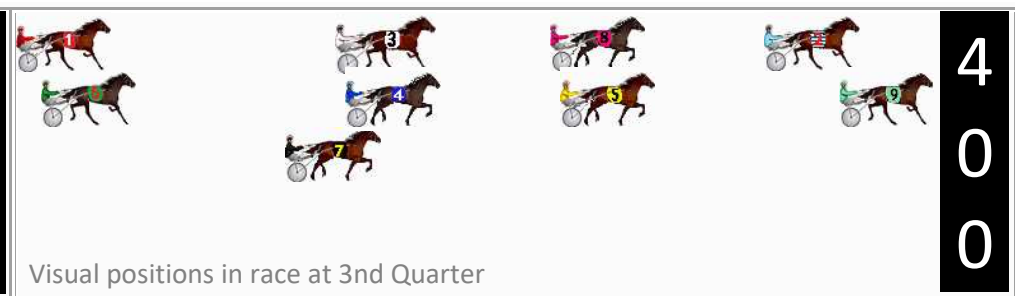

No	Horse	Plc	Mar	800 Posi	400 Posi	Time	3rd Qtr	4th Qt
9	INSTA GATOR	1	0.0m	1.0m (2)	0.0m (1)	2:37.20	27.13s	28.40s
2	TRUNKEY CARRAWA	2	15.0m	0.0m (0)	3.0m (0)	2:38.32	27.39s	29.25s
7	LUKE ATTACK	3	27.3m	15.0m (0)	22.2m (2)	2:39.24	27.69s	28.76s
5	HAPPICHAPPI	4	30.2m	7.0m (2)	11.2m (1)	2:39.45	27.46s	29.74s
8	IM DRINKINDOUBLES	5	31.5m	4.4m (0)	11.6m (0)	2:39.55	27.67s	29.80s
4	YANKIE KEV	6	31.8m	8.6m (1)	19.8m (1)	2:39.57	27.96s	29.25s
3	THE MIGHTY WARRIOR	7	36.8m	10.0m (0)	20.2m (0)	2:39.95	27.88s	29.57s
6	UNDER THE STARZZZ	8	100.6m	4.4m (1)	32.0m (1)	2:44.71	29.01s	33.24s
1	OUR LOVE AFFAIR	9	154.7m	34.0m (1)	70.0m (0)	2:48.74	29.56s	34.38s

Finish Position and metres gained

First Arrow shows distance gain/loss from 2nd Qtr to 3rd Qtr, Second Arrow shows distance gain/loss from 3rd Qtr to Finish
Blue arrow indicates best gain in these quarters.