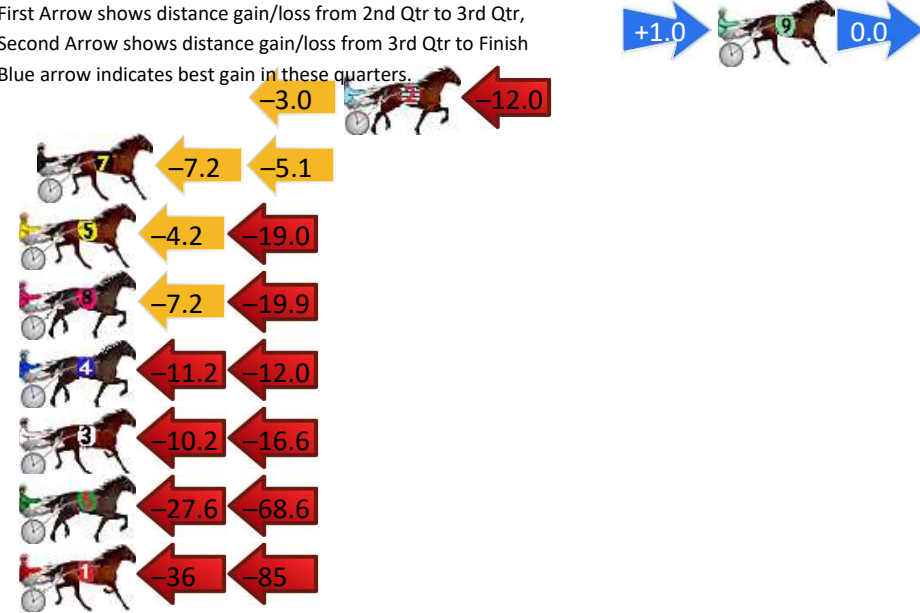

Pinjarra Race 6 Distance 2185m

Monday, 24 June 2024

Gross Time: 2:37.20 MileRate: 1:55.80 LeadTime: 40.80s First Qtr: 30.80s Second Qtr: 30.00s Third Qtr: 27.20s Fourth Qtr: 28.40s

DATA TABLE: 800 / 400 Posi's are position from leader and (how wide the horse was at that position)

No	Horse	Plc	Mar	800 Posi	400 Posi	Time	3rd Qtr	4th Qt
9	INSTA GATOR	1	0.0m	1.0m (2)	0.0m (1)	2:37.20	27.13s	28.40s
2	TRUNKEY CARRAWA	2	15.0m	0.0m (0)	3.0m (0)	2:38.32	27.39s	29.25s
7	LUKE ATTACK	3	27.3m	15.0m (0)	22.2m (2)	2:39.24	27.69s	28.76s
5	HAPPICHAPPI	4	30.2m	7.0m (2)	11.2m (1)	2:39.45	27.46s	29.74s
8	IM DRINKINDOUBLES	5	31.5m	4.4m (0)	11.6m (0)	2:39.55	27.67s	29.80s
4	YANKIE KEV	6	31.8m	8.6m (1)	19.8m (1)	2:39.57	27.96s	29.25s
3	THE MIGHTY WARRIOR	7	36.8m	10.0m (0)	20.2m (0)	2:39.95	27.88s	29.57s
6	UNDER THE STARZZZ	8	100.6m	4.4m (1)	32.0m (1)	2:44.71	29.01s	33.24s
1	OUR LOVE AFFAIR	9	154.7m	34.0m (1)	70.0m (0)	2:48.74	29.56s	34.38s

Finish Position and metres gained

First Arrow shows distance gain/loss from 2nd Qtr to 3rd Qtr, Second Arrow shows distance gain/loss from 3rd Qtr to Finish
Blue arrow indicates best gain in these quarters.