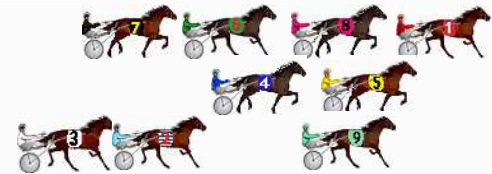

400

Visual positions in race at 3rd Quarter