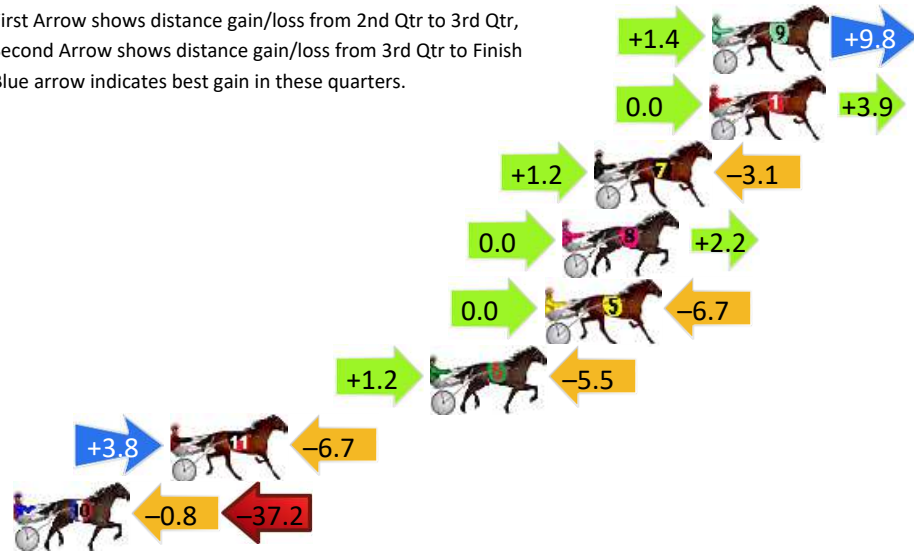

Pinjarra Race 1 Distance 2185m

Monday, 24 June 2024

Gross Time: 2:42.50 MileRate: 1:59.70 LeadTime: 42.70s First Qtr: 31.40s Second Qtr: 31.10s Third Qtr: 29.10s Fourth Qtr: 28.20s

DATA TABLE: 800 / 400 Posi's are position from leader and (how wide the horse was at that position)

Finish Position and metres gained

First Arrow shows distance gain/loss from 2nd Qtr to 3rd Qtr, Second Arrow shows distance gain/loss from 3rd Qtr to Finish Blue arrow indicates best gain in these quarters.