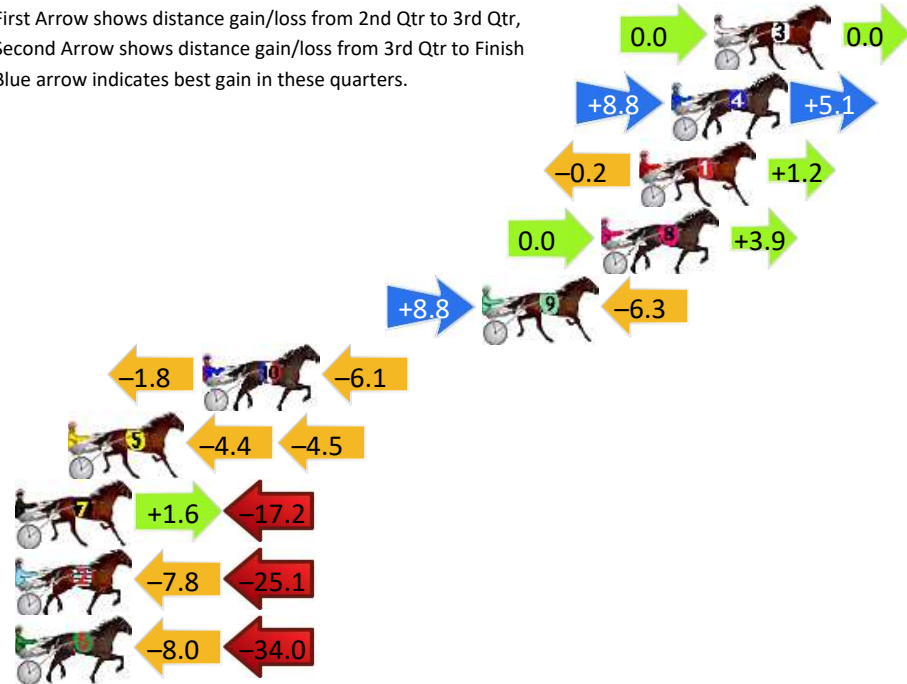

Pinjarra Race 9 Distance 2185m

Monday, 24 June 2024

Gross Time: 2:35.50 MileRate: 1:54.60 LeadTime: 40.20s First Qtr: 30.40s Second Qtr: 29.20s Third Qtr: 27.80s Fourth Qtr: 27.90s

DATA TABLE: 800 / 400 Posi's are position from leader and (how wide the horse was at that position)

No	Horse	Plc	Mar	800 Posi	400 Posi	Time	3rd Qtr	4th Qt
3	CHIVALRY	1	0.0m	0.0m (0)	0.0m (0)	2:35.50	27.80s	27.90s
4	CUT N RUN	2	1.7m	15.6m (1)	6.8m (2)	2:35.62	27.19s	27.55s
1	LINEBACKER	3	3.0m	4.0m (0)	4.2m (0)	2:35.72	27.81s	27.82s
8	CROWD CONTROL	4	4.5m	8.4m (0)	8.4m (0)	2:35.83	27.80s	27.63s
9	DOURADO	5	9.3m	11.8m (1)	3.0m (1)	2:36.18	27.19s	28.34s
10	UNDER THE ALTA	6	20.5m	12.6m (0)	14.4m (0)	2:37.00	27.92s	28.32s
5	BRAMANTE STEPS	7	25.9m	17.0m (0)	21.4m (0)	2:37.40	28.10s	28.21s
7	PELIGROSO	8	35.2m	19.6m (1)	18.0m (2)	2:38.08	27.69s	29.09s
2	HARLEY ZEST	9	40.3m	7.4m (1)	15.2m (1)	2:38.46	28.34s	29.64s
6	BLAZE COOPS	10	44.6m	2.6m (1)	10.6m (1)	2:38.77	28.35s	30.26s

Finish Position and metres gained

First Arrow shows distance gain/loss from 2nd Qtr to 3rd Qtr, Second Arrow shows distance gain/loss from 3rd Qtr to Finish
Blue arrow indicates best gain in these quarters.

800

Visual positions in race at 2nd Quarter