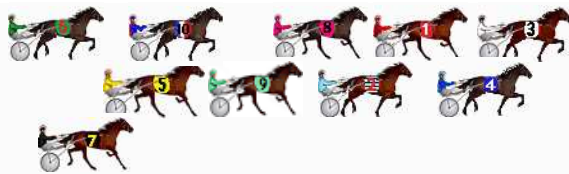

Pinjarra Race 3 Distance 2185m

Monday, 24 June 2024

Gross Time: 2:41.30 MileRate: 1:58.80 LeadTime: 42.10s First Qtr: 30.10s Second Qtr: 29.50s Third Qtr: 28.80s Fourth Qtr: 30.80s

DATA TABLE: 800 / 400 Posi's are position from leader and (how wide the horse was at that position)

NoHorse	Plc	Mar	800 Posi	400 Posi	Time	3rd Qtr	4th Qt
5 LUVAFLAIR	1	0.0m	15.0m (1)	8.6m (1)	2:41.30	28.35s	30.14s
9 OUR MAESTOSO	2	10.3m	10.8m (1)	0.0m (2)	2:42.13	27.97s	31.59s
7 THATS NOT MY GAIT	3	10.8m	17.6m (2)	10.4m (2)	2:42.17	28.27s	30.83s
1 ABUNDANCE	4	11.9m	4.2m (0)	7.0m (0)	2:42.26	29.00s	31.18s
8 LINE THE STARZZZ	5	12.7m	8.2m (0)	11.0m (0)	2:42.32	29.00s	30.93s
4 ALDEBARAN SUNDOWN	6	13.4m	1.6m (1)	3.4m (1)	2:42.38	28.91s	31.57s
10 DARK SECRET	7	15.9m	14.0m (0)	13.4m (1)	2:42.58	28.75s	30.99s
3 EVAS IMAGE	8	16.4m	0.0m (0)	3.0m (0)	2:42.62	28.99s	31.83s
2 CHUMANI	9	20.6m	6.4m (1)	6.0m (2)	2:42.96	28.73s	31.92s
6 BEEFOUR BACARDI	10	30.3m	18.8m (0)	19.6m (0)	2:43.74	28.83s	31.62s

Finish Position and metres gained

800

Visual positions in race at 2nd Quarter