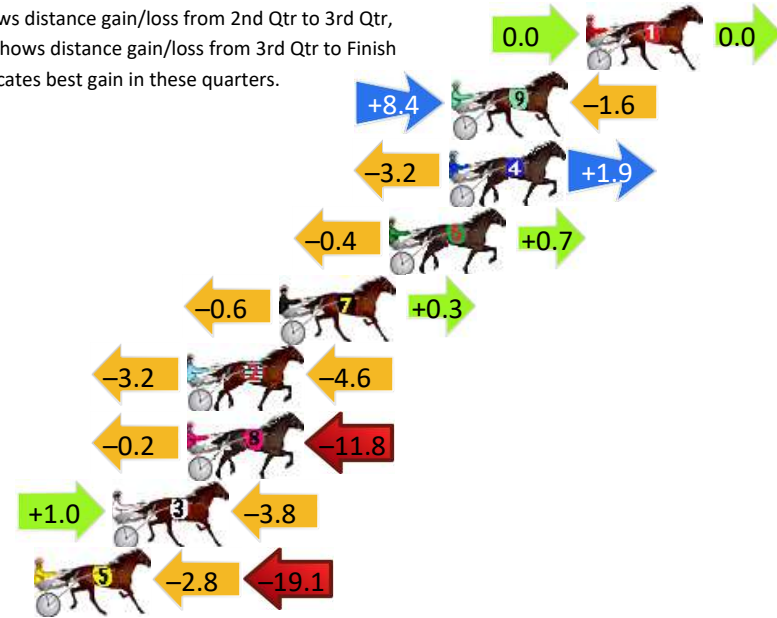

Finish Position and metres gained

First Arrow shows distance gain/loss from 2nd Qtr to 3rd Qtr, Second Arrow shows distance gain/loss from 3rd Qtr to Finish. Blue arrow indicates best gain in these quarters.

Pinjarra Race 8 Distance 2185m

Monday, 24 June 2024

Gross Time: 2:39.10 MileRate: 1:57.20 LeadTime: 41.50s First Qtr: 31.40s Second Qtr: 29.90s Third Qtr: 28.50s Fourth Qtr: 27.80s

DATA TABLE: 800 / 400 Posi's are position from leader and (how wide the horse was at that position)

Finish Position and metres gained

First Arrow shows distance gain/loss from 2nd Qtr to 3rd Qtr, Second Arrow shows distance gain/loss from 3rd Qtr to Finish
Blue arrow indicates best gain in these quarters.