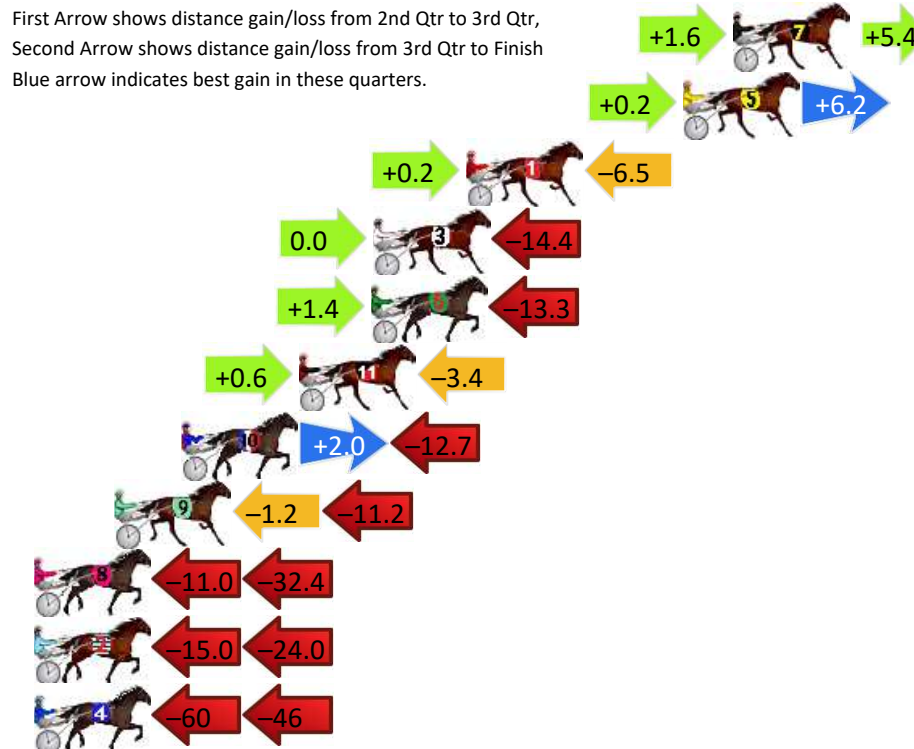

Pinjarra Race 2 Distance 2631m

Monday, 24 June 2024

Gross Time: 3:23.90 MileRate: 2:03.30 LeadTime: 83.10s First Qtr: 31.60s Second Qtr: 29.80s Third Qtr: 29.30s Fourth Qtr: 30.10s

DATA TABLE: 800 / 400 Posi's are position from leader and (how wide the horse was at that position)

No	Horse	Plc	Mar	800 Posi	400 Posi	Time	3rd Qtr	4th Qt
7	HOLD THAT GOLD	1	0.0m	7.0m (1)	5.4m (1)	3:23.90	29.19s	29.70s
5	DREAMBIGAIMHIGH	2	2.0m	8.4m (0)	8.2m (0)	3:24.06	29.29s	29.64s
1	YOUR KIDDING	3	10.7m	4.4m (0)	4.2m (0)	3:24.74	29.28s	30.59s
3	MAJESTIC MARION	4	14.4m	0.0m (0)	0.0m (0)	3:25.04	29.29s	31.18s
6	SELLUNE	5	14.5m	2.6m (1)	1.2m (1)	3:25.04	29.18s	31.10s
11	NICKYS SON	6	17.4m	14.6m (2)	14.0m (2)	3:25.27	29.25s	30.35s
10	ELEGANT PEAK	7	22.1m	11.4m (1)	9.4m (2)	3:25.64	29.14s	31.05s
9	ONE OVER DA SON	8	24.8m	12.4m (0)	13.6m (0)	3:25.85	29.38s	30.94s
8	GRAND MAJESTIC BELLS	9	53.8m	10.4m (2)	21.4m (2)	3:28.14	30.08s	32.52s
2	THE HONOURS	10	99.0m	60.0m (0)	75.0m (0)	3:31.70	30.38s	31.90s
4	MRIYA DREAM	11	365.8m	260.0m (0)	320.0m (0)	3:52.74	33.68s	33.53s

Finish Position and metres gained