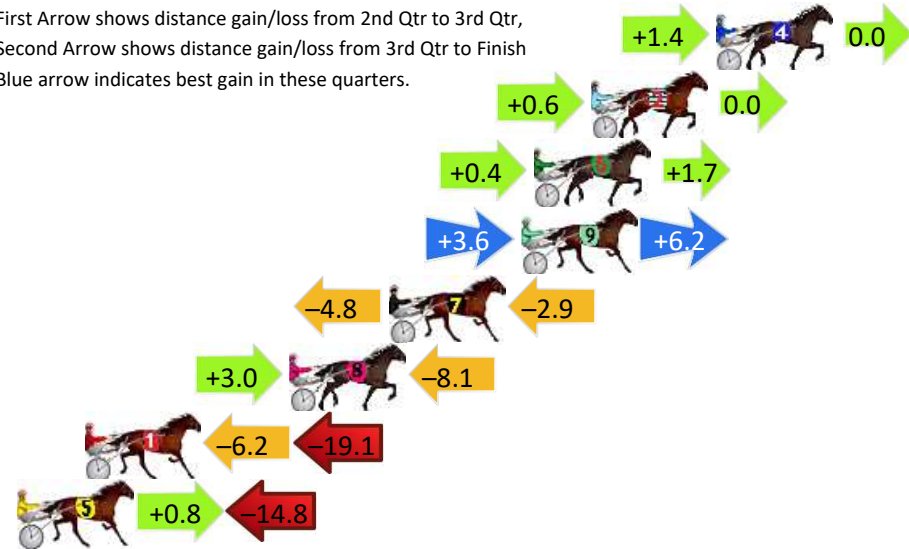

## Finish Position and metres gained

First Arrow shows distance gain/loss from 2nd Qtr to 3rd Qtr, Second Arrow shows distance gain/loss from 3rd Qtr to Finish  
Blue arrow indicates best gain in these quarters.

800

Visual positions in race at 2nd Quarter

400

Visual positions in race at 3rd Quarter

# Narrogin Race 6 Distance 2662m

Saturday, 22 June 2024

Gross Time: 3:25.30 MileRate: 2:04.10 LeadTime: 83.30s First Qtr: 31.90s Second Qtr: 30.00s Third Qtr: 28.90s Fourth Qtr: 31.20s

DATA TABLE: 800 / 400 Posi's are position from leader and (how wide the horse was at that position)