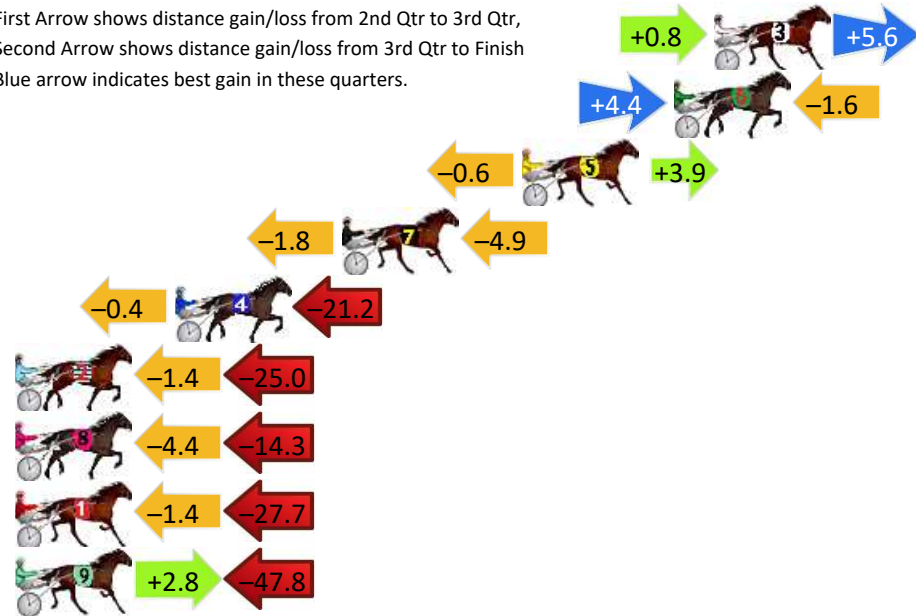

## Finish Position and metres gained

First Arrow shows distance gain/loss from 2nd Qtr to 3rd Qtr, Second Arrow shows distance gain/loss from 3rd Qtr to Finish  
Blue arrow indicates best gain in these quarters.

# Narrogin Race 8 Distance 2242m

Saturday, 22 June 2024

Gross Time: 2:51.90 MileRate: 2:03.40 LeadTime: 46.60s First Qtr: 33.30s Second Qtr: 31.60s Third Qtr: 29.90s Fourth Qtr: 30.50s

DATA TABLE: 800 / 400 Posi's are position from leader and (how wide the horse was at that position)

No	Horse	Plc	Mar	800 Posi	400 Posi	Time	3rd Qtr	4th Qt
3	SPOIL THE PARTY	1	0.0m	6.4m (1)	5.6m (2)	2:51.90	29.84s	30.08s
6	FOLLOW THE JEWELS	2	1.6m	4.4m (2)	0.0m (2)	2:52.03	29.57s	30.62s
5	INEEDA DRINK	3	7.7m	11.0m (1)	11.6m (2)	2:52.51	29.95s	30.20s
7	BLIND EDITION	4	14.9m	8.2m (0)	10.0m (0)	2:53.09	30.03s	30.87s
4	THERE AND THEN	5	21.6m	0.0m (0)	0.4m (0)	2:53.62	29.91s	32.11s
2	ALZ SUNSHINE	6	28.4m	2.0m (1)	3.4m (1)	2:54.17	29.99s	32.40s
8	CAPPY THE FIREY	7	31.7m	13.0m (0)	17.4m (0)	2:54.43	30.22s	31.58s
1	JUST A HAPPY MAN	8	33.1m	4.0m (0)	5.4m (0)	2:54.54	29.98s	32.60s
9	GRACES STAR	9	61.2m	16.2m (1)	13.4m (1)	2:56.79	29.65s	34.12s