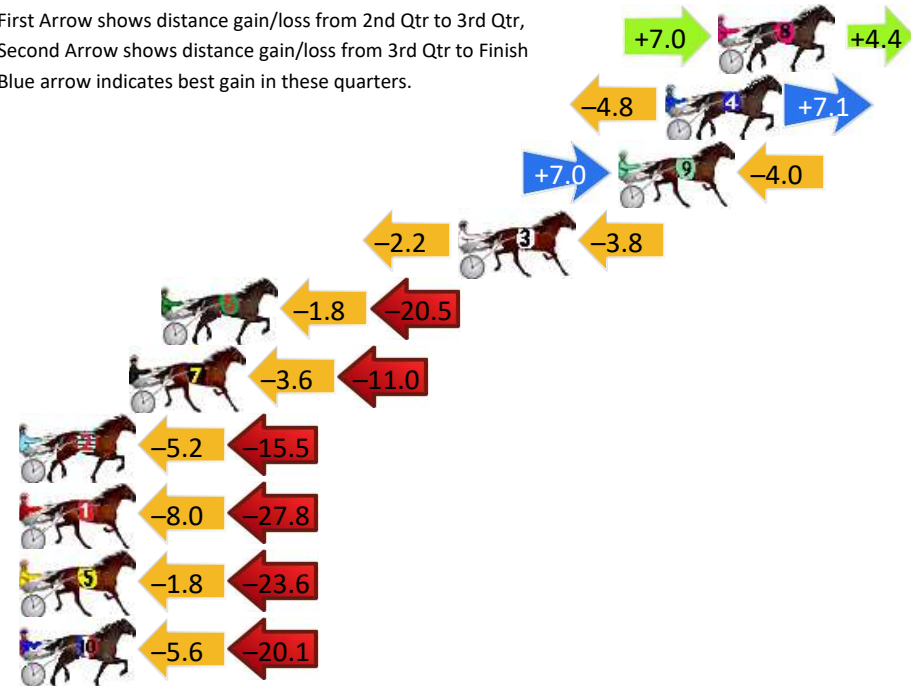

## Finish Position and metres gained

First Arrow shows distance gain/loss from 2nd Qtr to 3rd Qtr, Second Arrow shows distance gain/loss from 3rd Qtr to Finish  
Blue arrow indicates best gain in these quarters.

800

Visual positions in race at 2nd Quarter

400

Visual positions in race at 3rd Quarter

No	Horse	Plc	Mar	800 Posi	400 Posi	Time	3rd Qtr	4th Qt
8	HENWOOD BAY	1	0.0m	11.4m (2)	4.4m (1)	2:48.60	28.89s	29.87s
4	CLASSNSMART	2	2.1m	4.4m (1)	9.2m (2)	2:48.77	29.76s	29.67s
9	GEE SMITH	3	4.0m	7.0m (2)	0.0m (1)	2:48.92	28.88s	30.50s
3	CAVALRY CALL	4	10.4m	4.4m (0)	6.6m (0)	2:49.42	29.56s	30.49s
6	JINGLING JEWELS	5	22.3m	0.0m (0)	1.8m (0)	2:50.36	29.51s	31.74s
7	LILLY LAGUNA	6	23.6m	9.0m (0)	12.6m (0)	2:50.47	29.66s	31.03s
2	THE FALCON PRINCE	7	33.7m	13.0m (0)	18.2m (0)	2:51.26	29.77s	31.36s
1	DISCO DYNAMO	8	36.2m	0.4m (1)	8.4m (1)	2:51.46	29.97s	32.29s
5	ALTA HURRAH	9	42.0m	16.6m (1)	18.4m (1)	2:51.92	29.51s	31.97s
10	TIMES TICKIN	10	43.1m	17.4m (0)	23.0m (1)	2:52.01	29.79s	31.71s