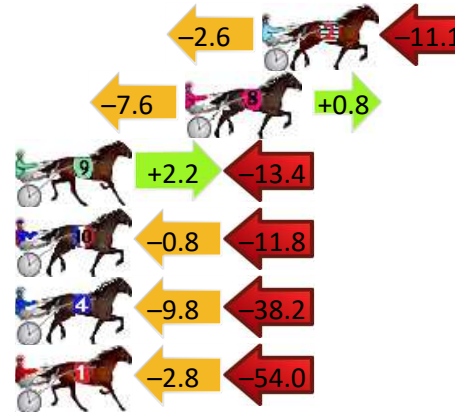

## Finish Position and metres gained

First Arrow shows distance gain/loss from 2nd Qtr to 3rd Qtr, Second Arrow shows distance gain/loss from 3rd Qtr to Finish  
Blue arrow indicates best gain in these quarters.

800

Visual positions in race at 2nd Quarter

400

Visual positions in race at 3rd Quarter

# Narrogin Race 5 Distance 2242m

Saturday, 22 June 2024

Gross Time: 2:49.60 MileRate: 2:01.80 LeadTime: 47.50s First Qtr: 32.30s Second Qtr: 30.30s Third Qtr: 29.50s Fourth Qtr: 30.00s

DATA TABLE: 800 / 400 Posi's are position from leader and (how wide the horse was at that position)