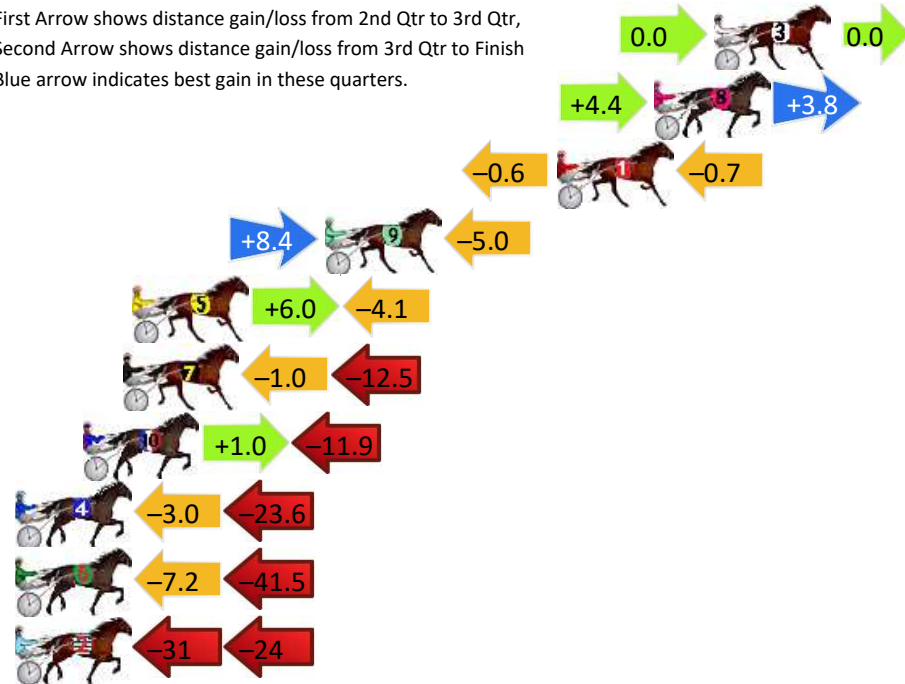

## Finish Position and metres gained

First Arrow shows distance gain/loss from 2nd Qtr to 3rd Qtr, Second Arrow shows distance gain/loss from 3rd Qtr to Finish  
Blue arrow indicates best gain in these quarters.

800

Visual positions in race at 2nd Quarter

400

Visual positions in race at 3rd Quarter

# Narrogin Race 7 Distance 1823m

Saturday, 22 June 2024

Gross Time: 2:17.10 MileRate: 2:01.00 LeadTime: 13.90s First Qtr: 31.60s Second Qtr: 29.90s Third Qtr: 30.40s Fourth Qtr: 31.30s

DATA TABLE: 800 / 400 Posi's are position from leader and (how wide the horse was at that position)