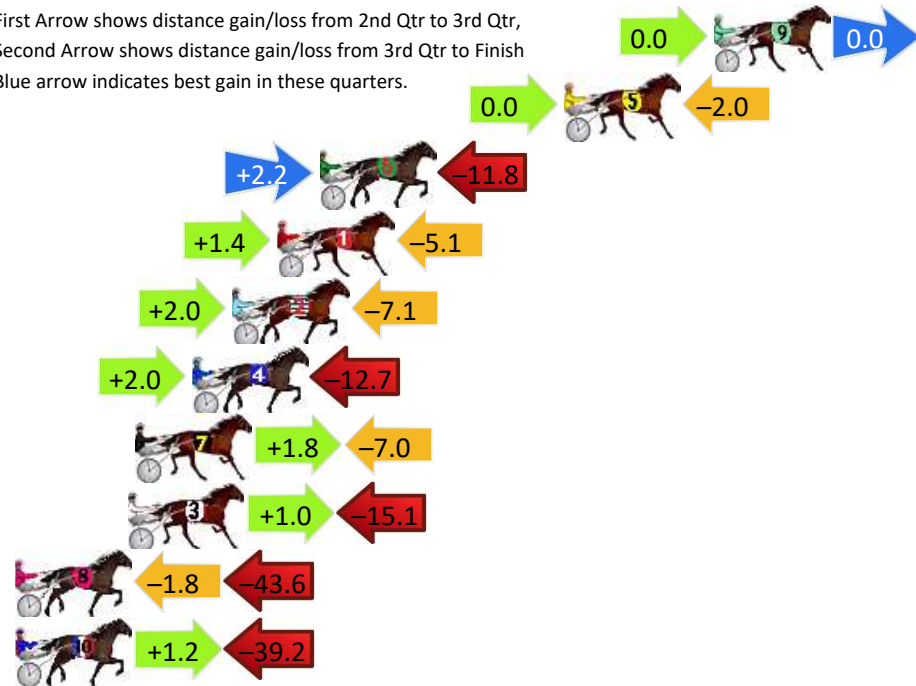

# Narrogin Race 1 Distance 2242m

Saturday, 22 June 2024

Gross Time: 2:50.20 MileRate: 2:02.20 LeadTime: 48.40s First Qtr: 31.50s Second Qtr: 30.30s Third Qtr: 30.20s Fourth Qtr: 29.80s

DATA TABLE: 800 / 400 Posi's are position from leader and (how wide the horse was at that position)

## Finish Position and metres gained

First Arrow shows distance gain/loss from 2nd Qtr to 3rd Qtr, Second Arrow shows distance gain/loss from 3rd Qtr to Finish  
Blue arrow indicates best gain in these quarters.