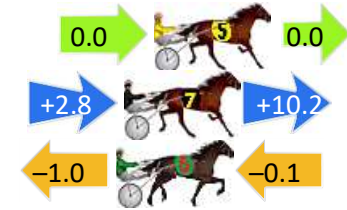

## Finish Position and metres gained

First Arrow shows distance gain/loss from 2nd Qtr to 3rd Qtr, Second Arrow shows distance gain/loss from 3rd Qtr to Finish  
Blue arrow indicates best gain in these quarters.

800

Visual positions in race at 2nd Quarter

400

Visual positions in race at 3rd Quarter

# Narrogin Race 5 Distance 2242m

Saturday, 22 June 2024

Gross Time: 2:49.60 MileRate: 2:01.80 LeadTime: 47.50s First Qtr: 32.30s Second Qtr: 30.30s Third Qtr: 29.50s Fourth Qtr: 30.00s

DATA TABLE: 800 / 400 Posi's are position from leader and (how wide the horse was at that position)