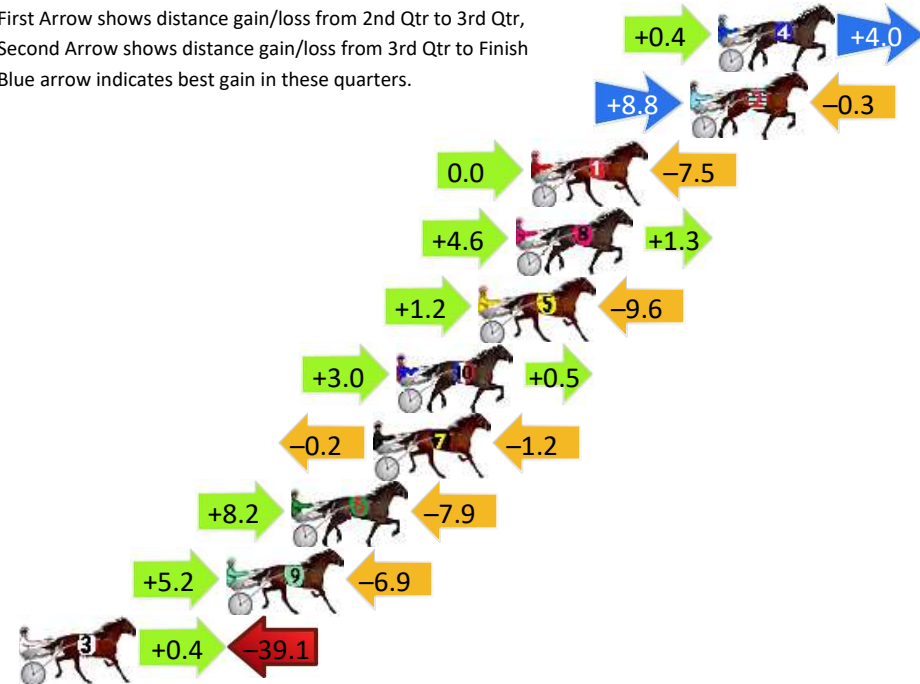

## Finish Position and metres gained

First Arrow shows distance gain/loss from 2nd Qtr to 3rd Qtr, Second Arrow shows distance gain/loss from 3rd Qtr to Finish  
Blue arrow indicates best gain in these quarters.

800

Visual positions in race at 2nd Quarter

400

Visual positions in race at 3rd Quarter

# Narrogin Race 2 Distance 1823m

Saturday, 22 June 2024

Gross Time: 2:15.80 MileRate: 1:59.90 LeadTime: 13.60s First Qtr: 31.00s Second Qtr: 29.90s Third Qtr: 30.10s Fourth Qtr: 31.20s

DATA TABLE: 800 / 400 Posi's are position from leader and (how wide the horse was at that position)