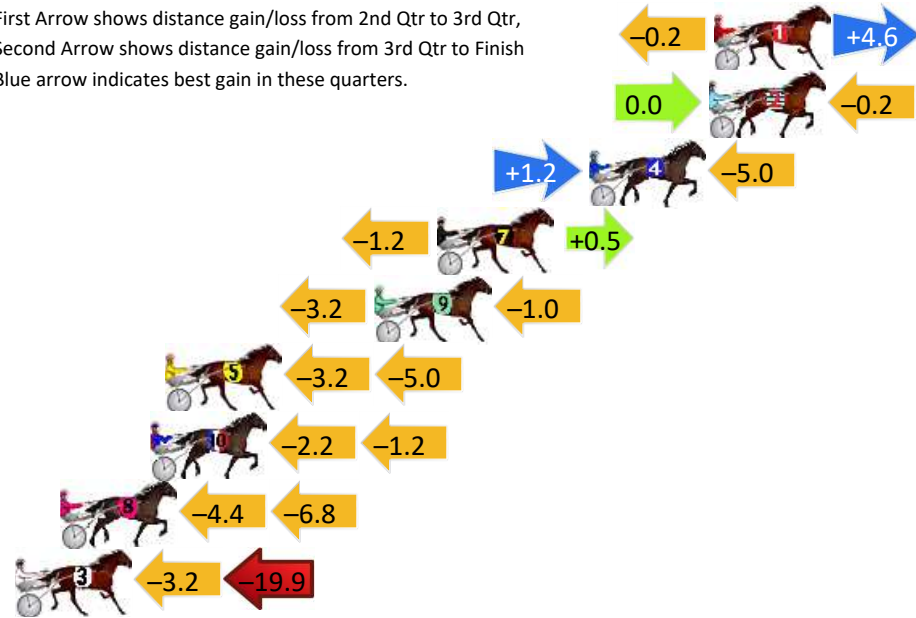

## Finish Position and metres gained

First Arrow shows distance gain/loss from 2nd Qtr to 3rd Qtr, Second Arrow shows distance gain/loss from 3rd Qtr to Finish  
Blue arrow indicates best gain in these quarters.

800

Visual positions in race at 2nd Quarter

400

Visual positions in race at 3rd Quarter

No	Horse	Plc	Mar	800 Posi	400 Posi	Time	3rd Qtr	4th Qt
1	FLYIN DISCO	1	0.0m	4.4m (0)	4.6m (0)	2:14.60	29.01s	27.78s
2	SUGAR SHAKE	2	0.2m	0.0m (0)	0.0m (0)	2:14.61	29.00s	28.11s
4	IM LORD LOGAN	3	5.0m	1.2m (1)	0.0m (1)	2:14.97	28.92s	28.45s
7	I SEE FIRE	4	11.1m	10.4m (0)	11.6m (0)	2:15.42	29.08s	28.07s
9	GET YA BETS ON	5	13.6m	9.4m (1)	12.6m (1)	2:15.60	29.23s	28.17s
5	MAJOR MANHATTAN	6	22.0m	13.8m (1)	17.0m (1)	2:16.22	29.23s	28.45s
10	IDEAL WHITBY	7	22.6m	19.2m (1)	21.4m (1)	2:16.27	29.16s	28.18s
8	GRAPELLIES BOY	8	26.2m	15.0m (0)	19.4m (0)	2:16.54	29.32s	28.58s
3	IM ROCKIN ROD	9	28.5m	5.4m (1)	8.6m (1)	2:16.70	29.25s	29.49s