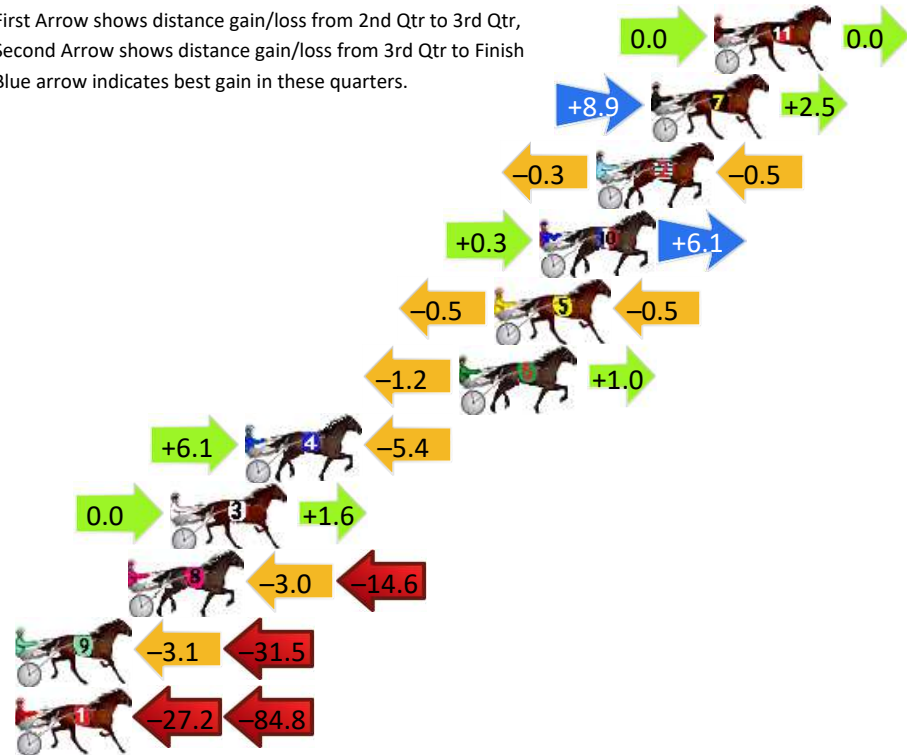

# Gloucester Park Race 1 Distance 2130m

Friday, 21 June 2024

Gross Time: 2:34.80 MileRate: 1:57.00 LeadTime: 37.00s First Qtr: 30.70s Second Qtr: 29.30s Third Qtr: 28.90s Fourth Qtr: 28.90s

DATA TABLE: 800 / 400 Posi's are position from leader and (how wide the horse was at that position)

## Finish Position and metres gained

First Arrow shows distance gain/loss from 2nd Qtr to 3rd Qtr, Second Arrow shows distance gain/loss from 3rd Qtr to Finish. Blue arrow indicates best gain in these quarters.