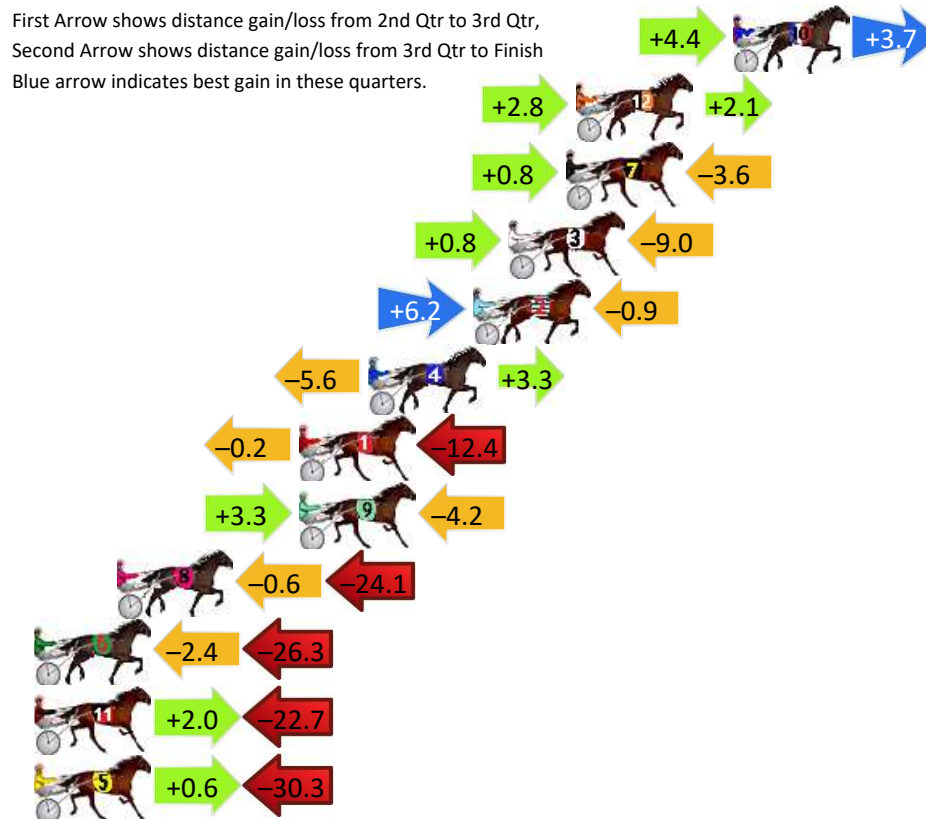

## Finish Position and metres gained

First Arrow shows distance gain/loss from 2nd Qtr to 3rd Qtr, Second Arrow shows distance gain/loss from 3rd Qtr to Finish. Blue arrow indicates best gain in these quarters.

## Finish Position and metres gained

Visual positions in race at 2nd Quarter

Visual positions in race at 3rd Quarter