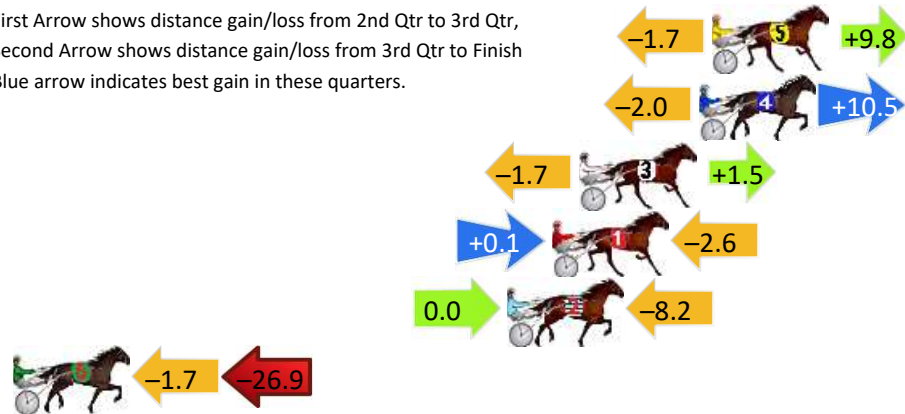

## Finish Position and metres gained

First Arrow shows distance gain/loss from 2nd Qtr to 3rd Qtr,  
Second Arrow shows distance gain/loss from 3rd Qtr to Finish  
Blue arrow indicates best gain in these quarters.

800

Visual positions in race at 2nd Quarter

400

Visual positions in race at 3rd Quarter

# Gloucester Park Race 6 Distance 2130m

Friday, 21 June 2024

Gross Time: 2:32.10 MileRate: 1:54.90 LeadTime: 36.50s First Qtr: 29.50s Second Qtr: 28.70s Third Qtr: 28.70s Fourth Qtr: 28.70s

DATA TABLE: 800 / 400 Posi's are position from leader and (how wide the horse was at that position)