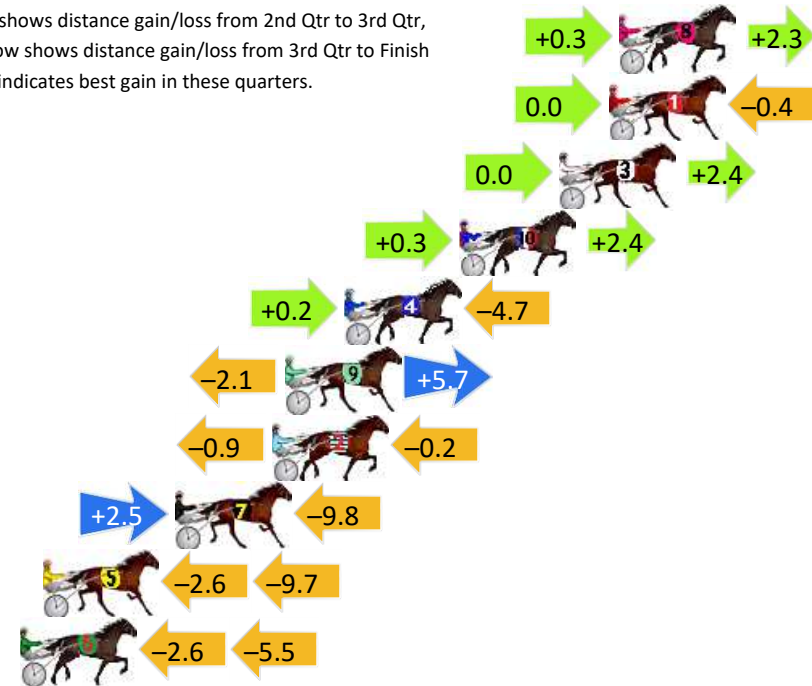

## Finish Position and metres gained

First Arrow shows distance gain/loss from 2nd Qtr to 3rd Qtr, Second Arrow shows distance gain/loss from 3rd Qtr to Finish  
Blue arrow indicates best gain in these quarters.

800

Visual positions in race at 2nd Quarter

400

Visual positions in race at 3rd Quarter

# Gloucester Park Race 8 Distance 1730m

Friday, 21 June 2024

Gross Time: 2:04.30 MileRate: 1:55.60 LeadTime: 7.60s First Qtr: 30.20s Second Qtr: 29.90s Third Qtr: 28.40s Fourth Qtr: 28.20s

DATA TABLE: 800 / 400 Posi's are position from leader and (how wide the horse was at that position)