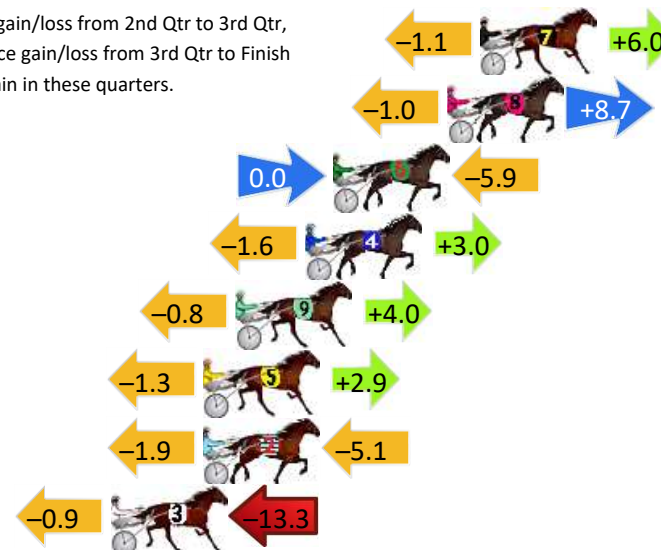

## Finish Position and metres gained

First Arrow shows distance gain/loss from 2nd Qtr to 3rd Qtr, Second Arrow shows distance gain/loss from 3rd Qtr to Finish  
Blue arrow indicates best gain in these quarters.

800

Visual positions in race at 2nd Quarter

400

Visual positions in race at 3rd Quarter

# Gloucester Park Race 4 Distance 2130m

Friday, 21 June 2024

Gross Time: 2:32.80 MileRate: 1:55.50 LeadTime: 36.60s First Qtr: 30.30s Second Qtr: 29.60s Third Qtr: 27.80s Fourth Qtr: 28.50s

DATA TABLE: 800 / 400 Posi's are position from leader and (how wide the horse was at that position)