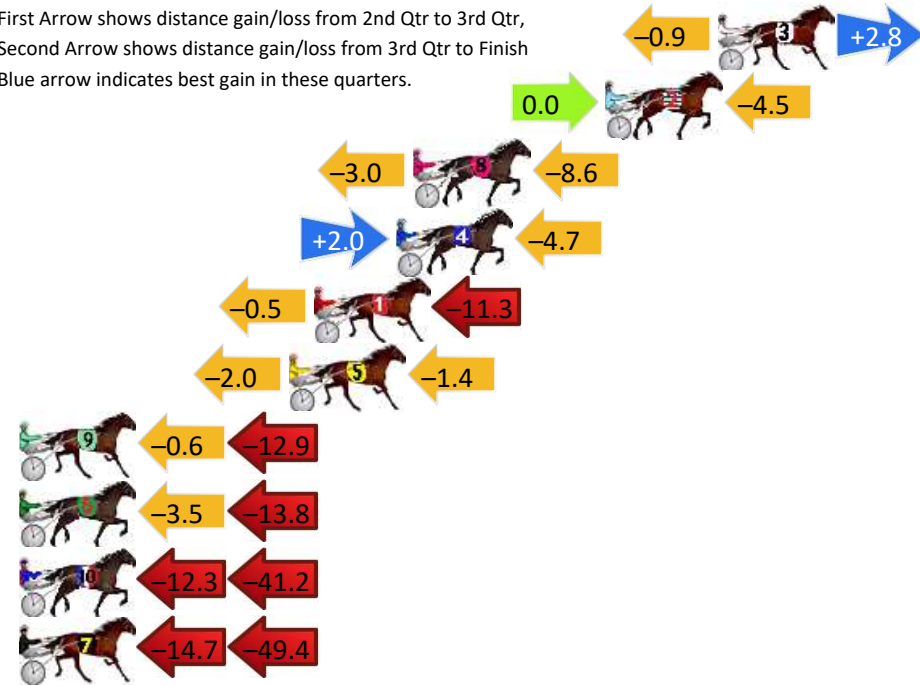

Gloucester Park Race 9 Distance 2130m

Friday, 21 June 2024

Gross Time: 2:34.40 MileRate: 1:56.60 LeadTime: 37.20s First Qtr: 29.00s Second Qtr: 29.10s Third Qtr: 29.20s Fourth Qtr: 29.90s

DATA TABLE: 800 / 400 Posi's are position from leader and (how wide the horse was at that position)

NoHorse	Plc	Mar	800 Posi	400 Posi	Time	3rd Qtr	4th Qt
3 RATTLIN LILLY	1	0.0m	1.9m (2)	2.8m (2)	2:34.40	29.26s	29.70s
2 DARK EYES	2	4.5m	0.0m (0)	0.0m (0)	2:34.75	29.20s	30.25s
8 HENGHENG	3	12.2m	0.6m (1)	3.6m (1)	2:35.36	29.42s	30.59s
4 CHILLIN	4	12.9m	10.2m (1)	8.2m (1)	2:35.41	29.06s	30.31s
1 SUKHOVEY WINDSTORM	5	16.2m	4.4m (0)	4.9m (0)	2:35.67	29.24s	30.81s
5 JADES FORTUNE	6	17.2m	13.8m (0)	15.8m (1)	2:35.75	29.36s	30.09s
9 BALTIC ACE	7	28.2m	14.7m (1)	15.3m (2)	2:36.61	29.26s	30.99s
6 LETS ROCK TONIGHT	8	35.6m	18.3m (0)	21.8m (2)	2:37.19	29.48s	31.09s
10 ALEXANDRA THEGREAT	9	63.5m	10.0m (0)	22.3m (0)	2:39.37	30.12s	33.23s
7 ACOLTNAMEDSU	10	69.9m	5.8m (1)	20.5m (1)	2:39.88	30.28s	33.87s

Finish Position and metres gained

First Arrow shows distance gain/loss from 2nd Qtr to 3rd Qtr, Second Arrow shows distance gain/loss from 3rd Qtr to Finish
Blue arrow indicates best gain in these quarters.

800

Visual positions in race at 2nd Quarter