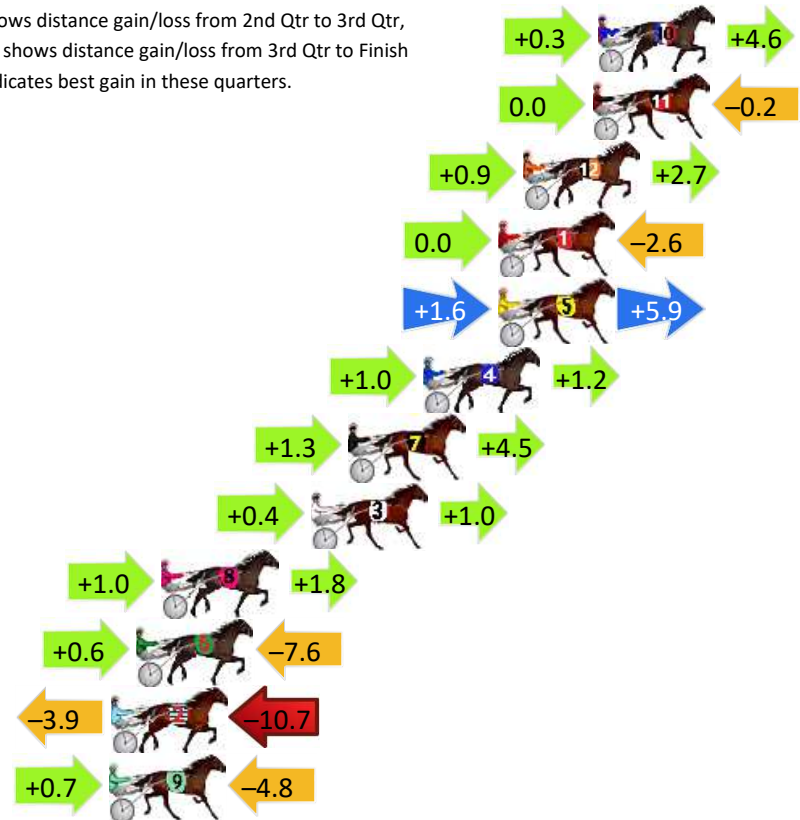

## Finish Position and metres gained

First Arrow shows distance gain/loss from 2nd Qtr to 3rd Qtr, Second Arrow shows distance gain/loss from 3rd Qtr to Finish  
Blue arrow indicates best gain in these quarters.

800

Visual positions in race at 2nd Quarter

400

Visual positions in race at 3rd Quarter

# Gloucester Park Race 5 Distance 2130m

Friday, 21 June 2024

Gross Time: 2:33.90 MileRate: 1:56.30 LeadTime: 37.60s First Qtr: 30.60s Second Qtr: 29.00s Third Qtr: 28.10s Fourth Qtr: 28.60s

DATA TABLE: 800 / 400 Posi's are position from leader and (how wide the horse was at that position)