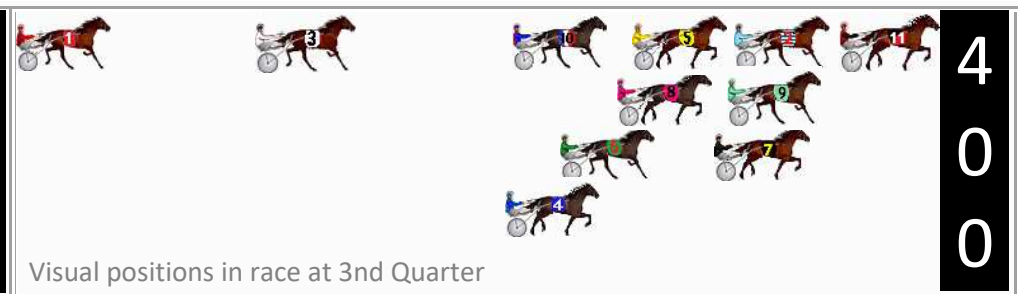

## Finish Position and metres gained

First Arrow shows distance gain/loss from 2nd Qtr to 3rd Qtr, Second Arrow shows distance gain/loss from 3rd Qtr to Finish. Blue arrow indicates best gain in these quarters.