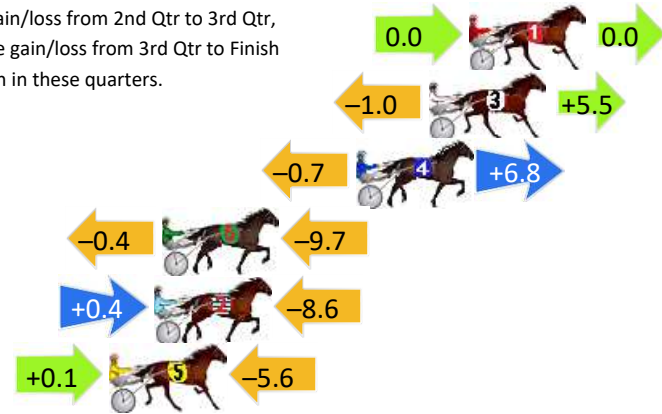

Gloucester Park Race 10 Distance 2130m

Friday, 21 June 2024

Gross Time: 2:39.40 MileRate: 2:00.40 LeadTime: 39.90s First Qtr: 32.10s Second Qtr: 30.50s Third Qtr: 29.00s Fourth Qtr: 27.90s

DATA TABLE: 800 / 400 Posi's are position from leader and (how wide the horse was at that position)

NoHorse	Plc	Mar	800 Posi	400 Posi	Time	3rd Qtr	4th Qt
1 ISEEUBABY	1	0.0m	0.0m (0)	0.0m (0)	2:39.40	29.00s	27.90s
3 RUBY LOVERA	2	1.6m	6.1m (1)	7.1m (1)	2:39.52	29.06s	27.52s
4 WINTER WONDER	3	4.5m	10.6m (1)	11.3m (1)	2:39.73	29.04s	27.43s
6 BETTAGETONPIP	4	12.3m	2.2m (1)	2.6m (1)	2:40.30	29.02s	28.62s
2 RUBY LOU	5	12.6m	4.4m (0)	4.0m (0)	2:40.32	28.96s	28.54s
5 MONEY WELL SPENT	6	14.4m	8.9m (0)	8.8m (0)	2:40.46	28.98s	28.34s

Finish Position and metres gained

First Arrow shows distance gain/loss from 2nd Qtr to 3rd Qtr, Second Arrow shows distance gain/loss from 3rd Qtr to Finish
Blue arrow indicates best gain in these quarters.

800

Visual positions in race at 2nd Quarter

400

Visual positions in race at 3rd Quarter