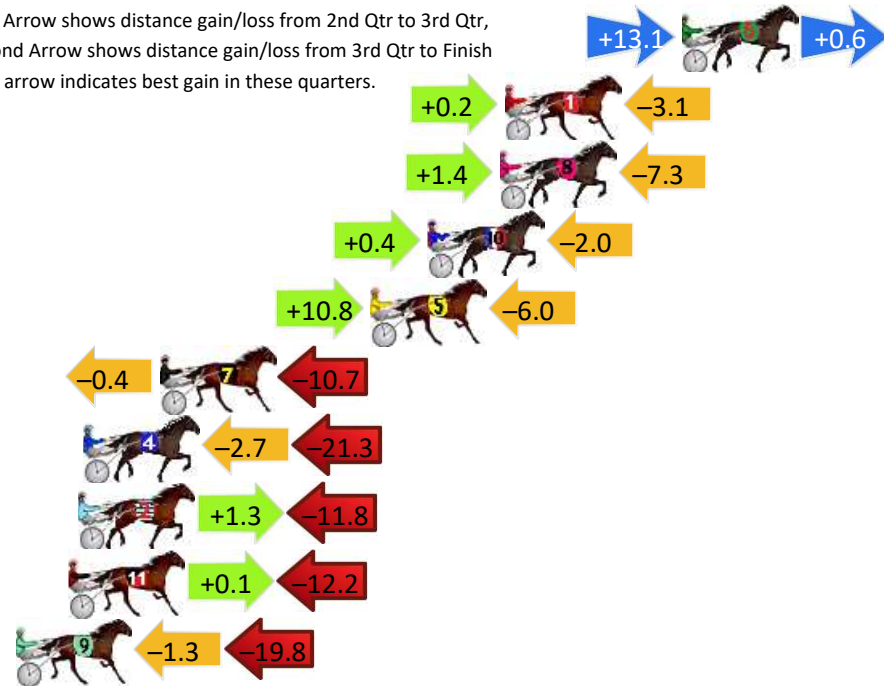

## Finish Position and metres gained

First Arrow shows distance gain/loss from 2nd Qtr to 3rd Qtr,  
Second Arrow shows distance gain/loss from 3rd Qtr to Finish  
Blue arrow indicates best gain in these quarters.

# Gloucester Park Race 7 Distance 2130m

Friday, 21 June 2024

Gross Time: 2:33.50 MileRate: 1:56.00 LeadTime: 35.90s First Qtr: 30.20s Second Qtr: 28.90s Third Qtr: 29.40s Fourth Qtr: 29.10s

DATA TABLE: 800 / 400 Posi's are position from leader and (how wide the horse was at that position)

No	Horse	Plc	Mar	800 Posi	400 Posi	Time	3rd Qtr	4th Qt
6	ROCKNROLL ELLIOT	1	0.0m	13.7m (2)	0.6m (2)	2:33.50	28.46s	29.06s
1	CLOUD NINE	2	7.1m	4.2m (0)	4.0m (1)	2:34.04	29.39s	29.35s
8	YOURE SO FINE	3	7.3m	1.4m (1)	0.0m (1)	2:34.06	29.30s	29.66s
10	NAVY STREET	4	10.2m	8.6m (0)	8.2m (0)	2:34.28	29.38s	29.28s
5	FLYING RUMOUR	5	12.5m	17.3m (1)	6.5m (3)	2:34.45	28.63s	29.58s
7	DEEORSE	6	20.9m	9.8m (1)	10.2m (1)	2:35.10	29.44s	29.95s
4	INFINITE SIGN	7	24.0m	0.0m (0)	2.7m (0)	2:35.33	29.60s	30.73s
2	LITTLE BIT OF FUN	8	24.2m	13.7m (1)	12.4m (2)	2:35.35	29.32s	30.05s
11	CABSAV	9	24.6m	12.5m (0)	12.4m (0)	2:35.38	29.40s	30.08s
9	OCTOBER REIGN	10	26.7m	5.6m (1)	6.9m (2)	2:35.54	29.50s	30.64s