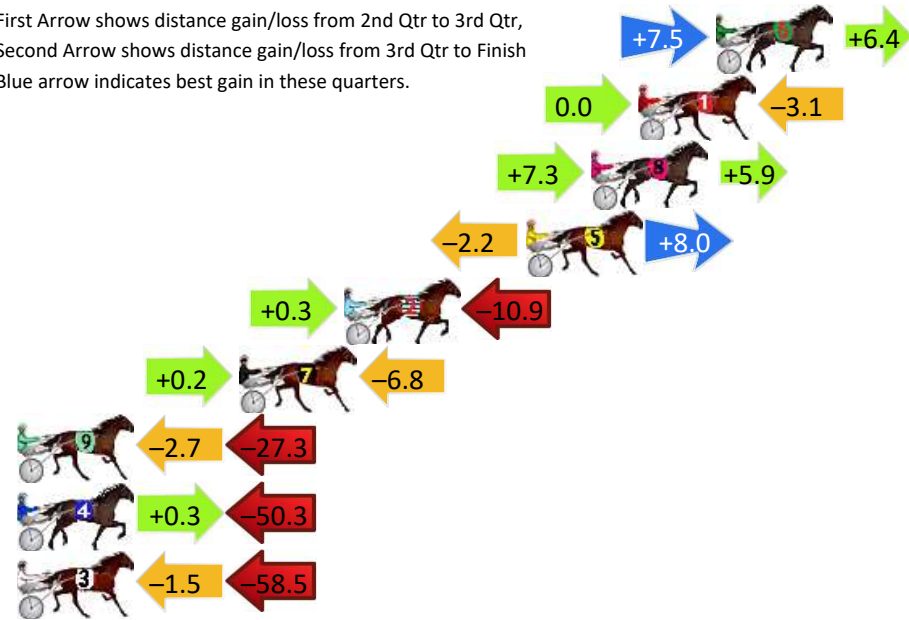

## Finish Position and metres gained

Visual positions in race at 2nd Quarter

Visual positions in race at 3rd Quarter

## Finish Position and metres gained

First Arrow shows distance gain/loss from 2nd Qtr to 3rd Qtr, Second Arrow shows distance gain/loss from 3rd Qtr to Finish  
Blue arrow indicates best gain in these quarters.