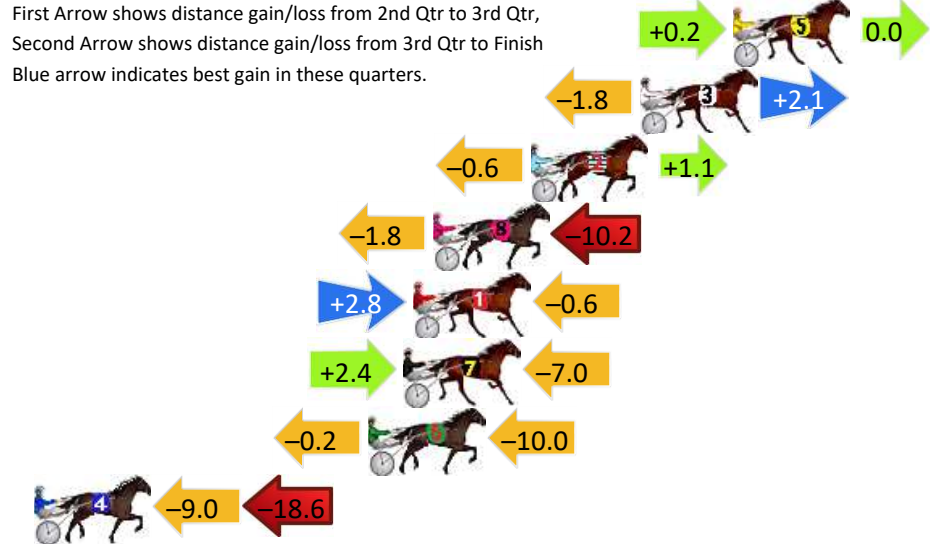

Pinjarra Race 4 Distance 1684m

Monday, 17 June 2024

Gross Time: 1:59.30 MileRate: 1:54.00 LeadTime: 5.30s First Qtr: 28.30s Second Qtr: 28.40s Third Qtr: 27.70s Fourth Qtr: 29.60s

DATA TABLE: 800 / 400 Posi's are position from leader and (how wide the horse was at that position)

No	Horse	Plc	Mar	800 Posi	400 Posi	Time	3rd Qtr	4th Qt
5	ATLAS THE TITAN	1	0.0m	0.2m (1)	0.0m (1)	1:59.30	27.69s	29.60s
3	LUNETTA	2	3.7m	4.0m (0)	5.8m (0)	1:59.59	27.83s	29.45s
2	WORLD SECRET	3	8.1m	8.6m (0)	9.2m (1)	1:59.93	27.75s	29.52s
8	CORK CAN RUN	4	12.0m	0.0m (0)	1.8m (0)	2:00.23	27.80s	30.35s
1	ALTAR	5	12.8m	15.0m (0)	12.2m (0)	2:00.29	27.50s	29.64s
7	WORLDS ABOVE	6	13.2m	8.6m (1)	6.2m (2)	2:00.32	27.51s	30.12s
6	SHES A MARE	7	14.6m	4.4m (1)	4.6m (1)	2:00.43	27.69s	30.34s
4	JIMMY ROCKS	8	63.6m	36.0m (0)	45.0m (0)	2:04.23	28.30s	30.97s

Finish Position and metres gained