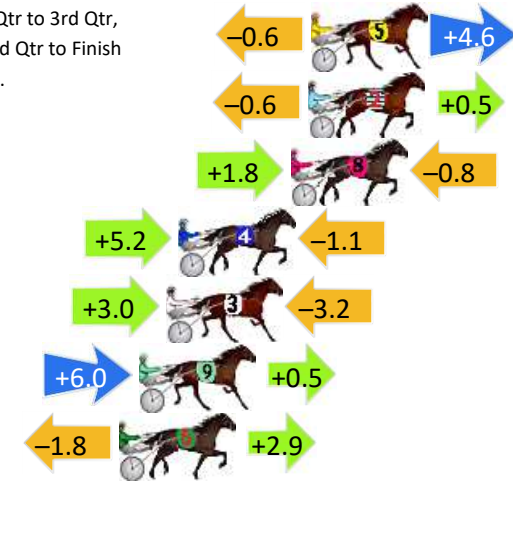

## Finish Position and metres gained

800

Visual positions in race at 2nd Quarter

400

Visual positions in race at 3rd Quarter

# Pinjarra Race 3 Distance 1177m

Monday, 17 June 2024

Gross Time: 1:24.40 MileRate: 1:55.35 LeadTime: 26.90s First Qtr: Second Qtr: Third Qtr: 28.90s Fourth Qtr: 28.60s

DATA TABLE: 800 / 400 Posi's are position from leader and (how wide the horse was at that position)

## Finish Position and metres gained

First Arrow shows distance gain/loss from 2nd Qtr to 3rd Qtr, Second Arrow shows distance gain/loss from 3rd Qtr to Finish Blue arrow indicates best gain in these quarters.