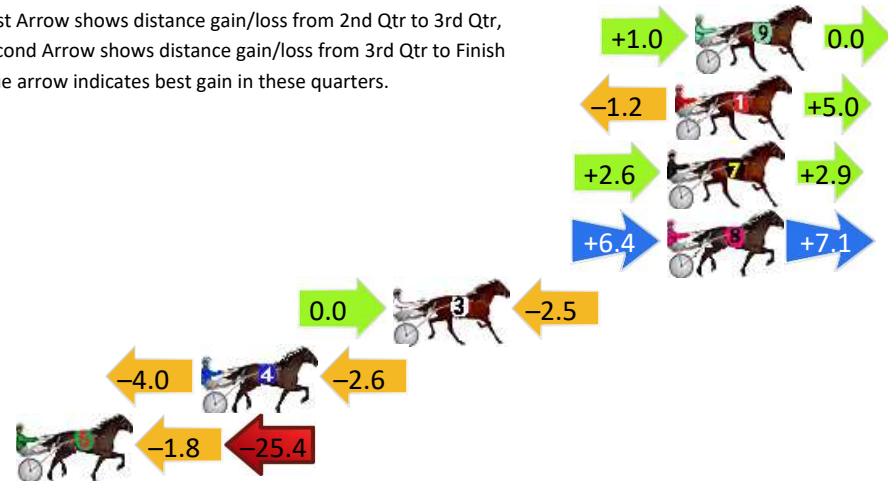

## Finish Position and metres gained

# Pinjarra Race 5 Distance 1177m

Monday, 17 June 2024

Gross Time: 1:24.00 MileRate: 1:54.85 LeadTime: 25.90s First Qtr: Second Qtr: Third Qtr: 28.10s Fourth Qtr: 30.00s

DATA TABLE: 800 / 400 Posi's are position from leader and (how wide the horse was at that position)

## Finish Position and metres gained

First Arrow shows distance gain/loss from 2nd Qtr to 3rd Qtr, Second Arrow shows distance gain/loss from 3rd Qtr to Finish  
Blue arrow indicates best gain in these quarters.