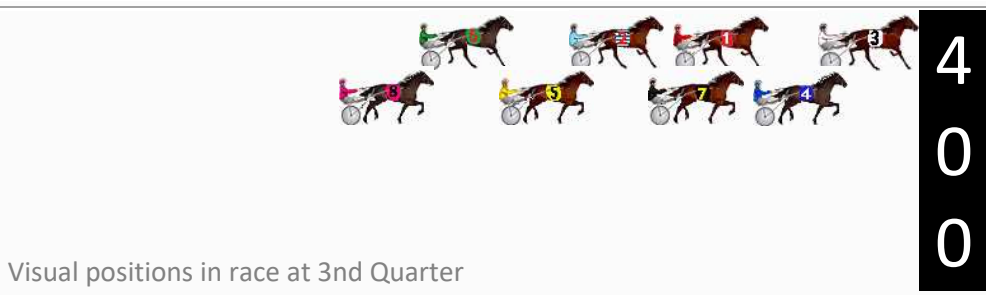

800

Visual positions in race at 2nd Quarter

400

Visual positions in race at 3rd Quarter

## Finish Position and metres gained

First Arrow shows distance gain/loss from 2nd Qtr to 3rd Qtr, Second Arrow shows distance gain/loss from 3rd Qtr to Finish  
Blue arrow indicates best gain in these quarters.