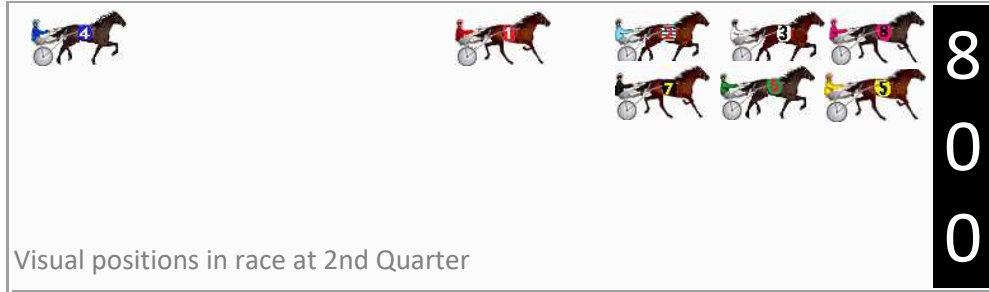

Pinjarra Race 4 Distance 1684m

Monday, 17 June 2024

Gross Time: 1:59.30 MileRate: 1:54.00 LeadTime: 5.30s First Qtr: 28.30s Second Qtr: 28.40s Third Qtr: 27.70s Fourth Qtr: 29.60s

DATA TABLE: 800 / 400 Posi's are position from leader and (how wide the horse was at that position)

No	Horse	Plc	Mar	800 Posi	400 Posi	Time	3rd Qtr	4th Qt
5	ATLAS THE TITAN	1	0.0m	0.2m (1)	0.0m (1)	1:59.30	27.69s	29.60s
3	LUNETTA	2	3.7m	4.0m (0)	5.8m (0)	1:59.59	27.83s	29.45s
2	WORLD SECRET	3	8.1m	8.6m (0)	9.2m (1)	1:59.93	27.75s	29.52s
8	CORK CAN RUN	4	12.0m	0.0m (0)	1.8m (0)	2:00.23	27.80s	30.35s
1	ALTAR	5	12.8m	15.0m (0)	12.2m (0)	2:00.29	27.50s	29.64s
7	WORLDS ABOVE	6	13.2m	8.6m (1)	6.2m (2)	2:00.32	27.51s	30.12s
6	SHES A MARE	7	14.6m	4.4m (1)	4.6m (1)	2:00.43	27.69s	30.34s
4	JIMMY ROCKS	8	63.6m	36.0m (0)	45.0m (0)	2:04.23	28.30s	30.97s

Finish Position and metres gained