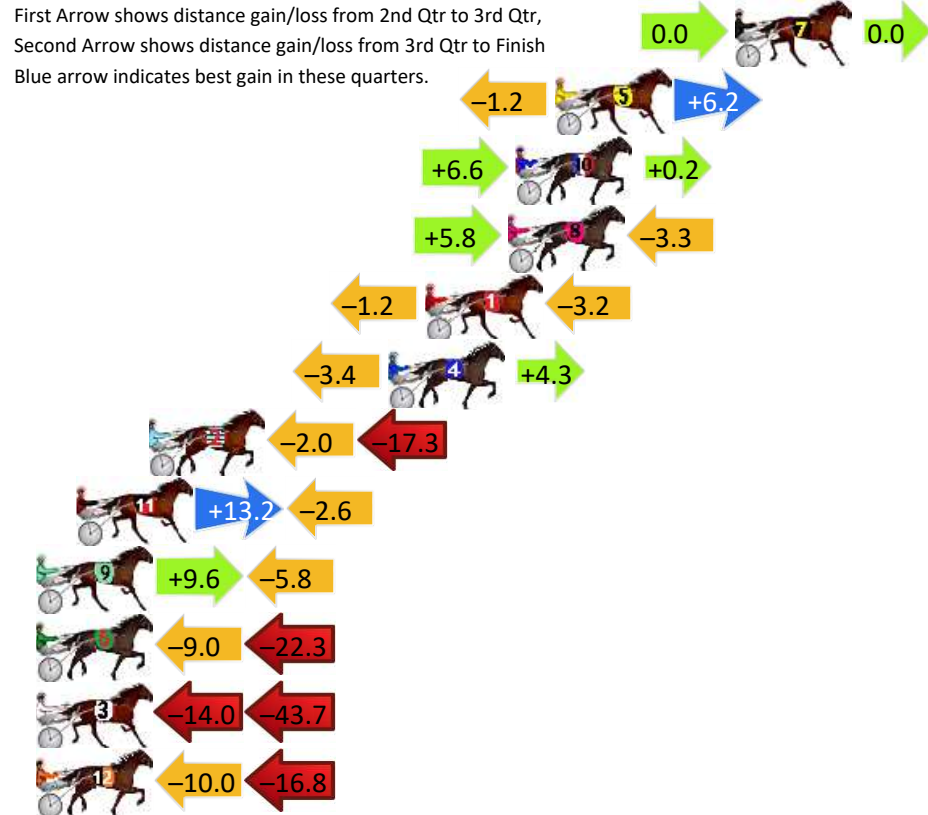

Pinjarra Race 1 Distance 2116m

Monday, 17 June 2024

Gross Time: 2:38.90 MileRate: 2:00.30 LeadTime: 40.70s First Qtr: 29.70s Second Qtr: 29.10s Third Qtr: 29.60s Fourth Qtr: 29.80s

DATA TABLE: 800 / 400 Posi's are position from leader and (how wide the horse was at that position)

No	Horse	Plc	Mar	800 Posi	400 Posi	Time	3rd Qtr	4th Qt
7	UPTOWN LAD	1	0.0m	0.0m (0)	0.0m (0)	2:38.90	29.60s	29.80s
5	ABUNDANCE	2	7.2m	12.2m (0)	13.4m (0)	2:39.46	29.69s	29.34s
10	THATS NOT MY GAIT	3	8.8m	15.6m (2)	9.0m (3)	2:39.59	29.11s	29.79s
8	ACE COMMANDER	4	9.1m	11.6m (2)	5.8m (1)	2:39.61	29.17s	30.04s
1	DREAMBIGAIMHIGH	5	12.4m	8.0m (0)	9.2m (2)	2:39.87	29.69s	30.04s
4	CHUMANI	6	13.9m	14.8m (1)	18.2m (0)	2:39.99	29.85s	29.48s
2	BONNIE RAE	7	23.5m	4.2m (0)	6.2m (0)	2:40.73	29.74s	31.08s
11	LINE THE STARZZZ	8	26.4m	37.0m (0)	23.8m (2)	2:40.96	28.62s	29.99s
9	ALDEBARAN SUNDOWN	9	29.2m	33.0m (0)	23.4m (1)	2:41.18	28.89s	30.23s
6	ELISH STAR	10	38.9m	7.6m (1)	16.6m (2)	2:41.94	30.26s	31.45s
3	NICKYS SON	11	60.3m	2.6m (1)	16.6m (1)	2:43.61	30.62s	33.04s
12	LUVAF LAIR	12	81.8m	55.0m (0)	65.0m (0)	2:45.29	30.33s	31.04s

Finish Position and metres gained