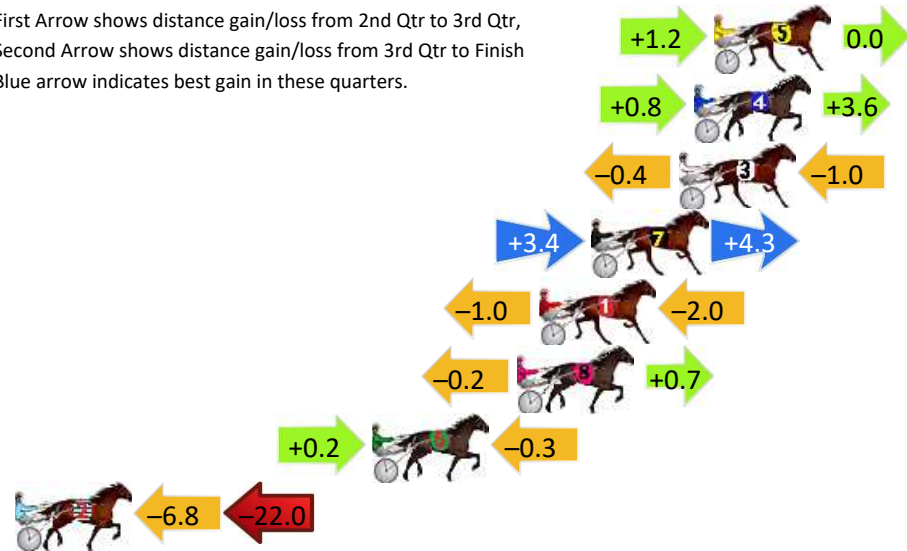

Pinjarra Race 8 Distance 2185m

Monday, 17 June 2024

Gross Time: 2:50.50 MileRate: 2:05.60 LeadTime: 45.30s First Qtr: 32.80s Second Qtr: 33.80s Third Qtr: 30.00s Fourth Qtr: 28.60s

DATA TABLE: 800 / 400 Posi's are position from leader and (how wide the horse was at that position)

No	Horse	Plc	Mar	800 Posi	400 Posi	Time	3rd Qtr	4th Qt
5	SHES A DACTYL	1	0.0m	1.2m (1)	0.0m (1)	2:50.50	29.91s	28.60s
4	BATAVIA JANE	2	0.8m	5.2m (1)	4.4m (1)	2:50.56	29.94s	28.34s
3	MIDWIFE CALLING	3	1.4m	0.0m (0)	0.4m (0)	2:50.61	30.03s	28.67s
7	EBEE AVIATOR	4	4.9m	12.6m (0)	9.2m (0)	2:50.87	29.74s	28.29s
1	LUCY HELEN	5	7.0m	4.0m (0)	5.0m (0)	2:51.03	30.08s	28.74s
8	MARLEDIE	6	7.9m	8.4m (0)	8.6m (1)	2:51.09	30.01s	28.55s
6	BETTOR BE BUCKS	7	13.7m	13.6m (1)	13.4m (1)	2:51.53	29.99s	28.62s
2	IM TOILER	8	38.2m	9.4m (1)	16.2m (2)	2:53.37	30.53s	30.16s

Finish Position and metres gained

First Arrow shows distance gain/loss from 2nd Qtr to 3rd Qtr, Second Arrow shows distance gain/loss from 3rd Qtr to Finish
Blue arrow indicates best gain in these quarters.

800

Visual positions in race at 2nd Quarter