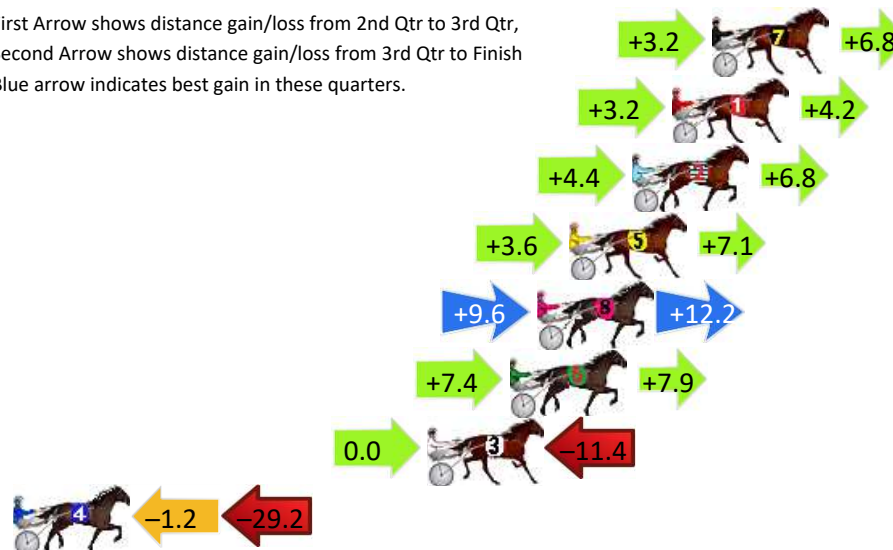

## Finish Position and metres gained

First Arrow shows distance gain/loss from 2nd Qtr to 3rd Qtr,  
Second Arrow shows distance gain/loss from 3rd Qtr to Finish  
Blue arrow indicates best gain in these quarters.

800

Visual positions in race at 2nd Quarter

400

Visual positions in race at 3rd Quarter

# Pinjarra Race 7 Distance 1177m

Monday, 17 June 2024

Gross Time: 1:20.90 MileRate: 1:50.60 LeadTime: 24.60s First Qtr: Second Qtr: Third Qtr: 27.10s Fourth Qtr: 29.20s

DATA TABLE: 800 / 400 Posi's are position from leader and (how wide the horse was at that position)