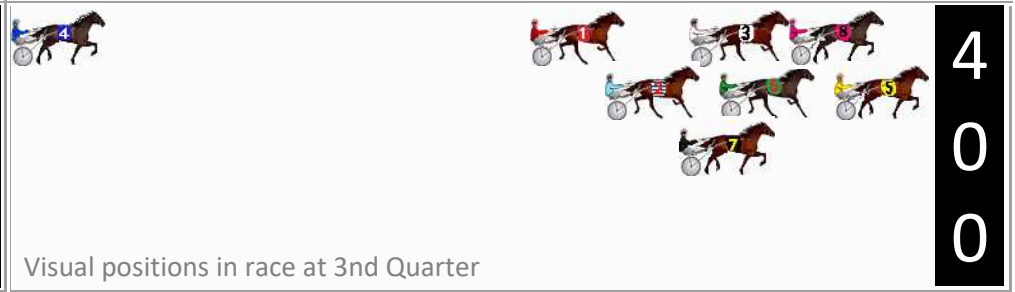

Pinjarra Race 4 Distance 1684m

Monday, 17 June 2024

Gross Time: 1:59.30 MileRate: 1:54.00 LeadTime: 5.30s First Qtr: 28.30s Second Qtr: 28.40s Third Qtr: 27.70s Fourth Qtr: 29.60s

DATA TABLE: 800 / 400 Posi's are position from leader and (how wide the horse was at that position)

No	Horse	Plc	Mar	800 Posi	400 Posi	Time	3rd Qtr	4th Qt
5	ATLAS THE TITAN	1	0.0m	0.2m (1)	0.0m (1)	1:59.30	27.69s	29.60s
3	LUNETTA	2	3.7m	4.0m (0)	5.8m (0)	1:59.59	27.83s	29.45s
2	WORLD SECRET	3	8.1m	8.6m (0)	9.2m (1)	1:59.93	27.75s	29.52s
8	CORK CAN RUN	4	12.0m	0.0m (0)	1.8m (0)	2:00.23	27.80s	30.35s
1	ALTAR	5	12.8m	15.0m (0)	12.2m (0)	2:00.29	27.50s	29.64s
7	WORLDS ABOVE	6	13.2m	8.6m (1)	6.2m (2)	2:00.32	27.51s	30.12s
6	SHES A MARE	7	14.6m	4.4m (1)	4.6m (1)	2:00.43	27.69s	30.34s
4	JIMMY ROCKS	8	63.6m	36.0m (0)	45.0m (0)	2:04.23	28.30s	30.97s

Finish Position and metres gained