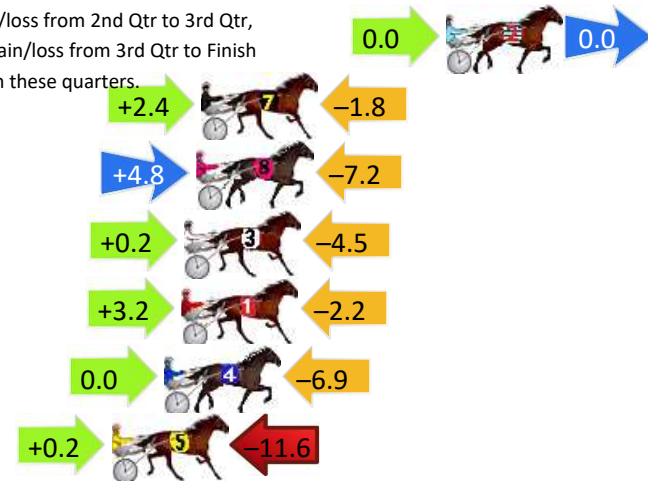

Pinjarra Race 9 Distance 1177m

Monday, 17 June 2024

Gross Time: 1:22.10 MileRate: 1:52.20 LeadTime: 25.60s First Qtr: Second Qtr: Third Qtr: 29.00s Fourth Qtr: 27.50s

DATA TABLE: 800 / 400 Posi's are position from leader and (how wide the horse was at that position)

No	Horse	Plc	Mar	800 Posi	400 Posi	Time	3rd Qtr	4th Qt
2	ALTA QUEEN	1	0.0m	0.0m (0)	0.0m (0)	1:22.10	29.00s	27.50s
7	MISS SASSY	2	9.8m	10.4m (1)	8.0m (2)	1:22.81	28.83s	27.62s
8	HEAVENLY WAGE	3	10.0m	7.6m (2)	2.8m (2)	1:22.82	28.68s	27.99s
3	ETON ROCK	4	10.5m	6.2m (1)	6.0m (1)	1:22.86	28.99s	27.81s
1	THE FALCON PRINCE	5	10.6m	11.6m (0)	8.4m (0)	1:22.87	28.78s	27.65s
4	THEYCALL ME STOOGEE	6	11.3m	4.4m (0)	4.4m (0)	1:22.92	29.01s	27.97s
5	BENJI	7	13.4m	2.0m (1)	1.8m (1)	1:23.07	29.01s	28.29s

Finish Position and metres gained

First Arrow shows distance gain/loss from 2nd Qtr to 3rd Qtr, Second Arrow shows distance gain/loss from 3rd Qtr to Finish
Blue arrow indicates best gain in these quarters.

800

Visual positions in race at 2nd Quarter