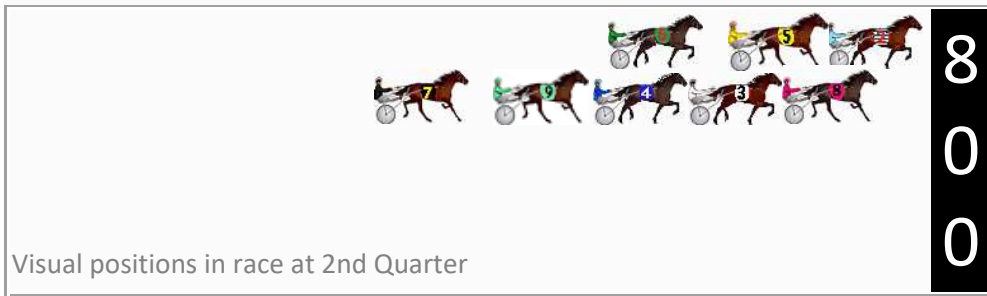

## Finish Position and metres gained

First Arrow shows distance gain/loss from 2nd Qtr to 3rd Qtr, Second Arrow shows distance gain/loss from 3rd Qtr to Finish Blue arrow indicates best gain in these quarters.