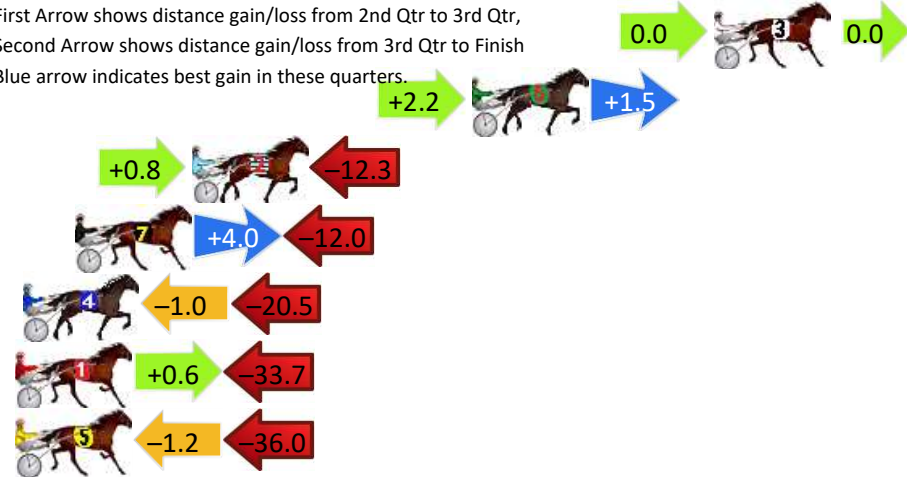

## Finish Position and metres gained

First Arrow shows distance gain/loss from 2nd Qtr to 3rd Qtr,  
Second Arrow shows distance gain/loss from 3rd Qtr to Finish  
Blue arrow indicates best gain in these quarters.

# Pinjarra Race 6 Distance 2185m

Monday, 17 June 2024

Gross Time: 2:38.60 MileRate: 1:56.80 LeadTime: 42.10s First Qtr: 30.50s Second Qtr: 29.20s Third Qtr: 28.40s Fourth Qtr: 28.40s

DATA TABLE: 800 / 400 Posi's are position from leader and (how wide the horse was at that position)