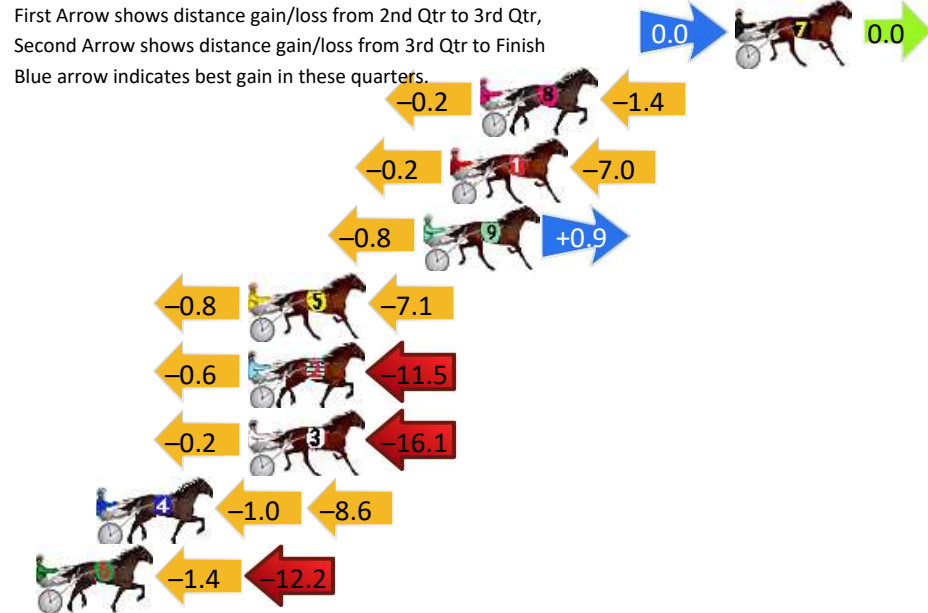

Pinjarra Race 2 Distance 2185m

Monday, 17 June 2024

Gross Time: 2:43.30 MileRate: 2:00.20 LeadTime: 45.30s First Qtr: 29.50s Second Qtr: 31.40s Third Qtr: 29.40s Fourth Qtr: 27.70s

DATA TABLE: 800 / 400 Posi's are position from leader and (how wide the horse was at that position)

No	Horse	Plc	Mar	800 Posi	400 Posi	Time	3rd Qtr	4th Qt
7	CAPTAIN SAID SO	1	0.0m	0.0m (0)	0.0m (0)	2:43.30	29.40s	27.70s
8	SAVE ME	2	10.2m	8.6m (0)	8.8m (0)	2:44.04	29.42s	27.80s
1	CIGANDA	3	11.4m	4.2m (0)	4.4m (0)	2:44.13	29.43s	28.18s
9	RUN BOB RUN	4	12.5m	12.6m (0)	13.4m (0)	2:44.21	29.45s	27.64s
5	TWILIGHT TANGO	5	19.5m	11.6m (1)	12.4m (1)	2:44.72	29.47s	28.19s
2	CRUNCH THE NUMBERS	6	19.5m	7.4m (1)	8.0m (1)	2:44.72	29.47s	28.49s
3	SHOOBEES DOUBLE	6	19.5m	3.2m (1)	3.4m (1)	2:44.72	29.45s	28.81s
4	CENT TO KANSAS	8	25.6m	16.0m (1)	17.0m (1)	2:45.17	29.49s	28.29s
6	WORLD COMBINATION	9	30.2m	16.6m (0)	18.0m (0)	2:45.50	29.53s	28.54s

Finish Position and metres gained

800

Visual positions in race at 2nd Quarter