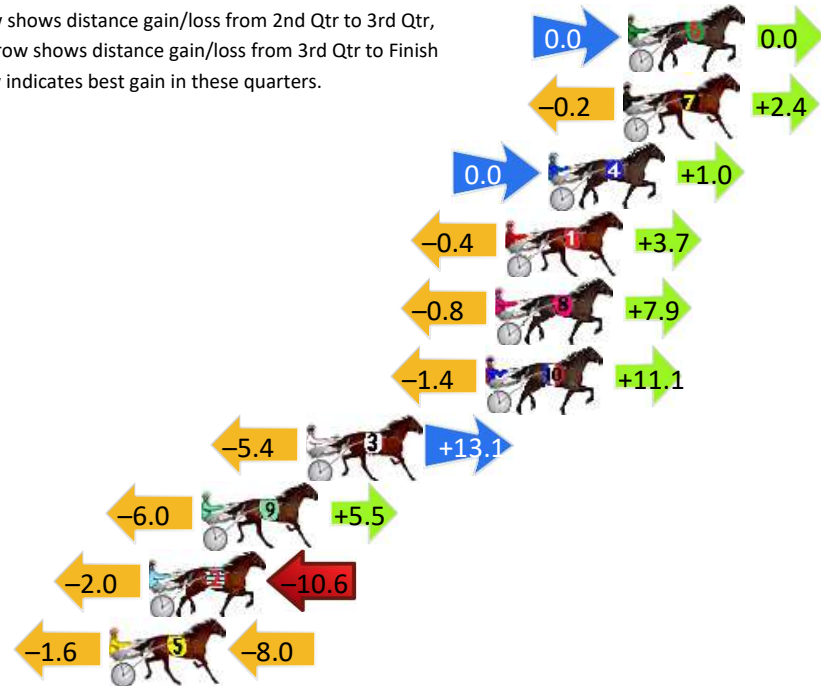

Bunbury Race 7 Distance 2100m

Saturday, 15 June 2024

Gross Time: 2:38.90 MileRate: 2:01.80 LeadTime: 36.30s First Qtr: 32.90s Second Qtr: 30.90s Third Qtr: 28.90s Fourth Qtr: 29.90s

DATA TABLE: 800 / 400 Posi's are position from leader and (how wide the horse was at that position)

No	Horse	Plc	Mar	800 Posi	400 Posi	Time	3rd Qtr	4th Qt
6	BORTOLO	1	0.0m	0.0m (0)	0.0m (0)	2:38.90	28.90s	29.90s
7	FOLLOW THE JEWELS	2	0.2m	2.4m (1)	2.6m (1)	2:38.92	28.92s	29.72s
4	STAR OF THE GALAXY	3	3.2m	4.2m (0)	4.2m (0)	2:39.15	28.90s	29.83s
1	SUGAR BOO	4	4.9m	8.2m (0)	8.6m (0)	2:39.28	28.93s	29.62s
8	INEEDA DRINK	5	5.3m	12.4m (0)	13.2m (1)	2:39.32	28.97s	29.31s
10	IDONTWANABEAPIRATE	6	5.7m	15.4m (1)	16.8m (2)	2:39.35	29.02s	29.07s
3	MAPLE MAREE	7	12.9m	20.6m (0)	26.0m (0)	2:39.91	29.31s	28.93s
9	CAPPY THE FIREY	8	17.1m	16.6m (0)	22.6m (1)	2:40.24	29.35s	29.49s
2	BLIND EDITION	9	19.2m	6.6m (1)	8.6m (1)	2:40.40	29.03s	30.69s
5	JUST A HAPPY MAN	10	20.8m	11.2m (1)	12.8m (2)	2:40.53	29.01s	30.49s

Finish Position and metres gained

First Arrow shows distance gain/loss from 2nd Qtr to 3rd Qtr, Second Arrow shows distance gain/loss from 3rd Qtr to Finish
Blue arrow indicates best gain in these quarters.

800

Visual positions in race at 2nd Quarter