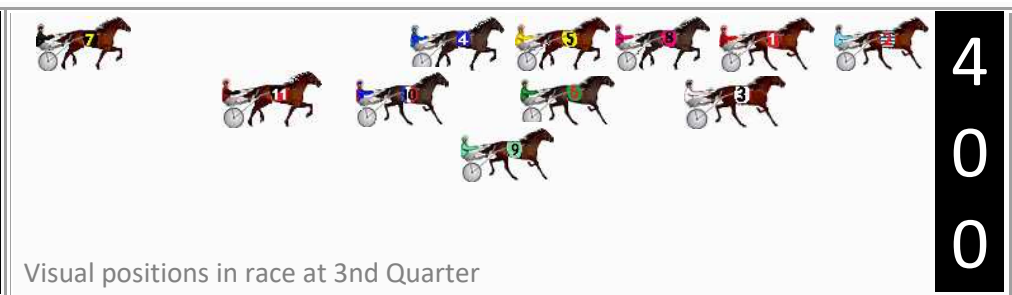

Bunbury Race 1 Distance 1609m

Saturday, 15 June 2024

Gross Time: 1:56.10 MileRate: 1:56.10 LeadTime: 0.00s First Qtr: 29.70s Second Qtr: 29.40s Third Qtr: 28.10s Fourth Qtr: 28.90s

DATA TABLE: 800 / 400 Posi's are position from leader and (how wide the horse was at that position)

No	Horse	Plc	Mar	800 Posi	400 Posi	Time	3rd Qtr	4th Qt
2	SOHO CONFIDENTIAL	1	0.0m	0.0m (0)	0.0m (0)	1:56.10	28.10s	28.90s
5	IMMACHULATE	2	4.6m	13.6m (0)	12.8m (0)	1:56.45	28.05s	28.31s
9	FLYIN DISCO	3	5.0m	15.2m (1)	15.0m (2)	1:56.48	28.10s	28.18s
4	YOUR GRACE	4	6.5m	17.8m (0)	17.0m (0)	1:56.59	28.05s	28.15s
8	ASHIMA	5	6.6m	8.6m (0)	8.8m (0)	1:56.60	28.12s	28.74s
1	READY TO ATTACK	6	8.2m	4.0m (0)	4.6m (0)	1:56.72	28.14s	29.16s
6	HEART OF SAHARA	7	16.3m	10.6m (1)	12.6m (1)	1:57.34	28.24s	29.17s
3	BILLYJAMES	8	16.5m	5.2m (1)	6.0m (1)	1:57.35	28.15s	29.65s
10	ALEXANDRA THEGREAT	9	18.7m	19.2m (1)	19.2m (1)	1:57.52	28.10s	28.86s
11	THE BATMOBILE	10	22.1m	23.8m (1)	24.6m (1)	1:57.78	28.16s	28.72s
7	ZACHARY MARC	11	38.8m	35.0m (0)	32.0m (0)	1:59.04	27.88s	29.39s

Finish Position and metres gained