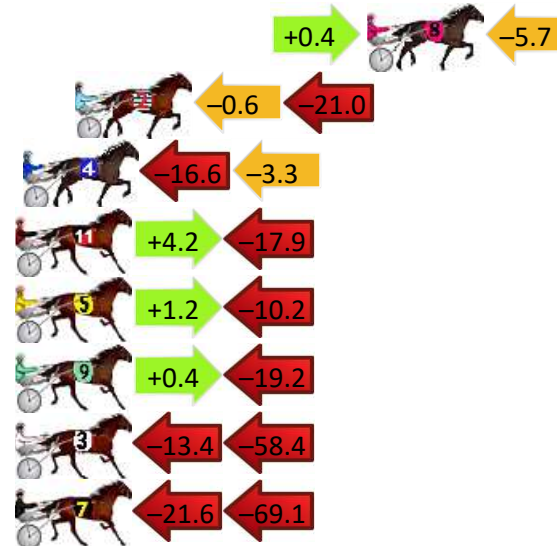

No	Horse	Plc	Mar	800 Posi	400 Posi	Time	3rd Qtr	4th Qt
2	SOHO CONFIDENTIAL	1	0.0m	0.0m (0)	0.0m (0)	1:56.10	28.10s	28.90s
5	IMMACHULATE	2	4.6m	13.6m (0)	12.8m (0)	1:56.45	28.05s	28.31s
9	FLYIN DISCO	3	5.0m	15.2m (1)	15.0m (2)	1:56.48	28.10s	28.18s
4	YOUR GRACE	4	6.5m	17.8m (0)	17.0m (0)	1:56.59	28.05s	28.15s
8	ASHIMA	5	6.6m	8.6m (0)	8.8m (0)	1:56.60	28.12s	28.74s
1	READY TO ATTACK	6	8.2m	4.0m (0)	4.6m (0)	1:56.72	28.14s	29.16s
6	HEART OF SAHARA	7	16.3m	10.6m (1)	12.6m (1)	1:57.34	28.24s	29.17s
3	BILLYJAMES	8	16.5m	5.2m (1)	6.0m (1)	1:57.35	28.15s	29.65s
10	ALEXANDRA THEGREAT	9	18.7m	19.2m (1)	19.2m (1)	1:57.52	28.10s	28.86s
11	THE BATMOBILE	10	22.1m	23.8m (1)	24.6m (1)	1:57.78	28.16s	28.72s
7	ZACHARY MARC	11	38.8m	35.0m (0)	32.0m (0)	1:59.04	27.88s	29.39s

DATA TABLE: 800 / 400 Posi's are position from leader and (how wide the horse was at that position)

No	Horse	Plc	Mar	800 Posi	400 Posi	Time	3rd Qtr	4th Qt
10	BETTOR ARCADE	1	0.0m	12.0m (1)	0.0m (1)	2:31.70	28.24s	28.30s
12	PETES HONOUR	2	0.1m	16.4m (2)	4.0m (2)	2:31.71	28.21s	28.03s
6	CABERNEIGH	3	0.4m	0.0m (0)	0.2m (0)	2:31.73	29.11s	28.31s
8	SOHO SKYFALL	4	13.9m	8.6m (0)	8.2m (2)	2:32.73	29.08s	28.70s
2	PERFECT MOVE	5	25.6m	4.0m (0)	4.6m (1)	2:33.60	29.16s	29.78s
4	MIKI MADE MONTY	6	27.7m	7.8m (1)	24.4m (2)	2:33.76	30.29s	28.53s
11	SONIC SEELSTER	7	31.7m	18.0m (0)	13.8m (1)	2:34.06	28.82s	29.56s
5	RAJAH ROCKS	8	32.4m	23.4m (0)	22.2m (0)	2:34.11	29.02s	29.02s
9	OURFIRSTIMPRESSIO N	9	32.8m	14.0m (0)	13.6m (0)	2:34.14	29.09s	29.65s
3	INFINITE MERIT	10	88.6m	16.8m (1)	30.2m (1)	2:38.29	30.11s	32.41s
7	ARTFUL MIKI	11	94.5m	3.8m (1)	25.4m (1)	2:38.73	30.71s	33.16s

Finish Position and metres gained

First Arrow shows distance gain/loss from 2nd Qtr to 3rd Qtr, Second Arrow shows distance gain/loss from 3rd Qtr to Finish
Blue arrow indicates best gain in these quarters.