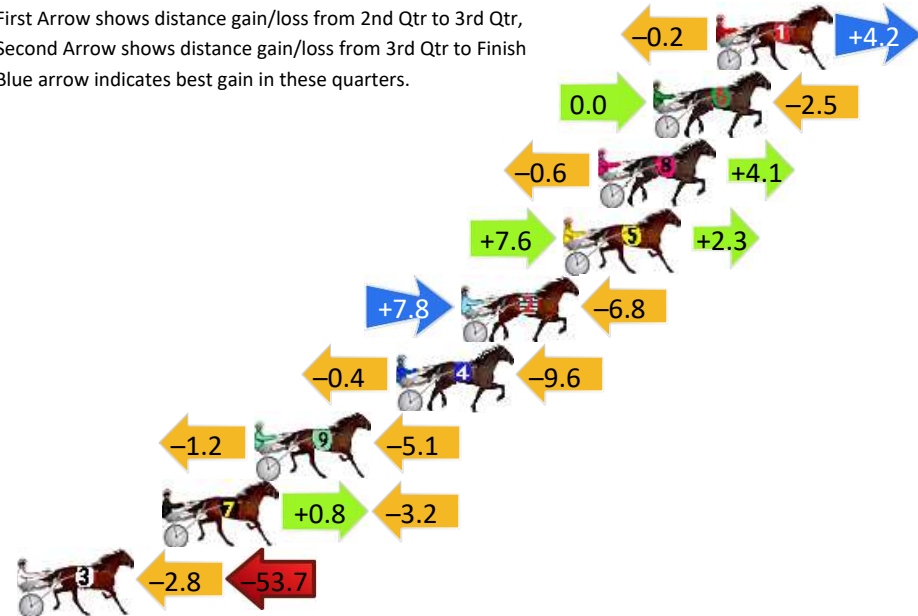

Finish Position and metres gained

First Arrow shows distance gain/loss from 2nd Qtr to 3rd Qtr, Second Arrow shows distance gain/loss from 3rd Qtr to Finish
Blue arrow indicates best gain in these quarters.

800

Visual positions in race at 2nd Quarter

400

Visual positions in race at 3rd Quarter

Bunbury Race 5 Distance 2100m

Saturday, 15 June 2024

Gross Time: 2:34.60 MileRate: 1:58.50 LeadTime: 36.40s First Qtr: 31.00s Second Qtr: 30.30s Third Qtr: 28.30s Fourth Qtr: 28.60s

DATA TABLE: 800 / 400 Posi's are position from leader and (how wide the horse was at that position)

No	Horse	Plc	Mar	800 Posi	400 Posi	Time	3rd Qtr	4th Qt
1	CRY HAVOC	1	0.0m	4.0m (0)	4.2m (0)	2:34.60	28.32s	28.30s
6	TANTABIDDI	2	2.5m	0.0m (0)	0.0m (0)	2:34.79	28.30s	28.78s
8	I SEE FIRE	3	4.7m	8.2m (0)	8.8m (0)	2:34.95	28.34s	28.31s
5	THE BEAUDSTER	4	6.1m	16.0m (1)	8.4m (2)	2:35.06	27.76s	28.44s
2	KOPPER KOTE	5	10.2m	11.2m (1)	3.4m (2)	2:35.37	27.75s	29.08s
4	TAHI	6	12.8m	2.8m (1)	3.2m (1)	2:35.56	28.32s	29.28s
9	LUCIENNE	7	18.5m	12.2m (0)	13.4m (0)	2:35.99	28.38s	28.96s
7	THE MIGHTY WARRIOR	8	22.2m	19.8m (0)	19.0m (0)	2:36.27	28.24s	28.83s
3	TIMES TICKIN	9	63.3m	6.8m (1)	9.6m (1)	2:39.35	28.48s	32.42s

Finish Position and metres gained

First Arrow shows distance gain/loss from 2nd Qtr to 3rd Qtr, Second Arrow shows distance gain/loss from 3rd Qtr to Finish. Blue arrow indicates best gain in these quarters.