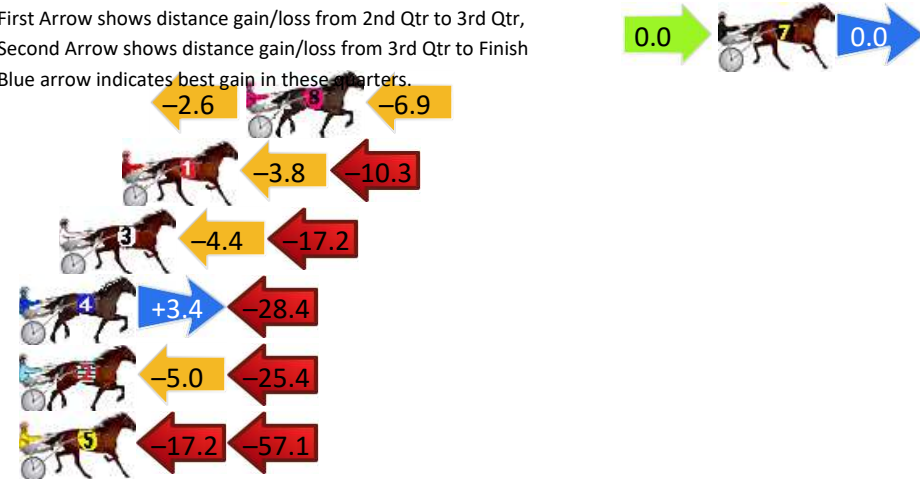

Finish Position and metres gained

First Arrow shows distance gain/loss from 2nd Qtr to 3rd Qtr, Second Arrow shows distance gain/loss from 3rd Qtr to Finish. Blue arrow indicates best gain in these quarters.

800

Visual positions in race at 2nd Quarter

400

Visual positions in race at 3rd Quarter

Bunbury Race 6 Distance 2100m

Saturday, 15 June 2024

Gross Time: 2:34.70 MileRate: 1:58.50 LeadTime: 36.20s First Qtr: 31.10s Second Qtr: 30.20s Third Qtr: 28.30s Fourth Qtr: 28.90s

DATA TABLE: 800 / 400 Posi's are position from leader and (how wide the horse was at that position)

No	Horse	Plc	Mar	800 Posi	400 Posi	Time	3rd Qtr	4th Qt
7	SPICE PACKAGE	1	0.0m	0.0m (0)	0.0m (0)	2:34.70	28.30s	28.90s
8	PUSHBUTTON ROCK	2	18.9m	9.4m (1)	12.0m (2)	2:36.13	28.48s	29.40s
1	FUNKY MUSIC	3	23.9m	9.8m (0)	13.6m (1)	2:36.51	28.56s	29.64s
3	SIMPLYTHEBEST	4	26.4m	4.8m (0)	9.2m (0)	2:36.70	28.60s	30.14s
4	MANEA	5	37.6m	12.6m (2)	9.2m (1)	2:37.55	28.04s	30.94s
2	CAPITOL DAWN	6	44.0m	13.6m (1)	18.6m (0)	2:38.04	28.64s	30.72s
5	KRAFTY LOUISE	7	79.7m	5.4m (1)	22.6m (1)	2:40.74	29.48s	33.00s