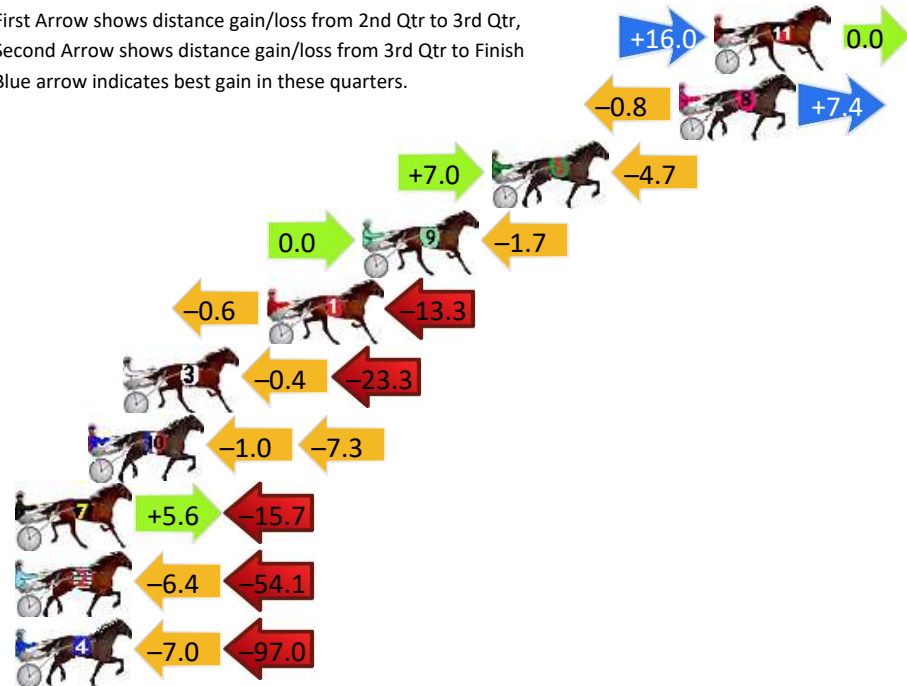

Finish Position and metres gained

First Arrow shows distance gain/loss from 2nd Qtr to 3rd Qtr, Second Arrow shows distance gain/loss from 3rd Qtr to Finish
Blue arrow indicates best gain in these quarters.

DATA TABLE: 800 / 400 Posi's are position from leader and (how wide the horse was at that position)

No	Horse	Plc	Mar	800 Posi	400 Posi	Time	3rd Qtr	4th Qt
11	PRINCE OF PAIN	1	0.0m	16.0m (1)	0.0m (1)	1:55.00	27.48s	27.90s
8	ISLAND TEE REX	2	1.4m	8.0m (0)	8.8m (1)	1:55.10	28.65s	27.39s
6	SKIPPIN CLASS	3	8.9m	11.2m (1)	4.2m (1)	1:55.65	28.11s	28.23s
9	SWEET DUNCAN	4	14.1m	12.4m (0)	12.4m (0)	1:56.03	28.60s	28.02s
1	IMAHERO	5	17.9m	4.0m (0)	4.6m (0)	1:56.31	28.65s	28.82s
3	KEAYANG YUKON	6	23.7m	0.0m (0)	0.4m (0)	1:56.74	28.65s	29.52s
10	MANGO TANGO	7	25.1m	16.8m (0)	17.8m (0)	1:56.84	28.68s	28.41s
7	ROLLYOUROWN	8	30.5m	20.4m (1)	14.8m (2)	1:57.24	28.22s	28.99s
2	HEEZ TRUE BLUE	9	67.7m	7.2m (1)	13.6m (1)	1:59.97	29.10s	31.65s
4	STAPLETON	10	106.8m	2.8m (1)	9.8m (2)	2:02.83	29.18s	34.63s