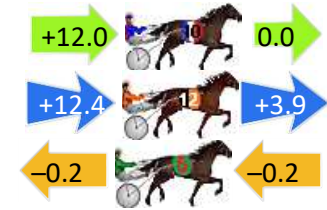

Finish Position and metres gained

First Arrow shows distance gain/loss from 2nd Qtr to 3rd Qtr, Second Arrow shows distance gain/loss from 3rd Qtr to Finish
Blue arrow indicates best gain in these quarters.