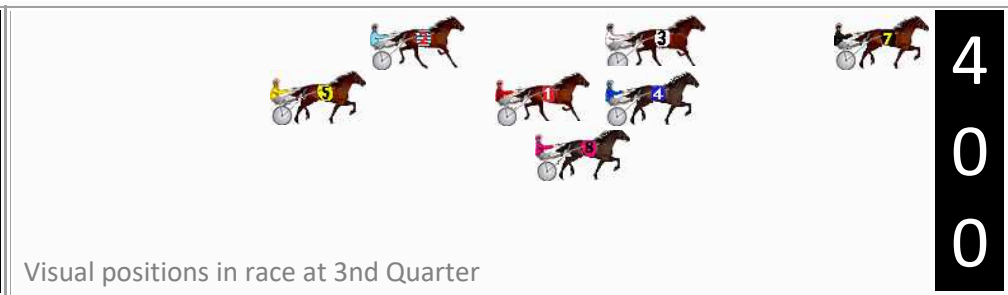

Bunbury Race 6 Distance 2100m

Saturday, 15 June 2024

Gross Time: 2:34.70 MileRate: 1:58.50 LeadTime: 36.20s First Qtr: 31.10s Second Qtr: 30.20s Third Qtr: 28.30s Fourth Qtr: 28.90s

DATA TABLE: 800 / 400 Posi's are position from leader and (how wide the horse was at that position)

No	Horse	Plc	Mar	800 Posi	400 Posi	Time	3rd Qtr	4th Qt
7	SPICE PACKAGE	1	0.0m	0.0m (0)	0.0m (0)	2:34.70	28.30s	28.90s
8	PUSHBUTTON ROCK	2	18.9m	9.4m (1)	12.0m (2)	2:36.13	28.48s	29.40s
1	FUNKY MUSIC	3	23.9m	9.8m (0)	13.6m (1)	2:36.51	28.56s	29.64s
3	SIMPLYTHEBEST	4	26.4m	4.8m (0)	9.2m (0)	2:36.70	28.60s	30.14s
4	MANEA	5	37.6m	12.6m (2)	9.2m (1)	2:37.55	28.04s	30.94s
2	CAPITOL DAWN	6	44.0m	13.6m (1)	18.6m (0)	2:38.04	28.64s	30.72s
5	KRAFTY LOUISE	7	79.7m	5.4m (1)	22.6m (1)	2:40.74	29.48s	33.00s

Finish Position and metres gained

First Arrow shows distance gain/loss from 2nd Qtr to 3rd Qtr, Second Arrow shows distance gain/loss from 3rd Qtr to Finish. Blue arrow indicates best gain in these quarters.