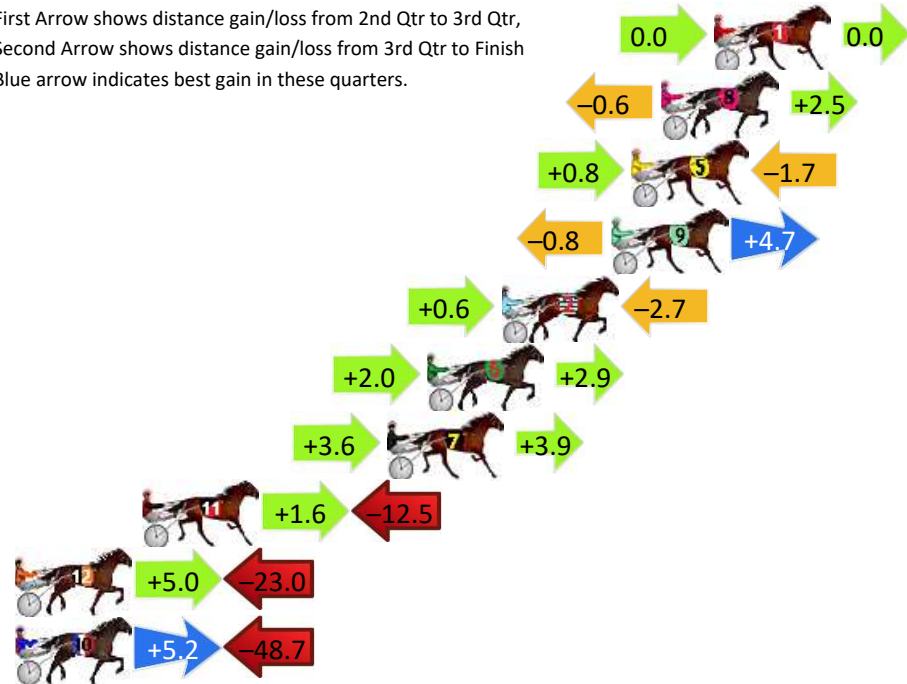

Finish Position and metres gained

First Arrow shows distance gain/loss from 2nd Qtr to 3rd Qtr, Second Arrow shows distance gain/loss from 3rd Qtr to Finish
Blue arrow indicates best gain in these quarters.

800

Visual positions in race at 2nd Quarter

400

Visual positions in race at 3rd Quarter

Bunbury Race 4 Distance 2569m

Saturday, 15 June 2024

Gross Time: 3:09.90 MileRate: 1:59.00 LeadTime: 73.90s First Qtr: 30.20s Second Qtr: 30.40s Third Qtr: 27.60s Fourth Qtr: 27.80s

DATA TABLE: 800 / 400 Posi's are position from leader and (how wide the horse was at that position)

No	Horse	Plc	Mar	800 Posi	400 Posi	Time	3rd Qtr	4th Qt
1	GULLY GUM	1	0.0m	0.0m (0)	0.0m (0)	3:09.90	27.60s	27.80s
8	SMOKEYS SHADOW	2	2.1m	4.0m (0)	4.6m (0)	3:10.05	27.64s	27.63s
5	CROWD CONTROL	3	3.3m	2.4m (1)	1.6m (1)	3:10.14	27.54s	27.92s
9	COLD HARD CASH	4	4.1m	8.0m (0)	8.8m (0)	3:10.20	27.66s	27.48s
2	IM LORD LOGAN	5	8.5m	6.4m (1)	5.8m (1)	3:10.52	27.56s	27.99s
6	FLAMETREE	6	11.5m	16.4m (0)	14.4m (0)	3:10.74	27.46s	27.60s
7	MASTER LEIGHTON	7	13.1m	20.6m (0)	17.0m (1)	3:10.86	27.35s	27.53s
11	TORPEDO ROCK	8	22.9m	12.0m (0)	10.4m (1)	3:11.57	27.49s	28.66s
12	GOLD HORSESHOE	9	31.8m	13.8m (2)	8.8m (2)	3:12.22	27.25s	29.39s
10	ME FLASH	10	53.3m	9.8m (2)	4.6m (2)	3:13.80	27.23s	31.17s