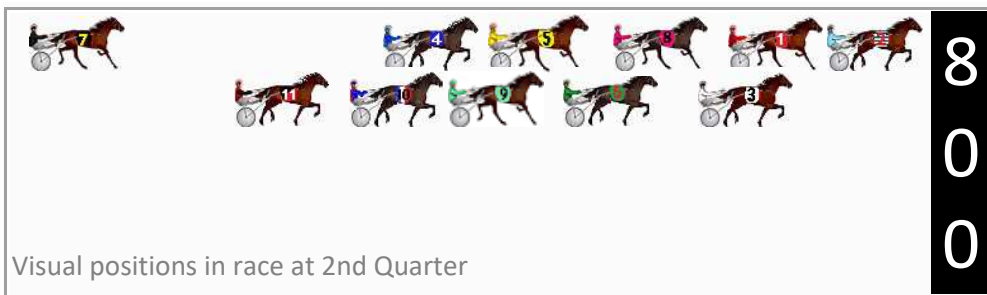

Bunbury Race 1 Distance 1609m

Saturday, 15 June 2024

Gross Time: 1:56.10 MileRate: 1:56.10 LeadTime: 0.00s First Qtr: 29.70s Second Qtr: 29.40s Third Qtr: 28.10s Fourth Qtr: 28.90s

DATA TABLE: 800 / 400 Posi's are position from leader and (how wide the horse was at that position)

No	Horse	Plc	Mar	800 Posi	400 Posi	Time	3rd Qtr	4th Qt
2	SOHO CONFIDENTIAL	1	0.0m	0.0m (0)	0.0m (0)	1:56.10	28.10s	28.90s
5	IMMACHULATE	2	4.6m	13.6m (0)	12.8m (0)	1:56.45	28.05s	28.31s
9	FLYIN DISCO	3	5.0m	15.2m (1)	15.0m (2)	1:56.48	28.10s	28.18s
4	YOUR GRACE	4	6.5m	17.8m (0)	17.0m (0)	1:56.59	28.05s	28.15s
8	ASHIMA	5	6.6m	8.6m (0)	8.8m (0)	1:56.60	28.12s	28.74s
1	READY TO ATTACK	6	8.2m	4.0m (0)	4.6m (0)	1:56.72	28.14s	29.16s
6	HEART OF SAHARA	7	16.3m	10.6m (1)	12.6m (1)	1:57.34	28.24s	29.17s
3	BILLYJAMES	8	16.5m	5.2m (1)	6.0m (1)	1:57.35	28.15s	29.65s
10	ALEXANDRA THEGREAT	9	18.7m	19.2m (1)	19.2m (1)	1:57.52	28.10s	28.86s
11	THE BATMOBILE	10	22.1m	23.8m (1)	24.6m (1)	1:57.78	28.16s	28.72s
7	ZACHARY MARC	11	38.8m	35.0m (0)	32.0m (0)	1:59.04	27.88s	29.39s

Finish Position and metres gained