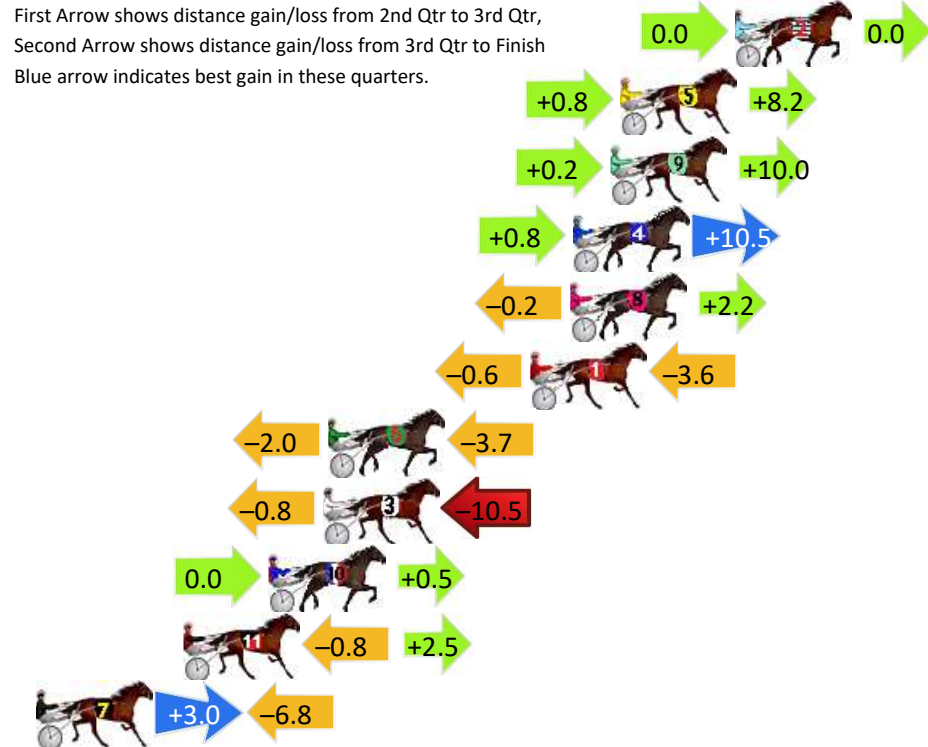

Bunbury Race 1 Distance 1609m

Saturday, 15 June 2024

Gross Time: 1:56.10 MileRate: 1:56.10 LeadTime: 0.00s First Qtr: 29.70s Second Qtr: 29.40s Third Qtr: 28.10s Fourth Qtr: 28.90s

DATA TABLE: 800 / 400 Posi's are position from leader and (how wide the horse was at that position)

No	Horse	Plc	Mar	800 Posi	400 Posi	Time	3rd Qtr	4th Qt
2	SOHO CONFIDENTIAL	1	0.0m	0.0m (0)	0.0m (0)	1:56.10	28.10s	28.90s
5	IMMACHULATE	2	4.6m	13.6m (0)	12.8m (0)	1:56.45	28.05s	28.31s
9	FLYIN DISCO	3	5.0m	15.2m (1)	15.0m (2)	1:56.48	28.10s	28.18s
4	YOUR GRACE	4	6.5m	17.8m (0)	17.0m (0)	1:56.59	28.05s	28.15s
8	ASHIMA	5	6.6m	8.6m (0)	8.8m (0)	1:56.60	28.12s	28.74s
1	READY TO ATTACK	6	8.2m	4.0m (0)	4.6m (0)	1:56.72	28.14s	29.16s
6	HEART OF SAHARA	7	16.3m	10.6m (1)	12.6m (1)	1:57.34	28.24s	29.17s
3	BILLYJAMES	8	16.5m	5.2m (1)	6.0m (1)	1:57.35	28.15s	29.65s
10	ALEXANDRA THEGREAT	9	18.7m	19.2m (1)	19.2m (1)	1:57.52	28.10s	28.86s
11	THE BATMOBILE	10	22.1m	23.8m (1)	24.6m (1)	1:57.78	28.16s	28.72s
7	ZACHARY MARC	11	38.8m	35.0m (0)	32.0m (0)	1:59.04	27.88s	29.39s

Finish Position and metres gained