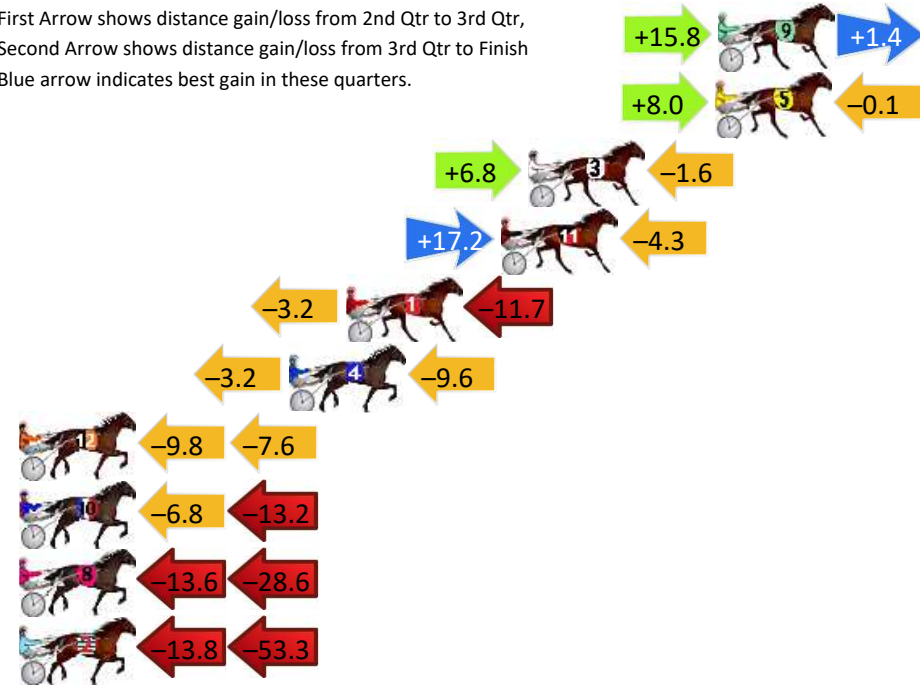

Pinjarra Race 1 Distance 1684m

Monday, 10 June 2024

Gross Time: 2:01.20 MileRate: 1:55.90 LeadTime: 5.30s First Qtr: 27.90s Second Qtr: 28.80s Third Qtr: 28.80s Fourth Qtr: 30.40s

DATA TABLE: 800 / 400 Posi's are position from leader and (how wide the horse was at that position)

Finish Position and metres gained

First Arrow shows distance gain/loss from 2nd Qtr to 3rd Qtr, Second Arrow shows distance gain/loss from 3rd Qtr to Finish Blue arrow indicates best gain in these quarters.

Pinjarra Race 10 Distance 2185m

Monday, 10 June 2024

Gross Time: 2:39.80 MileRate: 1:57.70 LeadTime: 42.40s First Qtr: 30.60s Second Qtr: 31.10s Third Qtr: 28.00s Fourth Qtr: 27.70s

DATA TABLE: 800 / 400 Posi's are position from leader and (how wide the horse was at that position)