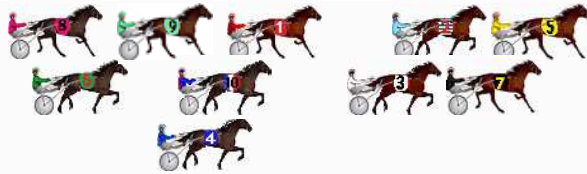

Pinjarra Race 5 Distance 2185m

Monday, 10 June 2024

Gross Time: 2:43.10 MileRate: 2:00.10 LeadTime: 43.40s First Qtr: 31.70s Second Qtr: 30.30s Third Qtr: 28.40s Fourth Qtr: 29.30s

DATA TABLE: 800 / 400 Posi's are position from leader and (how wide the horse was at that position)

No	Horse	Plc	Mar	800 Posi	400 Posi	Time	3rd Qtr	4th Qt
5	WATCH ME WAVE	1	0.0m	0.0m (0)	0.0m (0)	2:43.10	28.40s	29.30s
7	HAVING FUN	2	6.8m	1.8m (1)	2.4m (1)	2:43.62	28.44s	29.62s
2	RADIANT BAY	3	10.6m	4.0m (0)	5.6m (0)	2:43.91	28.51s	29.66s
3	EILEENMAY	4	11.1m	5.8m (1)	6.6m (1)	2:43.95	28.45s	29.63s
4	SPIRITOFANANGEL	5	11.4m	13.4m (2)	11.8m (1)	2:43.98	28.29s	29.27s
6	SYNCOPATION	6	20.1m	18.4m (1)	14.6m (2)	2:44.64	28.12s	29.70s
9	KRAFTY LOUISE	7	23.3m	15.0m (0)	19.2m (0)	2:44.89	28.70s	29.60s
8	DANNIKA	8	31.3m	19.4m (0)	21.6m (2)	2:45.51	28.55s	30.01s
1	MIDWIFE CALLING	9	45.0m	10.6m (0)	14.8m (0)	2:46.56	28.67s	31.50s
10	WHERES FLARE	10	79.9m	12.6m (1)	17.6m (1)	2:49.24	28.69s	33.84s

Finish Position and metres gained

First Arrow shows distance gain/loss from 2nd Qtr to 3rd Qtr, Second Arrow shows distance gain/loss from 3rd Qtr to Finish
Blue arrow indicates best gain in these quarters.

800

Visual positions in race at 2nd Quarter