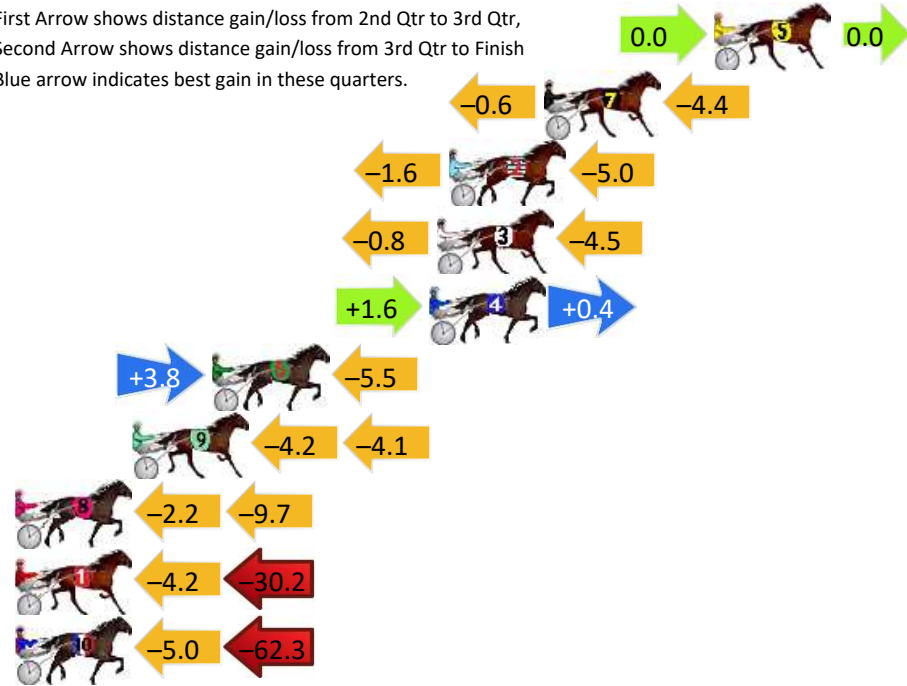

Finish Position and metres gained

First Arrow shows distance gain/loss from 2nd Qtr to 3rd Qtr, Second Arrow shows distance gain/loss from 3rd Qtr to Finish
Blue arrow indicates best gain in these quarters.

www.facebook.com/PJHarnessRacing

Pinjarra Race 5 Distance 2185m

Monday, 10 June 2024

Gross Time: 2:43.10 MileRate: 2:00.10 LeadTime: 43.40s First Qtr: 31.70s Second Qtr: 30.30s Third Qtr: 28.40s Fourth Qtr: 29.30s

DATA TABLE: 800 / 400 Posi's are position from leader and (how wide the horse was at that position)

No	Horse	Plc	Mar	800 Posi	400 Posi	Time	3rd Qtr	4th Qt
5	WATCH ME WAVE	1	0.0m	0.0m (0)	0.0m (0)	2:43.10	28.40s	29.30s
7	HAVING FUN	2	6.8m	1.8m (1)	2.4m (1)	2:43.62	28.44s	29.62s
2	RADIANT BAY	3	10.6m	4.0m (0)	5.6m (0)	2:43.91	28.51s	29.66s
3	EILEENMAY	4	11.1m	5.8m (1)	6.6m (1)	2:43.95	28.45s	29.63s
4	SPIRITOFANANGEL	5	11.4m	13.4m (2)	11.8m (1)	2:43.98	28.29s	29.27s
6	SYNCOPATION	6	20.1m	18.4m (1)	14.6m (2)	2:44.64	28.12s	29.70s
9	KRAFTY LOUISE	7	23.3m	15.0m (0)	19.2m (0)	2:44.89	28.70s	29.60s
8	DANNIKA	8	31.3m	19.4m (0)	21.6m (2)	2:45.51	28.55s	30.01s
1	MIDWIFE CALLING	9	45.0m	10.6m (0)	14.8m (0)	2:46.56	28.67s	31.50s
10	WHERES FLARE	10	79.9m	12.6m (1)	17.6m (1)	2:49.24	28.69s	33.84s