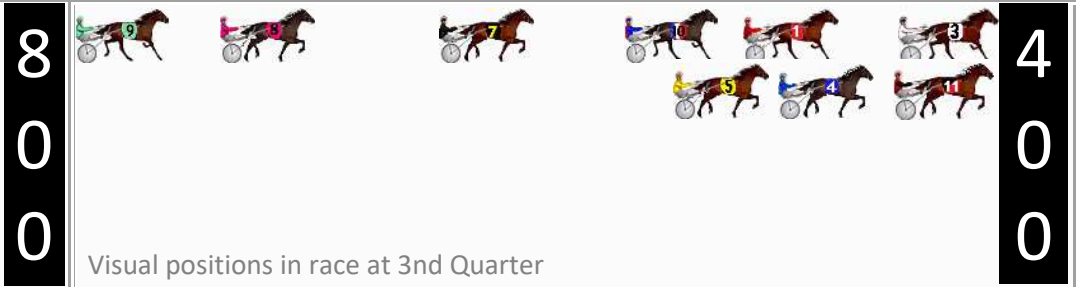

Visual positions in race at 3rd Quarter