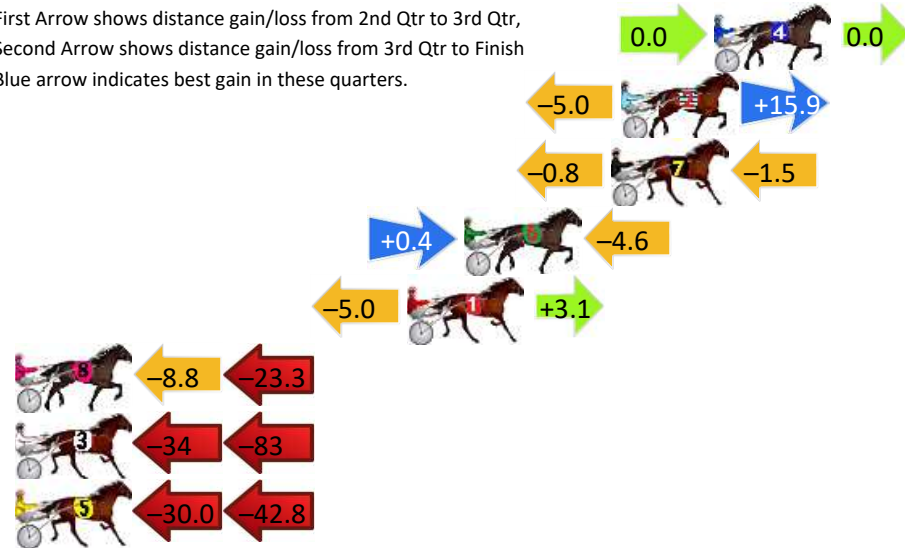

Finish Position and metres gained

First Arrow shows distance gain/loss from 2nd Qtr to 3rd Qtr, Second Arrow shows distance gain/loss from 3rd Qtr to Finish Blue arrow indicates best gain in these quarters.

Pinjarra Race 2 Distance 2116m

Monday, 10 June 2024

Gross Time: 2:41.20 MileRate: 2:02.60 LeadTime: 40.80s First Qtr: 30.80s Second Qtr: 29.80s Third Qtr: 28.50s Fourth Qtr: 31.30s

DATA TABLE: 800 / 400 Posi's are position from leader and (how wide the horse was at that position)