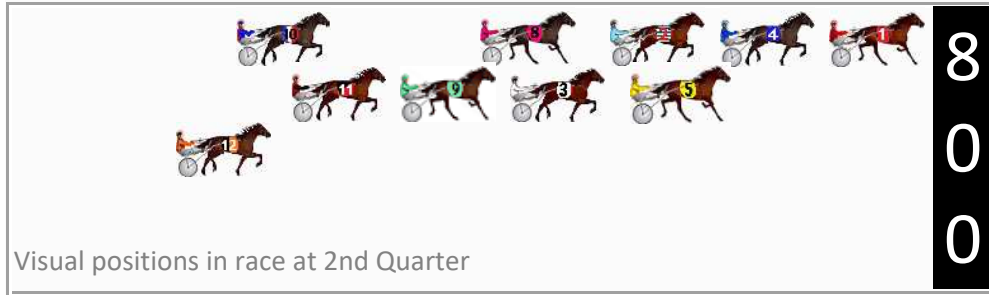

Finish Position and metres gained

First Arrow shows distance gain/loss from 2nd Qtr to 3rd Qtr, Second Arrow shows distance gain/loss from 3rd Qtr to Finish Blue arrow indicates best gain in these quarters.