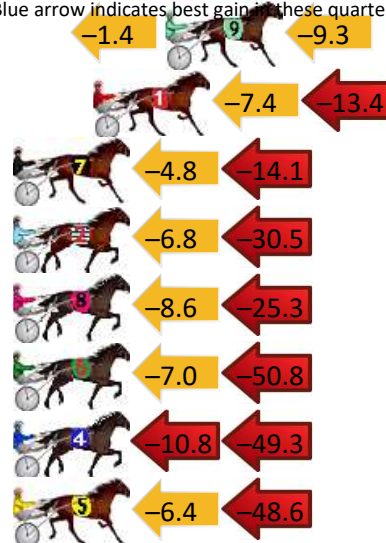

Finish Position and metres gained

First Arrow shows distance gain/loss from 2nd Qtr to 3rd Qtr, Second Arrow shows distance gain/loss from 3rd Qtr to Finish Blue arrow indicates best gain in these quarters.

800

Visual positions in race at 2nd Quarter

400

Visual positions in race at 3rd Quarter

Pinjarra Race 4 Distance 2185m

Monday, 10 June 2024

Gross Time: 2:43.00 MileRate: 2:00.10 LeadTime: 42.20s First Qtr: 30.20s Second Qtr: 31.30s Third Qtr: 29.40s Fourth Qtr: 29.90s

DATA TABLE: 800 / 400 Posi's are position from leader and (how wide the horse was at that position)

No	Horse	Plc	Mar	800 Posi	400 Posi	Time	3rd Qtr	4th Qt
3	HY JAX	1	0.0m	6.8m (1)	0.0m (0)	2:43.00	28.90s	29.90s
9	MARLEDIE	2	21.9m	11.2m (1)	12.6m (2)	2:44.72	29.50s	30.59s
1	INEEDA DRINK	3	24.8m	4.0m (0)	11.4m (0)	2:44.94	29.94s	30.90s
7	BORTOLO	4	34.3m	15.4m (1)	20.2m (1)	2:45.69	29.75s	30.95s
2	SUGAR BOO	5	37.3m	0.0m (0)	6.8m (0)	2:45.92	29.88s	32.17s
8	IM TOILER	6	42.9m	9.0m (0)	17.6m (0)	2:46.36	30.02s	31.78s
6	EBEE AVIATOR	7	60.4m	2.6m (1)	9.6m (1)	2:47.73	29.88s	33.68s
4	KRIPKE	8	73.3m	13.2m (0)	24.0m (0)	2:48.74	30.17s	33.56s
5	DELIGHTABLE	9	74.6m	19.6m (1)	26.0m (1)	2:48.84	29.84s	33.51s