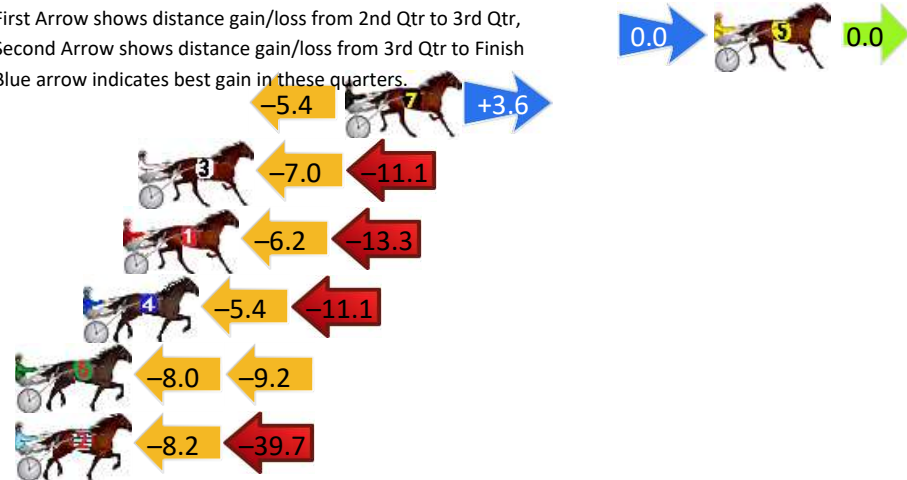

Finish Position and metres gained

First Arrow shows distance gain/loss from 2nd Qtr to 3rd Qtr, Second Arrow shows distance gain/loss from 3rd Qtr to Finish Blue arrow indicates best gain in these quarters.

Pinjarra Race 3 Distance 2185m

Monday, 10 June 2024

Gross Time: 2:44.40 MileRate: 2:01.10 LeadTime: 43.50s First Qtr: 32.10s Second Qtr: 31.40s Third Qtr: 28.60s Fourth Qtr: 28.80s

DATA TABLE: 800 / 400 Posi's are position from leader and (how wide the horse was at that position)