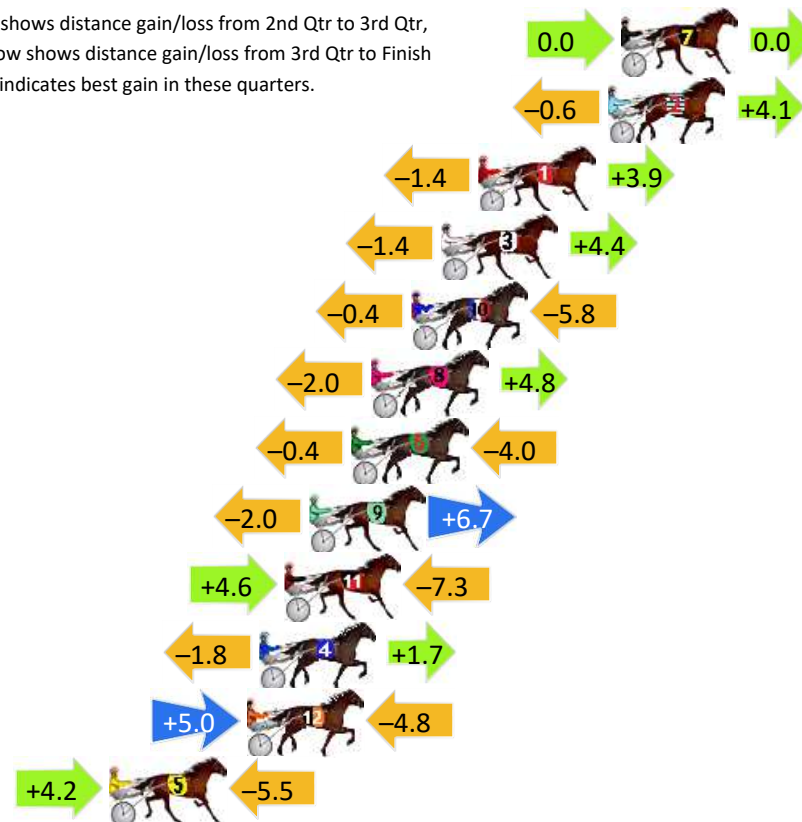

Finish Position and metres gained

First Arrow shows distance gain/loss from 2nd Qtr to 3rd Qtr, Second Arrow shows distance gain/loss from 3rd Qtr to Finish
Blue arrow indicates best gain in these quarters.

Pinjarra Race 10 Distance 2185m

Monday, 10 June 2024

Gross Time: 2:39.80 MileRate: 1:57.70 LeadTime: 42.40s First Qtr: 30.60s Second Qtr: 31.10s Third Qtr: 28.00s Fourth Qtr: 27.70s

DATA TABLE: 800 / 400 Posi's are position from leader and (how wide the horse was at that position)

No	Horse	Plc	Mar	800 Posi	400 Posi	Time	3rd Qtr	4th Qt
7	SORRIDERE	1	0.0m	0.0m (0)	0.0m (0)	2:39.80	28.00s	27.70s
2	MAJOR JAY	2	0.5m	4.0m (0)	4.6m (0)	2:39.84	28.04s	27.42s
1	THE WAND WAVER	3	5.7m	8.2m (0)	9.6m (0)	2:40.22	28.10s	27.43s
3	YANKIE KEV	4	7.2m	10.2m (1)	11.6m (1)	2:40.32	28.10s	27.40s
10	INSTA GATOR	5	8.4m	2.2m (1)	2.6m (1)	2:40.41	28.03s	28.10s
8	MAJOR OVERS	6	10.0m	12.8m (0)	14.8m (0)	2:40.53	28.14s	27.37s
6	COLORADO BANNER	7	10.8m	6.4m (1)	6.8m (1)	2:40.59	28.03s	27.98s
9	THE BEAUDSTER	8	12.5m	17.2m (0)	19.2m (0)	2:40.71	28.14s	27.24s
11	LOMBO MITCHINSON	9	13.5m	10.8m (2)	6.2m (2)	2:40.78	27.68s	28.20s
4	GET YA BETS ON	10	14.5m	14.4m (1)	16.2m (1)	2:40.86	28.12s	27.58s
12	LORD TITANIUM	11	15.0m	15.2m (2)	10.2m (2)	2:40.89	27.66s	28.03s
5	REG LAWSON	12	20.5m	19.2m (1)	15.0m (2)	2:41.29	27.71s	28.08s