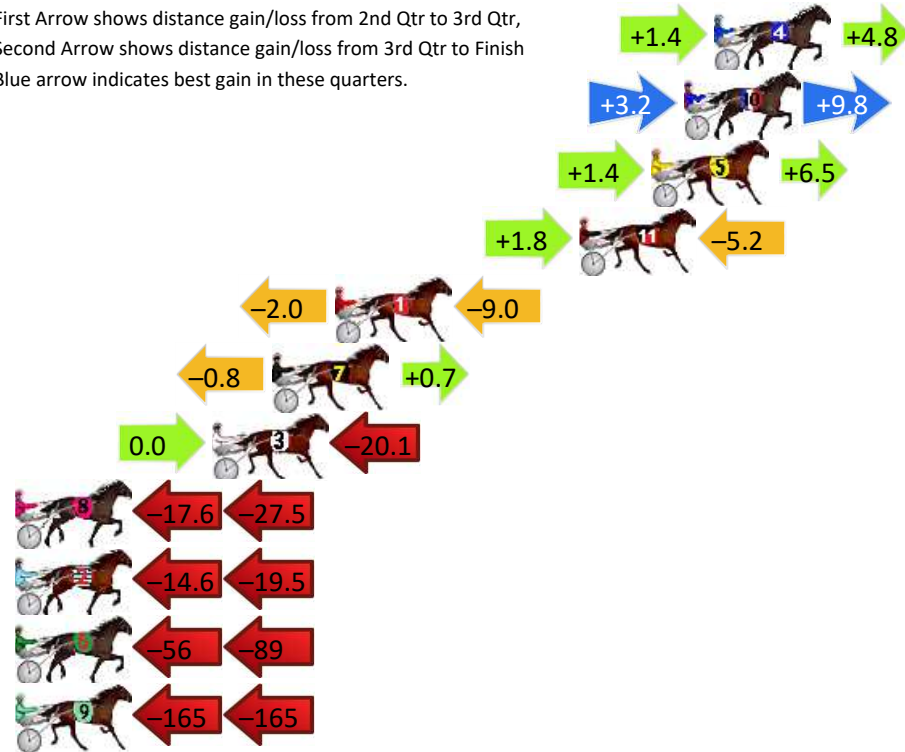

Pinjarra Race 9 Distance 2185m

Monday, 10 June 2024

Gross Time: 2:40.80 MileRate: 1:58.50 LeadTime: 43.00s First Qtr: 31.30s Second Qtr: 30.30s Third Qtr: 27.30s Fourth Qtr: 28.90s

DATA TABLE: 800 / 400 Posi's are position from leader and (how wide the horse was at that position)

No	Horse	Plc	Mar	800 Posi	400 Posi	Time	3rd Qtr	4th Qt
4	EVE CROCKER	1	0.0m	6.2m (1)	4.8m (1)	2:40.80	27.21s	28.56s
10	ARTISTIC SCRIBE	2	1.2m	14.2m (1)	11.0m (0)	2:40.89	27.10s	28.20s
5	BETTOR HAVE FAITH	3	2.5m	10.4m (1)	9.0m (1)	2:40.99	27.22s	28.43s
11	DAME VALOUR	4	5.4m	2.0m (1)	0.2m (1)	2:41.21	27.16s	29.27s
1	LUCIENNE	5	15.2m	4.2m (0)	6.2m (0)	2:41.95	27.42s	29.55s
7	GO HOME JO	6	17.7m	17.6m (0)	18.4m (0)	2:42.14	27.36s	28.85s
3	CABSAV	7	20.1m	0.0m (0)	0.0m (0)	2:42.32	27.26s	30.34s
8	SUNNIE BEACH	8	54.7m	9.6m (0)	27.2m (0)	2:44.95	28.47s	30.88s
2	YANKEEDELIGHT	9	55.3m	21.2m (1)	35.8m (0)	2:44.99	28.28s	30.30s
6	SECRET REACTION	10	168.2m	24.8m (0)	80.0m (0)	2:53.56	30.98s	35.24s
9	OUR LILILOU	11	344.2m	15.2m (2)	180.0m (0)	3:06.91	38.49s	40.70s

Finish Position and metres gained

First Arrow shows distance gain/loss from 2nd Qtr to 3rd Qtr, Second Arrow shows distance gain/loss from 3rd Qtr to Finish
Blue arrow indicates best gain in these quarters.

Visual positions in race at 2nd Quarter