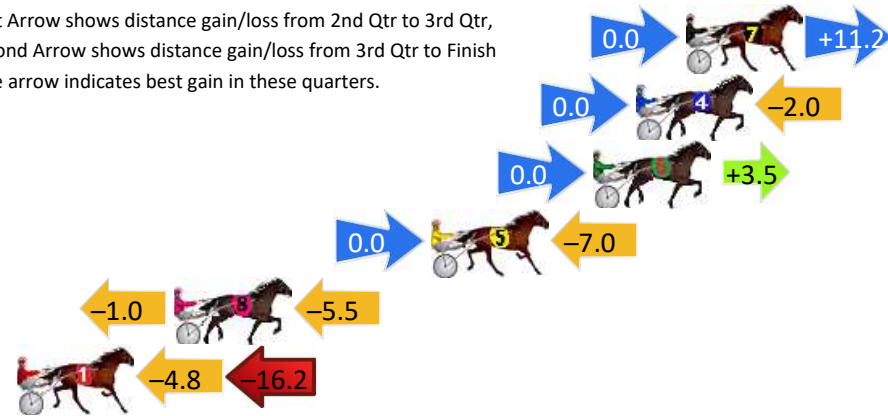

Finish Position and metres gained

First Arrow shows distance gain/loss from 2nd Qtr to 3rd Qtr, Second Arrow shows distance gain/loss from 3rd Qtr to Finish
Blue arrow indicates best gain in these quarters.

www.facebook.com/PJHarnessRacing

Pinjarra Race 7 Distance 2116m

Monday, 10 June 2024

Gross Time: 2:34.60 MileRate: 1:56.40 LeadTime: 38.70s First Qtr: 29.40s Second Qtr: 29.00s Third Qtr: 28.30s Fourth Qtr: 29.20s

DATA TABLE: 800 / 400 Posi's are position from leader and (how wide the horse was at that position)

NoHorse	Plc	Mar	800 Posi	400 Posi	Time	3rd Qtr	4th Qt
7 PAROQUET	1	0.0m	11.2m (1)	11.2m (1)	2:34.60	28.31s	28.39s
4 LADY VIOLETTA	2	2.0m	0.0m (0)	0.0m (0)	2:34.75	28.30s	29.35s
6 DOURADO	3	3.7m	7.2m (1)	7.2m (1)	2:34.88	28.30s	28.95s
5 CALLMEWHATUWANT	4	10.2m	3.2m (1)	3.2m (1)	2:35.38	28.29s	29.71s
8 BLOCKJORG	5	20.5m	14.0m (0)	15.0m (0)	2:36.17	28.37s	29.60s
1 BONSTAR	6	26.8m	5.8m (0)	10.6m (0)	2:36.65	28.62s	30.38s