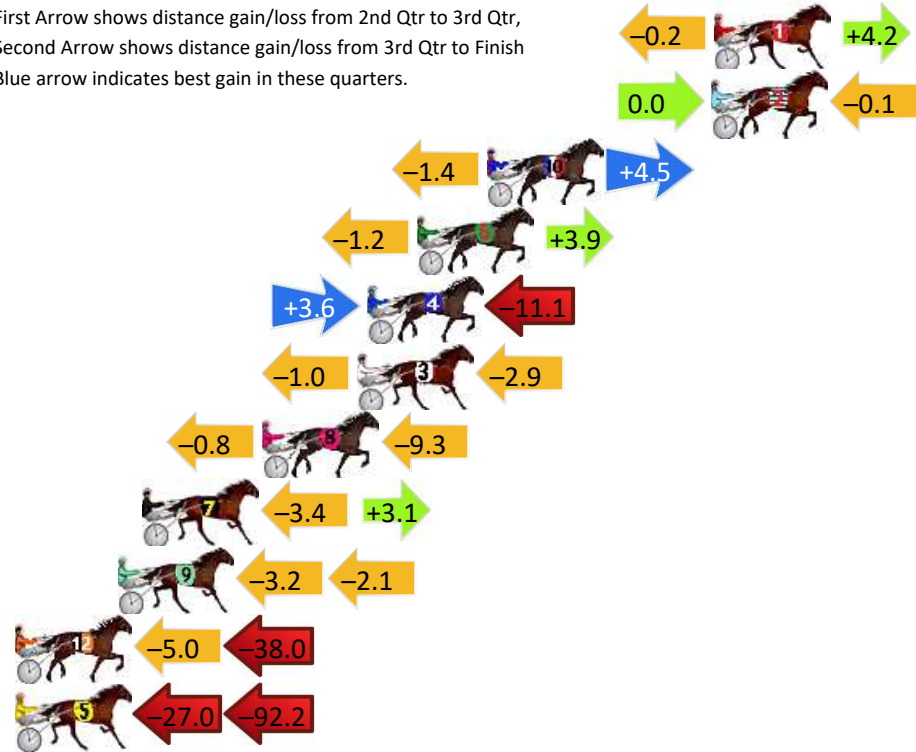

Finish Position and metres gained

First Arrow shows distance gain/loss from 2nd Qtr to 3rd Qtr, Second Arrow shows distance gain/loss from 3rd Qtr to Finish
Blue arrow indicates best gain in these quarters.

800

Visual positions in race at 2nd Quarter

400

Visual positions in race at 3rd Quarter

Pinjarra Race 6 Distance 2185m

Monday, 10 June 2024

Gross Time: 2:40.70 MileRate: 1:58.40 LeadTime: 41.60s First Qtr: 29.80s Second Qtr: 31.60s Third Qtr: 28.90s Fourth Qtr: 28.80s

DATA TABLE: 800 / 400 Posi's are position from leader and (how wide the horse was at that position)

No	Horse	Plc	Mar	800 Posi	400 Posi	Time	3rd Qtr	4th Qt
1	KINSAABI	1	0.0m	4.0m (0)	4.2m (0)	2:40.70	28.91s	28.50s
2	QUINTON	2	0.1m	0.0m (0)	0.0m (0)	2:40.71	28.90s	28.81s
10	WHITBYS WORLD	3	9.1m	12.2m (0)	13.6m (0)	2:41.39	29.00s	28.48s
6	RESOLUTION	4	11.9m	14.6m (1)	15.8m (1)	2:41.60	28.99s	28.52s
4	BILLYJAMES	5	13.9m	6.4m (1)	2.8m (1)	2:41.75	28.64s	29.59s
3	VEEFORVICTORY	6	14.3m	10.4m (1)	11.4m (1)	2:41.78	28.97s	29.01s
8	BANK NOTICE	7	18.1m	8.0m (0)	8.8m (0)	2:42.07	28.96s	29.47s
7	STRAYLYA	8	22.9m	22.6m (1)	26.0m (1)	2:42.43	29.14s	28.58s
9	MANGO TANGO	9	23.9m	18.6m (1)	21.8m (1)	2:42.51	29.13s	28.95s
12	STAPLETON	10	59.2m	16.2m (0)	21.2m (0)	2:45.18	29.26s	31.52s
5	VENUS OR MARS	11	121.4m	2.2m (1)	29.2m (0)	2:49.88	30.85s	35.40s