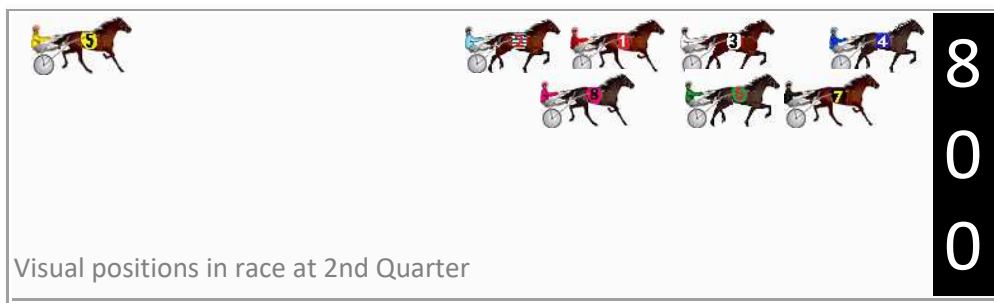

Finish Position and metres gained

First Arrow shows distance gain/loss from 2nd Qtr to 3rd Qtr, Second Arrow shows distance gain/loss from 3rd Qtr to Finish Blue arrow indicates best gain in these quarters.

No	Horse	Plc	Mar	800 Posi	400 Posi	Time	3rd Qtr	4th Qt
4	MAJESTIC MARION	1	0.0m	0.0m (0)	0.0m (0)	2:41.20	28.50s	31.30s
2	THE BEAT	2	3.7m	14.6m (0)	19.6m (0)	2:41.50	28.93s	30.06s
7	SELLUNE	3	4.1m	1.8m (1)	2.6m (1)	2:41.54	28.55s	31.42s
6	DREAMBIGAIMHIGH	4	10.0m	5.8m (1)	5.4m (0)	2:42.02	28.45s	31.66s
1	THE HONOURS	5	12.3m	10.4m (0)	15.4m (0)	2:42.21	28.88s	31.06s
8	TENNERSON	6	43.7m	11.6m (1)	20.4m (1)	2:44.78	29.07s	33.11s
3	YOUR KIDDING	7	122.2m	6.0m (0)	40.0m (0)	2:51.20	30.74s	37.70s
5	MRIYA DREAM	8	152.8m	80.0m (0)	110.0m (0)	2:53.70	30.58s	34.63s