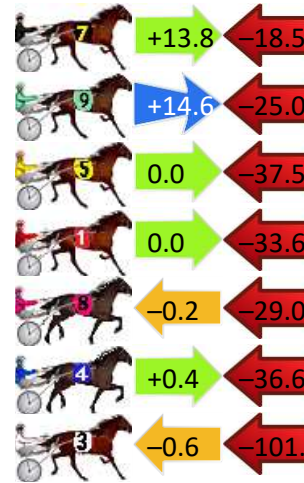

Finish Position and metres gained

First Arrow shows distance gain/loss from 2nd Qtr to 3rd Qtr, Second Arrow shows distance gain/loss from 3rd Qtr to Finish
Blue arrow indicates best gain in these quarters.

800

Visual positions in race at 2nd Quarter

400

Visual positions in race at 3rd Quarter

Pinjarra Race 8 Distance 2185m

Monday, 10 June 2024

Gross Time: 2:37.80 MileRate: 1:56.20 LeadTime: 40.10s First Qtr: 30.90s Second Qtr: 30.20s Third Qtr: 28.50s Fourth Qtr: 28.10s

DATA TABLE: 800 / 400 Posi's are position from leader and (how wide the horse was at that position)

NoHorse	Plc	Mar	800 Posi	400 Posi	Time	3rd Qtr	4th Qt
2 CUT N RUN	1	0.0m	4.6m (0)	4.4m (0)	2:37.80	28.48s	27.79s
6 XCEPTIONAL ARMA	2	0.5m	3.8m (1)	0.0m (1)	2:37.84	28.23s	28.13s
7 GOLD HORSESHOE	3	28.1m	23.4m (1)	9.6m (2)	2:39.88	27.54s	29.39s
9 HEAVENLY WAGE	4	30.2m	19.8m (2)	5.2m (2)	2:40.03	27.49s	29.85s
5 TORPEDO ROCK	5	37.5m	0.0m (0)	0.0m (0)	2:40.57	28.52s	30.72s
1 THEYCALL ME STOOGEE	6	42.2m	8.6m (0)	8.6m (0)	2:40.92	28.52s	30.45s
8 CLASSNSMART	7	43.2m	14.0m (0)	14.2m (0)	2:40.99	28.53s	30.13s
4 FLAMETREE	8	44.2m	8.0m (1)	7.6m (1)	2:41.06	28.49s	30.66s
3 AUCKLAND JET	9	118.5m	16.4m (1)	17.0m (1)	2:46.55	28.59s	35.19s

Finish Position and metres gained

First Arrow shows distance gain/loss from 2nd Qtr to 3rd Qtr, Second Arrow shows distance gain/loss from 3rd Qtr to Finish. Blue arrow indicates best gain in these quarters.