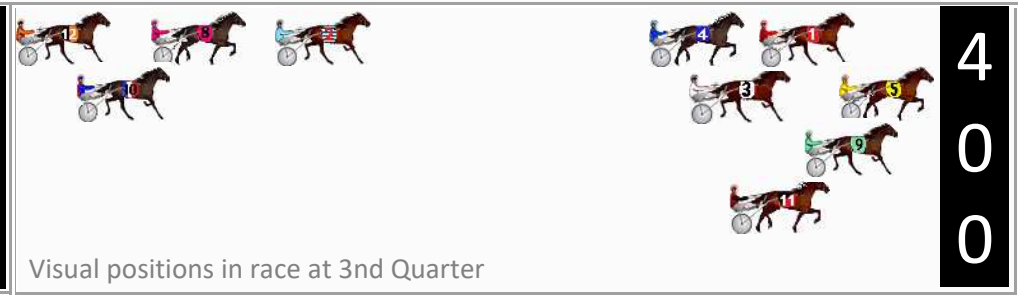

Finish Position and metres gained

First Arrow shows distance gain/loss from 2nd Qtr to 3rd Qtr, Second Arrow shows distance gain/loss from 3rd Qtr to Finish Blue arrow indicates best gain in these quarters.