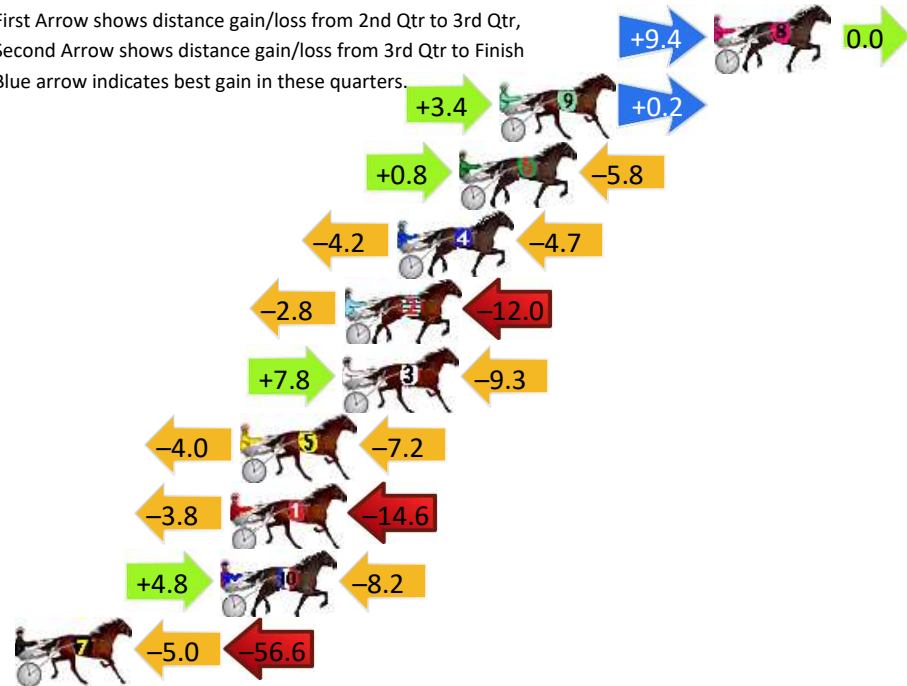

Northam Race 6 Distance 2560m

Saturday, 8 June 2024

Gross Time: 3:12.60 MileRate: 2:00.20 LeadTime: 74.50s First Qtr: 30.90s Second Qtr: 29.00s Third Qtr: 29.00s Fourth Qtr: 29.20s

DATA TABLE: 800 / 400 Posi's are position from leader and (how wide the horse was at that position)

No	Horse	Plc	Mar	800 Posi	400 Posi	Time	3rd Qtr	4th Qt
8	STREET HAWK	1	0.0m	9.4m (1)	0.0m (1)	3:12.60	28.32s	29.20s
9	FEELING ACES	2	8.6m	12.2m (0)	8.8m (2)	3:13.26	28.75s	29.19s
6	TWOBOB CRACKER	3	10.2m	5.2m (1)	4.4m (2)	3:13.38	28.94s	29.62s
4	TROUBLE SUPREME	4	12.7m	3.8m (0)	8.0m (0)	3:13.57	29.30s	29.54s
2	MIKIPELO	5	14.8m	0.0m (0)	2.8m (0)	3:13.73	29.20s	30.07s
3	MONTANA D J	6	14.9m	13.4m (1)	5.6m (3)	3:13.74	28.43s	29.88s
5	BREWERY LANE	7	19.0m	7.8m (0)	11.8m (0)	3:14.06	29.29s	29.72s
1	VANDERBILT	8	19.4m	1.0m (1)	4.8m (1)	3:14.09	29.27s	30.26s
10	DEEORSE	9	19.8m	16.4m (0)	11.6m (1)	3:14.12	28.65s	29.80s
7	HOTFOOT IT	10	171.6m	110.0m (0)	115.0m (0)	3:25.74	29.35s	33.31s

Finish Position and metres gained

First Arrow shows distance gain/loss from 2nd Qtr to 3rd Qtr, Second Arrow shows distance gain/loss from 3rd Qtr to Finish
Blue arrow indicates best gain in these quarters.