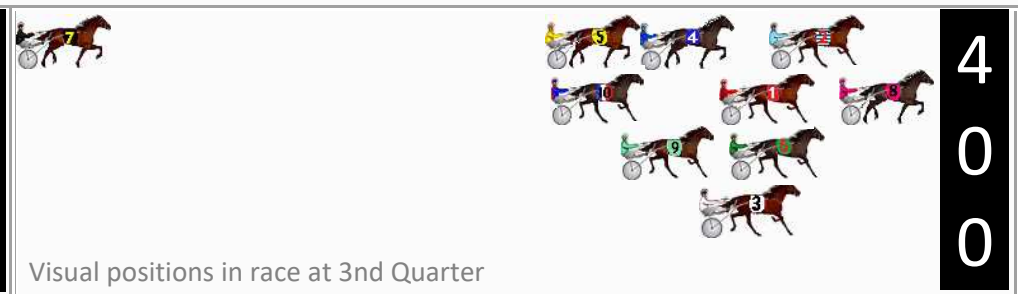

Northam Race 6 Distance 2560m

Saturday, 8 June 2024

Gross Time: 3:12.60 MileRate: 2:00.20 LeadTime: 74.50s First Qtr: 30.90s Second Qtr: 29.00s Third Qtr: 29.00s Fourth Qtr: 29.20s

DATA TABLE: 800 / 400 Posi's are position from leader and (how wide the horse was at that position)

No	Horse	Plc	Mar	800 Posi	400 Posi	Time	3rd Qtr	4th Qt
8	STREET HAWK	1	0.0m	9.4m (1)	0.0m (1)	3:12.60	28.32s	29.20s
9	FEELING ACES	2	8.6m	12.2m (0)	8.8m (2)	3:13.26	28.75s	29.19s
6	TWOBOB CRACKER	3	10.2m	5.2m (1)	4.4m (2)	3:13.38	28.94s	29.62s
4	TROUBLE SUPREME	4	12.7m	3.8m (0)	8.0m (0)	3:13.57	29.30s	29.54s
2	MIKIPELO	5	14.8m	0.0m (0)	2.8m (0)	3:13.73	29.20s	30.07s
3	MONTANA D J	6	14.9m	13.4m (1)	5.6m (3)	3:13.74	28.43s	29.88s
5	BREWERY LANE	7	19.0m	7.8m (0)	11.8m (0)	3:14.06	29.29s	29.72s
1	VANDERBILT	8	19.4m	1.0m (1)	4.8m (1)	3:14.09	29.27s	30.26s
10	DEEORSE	9	19.8m	16.4m (0)	11.6m (1)	3:14.12	28.65s	29.80s
7	HOTFOOT IT	10	171.6m	110.0m (0)	115.0m (0)	3:25.74	29.35s	33.31s

Finish Position and metres gained

First Arrow shows distance gain/loss from 2nd Qtr to 3rd Qtr, Second Arrow shows distance gain/loss from 3rd Qtr to Finish
Blue arrow indicates best gain in these quarters.