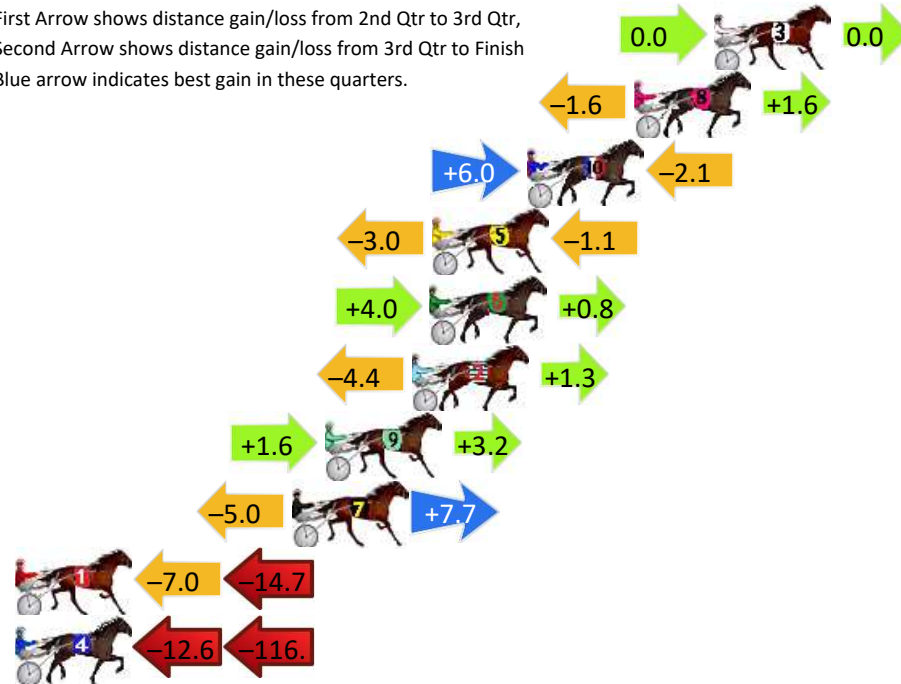

Finish Position and metres gained

First Arrow shows distance gain/loss from 2nd Qtr to 3rd Qtr, Second Arrow shows distance gain/loss from 3rd Qtr to Finish
Blue arrow indicates best gain in these quarters.

800

Visual positions in race at 2nd Quarter

400

Visual positions in race at 3rd Quarter

Northam Race 5 Distance 2190m

Saturday, 8 June 2024

Gross Time: 2:41.20 MileRate: 1:58.50 LeadTime: 42.90s First Qtr: 31.60s Second Qtr: 29.40s Third Qtr: 28.30s Fourth Qtr: 29.00s

DATA TABLE: 800 / 400 Posi's are position from leader and (how wide the horse was at that position)

No	Horse	Plc	Mar	800 Posi	400 Posi	Time	3rd Qtr	4th Qt
3	HIGH PRICE	1	0.0m	0.0m (0)	0.0m (0)	2:41.20	28.30s	29.00s
8	LOUCID DREAMS	2	3.2m	3.2m (1)	4.8m (0)	2:41.44	28.42s	28.88s
10	EYE BETTER	3	7.5m	11.4m (1)	5.4m (1)	2:41.77	27.87s	29.15s
5	NAME IN LIGHTS	4	11.3m	7.2m (1)	10.2m (0)	2:42.06	28.51s	29.08s
6	AMERICAN MONARCH	5	11.4m	16.2m (1)	12.2m (2)	2:42.07	28.02s	28.94s
2	ALLAGLOW	6	12.1m	9.0m (0)	13.4m (1)	2:42.12	28.61s	28.91s
9	JOHNNY LOMBO	7	15.6m	20.4m (1)	18.8m (1)	2:42.39	28.19s	28.77s
7	YA BETTOR FOLLOWME	8	16.9m	19.6m (0)	24.6m (1)	2:42.49	28.66s	28.44s
1	MISTER RIGGERS	9	36.5m	14.8m (0)	21.8m (0)	2:43.98	28.79s	30.06s
4	BITOFDUTCHCOURAGE	10	132.7m	4.0m (0)	16.6m (0)	2:51.30	29.10s	37.37s