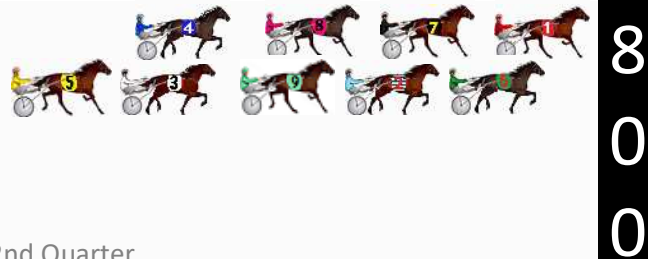

Finish Position and metres gained

First Arrow shows distance gain/loss from 2nd Qtr to 3rd Qtr, Second Arrow shows distance gain/loss from 3rd Qtr to Finish
Blue arrow indicates best gain in these quarters.

No	Horse	Plc	Mar	800 Posi	400 Posi	Time	3rd Qtr	4th Qt
1	JADES FORTUNE	1	0.0m	0.0m (0)	0.0m (0)	2:44.60	28.40s	29.80s
6	CRACKA TINNY	2	2.7m	1.8m (1)	1.4m (1)	2:44.81	28.37s	29.90s
7	THE BATMOBILE	3	5.9m	4.6m (0)	7.8m (0)	2:45.06	28.63s	29.66s
8	BATAVIA PLAYBOY	4	13.9m	9.2m (0)	16.2m (0)	2:45.69	28.91s	29.63s
4	MINNENOOKA	5	21.7m	14.4m (0)	22.4m (0)	2:46.29	28.98s	29.75s
9	HOT CINDER	6	22.2m	10.2m (1)	18.4m (2)	2:46.33	28.99s	30.08s
5	HILO LOUISA	7	33.7m	19.4m (1)	29.8m (1)	2:47.23	29.15s	30.09s
2	TRUNKEY FETCH	8	36.2m	6.0m (1)	15.8m (1)	2:47.43	29.07s	31.31s
3	THIRTYTHREE TRICKS	9	61.7m	15.0m (1)	25.0m (1)	2:49.42	29.06s	32.52s