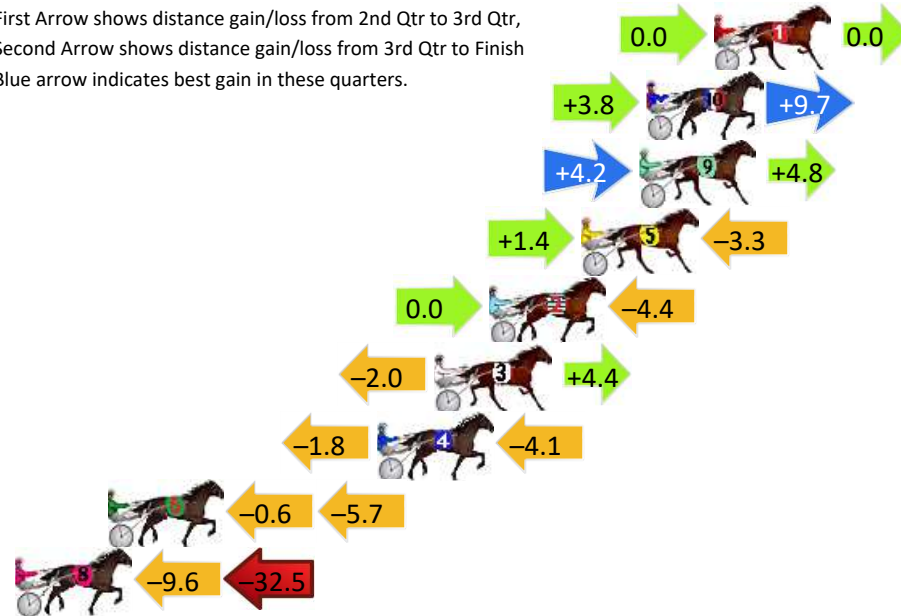

Finish Position and metres gained

First Arrow shows distance gain/loss from 2nd Qtr to 3rd Qtr, Second Arrow shows distance gain/loss from 3rd Qtr to Finish
Blue arrow indicates best gain in these quarters.

Visual positions in race at 2nd Quarter

Visual positions in race at 3rd Quarter

Northam Race 3 Distance 2190m

Saturday, 8 June 2024

Gross Time: 2:43.60 MileRate: 2:00.20 LeadTime: 44.80s First Qtr: 31.40s Second Qtr: 30.60s Third Qtr: 28.60s Fourth Qtr: 28.20s

DATA TABLE: 800 / 400 Posi's are position from leader and (how wide the horse was at that position)

NoHorse	Plc	Mar	800 Posi	400 Posi	Time	3rd Qtr	4th Qt
1 ITS JUSTA SHOTAWAY	1	0.0m	0.0m (0)	0.0m (0)	2:43.60	28.60s	28.20s
10 SHES A MARE	2	2.7m	16.2m (1)	12.4m (2)	2:43.80	28.33s	27.52s
9 WORLD SECRET	3	3.0m	12.0m (1)	7.8m (1)	2:43.82	28.30s	27.86s
5 DARK EYES	4	5.3m	3.4m (1)	2.0m (1)	2:43.99	28.50s	28.43s
2 SPUDMEISTER	5	9.0m	4.6m (0)	4.6m (0)	2:44.27	28.60s	28.51s
3 JUST ALL STYLE	6	11.2m	13.6m (0)	15.6m (1)	2:44.43	28.74s	27.89s
4 SOHO CONFIDENTIAL	7	13.5m	7.6m (1)	9.4m (0)	2:44.60	28.73s	28.49s
6 JAMIE KIM	8	24.3m	18.0m (0)	18.6m (2)	2:45.40	28.65s	28.60s
8 ALTA EGO	9	51.5m	9.4m (0)	19.0m (0)	2:47.42	29.29s	30.48s