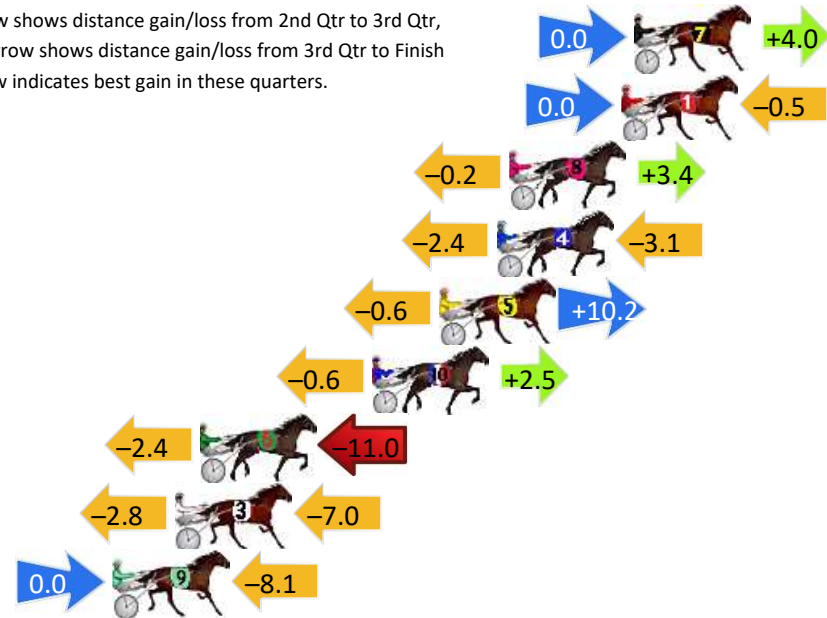

DATA TABLE: 800 / 400 Posi's are position from leader and (how wide the horse was at that position)

NoHorse	Plc	Mar	800 Posi	400 Posi	Time	3rd Qtr	4th Qt
1 ITS JUSTA SHOTAWAY	1	0.0m	0.0m (0)	0.0m (0)	2:43.60	28.60s	28.20s
10 SHES A MARE	2	2.7m	16.2m (1)	12.4m (2)	2:43.80	28.33s	27.52s
9 WORLD SECRET	3	3.0m	12.0m (1)	7.8m (1)	2:43.82	28.30s	27.86s
5 DARK EYES	4	5.3m	3.4m (1)	2.0m (1)	2:43.99	28.50s	28.43s
2 SPUDMEISTER	5	9.0m	4.6m (0)	4.6m (0)	2:44.27	28.60s	28.51s
3 JUST ALL STYLE	6	11.2m	13.6m (0)	15.6m (1)	2:44.43	28.74s	27.89s
4 SOHO CONFIDENTIAL	7	13.5m	7.6m (1)	9.4m (0)	2:44.60	28.73s	28.49s
6 JAMIE KIM	8	24.3m	18.0m (0)	18.6m (2)	2:45.40	28.65s	28.60s
8 ALTA EGO	9	51.5m	9.4m (0)	19.0m (0)	2:47.42	29.29s	30.48s

Finish Position and metres gained

First Arrow shows distance gain/loss from 2nd Qtr to 3rd Qtr, Second Arrow shows distance gain/loss from 3rd Qtr to Finish
Blue arrow indicates best gain in these quarters.

DATA TABLE: 800 / 400 Posi's are position from leader and (how wide the horse was at that position)

No	Horse	Plc	Mar	800 Posi	400 Posi	Time	3rd Qtr	4th Qt
7	YOU FLY WITH ME	1	0.0m	4.0m (0)	4.0m (0)	2:11.90	29.70s	29.01s
1	BRONZED	2	0.5m	0.0m (0)	0.0m (0)	2:11.94	29.70s	29.34s
8	GOODONYA MATE	3	5.0m	8.2m (0)	8.4m (0)	2:12.28	29.71s	29.05s
4	ZYANYA	4	5.5m	0.0m (1)	2.4m (1)	2:12.32	29.88s	29.53s
5	ZUEDE	5	7.8m	17.4m (0)	18.0m (0)	2:12.50	29.74s	28.56s
10	LILLY LAGUNA	6	10.5m	12.4m (0)	13.0m (0)	2:12.71	29.74s	29.12s
6	COURAGE OF LOMBO	7	17.4m	4.0m (1)	6.4m (1)	2:13.24	29.88s	30.10s
3	KRAKKA LIGHTNING	8	18.4m	8.6m (1)	11.4m (1)	2:13.31	29.91s	29.81s
9	BAZZA MAC	9	20.9m	12.8m (1)	12.8m (2)	2:13.51	29.70s	29.89s