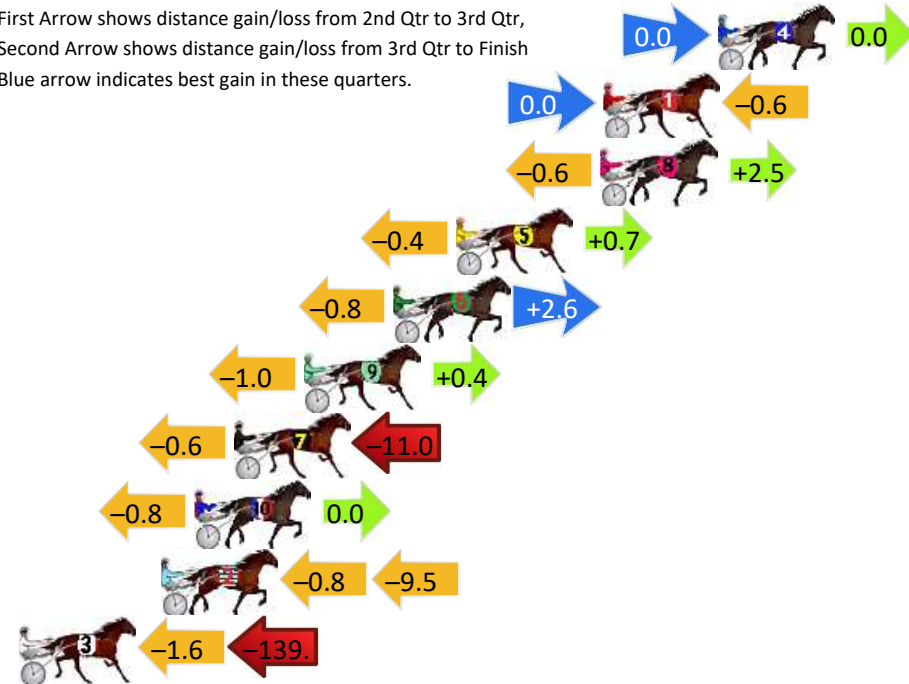

Northam Race 7 Distance 2190m

Saturday, 8 June 2024

Gross Time: 2:47.70 MileRate: 2:03.30 LeadTime: 44.60s First Qtr: 31.80s Second Qtr: 32.20s Third Qtr: 30.30s Fourth Qtr: 28.80s

DATA TABLE: 800 / 400 Posi's are position from leader and (how wide the horse was at that position)

No	Horse	Plc	Mar	800 Posi	400 Posi	Time	3rd Qtr	4th Qt
4	ABSOLUTE DELIGHT	1	0.0m	0.0m (0)	0.0m (0)	2:47.70	30.30s	28.80s
1	PINK PARADE	2	4.6m	4.0m (0)	4.0m (0)	2:48.05	30.30s	28.84s
8	TRITTRITTBANGBAN G	3	4.7m	6.6m (1)	7.2m (2)	2:48.06	30.34s	28.62s
5	EUSTON FLYER	4	10.5m	10.8m (1)	11.2m (2)	2:48.49	30.33s	28.75s
6	BATAVIA STREAMLINE	5	13.0m	14.8m (1)	15.6m (1)	2:48.68	30.35s	28.61s
9	ROCKINTHEBOX	6	16.6m	16.0m (0)	17.0m (0)	2:48.95	30.37s	28.77s
7	OSAKA	7	19.4m	7.8m (0)	8.4m (0)	2:49.17	30.36s	29.59s
10	VELVET SHADOW	8	21.0m	20.2m (0)	21.0m (0)	2:49.29	30.36s	28.80s
2	METEOROID	9	22.3m	12.0m (0)	12.8m (0)	2:49.39	30.38s	29.48s
3	DUSTYROADS	10	143.6m	2.4m (1)	4.0m (1)	2:58.56	30.68s	38.79s

Finish Position and metres gained

First Arrow shows distance gain/loss from 2nd Qtr to 3rd Qtr, Second Arrow shows distance gain/loss from 3rd Qtr to Finish
Blue arrow indicates best gain in these quarters.

800

Visual positions in race at 2nd Quarter