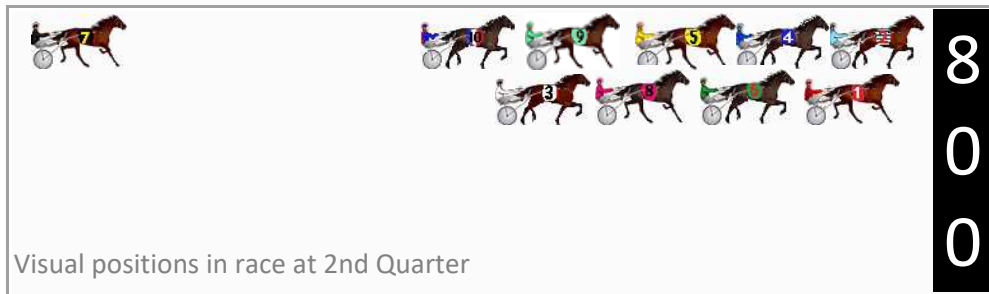

Northam Race 6 Distance 2560m

Saturday, 8 June 2024

Gross Time: 3:12.60 MileRate: 2:00.20 LeadTime: 74.50s First Qtr: 30.90s Second Qtr: 29.00s Third Qtr: 29.00s Fourth Qtr: 29.20s

DATA TABLE: 800 / 400 Posi's are position from leader and (how wide the horse was at that position)

No	Horse	Plc	Mar	800 Posi	400 Posi	Time	3rd Qtr	4th Qt
8	STREET HAWK	1	0.0m	9.4m (1)	0.0m (1)	3:12.60	28.32s	29.20s
9	FEELING ACES	2	8.6m	12.2m (0)	8.8m (2)	3:13.26	28.75s	29.19s
6	TWOBOB CRACKER	3	10.2m	5.2m (1)	4.4m (2)	3:13.38	28.94s	29.62s
4	TROUBLE SUPREME	4	12.7m	3.8m (0)	8.0m (0)	3:13.57	29.30s	29.54s
2	MIKIPELO	5	14.8m	0.0m (0)	2.8m (0)	3:13.73	29.20s	30.07s
3	MONTANA D J	6	14.9m	13.4m (1)	5.6m (3)	3:13.74	28.43s	29.88s
5	BREWERY LANE	7	19.0m	7.8m (0)	11.8m (0)	3:14.06	29.29s	29.72s
1	VANDERBILT	8	19.4m	1.0m (1)	4.8m (1)	3:14.09	29.27s	30.26s
10	DEEORSE	9	19.8m	16.4m (0)	11.6m (1)	3:14.12	28.65s	29.80s
7	HOTFOOT IT	10	171.6m	110.0m (0)	115.0m (0)	3:25.74	29.35s	33.31s

Finish Position and metres gained

First Arrow shows distance gain/loss from 2nd Qtr to 3rd Qtr, Second Arrow shows distance gain/loss from 3rd Qtr to Finish
Blue arrow indicates best gain in these quarters.