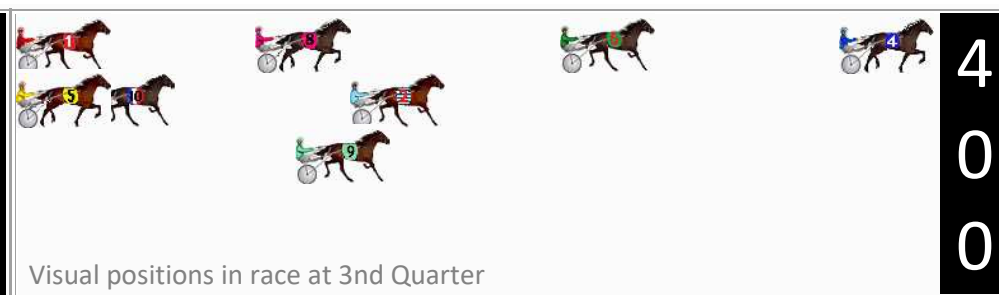

No	Horse	Plc	Mar	800 Posi	400 Posi	Time	3rd Qtr	4th Qt
4	BETTORS PRIDE	1	0.0m	1.4m (1)	0.0m (0)	2:43.10	28.30s	28.50s
6	VISITING HOURS	2	37.6m	5.0m (0)	11.2m (0)	2:45.91	28.84s	30.37s
2	FOLLOW THE JEWELS	3	46.6m	5.6m (1)	19.6m (1)	2:46.59	29.39s	30.41s
10	AGENT BOOTH	4	47.7m	13.6m (0)	30.4m (1)	2:46.67	29.59s	29.73s
9	MUMMAS LITTLE STAR	5	48.3m	9.8m (1)	21.8m (2)	2:46.72	29.25s	30.38s
5	CANDILLO	6	90.4m	14.2m (1)	40.0m (1)	2:49.87	30.22s	32.07s
8	WENDY MAY SUE	7	97.7m	9.4m (0)	23.4m (0)	2:50.41	29.38s	33.76s
1	DOLCE LOU	8	210.2m	140.0m (0)	170.0m (0)	2:58.83	30.52s	31.35s

Finish Position and metres gained

First Arrow shows distance gain/loss from 2nd Qtr to 3rd Qtr, Second Arrow shows distance gain/loss from 3rd Qtr to Finish
Blue arrow indicates best gain in these quarters.