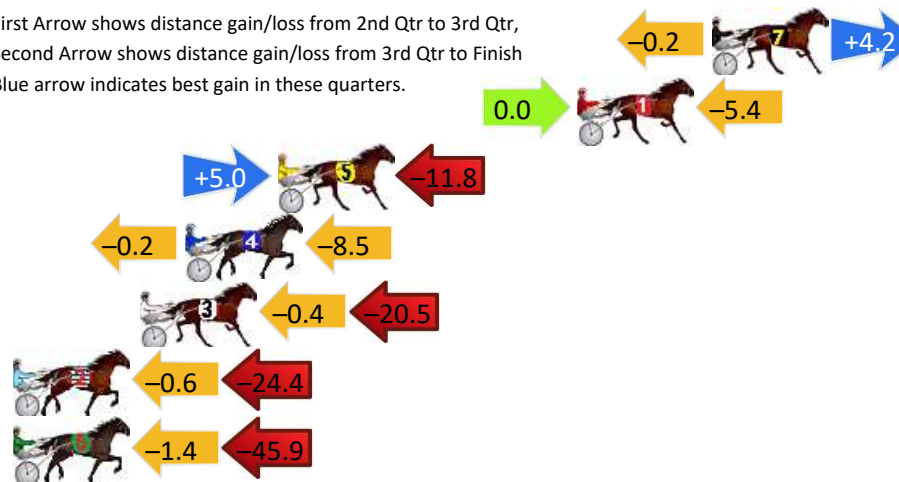

Finish Position and metres gained

First Arrow shows distance gain/loss from 2nd Qtr to 3rd Qtr, Second Arrow shows distance gain/loss from 3rd Qtr to Finish
Blue arrow indicates best gain in these quarters.

800

Visual positions in race at 2nd Quarter

400

Visual positions in race at 3rd Quarter

Northam Race 8 Distance 2190m

Saturday, 8 June 2024

Gross Time: 2:45.20 MileRate: 2:01.40 LeadTime: 46.00s First Qtr: 31.40s Second Qtr: 31.10s Third Qtr: 29.10s Fourth Qtr: 27.60s

DATA TABLE: 800 / 400 Posi's are position from leader and (how wide the horse was at that position)

NoHorse	Plc	Mar	800 Posi	400 Posi	Time	3rd Qtr	4th Qt	
7	RELATIVELY ARMA	1	0.0m	4.0m (0)	4.2m (0)	2:45.20	29.11s	27.31s
1	LOCH TAY	2	5.4m	0.0m (0)	0.0m (0)	2:45.59	29.11s	27.97s
5	PUSHBUTTON ROCK	3	17.4m	10.6m (1)	5.6m (2)	2:46.46	28.77s	28.41s
4	LUNETTA	4	21.1m	12.4m (0)	12.6m (1)	2:46.73	29.13s	28.18s
3	HEARTOFAHLIA	5	22.9m	2.0m (1)	2.4m (1)	2:46.86	29.17s	29.01s
2	THERE AND THEN	6	33.2m	8.2m (0)	8.8m (0)	2:47.61	29.19s	29.27s
6	RYDER ROSE	7	53.7m	6.4m (1)	7.8m (1)	2:49.10	29.28s	30.75s