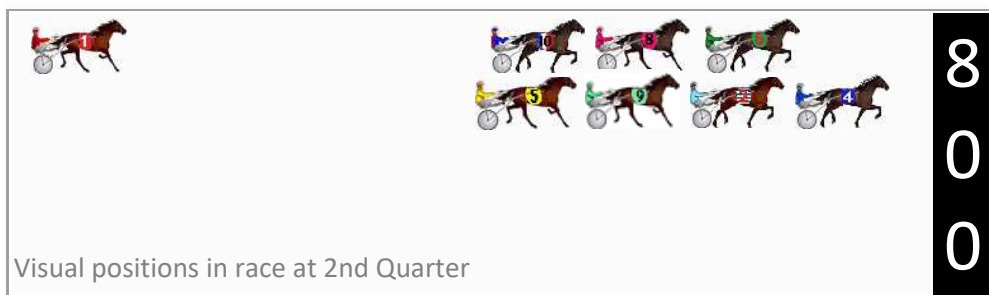

No	Horse	Plc	Mar	800 Posi	400 Posi	Time	3rd Qtr	4th Qt
4	BETTORS PRIDE	1	0.0m	1.4m (1)	0.0m (0)	2:43.10	28.30s	28.50s
6	VISITING HOURS	2	37.6m	5.0m (0)	11.2m (0)	2:45.91	28.84s	30.37s
2	FOLLOW THE JEWELS	3	46.6m	5.6m (1)	19.6m (1)	2:46.59	29.39s	30.41s
10	AGENT BOOTH	4	47.7m	13.6m (0)	30.4m (1)	2:46.67	29.59s	29.73s
9	MUMMAS LITTLE STAR	5	48.3m	9.8m (1)	21.8m (2)	2:46.72	29.25s	30.38s
5	CANDILLO	6	90.4m	14.2m (1)	40.0m (1)	2:49.87	30.22s	32.07s
8	WENDY MAY SUE	7	97.7m	9.4m (0)	23.4m (0)	2:50.41	29.38s	33.76s
1	DOLCE LOU	8	210.2m	140.0m (0)	170.0m (0)	2:58.83	30.52s	31.35s

Finish Position and metres gained

First Arrow shows distance gain/loss from 2nd Qtr to 3rd Qtr, Second Arrow shows distance gain/loss from 3rd Qtr to Finish
Blue arrow indicates best gain in these quarters.