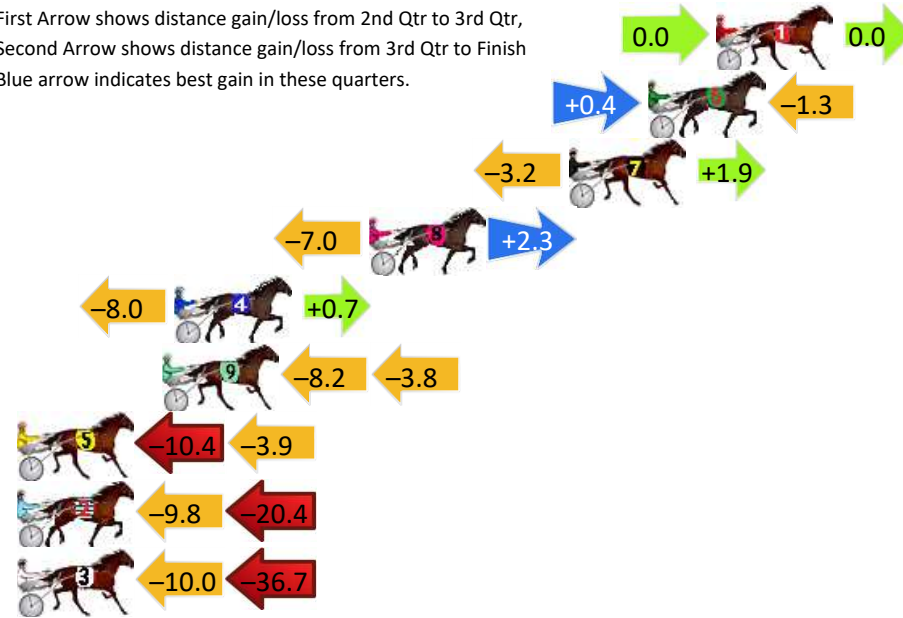

Finish Position and metres gained

First Arrow shows distance gain/loss from 2nd Qtr to 3rd Qtr, Second Arrow shows distance gain/loss from 3rd Qtr to Finish
Blue arrow indicates best gain in these quarters.