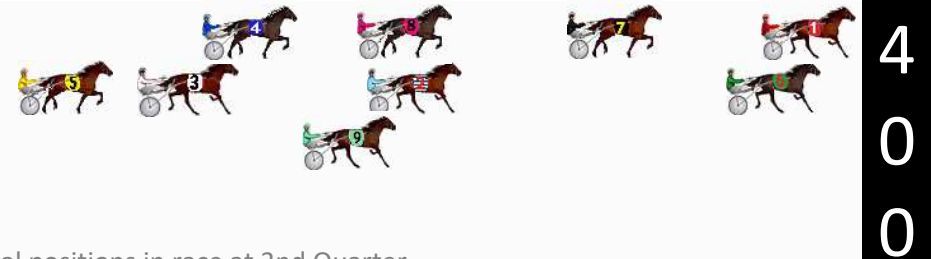

Visual positions in race at 3rd Quarter