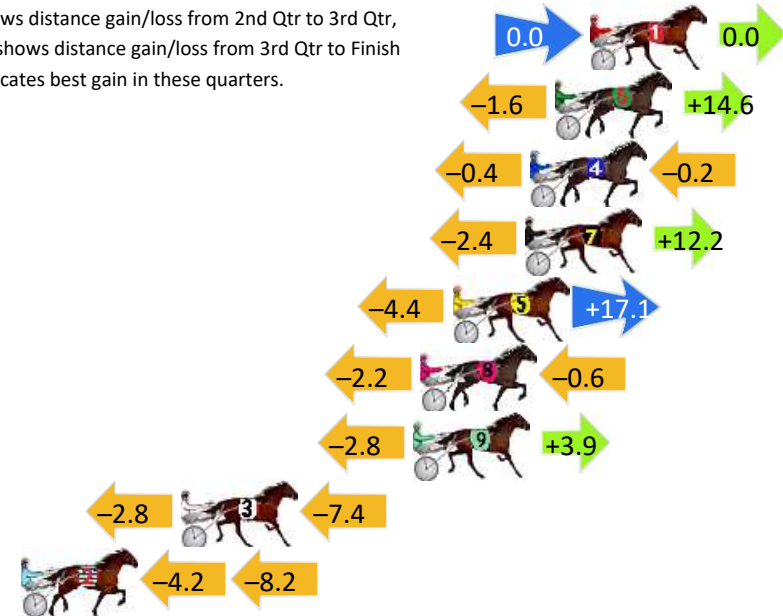

DATA TABLE: 800 / 400 Posi's are position from leader and (how wide the horse was at that position)

No	Horse	Plc	Mar	800 Posi	400 Posi	Time	3rd Qtr	4th Qt
8	IDEAL MUSCLE	1	0.0m	4.4m (2)	0.0m (1)	2:34.30	26.60s	28.70s
9	JACKIE DANIELS	2	11.0m	0.0m (1)	0.0m (0)	2:35.13	26.88s	29.48s
1	SPIRITOFANANGEL	3	15.8m	8.0m (0)	21.6m (0)	2:35.49	27.85s	28.29s
5	ISLAND TEE REX	4	25.2m	27.4m (1)	15.2m (1)	2:36.20	26.03s	29.41s
6	IMAHERO	5	53.8m	15.4m (1)	29.8m (2)	2:38.35	27.84s	30.41s
4	WHITBYS WORLD	6	56.2m	6.4m (1)	22.0m (1)	2:38.53	27.90s	31.14s
7	AXLE ROCKS	7	65.7m	17.4m (0)	32.2m (1)	2:39.25	27.85s	31.09s
3	HEEZ TRUE BLUE	8	66.3m	10.4m (1)	28.2m (1)	2:39.30	28.04s	31.42s
11	YANKEEDELIGHT	9	68.0m	12.4m (0)	27.4m (0)	2:39.42	27.85s	31.60s
10	SCUTTLEBUTT	10	78.2m	22.6m (1)	45.0m (0)	2:40.19	28.37s	31.07s
2	HOOAH	11	84.5m	4.0m (0)	17.6m (0)	2:40.67	27.69s	33.47s

Bunbury Race 5 Distance 2100m

Saturday, 1 June 2024

Gross Time: 2:33.50 MileRate: 1:57.60 LeadTime: 37.20s First Qtr: 29.50s Second Qtr: 29.20s Third Qtr: 28.00s Fourth Qtr: 29.60s

DATA TABLE: 800 / 400 Posi's are position from leader and (how wide the horse was at that position)

Finish Position and metres gained

First Arrow shows distance gain/loss from 2nd Qtr to 3rd Qtr, Second Arrow shows distance gain/loss from 3rd Qtr to Finish. Blue arrow indicates best gain in these quarters.