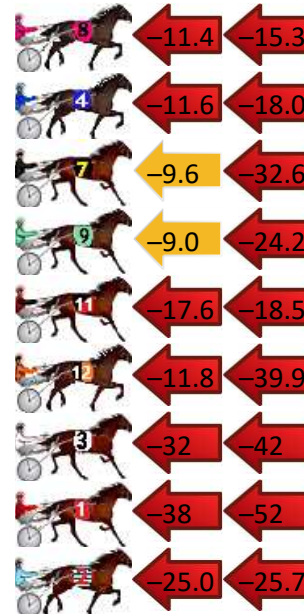

Finish Position and metres gained

First Arrow shows distance gain/loss from 2nd Qtr to 3rd Qtr, Second Arrow shows distance gain/loss from 3rd Qtr to Finish
Blue arrow indicates best gain in these quarters.

Visual positions in race at 2nd Quarter

Visual positions in race at 3rd Quarter

Bunbury Race 2 Distance 2100m

Saturday, 1 June 2024

Gross Time: 2:34.90 MileRate: 1:58.70 LeadTime: 36.10s First Qtr: 30.20s Second Qtr: 32.10s Third Qtr: 27.50s Fourth Qtr: 29.00s

DATA TABLE: 800 / 400 Posi's are position from leader and (how wide the horse was at that position)

No	Horse	Plc	Mar	800 Posi	400 Posi	Time	3rd Qtr	4th Qt
6	BANK NOTICE	1	0.0m	0.0m (0)	0.0m (0)	2:34.90	27.50s	29.00s
5	EILEENMAY	2	3.7m	4.2m (0)	5.2m (0)	2:35.18	27.57s	28.89s
10	CEE DEE THREE	3	4.1m	12.0m (2)	0.2m (1)	2:35.21	26.66s	29.28s
8	ROCK THE BANK	4	38.3m	11.6m (1)	23.0m (0)	2:37.81	28.27s	30.10s
4	DUSTYROADS	5	43.6m	14.0m (0)	25.6m (1)	2:38.22	28.28s	30.30s
7	KINSAABI	6	45.0m	2.8m (1)	12.4m (1)	2:38.32	28.11s	31.35s
9	DELIGHTABLE	7	52.4m	19.2m (2)	28.2m (2)	2:38.89	28.09s	30.74s
11	VEEFORVICTORY	8	54.1m	18.0m (0)	35.6m (0)	2:39.02	28.70s	30.33s
12	SUGAR BOO	9	59.1m	7.4m (1)	19.2m (0)	2:39.40	28.25s	31.88s
3	IM TOILER	10	89.7m	16.0m (1)	48.0m (1)	2:41.73	29.67s	32.01s
1	CONTROL QUEEN	11	98.8m	9.2m (0)	47.0m (0)	2:42.42	30.06s	32.73s
2	PAY HOMAGE	12	310.7m	260.0m (0)	285.0m (0)	2:58.54	29.21s	30.85s