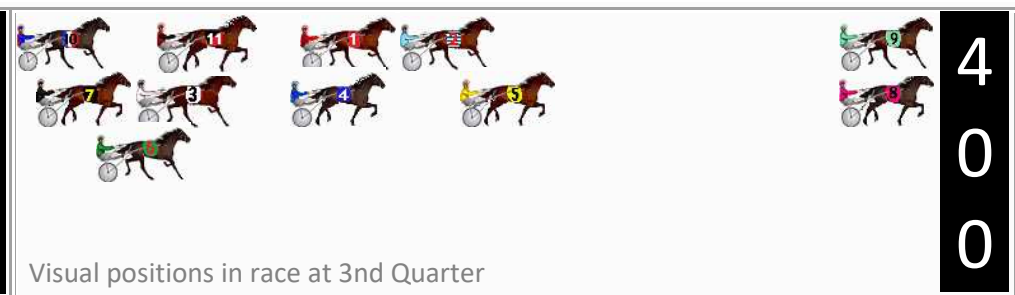

Finish Position and metres gained

First Arrow shows distance gain/loss from 2nd Qtr to 3rd Qtr, Second Arrow shows distance gain/loss from 3rd Qtr to Finish. Blue arrow indicates best gain in these quarters.

DATA TABLE: 800 / 400 Posi's are position from leader and (how wide the horse was at that position)

No	Horse	Plc	Mar	800 Posi	400 Posi	Time	3rd Qtr	4th Qt
8	IDEAL MUSCLE	1	0.0m	4.4m (2)	0.0m (1)	2:34.30	26.60s	28.70s
9	JACKIE DANIELS	2	11.0m	0.0m (1)	0.0m (0)	2:35.13	26.88s	29.48s
1	SPIRITOFANANGEL	3	15.8m	8.0m (0)	21.6m (0)	2:35.49	27.85s	28.29s
5	ISLAND TEE REX	4	25.2m	27.4m (1)	15.2m (1)	2:36.20	26.03s	29.41s
6	IMAHERO	5	53.8m	15.4m (1)	29.8m (2)	2:38.35	27.84s	30.41s
4	WHITBYS WORLD	6	56.2m	6.4m (1)	22.0m (1)	2:38.53	27.90s	31.14s
7	AXLE ROCKS	7	65.7m	17.4m (0)	32.2m (1)	2:39.25	27.85s	31.09s
3	HEEZ TRUE BLUE	8	66.3m	10.4m (1)	28.2m (1)	2:39.30	28.04s	31.42s
11	YANKEEDELIGHT	9	68.0m	12.4m (0)	27.4m (0)	2:39.42	27.85s	31.60s
10	SCUTTLEBUTT	10	78.2m	22.6m (1)	45.0m (0)	2:40.19	28.37s	31.07s
2	HOOAH	11	84.5m	4.0m (0)	17.6m (0)	2:40.67	27.69s	33.47s