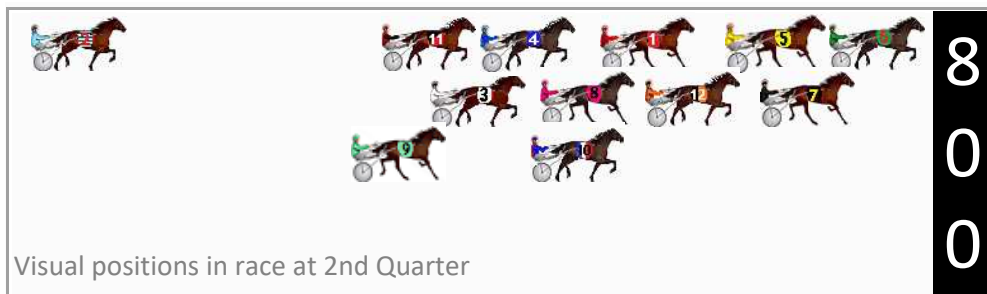

Finish Position and metres gained

First Arrow shows distance gain/loss from 2nd Qtr to 3rd Qtr, Second Arrow shows distance gain/loss from 3rd Qtr to Finish
Blue arrow indicates best gain in these quarters.

DATA TABLE: 800 / 400 Posi's are position from leader and (how wide the horse was at that position)

No	Horse	Plc	Mar	800 Posi	400 Posi	Time	3rd Qtr	4th Qt
6	BANK NOTICE	1	0.0m	0.0m (0)	0.0m (0)	2:34.90	27.50s	29.00s
5	EILEENMAY	2	3.7m	4.2m (0)	5.2m (0)	2:35.18	27.57s	28.89s
10	CEE DEE THREE	3	4.1m	12.0m (2)	0.2m (1)	2:35.21	26.66s	29.28s
8	ROCK THE BANK	4	38.3m	11.6m (1)	23.0m (0)	2:37.81	28.27s	30.10s
4	DUSTYROADS	5	43.6m	14.0m (0)	25.6m (1)	2:38.22	28.28s	30.30s
7	KINSAABI	6	45.0m	2.8m (1)	12.4m (1)	2:38.32	28.11s	31.35s
9	DELIGHTABLE	7	52.4m	19.2m (2)	28.2m (2)	2:38.89	28.09s	30.74s
11	VEEFORVICTORY	8	54.1m	18.0m (0)	35.6m (0)	2:39.02	28.70s	30.33s
12	SUGAR BOO	9	59.1m	7.4m (1)	19.2m (0)	2:39.40	28.25s	31.88s
3	IM TOILER	10	89.7m	16.0m (1)	48.0m (1)	2:41.73	29.67s	32.01s
1	CONTROL QUEEN	11	98.8m	9.2m (0)	47.0m (0)	2:42.42	30.06s	32.73s
2	PAY HOMAGE	12	310.7m	260.0m (0)	285.0m (0)	2:58.54	29.21s	30.85s