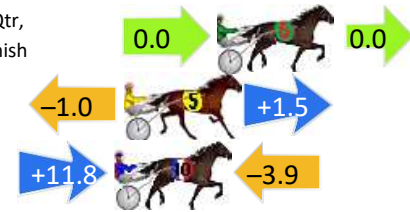

Finish Position and metres gained

First Arrow shows distance gain/loss from 2nd Qtr to 3rd Qtr, Second Arrow shows distance gain/loss from 3rd Qtr to Finish
Blue arrow indicates best gain in these quarters.

Visual positions in race at 2nd Quarter

Visual positions in race at 3rd Quarter

Bunbury Race 2 Distance 2100m

Saturday, 1 June 2024

Gross Time: 2:34.90 MileRate: 1:58.70 LeadTime: 36.10s First Qtr: 30.20s Second Qtr: 32.10s Third Qtr: 27.50s Fourth Qtr: 29.00s

DATA TABLE: 800 / 400 Posi's are position from leader and (how wide the horse was at that position)

No	Horse	Plc	Mar	800 Posi	400 Posi	Time	3rd Qtr	4th Qt
6	BANK NOTICE	1	0.0m	0.0m (0)	0.0m (0)	2:34.90	27.50s	29.00s
5	EILEENMAY	2	3.7m	4.2m (0)	5.2m (0)	2:35.18	27.57s	28.89s
10	CEE DEE THREE	3	4.1m	12.0m (2)	0.2m (1)	2:35.21	26.66s	29.28s
8	ROCK THE BANK	4	38.3m	11.6m (1)	23.0m (0)	2:37.81	28.27s	30.10s
4	DUSTYROADS	5	43.6m	14.0m (0)	25.6m (1)	2:38.22	28.28s	30.30s
7	KINSAABI	6	45.0m	2.8m (1)	12.4m (1)	2:38.32	28.11s	31.35s
9	DELIGHTABLE	7	52.4m	19.2m (2)	28.2m (2)	2:38.89	28.09s	30.74s
11	VEEFORVICTORY	8	54.1m	18.0m (0)	35.6m (0)	2:39.02	28.70s	30.33s
12	SUGAR BOO	9	59.1m	7.4m (1)	19.2m (0)	2:39.40	28.25s	31.88s
3	IM TOILER	10	89.7m	16.0m (1)	48.0m (1)	2:41.73	29.67s	32.01s
1	CONTROL QUEEN	11	98.8m	9.2m (0)	47.0m (0)	2:42.42	30.06s	32.73s
2	PAY HOMAGE	12	310.7m	260.0m (0)	285.0m (0)	2:58.54	29.21s	30.85s