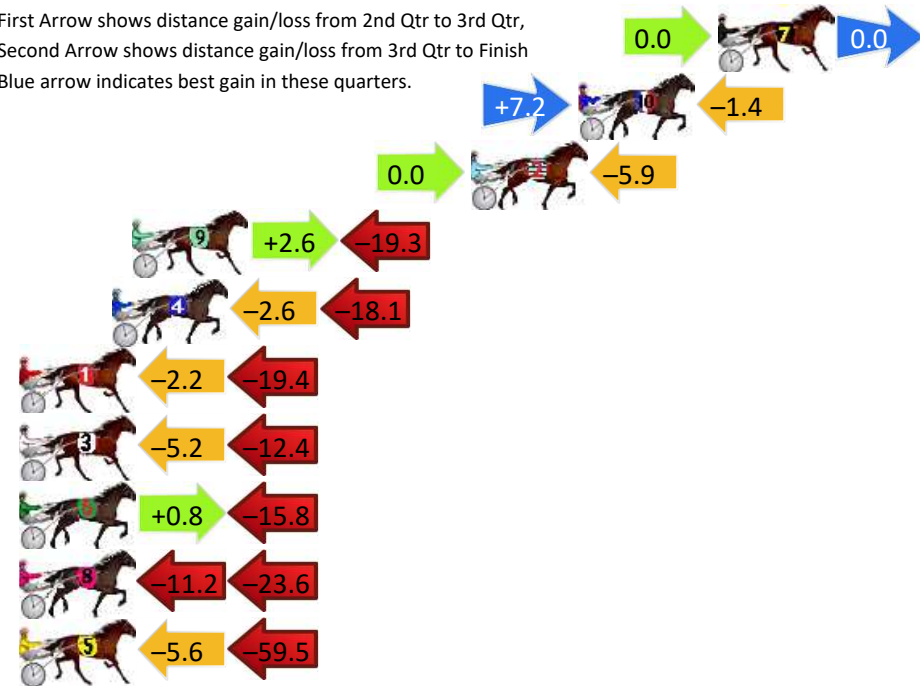

DATA TABLE: 800 / 400 Posi's are position from leader and (how wide the horse was at that position)

No	Horse	Plc	Mar	800 Posi	400 Posi	Time	3rd Qtr	4th Qt
6	BANK NOTICE	1	0.0m	0.0m (0)	0.0m (0)	2:34.90	27.50s	29.00s
5	EILEENMAY	2	3.7m	4.2m (0)	5.2m (0)	2:35.18	27.57s	28.89s
10	CEE DEE THREE	3	4.1m	12.0m (2)	0.2m (1)	2:35.21	26.66s	29.28s
8	ROCK THE BANK	4	38.3m	11.6m (1)	23.0m (0)	2:37.81	28.27s	30.10s
4	DUSTYROADS	5	43.6m	14.0m (0)	25.6m (1)	2:38.22	28.28s	30.30s
7	KINSAABI	6	45.0m	2.8m (1)	12.4m (1)	2:38.32	28.11s	31.35s
9	DELIGHTABLE	7	52.4m	19.2m (2)	28.2m (2)	2:38.89	28.09s	30.74s
11	VEEFORVICTORY	8	54.1m	18.0m (0)	35.6m (0)	2:39.02	28.70s	30.33s
12	SUGAR BOO	9	59.1m	7.4m (1)	19.2m (0)	2:39.40	28.25s	31.88s
3	IM TOILER	10	89.7m	16.0m (1)	48.0m (1)	2:41.73	29.67s	32.01s
1	CONTROL QUEEN	11	98.8m	9.2m (0)	47.0m (0)	2:42.42	30.06s	32.73s
2	PAY HOMAGE	12	310.7m	260.0m (0)	285.0m (0)	2:58.54	29.21s	30.85s

Finish Position and metres gained

First Arrow shows distance gain/loss from 2nd Qtr to 3rd Qtr, Second Arrow shows distance gain/loss from 3rd Qtr to Finish Blue arrow indicates best gain in these quarters.

Finish Position and metres gained

First Arrow shows distance gain/loss from 2nd Qtr to 3rd Qtr, Second Arrow shows distance gain/loss from 3rd Qtr to Finish. Blue arrow indicates best gain in these quarters.