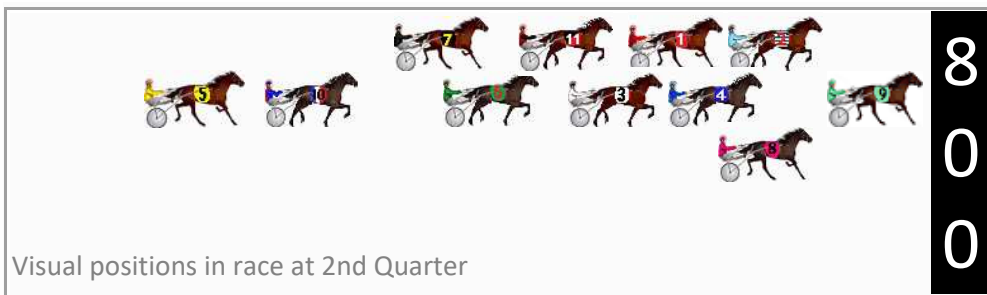

Finish Position and metres gained

First Arrow shows distance gain/loss from 2nd Qtr to 3rd Qtr, Second Arrow shows distance gain/loss from 3rd Qtr to Finish. Blue arrow indicates best gain in these quarters.

DATA TABLE: 800 / 400 Posi's are position from leader and (how wide the horse was at that position)

No	Horse	Plc	Mar	800 Posi	400 Posi	Time	3rd Qtr	4th Qt
8	IDEAL MUSCLE	1	0.0m	4.4m (2)	0.0m (1)	2:34.30	26.60s	28.70s
9	JACKIE DANIELS	2	11.0m	0.0m (1)	0.0m (0)	2:35.13	26.88s	29.48s
1	SPIRITOFANANGEL	3	15.8m	8.0m (0)	21.6m (0)	2:35.49	27.85s	28.29s
5	ISLAND TEE REX	4	25.2m	27.4m (1)	15.2m (1)	2:36.20	26.03s	29.41s
6	IMAHERO	5	53.8m	15.4m (1)	29.8m (2)	2:38.35	27.84s	30.41s
4	WHITBYS WORLD	6	56.2m	6.4m (1)	22.0m (1)	2:38.53	27.90s	31.14s
7	AXLE ROCKS	7	65.7m	17.4m (0)	32.2m (1)	2:39.25	27.85s	31.09s
3	HEEZ TRUE BLUE	8	66.3m	10.4m (1)	28.2m (1)	2:39.30	28.04s	31.42s
11	YANKEEDELIGHT	9	68.0m	12.4m (0)	27.4m (0)	2:39.42	27.85s	31.60s
10	SCUTTLEBUTT	10	78.2m	22.6m (1)	45.0m (0)	2:40.19	28.37s	31.07s
2	HOOAH	11	84.5m	4.0m (0)	17.6m (0)	2:40.67	27.69s	33.47s