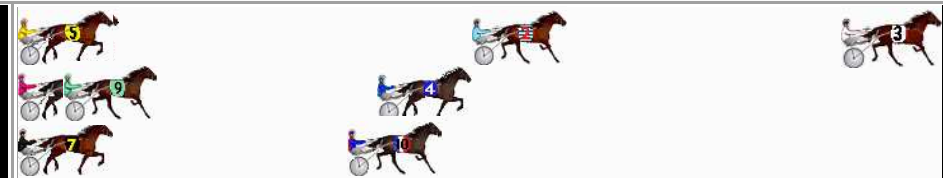

Visual positions in race at 3rd Quarter