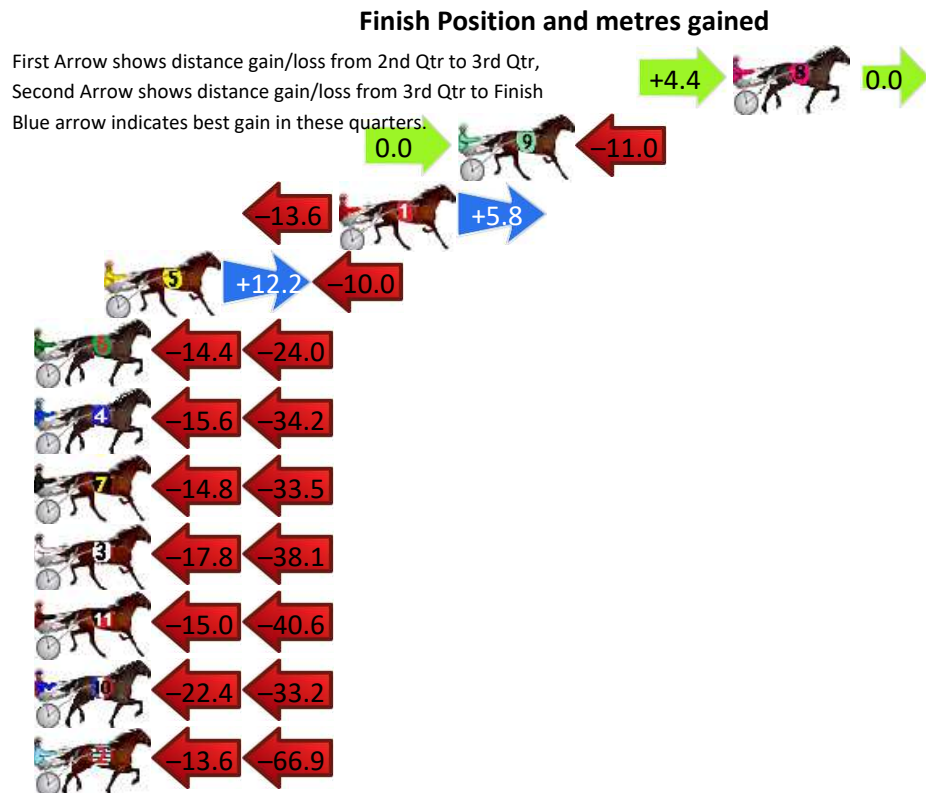

Finish Position and metres gained

First Arrow shows distance gain/loss from 2nd Qtr to 3rd Qtr, Second Arrow shows distance gain/loss from 3rd Qtr to Finish. Blue arrow indicates best gain in these quarters.

800

Visual positions in race at 2nd Quarter

400

Visual positions in race at 3rd Quarter

Bunbury Race 4 Distance 2100m

Saturday, 1 June 2024

Gross Time: 2:34.30 MileRate: 1:58.30 LeadTime: 36.60s First Qtr: 30.90s Second Qtr: 31.20s Third Qtr: 26.90s Fourth Qtr: 28.70s

DATA TABLE: 800 / 400 Posi's are position from leader and (how wide the horse was at that position)

No	Horse	Plc	Mar	800 Posi	400 Posi	Time	3rd Qtr	4th Qt
8	IDEAL MUSCLE	1	0.0m	4.4m (2)	0.0m (1)	2:34.30	26.60s	28.70s
9	JACKIE DANIELS	2	11.0m	0.0m (1)	0.0m (0)	2:35.13	26.88s	29.48s
1	SPIRITOFANANGEL	3	15.8m	8.0m (0)	21.6m (0)	2:35.49	27.85s	28.29s
5	ISLAND TEE REX	4	25.2m	27.4m (1)	15.2m (1)	2:36.20	26.03s	29.41s
6	IMAHERO	5	53.8m	15.4m (1)	29.8m (2)	2:38.35	27.84s	30.41s
4	WHITBYS WORLD	6	56.2m	6.4m (1)	22.0m (1)	2:38.53	27.90s	31.14s
7	AXLE ROCKS	7	65.7m	17.4m (0)	32.2m (1)	2:39.25	27.85s	31.09s
3	HEEZ TRUE BLUE	8	66.3m	10.4m (1)	28.2m (1)	2:39.30	28.04s	31.42s
11	YANKEEDELIGHT	9	68.0m	12.4m (0)	27.4m (0)	2:39.42	27.85s	31.60s
10	SCUTTLEBUTT	10	78.2m	22.6m (1)	45.0m (0)	2:40.19	28.37s	31.07s
2	HOOAH	11	84.5m	4.0m (0)	17.6m (0)	2:40.67	27.69s	33.47s