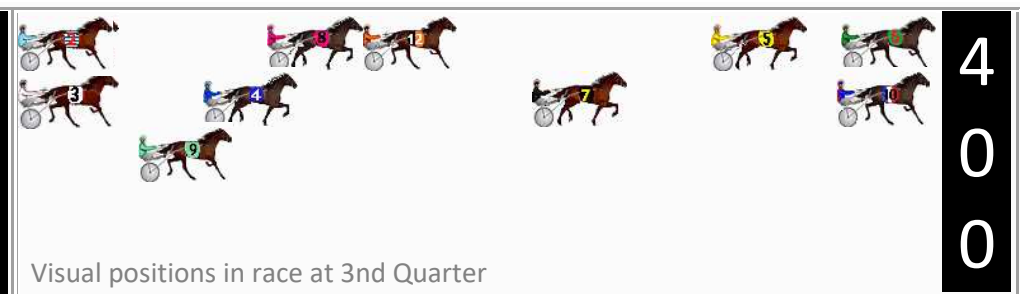

Finish Position and metres gained

First Arrow shows distance gain/loss from 2nd Qtr to 3rd Qtr, Second Arrow shows distance gain/loss from 3rd Qtr to Finish
Blue arrow indicates best gain in these quarters.

DATA TABLE: 800 / 400 Posi's are position from leader and (how wide the horse was at that position)

No	Horse	Plc	Mar	800 Posi	400 Posi	Time	3rd Qtr	4th Qt
6	BANK NOTICE	1	0.0m	0.0m (0)	0.0m (0)	2:34.90	27.50s	29.00s
5	EILEENMAY	2	3.7m	4.2m (0)	5.2m (0)	2:35.18	27.57s	28.89s
10	CEE DEE THREE	3	4.1m	12.0m (2)	0.2m (1)	2:35.21	26.66s	29.28s
8	ROCK THE BANK	4	38.3m	11.6m (1)	23.0m (0)	2:37.81	28.27s	30.10s
4	DUSTYROADS	5	43.6m	14.0m (0)	25.6m (1)	2:38.22	28.28s	30.30s
7	KINSAABI	6	45.0m	2.8m (1)	12.4m (1)	2:38.32	28.11s	31.35s
9	DELIGHTABLE	7	52.4m	19.2m (2)	28.2m (2)	2:38.89	28.09s	30.74s
11	VEEFORVICTORY	8	54.1m	18.0m (0)	35.6m (0)	2:39.02	28.70s	30.33s
12	SUGAR BOO	9	59.1m	7.4m (1)	19.2m (0)	2:39.40	28.25s	31.88s
3	IM TOILER	10	89.7m	16.0m (1)	48.0m (1)	2:41.73	29.67s	32.01s
1	CONTROL QUEEN	11	98.8m	9.2m (0)	47.0m (0)	2:42.42	30.06s	32.73s
2	PAY HOMAGE	12	310.7m	260.0m (0)	285.0m (0)	2:58.54	29.21s	30.85s