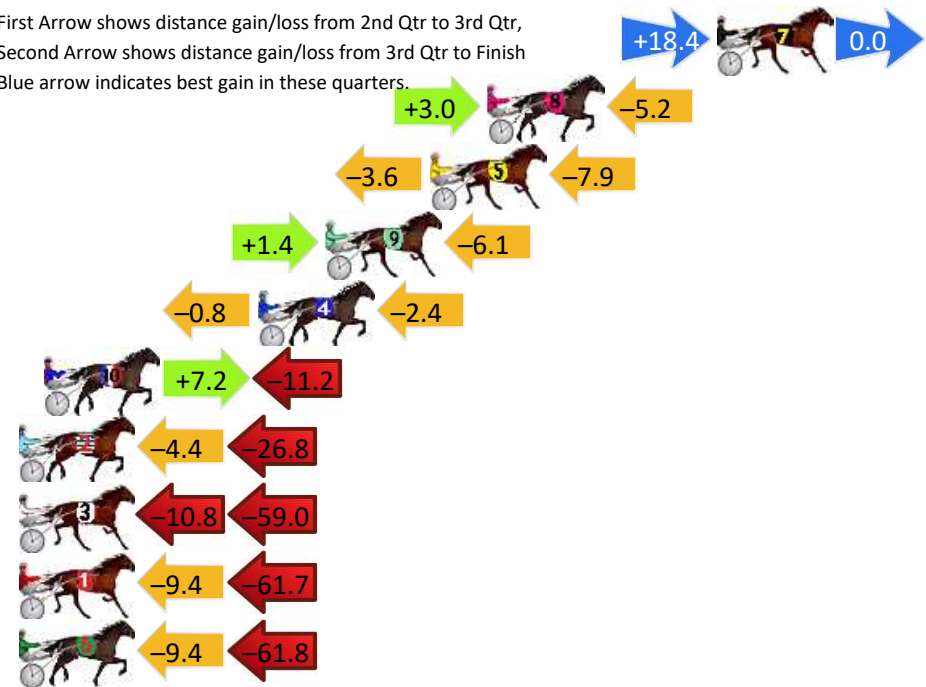

## Finish Position and metres gained

First Arrow shows distance gain/loss from 2nd Qtr to 3rd Qtr,  
Second Arrow shows distance gain/loss from 3rd Qtr to Finish  
Blue arrow indicates best gain in these quarters.

800

Visual positions in race at 2nd Quarter

400

Visual positions in race at 3rd Quarter

# Narrogin Race 4 Distance 2242m

Tuesday, 17 December 2024

Gross Time: 2:47.40 MileRate: 2:00.20 LeadTime: 47.80s First Qtr: 31.20s Second Qtr: 29.90s Third Qtr: 29.10s Fourth Qtr: 29.40s

DATA TABLE: 800 / 400 Posi's are position from leader and (how wide the horse was at that position)