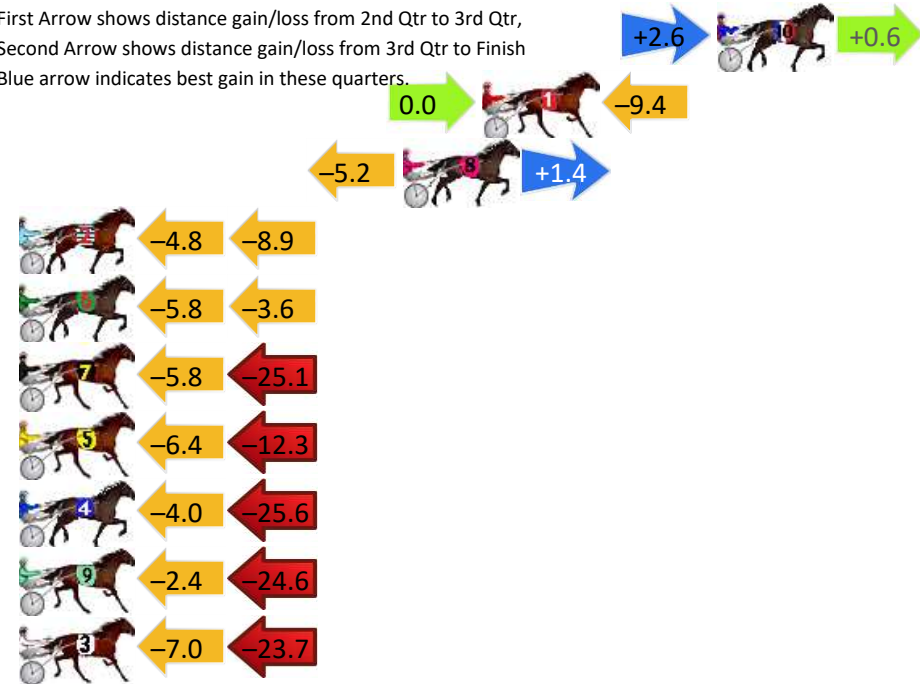

## Finish Position and metres gained

800

Visual positions in race at 2nd Quarter

400

Visual positions in race at 3rd Quarter

# Narrogin Race 7 Distance 2242m

Tuesday, 17 December 2024

Gross Time: 2:50.20 MileRate: 2:02.20 LeadTime: 48.00s First Qtr: 33.30s Second Qtr: 32.10s Third Qtr: 27.90s Fourth Qtr: 28.90s

DATA TABLE: 800 / 400 Posi's are position from leader and (how wide the horse was at that position)

## Finish Position and metres gained

First Arrow shows distance gain/loss from 2nd Qtr to 3rd Qtr, Second Arrow shows distance gain/loss from 3rd Qtr to Finish. Blue arrow indicates best gain in these quarters.