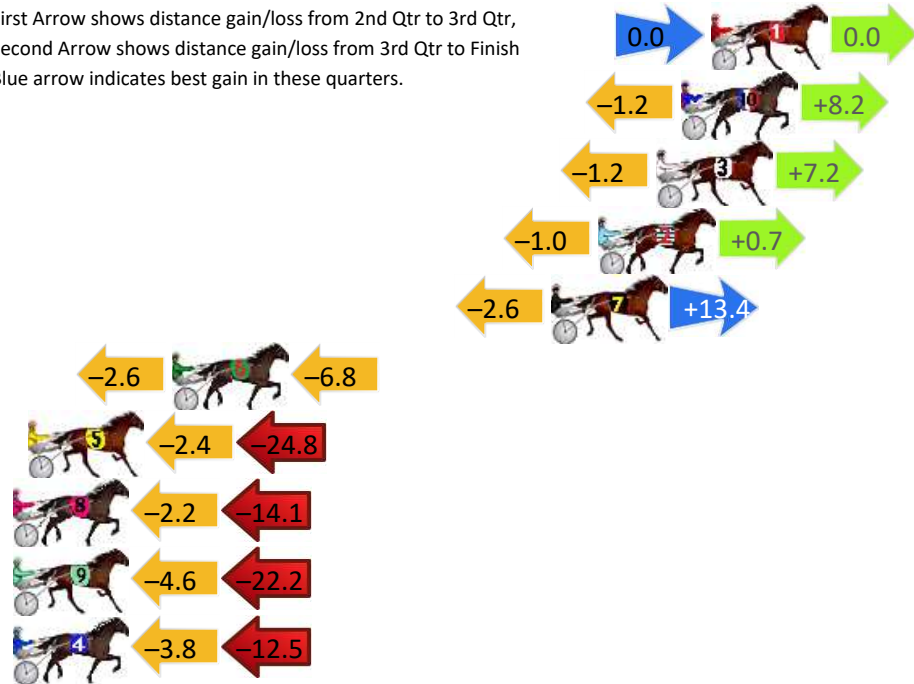

## Finish Position and metres gained

First Arrow shows distance gain/loss from 2nd Qtr to 3rd Qtr, Second Arrow shows distance gain/loss from 3rd Qtr to Finish Blue arrow indicates best gain in these quarters.

# Narrogin Race 2 Distance 2242m

Tuesday, 17 December 2024

Gross Time: 2:46.80 MileRate: 1:59.80 LeadTime: 49.00s First Qtr: 31.00s Second Qtr: 28.90s Third Qtr: 28.90s Fourth Qtr: 29.00s

DATA TABLE: 800 / 400 Posi's are position from leader and (how wide the horse was at that position)

No	Horse	Plc	Mar	800 Posi	400 Posi	Time	3rd Qtr	4th Qt
1	BELLA RAGAZZA	1	0.0m	0.0m (0)	0.0m (0)	2:46.80	28.90s	29.00s
10	HAVEYOU METTED	2	1.2m	8.2m (1)	9.4m (2)	2:46.89	28.99s	28.41s
3	SHES A MARE	3	2.2m	8.2m (0)	9.4m (0)	2:46.97	28.99s	28.48s
2	SUKHOVEY WINDSTORM	4	4.5m	4.2m (0)	5.2m (0)	2:47.14	28.97s	28.95s
7	SEA FURY	5	6.4m	17.2m (0)	19.8m (1)	2:47.29	29.09s	28.03s
6	FOLLOW THE ARK	6	21.6m	12.2m (1)	14.8m (1)	2:48.44	29.09s	29.49s
5	CULLEN STAR	7	27.4m	0.2m (1)	2.6m (1)	2:48.88	29.07s	30.79s
8	RISING SPIRIT	8	29.1m	12.8m (0)	15.0m (0)	2:49.01	29.06s	30.02s
9	GET YA BETS ON	9	31.0m	4.2m (1)	8.8m (1)	2:49.16	29.23s	30.60s
4	SANFORD HARRY	10	32.5m	16.2m (1)	20.0m (2)	2:49.27	29.17s	29.90s

## Finish Position and metres gained

First Arrow shows distance gain/loss from 2nd Qtr to 3rd Qtr, Second Arrow shows distance gain/loss from 3rd Qtr to Finish. Blue arrow indicates best gain in these quarters.