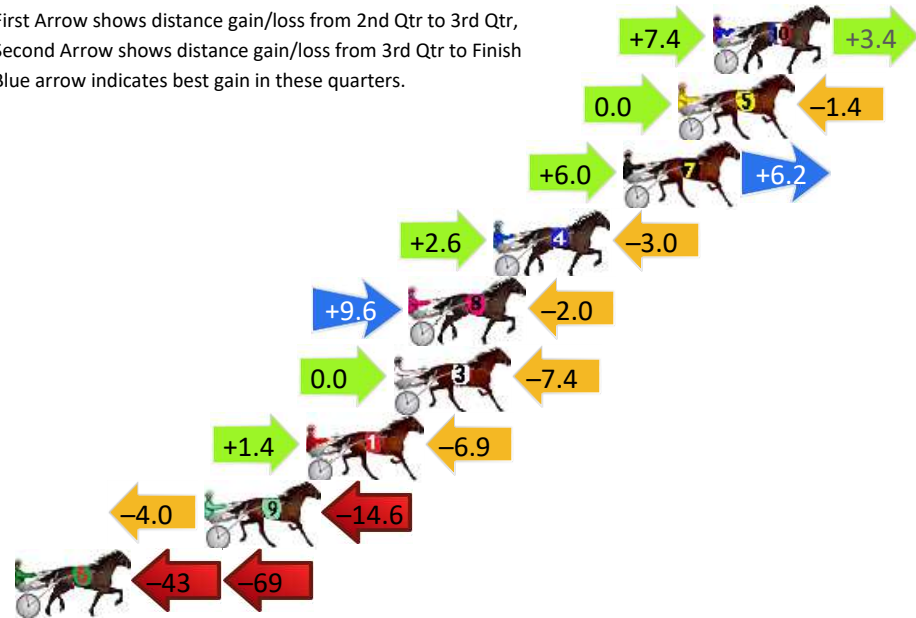

## Finish Position and metres gained

First Arrow shows distance gain/loss from 2nd Qtr to 3rd Qtr, Second Arrow shows distance gain/loss from 3rd Qtr to Finish  
Blue arrow indicates best gain in these quarters.

# Narrogin Race 5 Distance 1823m

Tuesday, 17 December 2024

Gross Time: 2:12.80 MileRate: 1:57.20 LeadTime: 13.20s First Qtr: 29.40s Second Qtr: 29.30s Third Qtr: 29.80s Fourth Qtr: 31.10s

DATA TABLE: 800 / 400 Posi's are position from leader and (how wide the horse was at that position)

No	Horse	Plc	Mar	800 Posi	400 Posi	Time	3rd Qtr	4th Qt
10	GOLD HORSESHOE	1	0.0m	10.8m (2)	3.4m (2)	2:12.80	29.25s	30.84s
5	VINTAGE BLU	2	1.4m	0.0m (0)	0.0m (0)	2:12.91	29.80s	31.21s
7	PRIDDAH	3	3.6m	15.8m (0)	9.8m (1)	2:13.09	29.36s	30.62s
4	SUNDANCER RAINBOW	4	8.8m	8.4m (1)	5.8m (3)	2:13.52	29.60s	31.33s
8	AMERICAN MONARCH	5	12.2m	19.8m (2)	10.2m (2)	2:13.79	29.07s	31.25s
3	JAMIE KIM	6	12.8m	5.4m (0)	5.4m (0)	2:13.84	29.79s	31.67s
1	STAPLETON	7	16.3m	10.8m (0)	9.4m (0)	2:14.13	29.68s	31.63s
9	FRANCO WESTERN	8	20.4m	1.8m (1)	5.8m (1)	2:14.46	30.08s	32.23s
6	ALTA HURRAH	9	123.1m	12.4m (1)	55.0m (0)	2:22.81	32.91s	36.37s