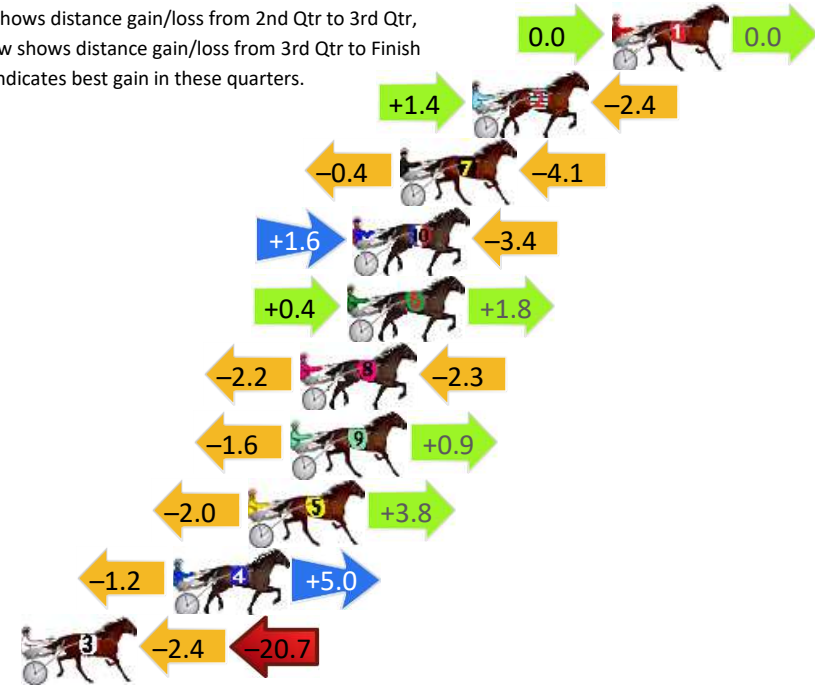

## Finish Position and metres gained

First Arrow shows distance gain/loss from 2nd Qtr to 3rd Qtr, Second Arrow shows distance gain/loss from 3rd Qtr to Finish. Blue arrow indicates best gain in these quarters.

800

Visual positions in race at 2nd Quarter

400

Visual positions in race at 3rd Quarter

## Finish Position and metres gained

First Arrow shows distance gain/loss from 2nd Qtr to 3rd Qtr,  
Second Arrow shows distance gain/loss from 3rd Qtr to Finish  
Blue arrow indicates best gain in these quarters.