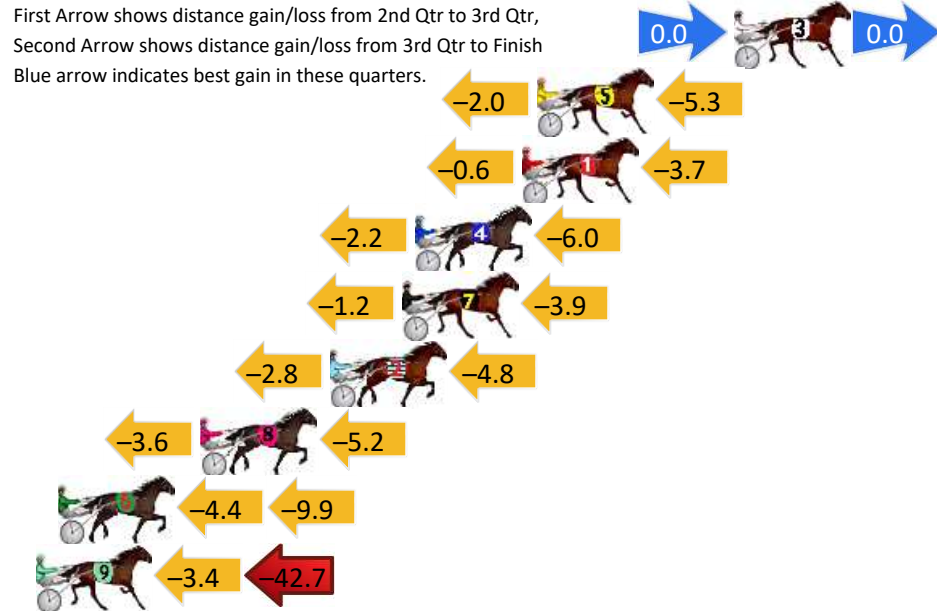

Narrogin Race 6 Distance 2242m

Tuesday, 17 December 2024

Gross Time: 2:49.50 MileRate: 2:01.70 LeadTime: 47.40s First Qtr: 33.80s Second Qtr: 31.10s Third Qtr: 28.40s Fourth Qtr: 28.80s

DATA TABLE: 800 / 400 Posi's are position from leader and (how wide the horse was at that position)

No	Horse	Plc	Mar	800 Posi	400 Posi	Time	3rd Qtr	4th Qt
3	SHEZA SASSY LASSY	1	0.0m	0.0m (0)	0.0m (0)	2:49.50	28.40s	28.80s
5	HEARTOFAHLIA	2	7.9m	0.6m (1)	2.6m (1)	2:50.10	28.54s	29.18s
1	PHILTHEJUG	3	8.5m	4.2m (0)	4.8m (0)	2:50.14	28.44s	29.06s
4	BROOKVALEGIRL	4	12.8m	4.6m (1)	6.8m (1)	2:50.47	28.55s	29.23s
7	DIAMOND WORLD	5	13.3m	8.2m (0)	9.4m (0)	2:50.51	28.48s	29.08s
2	PRINCESS MICKAYLA	6	16.2m	8.6m (1)	11.4m (1)	2:50.72	28.60s	29.14s
8	RIPPER VIEW	7	21.4m	12.6m (1)	16.2m (1)	2:51.12	28.65s	29.17s
6	VYBRANT	8	27.1m	12.8m (0)	17.2m (0)	2:51.55	28.71s	29.51s
9	AMARETTO ANGEL	9	52.1m	6.0m (2)	9.4m (2)	2:53.44	28.62s	31.86s

Finish Position and metres gained

800

Visual positions in race at 2nd Quarter