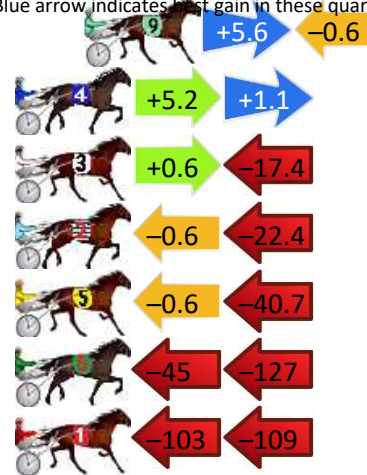

# Narrogin Race 1 Distance 1823m

Tuesday, 17 December 2024

Gross Time: 2:10.50 MileRate: 1:55.20 LeadTime: 13.80s First Qtr: 30.10s Second Qtr: 28.30s Third Qtr: 28.90s Fourth Qtr: 29.40s

DATA TABLE: 800 / 400 Posi's are position from leader and (how wide the horse was at that position)

## Finish Position and metres gained

First Arrow shows distance gain/loss from 2nd Qtr to 3rd Qtr, Second Arrow shows distance gain/loss from 3rd Qtr to Finish Blue arrow indicates best gain in these quarters.