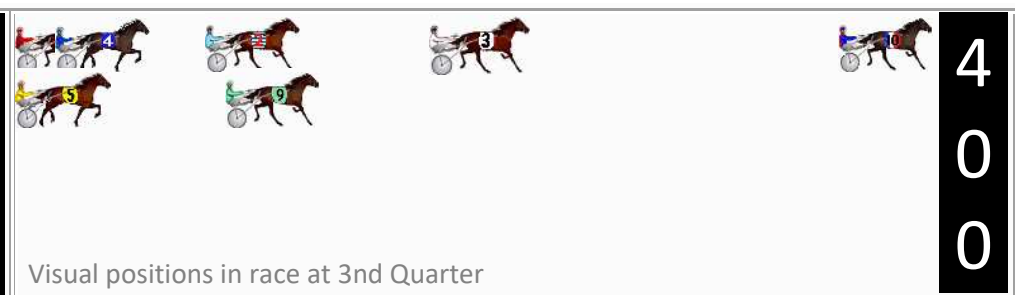

No	Horse	Plc	Mar	800 Posi	400 Posi	Time	3rd Qtr	4th Qt
10	CHARIVARI	1	0.0m	0.0m (0)	0.0m (0)	2:10.50	28.90s	29.40s
9	PRINCE OF TRIBECA	2	25.2m	30.2m (0)	24.6m (1)	2:12.44	28.49s	29.44s
4	PINEAPPLE	3	30.3m	36.6m (0)	31.4m (0)	2:12.84	28.52s	29.32s
3	LAZI DAIS	4	33.8m	17.0m (0)	16.4m (0)	2:13.11	28.85s	30.67s
2	DUNCAN TWENTYTWO	5	47.8m	24.8m (0)	25.4m (0)	2:14.18	28.93s	31.04s
5	MICKEY BE SWIFT	6	77.5m	36.2m (1)	36.8m (1)	2:16.47	28.92s	32.37s
6	MY HAMMER DOWN	7	196.6m	25.4m (1)	70.0m (0)	2:25.66	32.05s	38.65s
1	BASINGHALL	8	258.5m	47.0m (0)	150.0m (0)	2:30.43	36.30s	37.33s

## Finish Position and metres gained

First Arrow shows distance gain/loss from 2nd Qtr to 3rd Qtr, Second Arrow shows distance gain/loss from 3rd Qtr to Finish Blue arrow indicates best gain in these quarters.