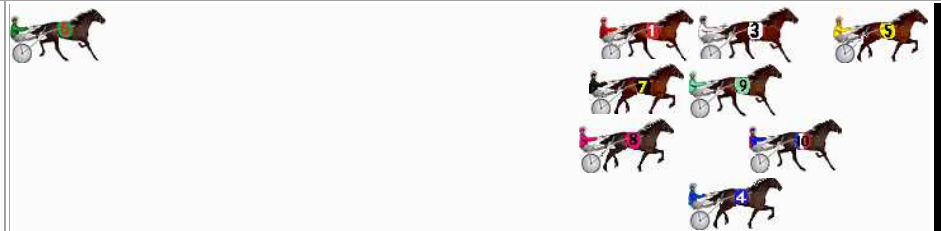

4
0
0

Visual positions in race at 3rd Quarter