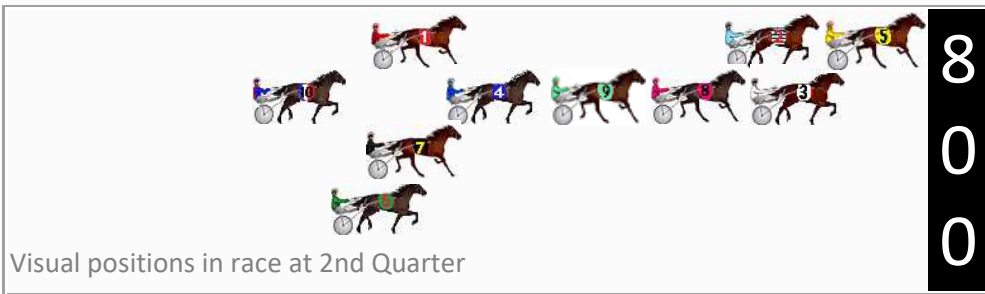

800

Visual positions in race at 2nd Quarter

400

Visual positions in race at 3rd Quarter

## Finish Position and metres gained

First Arrow shows distance gain/loss from 2nd Qtr to 3rd Qtr, Second Arrow shows distance gain/loss from 3rd Qtr to Finish Blue arrow indicates best gain in these quarters.