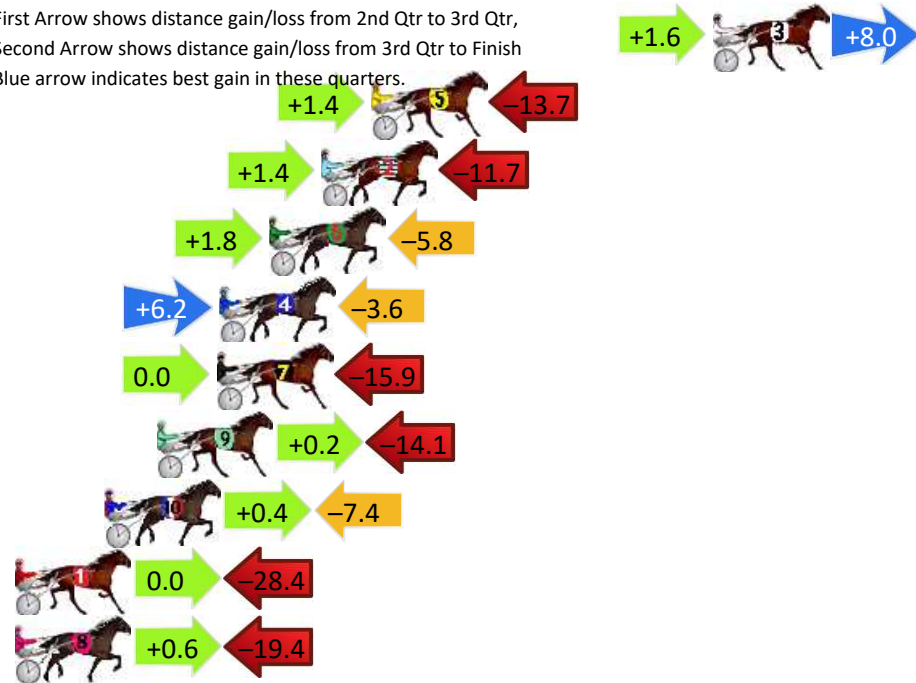

## Finish Position and metres gained

First Arrow shows distance gain/loss from 2nd Qtr to 3rd Qtr, Second Arrow shows distance gain/loss from 3rd Qtr to Finish. Blue arrow indicates best gain in these quarters.

800

Visual positions in race at 2nd Quarter

400

Visual positions in race at 3rd Quarter

# Narrogin Race 8 Distance 2242m

Tuesday, 17 December 2024

Gross Time: 2:50.20 MileRate: 2:02.10 LeadTime: 47.70s First Qtr: 31.50s Second Qtr: 30.20s Third Qtr: 30.60s Fourth Qtr: 30.20s

DATA TABLE: 800 / 400 Posi's are position from leader and (how wide the horse was at that position)

## Finish Position and metres gained

First Arrow shows distance gain/loss from 2nd Qtr to 3rd Qtr, Second Arrow shows distance gain/loss from 3rd Qtr to Finish  
Blue arrow indicates best gain in these quarters.