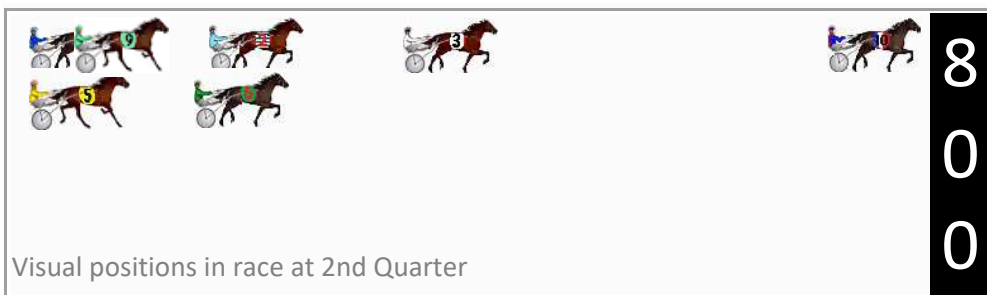

No	Horse	Plc	Mar	800 Posi	400 Posi	Time	3rd Qtr	4th Qt
10	CHARIVARI	1	0.0m	0.0m (0)	0.0m (0)	2:10.50	28.90s	29.40s
9	PRINCE OF TRIBECA	2	25.2m	30.2m (0)	24.6m (1)	2:12.44	28.49s	29.44s
4	PINEAPPLE	3	30.3m	36.6m (0)	31.4m (0)	2:12.84	28.52s	29.32s
3	LAZI DAIS	4	33.8m	17.0m (0)	16.4m (0)	2:13.11	28.85s	30.67s
2	DUNCAN TWENTYTWO	5	47.8m	24.8m (0)	25.4m (0)	2:14.18	28.93s	31.04s
5	MICKEY BE SWIFT	6	77.5m	36.2m (1)	36.8m (1)	2:16.47	28.92s	32.37s
6	MY HAMMER DOWN	7	196.6m	25.4m (1)	70.0m (0)	2:25.66	32.05s	38.65s
1	BASINGHALL	8	258.5m	47.0m (0)	150.0m (0)	2:30.43	36.30s	37.33s

## Finish Position and metres gained

First Arrow shows distance gain/loss from 2nd Qtr to 3rd Qtr, Second Arrow shows distance gain/loss from 3rd Qtr to Finish Blue arrow indicates best gain in these quarters.