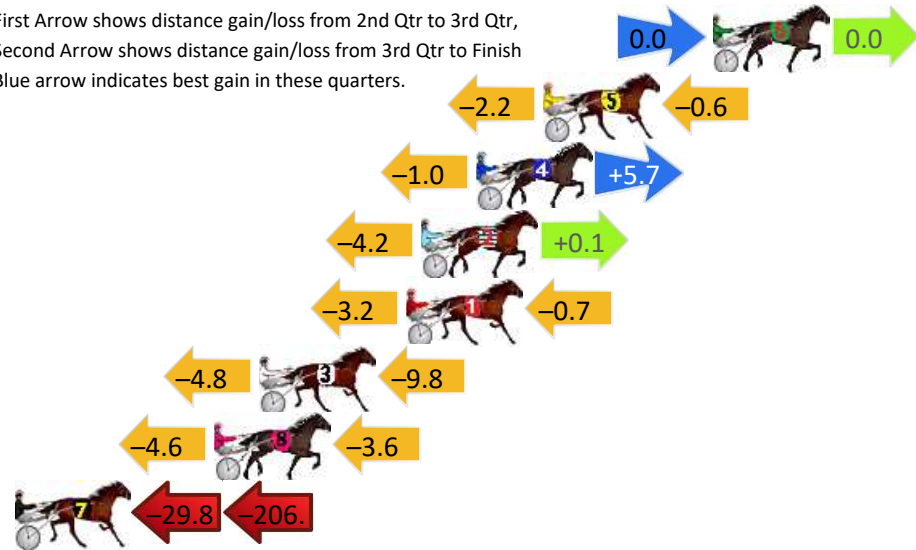

Finish Position and metres gained

First Arrow shows distance gain/loss from 2nd Qtr to 3rd Qtr, Second Arrow shows distance gain/loss from 3rd Qtr to Finish Blue arrow indicates best gain in these quarters.

800

Visual positions in race at 2nd Quarter

400

Visual positions in race at 3rd Quarter

Pinjarra Race 3 Distance 1684m

Monday, 4 November 2024

Gross Time: 2:06.60 MileRate: 2:01.00 LeadTime: 7.20s First Qtr: 29.30s Second Qtr: 30.90s Third Qtr: 30.80s Fourth Qtr: 28.40s

DATA TABLE: 800 / 400 Posi's are position from leader and (how wide the horse was at that position)

NoHorse	Plc	Mar	800 Posi	400 Posi	Time	3rd Qtr	4th Qt
6 A DUKE TO BE	1	0.0m	0.0m (0)	0.0m (0)	2:06.60	30.80s	28.40s
5 ADDA LUCKY BOY	2	6.8m	4.0m (0)	6.2m (0)	2:07.11	30.96s	28.44s
4 WHEEL FAST	3	9.5m	14.2m (0)	15.2m (3)	2:07.31	30.86s	28.00s
2 PAY HOMAGE	4	11.7m	7.6m (1)	11.8m (2)	2:07.47	31.11s	28.39s
1 SONGSTER	5	12.3m	8.4m (0)	11.6m (0)	2:07.52	31.04s	28.45s
3 DELIGHTABLE	6	18.2m	3.6m (1)	8.4m (1)	2:07.96	31.18s	29.09s
8 LUCY HELEN	7	20.0m	11.8m (1)	16.4m (2)	2:08.09	31.15s	28.65s
7 BONNIE PAULINE	8	256.9m	20.2m (1)	50.0m (0)	2:25.77	33.61s	43.01s