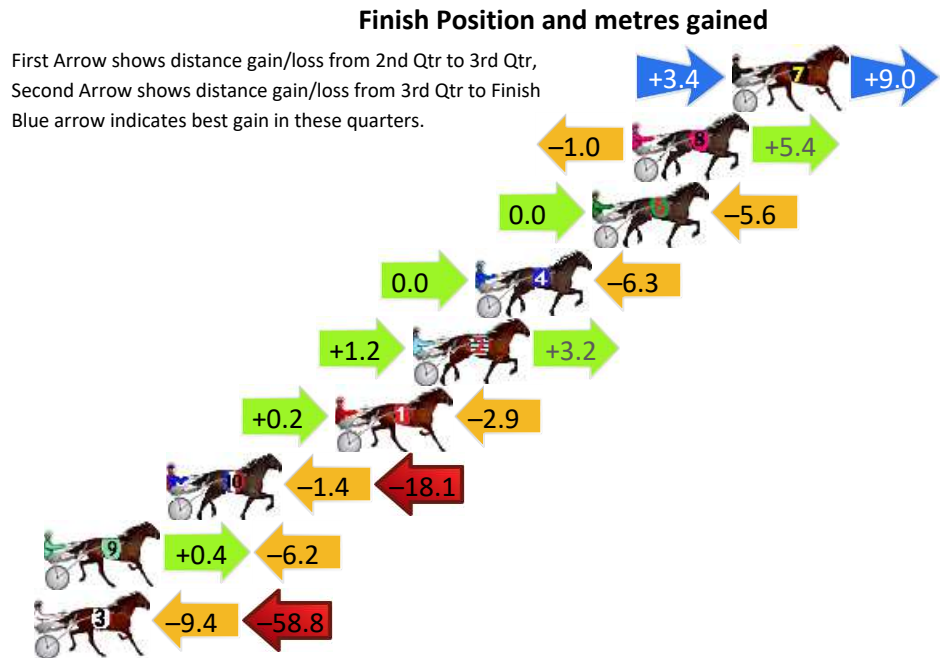

Pinjarra Race 8 Distance 2631m

Monday, 4 November 2024

Gross Time: 3:18.40 MileRate: 2:00.50 LeadTime: 80.60s First Qtr: 31.50s Second Qtr: 28.70s Third Qtr: 28.90s Fourth Qtr: 28.70s

DATA TABLE: 800 / 400 Posi's are position from leader and (how wide the horse was at that position)

NoHorse	Plc	Mar	800 Posi	400 Posi	Time	3rd Qtr	4th Qt
7 NORTHVIEW DANCE	1	0.0m	12.4m (1)	9.0m (0)	3:18.40	28.65s	28.06s
8 BEEN SCOOTIN	2	4.0m	8.4m (1)	9.4m (1)	3:18.70	28.97s	28.31s
6 CALIENTE	3	5.6m	0.0m (0)	0.0m (0)	3:18.82	28.90s	29.10s
4 TRIGWELL ROAD	4	10.3m	4.0m (0)	4.0m (0)	3:19.18	28.90s	29.15s
2 AMERICAN CRUISE	5	12.8m	17.2m (0)	16.0m (1)	3:19.36	28.81s	28.47s
1 OFF THE CHARTS	6	15.9m	13.2m (0)	13.0m (2)	3:19.60	28.89s	28.91s
10 FLEUR DU MAQUIS	7	22.7m	3.2m (1)	4.6m (1)	3:20.11	29.00s	29.99s
9 MACHLANI	8	27.6m	21.8m (0)	21.4m (1)	3:20.48	28.87s	29.14s
3 IM DRINKINDOUBLES	9	77.2m	9.0m (0)	18.4m (0)	3:24.22	29.59s	32.90s

800

Visual positions in race at 2nd Quarter