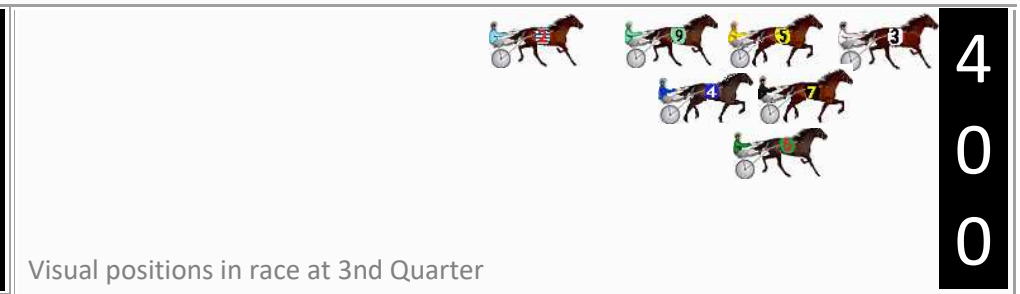

Pinjarra Race 4 Distance 1177m

Monday, 4 November 2024

Gross Time: 1:24.40 MileRate: 1:55.35 LeadTime: 26.50s First Qtr: Second Qtr: Third Qtr: 28.70s Fourth Qtr: 29.20s

DATA TABLE: 800 / 400 Posi's are position from leader and (how wide the horse was at that position)

No	Horse	Plc	Mar	800 Posi	400 Posi	Time	3rd Qtr	4th Qt
3	ERA	1	0.0m	0.0m (0)	0.0m (0)	1:24.40	28.70s	29.20s
9	DISPATCHER	2	3.5m	8.4m (0)	8.6m (0)	1:24.67	28.72s	28.83s
5	FLYING TO WIN	3	3.7m	4.2m (0)	4.4m (0)	1:24.68	28.71s	29.15s
7	STRAYLYA	4	6.3m	5.4m (2)	3.2m (1)	1:24.88	28.54s	29.43s
4	CAMEOS DELIGHT	5	11.6m	7.4m (1)	7.2m (1)	1:25.29	28.68s	29.52s
6	MEGA RAGE	6	12.4m	11.0m (2)	4.2m (2)	1:25.35	28.21s	29.80s
2	CLASSICAL ELLIE	7	30.4m	15.8m (0)	14.0m (0)	1:26.73	28.56s	30.39s

Finish Position and metres gained

First Arrow shows distance gain/loss from 2nd Qtr to 3rd Qtr,
Second Arrow shows distance gain/loss from 3rd Qtr to Finish
Blue arrow indicates best gain in these quarters.