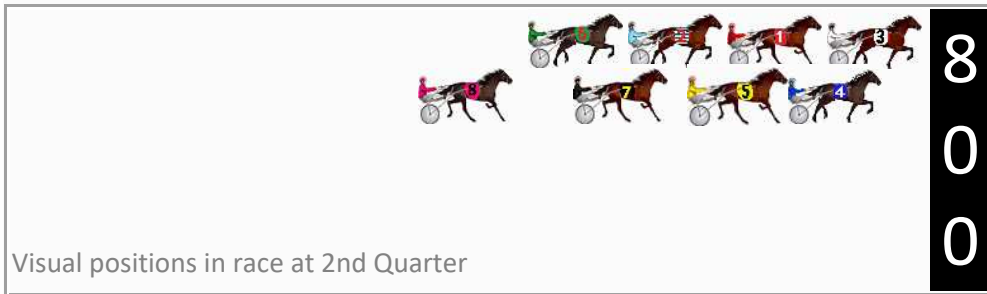

Pinjarra Race 6 Distance 1177m

Monday, 4 November 2024

Gross Time: 1:23.30 MileRate: 1:53.90 LeadTime: 26.50s First Qtr: Second Qtr: Third Qtr: 29.70s Fourth Qtr: 27.10s

DATA TABLE: 800 / 400 Posi's are position from leader and (how wide the horse was at that position)

NoHorse	Plc	Mar	800 Posi	400 Posi	Time	3rd Qtr	4th Qt
5 FRANCO ECUADOR	1	0.0m	5.6m (1)	4.4m (2)	1:23.30	29.60s	26.80s
8 TORPEDO ROCK	2	2.0m	16.4m (1)	7.0m (3)	1:23.44	29.02s	26.76s
4 ALTA QUEEN	3	5.9m	1.6m (1)	1.0m (1)	1:23.72	29.67s	27.43s
3 BRODIE BOY	4	13.6m	0.0m (0)	0.0m (0)	1:24.27	29.74s	28.02s
2 EVE CROCKER	5	14.3m	8.0m (0)	8.0m (0)	1:24.32	29.72s	27.52s
1 CLASSNSMART	6	14.4m	4.0m (0)	4.0m (0)	1:24.33	29.73s	27.80s
6 JADES FORTUNE	7	17.8m	12.0m (0)	12.0m (0)	1:24.57	29.72s	27.49s
7 POCKETFUL OF OPALS	8	18.6m	10.2m (1)	9.4m (1)	1:24.63	29.67s	27.72s

Finish Position and metres gained

First Arrow shows distance gain/loss from 2nd Qtr to 3rd Qtr, Second Arrow shows distance gain/loss from 3rd Qtr to Finish
Blue arrow indicates best gain in these quarters.