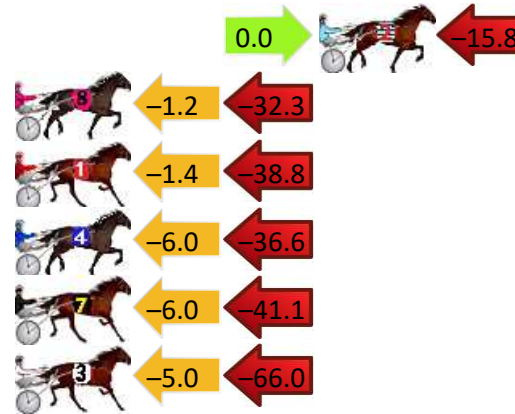

Finish Position and metres gained

First Arrow shows distance gain/loss from 2nd Qtr to 3rd Qtr, Second Arrow shows distance gain/loss from 3rd Qtr to Finish Blue arrow indicates best gain in these quarters.

Pinjarra Race 2 Distance 2185m

Monday, 4 November 2024

Gross Time: 2:41.60 MileRate: 1:59.00 LeadTime: 43.40s First Qtr: 31.10s Second Qtr: 29.20s Third Qtr: 29.10s Fourth Qtr: 28.80s

DATA TABLE: 800 / 400 Posi's are position from leader and (how wide the horse was at that position)