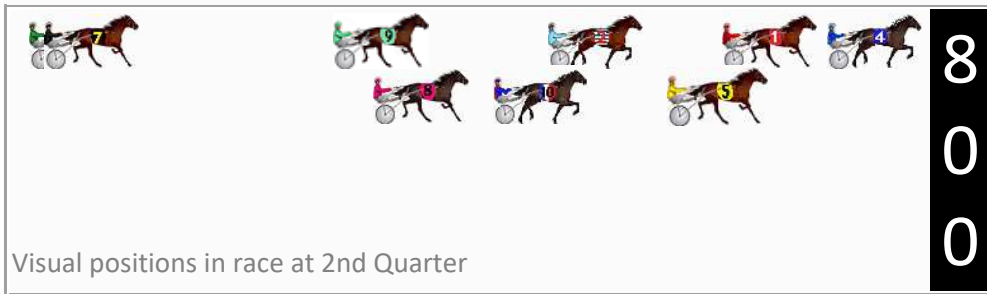

Finish Position and metres gained

First Arrow shows distance gain/loss from 2nd Qtr to 3rd Qtr, Second Arrow shows distance gain/loss from 3rd Qtr to Finish Blue arrow indicates best gain in these quarters.