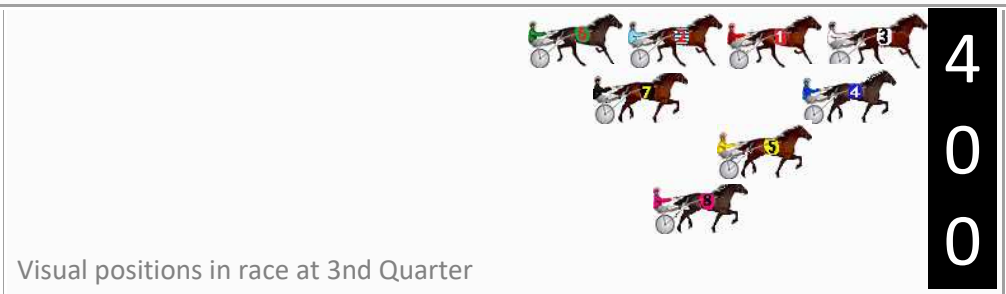

Pinjarra Race 6 Distance 1177m

Monday, 4 November 2024

Gross Time: 1:23.30 MileRate: 1:53.90 LeadTime: 26.50s First Qtr: Second Qtr: Third Qtr: 29.70s Fourth Qtr: 27.10s

DATA TABLE: 800 / 400 Posi's are position from leader and (how wide the horse was at that position)

NoHorse	Plc	Mar	800 Posi	400 Posi	Time	3rd Qtr	4th Qt
5 FRANCO ECUADOR	1	0.0m	5.6m (1)	4.4m (2)	1:23.30	29.60s	26.80s
8 TORPEDO ROCK	2	2.0m	16.4m (1)	7.0m (3)	1:23.44	29.02s	26.76s
4 ALTA QUEEN	3	5.9m	1.6m (1)	1.0m (1)	1:23.72	29.67s	27.43s
3 BRODIE BOY	4	13.6m	0.0m (0)	0.0m (0)	1:24.27	29.74s	28.02s
2 EVE CROCKER	5	14.3m	8.0m (0)	8.0m (0)	1:24.32	29.72s	27.52s
1 CLASSNSMART	6	14.4m	4.0m (0)	4.0m (0)	1:24.33	29.73s	27.80s
6 JADES FORTUNE	7	17.8m	12.0m (0)	12.0m (0)	1:24.57	29.72s	27.49s
7 POCKETFUL OF OPALS	8	18.6m	10.2m (1)	9.4m (1)	1:24.63	29.67s	27.72s

Finish Position and metres gained

First Arrow shows distance gain/loss from 2nd Qtr to 3rd Qtr, Second Arrow shows distance gain/loss from 3rd Qtr to Finish
Blue arrow indicates best gain in these quarters.