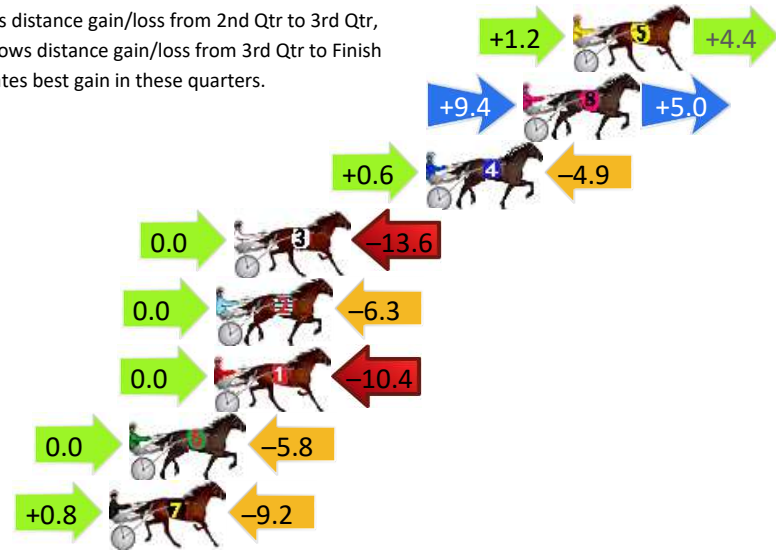

Finish Position and metres gained

First Arrow shows distance gain/loss from 2nd Qtr to 3rd Qtr,
Second Arrow shows distance gain/loss from 3rd Qtr to Finish
Blue arrow indicates best gain in these quarters.

8
0
0

Visual positions in race at 2nd Quarter

4
0
0

Visual positions in race at 3rd Quarter

Pinjarra Race 6 Distance 1177m

Monday, 4 November 2024

Gross Time: 1:23.30 MileRate: 1:53.90 LeadTime: 26.50s First Qtr: Second Qtr: Third Qtr: 29.70s Fourth Qtr: 27.10s

DATA TABLE: 800 / 400 Posi's are position from leader and (how wide the horse was at that position)

NoHorse	Plc	Mar	800 Posi	400 Posi	Time	3rd Qtr	4th Qt
5 FRANCO ECUADOR	1	0.0m	5.6m (1)	4.4m (2)	1:23.30	29.60s	26.80s
8 TORPEDO ROCK	2	2.0m	16.4m (1)	7.0m (3)	1:23.44	29.02s	26.76s
4 ALTA QUEEN	3	5.9m	1.6m (1)	1.0m (1)	1:23.72	29.67s	27.43s
3 BRODIE BOY	4	13.6m	0.0m (0)	0.0m (0)	1:24.27	29.74s	28.02s
2 EVE CROCKER	5	14.3m	8.0m (0)	8.0m (0)	1:24.32	29.72s	27.52s
1 CLASSNSMART	6	14.4m	4.0m (0)	4.0m (0)	1:24.33	29.73s	27.80s
6 JADES FORTUNE	7	17.8m	12.0m (0)	12.0m (0)	1:24.57	29.72s	27.49s
7 POCKETFUL OF OPALS	8	18.6m	10.2m (1)	9.4m (1)	1:24.63	29.67s	27.72s