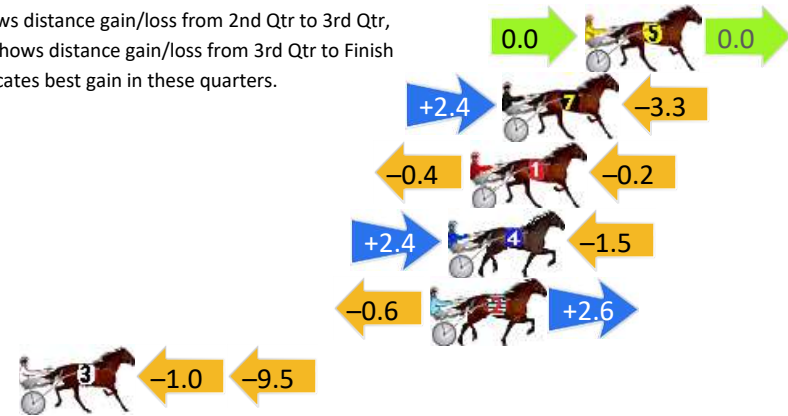

Finish Position and metres gained

First Arrow shows distance gain/loss from 2nd Qtr to 3rd Qtr,
Second Arrow shows distance gain/loss from 3rd Qtr to Finish
Blue arrow indicates best gain in these quarters.

Pinjarra Race 5 Distance 1684m

Monday, 4 November 2024

Gross Time: 2:02.40 MileRate: 1:57.00 LeadTime: 5.70s First Qtr: 29.80s Second Qtr: 30.70s Third Qtr: 29.40s Fourth Qtr: 26.80s

DATA TABLE: 800 / 400 Posi's are position from leader and (how wide the horse was at that position)