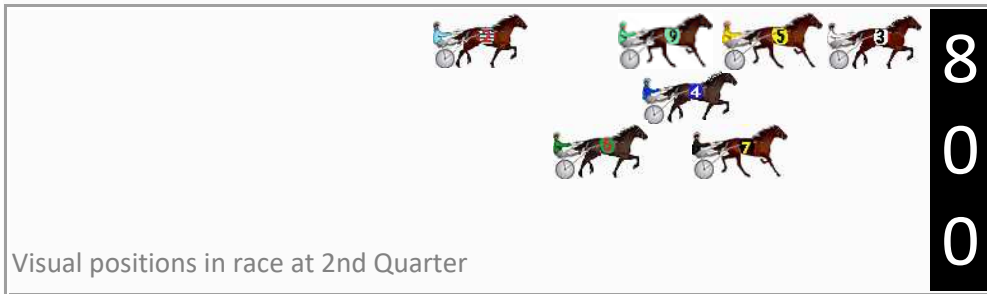

Finish Position and metres gained

First Arrow shows distance gain/loss from 2nd Qtr to 3rd Qtr, Second Arrow shows distance gain/loss from 3rd Qtr to Finish
Blue arrow indicates best gain in these quarters.