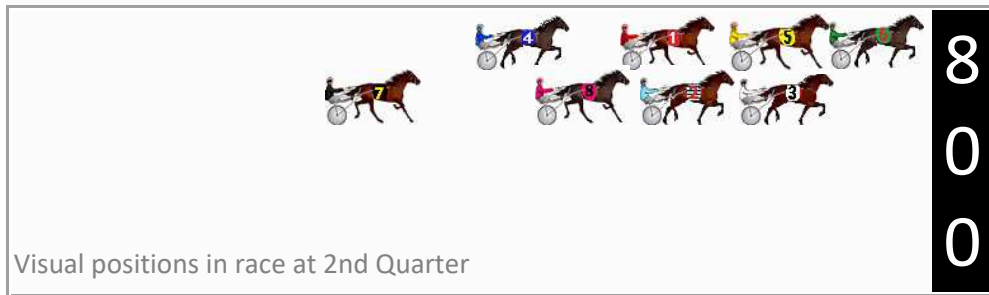

Finish Position and metres gained

First Arrow shows distance gain/loss from 2nd Qtr to 3rd Qtr, Second Arrow shows distance gain/loss from 3rd Qtr to Finish Blue arrow indicates best gain in these quarters.

800

Visual positions in race at 2nd Quarter

400

Visual positions in race at 3rd Quarter

Pinjarra Race 3 Distance 1684m

Monday, 4 November 2024

Gross Time: 2:06.60 MileRate: 2:01.00 LeadTime: 7.20s First Qtr: 29.30s Second Qtr: 30.90s Third Qtr: 30.80s Fourth Qtr: 28.40s