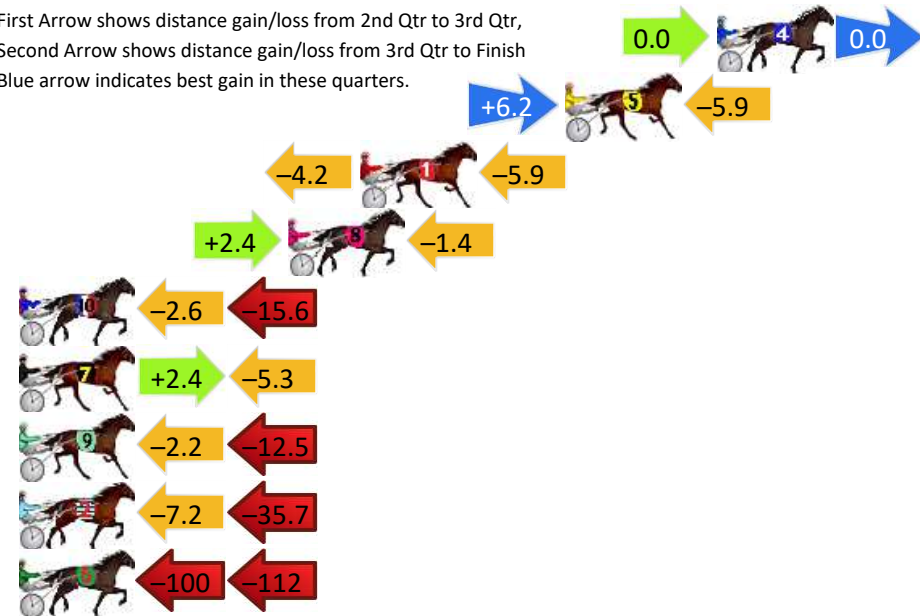

Pinjarra Race 1 Distance 2185m

Monday, 4 November 2024

Gross Time: 2:42.70 MileRate: 1:59.80 LeadTime: 41.20s First Qtr: 31.00s Second Qtr: 30.00s Third Qtr: 30.10s Fourth Qtr: 30.40s

DATA TABLE: 800 / 400 Posi's are position from leader and (how wide the horse was at that position)

Finish Position and metres gained

First Arrow shows distance gain/loss from 2nd Qtr to 3rd Qtr, Second Arrow shows distance gain/loss from 3rd Qtr to Finish Blue arrow indicates best gain in these quarters.

DATA TABLE: 800 / 400 Posi's are position from leader and (how wide the horse was at that position)

NoHorse	Plc	Mar	800 Posi	400 Posi	Time	3rd Qtr	4th Qt
2 IRRESISTIBLE	1	0.0m	0.0m (0)	0.0m (0)	2:43.70	27.40s	28.60s
3 SEAGRASS	2	4.3m	4.6m (1)	5.4m (1)	2:44.02	27.46s	28.52s
4 JACKIE DANIELS	3	5.5m	8.8m (1)	9.4m (1)	2:44.11	27.45s	28.32s
1 PECUNIOUS	4	7.3m	5.2m (0)	5.4m (0)	2:44.25	27.41s	28.74s
5 SECRET REACTION	5	9.9m	9.4m (0)	9.6m (0)	2:44.44	27.41s	28.62s
7 SUNDANCER RAINBOW	6	23.3m	14.2m (0)	15.4m (0)	2:45.45	27.47s	29.16s
6 BONSTAR	7	25.0m	18.8m (0)	22.2m (0)	2:45.58	27.63s	28.80s