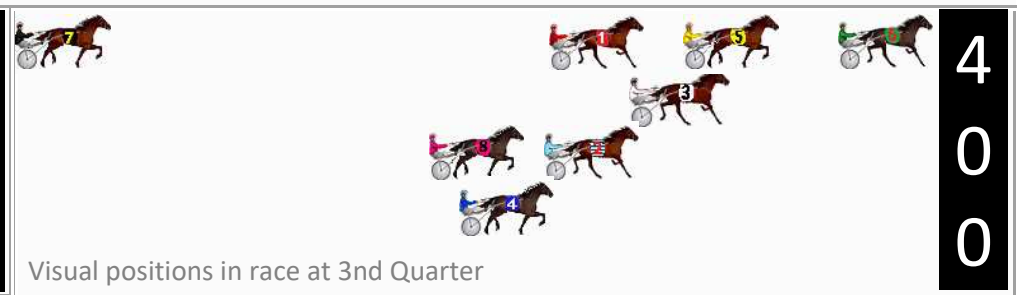

Finish Position and metres gained

First Arrow shows distance gain/loss from 2nd Qtr to 3rd Qtr, Second Arrow shows distance gain/loss from 3rd Qtr to Finish Blue arrow indicates best gain in these quarters.

DATA TABLE: 800 / 400 Posi's are position from leader and (how wide the horse was at that position)

NoHorse	Plc	Mar	800 Posi	400 Posi	Time	3rd Qtr	4th Qt
6 A DUKE TO BE	1	0.0m	0.0m (0)	0.0m (0)	2:06.60	30.80s	28.40s
5 ADDA LUCKY BOY	2	6.8m	4.0m (0)	6.2m (0)	2:07.11	30.96s	28.44s
4 WHEEL FAST	3	9.5m	14.2m (0)	15.2m (3)	2:07.31	30.86s	28.00s
2 PAY HOMAGE	4	11.7m	7.6m (1)	11.8m (2)	2:07.47	31.11s	28.39s
1 SONGSTER	5	12.3m	8.4m (0)	11.6m (0)	2:07.52	31.04s	28.45s
3 DELIGHTABLE	6	18.2m	3.6m (1)	8.4m (1)	2:07.96	31.18s	29.09s
8 LUCY HELEN	7	20.0m	11.8m (1)	16.4m (2)	2:08.09	31.15s	28.65s
7 BONNIE PAULINE	8	256.9m	20.2m (1)	50.0m (0)	2:25.77	33.61s	43.01s