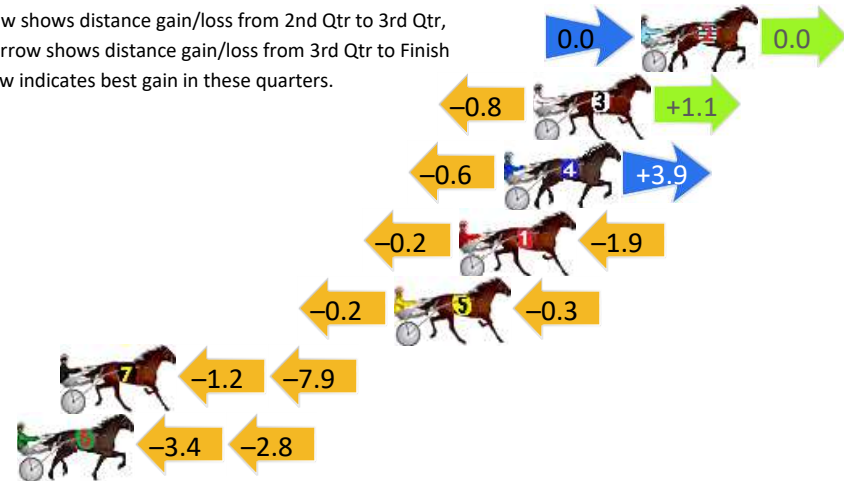

NoHorse	Plc	Mar	800 Posi	400 Posi	Time	3rd Qtr	4th Qt
7 NORTHVIEW DANCE	1	0.0m	12.4m (1)	9.0m (0)	3:18.40	28.65s	28.06s
8 BEEN SCOOTIN	2	4.0m	8.4m (1)	9.4m (1)	3:18.70	28.97s	28.31s
6 CALIENTE	3	5.6m	0.0m (0)	0.0m (0)	3:18.82	28.90s	29.10s
4 TRIGWELL ROAD	4	10.3m	4.0m (0)	4.0m (0)	3:19.18	28.90s	29.15s
2 AMERICAN CRUISE	5	12.8m	17.2m (0)	16.0m (1)	3:19.36	28.81s	28.47s
1 OFF THE CHARTS	6	15.9m	13.2m (0)	13.0m (2)	3:19.60	28.89s	28.91s
10 FLEUR DU MAQUIS	7	22.7m	3.2m (1)	4.6m (1)	3:20.11	29.00s	29.99s
9 MACHLANI	8	27.6m	21.8m (0)	21.4m (1)	3:20.48	28.87s	29.14s
3 IM DRINKINDOUBLES	9	77.2m	9.0m (0)	18.4m (0)	3:24.22	29.59s	32.90s

800

Visual positions in race at 2nd Quarter

400

Visual positions in race at 3rd Quarter

Pinjarra Race 9 Distance 2185m

Monday, 4 November 2024

Gross Time: 2:43.70 MileRate: 2:00.60 LeadTime: 45.90s First Qtr: 32.70s Second Qtr: 29.10s Third Qtr: 27.40s Fourth Qtr: 28.60s

DATA TABLE: 800 / 400 Posi's are position from leader and (how wide the horse was at that position)

NoHorse	Plc	Mar	800 Posi	400 Posi	Time	3rd Qtr	4th Qt
2 IRRESISTIBLE	1	0.0m	0.0m (0)	0.0m (0)	2:43.70	27.40s	28.60s
3 SEAGRASS	2	4.3m	4.6m (1)	5.4m (1)	2:44.02	27.46s	28.52s
4 JACKIE DANIELS	3	5.5m	8.8m (1)	9.4m (1)	2:44.11	27.45s	28.32s
1 PECUNIOUS	4	7.3m	5.2m (0)	5.4m (0)	2:44.25	27.41s	28.74s
5 SECRET REACTION	5	9.9m	9.4m (0)	9.6m (0)	2:44.44	27.41s	28.62s
7 SUNDANCER RAINBOW	6	23.3m	14.2m (0)	15.4m (0)	2:45.45	27.47s	29.16s
6 BONSTAR	7	25.0m	18.8m (0)	22.2m (0)	2:45.58	27.63s	28.80s

Finish Position and metres gained

First Arrow shows distance gain/loss from 2nd Qtr to 3rd Qtr,
Second Arrow shows distance gain/loss from 3rd Qtr to Finish
Blue arrow indicates best gain in these quarters.