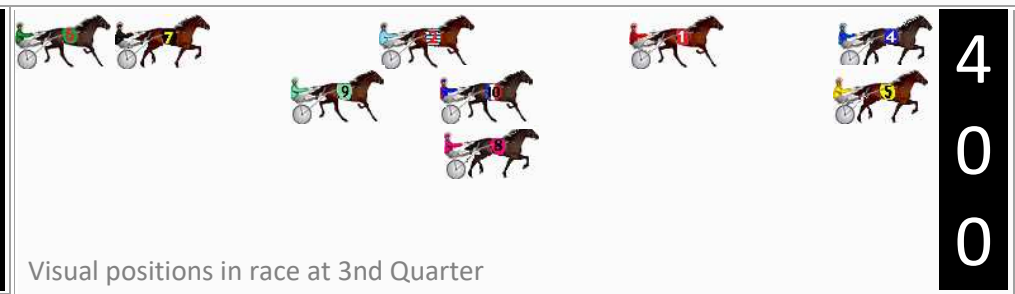

No	Horse	Plc	Mar	800 Posi	400 Posi	Time	3rd Qtr	4th Qt
4	NICKYS SON	1	0.0m	0.0m (0)	0.0m (0)	2:42.70	30.10s	30.40s
5	PATCHED	2	6.1m	6.4m (1)	0.2m (1)	2:43.19	29.63s	30.85s
1	SELLUNE	3	14.3m	4.2m (0)	8.4m (0)	2:43.84	30.41s	30.85s
8	LINE THE STARZZZ	4	17.2m	18.2m (1)	15.8m (2)	2:44.07	29.92s	30.51s
10	ELISH STAR	5	31.6m	13.4m (1)	16.0m (1)	2:45.21	30.29s	31.58s
7	MRIYA DREAM	6	34.3m	31.4m (0)	29.0m (0)	2:45.43	29.92s	30.80s
9	BEEFOUR BACARDI	7	34.5m	19.8m (0)	22.0m (1)	2:45.45	30.26s	31.34s
2	SKY EAGLE	8	54.1m	11.2m (0)	18.4m (0)	2:47.01	30.63s	33.10s
6	THATS NOT MY GAIT	9	371.8m	160.0m (0)	260.0m (0)	3:12.29	37.58s	38.85s

Finish Position and metres gained

First Arrow shows distance gain/loss from 2nd Qtr to 3rd Qtr, Second Arrow shows distance gain/loss from 3rd Qtr to Finish Blue arrow indicates best gain in these quarters.