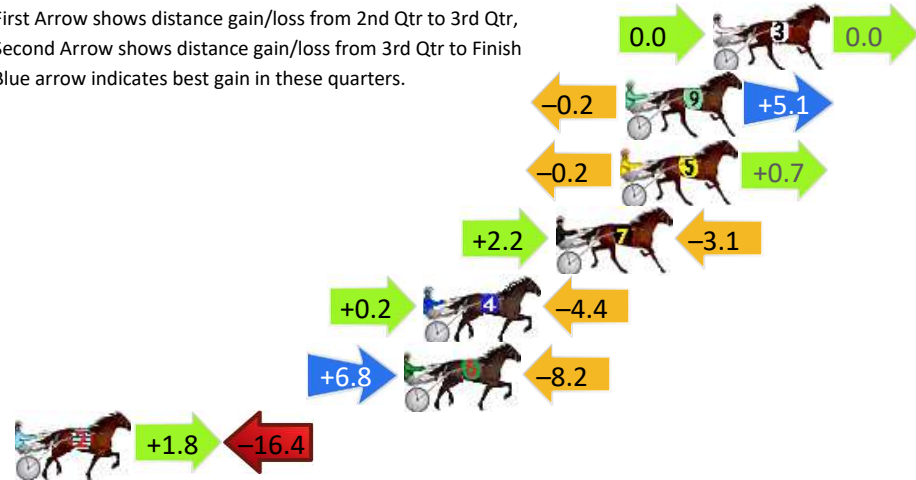

Finish Position and metres gained

First Arrow shows distance gain/loss from 2nd Qtr to 3rd Qtr, Second Arrow shows distance gain/loss from 3rd Qtr to Finish
Blue arrow indicates best gain in these quarters.

Pinjarra Race 4 Distance 1177m

Monday, 4 November 2024

Gross Time: 1:24.40 MileRate: 1:55.35 LeadTime: 26.50s First Qtr: Second Qtr: Third Qtr: 28.70s Fourth Qtr: 29.20s

DATA TABLE: 800 / 400 Posi's are position from leader and (how wide the horse was at that position)

No	Horse	Plc	Mar	800 Posi	400 Posi	Time	3rd Qtr	4th Qt
3	ERA	1	0.0m	0.0m (0)	0.0m (0)	1:24.40	28.70s	29.20s
9	DISPATCHER	2	3.5m	8.4m (0)	8.6m (0)	1:24.67	28.72s	28.83s
5	FLYING TO WIN	3	3.7m	4.2m (0)	4.4m (0)	1:24.68	28.71s	29.15s
7	STRAYLYA	4	6.3m	5.4m (2)	3.2m (1)	1:24.88	28.54s	29.43s
4	CAMEOS DELIGHT	5	11.6m	7.4m (1)	7.2m (1)	1:25.29	28.68s	29.52s
6	MEGA RAGE	6	12.4m	11.0m (2)	4.2m (2)	1:25.35	28.21s	29.80s
2	CLASSICAL ELLIE	7	30.4m	15.8m (0)	14.0m (0)	1:26.73	28.56s	30.39s