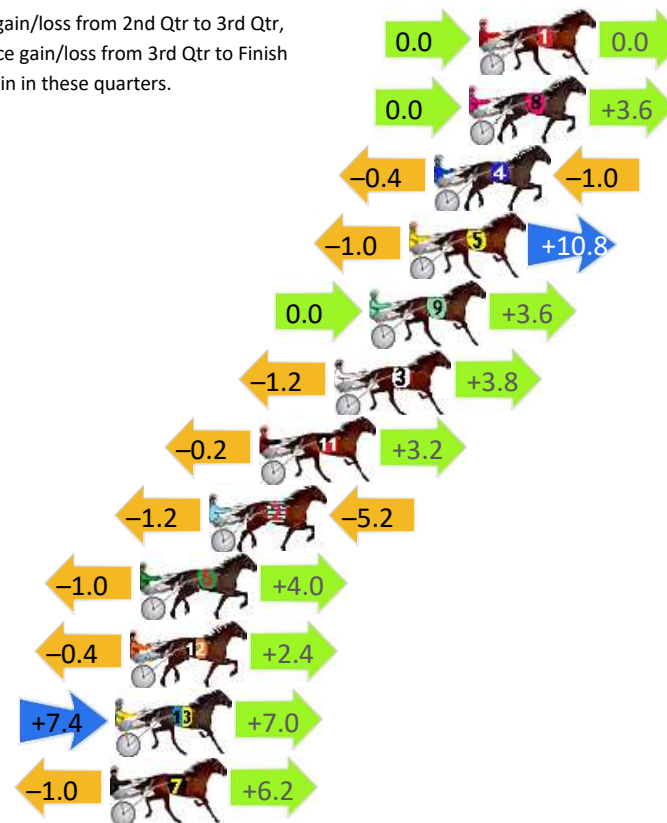

DATA TABLE: 800 / 400 Posi's are position from leader and (how wide the horse was at that position)

NoHorse	Plc	Mar	800 Posi	400 Posi	Time	3rd Qtr	4th Qt
5 FRANCO ECUADOR	1	0.0m	5.6m (1)	4.4m (2)	1:23.30	29.60s	26.80s
8 TORPEDO ROCK	2	2.0m	16.4m (1)	7.0m (3)	1:23.44	29.02s	26.76s
4 ALTA QUEEN	3	5.9m	1.6m (1)	1.0m (1)	1:23.72	29.67s	27.43s
3 BRODIE BOY	4	13.6m	0.0m (0)	0.0m (0)	1:24.27	29.74s	28.02s
2 EVE CROCKER	5	14.3m	8.0m (0)	8.0m (0)	1:24.32	29.72s	27.52s
1 CLASSNSMART	6	14.4m	4.0m (0)	4.0m (0)	1:24.33	29.73s	27.80s
6 JADES FORTUNE	7	17.8m	12.0m (0)	12.0m (0)	1:24.57	29.72s	27.49s
7 POCKETFUL OF OPALS	8	18.6m	10.2m (1)	9.4m (1)	1:24.63	29.67s	27.72s

Finish Position and metres gained

First Arrow shows distance gain/loss from 2nd Qtr to 3rd Qtr, Second Arrow shows distance gain/loss from 3rd Qtr to Finish
Blue arrow indicates best gain in these quarters.

Pinjarra Race 7 Distance 2185m

Monday, 4 November 2024

Gross Time: 2:38.00 MileRate: 1:56.40 LeadTime: 41.80s First Qtr: 30.80s Second Qtr: 29.40s Third Qtr: 28.20s Fourth Qtr: 27.80s

DATA TABLE: 800 / 400 Posi's are position from leader and (how wide the horse was at that position)