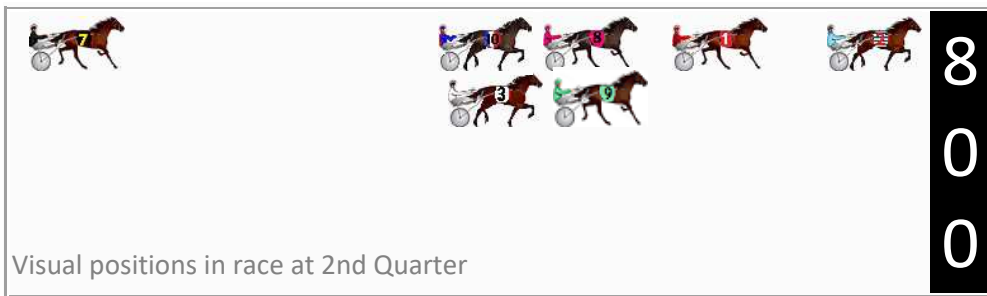

Pinjarra Race 2 Distance 1684m

Monday, 21 October 2024

Gross Time: 2:02.20 MileRate: 1:56.70 LeadTime: 5.70s First Qtr: 28.60s Second Qtr: 29.80s Third Qtr: 29.40s Fourth Qtr: 28.70s

DATA TABLE: 800 / 400 Posi's are position from leader and (how wide the horse was at that position)

No	Horse	Plc	Mar	800 Posi	400 Posi	Time	3rd Qtr	4th Qt
1	FABULOUS DREAM	1	0.0m	6.2m (0)	4.2m (0)	2:02.20	29.25s	28.40s
2	BOY BLUE	2	4.5m	0.0m (0)	0.0m (0)	2:02.54	29.40s	29.02s
8	GIRL OF BRIGHTNESS	3	5.4m	11.4m (0)	9.2m (0)	2:02.61	29.24s	28.43s
10	ATHREESHOTEAGLE	4	11.7m	15.6m (0)	14.4m (0)	2:03.08	29.31s	28.51s
3	MICKEY BE SWIFT	5	12.8m	15.2m (1)	8.2m (2)	2:03.16	28.90s	29.03s
9	LUNAR MISS	6	24.6m	11.0m (1)	4.4m (1)	2:04.05	28.94s	30.14s
7	CONSIGLIERE	7	109.9m	40.0m (0)	65.0m (0)	2:10.48	31.24s	31.90s
6	AGENT ANDY	8	164.1m	100.0m (0)	130.0m (0)	2:14.56	31.60s	31.13s
4	SHOOBEE'S DOUBLE	9	215.3m	165.0m (0)	190.0m (0)	2:18.42	31.23s	30.51s

Finish Position and metres gained