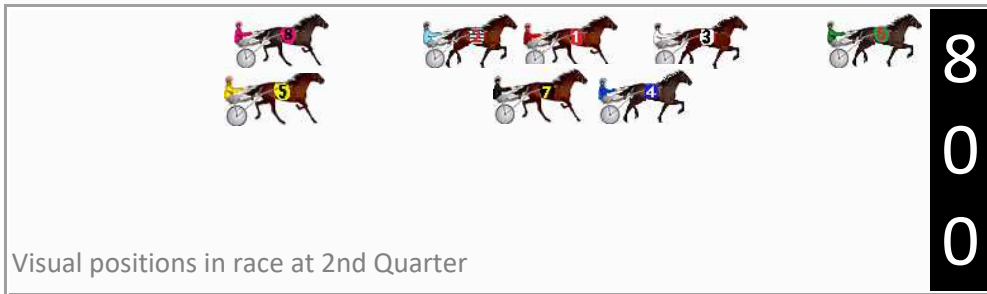

Pinjarra Race 6 Distance 2185m

Monday, 21 October 2024

Gross Time: 2:38.00 MileRate: 1:56.40 LeadTime: 40.70s First Qtr: 31.30s Second Qtr: 28.00s Third Qtr: 28.40s Fourth Qtr: 29.60s

DATA TABLE: 800 / 400 Posi's are position from leader and (how wide the horse was at that position)

No	Horse	Plc	Mar	800 Posi	400 Posi	Time	3rd Qtr	4th Qt
3	TANTABIDDI	1	0.0m	7.0m (0)	4.0m (0)	2:38.00	28.19s	29.31s
6	BLAZE COOPS	2	1.7m	0.0m (0)	0.0m (0)	2:38.13	28.40s	29.73s
2	OUR VINNIE	3	1.9m	16.2m (0)	8.8m (0)	2:38.15	27.88s	29.09s
1	TRAVELBAN	4	2.2m	12.2m (0)	7.0m (1)	2:38.17	28.03s	29.25s
4	FRISKY STYX	5	3.1m	9.2m (1)	2.8m (1)	2:38.24	27.94s	29.62s
5	WALL STREET GIRL	6	27.4m	24.2m (1)	23.4m (1)	2:40.13	28.34s	29.89s
7	SHOWPONY	7	31.6m	13.4m (1)	15.4m (1)	2:40.45	28.52s	30.79s
8	CAPTAINS BEACHBABE	8	49.3m	23.8m (0)	27.6m (0)	2:41.82	28.64s	31.20s

Finish Position and metres gained

First Arrow shows distance gain/loss from 2nd Qtr to 3rd Qtr, Second Arrow shows distance gain/loss from 3rd Qtr to Finish Blue arrow indicates best gain in these quarters.