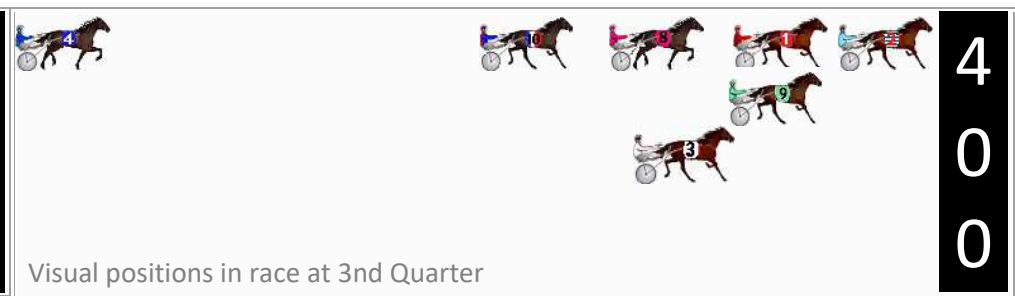

Pinjarra Race 2 Distance 1684m

Monday, 21 October 2024

Gross Time: 2:02.20 MileRate: 1:56.70 LeadTime: 5.70s First Qtr: 28.60s Second Qtr: 29.80s Third Qtr: 29.40s Fourth Qtr: 28.70s

DATA TABLE: 800 / 400 Posi's are position from leader and (how wide the horse was at that position)

No	Horse	Plc	Mar	800 Posi	400 Posi	Time	3rd Qtr	4th Qt
1	FABULOUS DREAM	1	0.0m	6.2m (0)	4.2m (0)	2:02.20	29.25s	28.40s
2	BOY BLUE	2	4.5m	0.0m (0)	0.0m (0)	2:02.54	29.40s	29.02s
8	GIRL OF BRIGHTNESS	3	5.4m	11.4m (0)	9.2m (0)	2:02.61	29.24s	28.43s
10	ATHREESHOTEAGLE	4	11.7m	15.6m (0)	14.4m (0)	2:03.08	29.31s	28.51s
3	MICKEY BE SWIFT	5	12.8m	15.2m (1)	8.2m (2)	2:03.16	28.90s	29.03s
9	LUNAR MISS	6	24.6m	11.0m (1)	4.4m (1)	2:04.05	28.94s	30.14s
7	CONSIGLIERE	7	109.9m	40.0m (0)	65.0m (0)	2:10.48	31.24s	31.90s
6	AGENT ANDY	8	164.1m	100.0m (0)	130.0m (0)	2:14.56	31.60s	31.13s
4	SHOOBEE'S DOUBLE	9	215.3m	165.0m (0)	190.0m (0)	2:18.42	31.23s	30.51s

Finish Position and metres gained