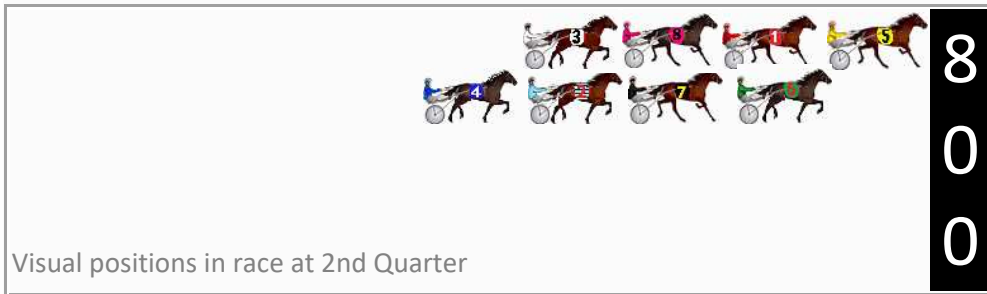

## Finish Position and metres gained

## Finish Position and metres gained

First Arrow shows distance gain/loss from 2nd Qtr to 3rd Qtr, Second Arrow shows distance gain/loss from 3rd Qtr to Finish  
Blue arrow indicates best gain in these quarters.