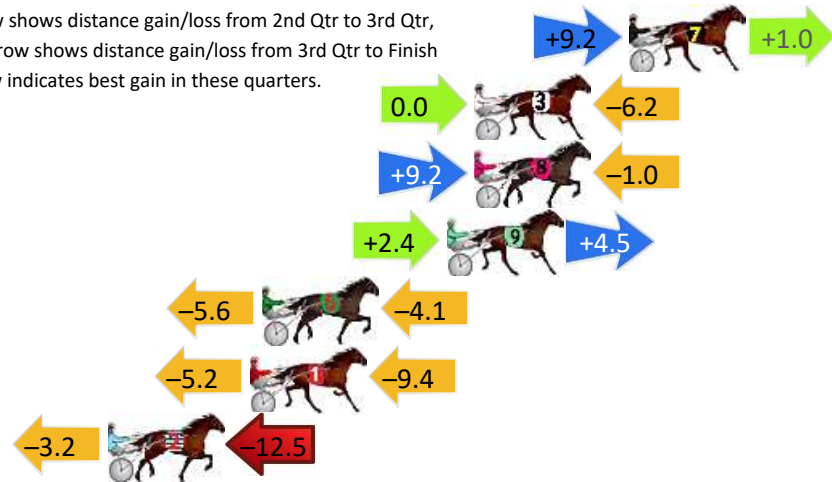

## Finish Position and metres gained

First Arrow shows distance gain/loss from 2nd Qtr to 3rd Qtr, Second Arrow shows distance gain/loss from 3rd Qtr to Finish  
Blue arrow indicates best gain in these quarters.

800

Visual positions in race at 2nd Quarter

400

Visual positions in race at 3rd Quarter

# Pinjarra Race 5 Distance 1177m

Monday, 21 October 2024

Gross Time: 1:23.20 MileRate: 1:53.75 LeadTime: 25.60s First Qtr: Second Qtr: Third Qtr: 28.70s Fourth Qtr: 28.90s

DATA TABLE: 800 / 400 Posi's are position from leader and (how wide the horse was at that position)