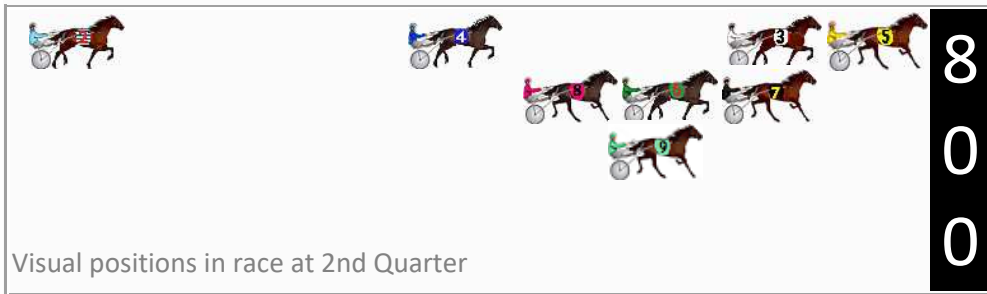

# Pinjarra Race 1 Distance 2116m

Monday, 21 October 2024

Gross Time: 2:42.30 MileRate: 2:02.90 LeadTime: 42.90s First Qtr: 30.40s Second Qtr: 30.70s Third Qtr: 29.10s Fourth Qtr: 29.20s

DATA TABLE: 800 / 400 Posi's are position from leader and (how wide the horse was at that position)

No	Horse	Plc	Mar	800 Posi	400 Posi	Time	3rd Qtr	4th Qt
5	SUNNYS LITTLE ROSE	1	0.0m	0.0m (0)	0.0m (0)	2:42.30	29.10s	29.20s
8	SELLUNE	2	1.1m	12.2m (1)	19.0m (0)	2:42.38	29.60s	27.90s
6	DREAMBIGAIMHIGH	3	9.3m	8.2m (1)	14.8m (0)	2:43.01	29.58s	28.80s
3	MAJESTIC LINE	4	28.0m	4.0m (0)	11.0m (0)	2:44.44	29.61s	30.43s
7	MAJESTIC MARION	5	57.1m	4.2m (1)	22.0m (1)	2:46.67	30.39s	31.75s
9	BONNIE RAE	6	60.7m	8.8m (2)	23.8m (2)	2:46.95	30.18s	31.88s
4	TILTHESUNSETS	7	89.2m	16.8m (0)	38.0m (0)	2:49.13	30.63s	32.92s
1	THE HONOURS	8	100.1m	36.0m (0)	60.0m (0)	2:49.97	30.83s	32.11s
2	THE BEAT	9	108.6m	40.0m (0)	65.0m (0)	2:50.62	30.91s	32.36s

## Finish Position and metres gained

First Arrow shows distance gain/loss from 2nd Qtr to 3rd Qtr, Second Arrow shows distance gain/loss from 3rd Qtr to Finish. Blue arrow indicates best gain in these quarters.