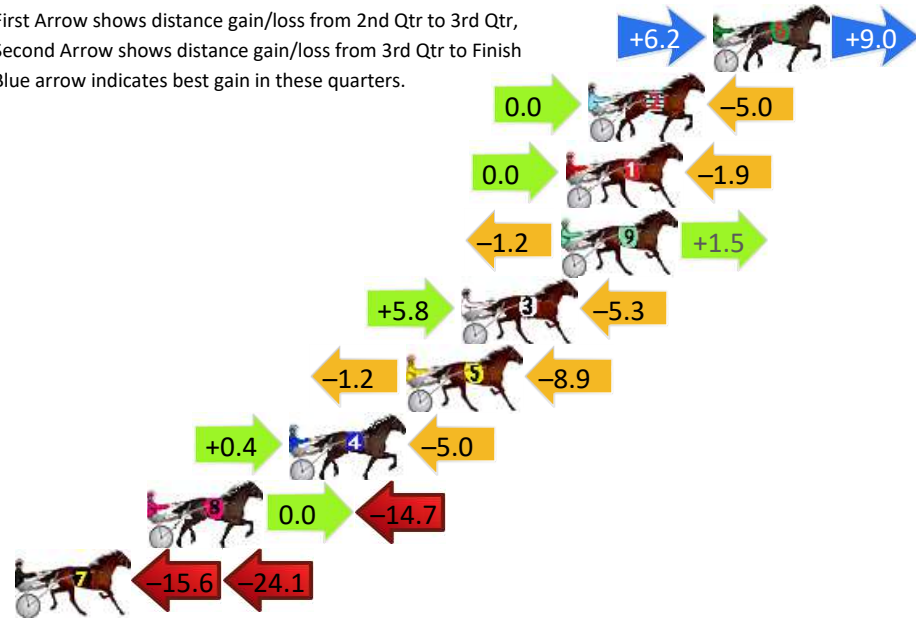

## Finish Position and metres gained

First Arrow shows distance gain/loss from 2nd Qtr to 3rd Qtr, Second Arrow shows distance gain/loss from 3rd Qtr to Finish  
Blue arrow indicates best gain in these quarters.

# Pinjarra Race 4 Distance 1684m

Monday, 21 October 2024

Gross Time: 2:05.00 MileRate: 1:59.40 LeadTime: 5.00s First Qtr: 30.00s Second Qtr: 31.20s Third Qtr: 29.50s Fourth Qtr: 29.30s

DATA TABLE: 800 / 400 Posi's are position from leader and (how wide the horse was at that position)

No	Horse	Plc	Mar	800 Posi	400 Posi	Time	3rd Qtr	4th Qt
6	LOW FLYIN	1	0.0m	15.2m (1)	9.0m (2)	2:05.00	29.04s	28.64s
2	MARLEDIE	2	5.0m	0.0m (0)	0.0m (0)	2:05.38	29.50s	29.66s
1	LOWLANDS BEACH BOY	3	5.9m	4.0m (0)	4.0m (0)	2:05.45	29.50s	29.44s
9	FLY EAGLEROSE	4	6.1m	6.4m (1)	7.6m (1)	2:05.47	29.59s	29.19s
3	IDEALINCIDER	5	10.1m	10.6m (1)	4.8m (2)	2:05.78	29.08s	29.69s
5	DELIGHTABLE	6	12.3m	2.2m (1)	3.4m (1)	2:05.95	29.59s	29.95s
4	IM GRAFTER	7	17.0m	12.4m (0)	12.0m (0)	2:06.31	29.47s	29.66s
8	COUNT BOSCAR	8	22.7m	8.0m (0)	8.0m (0)	2:06.74	29.50s	30.37s
7	THE BIG IRON	9	56.1m	16.4m (0)	32.0m (0)	2:09.31	30.65s	31.06s