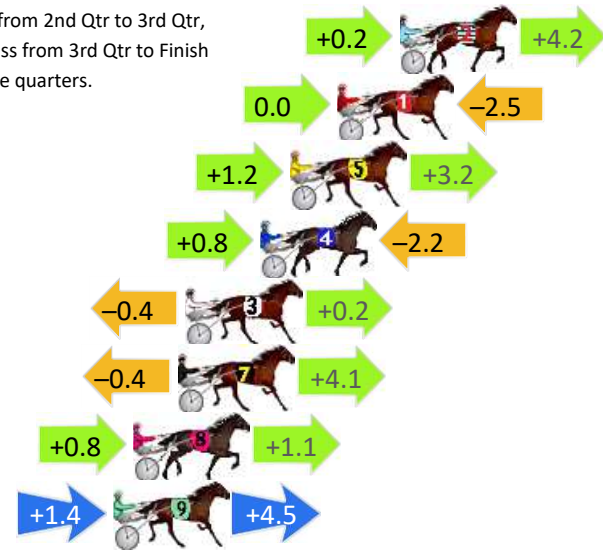

## Finish Position and metres gained

First Arrow shows distance gain/loss from 2nd Qtr to 3rd Qtr, Second Arrow shows distance gain/loss from 3rd Qtr to Finish  
Blue arrow indicates best gain in these quarters.

# Pinjarra Race 7 Distance 1177m

Monday, 21 October 2024

Gross Time: 1:23.00 MileRate: 1:53.45 LeadTime: 27.00s First Qtr: Second Qtr: Third Qtr: 28.50s Fourth Qtr: 27.50s

DATA TABLE: 800 / 400 Posi's are position from leader and (how wide the horse was at that position)

NoHorse	Plc	Mar	800 Posi	400 Posi	Time	3rd Qtr	4th Qt
2 SPRING LINE	1	0.0m	4.4m (0)	4.2m (0)	1:23.00	28.48s	27.21s
1 BRODIE BOY	2	2.5m	0.0m (0)	0.0m (0)	1:23.18	28.50s	27.67s
5 RECOVER LOVER	3	4.4m	8.8m (1)	7.6m (1)	1:23.32	28.41s	27.28s
4 ELSAMAY	4	5.6m	4.2m (1)	3.4m (1)	1:23.41	28.45s	27.65s
3 SPORTING GRACE	5	8.6m	8.4m (0)	8.8m (0)	1:23.62	28.53s	27.49s
7 SHES A LUCKY PENNY	6	8.9m	12.6m (0)	13.0m (0)	1:23.64	28.52s	27.22s
8 AMERICAN MONARCH	7	10.7m	12.6m (1)	11.8m (1)	1:23.77	28.44s	27.42s
9 SUNSHINE SWIFT	8	11.5m	17.4m (1)	16.0m (1)	1:23.83	28.40s	27.19s