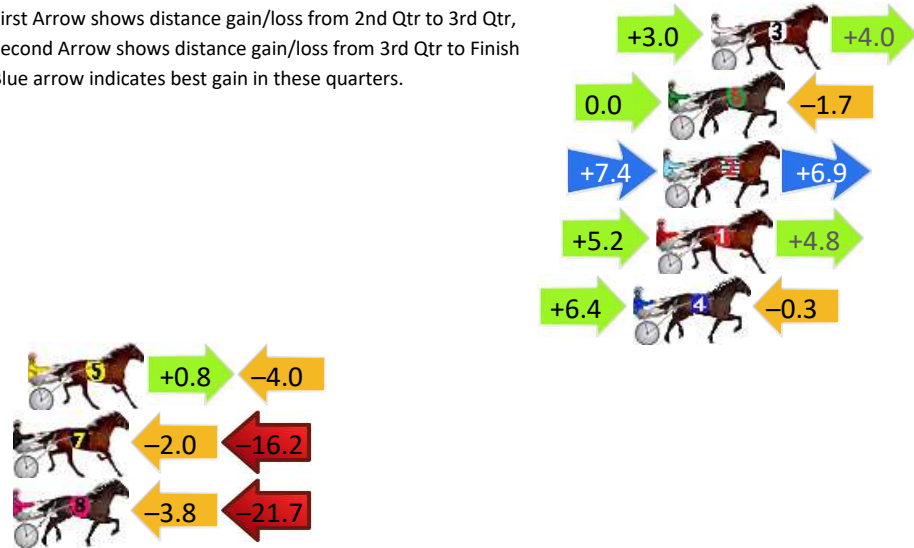

## Finish Position and metres gained

First Arrow shows distance gain/loss from 2nd Qtr to 3rd Qtr, Second Arrow shows distance gain/loss from 3rd Qtr to Finish  
Blue arrow indicates best gain in these quarters.

800

Visual positions in race at 2nd Quarter

400

Visual positions in race at 3rd Quarter

# Pinjarra Race 6 Distance 2185m

Monday, 21 October 2024

Gross Time: 2:38.00 MileRate: 1:56.40 LeadTime: 40.70s First Qtr: 31.30s Second Qtr: 28.00s Third Qtr: 28.40s Fourth Qtr: 29.60s

DATA TABLE: 800 / 400 Posi's are position from leader and (how wide the horse was at that position)