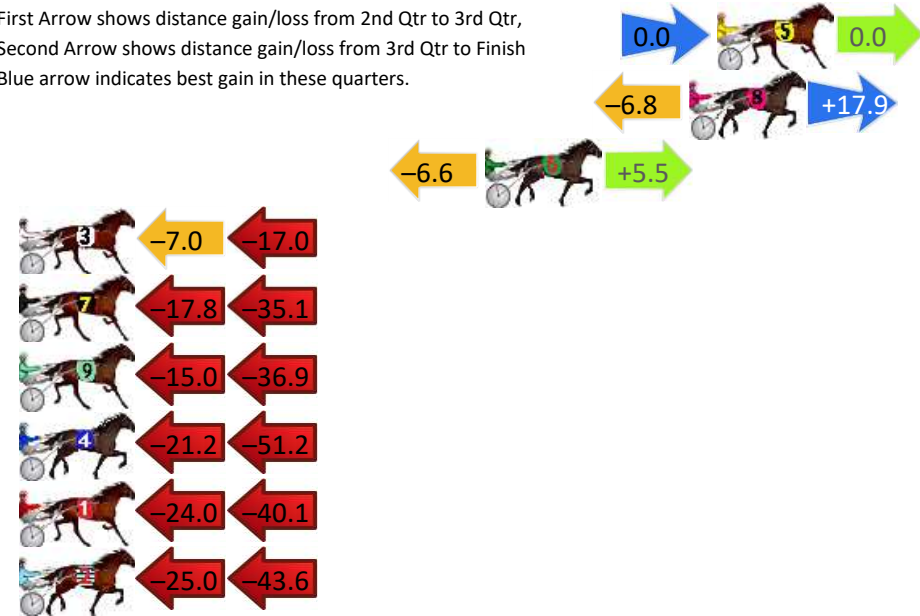

# Pinjarra Race 1 Distance 2116m

Monday, 21 October 2024

Gross Time: 2:42.30 MileRate: 2:02.90 LeadTime: 42.90s First Qtr: 30.40s Second Qtr: 30.70s Third Qtr: 29.10s Fourth Qtr: 29.20s

DATA TABLE: 800 / 400 Posi's are position from leader and (how wide the horse was at that position)

## Finish Position and metres gained

First Arrow shows distance gain/loss from 2nd Qtr to 3rd Qtr, Second Arrow shows distance gain/loss from 3rd Qtr to Finish. Blue arrow indicates best gain in these quarters.

# Pinjarra Race 7 Distance 1177m

Monday, 21 October 2024

Gross Time: 1:23.00 MileRate: 1:53.45 LeadTime: 27.00s First Qtr: Second Qtr: Third Qtr: 28.50s Fourth Qtr: 27.50s

DATA TABLE: 800 / 400 Posi's are position from leader and (how wide the horse was at that position)

# Pinjarra Race 8 Distance 2116m

Monday, 21 October 2024

Gross Time: 2:37.10 MileRate: 1:59.50 LeadTime: 39.30s First Qtr: 31.30s Second Qtr: 29.30s Third Qtr: 28.00s Fourth Qtr: 29.20s

DATA TABLE: 800 / 400 Posi's are position from leader and (how wide the horse was at that position)