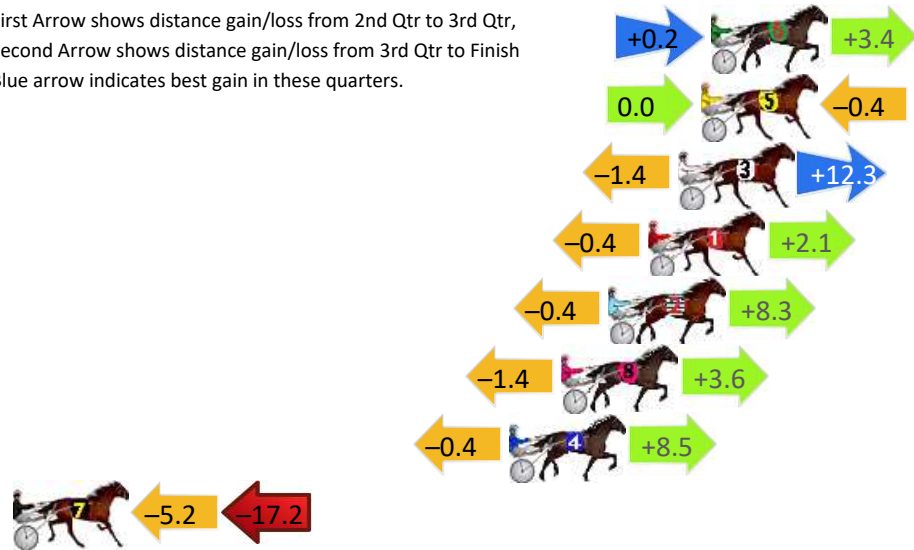

## Finish Position and metres gained

# Pinjarra Race 3 Distance 2185m

Monday, 21 October 2024

Gross Time: 2:40.30 MileRate: 1:58.10 LeadTime: 43.20s First Qtr: 30.90s Second Qtr: 30.30s Third Qtr: 27.40s Fourth Qtr: 28.50s

DATA TABLE: 800 / 400 Posi's are position from leader and (how wide the horse was at that position)

## Finish Position and metres gained

First Arrow shows distance gain/loss from 2nd Qtr to 3rd Qtr, Second Arrow shows distance gain/loss from 3rd Qtr to Finish  
Blue arrow indicates best gain in these quarters.