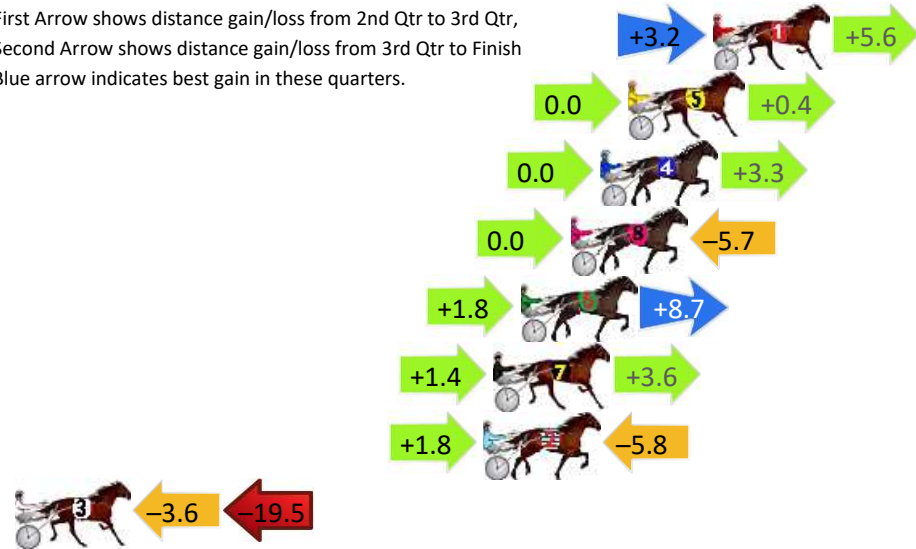

Pinjarra Race 8 Distance 2116m

Monday, 21 October 2024

Gross Time: 2:37.10 MileRate: 1:59.50 LeadTime: 39.30s First Qtr: 31.30s Second Qtr: 29.30s Third Qtr: 28.00s Fourth Qtr: 29.20s

DATA TABLE: 800 / 400 Posi's are position from leader and (how wide the horse was at that position)

No	Horse	Plc	Mar	800 Posi	400 Posi	Time	3rd Qtr	4th Qt
1	CHILLI PUNTER	1	0.0m	8.8m (1)	5.6m (2)	2:37.10	27.78s	28.79s
5	TROUBLE SUPREME	2	3.4m	3.8m (0)	3.8m (0)	2:37.36	28.00s	29.17s
4	DOCTOR STEVE	3	4.5m	7.8m (0)	7.8m (0)	2:37.44	28.00s	28.96s
8	THE WILDCARD	4	5.7m	0.0m (0)	0.0m (0)	2:37.54	27.99s	29.61s
6	DUTY BOUND	5	7.7m	18.2m (1)	16.4m (1)	2:37.69	27.88s	28.57s
7	LONGREACH BAY	6	8.8m	13.8m (1)	12.4m (1)	2:37.77	27.91s	28.94s
2	AMERICAN CRUISE	7	9.2m	5.2m (1)	3.4m (1)	2:37.80	27.86s	29.62s
3	ASHIMA	8	36.3m	13.2m (0)	16.8m (0)	2:39.88	28.23s	30.62s

Finish Position and metres gained

First Arrow shows distance gain/loss from 2nd Qtr to 3rd Qtr, Second Arrow shows distance gain/loss from 3rd Qtr to Finish
Blue arrow indicates best gain in these quarters.

8
0
0

Visual positions in race at 2nd Quarter