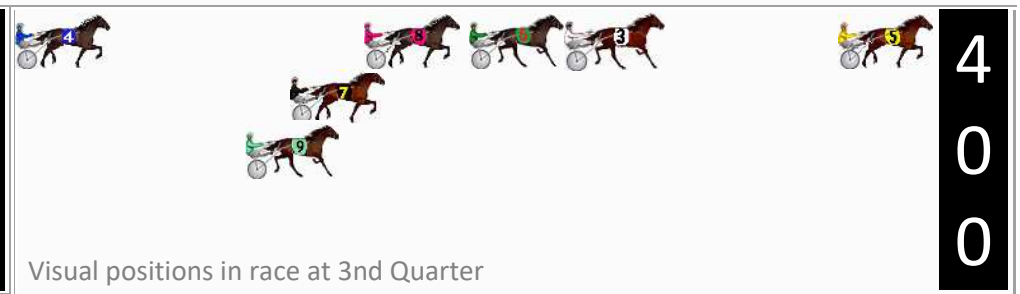

No	Horse	Plc	Mar	800 Posi	400 Posi	Time	3rd Qtr	4th Qt
5	SUNNYS LITTLE ROSE	1	0.0m	0.0m (0)	0.0m (0)	2:42.30	29.10s	29.20s
8	SELLUNE	2	1.1m	12.2m (1)	19.0m (0)	2:42.38	29.60s	27.90s
6	DREAMBIGAIMHIGH	3	9.3m	8.2m (1)	14.8m (0)	2:43.01	29.58s	28.80s
3	MAJESTIC LINE	4	28.0m	4.0m (0)	11.0m (0)	2:44.44	29.61s	30.43s
7	MAJESTIC MARION	5	57.1m	4.2m (1)	22.0m (1)	2:46.67	30.39s	31.75s
9	BONNIE RAE	6	60.7m	8.8m (2)	23.8m (2)	2:46.95	30.18s	31.88s
4	TILTHESUNSETS	7	89.2m	16.8m (0)	38.0m (0)	2:49.13	30.63s	32.92s
1	THE HONOURS	8	100.1m	36.0m (0)	60.0m (0)	2:49.97	30.83s	32.11s
2	THE BEAT	9	108.6m	40.0m (0)	65.0m (0)	2:50.62	30.91s	32.36s

## Finish Position and metres gained

First Arrow shows distance gain/loss from 2nd Qtr to 3rd Qtr, Second Arrow shows distance gain/loss from 3rd Qtr to Finish. Blue arrow indicates best gain in these quarters.