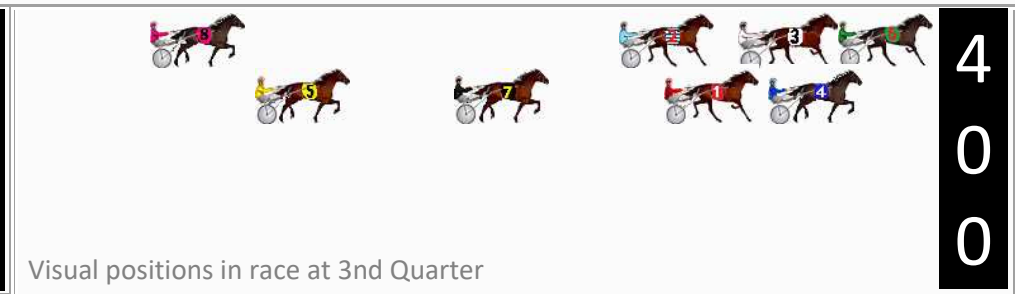

Pinjarra Race 6 Distance 2185m

Monday, 21 October 2024

Gross Time: 2:38.00 MileRate: 1:56.40 LeadTime: 40.70s First Qtr: 31.30s Second Qtr: 28.00s Third Qtr: 28.40s Fourth Qtr: 29.60s

DATA TABLE: 800 / 400 Posi's are position from leader and (how wide the horse was at that position)

No	Horse	Plc	Mar	800 Posi	400 Posi	Time	3rd Qtr	4th Qt
3	TANTABIDDI	1	0.0m	7.0m (0)	4.0m (0)	2:38.00	28.19s	29.31s
6	BLAZE COOPS	2	1.7m	0.0m (0)	0.0m (0)	2:38.13	28.40s	29.73s
2	OUR VINNIE	3	1.9m	16.2m (0)	8.8m (0)	2:38.15	27.88s	29.09s
1	TRAVELBAN	4	2.2m	12.2m (0)	7.0m (1)	2:38.17	28.03s	29.25s
4	FRISKY STYX	5	3.1m	9.2m (1)	2.8m (1)	2:38.24	27.94s	29.62s
5	WALL STREET GIRL	6	27.4m	24.2m (1)	23.4m (1)	2:40.13	28.34s	29.89s
7	SHOWPONY	7	31.6m	13.4m (1)	15.4m (1)	2:40.45	28.52s	30.79s
8	CAPTAINS BEACHBABE	8	49.3m	23.8m (0)	27.6m (0)	2:41.82	28.64s	31.20s

Finish Position and metres gained

First Arrow shows distance gain/loss from 2nd Qtr to 3rd Qtr, Second Arrow shows distance gain/loss from 3rd Qtr to Finish Blue arrow indicates best gain in these quarters.