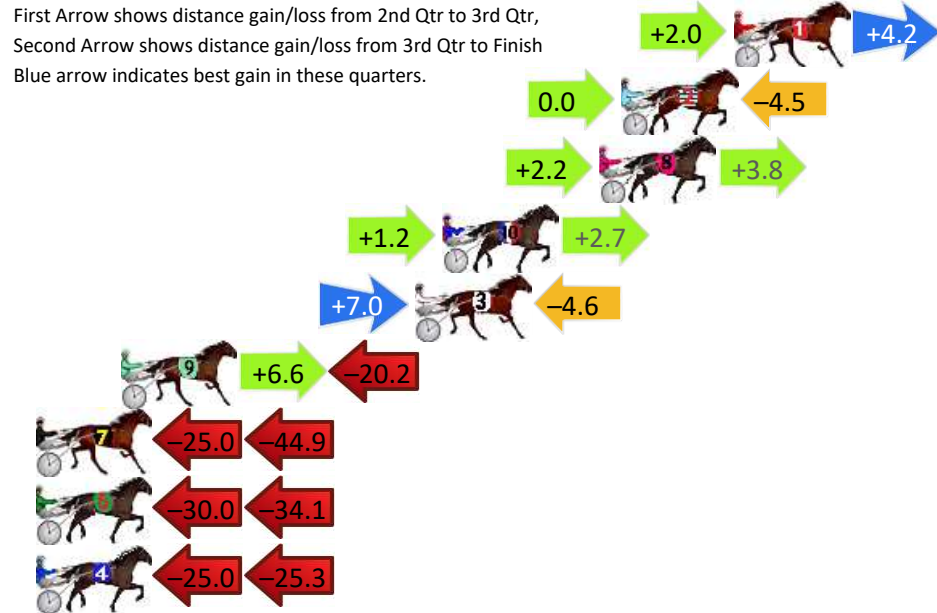

Pinjarra Race 2 Distance 1684m

Monday, 21 October 2024

Gross Time: 2:02.20 MileRate: 1:56.70 LeadTime: 5.70s First Qtr: 28.60s Second Qtr: 29.80s Third Qtr: 29.40s Fourth Qtr: 28.70s

DATA TABLE: 800 / 400 Posi's are position from leader and (how wide the horse was at that position)

No	Horse	Plc	Mar	800 Posi	400 Posi	Time	3rd Qtr	4th Qt
1	FABULOUS DREAM	1	0.0m	6.2m (0)	4.2m (0)	2:02.20	29.25s	28.40s
2	BOY BLUE	2	4.5m	0.0m (0)	0.0m (0)	2:02.54	29.40s	29.02s
8	GIRL OF BRIGHTNESS	3	5.4m	11.4m (0)	9.2m (0)	2:02.61	29.24s	28.43s
10	ATHREESHOTEAGLE	4	11.7m	15.6m (0)	14.4m (0)	2:03.08	29.31s	28.51s
3	MICKEY BE SWIFT	5	12.8m	15.2m (1)	8.2m (2)	2:03.16	28.90s	29.03s
9	LUNAR MISS	6	24.6m	11.0m (1)	4.4m (1)	2:04.05	28.94s	30.14s
7	CONSIGLIERE	7	109.9m	40.0m (0)	65.0m (0)	2:10.48	31.24s	31.90s
6	AGENT ANDY	8	164.1m	100.0m (0)	130.0m (0)	2:14.56	31.60s	31.13s
4	SHOOBEE'S DOUBLE	9	215.3m	165.0m (0)	190.0m (0)	2:18.42	31.23s	30.51s

Finish Position and metres gained