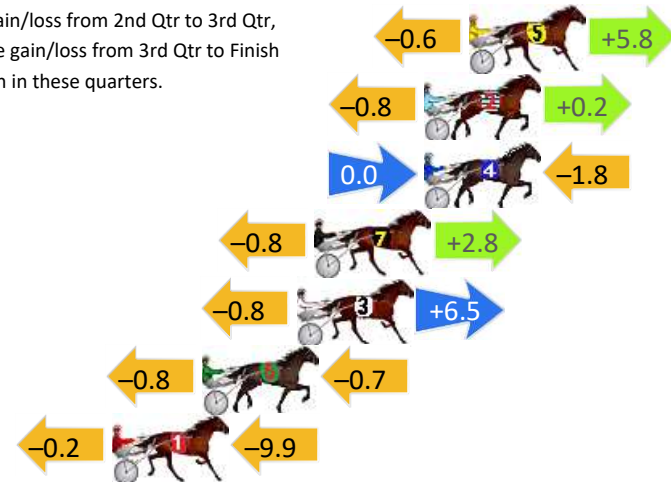

## Finish Position and metres gained

First Arrow shows distance gain/loss from 2nd Qtr to 3rd Qtr, Second Arrow shows distance gain/loss from 3rd Qtr to Finish Blue arrow indicates best gain in these quarters.

# Narrogin Race 6 Distance 1823m

Tuesday, 15 October 2024

Gross Time: 2:17.40 MileRate: 2:01.30 LeadTime: 13.60s First Qtr: 31.50s Second Qtr: 31.10s Third Qtr: 30.90s Fourth Qtr: 30.30s

DATA TABLE: 800 / 400 Posi's are position from leader and (how wide the horse was at that position)