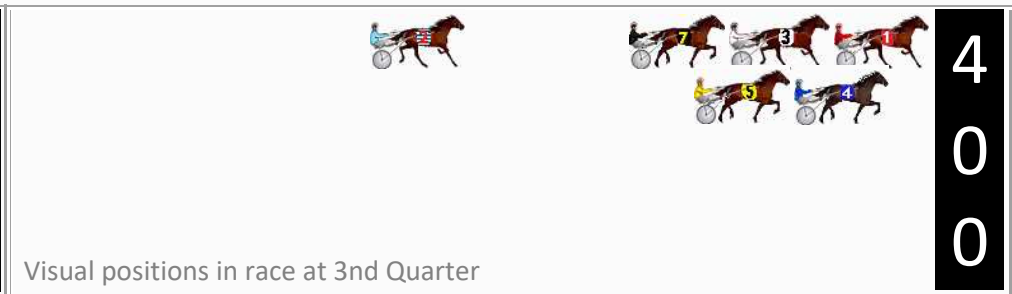

## Finish Position and metres gained

First Arrow shows distance gain/loss from 2nd Qtr to 3rd Qtr, Second Arrow shows distance gain/loss from 3rd Qtr to Finish Blue arrow indicates best gain in these quarters.