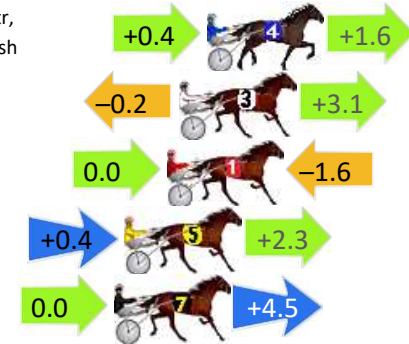

## Finish Position and metres gained

First Arrow shows distance gain/loss from 2nd Qtr to 3rd Qtr, Second Arrow shows distance gain/loss from 3rd Qtr to Finish Blue arrow indicates best gain in these quarters.

800

Visual positions in race at 2nd Quarter

400

Visual positions in race at 3rd Quarter

# Narrogin Race 5 Distance 2242m

Tuesday, 15 October 2024

Gross Time: 2:47.40 MileRate: 2:00.10 LeadTime: 47.10s First Qtr: 32.30s Second Qtr: 29.90s Third Qtr: 29.20s Fourth Qtr: 28.90s

DATA TABLE: 800 / 400 Posi's are position from leader and (how wide the horse was at that position)