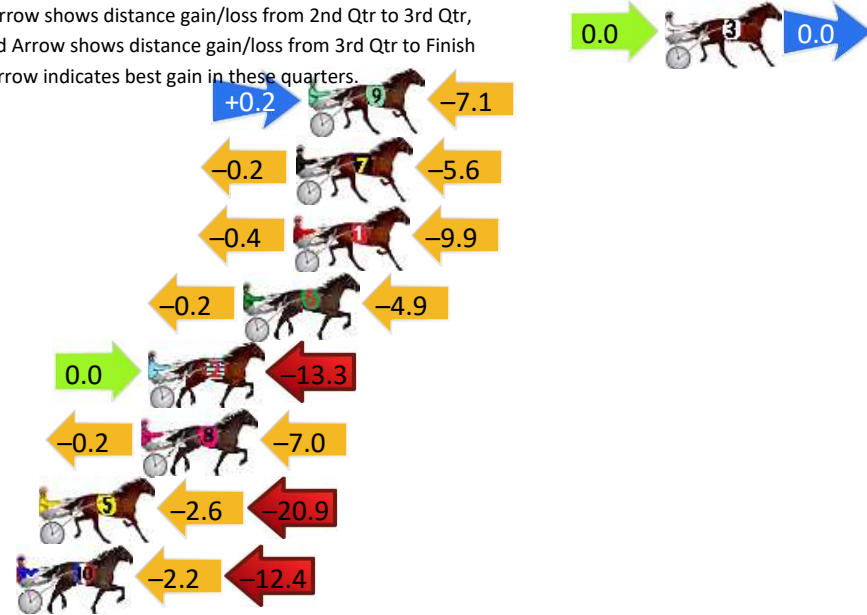

## Finish Position and metres gained

First Arrow shows distance gain/loss from 2nd Qtr to 3rd Qtr, Second Arrow shows distance gain/loss from 3rd Qtr to Finish  
Blue arrow indicates best gain in these quarters.

800

Visual positions in race at 2nd Quarter

400

Visual positions in race at 3rd Quarter

# Narrogin Race 4 Distance 2242m

Tuesday, 15 October 2024

Gross Time: 2:49.30 MileRate: 2:01.50 LeadTime: 47.60s First Qtr: 32.90s Second Qtr: 29.80s Third Qtr: 29.20s Fourth Qtr: 29.80s

DATA TABLE: 800 / 400 Posi's are position from leader and (how wide the horse was at that position)