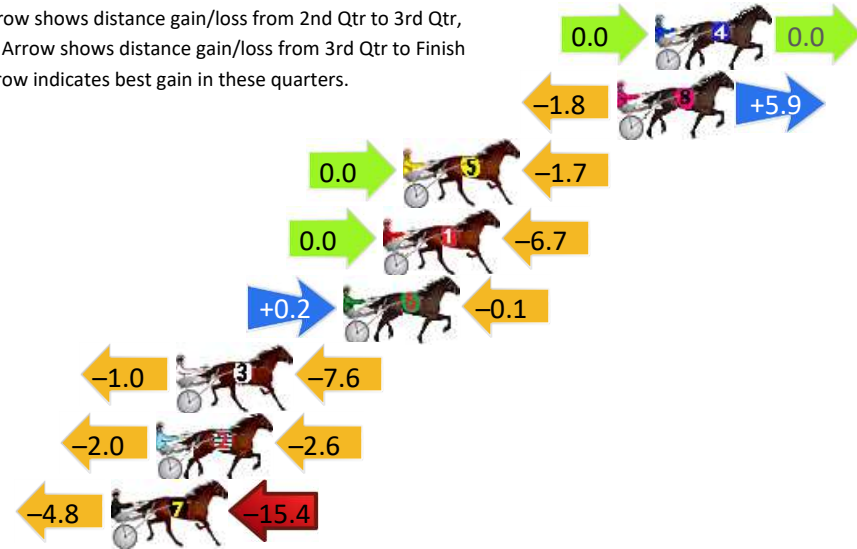

## Finish Position and metres gained

First Arrow shows distance gain/loss from 2nd Qtr to 3rd Qtr,  
Second Arrow shows distance gain/loss from 3rd Qtr to Finish  
Blue arrow indicates best gain in these quarters.

800

Visual positions in race at 2nd Quarter

400

Visual positions in race at 3rd Quarter

# Narrogin Race 3 Distance 2242m

Tuesday, 15 October 2024

Gross Time: 2:48.70 MileRate: 2:01.10 LeadTime: 47.70s First Qtr: 31.60s Second Qtr: 30.10s Third Qtr: 30.00s Fourth Qtr: 29.30s

DATA TABLE: 800 / 400 Posi's are position from leader and (how wide the horse was at that position)