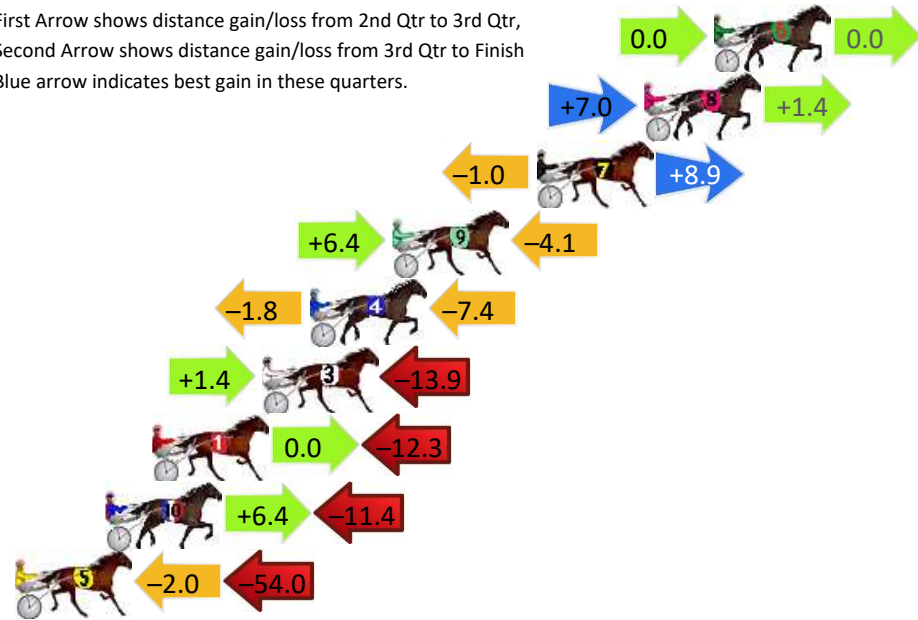

# Narrogin Race 1 Distance 1823m

Tuesday, 15 October 2024

Gross Time: 2:14.60 MileRate: 1:58.80 LeadTime: 13.60s First Qtr: 31.30s Second Qtr: 29.20s Third Qtr: 29.80s Fourth Qtr: 30.70s

DATA TABLE: 800 / 400 Posi's are position from leader and (how wide the horse was at that position)

## Finish Position and metres gained

First Arrow shows distance gain/loss from 2nd Qtr to 3rd Qtr, Second Arrow shows distance gain/loss from 3rd Qtr to Finish  
Blue arrow indicates best gain in these quarters.