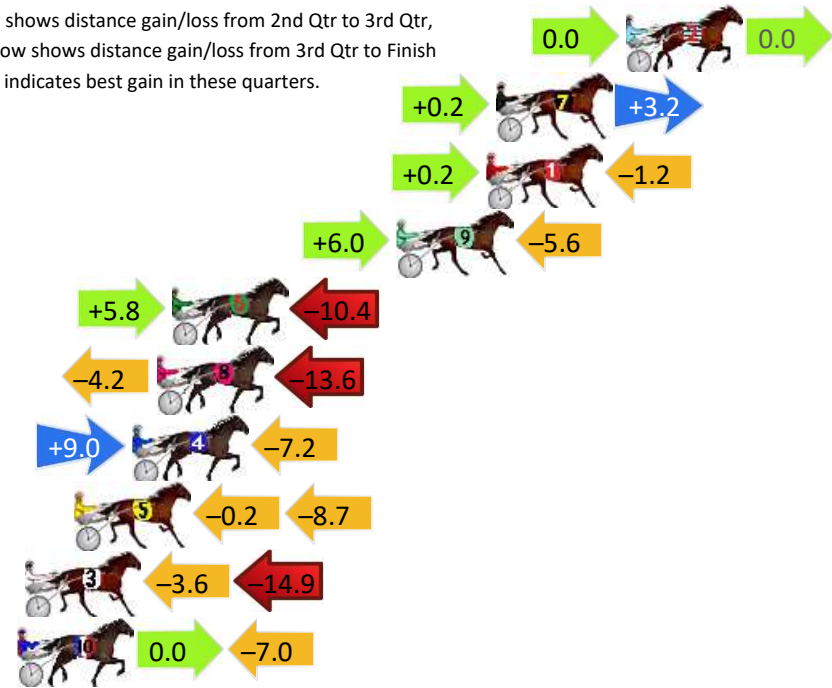

## Finish Position and metres gained

First Arrow shows distance gain/loss from 2nd Qtr to 3rd Qtr,  
Second Arrow shows distance gain/loss from 3rd Qtr to Finish  
Blue arrow indicates best gain in these quarters.

800

Visual positions in race at 2nd Quarter

400

Visual positions in race at 3rd Quarter

# Narrogin Race 2 Distance 2242m

Tuesday, 15 October 2024

Gross Time: 2:50.40 MileRate: 2:02.30 LeadTime: 46.00s First Qtr: 31.90s Second Qtr: 30.90s Third Qtr: 30.60s Fourth Qtr: 31.00s

DATA TABLE: 800 / 400 Posi's are position from leader and (how wide the horse was at that position)