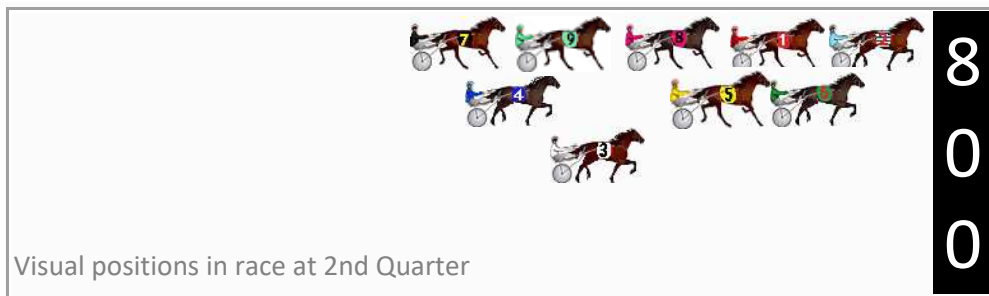

Bunbury Race 4 Distance 2569m

Saturday, 12 October 2024

Gross Time: 3:13.60 MileRate: 2:01.30 LeadTime: 73.70s First Qtr: 31.50s Second Qtr: 30.50s Third Qtr: 29.20s Fourth Qtr: 28.70s

DATA TABLE: 800 / 400 Posi's are position from leader and (how wide the horse was at that position)

No	Horse	Plc	Mar	800 Posi	400 Posi	Time	3rd Qtr	4th Qt
1	LETS GET ROCKIN	1	0.0m	4.0m (0)	4.4m (0)	3:13.60	29.23s	28.39s
6	MISTER MACEDON	2	2.0m	2.4m (1)	2.0m (1)	3:13.75	29.17s	28.70s
5	FRANCO WESTERN	3	4.5m	6.4m (1)	6.2m (1)	3:13.94	29.18s	28.58s
2	ROCKANDROLLARTIST	4	6.0m	0.0m (0)	0.0m (0)	3:14.05	29.20s	29.13s
7	FOLLOW ROCKNROLL	5	8.1m	16.8m (0)	12.0m (2)	3:14.21	28.85s	28.42s
8	ELSAMAY	6	12.3m	8.2m (0)	8.4m (0)	3:14.53	29.22s	28.98s
9	PRIDDAH	7	13.7m	12.6m (0)	12.6m (0)	3:14.63	29.20s	28.78s
4	HIGHLY FLAMMABLE	8	18.0m	14.6m (1)	10.4m (1)	3:14.96	28.90s	29.24s
3	BEACH CAPTAIN	9	19.7m	11.2m (2)	7.8m (2)	3:15.08	28.96s	29.55s

Finish Position and metres gained

First Arrow shows distance gain/loss from 2nd Qtr to 3rd Qtr, Second Arrow shows distance gain/loss from 3rd Qtr to Finish
Blue arrow indicates best gain in these quarters.