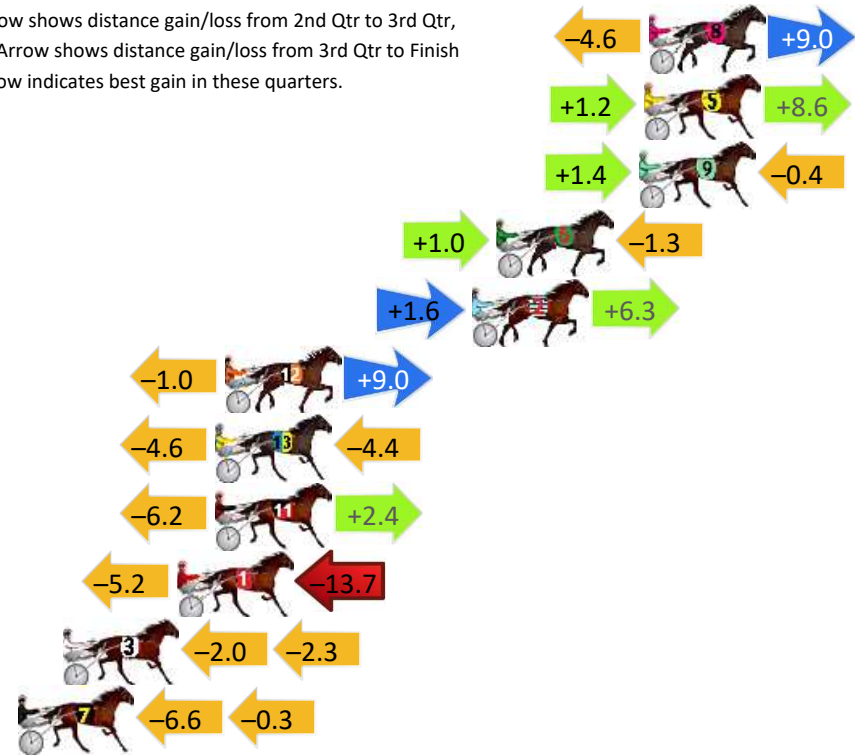

Bunbury Race 1 Distance 1609m

Saturday, 12 October 2024

Gross Time: 1:55.80 MileRate: 1:55.80 LeadTime: 0.00s First Qtr: 29.20s Second Qtr: 30.00s Third Qtr: 27.80s Fourth Qtr: 28.80s

DATA TABLE: 800 / 400 Posi's are position from leader and (how wide the horse was at that position)

Finish Position and metres gained

First Arrow shows distance gain/loss from 2nd Qtr to 3rd Qtr, Second Arrow shows distance gain/loss from 3rd Qtr to Finish. Blue arrow indicates best gain in these quarters.