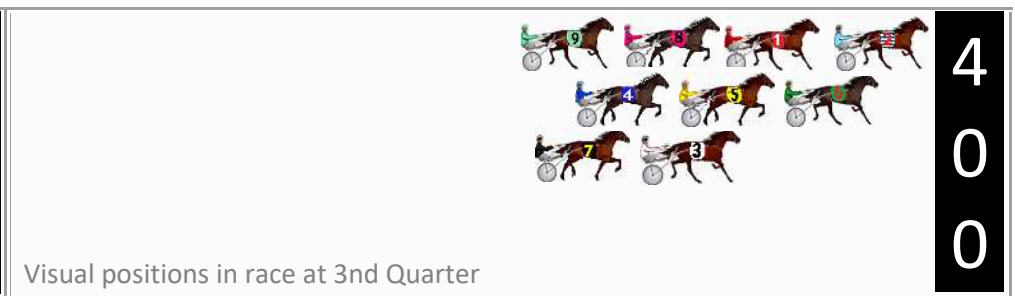

Bunbury Race 4 Distance 2569m

Saturday, 12 October 2024

Gross Time: 3:13.60 MileRate: 2:01.30 LeadTime: 73.70s First Qtr: 31.50s Second Qtr: 30.50s Third Qtr: 29.20s Fourth Qtr: 28.70s

DATA TABLE: 800 / 400 Posi's are position from leader and (how wide the horse was at that position)

No	Horse	Plc	Mar	800 Posi	400 Posi	Time	3rd Qtr	4th Qt
1	LETS GET ROCKIN	1	0.0m	4.0m (0)	4.4m (0)	3:13.60	29.23s	28.39s
6	MISTER MACEDON	2	2.0m	2.4m (1)	2.0m (1)	3:13.75	29.17s	28.70s
5	FRANCO WESTERN	3	4.5m	6.4m (1)	6.2m (1)	3:13.94	29.18s	28.58s
2	ROCKANDROLLARTIST	4	6.0m	0.0m (0)	0.0m (0)	3:14.05	29.20s	29.13s
7	FOLLOW ROCKNROLL	5	8.1m	16.8m (0)	12.0m (2)	3:14.21	28.85s	28.42s
8	ELSAMAY	6	12.3m	8.2m (0)	8.4m (0)	3:14.53	29.22s	28.98s
9	PRIDDAH	7	13.7m	12.6m (0)	12.6m (0)	3:14.63	29.20s	28.78s
4	HIGHLY FLAMMABLE	8	18.0m	14.6m (1)	10.4m (1)	3:14.96	28.90s	29.24s
3	BEACH CAPTAIN	9	19.7m	11.2m (2)	7.8m (2)	3:15.08	28.96s	29.55s

Finish Position and metres gained

First Arrow shows distance gain/loss from 2nd Qtr to 3rd Qtr, Second Arrow shows distance gain/loss from 3rd Qtr to Finish
Blue arrow indicates best gain in these quarters.