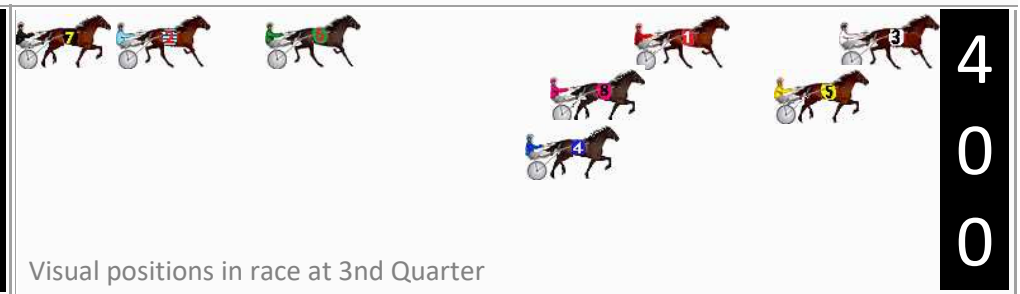

Bunbury Race 6 Distance 2100m

Saturday, 12 October 2024

Gross Time: 2:32.80 MileRate: 1:57.10 LeadTime: 35.10s First Qtr: 31.20s Second Qtr: 28.90s Third Qtr: 28.60s Fourth Qtr: 29.00s

DATA TABLE: 800 / 400 Posi's are position from leader and (how wide the horse was at that position)

NoHorse	Plc	Mar	800 Posi	400 Posi	Time	3rd Qtr	4th Qt
8 CABERNEIGH	1	0.0m	8.6m (0)	11.6m (1)	2:32.80	28.82s	28.16s
3 SUGAR DELIGHT	2	1.4m	0.0m (0)	0.0m (0)	2:32.91	28.60s	29.10s
5 MENEMSHA	3	1.6m	3.8m (1)	2.6m (1)	2:32.92	28.51s	28.93s
1 PERFECT MOVE	4	49.4m	4.4m (0)	8.2m (0)	2:36.56	28.85s	31.97s
6 FLY EAGLEROSE	5	67.6m	15.8m (1)	23.0m (0)	2:37.94	29.09s	32.22s
2 IM GRAFTER	6	71.1m	14.4m (0)	29.0m (0)	2:38.21	29.62s	32.04s
4 MONEY TIME MADNESS	7	77.7m	8.2m (1)	12.6m (2)	2:38.71	28.88s	33.69s
7 HONOUR THE EAGLE	8	104.1m	22.0m (0)	35.0m (0)	2:40.72	29.50s	33.98s

Finish Position and metres gained

First Arrow shows distance gain/loss from 2nd Qtr to 3rd Qtr, Second Arrow shows distance gain/loss from 3rd Qtr to Finish Blue arrow indicates best gain in these quarters.