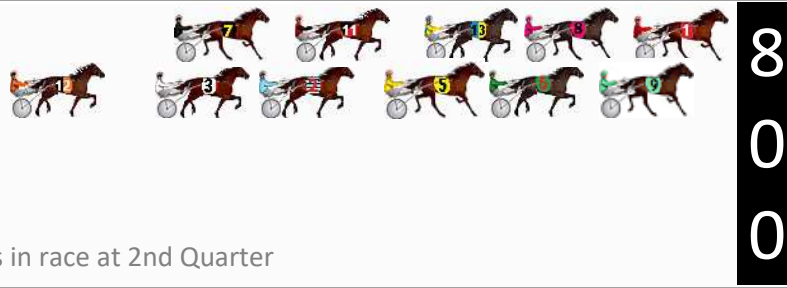

No	Horse	Plc	Mar	800 Posi	400 Posi	Time	3rd Qtr	4th Qt
8	ACOLTNAME DSU	1	0.0m	4.4m (0)	9.0m (0)	1:55.80	28.13s	28.16s
5	ALFREDI	2	0.2m	10.0m (1)	8.8m (1)	1:55.82	27.73s	28.18s
9	LIGHTFOOT LEIGH	3	0.4m	1.4m (1)	0.0m (0)	1:55.83	27.70s	28.83s
6	GOTA GOOD WARHOL	4	6.1m	5.8m (1)	4.8m (1)	1:56.26	27.73s	28.89s
2	MAJOR DALTON	5	7.1m	15.0m (1)	13.4m (1)	1:56.34	27.70s	28.35s
12	ALEXANDRA THE GREAT	6	17.0m	25.0m (1)	26.0m (1)	1:57.09	27.88s	28.16s
13	FIREPLAY	7	17.4m	8.4m (0)	13.0m (0)	1:57.12	28.12s	29.12s
11	IMAHERO	8	17.4m	13.6m (0)	19.8m (0)	1:57.12	28.24s	28.63s
1	COHLIN	9	18.9m	0.0m (0)	5.2m (0)	1:57.23	28.15s	29.78s
3	CROWDED REACTOR	10	23.5m	19.2m (1)	21.2m (1)	1:57.58	27.94s	28.96s
7	LENI ROSE	11	25.3m	18.4m (0)	25.0m (0)	1:57.71	28.26s	28.82s

Finish Position and metres gained

First Arrow shows distance gain/loss from 2nd Qtr to 3rd Qtr, Second Arrow shows distance gain/loss from 3rd Qtr to Finish. Blue arrow indicates best gain in these quarters.