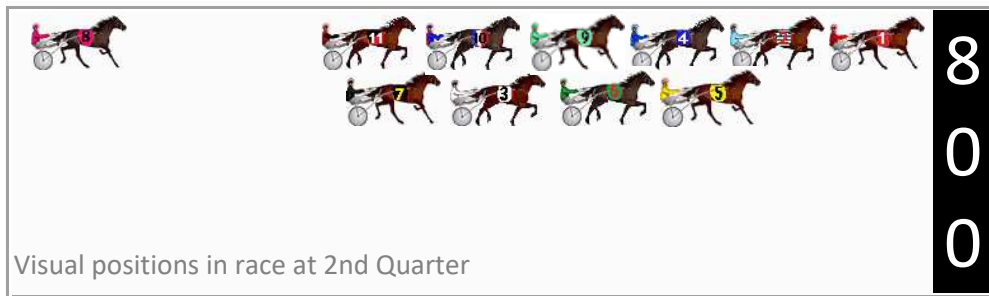

Finish Position and metres gained

First Arrow shows distance gain/loss from 2nd Qtr to 3rd Qtr, Second Arrow shows distance gain/loss from 3rd Qtr to Finish
Blue arrow indicates best gain in these quarters.

DATA TABLE: 800 / 400 Posi's are position from leader and (how wide the horse was at that position)

No	Horse	Plc	Mar	800 Posi	400 Posi	Time	3rd Qtr	4th Qt
1	ROMAN LEGION	1	0.0m	0.0m (0)	0.0m (0)	1:56.80	29.70s	28.80s
6	ISLAND TEE REX	2	1.2m	10.8m (1)	7.8m (1)	1:56.89	29.47s	28.33s
2	SPOIL THE PARTY	3	2.5m	4.0m (0)	3.8m (0)	1:56.99	29.68s	28.71s
7	MAJOR JAY	4	8.9m	19.4m (1)	10.4m (2)	1:57.47	29.04s	28.69s
9	HES THUNDER	5	12.7m	12.0m (0)	11.8m (0)	1:57.76	29.69s	28.86s
3	LUCIENNE	6	13.0m	15.2m (1)	11.8m (1)	1:57.78	29.45s	28.89s
4	ALLZFAIRNLUVNWAR	7	13.2m	8.0m (0)	8.0m (0)	1:57.80	29.71s	29.17s
11	SANFORD HARRY	8	13.7m	20.4m (0)	17.4m (1)	1:57.84	29.48s	28.54s
5	BRODIE BOY	9	15.9m	6.8m (1)	3.8m (1)	1:58.00	29.50s	29.67s
10	IM ROCKIN ROD	10	18.3m	16.2m (0)	15.8m (0)	1:58.18	29.67s	28.98s
8	CANDY APPLE	11	41.9m	32.0m (0)	34.0m (0)	1:59.97	29.85s	29.37s