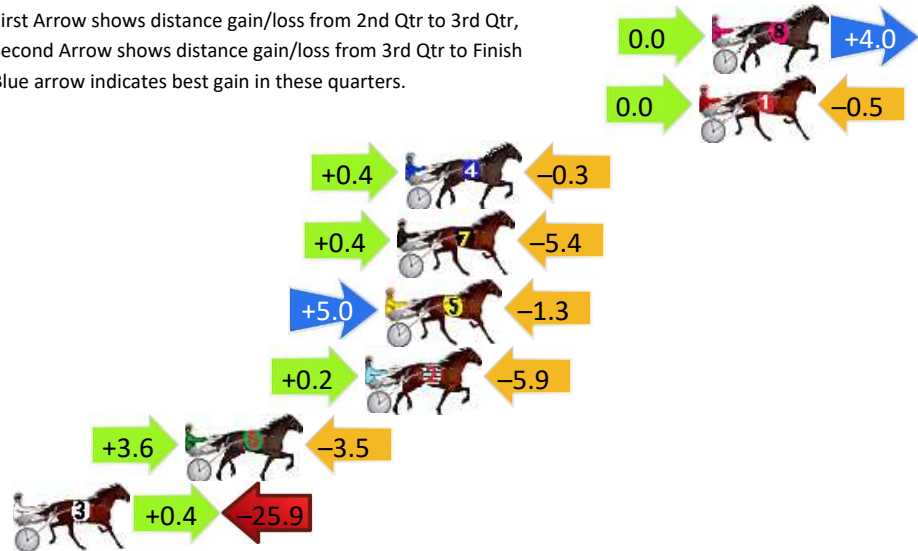

No	Horse	Plc	Mar	800 Posi	400 Posi	Time	3rd Qtr	4th Qt
7	NORTHVIEW DANCE	1	0.0m	0.0m (0)	0.0m (0)	3:15.10	29.20s	28.30s
8	THE WILDCARD	2	12.6m	7.4m (1)	7.2m (1)	3:16.04	29.19s	28.68s
2	LUHRSY	3	17.6m	8.2m (0)	10.4m (0)	3:16.41	29.37s	28.81s
5	LUKES MISTAKE	4	18.2m	13.0m (0)	12.0m (1)	3:16.45	29.14s	28.74s
4	MONTEGO	5	19.6m	4.2m (0)	5.8m (0)	3:16.56	29.33s	29.27s
1	ROCK THE BANK	6	20.9m	3.4m (1)	3.2m (1)	3:16.65	29.21s	29.55s
3	ASHIMA	7	39.8m	16.8m (0)	15.0m (0)	3:18.06	29.10s	30.04s

Finish Position and metres gained

Bunbury Race 8 Distance 2100m

Saturday, 12 October 2024

Gross Time: 2:41.00 MileRate: 2:03.40 LeadTime: 36.40s First Qtr: 34.10s Second Qtr: 30.90s Third Qtr: 29.90s Fourth Qtr: 29.70s

DATA TABLE: 800 / 400 Posi's are position from leader and (how wide the horse was at that position)

No	Horse	Plc	Mar	800 Posi	400 Posi	Time	3rd Qtr	4th Qt
8	HUGHEY	1	0.0m	4.0m (0)	4.0m (0)	2:41.00	29.90s	29.40s
1	IM BEGGING YOU	2	0.5m	0.0m (0)	0.0m (0)	2:41.04	29.90s	29.74s
4	MAPLE MAREE	3	12.3m	12.4m (0)	12.0m (0)	2:41.96	29.87s	29.72s
7	IDEALINCIDER	4	12.6m	7.6m (1)	7.2m (1)	2:41.98	29.87s	30.10s
5	PAY HOMAGE	5	13.1m	16.8m (0)	11.8m (1)	2:42.02	29.53s	29.80s
2	BLIND EDITION	6	13.9m	8.2m (0)	8.0m (0)	2:42.08	29.89s	30.14s
6	CAPPY THE FIREY	7	21.1m	21.2m (0)	17.6m (0)	2:42.64	29.63s	29.96s
3	SONGSTER	8	29.1m	3.6m (1)	3.2m (1)	2:43.26	29.88s	31.61s

Finish Position and metres gained

First Arrow shows distance gain/loss from 2nd Qtr to 3rd Qtr, Second Arrow shows distance gain/loss from 3rd Qtr to Finish Blue arrow indicates best gain in these quarters.