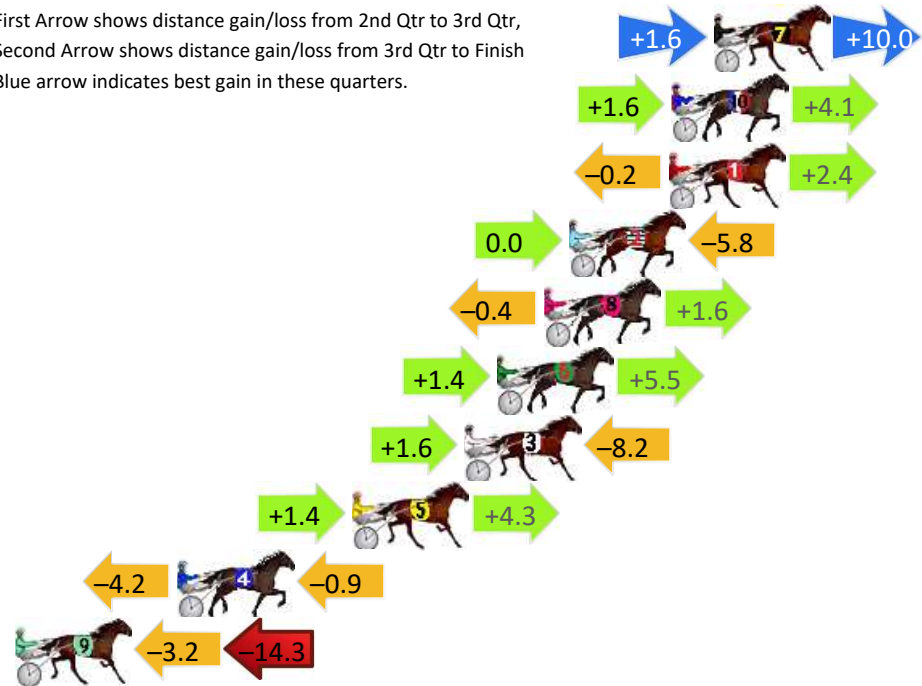

Finish Position and metres gained

First Arrow shows distance gain/loss from 2nd Qtr to 3rd Qtr, Second Arrow shows distance gain/loss from 3rd Qtr to Finish. Blue arrow indicates best gain in these quarters.

Visual positions in race at 2nd Quarter

Visual positions in race at 3rd Quarter

Bunbury Race 2 Distance 2100m

Saturday, 12 October 2024

Gross Time: 2:35.60 MileRate: 1:59.30 LeadTime: 35.70s First Qtr: 32.60s Second Qtr: 29.70s Third Qtr: 29.50s Fourth Qtr: 28.10s

DATA TABLE: 800 / 400 Posi's are position from leader and (how wide the horse was at that position)

No	Horse	Plc	Mar	800 Posi	400 Posi	Time	3rd Qtr	4th Qt
7	CALLMEWHATUWANT	1	0.0m	11.6m (1)	10.0m (1)	2:35.60	29.37s	27.40s
10	BALINGUP BOY	2	1.7m	7.4m (1)	5.8m (1)	2:35.73	29.38s	27.81s
1	CAMS BOULDER	3	1.8m	4.0m (0)	4.2m (0)	2:35.73	29.51s	27.93s
2	VINTAGE BLU	4	5.8m	0.0m (0)	0.0m (0)	2:36.03	29.51s	28.51s
8	SOHO GIGOLO	5	6.8m	8.0m (0)	8.4m (0)	2:36.10	29.53s	27.99s
6	THEYCALL ME STOOGIE	6	8.7m	15.6m (1)	14.2m (1)	2:36.24	29.39s	27.72s
3	BALTIC ACE	7	10.0m	3.4m (1)	1.8m (1)	2:36.34	29.40s	28.67s
5	TRITTRITTBANGBANG	8	14.5m	20.2m (0)	18.8m (1)	2:36.67	29.39s	27.80s
4	GORDON	9	21.5m	16.4m (0)	20.6m (0)	2:37.19	29.80s	28.16s
9	FLAMING CULLEN	10	29.9m	12.4m (0)	15.6m (0)	2:37.81	29.75s	29.10s

Finish Position and metres gained

First Arrow shows distance gain/loss from 2nd Qtr to 3rd Qtr, Second Arrow shows distance gain/loss from 3rd Qtr to Finish
Blue arrow indicates best gain in these quarters.