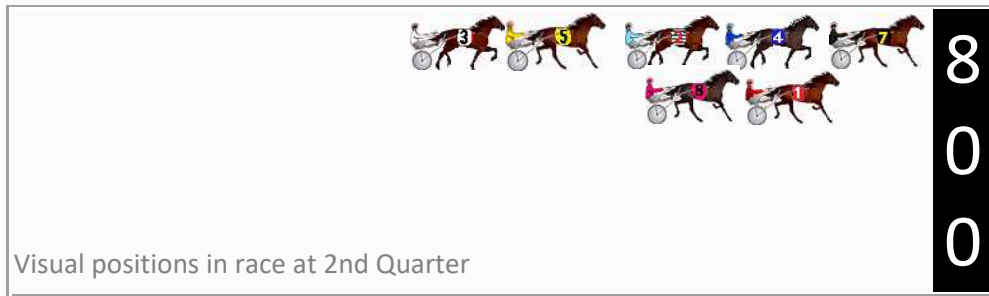

Bunbury Race 7 Distance 2503m

Saturday, 12 October 2024

Gross Time: 3:15.10 MileRate: 2:04.40 LeadTime: 75.20s First Qtr: 32.30s Second Qtr: 30.10s Third Qtr: 29.20s Fourth Qtr: 28.30s

DATA TABLE: 800 / 400 Posi's are position from leader and (how wide the horse was at that position)

No	Horse	Plc	Mar	800 Posi	400 Posi	Time	3rd Qtr	4th Qt
7	NORTHVIEW DANCE	1	0.0m	0.0m (0)	0.0m (0)	3:15.10	29.20s	28.30s
8	THE WILDCARD	2	12.6m	7.4m (1)	7.2m (1)	3:16.04	29.19s	28.68s
2	LUHRSY	3	17.6m	8.2m (0)	10.4m (0)	3:16.41	29.37s	28.81s
5	LUKES MISTAKE	4	18.2m	13.0m (0)	12.0m (1)	3:16.45	29.14s	28.74s
4	MONTEGO	5	19.6m	4.2m (0)	5.8m (0)	3:16.56	29.33s	29.27s
1	ROCK THE BANK	6	20.9m	3.4m (1)	3.2m (1)	3:16.65	29.21s	29.55s
3	ASHIMA	7	39.8m	16.8m (0)	15.0m (0)	3:18.06	29.10s	30.04s

Finish Position and metres gained