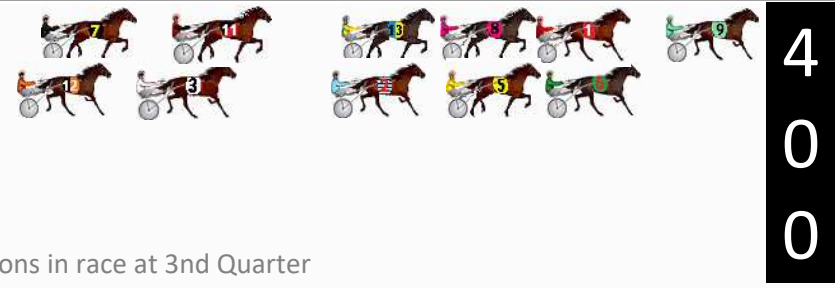

Visual positions in race at 3rd Quarter