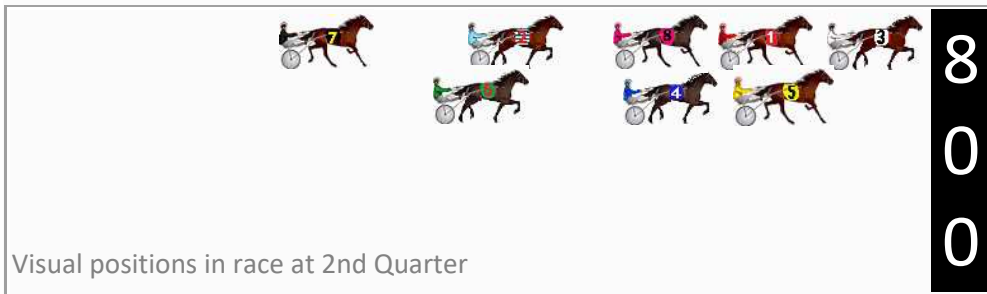

Bunbury Race 6 Distance 2100m

Saturday, 12 October 2024

Gross Time: 2:32.80 MileRate: 1:57.10 LeadTime: 35.10s First Qtr: 31.20s Second Qtr: 28.90s Third Qtr: 28.60s Fourth Qtr: 29.00s

DATA TABLE: 800 / 400 Posi's are position from leader and (how wide the horse was at that position)

NoHorse	Plc	Mar	800 Posi	400 Posi	Time	3rd Qtr	4th Qt
8 CABERNEIGH	1	0.0m	8.6m (0)	11.6m (1)	2:32.80	28.82s	28.16s
3 SUGAR DELIGHT	2	1.4m	0.0m (0)	0.0m (0)	2:32.91	28.60s	29.10s
5 MENEMSHA	3	1.6m	3.8m (1)	2.6m (1)	2:32.92	28.51s	28.93s
1 PERFECT MOVE	4	49.4m	4.4m (0)	8.2m (0)	2:36.56	28.85s	31.97s
6 FLY EAGLEROSE	5	67.6m	15.8m (1)	23.0m (0)	2:37.94	29.09s	32.22s
2 IM GRAFTER	6	71.1m	14.4m (0)	29.0m (0)	2:38.21	29.62s	32.04s
4 MONEY TIME MADNESS	7	77.7m	8.2m (1)	12.6m (2)	2:38.71	28.88s	33.69s
7 HONOUR THE EAGLE	8	104.1m	22.0m (0)	35.0m (0)	2:40.72	29.50s	33.98s

Finish Position and metres gained

First Arrow shows distance gain/loss from 2nd Qtr to 3rd Qtr, Second Arrow shows distance gain/loss from 3rd Qtr to Finish Blue arrow indicates best gain in these quarters.