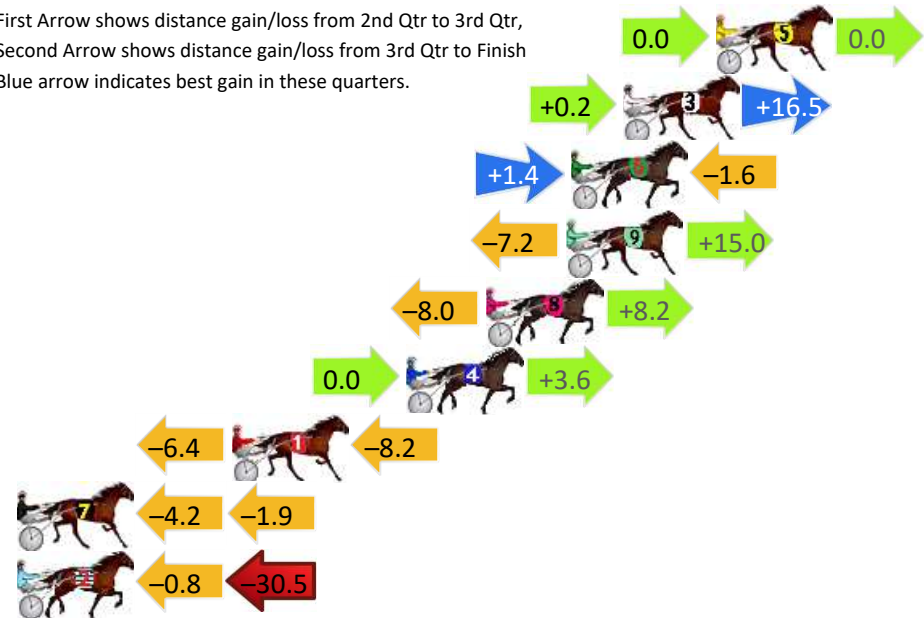

Finish Position and metres gained

First Arrow shows distance gain/loss from 2nd Qtr to 3rd Qtr, Second Arrow shows distance gain/loss from 3rd Qtr to Finish
Blue arrow indicates best gain in these quarters.

Bunbury Race 5 Distance 2100m

Saturday, 12 October 2024

Gross Time: 2:37.80 MileRate: 2:00.90 LeadTime: 37.20s First Qtr: 32.80s Second Qtr: 28.00s Third Qtr: 29.40s Fourth Qtr: 30.40s

DATA TABLE: 800 / 400 Posi's are position from leader and (how wide the horse was at that position)