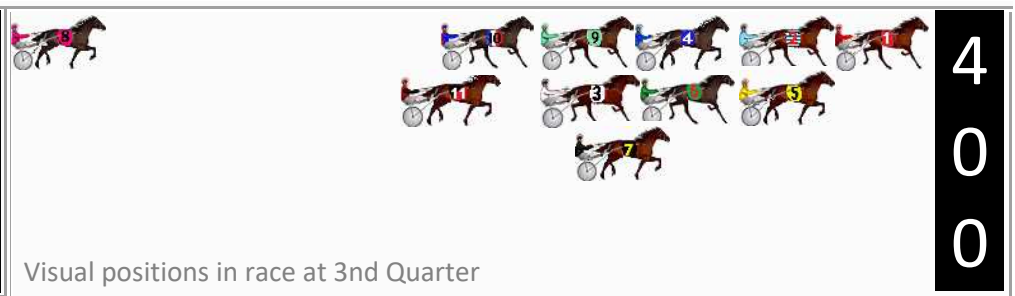

Finish Position and metres gained

First Arrow shows distance gain/loss from 2nd Qtr to 3rd Qtr, Second Arrow shows distance gain/loss from 3rd Qtr to Finish
Blue arrow indicates best gain in these quarters.

DATA TABLE: 800 / 400 Posi's are position from leader and (how wide the horse was at that position)

No	Horse	Plc	Mar	800 Posi	400 Posi	Time	3rd Qtr	4th Qt
1	ROMAN LEGION	1	0.0m	0.0m (0)	0.0m (0)	1:56.80	29.70s	28.80s
6	ISLAND TEE REX	2	1.2m	10.8m (1)	7.8m (1)	1:56.89	29.47s	28.33s
2	SPOIL THE PARTY	3	2.5m	4.0m (0)	3.8m (0)	1:56.99	29.68s	28.71s
7	MAJOR JAY	4	8.9m	19.4m (1)	10.4m (2)	1:57.47	29.04s	28.69s
9	HES THUNDER	5	12.7m	12.0m (0)	11.8m (0)	1:57.76	29.69s	28.86s
3	LUCIENNE	6	13.0m	15.2m (1)	11.8m (1)	1:57.78	29.45s	28.89s
4	ALLZFAIRNLUVNWAR	7	13.2m	8.0m (0)	8.0m (0)	1:57.80	29.71s	29.17s
11	SANFORD HARRY	8	13.7m	20.4m (0)	17.4m (1)	1:57.84	29.48s	28.54s
5	BRODIE BOY	9	15.9m	6.8m (1)	3.8m (1)	1:58.00	29.50s	29.67s
10	IM ROCKIN ROD	10	18.3m	16.2m (0)	15.8m (0)	1:58.18	29.67s	28.98s
8	CANDY APPLE	11	41.9m	32.0m (0)	34.0m (0)	1:59.97	29.85s	29.37s