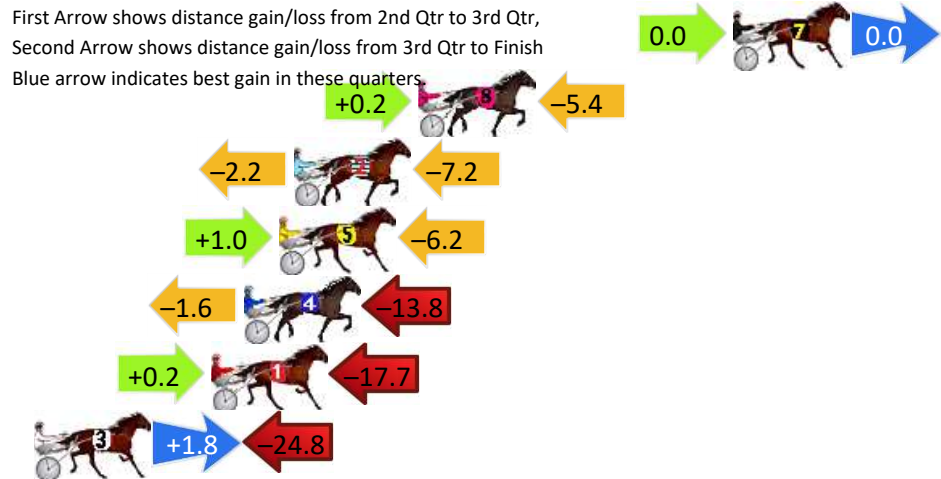

Bunbury Race 7 Distance 2503m

Saturday, 12 October 2024

Gross Time: 3:15.10 MileRate: 2:04.40 LeadTime: 75.20s First Qtr: 32.30s Second Qtr: 30.10s Third Qtr: 29.20s Fourth Qtr: 28.30s

DATA TABLE: 800 / 400 Posi's are position from leader and (how wide the horse was at that position)

No	Horse	Plc	Mar	800 Posi	400 Posi	Time	3rd Qtr	4th Qt
7	NORTHVIEW DANCE	1	0.0m	0.0m (0)	0.0m (0)	3:15.10	29.20s	28.30s
8	THE WILDCARD	2	12.6m	7.4m (1)	7.2m (1)	3:16.04	29.19s	28.68s
2	LUHRSY	3	17.6m	8.2m (0)	10.4m (0)	3:16.41	29.37s	28.81s
5	LUKES MISTAKE	4	18.2m	13.0m (0)	12.0m (1)	3:16.45	29.14s	28.74s
4	MONTEGO	5	19.6m	4.2m (0)	5.8m (0)	3:16.56	29.33s	29.27s
1	ROCK THE BANK	6	20.9m	3.4m (1)	3.2m (1)	3:16.65	29.21s	29.55s
3	ASHIMA	7	39.8m	16.8m (0)	15.0m (0)	3:18.06	29.10s	30.04s

Finish Position and metres gained