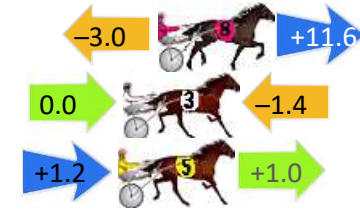

Finish Position and metres gained

First Arrow shows distance gain/loss from 2nd Qtr to 3rd Qtr, Second Arrow shows distance gain/loss from 3rd Qtr to Finish
Blue arrow indicates best gain in these quarters.

800

Visual positions in race at 2nd Quarter

400

Visual positions in race at 3rd Quarter

Bunbury Race 6 Distance 2100m

Saturday, 12 October 2024

Gross Time: 2:32.80 MileRate: 1:57.10 LeadTime: 35.10s First Qtr: 31.20s Second Qtr: 28.90s Third Qtr: 28.60s Fourth Qtr: 29.00s

DATA TABLE: 800 / 400 Posi's are position from leader and (how wide the horse was at that position)

NoHorse	Plc	Mar	800 Posi	400 Posi	Time	3rd Qtr	4th Qt
8 CABERNEIGH	1	0.0m	8.6m (0)	11.6m (1)	2:32.80	28.82s	28.16s
3 SUGAR DELIGHT	2	1.4m	0.0m (0)	0.0m (0)	2:32.91	28.60s	29.10s
5 MENEMSHA	3	1.6m	3.8m (1)	2.6m (1)	2:32.92	28.51s	28.93s
1 PERFECT MOVE	4	49.4m	4.4m (0)	8.2m (0)	2:36.56	28.85s	31.97s
6 FLY EAGLEROSE	5	67.6m	15.8m (1)	23.0m (0)	2:37.94	29.09s	32.22s
2 IM GRAFTER	6	71.1m	14.4m (0)	29.0m (0)	2:38.21	29.62s	32.04s
4 MONEY TIME MADNESS	7	77.7m	8.2m (1)	12.6m (2)	2:38.71	28.88s	33.69s
7 HONOUR THE EAGLE	8	104.1m	22.0m (0)	35.0m (0)	2:40.72	29.50s	33.98s