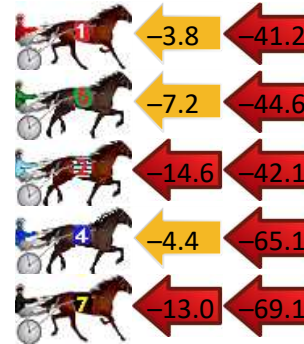

Finish Position and metres gained

First Arrow shows distance gain/loss from 2nd Qtr to 3rd Qtr, Second Arrow shows distance gain/loss from 3rd Qtr to Finish
Blue arrow indicates best gain in these quarters.

800

Visual positions in race at 2nd Quarter

400

Visual positions in race at 3rd Quarter

Bunbury Race 6 Distance 2100m

Saturday, 12 October 2024

Gross Time: 2:32.80 MileRate: 1:57.10 LeadTime: 35.10s First Qtr: 31.20s Second Qtr: 28.90s Third Qtr: 28.60s Fourth Qtr: 29.00s

DATA TABLE: 800 / 400 Posi's are position from leader and (how wide the horse was at that position)

NoHorse	Plc	Mar	800 Posi	400 Posi	Time	3rd Qtr	4th Qt
8 CABERNEIGH	1	0.0m	8.6m (0)	11.6m (1)	2:32.80	28.82s	28.16s
3 SUGAR DELIGHT	2	1.4m	0.0m (0)	0.0m (0)	2:32.91	28.60s	29.10s
5 MENEMSHA	3	1.6m	3.8m (1)	2.6m (1)	2:32.92	28.51s	28.93s
1 PERFECT MOVE	4	49.4m	4.4m (0)	8.2m (0)	2:36.56	28.85s	31.97s
6 FLY EAGLEROSE	5	67.6m	15.8m (1)	23.0m (0)	2:37.94	29.09s	32.22s
2 IM GRAFTER	6	71.1m	14.4m (0)	29.0m (0)	2:38.21	29.62s	32.04s
4 MONEY TIME MADNESS	7	77.7m	8.2m (1)	12.6m (2)	2:38.71	28.88s	33.69s
7 HONOUR THE EAGLE	8	104.1m	22.0m (0)	35.0m (0)	2:40.72	29.50s	33.98s