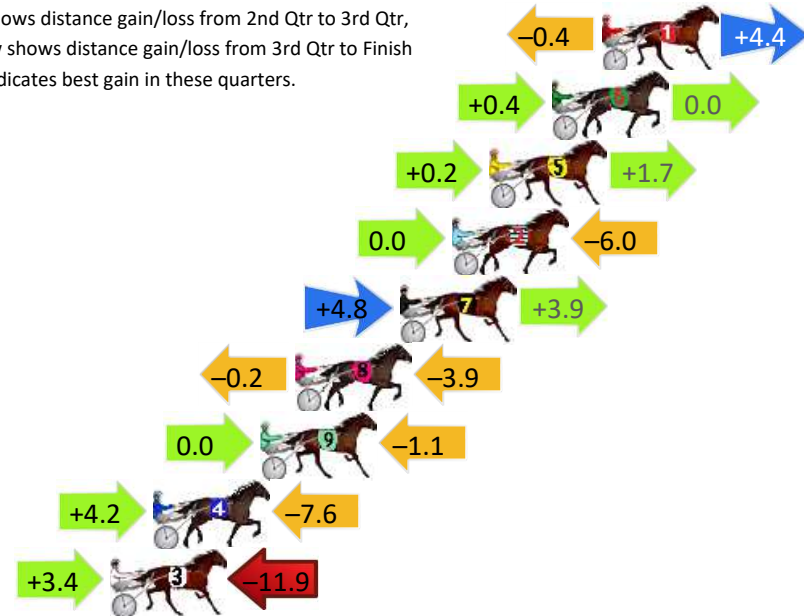

DATA TABLE: 800 / 400 Posi's are position from leader and (how wide the horse was at that position)

No	Horse	Plc	Mar	800 Posi	400 Posi	Time	3rd Qtr	4th Qt
1	ROMAN LEGION	1	0.0m	0.0m (0)	0.0m (0)	1:56.80	29.70s	28.80s
6	ISLAND TEE REX	2	1.2m	10.8m (1)	7.8m (1)	1:56.89	29.47s	28.33s
2	SPOIL THE PARTY	3	2.5m	4.0m (0)	3.8m (0)	1:56.99	29.68s	28.71s
7	MAJOR JAY	4	8.9m	19.4m (1)	10.4m (2)	1:57.47	29.04s	28.69s
9	HES THUNDER	5	12.7m	12.0m (0)	11.8m (0)	1:57.76	29.69s	28.86s
3	LUCIENNE	6	13.0m	15.2m (1)	11.8m (1)	1:57.78	29.45s	28.89s
4	ALLZFAIRNLUVNWAR	7	13.2m	8.0m (0)	8.0m (0)	1:57.80	29.71s	29.17s
11	SANFORD HARRY	8	13.7m	20.4m (0)	17.4m (1)	1:57.84	29.48s	28.54s
5	BRODIE BOY	9	15.9m	6.8m (1)	3.8m (1)	1:58.00	29.50s	29.67s
10	IM ROCKIN ROD	10	18.3m	16.2m (0)	15.8m (0)	1:58.18	29.67s	28.98s
8	CANDY APPLE	11	41.9m	32.0m (0)	34.0m (0)	1:59.97	29.85s	29.37s

Finish Position and metres gained

First Arrow shows distance gain/loss from 2nd Qtr to 3rd Qtr, Second Arrow shows distance gain/loss from 3rd Qtr to Finish
Blue arrow indicates best gain in these quarters.

Bunbury Race 4 Distance 2569m

Saturday, 12 October 2024

Gross Time: 3:13.60 MileRate: 2:01.30 LeadTime: 73.70s First Qtr: 31.50s Second Qtr: 30.50s Third Qtr: 29.20s Fourth Qtr: 28.70s

DATA TABLE: 800 / 400 Posi's are position from leader and (how wide the horse was at that position)