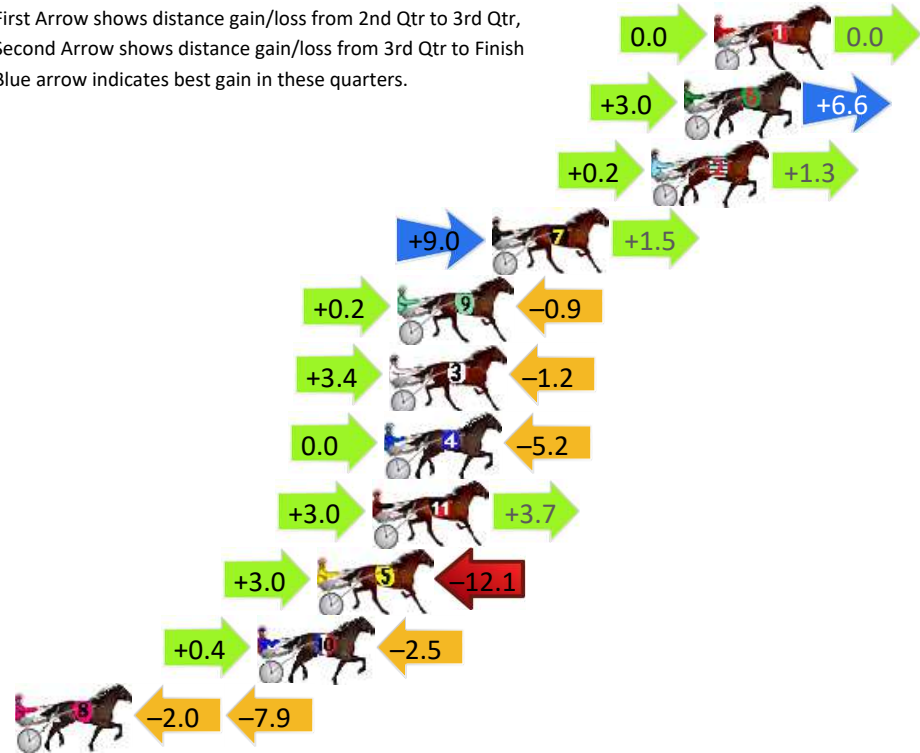

Finish Position and metres gained

First Arrow shows distance gain/loss from 2nd Qtr to 3rd Qtr, Second Arrow shows distance gain/loss from 3rd Qtr to Finish
Blue arrow indicates best gain in these quarters.

DATA TABLE: 800 / 400 Posi's are position from leader and (how wide the horse was at that position)

No	Horse	Plc	Mar	800 Posi	400 Posi	Time	3rd Qtr	4th Qt
1	ROMAN LEGION	1	0.0m	0.0m (0)	0.0m (0)	1:56.80	29.70s	28.80s
6	ISLAND TEE REX	2	1.2m	10.8m (1)	7.8m (1)	1:56.89	29.47s	28.33s
2	SPOIL THE PARTY	3	2.5m	4.0m (0)	3.8m (0)	1:56.99	29.68s	28.71s
7	MAJOR JAY	4	8.9m	19.4m (1)	10.4m (2)	1:57.47	29.04s	28.69s
9	HES THUNDER	5	12.7m	12.0m (0)	11.8m (0)	1:57.76	29.69s	28.86s
3	LUCIENNE	6	13.0m	15.2m (1)	11.8m (1)	1:57.78	29.45s	28.89s
4	ALLZFAIRNLUVNWAR	7	13.2m	8.0m (0)	8.0m (0)	1:57.80	29.71s	29.17s
11	SANFORD HARRY	8	13.7m	20.4m (0)	17.4m (1)	1:57.84	29.48s	28.54s
5	BRODIE BOY	9	15.9m	6.8m (1)	3.8m (1)	1:58.00	29.50s	29.67s
10	IM ROCKIN ROD	10	18.3m	16.2m (0)	15.8m (0)	1:58.18	29.67s	28.98s
8	CANDY APPLE	11	41.9m	32.0m (0)	34.0m (0)	1:59.97	29.85s	29.37s