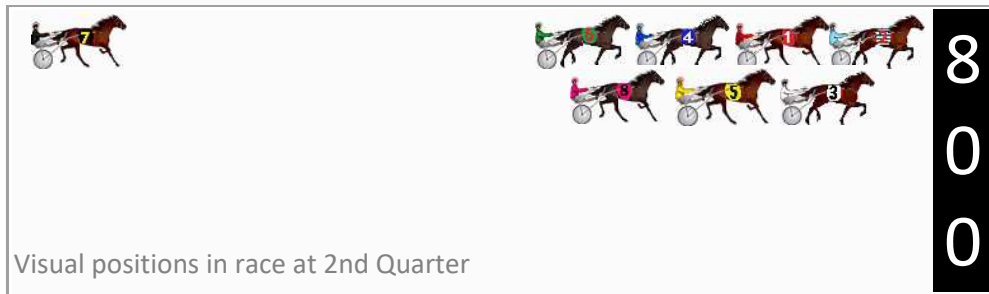

Pinjarra Race 8 Distance 2116m

Monday, 30 September 2024

Gross Time: 2:37.30 MileRate: 1:59.60 LeadTime: 39.00s First Qtr: 30.80s Second Qtr: 30.10s Third Qtr: 29.10s Fourth Qtr: 28.30s

DATA TABLE: 800 / 400 Posi's are position from leader and (how wide the horse was at that position)

No	Horse	Plc	Mar	800 Posi	400 Posi	Time	3rd Qtr	4th Qt
2	TRIGWELL ROAD	1	0.0m	0.0m (0)	0.0m (0)	2:37.30	29.10s	28.30s
1	CALIENTE	2	1.5m	3.8m (0)	4.0m (0)	2:37.41	29.11s	28.12s
8	SOHO SANTORINI	3	3.9m	10.4m (1)	14.6m (2)	2:37.59	29.39s	27.55s
4	JILL MACH	4	8.3m	7.8m (0)	8.6m (0)	2:37.92	29.16s	28.28s
6	LONGREACH BAY	5	9.2m	11.8m (0)	12.8m (0)	2:37.98	29.17s	28.05s
3	BEACH CAPTAIN	6	10.2m	2.0m (1)	7.0m (1)	2:38.06	29.46s	28.53s
5	CAPTAINS BEACHBABE	7	15.1m	6.2m (1)	10.6m (2)	2:38.42	29.42s	28.62s
7	TORPEDO ROCK	8	533.7m	460.0m (0)	500.0m (0)	3:16.98	31.99s	30.67s

Finish Position and metres gained

First Arrow shows distance gain/loss from 2nd Qtr to 3rd Qtr, Second Arrow shows distance gain/loss from 3rd Qtr to Finish Blue arrow indicates best gain in these quarters.