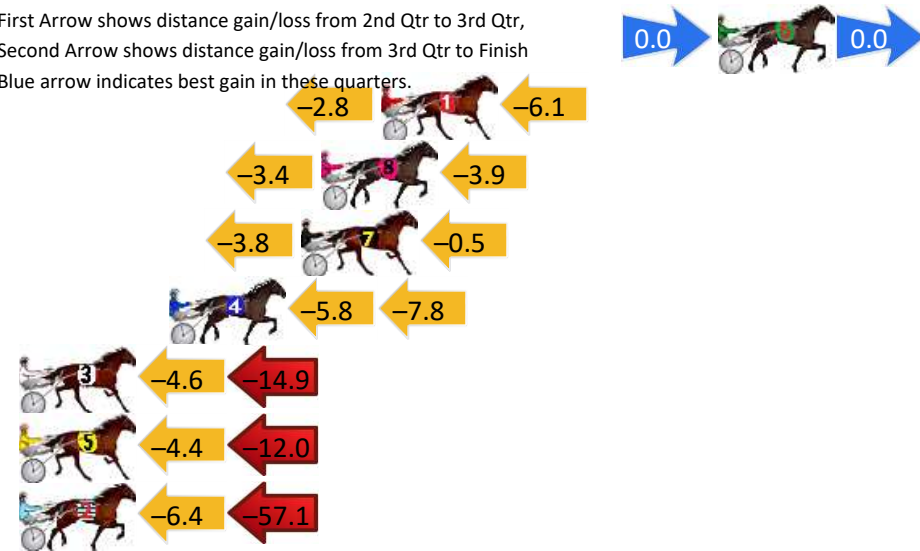

Finish Position and metres gained

First Arrow shows distance gain/loss from 2nd Qtr to 3rd Qtr, Second Arrow shows distance gain/loss from 3rd Qtr to Finish. Blue arrow indicates best gain in these quarters.

Pinjarra Race 5 Distance 2185m

Monday, 30 September 2024

Gross Time: 2:43.80 MileRate: 2:00.60 LeadTime: 44.10s First Qtr: 30.90s Second Qtr: 31.00s Third Qtr: 29.60s Fourth Qtr: 28.20s

DATA TABLE: 800 / 400 Posi's are position from leader and (how wide the horse was at that position)

Finish Position and metres gained

First Arrow shows distance gain/loss from 2nd Qtr to 3rd Qtr, Second Arrow shows distance gain/loss from 3rd Qtr to Finish
Blue arrow indicates best gain in these quarters.