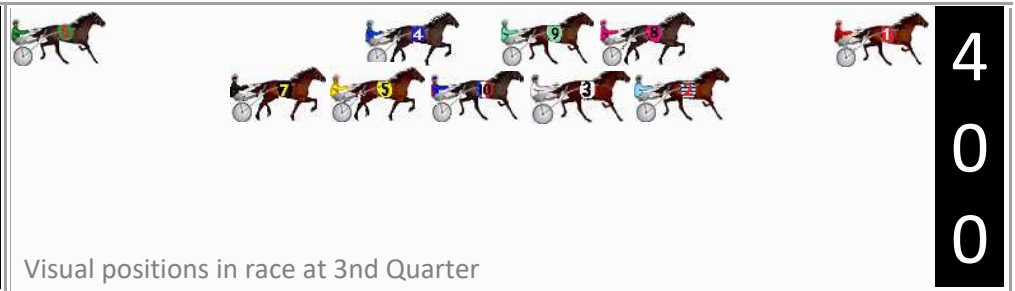

Finish Position and metres gained

First Arrow shows distance gain/loss from 2nd Qtr to 3rd Qtr, Second Arrow shows distance gain/loss from 3rd Qtr to Finish
Blue arrow indicates best gain in these quarters.

DATA TABLE: 800 / 400 Posi's are position from leader and (how wide the horse was at that position)

No	Horse	Plc	Mar	800 Posi	400 Posi	Time	3rd Qtr	4th Qt
1	NUCLEAR CRUISER	1	0.0m	0.0m (0)	0.0m (0)	2:02.20	28.20s	28.90s
3	HOLD YOUR FIRE	2	18.8m	10.4m (1)	12.2m (1)	2:03.63	28.32s	29.37s
10	WALLEN	3	21.4m	16.2m (1)	16.2m (1)	2:03.82	28.20s	29.27s
2	IDONTWANABEAPIRATE	4	23.6m	5.8m (1)	8.0m (1)	2:03.99	28.34s	30.02s
9	YO ADRIAN	5	24.1m	9.8m (0)	13.4m (0)	2:04.03	28.45s	29.67s
5	CARA DIANA	6	26.5m	22.0m (1)	20.2m (1)	2:04.21	28.07s	29.35s
7	MORE THAN HONOURED	7	30.1m	32.2m (1)	24.2m (1)	2:04.48	27.63s	29.32s
4	BOUNCE BACK BUDDY	8	31.1m	20.2m (0)	18.8m (0)	2:04.56	28.09s	29.78s
8	CODENAME ELLIOT	9	32.7m	5.4m (0)	9.4m (0)	2:04.68	28.46s	30.57s
6	GRIN DESTINY	10	47.0m	27.8m (1)	35.0m (0)	2:05.76	28.70s	29.76s

Finish Position and metres gained

First Arrow shows distance gain/loss from 2nd Qtr to 3rd Qtr, Second Arrow shows distance gain/loss from 3rd Qtr to Finish. Blue arrow indicates best gain in these quarters.