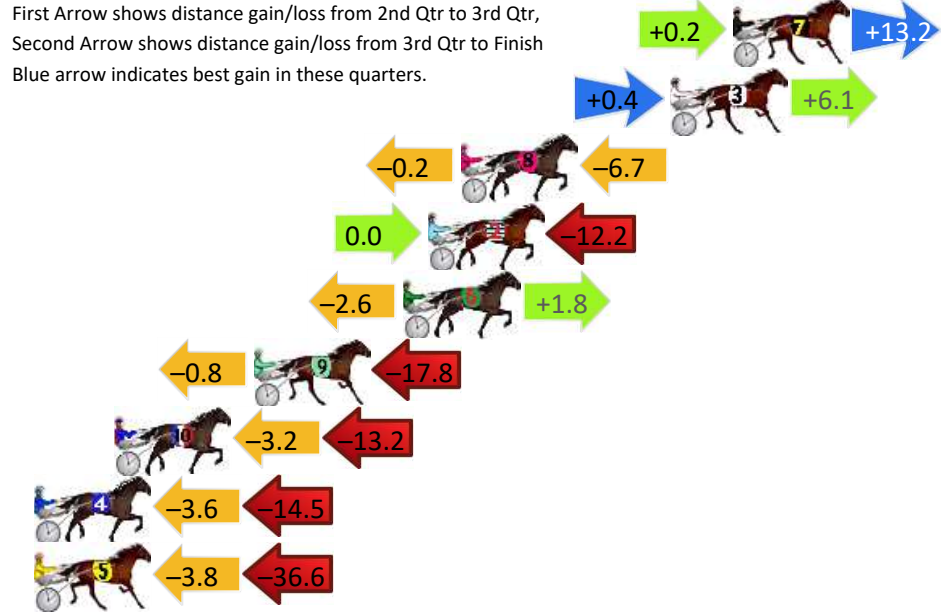

Pinjarra Race 9 Distance 2185m

Monday, 30 September 2024

Gross Time: 2:38.20 MileRate: 1:56.50 LeadTime: 42.90s First Qtr: 29.80s Second Qtr: 29.50s Third Qtr: 27.70s Fourth Qtr: 28.30s

DATA TABLE: 800 / 400 Posi's are position from leader and (how wide the horse was at that position)

NoHorse	Plc	Mar	800 Posi	400 Posi	Time	3rd Qtr	4th Qt
7 INSTA GATOR	1	0.0m	13.4m (1)	13.2m (2)	2:38.20	27.70s	27.37s
3 SWEET LUCIFER	2	2.5m	9.0m (1)	8.6m (2)	2:38.39	27.68s	27.87s
8 SPUDMEISTER	3	10.9m	4.0m (0)	4.2m (0)	2:39.01	27.71s	28.77s
2 THENU CAME ALONG	4	12.2m	0.0m (0)	0.0m (0)	2:39.11	27.69s	29.16s
6 RECOVER LOVER	5	13.2m	12.4m (0)	15.0m (1)	2:39.18	27.88s	28.17s
9 SOHO MOONRAKER	6	19.2m	0.6m (1)	1.4m (1)	2:39.63	27.74s	29.55s
10 RAMBO RABBIT	7	24.8m	8.4m (0)	11.6m (0)	2:40.04	27.91s	29.23s
4 HES THUNDER	8	34.5m	16.4m (0)	20.0m (0)	2:40.77	27.94s	29.32s
5 LUKE ATTACK	9	45.0m	4.6m (1)	8.4m (1)	2:41.55	27.94s	30.87s

Finish Position and metres gained