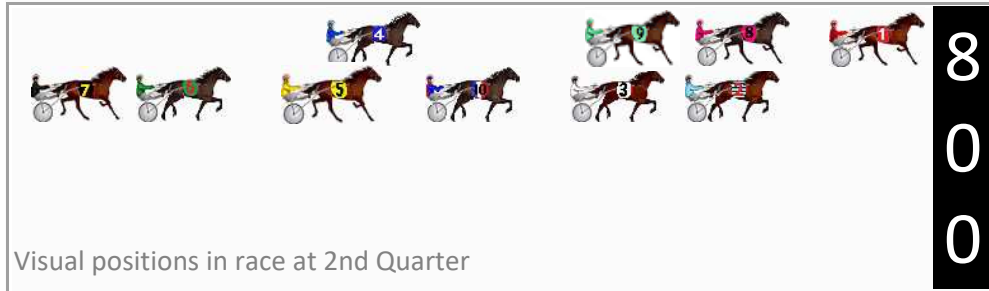

Finish Position and metres gained

First Arrow shows distance gain/loss from 2nd Qtr to 3rd Qtr, Second Arrow shows distance gain/loss from 3rd Qtr to Finish
Blue arrow indicates best gain in these quarters.

800

Visual positions in race at 2nd Quarter

400

Visual positions in race at 3rd Quarter

Pinjarra Race 4 Distance 1684m

Monday, 30 September 2024

Gross Time: 2:02.20 MileRate: 1:56.70 LeadTime: 5.70s First Qtr: 29.60s Second Qtr: 29.80s Third Qtr: 28.20s Fourth Qtr: 28.90s

DATA TABLE: 800 / 400 Posi's are position from leader and (how wide the horse was at that position)

No	Horse	Plc	Mar	800 Posi	400 Posi	Time	3rd Qtr	4th Qt
1	NUCLEAR CRUISER	1	0.0m	0.0m (0)	0.0m (0)	2:02.20	28.20s	28.90s
3	HOLD YOUR FIRE	2	18.8m	10.4m (1)	12.2m (1)	2:03.63	28.32s	29.37s
10	WALLEN	3	21.4m	16.2m (1)	16.2m (1)	2:03.82	28.20s	29.27s
2	IDONTWANABEAPIRATE	4	23.6m	5.8m (1)	8.0m (1)	2:03.99	28.34s	30.02s
9	YO ADRIAN	5	24.1m	9.8m (0)	13.4m (0)	2:04.03	28.45s	29.67s
5	CARA DIANA	6	26.5m	22.0m (1)	20.2m (1)	2:04.21	28.07s	29.35s
7	MORE THAN HONOURED	7	30.1m	32.2m (1)	24.2m (1)	2:04.48	27.63s	29.32s
4	BOUNCE BACK BUDDY	8	31.1m	20.2m (0)	18.8m (0)	2:04.56	28.09s	29.78s
8	CODENAME ELLIOT	9	32.7m	5.4m (0)	9.4m (0)	2:04.68	28.46s	30.57s
6	GRIN DESTINY	10	47.0m	27.8m (1)	35.0m (0)	2:05.76	28.70s	29.76s

Finish Position and metres gained

First Arrow shows distance gain/loss from 2nd Qtr to 3rd Qtr, Second Arrow shows distance gain/loss from 3rd Qtr to Finish. Blue arrow indicates best gain in these quarters.