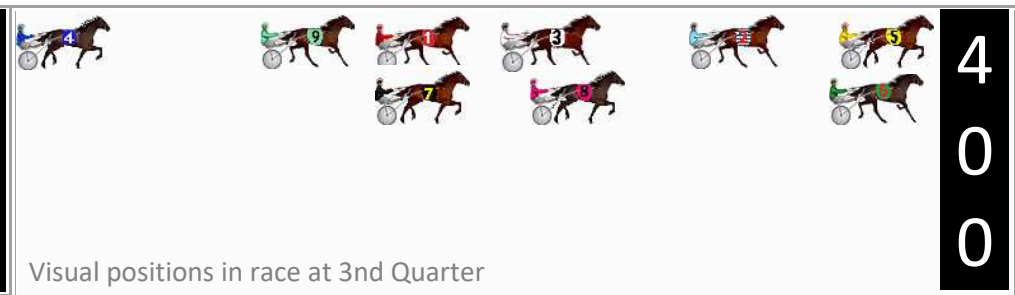

Pinjarra Race 2 Distance 2116m

Monday, 30 September 2024

Gross Time: 2:43.10 MileRate: 2:04.00 LeadTime: 42.00s First Qtr: 31.50s Second Qtr: 30.30s Third Qtr: 29.30s Fourth Qtr: 30.00s

DATA TABLE: 800 / 400 Posi's are position from leader and (how wide the horse was at that position)

No	Horse	Plc	Mar	800 Posi	400 Posi	Time	3rd Qtr	4th Qt
5	HEZA WHIZARD	1	0.0m	0.0m (0)	0.0m (0)	2:43.10	29.30s	30.00s
6	SUNNYS LITTLE ROSE	2	3.5m	15.4m (2)	0.4m (1)	2:43.38	28.19s	30.23s
8	MAJESTIC MARION	3	4.5m	20.4m (2)	12.4m (1)	2:43.45	28.72s	29.41s
2	MAJESTIC LINE	4	9.3m	5.8m (0)	6.0m (0)	2:43.83	29.31s	30.25s
3	TILTHESUNSETS	5	9.9m	10.2m (0)	13.6m (0)	2:43.88	29.55s	29.72s
9	SELLUNE	6	11.4m	28.6m (0)	23.2m (0)	2:44.00	28.91s	29.12s
1	THE HONOURS	7	12.9m	15.8m (0)	18.6m (0)	2:44.11	29.51s	29.57s
7	YOUR KIDDING	8	20.9m	20.0m (0)	18.6m (1)	2:44.74	29.19s	30.17s
4	THE BEAT	9	76.5m	18.0m (1)	45.0m (0)	2:49.11	31.26s	32.35s

Finish Position and metres gained