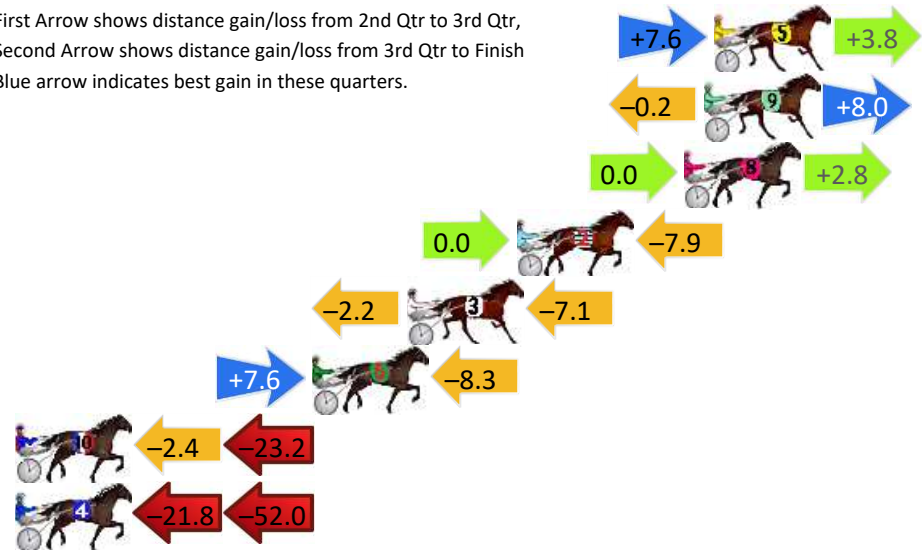

Pinjarra Race 1 Distance 2185m

Monday, 30 September 2024

Gross Time: 2:41.00 MileRate: 1:58.60 LeadTime: 41.90s First Qtr: 29.80s Second Qtr: 30.30s Third Qtr: 29.50s Fourth Qtr: 29.50s

DATA TABLE: 800 / 400 Posi's are position from leader and (how wide the horse was at that position)

No	Horse	Plc	Mar	800 Posi	400 Posi	Time	3rd Qtr	4th Qt
5	DOWNBYTHEAVENU E	1	0.0m	11.4m (1)	3.8m (2)	2:41.00	28.94s	29.22s
9	MICKEY BE SWIFT	2	0.4m	8.2m (0)	8.4m (0)	2:41.03	29.51s	28.91s
8	MISS VINCENZA	3	1.2m	4.0m (0)	4.0m (0)	2:41.09	29.50s	29.29s
2	TRICKY TREV	4	7.9m	0.0m (0)	0.0m (0)	2:41.61	29.50s	30.08s
3	CRUNCH THE NUMBERS	5	12.3m	3.0m (1)	5.2m (1)	2:41.95	29.66s	30.02s
6	LUZIA	6	16.1m	15.4m (1)	7.8m (2)	2:42.25	28.94s	30.11s
10	SHECANPLAY	7	32.8m	7.2m (1)	9.6m (1)	2:43.54	29.68s	31.20s
4	TI SENTO	8	87.0m	13.2m (0)	35.0m (0)	2:47.73	31.10s	33.31s

Finish Position and metres gained

First Arrow shows distance gain/loss from 2nd Qtr to 3rd Qtr, Second Arrow shows distance gain/loss from 3rd Qtr to Finish
Blue arrow indicates best gain in these quarters.