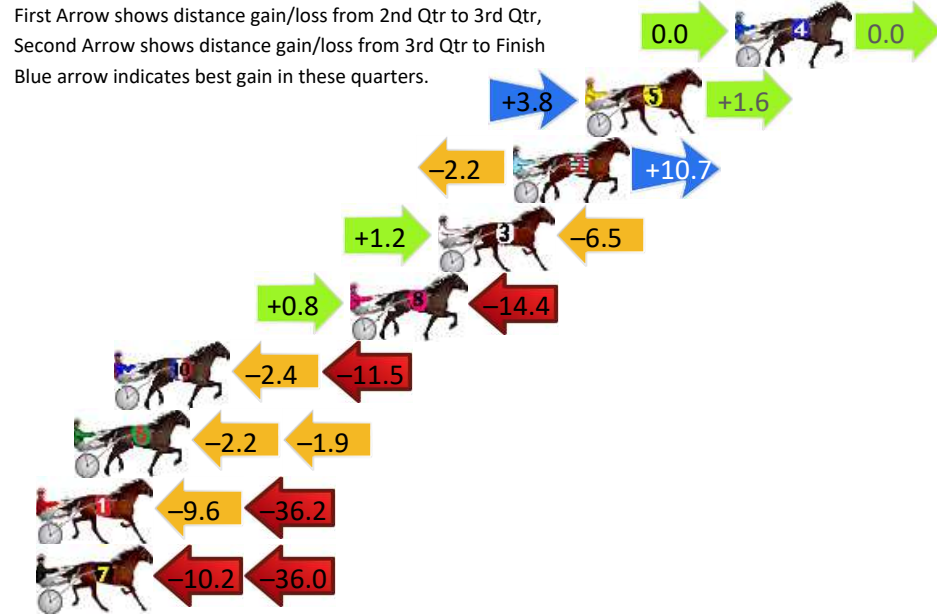

Pinjarra Race 7 Distance 2185m

Monday, 30 September 2024

Gross Time: 2:42.10 MileRate: 1:59.40 LeadTime: 42.30s First Qtr: 32.40s Second Qtr: 28.60s Third Qtr: 28.90s Fourth Qtr: 29.90s

DATA TABLE: 800 / 400 Posi's are position from leader and (how wide the horse was at that position)

No	Horse	Plc	Mar	800 Posi	400 Posi	Time	3rd Qtr	4th Qt
4	SPOIL THE PARTY	1	0.0m	0.0m (0)	0.0m (0)	2:42.10	28.90s	29.90s
5	MANGO TANGO	2	6.0m	11.4m (1)	7.6m (2)	2:42.57	28.62s	29.78s
2	TEMPT THE STARS	3	8.9m	17.4m (0)	19.6m (1)	2:42.80	29.07s	29.10s
3	INEEDA DRINK	4	11.9m	6.6m (1)	5.4m (1)	2:43.03	28.80s	30.38s
8	MEGA RAGE	5	15.4m	1.8m (1)	1.0m (1)	2:43.31	28.82s	30.97s
10	ASHBY	6	24.9m	11.0m (0)	13.4m (1)	2:44.05	29.06s	30.75s
6	SOUNDS LIKE FUN	7	26.5m	22.4m (0)	24.6m (1)	2:44.18	29.06s	30.04s
1	WHEEL FAST	8	52.6m	6.8m (0)	16.4m (0)	2:46.22	29.56s	32.59s
7	ROCK ROSIE ROCK	9	65.6m	19.4m (1)	29.6m (0)	2:47.24	29.60s	32.58s

Finish Position and metres gained

Visual positions in race at 2nd Quarter