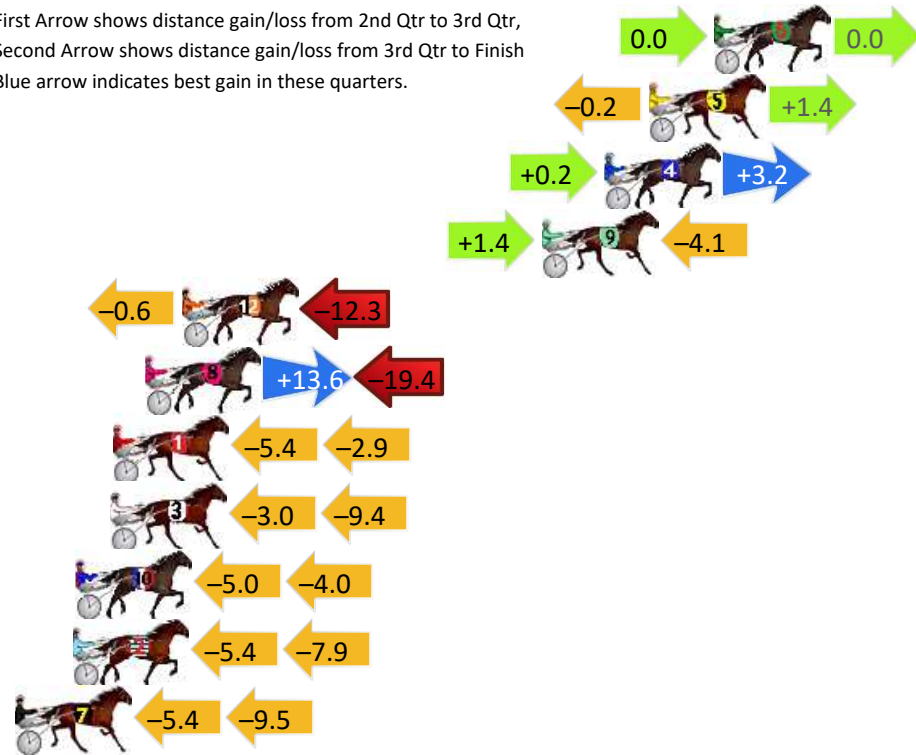

NoHorse	Plc	Mar	800 Posi	400 Posi	Time	3rd Qtr	4th Qt
7 INSTA GATOR	1	0.0m	13.4m (1)	13.2m (2)	2:38.20	27.70s	27.37s
3 SWEET LUCIFER	2	2.5m	9.0m (1)	8.6m (2)	2:38.39	27.68s	27.87s
8 SPUDMEISTER	3	10.9m	4.0m (0)	4.2m (0)	2:39.01	27.71s	28.77s
2 THENU CAME ALONG	4	12.2m	0.0m (0)	0.0m (0)	2:39.11	27.69s	29.16s
6 RECOVER LOVER	5	13.2m	12.4m (0)	15.0m (1)	2:39.18	27.88s	28.17s
9 SOHO MOONRAKER	6	19.2m	0.6m (1)	1.4m (1)	2:39.63	27.74s	29.55s
10 RAMBO RABBIT	7	24.8m	8.4m (0)	11.6m (0)	2:40.04	27.91s	29.23s
4 HES THUNDER	8	34.5m	16.4m (0)	20.0m (0)	2:40.77	27.94s	29.32s
5 LUKE ATTACK	9	45.0m	4.6m (1)	8.4m (1)	2:41.55	27.94s	30.87s

Finish Position and metres gained

Pinjarra Race 10 Distance 2185m

Monday, 30 September 2024

Gross Time: 2:39.10 MileRate: 1:57.20 LeadTime: 41.70s First Qtr: 31.00s Second Qtr: 29.60s Third Qtr: 28.20s Fourth Qtr: 28.60s

DATA TABLE: 800 / 400 Posi's are position from leader and (how wide the horse was at that position)

No	Horse	Plc	Mar	800 Posi	400 Posi	Time	3rd Qtr	4th Qt
6	OUR SANDY SHORE	1	0.0m	0.0m (0)	0.0m (0)	2:39.10	28.20s	28.60s
5	OUR LILIOU	2	2.6m	3.8m (0)	4.0m (0)	2:39.30	28.21s	28.50s
4	OUR LADY JEN	3	4.4m	7.8m (0)	7.6m (1)	2:39.43	28.19s	28.37s
9	SEAGRASS	4	6.9m	4.2m (1)	2.8m (1)	2:39.62	28.10s	28.89s
12	SECRET REACTION	5	21.3m	8.4m (1)	9.0m (2)	2:40.70	28.24s	29.47s
8	MISS HIGH FASHION	6	22.8m	17.0m (2)	3.4m (2)	2:40.81	27.23s	29.98s
1	IMAHERO	7	24.1m	15.8m (0)	21.2m (0)	2:40.91	28.58s	28.81s
3	ASHIMA	8	24.2m	11.8m (0)	14.8m (0)	2:40.92	28.41s	29.27s
10	ELSAMAY	9	25.6m	16.6m (1)	21.6m (1)	2:41.02	28.55s	28.88s
2	SPIRITOFANANGEL	10	25.7m	12.4m (1)	17.8m (1)	2:41.03	28.58s	29.16s
7	SPORTING GRACE	11	34.9m	20.0m (0)	25.4m (0)	2:41.72	28.58s	29.28s

Finish Position and metres gained

First Arrow shows distance gain/loss from 2nd Qtr to 3rd Qtr, Second Arrow shows distance gain/loss from 3rd Qtr to Finish. Blue arrow indicates best gain in these quarters.