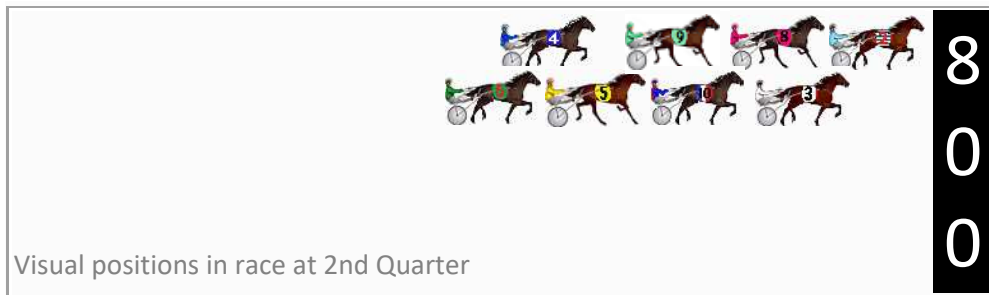

Finish Position and metres gained

First Arrow shows distance gain/loss from 2nd Qtr to 3rd Qtr, Second Arrow shows distance gain/loss from 3rd Qtr to Finish
Blue arrow indicates best gain in these quarters.