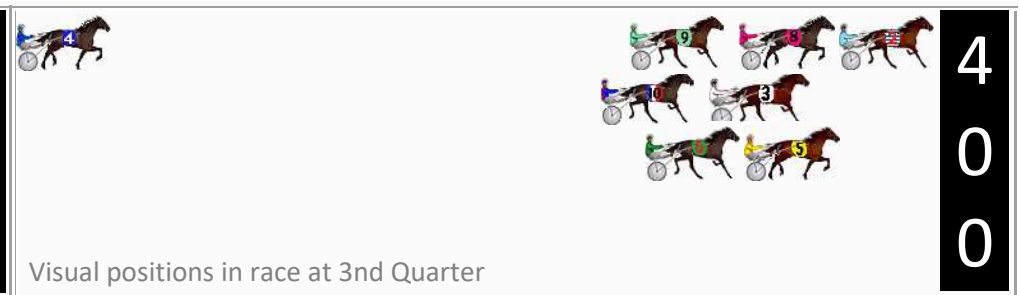

No	Horse	Plc	Mar	800 Posi	400 Posi	Time	3rd Qtr	4th Qt
5	DOWNBYTHEAVENU E	1	0.0m	11.4m (1)	3.8m (2)	2:41.00	28.94s	29.22s
9	MICKEY BE SWIFT	2	0.4m	8.2m (0)	8.4m (0)	2:41.03	29.51s	28.91s
8	MISS VINCENZA	3	1.2m	4.0m (0)	4.0m (0)	2:41.09	29.50s	29.29s
2	TRICKY TREV	4	7.9m	0.0m (0)	0.0m (0)	2:41.61	29.50s	30.08s
3	CRUNCH THE NUMBERS	5	12.3m	3.0m (1)	5.2m (1)	2:41.95	29.66s	30.02s
6	LUZIA	6	16.1m	15.4m (1)	7.8m (2)	2:42.25	28.94s	30.11s
10	SHECANPLAY	7	32.8m	7.2m (1)	9.6m (1)	2:43.54	29.68s	31.20s
4	TI SENTO	8	87.0m	13.2m (0)	35.0m (0)	2:47.73	31.10s	33.31s

Finish Position and metres gained

First Arrow shows distance gain/loss from 2nd Qtr to 3rd Qtr, Second Arrow shows distance gain/loss from 3rd Qtr to Finish
Blue arrow indicates best gain in these quarters.