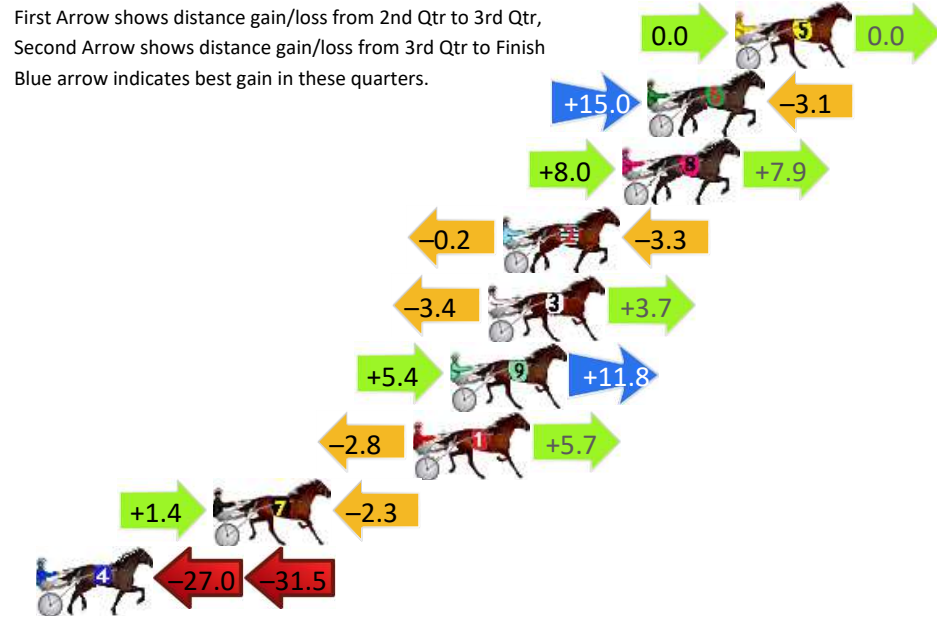

Pinjarra Race 2 Distance 2116m

Monday, 30 September 2024

Gross Time: 2:43.10 MileRate: 2:04.00 LeadTime: 42.00s First Qtr: 31.50s Second Qtr: 30.30s Third Qtr: 29.30s Fourth Qtr: 30.00s

DATA TABLE: 800 / 400 Posi's are position from leader and (how wide the horse was at that position)

No	Horse	Plc	Mar	800 Posi	400 Posi	Time	3rd Qtr	4th Qt
5	HEZA WHIZARD	1	0.0m	0.0m (0)	0.0m (0)	2:43.10	29.30s	30.00s
6	SUNNYS LITTLE ROSE	2	3.5m	15.4m (2)	0.4m (1)	2:43.38	28.19s	30.23s
8	MAJESTIC MARION	3	4.5m	20.4m (2)	12.4m (1)	2:43.45	28.72s	29.41s
2	MAJESTIC LINE	4	9.3m	5.8m (0)	6.0m (0)	2:43.83	29.31s	30.25s
3	TILTHESUNSETS	5	9.9m	10.2m (0)	13.6m (0)	2:43.88	29.55s	29.72s
9	SELLUNE	6	11.4m	28.6m (0)	23.2m (0)	2:44.00	28.91s	29.12s
1	THE HONOURS	7	12.9m	15.8m (0)	18.6m (0)	2:44.11	29.51s	29.57s
7	YOUR KIDDING	8	20.9m	20.0m (0)	18.6m (1)	2:44.74	29.19s	30.17s
4	THE BEAT	9	76.5m	18.0m (1)	45.0m (0)	2:49.11	31.26s	32.35s

Finish Position and metres gained