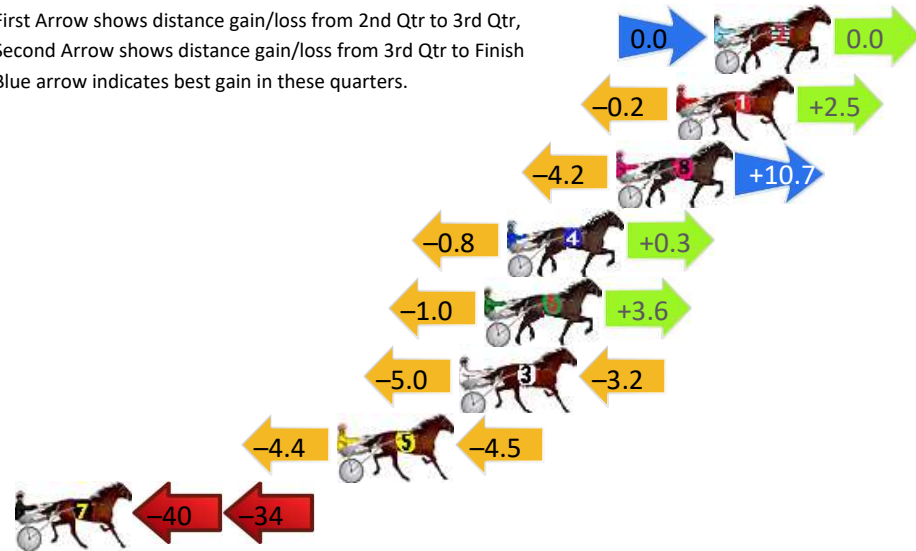

DATA TABLE: 800 / 400 Posi's are position from leader and (how wide the horse was at that position)

No	Horse	Plc	Mar	800 Posi	400 Posi	Time	3rd Qtr	4th Qt
4	SPOIL THE PARTY	1	0.0m	0.0m (0)	0.0m (0)	2:42.10	28.90s	29.90s
5	MANGO TANGO	2	6.0m	11.4m (1)	7.6m (2)	2:42.57	28.62s	29.78s
2	TEMPT THE STARS	3	8.9m	17.4m (0)	19.6m (1)	2:42.80	29.07s	29.10s
3	INEEDA DRINK	4	11.9m	6.6m (1)	5.4m (1)	2:43.03	28.80s	30.38s
8	MEGA RAGE	5	15.4m	1.8m (1)	1.0m (1)	2:43.31	28.82s	30.97s
10	ASHBY	6	24.9m	11.0m (0)	13.4m (1)	2:44.05	29.06s	30.75s
6	SOUNDS LIKE FUN	7	26.5m	22.4m (0)	24.6m (1)	2:44.18	29.06s	30.04s
1	WHEEL FAST	8	52.6m	6.8m (0)	16.4m (0)	2:46.22	29.56s	32.59s
7	ROCK ROSIE ROCK	9	65.6m	19.4m (1)	29.6m (0)	2:47.24	29.60s	32.58s

Finish Position and metres gained

Visual positions in race at 2nd Quarter

Visual positions in race at 3rd Quarter

Pinjarra Race 8 Distance 2116m

Monday, 30 September 2024

Gross Time: 2:37.30 MileRate: 1:59.60 LeadTime: 39.00s First Qtr: 30.80s Second Qtr: 30.10s Third Qtr: 29.10s Fourth Qtr: 28.30s

DATA TABLE: 800 / 400 Posi's are position from leader and (how wide the horse was at that position)

No	Horse	Plc	Mar	800 Posi	400 Posi	Time	3rd Qtr	4th Qt
2	TRIGWELL ROAD	1	0.0m	0.0m (0)	0.0m (0)	2:37.30	29.10s	28.30s
1	CALIENTE	2	1.5m	3.8m (0)	4.0m (0)	2:37.41	29.11s	28.12s
8	SOHO SANTORINI	3	3.9m	10.4m (1)	14.6m (2)	2:37.59	29.39s	27.55s
4	JILL MACH	4	8.3m	7.8m (0)	8.6m (0)	2:37.92	29.16s	28.28s
6	LONGREACH BAY	5	9.2m	11.8m (0)	12.8m (0)	2:37.98	29.17s	28.05s
3	BEACH CAPTAIN	6	10.2m	2.0m (1)	7.0m (1)	2:38.06	29.46s	28.53s
5	CAPTAINS BEACHBABE	7	15.1m	6.2m (1)	10.6m (2)	2:38.42	29.42s	28.62s
7	TORPEDO ROCK	8	533.7m	460.0m (0)	500.0m (0)	3:16.98	31.99s	30.67s

Finish Position and metres gained

First Arrow shows distance gain/loss from 2nd Qtr to 3rd Qtr, Second Arrow shows distance gain/loss from 3rd Qtr to Finish Blue arrow indicates best gain in these quarters.