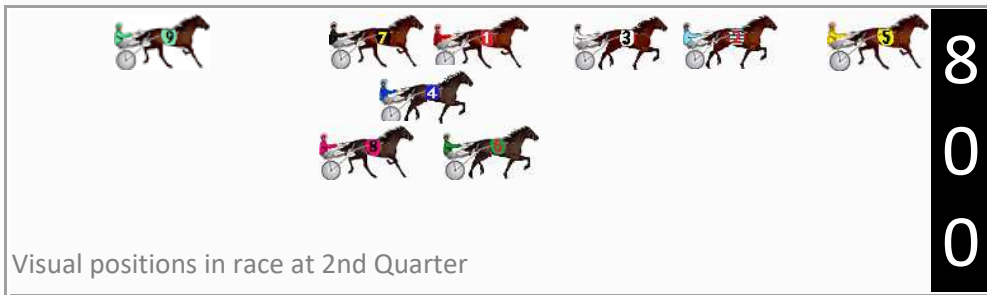

Pinjarra Race 2 Distance 2116m

Monday, 30 September 2024

Gross Time: 2:43.10 MileRate: 2:04.00 LeadTime: 42.00s First Qtr: 31.50s Second Qtr: 30.30s Third Qtr: 29.30s Fourth Qtr: 30.00s

DATA TABLE: 800 / 400 Posi's are position from leader and (how wide the horse was at that position)

No	Horse	Plc	Mar	800 Posi	400 Posi	Time	3rd Qtr	4th Qt
5	HEZA WHIZARD	1	0.0m	0.0m (0)	0.0m (0)	2:43.10	29.30s	30.00s
6	SUNNYS LITTLE ROSE	2	3.5m	15.4m (2)	0.4m (1)	2:43.38	28.19s	30.23s
8	MAJESTIC MARION	3	4.5m	20.4m (2)	12.4m (1)	2:43.45	28.72s	29.41s
2	MAJESTIC LINE	4	9.3m	5.8m (0)	6.0m (0)	2:43.83	29.31s	30.25s
3	TILTHESUNSETS	5	9.9m	10.2m (0)	13.6m (0)	2:43.88	29.55s	29.72s
9	SELLUNE	6	11.4m	28.6m (0)	23.2m (0)	2:44.00	28.91s	29.12s
1	THE HONOURS	7	12.9m	15.8m (0)	18.6m (0)	2:44.11	29.51s	29.57s
7	YOUR KIDDING	8	20.9m	20.0m (0)	18.6m (1)	2:44.74	29.19s	30.17s
4	THE BEAT	9	76.5m	18.0m (1)	45.0m (0)	2:49.11	31.26s	32.35s

Finish Position and metres gained