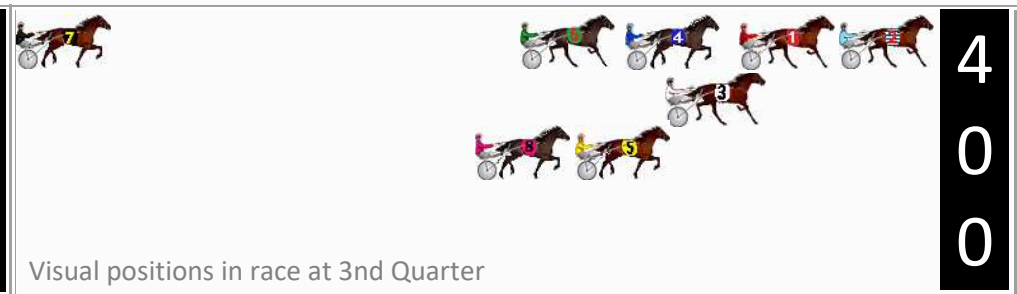

Pinjarra Race 8 Distance 2116m

Monday, 30 September 2024

Gross Time: 2:37.30 MileRate: 1:59.60 LeadTime: 39.00s First Qtr: 30.80s Second Qtr: 30.10s Third Qtr: 29.10s Fourth Qtr: 28.30s

DATA TABLE: 800 / 400 Posi's are position from leader and (how wide the horse was at that position)

No	Horse	Plc	Mar	800 Posi	400 Posi	Time	3rd Qtr	4th Qt
2	TRIGWELL ROAD	1	0.0m	0.0m (0)	0.0m (0)	2:37.30	29.10s	28.30s
1	CALIENTE	2	1.5m	3.8m (0)	4.0m (0)	2:37.41	29.11s	28.12s
8	SOHO SANTORINI	3	3.9m	10.4m (1)	14.6m (2)	2:37.59	29.39s	27.55s
4	JILL MACH	4	8.3m	7.8m (0)	8.6m (0)	2:37.92	29.16s	28.28s
6	LONGREACH BAY	5	9.2m	11.8m (0)	12.8m (0)	2:37.98	29.17s	28.05s
3	BEACH CAPTAIN	6	10.2m	2.0m (1)	7.0m (1)	2:38.06	29.46s	28.53s
5	CAPTAINS BEACHBABE	7	15.1m	6.2m (1)	10.6m (2)	2:38.42	29.42s	28.62s
7	TORPEDO ROCK	8	533.7m	460.0m (0)	500.0m (0)	3:16.98	31.99s	30.67s

Finish Position and metres gained

First Arrow shows distance gain/loss from 2nd Qtr to 3rd Qtr, Second Arrow shows distance gain/loss from 3rd Qtr to Finish Blue arrow indicates best gain in these quarters.