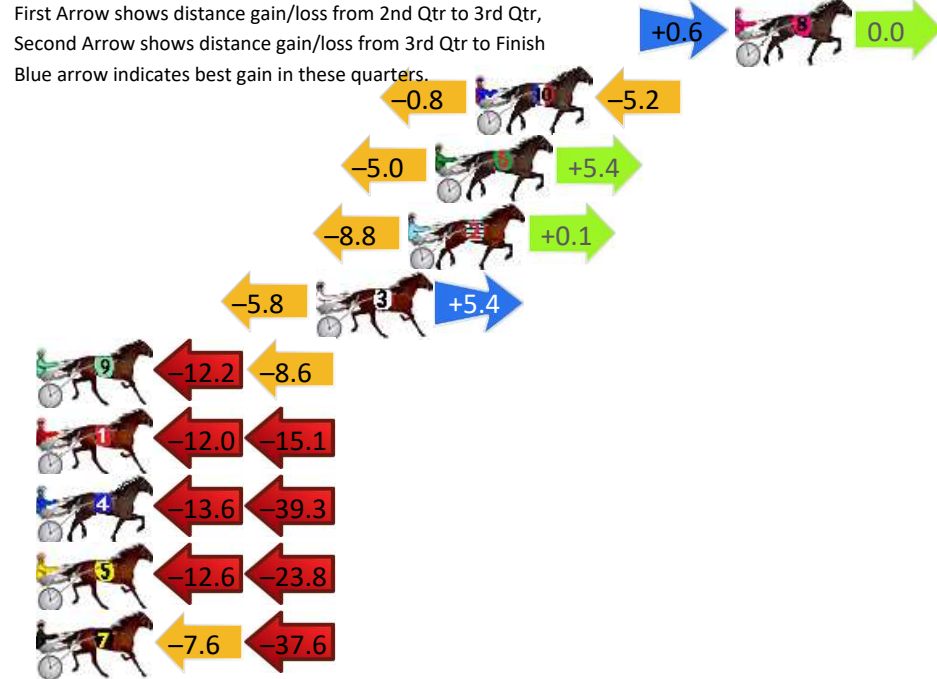

Pinjarra Race 6 Distance 2185m

Monday, 30 September 2024

Gross Time: 2:41.90 MileRate: 1:59.20 LeadTime: 42.80s First Qtr: 30.90s Second Qtr: 30.60s Third Qtr: 28.80s Fourth Qtr: 28.80s

DATA TABLE: 800 / 400 Posi's are position from leader and (how wide the horse was at that position)

No	Horse	Plc	Mar	800 Posi	400 Posi	Time	3rd Qtr	4th Qt
8	IRRESISTIBLE	1	0.0m	0.6m (1)	0.0m (0)	2:41.90	28.76s	28.80s
10	PRINCESS MICKAYLA	2	10.4m	4.4m (1)	5.2m (0)	2:42.69	28.86s	29.17s
6	JUST ALL STYLE	3	12.0m	12.4m (1)	17.4m (1)	2:42.81	29.16s	28.41s
2	FUNKY MUSIC	4	13.1m	4.4m (0)	13.2m (1)	2:42.89	29.43s	28.79s
3	PHILTHEJUG	5	16.8m	16.4m (1)	22.2m (1)	2:43.17	29.22s	28.41s
9	VYBRANT	6	33.6m	12.8m (0)	25.0m (0)	2:44.44	29.67s	29.42s
1	LUCY HELEN	7	35.9m	8.8m (0)	20.8m (0)	2:44.61	29.66s	29.88s
4	AMARETTO ANGEL	8	52.9m	0.0m (0)	13.6m (0)	2:45.90	29.77s	31.61s
5	DEBRENIKA	9	53.4m	17.0m (0)	29.6m (0)	2:45.94	29.70s	30.50s
7	EBEE AVIATOR	10	53.6m	8.4m (1)	16.0m (2)	2:45.95	29.34s	31.49s

Finish Position and metres gained

800

Visual positions in race at 2nd Quarter