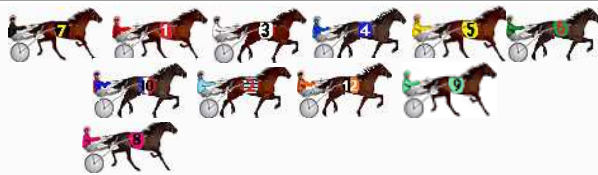

Pinjarra Race 10 Distance 2185m

Monday, 30 September 2024

Gross Time: 2:39.10 MileRate: 1:57.20 LeadTime: 41.70s First Qtr: 31.00s Second Qtr: 29.60s Third Qtr: 28.20s Fourth Qtr: 28.60s

DATA TABLE: 800 / 400 Posi's are position from leader and (how wide the horse was at that position)

No	Horse	Plc	Mar	800 Posi	400 Posi	Time	3rd Qtr	4th Qt
6	OUR SANDY SHORE	1	0.0m	0.0m (0)	0.0m (0)	2:39.10	28.20s	28.60s
5	OUR LILIOU	2	2.6m	3.8m (0)	4.0m (0)	2:39.30	28.21s	28.50s
4	OUR LADY JEN	3	4.4m	7.8m (0)	7.6m (1)	2:39.43	28.19s	28.37s
9	SEAGRASS	4	6.9m	4.2m (1)	2.8m (1)	2:39.62	28.10s	28.89s
12	SECRET REACTION	5	21.3m	8.4m (1)	9.0m (2)	2:40.70	28.24s	29.47s
8	MISS HIGH FASHION	6	22.8m	17.0m (2)	3.4m (2)	2:40.81	27.23s	29.98s
1	IMAHERO	7	24.1m	15.8m (0)	21.2m (0)	2:40.91	28.58s	28.81s
3	ASHIMA	8	24.2m	11.8m (0)	14.8m (0)	2:40.92	28.41s	29.27s
10	ELSAMAY	9	25.6m	16.6m (1)	21.6m (1)	2:41.02	28.55s	28.88s
2	SPIRITOFANANGEL	10	25.7m	12.4m (1)	17.8m (1)	2:41.03	28.58s	29.16s
7	SPORTING GRACE	11	34.9m	20.0m (0)	25.4m (0)	2:41.72	28.58s	29.28s

Finish Position and metres gained

First Arrow shows distance gain/loss from 2nd Qtr to 3rd Qtr, Second Arrow shows distance gain/loss from 3rd Qtr to Finish. Blue arrow indicates best gain in these quarters.

800

Visual positions in race at 2nd Quarter