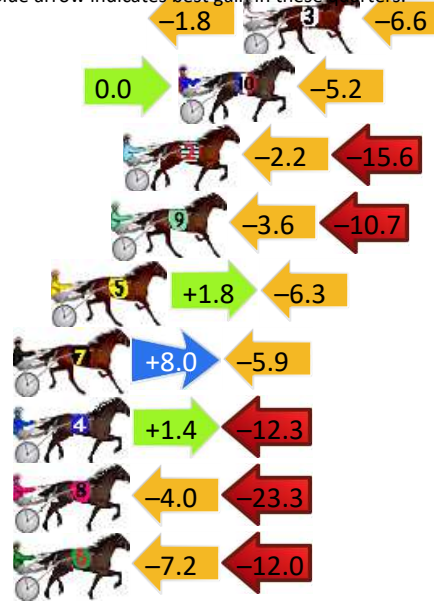

Finish Position and metres gained

First Arrow shows distance gain/loss from 2nd Qtr to 3rd Qtr, Second Arrow shows distance gain/loss from 3rd Qtr to Finish
Blue arrow indicates best gain in these quarters.

800

Visual positions in race at 2nd Quarter

400

Visual positions in race at 3rd Quarter

Pinjarra Race 4 Distance 1684m

Monday, 30 September 2024

Gross Time: 2:02.20 MileRate: 1:56.70 LeadTime: 5.70s First Qtr: 29.60s Second Qtr: 29.80s Third Qtr: 28.20s Fourth Qtr: 28.90s

DATA TABLE: 800 / 400 Posi's are position from leader and (how wide the horse was at that position)

No	Horse	Plc	Mar	800 Posi	400 Posi	Time	3rd Qtr	4th Qt
1	NUCLEAR CRUISER	1	0.0m	0.0m (0)	0.0m (0)	2:02.20	28.20s	28.90s
3	HOLD YOUR FIRE	2	18.8m	10.4m (1)	12.2m (1)	2:03.63	28.32s	29.37s
10	WALLEN	3	21.4m	16.2m (1)	16.2m (1)	2:03.82	28.20s	29.27s
2	IDONTWANABEAPIRATE	4	23.6m	5.8m (1)	8.0m (1)	2:03.99	28.34s	30.02s
9	YO ADRIAN	5	24.1m	9.8m (0)	13.4m (0)	2:04.03	28.45s	29.67s
5	CARA DIANA	6	26.5m	22.0m (1)	20.2m (1)	2:04.21	28.07s	29.35s
7	MORE THAN HONOURED	7	30.1m	32.2m (1)	24.2m (1)	2:04.48	27.63s	29.32s
4	BOUNCE BACK BUDDY	8	31.1m	20.2m (0)	18.8m (0)	2:04.56	28.09s	29.78s
8	CODENAME ELLIOT	9	32.7m	5.4m (0)	9.4m (0)	2:04.68	28.46s	30.57s
6	GRIN DESTINY	10	47.0m	27.8m (1)	35.0m (0)	2:05.76	28.70s	29.76s

Finish Position and metres gained

First Arrow shows distance gain/loss from 2nd Qtr to 3rd Qtr, Second Arrow shows distance gain/loss from 3rd Qtr to Finish. Blue arrow indicates best gain in these quarters.