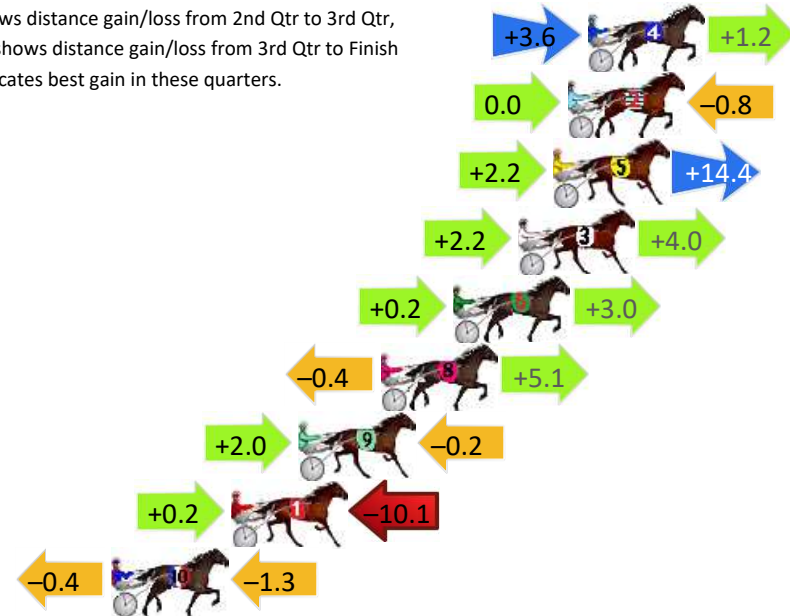

No	Horse	Plc	Mar	800 Posi	400 Posi	Time	3rd Qtr	4th Qt
5	HEZA WHIZARD	1	0.0m	0.0m (0)	0.0m (0)	2:43.10	29.30s	30.00s
6	SUNNYS LITTLE ROSE	2	3.5m	15.4m (2)	0.4m (1)	2:43.38	28.19s	30.23s
8	MAJESTIC MARION	3	4.5m	20.4m (2)	12.4m (1)	2:43.45	28.72s	29.41s
2	MAJESTIC LINE	4	9.3m	5.8m (0)	6.0m (0)	2:43.83	29.31s	30.25s
3	TILTHESUNSETS	5	9.9m	10.2m (0)	13.6m (0)	2:43.88	29.55s	29.72s
9	SELLUNE	6	11.4m	28.6m (0)	23.2m (0)	2:44.00	28.91s	29.12s
1	THE HONOURS	7	12.9m	15.8m (0)	18.6m (0)	2:44.11	29.51s	29.57s
7	YOUR KIDDING	8	20.9m	20.0m (0)	18.6m (1)	2:44.74	29.19s	30.17s
4	THE BEAT	9	76.5m	18.0m (1)	45.0m (0)	2:49.11	31.26s	32.35s

Finish Position and metres gained

Pinjarra Race 3 Distance 1684m

Monday, 30 September 2024

Gross Time: 2:02.60 MileRate: 1:57.10 LeadTime: 5.30s First Qtr: 28.60s Second Qtr: 30.00s Third Qtr: 29.20s Fourth Qtr: 29.50s

DATA TABLE: 800 / 400 Posi's are position from leader and (how wide the horse was at that position)

NoHorse	Plc	Mar	800 Posi	400 Posi	Time	3rd Qtr	4th Qt
4 RIPPER VIEW	1	0.0m	4.8m (1)	1.2m (1)	2:02.60	28.94s	29.41s
2 SEASIDEJO	2	0.8m	0.0m (0)	0.0m (0)	2:02.66	29.20s	29.56s
5 FLY EAGLEROSE	3	1.4m	18.0m (1)	15.8m (1)	2:02.71	29.04s	28.44s
3 ROCKSTAR QUALITY	4	2.8m	9.0m (1)	6.8m (1)	2:02.82	29.04s	29.21s
6 STAR OF THE GALAXY	5	5.4m	8.6m (0)	8.4m (0)	2:03.02	29.19s	29.28s
8 ROLLING IN CLASS	6	8.3m	13.0m (0)	13.4m (0)	2:03.24	29.23s	29.13s
9 SHOAL BAY	7	11.6m	13.4m (1)	11.4m (1)	2:03.50	29.05s	29.51s
1 POCKETFUL OF POSIE	8	14.3m	4.4m (0)	4.2m (0)	2:03.71	29.18s	30.24s
10 IM GRAFTER	9	19.1m	17.4m (0)	17.8m (0)	2:04.08	29.23s	29.60s

Finish Position and metres gained

First Arrow shows distance gain/loss from 2nd Qtr to 3rd Qtr, Second Arrow shows distance gain/loss from 3rd Qtr to Finish
Blue arrow indicates best gain in these quarters.