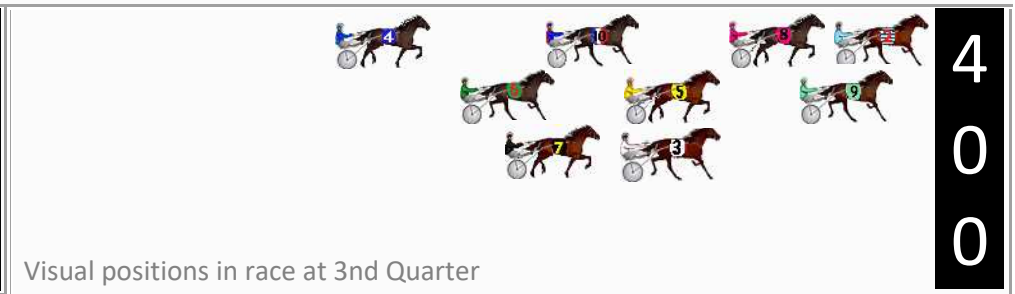

Pinjarra Race 9 Distance 2185m

Monday, 30 September 2024

Gross Time: 2:38.20 MileRate: 1:56.50 LeadTime: 42.90s First Qtr: 29.80s Second Qtr: 29.50s Third Qtr: 27.70s Fourth Qtr: 28.30s

DATA TABLE: 800 / 400 Posi's are position from leader and (how wide the horse was at that position)

NoHorse	Plc	Mar	800 Posi	400 Posi	Time	3rd Qtr	4th Qt
7 INSTA GATOR	1	0.0m	13.4m (1)	13.2m (2)	2:38.20	27.70s	27.37s
3 SWEET LUCIFER	2	2.5m	9.0m (1)	8.6m (2)	2:38.39	27.68s	27.87s
8 SPUDMEISTER	3	10.9m	4.0m (0)	4.2m (0)	2:39.01	27.71s	28.77s
2 THENU CAME ALONG	4	12.2m	0.0m (0)	0.0m (0)	2:39.11	27.69s	29.16s
6 RECOVER LOVER	5	13.2m	12.4m (0)	15.0m (1)	2:39.18	27.88s	28.17s
9 SOHO MOONRAKER	6	19.2m	0.6m (1)	1.4m (1)	2:39.63	27.74s	29.55s
10 RAMBO RABBIT	7	24.8m	8.4m (0)	11.6m (0)	2:40.04	27.91s	29.23s
4 HES THUNDER	8	34.5m	16.4m (0)	20.0m (0)	2:40.77	27.94s	29.32s
5 LUKE ATTACK	9	45.0m	4.6m (1)	8.4m (1)	2:41.55	27.94s	30.87s

Finish Position and metres gained