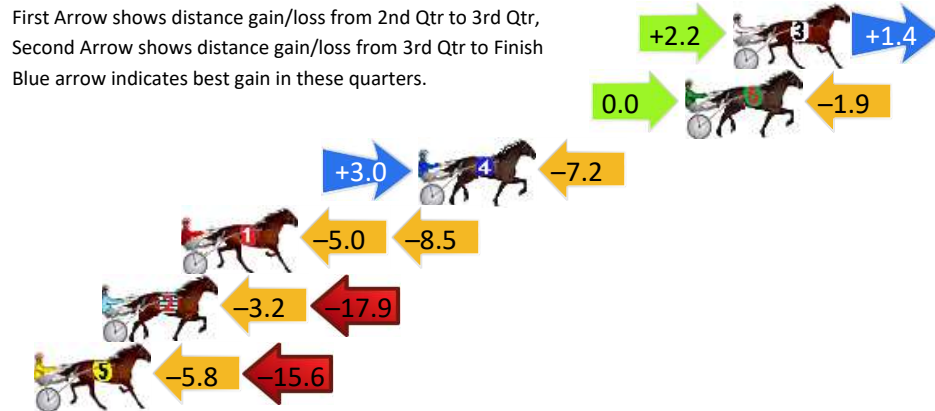

Pinjarra Race 2 Distance 2185m

Monday, 15 July 2024

Gross Time: 2:41.60 MileRate: 1:59.00 LeadTime: 43.30s First Qtr: 32.10s Second Qtr: 30.50s Third Qtr: 27.80s Fourth Qtr: 27.90s

DATA TABLE: 800 / 400 Posi's are position from leader and (how wide the horse was at that position)

NoHorse	Plc	Mar	800 Posi	400 Posi	Time	3rd Qtr	4th Qt
3 CAPTAINS CREEK	1	0.0m	3.6m (1)	1.4m (1)	2:41.60	27.65s	27.80s
6 COMO EL VIENTO	2	1.9m	0.0m (0)	0.0m (0)	2:41.74	27.80s	28.03s
4 PINJARRA ROCKS	3	12.6m	8.4m (1)	5.4m (1)	2:42.52	27.59s	28.40s
1 DOCTOR ROCK	4	22.1m	8.6m (0)	13.6m (0)	2:43.22	28.15s	28.49s
2 SAVE ME	5	25.3m	4.2m (0)	7.4m (0)	2:43.46	28.02s	29.14s
5 ALLIZEE	6	35.4m	14.0m (0)	19.8m (0)	2:44.20	28.20s	28.98s

Finish Position and metres gained