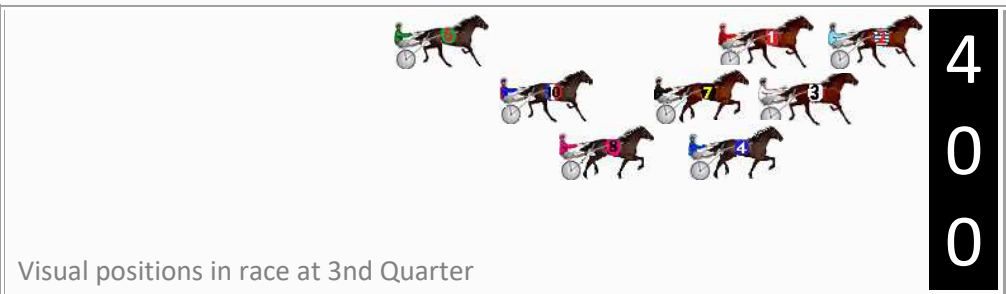

Pinjarra Race 7 Distance 1177m

Monday, 15 July 2024

Gross Time: 1:21.80 MileRate: 1:51.80 LeadTime: 24.70s First Qtr: Second Qtr: Third Qtr: 28.50s Fourth Qtr: 28.60s

DATA TABLE: 800 / 400 Posi's are position from leader and (how wide the horse was at that position)

No	Horse	Plc	Mar	800 Posi	400 Posi	Time	3rd Qtr	4th Qt
6	DONTBESILLYCHILLI	1	0.0m	17.6m (1)	17.4m (0)	1:21.80	28.49s	27.36s
10	ALTA QUEEN	2	0.4m	13.2m (1)	13.2m (1)	1:21.83	28.50s	27.69s
3	BLOCKJORG	3	1.3m	3.2m (1)	2.8m (1)	1:21.90	28.47s	28.49s
1	BEAT THE BANK	4	1.7m	4.4m (0)	4.4m (0)	1:21.93	28.50s	28.41s
4	ETON ROCK	5	1.9m	7.4m (2)	5.6m (2)	1:21.94	28.37s	28.34s
7	LITTLE BITOF FUN	6	5.2m	7.0m (1)	7.0m (1)	1:22.19	28.50s	28.47s
2	HOTFOOT IT	7	8.6m	0.0m (0)	0.0m (0)	1:22.45	28.50s	29.21s
8	PELIGROSO	8	8.6m	12.4m (2)	10.8m (2)	1:22.45	28.39s	28.44s

Finish Position and metres gained

First Arrow shows distance gain/loss from 2nd Qtr to 3rd Qtr, Second Arrow shows distance gain/loss from 3rd Qtr to Finish Blue arrow indicates best gain in these quarters.