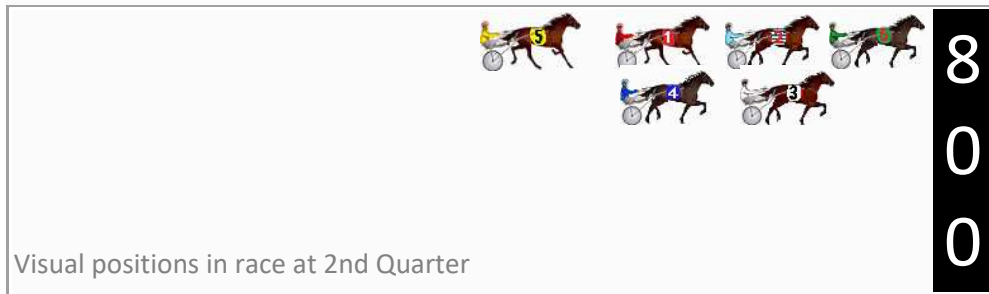

Pinjarra Race 2 Distance 2185m

Monday, 15 July 2024

Gross Time: 2:41.60 MileRate: 1:59.00 LeadTime: 43.30s First Qtr: 32.10s Second Qtr: 30.50s Third Qtr: 27.80s Fourth Qtr: 27.90s

DATA TABLE: 800 / 400 Posi's are position from leader and (how wide the horse was at that position)

NoHorse	Plc	Mar	800 Posi	400 Posi	Time	3rd Qtr	4th Qt
3 CAPTAINS CREEK	1	0.0m	3.6m (1)	1.4m (1)	2:41.60	27.65s	27.80s
6 COMO EL VIENTO	2	1.9m	0.0m (0)	0.0m (0)	2:41.74	27.80s	28.03s
4 PINJARRA ROCKS	3	12.6m	8.4m (1)	5.4m (1)	2:42.52	27.59s	28.40s
1 DOCTOR ROCK	4	22.1m	8.6m (0)	13.6m (0)	2:43.22	28.15s	28.49s
2 SAVE ME	5	25.3m	4.2m (0)	7.4m (0)	2:43.46	28.02s	29.14s
5 ALLIZEE	6	35.4m	14.0m (0)	19.8m (0)	2:44.20	28.20s	28.98s

Finish Position and metres gained