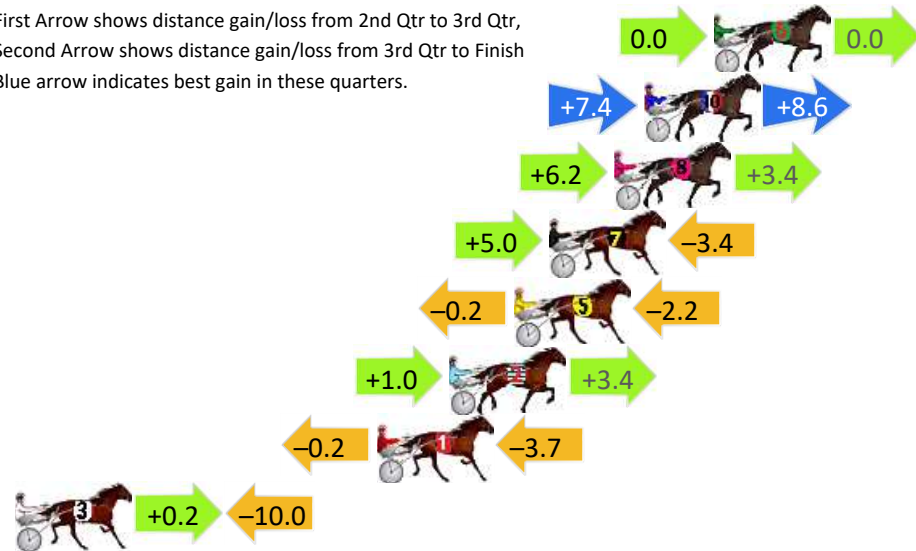

DATA TABLE: 800 / 400 Posi's are position from leader and (how wide the horse was at that position)

No	Horse	Plc	Mar	800 Posi	400 Posi	Time	3rd Qtr	4th Qt
2	LADY DELA HOYA	1	0.0m	0.0m (0)	0.0m (0)	2:43.70	29.90s	28.50s
11	TERASITA	2	9.9m	16.6m (1)	18.4m (2)	2:44.44	30.02s	27.90s
7	CAPTURE THE FLAME	3	11.8m	3.8m (1)	5.0m (1)	2:44.58	30.00s	28.98s
1	MIDWIFE CALLING	4	12.2m	4.0m (0)	5.0m (0)	2:44.61	29.99s	29.01s
9	MARLEDIE	5	18.1m	9.2m (0)	9.6m (0)	2:45.05	29.94s	29.10s
3	VYBRANT	6	19.8m	8.0m (1)	9.0m (1)	2:45.18	29.99s	29.27s
4	LUCY HELEN	7	24.8m	20.6m (1)	24.4m (0)	2:45.56	30.18s	28.53s
5	RIPPER VIEW	8	25.3m	17.6m (0)	18.6m (0)	2:45.59	29.98s	28.97s
10	INTERNAL AFFAIRS	9	25.8m	12.4m (1)	16.2m (1)	2:45.63	30.19s	29.18s
6	RUN STELLA RUN	10	29.0m	13.4m (0)	14.6m (0)	2:45.87	30.01s	29.52s

Finish Position and metres gained

800

Visual positions in race at 2nd Quarter

400

Visual positions in race at 3rd Quarter

Pinjarra Race 5 Distance 1177m

Monday, 15 July 2024

Gross Time: 1:21.30 MileRate: 1:51.10 LeadTime: 24.70s First Qtr: Second Qtr: Third Qtr: 28.60s Fourth Qtr: 28.00s

DATA TABLE: 800 / 400 Posi's are position from leader and (how wide the horse was at that position)

No	Horse	Plc	Mar	800 Posi	400 Posi	Time	3rd Qtr	4th Qt
6	HEAVENLY WAGE	1	0.0m	0.0m (0)	0.0m (0)	1:21.30	28.60s	28.00s
10	TANTABIDDI	2	2.8m	18.8m (1)	11.4m (1)	1:21.51	28.07s	27.40s
8	LOMBO MITCHINSON	3	4.0m	13.6m (1)	7.4m (1)	1:21.59	28.16s	27.76s
7	JINGLING JEWELS	4	6.6m	8.2m (1)	3.2m (1)	1:21.79	28.25s	28.24s
5	UNDER THE ALTA	5	8.0m	5.6m (0)	5.8m (0)	1:21.89	28.62s	28.15s
2	BEALAWYER	6	10.6m	15.0m (0)	14.0m (0)	1:22.08	28.53s	27.76s
1	SUNPATRA	7	13.5m	9.6m (0)	9.8m (0)	1:22.29	28.62s	28.26s
3	THE FALCON PRINCE	8	30.8m	21.0m (0)	20.8m (0)	1:23.57	28.59s	28.70s

Finish Position and metres gained

First Arrow shows distance gain/loss from 2nd Qtr to 3rd Qtr, Second Arrow shows distance gain/loss from 3rd Qtr to Finish
Blue arrow indicates best gain in these quarters.