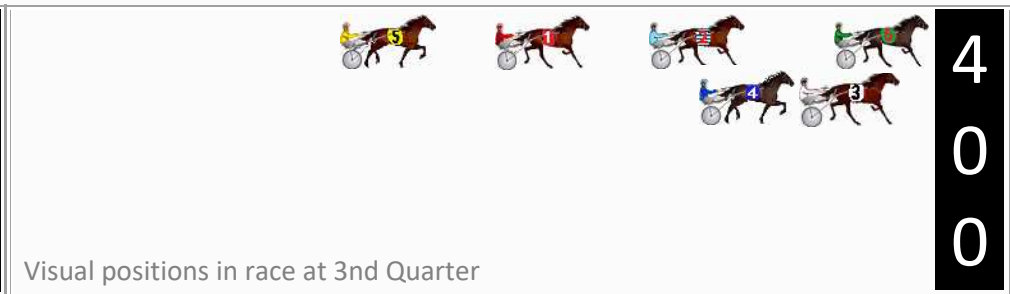

Pinjarra Race 2 Distance 2185m

Monday, 15 July 2024

Gross Time: 2:41.60 MileRate: 1:59.00 LeadTime: 43.30s First Qtr: 32.10s Second Qtr: 30.50s Third Qtr: 27.80s Fourth Qtr: 27.90s

DATA TABLE: 800 / 400 Posi's are position from leader and (how wide the horse was at that position)

NoHorse	Plc	Mar	800 Posi	400 Posi	Time	3rd Qtr	4th Qt
3 CAPTAINS CREEK	1	0.0m	3.6m (1)	1.4m (1)	2:41.60	27.65s	27.80s
6 COMO EL VIENTO	2	1.9m	0.0m (0)	0.0m (0)	2:41.74	27.80s	28.03s
4 PINJARRA ROCKS	3	12.6m	8.4m (1)	5.4m (1)	2:42.52	27.59s	28.40s
1 DOCTOR ROCK	4	22.1m	8.6m (0)	13.6m (0)	2:43.22	28.15s	28.49s
2 SAVE ME	5	25.3m	4.2m (0)	7.4m (0)	2:43.46	28.02s	29.14s
5 ALLIZEE	6	35.4m	14.0m (0)	19.8m (0)	2:44.20	28.20s	28.98s

Finish Position and metres gained