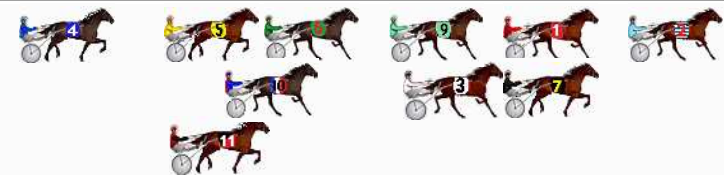

400

Visual positions in race at 3rd Quarter