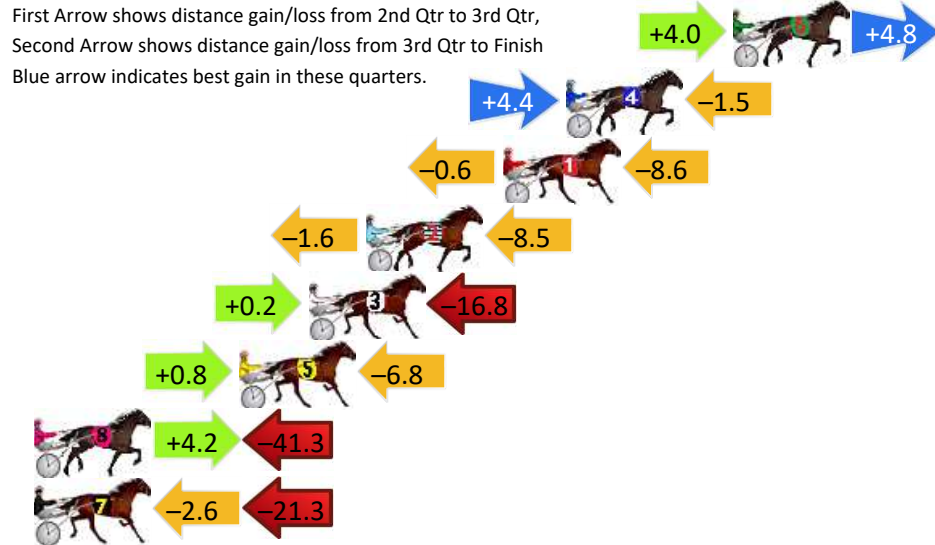

Pinjarra Race 1 Distance 2185m

Monday, 15 July 2024

Gross Time: 2:42.70 MileRate: 1:59.80 LeadTime: 43.00s First Qtr: 31.00s Second Qtr: 30.60s Third Qtr: 28.40s Fourth Qtr: 29.70s

DATA TABLE: 800 / 400 Posi's are position from leader and (how wide the horse was at that position)

No	Horse	Plc	Mar	800 Posi	400 Posi	Time	3rd Qtr	4th Qt
6	LUVAFLAIR	1	0.0m	8.8m (0)	4.8m (1)	2:42.70	28.12s	29.35s
4	ALDEBARAN SUNDOWN	2	6.7m	9.6m (1)	5.2m (2)	2:43.22	28.08s	29.81s
1	ELISH STAR	3	9.2m	0.0m (0)	0.6m (0)	2:43.42	28.43s	30.33s
2	CHUMANI	4	14.7m	4.6m (0)	6.2m (0)	2:43.84	28.50s	30.33s
3	LINE THE STARZZZ	5	17.0m	0.4m (1)	0.2m (1)	2:44.02	28.36s	30.94s
5	DARK SECRET	6	19.8m	13.8m (0)	13.0m (0)	2:44.24	28.33s	30.20s
8	OUR MAESTOSO	7	41.3m	4.2m (1)	0.0m (2)	2:45.91	28.03s	32.75s
7	MAJESTIC MARION	8	42.7m	18.8m (0)	21.4m (0)	2:46.02	28.55s	31.27s

Finish Position and metres gained

800

Visual positions in race at 2nd Quarter