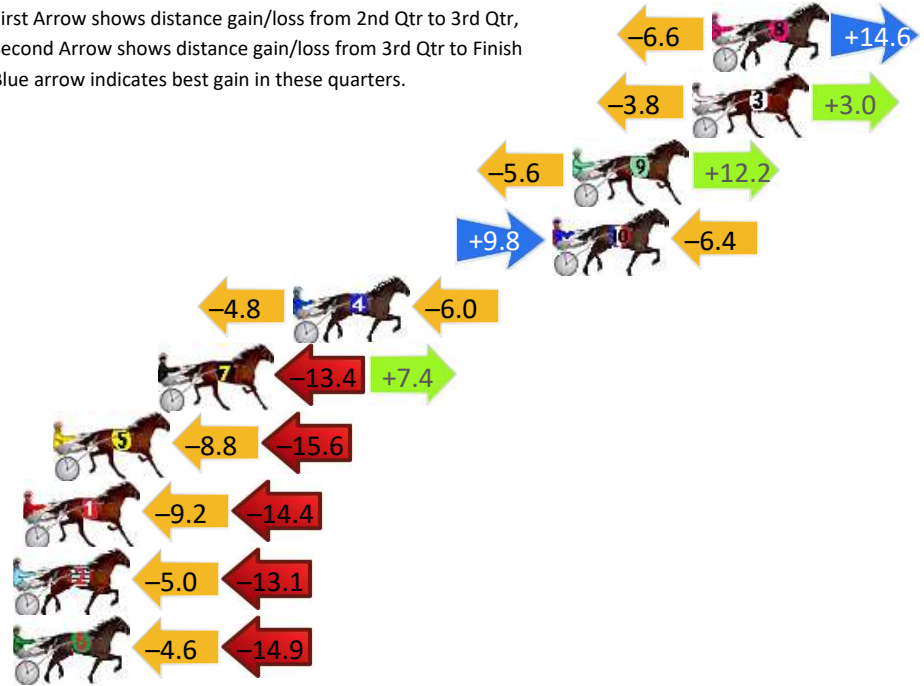

Finish Position and metres gained

First Arrow shows distance gain/loss from 2nd Qtr to 3rd Qtr, Second Arrow shows distance gain/loss from 3rd Qtr to Finish
Blue arrow indicates best gain in these quarters.

8
0
0

Visual positions in race at 2nd Quarter

4
0
0

Visual positions in race at 3rd Quarter

Pinjarra Race 6 Distance 2185m

Monday, 15 July 2024

Gross Time: 2:39.90 MileRate: 1:57.70 LeadTime: 42.40s First Qtr: 30.50s Second Qtr: 29.30s Third Qtr: 28.00s Fourth Qtr: 29.70s

DATA TABLE: 800 / 400 Posi's are position from leader and (how wide the horse was at that position)

No	Horse	Plc	Mar	800 Posi	400 Posi	Time	3rd Qtr	4th Qt
8	ISLAND TEE REX	1	0.0m	8.0m (0)	14.6m (2)	2:39.90	28.50s	28.62s
3	BUNDEGI BLUE	2	0.8m	0.0m (0)	3.8m (1)	2:39.96	28.28s	29.48s
9	JAMIE KIM	3	5.6m	12.2m (0)	17.8m (1)	2:40.34	28.43s	28.80s
10	TRUNKEY CARRAWA	4	6.4m	9.8m (2)	0.0m (0)	2:40.40	27.28s	30.17s
4	MAJOR CLASS	5	16.8m	6.0m (1)	10.8m (2)	2:41.21	28.33s	30.14s
7	LIGHTFOOT LEIGH	6	22.2m	16.2m (0)	29.6m (0)	2:41.63	28.98s	29.15s
5	YANKIE KEV	7	26.4m	2.0m (1)	10.8m (1)	2:41.95	28.60s	30.85s
1	HES THUNDER	8	27.6m	4.0m (0)	13.2m (0)	2:42.05	28.63s	30.76s
2	KINSAABI	9	28.3m	10.2m (1)	15.2m (3)	2:42.10	28.33s	30.67s
6	MISTER KOPA	10	35.3m	15.8m (1)	20.4m (2)	2:42.65	28.30s	30.80s

Finish Position and metres gained

First Arrow shows distance gain/loss from 2nd Qtr to 3rd Qtr, Second Arrow shows distance gain/loss from 3rd Qtr to Finish. Blue arrow indicates best gain in these quarters.