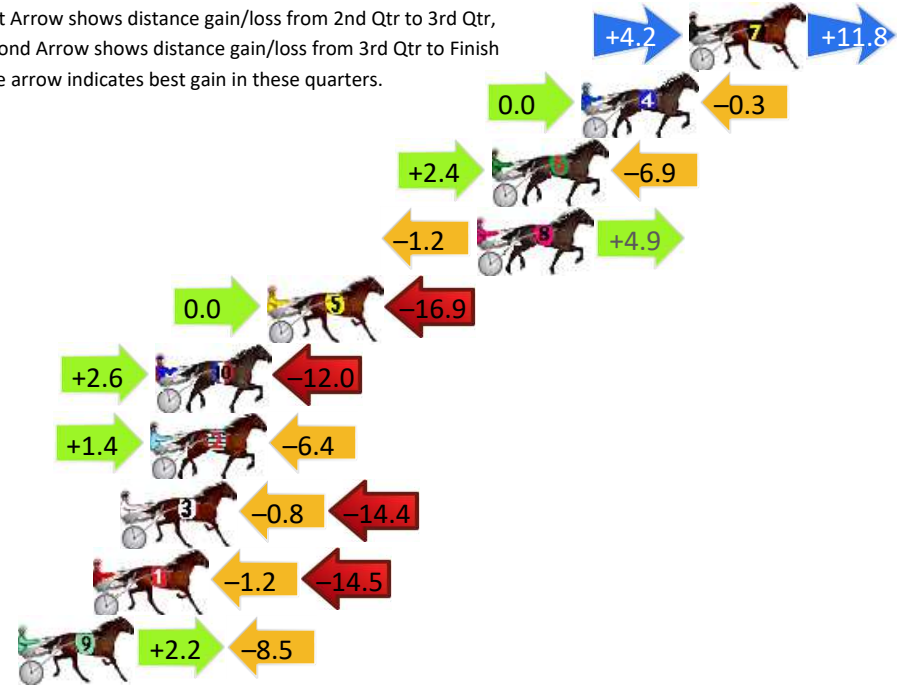

Finish Position and metres gained

First Arrow shows distance gain/loss from 2nd Qtr to 3rd Qtr, Second Arrow shows distance gain/loss from 3rd Qtr to Finish
Blue arrow indicates best gain in these quarters.

800

Visual positions in race at 2nd Quarter

400

Visual positions in race at 3rd Quarter

Pinjarra Race 10 Distance 2185m

Monday, 15 July 2024

Gross Time: 2:38.40 MileRate: 1:56.60 LeadTime: 40.30s First Qtr: 30.90s Second Qtr: 28.60s Third Qtr: 28.80s Fourth Qtr: 29.80s

DATA TABLE: 800 / 400 Posi's are position from leader and (how wide the horse was at that position)

No	Horse	Plc	Mar	800 Posi	400 Posi	Time	3rd Qtr	4th Qt
7	GOODEALEHMADDIE	1	0.0m	16.0m (1)	11.8m (3)	2:38.40	28.51s	28.93s
4	PECUNIOUS	2	4.3m	4.0m (0)	4.0m (0)	2:38.74	28.80s	29.82s
6	MAKE YOUR MARK	3	7.9m	3.4m (1)	1.0m (1)	2:39.02	28.62s	30.31s
8	OUR LILIOU	4	8.5m	12.2m (0)	13.4m (2)	2:39.06	28.89s	29.44s
5	SECRET REACTION	5	16.9m	0.0m (0)	0.0m (0)	2:39.72	28.78s	31.05s
10	BRULEE	6	21.4m	12.0m (1)	9.4m (2)	2:40.07	28.60s	30.69s
2	SHES A DACTYL	7	21.6m	16.6m (0)	15.2m (0)	2:40.09	28.69s	30.27s
3	FOLLOW MY STRIDE	8	22.8m	7.6m (1)	8.4m (1)	2:40.18	28.84s	30.87s
1	OUR LOVE AFFAIR	9	23.9m	8.2m (0)	9.4m (0)	2:40.27	28.87s	30.87s
9	PUREST COPPER	10	26.9m	20.6m (1)	18.4m (1)	2:40.50	28.63s	30.43s