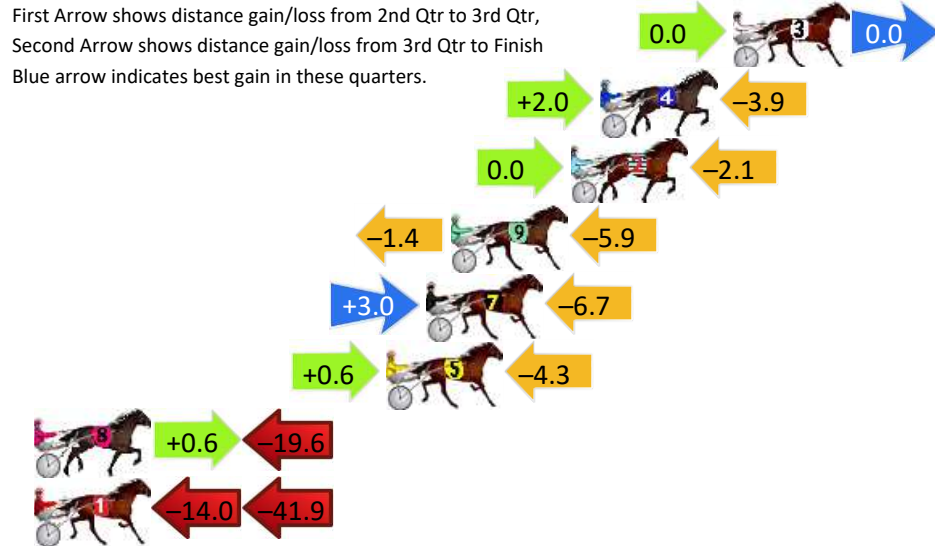

Pinjarra Race 3 Distance 1177m

Monday, 15 July 2024

Gross Time: 1:23.70 MileRate: 1:54.40 LeadTime: 26.60s First Qtr: Second Qtr: Third Qtr: 28.40s Fourth Qtr: 28.70s

DATA TABLE: 800 / 400 Posi's are position from leader and (how wide the horse was at that position)

No	Horse	Plc	Mar	800 Posi	400 Posi	Time	3rd Qtr	4th Qt
3	BETTERTHAN SECRET	1	0.0m	0.0m (0)	0.0m (0)	1:23.70	28.40s	28.70s
4	MANGO TANGO	2	5.3m	3.4m (1)	1.4m (1)	1:24.10	28.26s	28.98s
2	DANNIKA	3	6.5m	4.4m (0)	4.4m (0)	1:24.19	28.40s	28.85s
9	SPOIL THE PARTY	4	11.3m	4.0m (2)	5.4m (2)	1:24.55	28.50s	29.12s
7	SPINNER OF YARNS	5	12.3m	8.6m (1)	5.6m (1)	1:24.63	28.18s	29.18s
5	JUSTMOREBLING	6	13.9m	10.2m (2)	9.6m (1)	1:24.75	28.36s	29.01s
8	AGENT BOOTH	7	28.2m	9.2m (0)	8.6m (0)	1:25.82	28.35s	30.10s
1	CUTTING ROSES	8	77.9m	22.0m (0)	36.0m (0)	1:29.57	29.38s	31.69s

Finish Position and metres gained