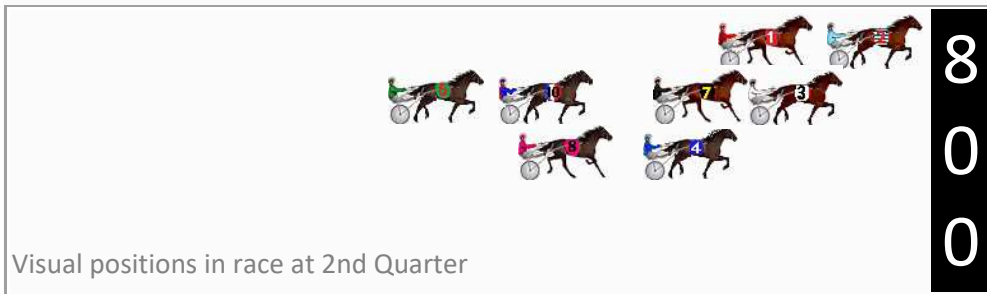

Pinjarra Race 7 Distance 1177m

Monday, 15 July 2024

Gross Time: 1:21.80 MileRate: 1:51.80 LeadTime: 24.70s First Qtr: Second Qtr: Third Qtr: 28.50s Fourth Qtr: 28.60s

DATA TABLE: 800 / 400 Posi's are position from leader and (how wide the horse was at that position)

No	Horse	Plc	Mar	800 Posi	400 Posi	Time	3rd Qtr	4th Qt
6	DONTBESILLYCHILLI	1	0.0m	17.6m (1)	17.4m (0)	1:21.80	28.49s	27.36s
10	ALTA QUEEN	2	0.4m	13.2m (1)	13.2m (1)	1:21.83	28.50s	27.69s
3	BLOCKJORG	3	1.3m	3.2m (1)	2.8m (1)	1:21.90	28.47s	28.49s
1	BEAT THE BANK	4	1.7m	4.4m (0)	4.4m (0)	1:21.93	28.50s	28.41s
4	ETON ROCK	5	1.9m	7.4m (2)	5.6m (2)	1:21.94	28.37s	28.34s
7	LITTLE BITOF FUN	6	5.2m	7.0m (1)	7.0m (1)	1:22.19	28.50s	28.47s
2	HOTFOOT IT	7	8.6m	0.0m (0)	0.0m (0)	1:22.45	28.50s	29.21s
8	PELIGROSO	8	8.6m	12.4m (2)	10.8m (2)	1:22.45	28.39s	28.44s

Finish Position and metres gained

First Arrow shows distance gain/loss from 2nd Qtr to 3rd Qtr, Second Arrow shows distance gain/loss from 3rd Qtr to Finish Blue arrow indicates best gain in these quarters.