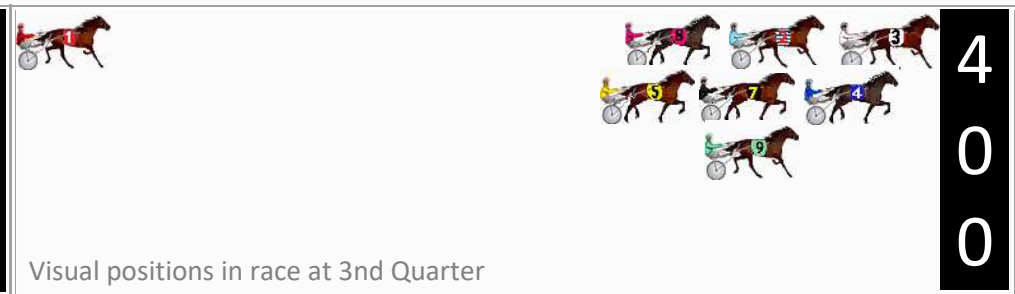

Pinjarra Race 3 Distance 1177m

Monday, 15 July 2024

Gross Time: 1:23.70 MileRate: 1:54.40 LeadTime: 26.60s First Qtr: Second Qtr: Third Qtr: 28.40s Fourth Qtr: 28.70s

DATA TABLE: 800 / 400 Posi's are position from leader and (how wide the horse was at that position)

No	Horse	Plc	Mar	800 Posi	400 Posi	Time	3rd Qtr	4th Qt
3	BETTERTHAN SECRET	1	0.0m	0.0m (0)	0.0m (0)	1:23.70	28.40s	28.70s
4	MANGO TANGO	2	5.3m	3.4m (1)	1.4m (1)	1:24.10	28.26s	28.98s
2	DANNIKA	3	6.5m	4.4m (0)	4.4m (0)	1:24.19	28.40s	28.85s
9	SPOIL THE PARTY	4	11.3m	4.0m (2)	5.4m (2)	1:24.55	28.50s	29.12s
7	SPINNER OF YARNS	5	12.3m	8.6m (1)	5.6m (1)	1:24.63	28.18s	29.18s
5	JUSTMOREBLING	6	13.9m	10.2m (2)	9.6m (1)	1:24.75	28.36s	29.01s
8	AGENT BOOTH	7	28.2m	9.2m (0)	8.6m (0)	1:25.82	28.35s	30.10s
1	CUTTING ROSES	8	77.9m	22.0m (0)	36.0m (0)	1:29.57	29.38s	31.69s

Finish Position and metres gained