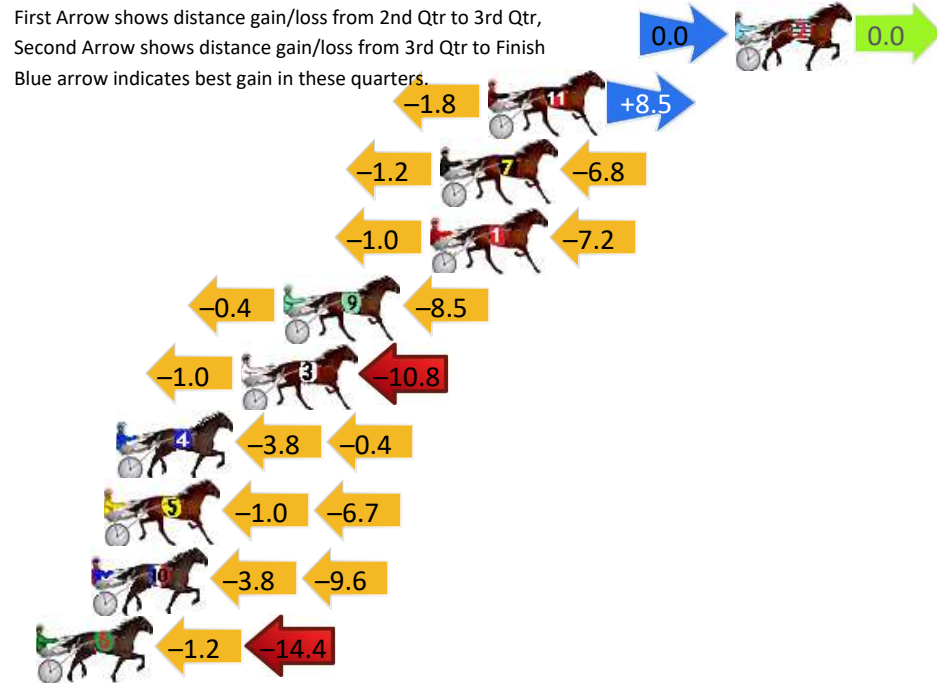

Pinjarra Race 4 Distance 2185m

Monday, 15 July 2024

Gross Time: 2:43.70 MileRate: 2:00.50 LeadTime: 42.50s First Qtr: 31.70s Second Qtr: 31.10s Third Qtr: 29.90s Fourth Qtr: 28.50s

DATA TABLE: 800 / 400 Posi's are position from leader and (how wide the horse was at that position)

No	Horse	Plc	Mar	800 Posi	400 Posi	Time	3rd Qtr	4th Qt
2	LADY DELA HOYA	1	0.0m	0.0m (0)	0.0m (0)	2:43.70	29.90s	28.50s
11	TERASITA	2	9.9m	16.6m (1)	18.4m (2)	2:44.44	30.02s	27.90s
7	CAPTURE THE FLAME	3	11.8m	3.8m (1)	5.0m (1)	2:44.58	30.00s	28.98s
1	MIDWIFE CALLING	4	12.2m	4.0m (0)	5.0m (0)	2:44.61	29.99s	29.01s
9	MARLEDIE	5	18.1m	9.2m (0)	9.6m (0)	2:45.05	29.94s	29.10s
3	VYBRANT	6	19.8m	8.0m (1)	9.0m (1)	2:45.18	29.99s	29.27s
4	LUCY HELEN	7	24.8m	20.6m (1)	24.4m (0)	2:45.56	30.18s	28.53s
5	RIPPER VIEW	8	25.3m	17.6m (0)	18.6m (0)	2:45.59	29.98s	28.97s
10	INTERNAL AFFAIRS	9	25.8m	12.4m (1)	16.2m (1)	2:45.63	30.19s	29.18s
6	RUN STELLA RUN	10	29.0m	13.4m (0)	14.6m (0)	2:45.87	30.01s	29.52s

Finish Position and metres gained

800

Visual positions in race at 2nd Quarter