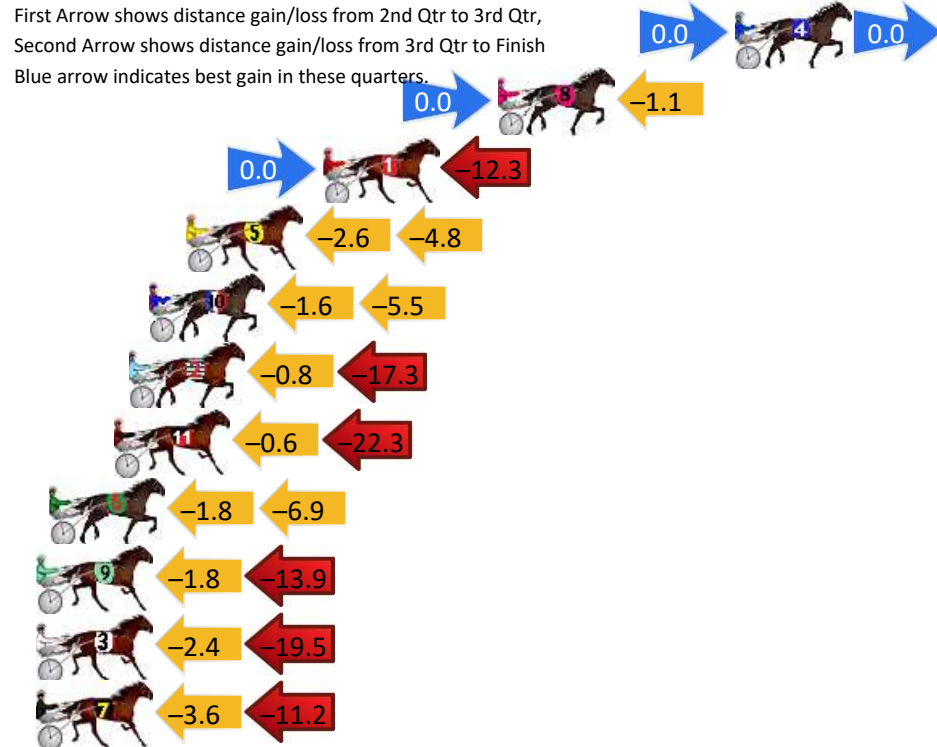

Pinjarra Race 8 Distance 2185m

Monday, 15 July 2024

Gross Time: 2:37.30 MileRate: 1:55.80 LeadTime: 41.20s First Qtr: 31.00s Second Qtr: 29.80s Third Qtr: 28.00s Fourth Qtr: 27.30s

DATA TABLE: 800 / 400 Posi's are position from leader and (how wide the horse was at that position)

NoHorse	Plc	Mar	800 Posi	400 Posi	Time	3rd Qtr	4th Qt
4 WATER LOU	1	0.0m	0.0m (0)	0.0m (0)	2:37.30	28.00s	27.30s
8 XCEPTIONAL ARMA	2	9.5m	8.4m (0)	8.4m (0)	2:37.98	28.00s	27.37s
1 RELATIVELY ARMA	3	16.5m	4.2m (0)	4.2m (0)	2:38.49	28.01s	28.13s
5 WORLD SECRET	4	22.0m	14.6m (1)	17.2m (2)	2:38.88	28.18s	27.63s
10 PUSHBUTTON ROCK	5	23.5m	16.4m (0)	18.0m (0)	2:38.99	28.11s	27.67s
2 CHILLI PUNTER	6	24.3m	6.2m (1)	7.0m (1)	2:39.05	28.07s	28.47s
11 SPICE PACKAGE	7	24.9m	2.0m (1)	2.6m (1)	2:39.09	28.06s	28.81s
6 COPY CAT QUEEN	8	27.5m	18.8m (1)	20.6m (1)	2:39.28	28.13s	27.77s
9 BONNE AMOUR	9	28.1m	12.4m (0)	14.2m (0)	2:39.32	28.14s	28.24s
3 STELLAR EDITION	10	32.3m	10.4m (1)	12.8m (1)	2:39.62	28.18s	28.62s
7 HONOUR THE EAGLE	11	35.0m	20.2m (0)	23.8m (0)	2:39.82	28.26s	28.06s

Finish Position and metres gained

800

Visual positions in race at 2nd Quarter