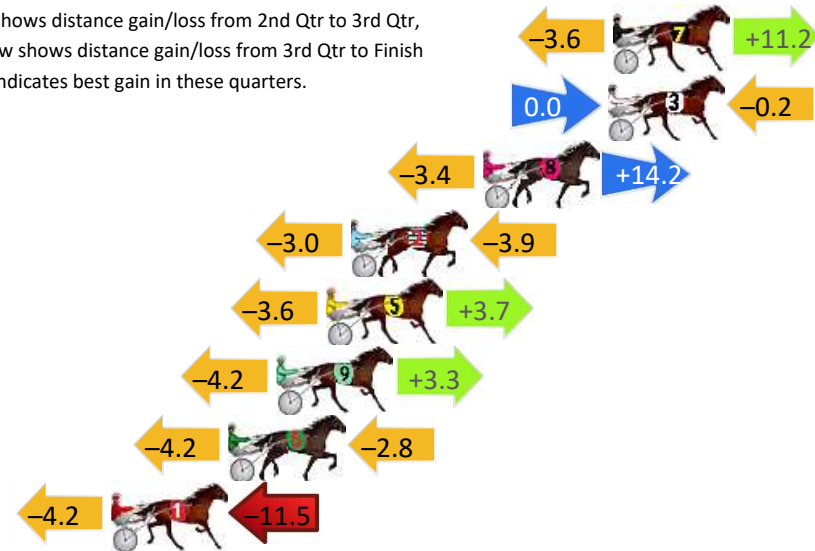

Finish Position and metres gained

800

Visual positions in race at 2nd Quarter

400

Visual positions in race at 3rd Quarter

Sectional Analysis Software
Not just form | Free Trial

RISE Digital, Harness Racing Australia nor the provider accepts any responsibility for the completeness or accuracy of any of the information contained herein, and makes no representations about its suitability for any particular purpose. Users should make their own judgements about those matters and/or seek independent advice. You assume all risks associated with use of data provided on this page

www.facebook.com/PJHarnessRacing

Pinjarra Race 9 Distance 2631m

Monday, 15 July 2024

Gross Time: 3:17.40 MileRate: 1:59.90 LeadTime: 78.40s First Qtr: 31.10s Second Qtr: 30.00s Third Qtr: 28.50s Fourth Qtr: 29.40s

DATA TABLE: 800 / 400 Posi's are position from leader and (how wide the horse was at that position)

No	Horse	Plc	Mar	800 Posi	400 Posi	Time	3rd Qtr	4th Qt
7	FRANCO MECCA	1	0.0m	7.6m (1)	11.2m (1)	3:17.40	28.77s	28.58s
3	JILL MACH	2	0.2m	0.0m (0)	0.0m (0)	3:17.42	28.50s	29.41s
8	MASTER LEIGHTON	3	5.2m	16.0m (1)	19.4m (1)	3:17.80	28.76s	28.36s
2	MIKIPELO	4	10.5m	3.6m (1)	6.6m (1)	3:18.21	28.71s	29.69s
5	TIGER LOU	5	11.5m	11.6m (1)	15.2m (1)	3:18.29	28.76s	29.13s
9	GOOD TIMES AHEAD	6	13.5m	12.6m (0)	16.8m (0)	3:18.44	28.81s	29.16s
6	SPORT SPORT SPORT	7	15.4m	8.4m (0)	12.6m (0)	3:18.59	28.80s	29.60s
1	MONTEGO	8	20.1m	4.4m (0)	8.6m (0)	3:18.95	28.79s	30.24s

Finish Position and metres gained

First Arrow shows distance gain/loss from 2nd Qtr to 3rd Qtr, Second Arrow shows distance gain/loss from 3rd Qtr to Finish
Blue arrow indicates best gain in these quarters.