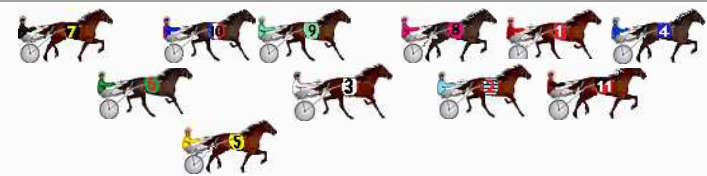

400

Visual positions in race at 3rd Quarter