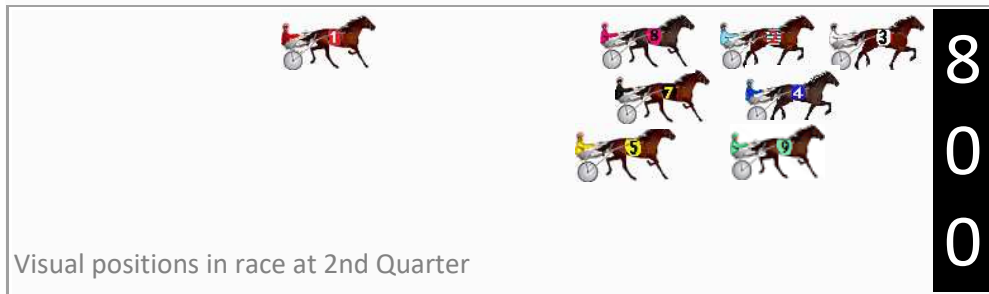

Pinjarra Race 3 Distance 1177m

Monday, 15 July 2024

Gross Time: 1:23.70 MileRate: 1:54.40 LeadTime: 26.60s First Qtr: Second Qtr: Third Qtr: 28.40s Fourth Qtr: 28.70s

DATA TABLE: 800 / 400 Posi's are position from leader and (how wide the horse was at that position)

No	Horse	Plc	Mar	800 Posi	400 Posi	Time	3rd Qtr	4th Qt
3	BETTERTHAN SECRET	1	0.0m	0.0m (0)	0.0m (0)	1:23.70	28.40s	28.70s
4	MANGO TANGO	2	5.3m	3.4m (1)	1.4m (1)	1:24.10	28.26s	28.98s
2	DANNIKA	3	6.5m	4.4m (0)	4.4m (0)	1:24.19	28.40s	28.85s
9	SPOIL THE PARTY	4	11.3m	4.0m (2)	5.4m (2)	1:24.55	28.50s	29.12s
7	SPINNER OF YARNS	5	12.3m	8.6m (1)	5.6m (1)	1:24.63	28.18s	29.18s
5	JUSTMOREBLING	6	13.9m	10.2m (2)	9.6m (1)	1:24.75	28.36s	29.01s
8	AGENT BOOTH	7	28.2m	9.2m (0)	8.6m (0)	1:25.82	28.35s	30.10s
1	CUTTING ROSES	8	77.9m	22.0m (0)	36.0m (0)	1:29.57	29.38s	31.69s

Finish Position and metres gained