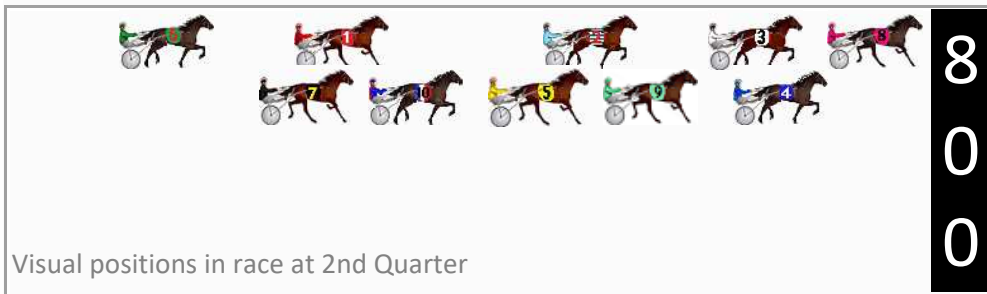

Narrogin Race 2 Distance 2242m

Saturday, 6 July 2024

Gross Time: 2:47.40 MileRate: 2:00.10 LeadTime: 46.90s First Qtr: 31.10s Second Qtr: 29.10s Third Qtr: 29.50s Fourth Qtr: 30.80s

DATA TABLE: 800 / 400 Posi's are position from leader and (how wide the horse was at that position)

No	Horse	Plc	Mar	800 Posi	400 Posi	Time	3rd Qtr	4th Qt
8	CABERNEIGH	1	0.0m	0.0m (0)	0.0m (0)	2:47.40	29.50s	30.80s
3	SKIPPIN CLASS	2	11.9m	4.8m (0)	4.6m (0)	2:48.36	29.47s	31.36s
2	BONNE AMOUR	3	20.1m	11.4m (0)	10.0m (1)	2:49.02	29.38s	31.57s
4	PECUNIOUS	4	23.6m	3.8m (1)	3.0m (1)	2:49.30	29.41s	32.38s
7	JAMIE KIM	5	24.8m	22.8m (1)	23.0m (1)	2:49.40	29.51s	30.94s
9	SANFORD BART	6	33.7m	9.0m (1)	15.6m (1)	2:50.12	29.97s	32.19s
5	ALTA EGO	7	35.2m	13.6m (1)	20.0m (0)	2:50.24	29.96s	31.96s
10	KEAYANG YUKON	8	51.3m	18.4m (1)	27.4m (1)	2:51.53	30.14s	32.63s
1	HEEZ TRUE BLUE	9	118.9m	21.4m (0)	55.0m (0)	2:56.98	31.92s	35.69s
6	KAMENDABLE JROLL	10	139.2m	28.4m (0)	52.0m (1)	2:58.62	31.13s	37.48s

Finish Position and metres gained