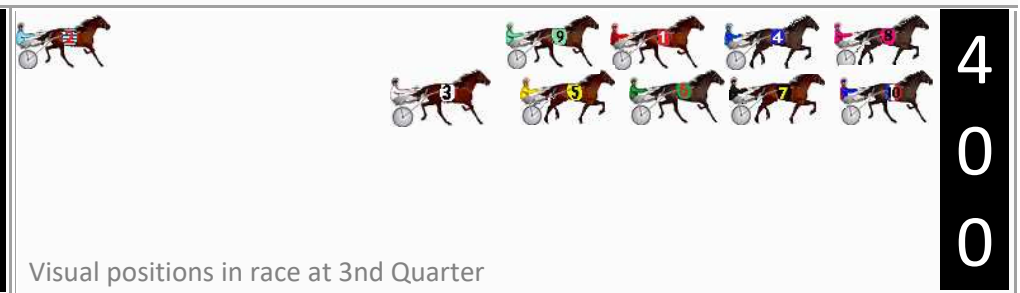

Narrogin Race 5 Distance 2242m

Saturday, 6 July 2024

Gross Time: 2:48.20 MileRate: 2:00.80 LeadTime: 45.30s First Qtr: 32.00s Second Qtr: 29.70s Third Qtr: 31.10s Fourth Qtr: 30.10s

DATA TABLE: 800 / 400 Posi's are position from leader and (how wide the horse was at that position)

No	Horse	Plc	Mar	800 Posi	400 Posi	Time	3rd Qtr	4th Qt
7	VELOCPEDE	1	0.0m	10.8m (1)	4.4m (1)	2:48.20	30.61s	29.77s
4	MAJIC BAY	2	7.3m	4.4m (0)	4.6m (0)	2:48.78	31.12s	30.30s
6	ELLUCIFER	3	8.6m	16.2m (1)	8.4m (1)	2:48.88	30.51s	30.11s
10	ITS JUSTA SHOTAWAY	4	24.8m	5.6m (1)	0.0m (1)	2:50.15	30.70s	31.96s
3	SANFORD HARRY	5	28.0m	25.2m (0)	18.0m (1)	2:50.41	30.56s	30.85s
5	ZUEDE	6	33.0m	18.8m (0)	12.8m (1)	2:50.80	30.67s	31.61s
9	PACIFIC EAGLE	7	37.9m	13.2m (0)	13.4m (0)	2:51.19	31.15s	31.93s
1	LOCAL RESIDENT	8	49.5m	9.0m (0)	9.2m (0)	2:52.10	31.17s	33.12s
8	CATCH THE RED EYE	9	50.2m	0.0m (0)	0.2m (0)	2:52.16	31.18s	33.84s
2	HOOAH	10	328.1m	40.0m (0)	150.0m (0)	3:14.06	39.69s	43.43s

Finish Position and metres gained

First Arrow shows distance gain/loss from 2nd Qtr to 3rd Qtr, Second Arrow shows distance gain/loss from 3rd Qtr to Finish
Blue arrow indicates best gain in these quarters.