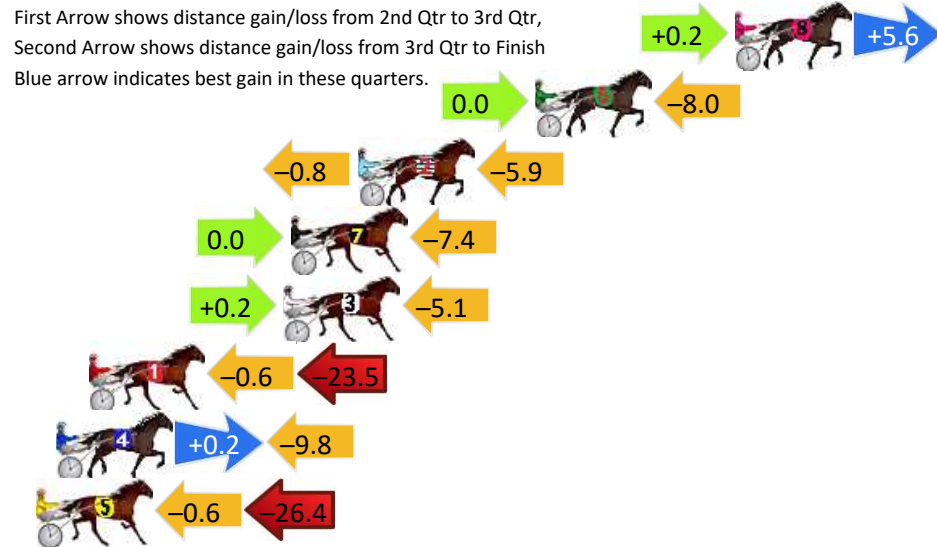

Narrogin Race 7 Distance 2636m

Saturday, 6 July 2024

Gross Time: 3:27.10 MileRate: 2:05.00 LeadTime: 83.60s First Qtr: 34.30s Second Qtr: 29.30s Third Qtr: 29.90s Fourth Qtr: 30.00s

DATA TABLE: 800 / 400 Posi's are position from leader and (how wide the horse was at that position)

No	Horse	Plc	Mar	800 Posi	400 Posi	Time	3rd Qtr	4th Qt
8	LUCAPELO	1	0.0m	5.8m (1)	5.6m (2)	3:27.10	29.89s	29.58s
6	BARBADOS	2	8.0m	0.0m (0)	0.0m (0)	3:27.73	29.90s	30.60s
2	MONTEGO	3	15.1m	8.4m (0)	9.2m (1)	3:28.29	29.96s	30.44s
7	ISAIDBOO	4	17.8m	10.4m (1)	10.4m (2)	3:28.50	29.90s	30.55s
3	RUSINOL	5	18.1m	13.2m (0)	13.0m (0)	3:28.52	29.88s	30.38s
1	LUCIENNE	6	25.9m	1.8m (1)	2.4m (1)	3:29.14	29.94s	31.75s
4	GYPSY DRAGON	7	27.2m	17.6m (0)	17.4m (0)	3:29.24	29.88s	30.73s
5	TROUBLE SUPREME	8	31.2m	4.2m (0)	4.8m (0)	3:29.55	29.94s	31.97s

Finish Position and metres gained

800

Visual positions in race at 2nd Quarter