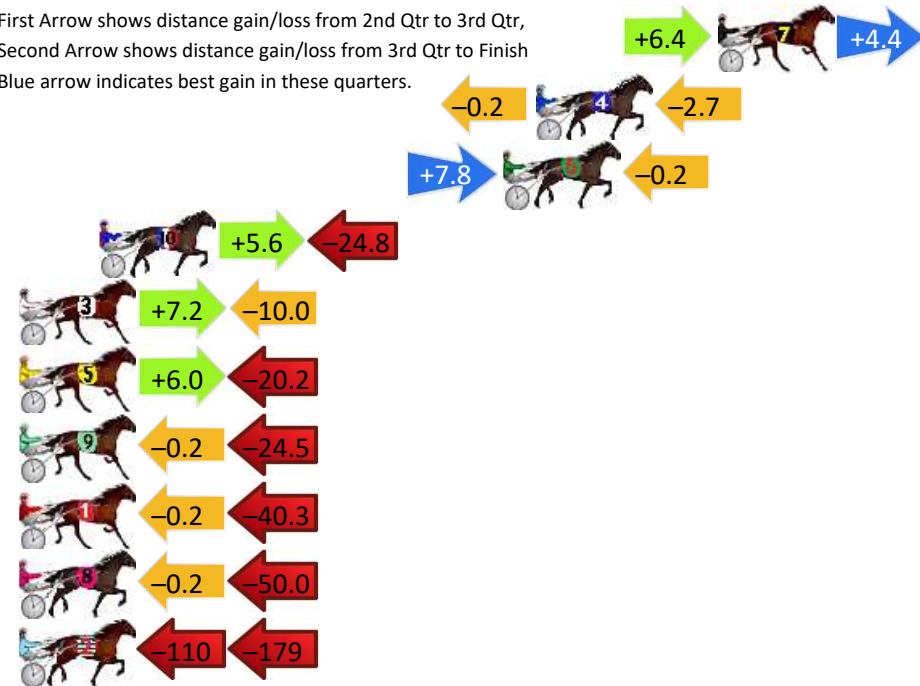

Finish Position and metres gained

First Arrow shows distance gain/loss from 2nd Qtr to 3rd Qtr, Second Arrow shows distance gain/loss from 3rd Qtr to Finish. Blue arrow indicates best gain in these quarters.

800

Visual positions in race at 2nd Quarter

400

Visual positions in race at 3rd Quarter

Narrogin Race 5 Distance 2242m

Saturday, 6 July 2024

Gross Time: 2:48.20 MileRate: 2:00.80 LeadTime: 45.30s First Qtr: 32.00s Second Qtr: 29.70s Third Qtr: 31.10s Fourth Qtr: 30.10s

DATA TABLE: 800 / 400 Posi's are position from leader and (how wide the horse was at that position)

No	Horse	Plc	Mar	800 Posi	400 Posi	Time	3rd Qtr	4th Qt
7	VELOCPEDE	1	0.0m	10.8m (1)	4.4m (1)	2:48.20	30.61s	29.77s
4	MAJIC BAY	2	7.3m	4.4m (0)	4.6m (0)	2:48.78	31.12s	30.30s
6	ELLUCIFER	3	8.6m	16.2m (1)	8.4m (1)	2:48.88	30.51s	30.11s
10	ITS JUSTA SHOTAWAY	4	24.8m	5.6m (1)	0.0m (1)	2:50.15	30.70s	31.96s
3	SANFORD HARRY	5	28.0m	25.2m (0)	18.0m (1)	2:50.41	30.56s	30.85s
5	ZUEDE	6	33.0m	18.8m (0)	12.8m (1)	2:50.80	30.67s	31.61s
9	PACIFIC EAGLE	7	37.9m	13.2m (0)	13.4m (0)	2:51.19	31.15s	31.93s
1	LOCAL RESIDENT	8	49.5m	9.0m (0)	9.2m (0)	2:52.10	31.17s	33.12s
8	CATCH THE RED EYE	9	50.2m	0.0m (0)	0.2m (0)	2:52.16	31.18s	33.84s
2	HOOAH	10	328.1m	40.0m (0)	150.0m (0)	3:14.06	39.69s	43.43s

Finish Position and metres gained

First Arrow shows distance gain/loss from 2nd Qtr to 3rd Qtr, Second Arrow shows distance gain/loss from 3rd Qtr to Finish
Blue arrow indicates best gain in these quarters.