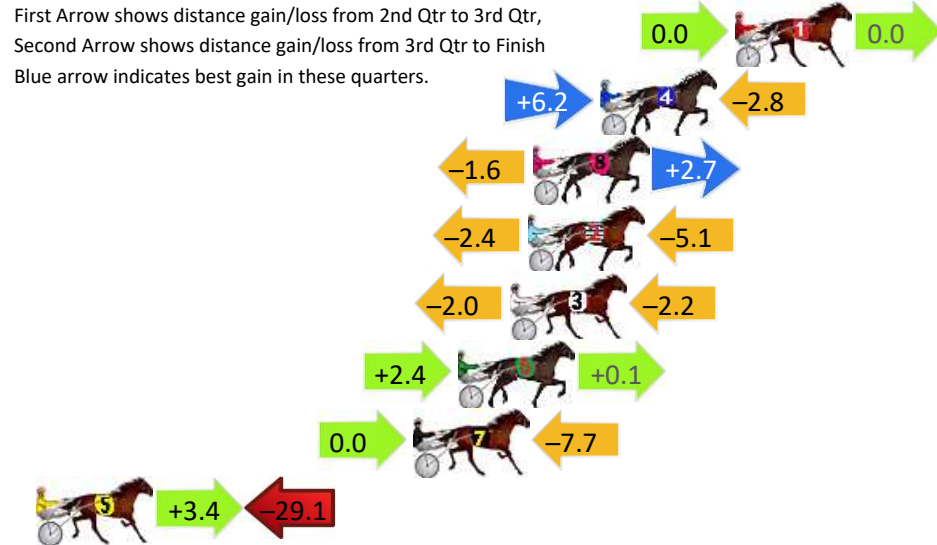

Narrogin Race 6 Distance 2242m

Saturday, 6 July 2024

Gross Time: 2:49.30 MileRate: 2:01.50 LeadTime: 47.60s First Qtr: 32.70s Second Qtr: 29.80s Third Qtr: 29.60s Fourth Qtr: 29.60s

DATA TABLE: 800 / 400 Posi's are position from leader and (how wide the horse was at that position)

No	Horse	Plc	Mar	800 Posi	400 Posi	Time	3rd Qtr	4th Qt
1	MASTER LEIGHTON	1	0.0m	0.0m (0)	0.0m (0)	2:49.30	29.60s	29.60s
4	HIGHLY FLAMMABLE	2	5.4m	8.8m (1)	2.6m (2)	2:49.72	29.14s	29.81s
8	MIKIPELO	3	8.1m	9.2m (0)	10.8m (1)	2:49.93	29.72s	29.40s
2	MACHLANI	4	8.3m	0.8m (1)	3.2m (1)	2:49.94	29.78s	29.98s
3	BLOCKJORG	5	9.0m	4.8m (1)	6.8m (2)	2:50.00	29.75s	29.76s
6	THE RIGHTEOUS	6	11.1m	13.6m (0)	11.2m (0)	2:50.16	29.42s	29.59s
7	KOLISI	7	12.9m	5.2m (0)	5.2m (0)	2:50.30	29.60s	30.17s
5	FORSURE	8	38.9m	13.2m (1)	9.8m (3)	2:52.32	29.35s	31.74s

Finish Position and metres gained

800

Visual positions in race at 2nd Quarter