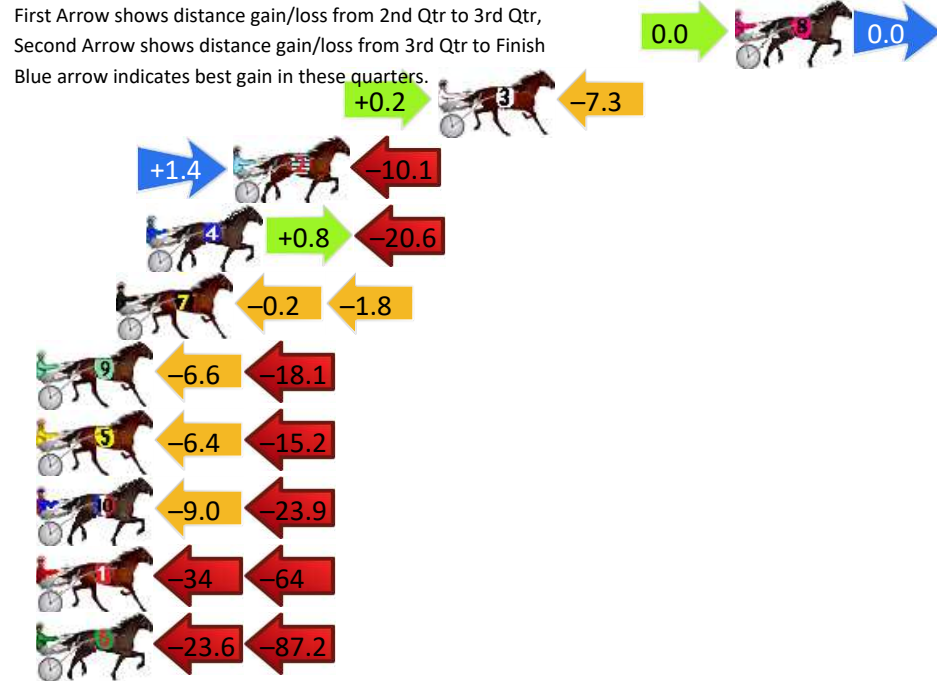

Narrogin Race 2 Distance 2242m

Saturday, 6 July 2024

Gross Time: 2:47.40 MileRate: 2:00.10 LeadTime: 46.90s First Qtr: 31.10s Second Qtr: 29.10s Third Qtr: 29.50s Fourth Qtr: 30.80s

DATA TABLE: 800 / 400 Posi's are position from leader and (how wide the horse was at that position)

No	Horse	Plc	Mar	800 Posi	400 Posi	Time	3rd Qtr	4th Qt
8	CABERNEIGH	1	0.0m	0.0m (0)	0.0m (0)	2:47.40	29.50s	30.80s
3	SKIPPIN CLASS	2	11.9m	4.8m (0)	4.6m (0)	2:48.36	29.47s	31.36s
2	BONNE AMOUR	3	20.1m	11.4m (0)	10.0m (1)	2:49.02	29.38s	31.57s
4	PECUNIOUS	4	23.6m	3.8m (1)	3.0m (1)	2:49.30	29.41s	32.38s
7	JAMIE KIM	5	24.8m	22.8m (1)	23.0m (1)	2:49.40	29.51s	30.94s
9	SANFORD BART	6	33.7m	9.0m (1)	15.6m (1)	2:50.12	29.97s	32.19s
5	ALTA EGO	7	35.2m	13.6m (1)	20.0m (0)	2:50.24	29.96s	31.96s
10	KEAYANG YUKON	8	51.3m	18.4m (1)	27.4m (1)	2:51.53	30.14s	32.63s
1	HEEZ TRUE BLUE	9	118.9m	21.4m (0)	55.0m (0)	2:56.98	31.92s	35.69s
6	KAMENDABLE JROLL	10	139.2m	28.4m (0)	52.0m (1)	2:58.62	31.13s	37.48s

Finish Position and metres gained