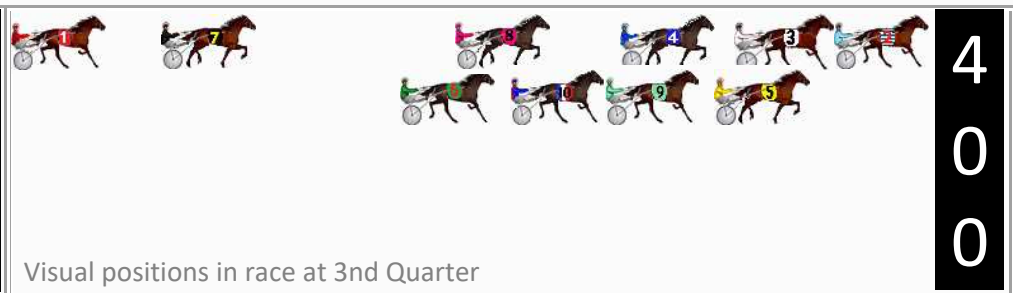

No	Horse	Plc	Mar	800 Posi	400 Posi	Time	3rd Qtr	4th Qt
4	HONOUR THE EAGLE	1	0.0m	9.2m (0)	8.6m (0)	2:49.90	29.76s	29.55s
3	VISITING HOURS	2	1.5m	4.2m (0)	4.0m (0)	2:50.02	29.79s	30.01s
2	FUNKY MUSIC	3	1.6m	0.2m (0)	0.0m (0)	2:50.03	29.78s	30.32s
6	ROCK THE BANK	4	13.9m	12.6m (1)	17.4m (1)	2:51.00	30.16s	29.94s
5	PRINCE BENSON	5	18.4m	0.0m (1)	4.8m (1)	2:51.36	30.15s	31.22s
9	ALTA MAGUIRE	6	23.4m	4.0m (1)	9.2m (1)	2:51.75	30.18s	31.27s
8	SUB MARINER	7	26.8m	13.6m (0)	15.2m (0)	2:52.02	29.91s	31.07s
10	WUT NOW	8	28.0m	8.0m (1)	13.0m (1)	2:52.11	30.17s	31.33s
7	READY TO ATTACK	9	37.2m	16.8m (1)	27.0m (0)	2:52.84	30.56s	30.97s
1	MELORSUE DEE	10	146.9m	50.0m (0)	80.0m (0)	3:01.52	32.00s	35.22s

Finish Position and metres gained

First Arrow shows distance gain/loss from 2nd Qtr to 3rd Qtr, Second Arrow shows distance gain/loss from 3rd Qtr to Finish Blue arrow indicates best gain in these quarters.