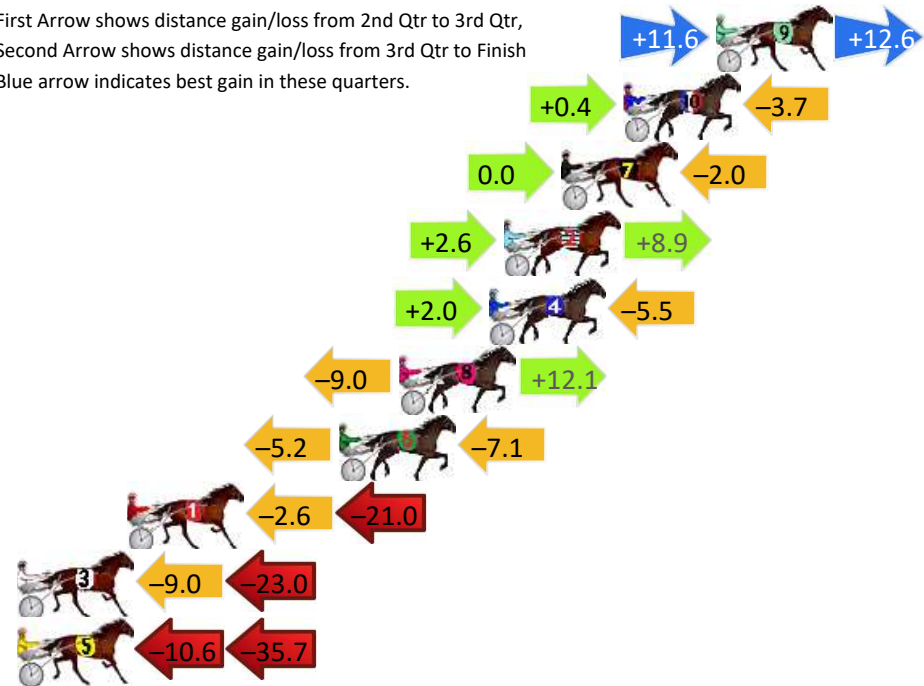

Finish Position and metres gained

First Arrow shows distance gain/loss from 2nd Qtr to 3rd Qtr, Second Arrow shows distance gain/loss from 3rd Qtr to Finish Blue arrow indicates best gain in these quarters.

Finish Position and metres gained

Narrogin Race 3 Distance 1823m

Saturday, 6 July 2024

Gross Time: 2:15.50 MileRate: 1:59.60 LeadTime: 14.50s First Qtr: 30.50s Second Qtr: 29.10s Third Qtr: 29.70s Fourth Qtr: 31.70s

DATA TABLE: 800 / 400 Posi's are position from leader and (how wide the horse was at that position)

No	Horse	Plc	Mar	800 Posi	400 Posi	Time	3rd Qtr	4th Qt
9	ALFA PRINCE	1	0.0m	24.2m (1)	12.6m (1)	2:15.50	28.85s	30.71s
10	CLASSNSMART	2	3.7m	0.4m (1)	0.0m (1)	2:15.81	29.66s	31.99s
7	ROCKIN THE TREND	3	6.2m	4.2m (0)	4.2m (1)	2:16.01	29.70s	31.86s
2	FOLLOW THE MILKYWAY	4	8.5m	20.0m (1)	17.4m (1)	2:16.20	29.52s	31.00s
4	THEYCALL ME STOOGEE	5	9.1m	5.6m (1)	3.6m (2)	2:16.25	29.53s	32.13s
8	GO HOME JO	6	12.7m	15.8m (0)	24.8m (0)	2:16.55	30.42s	30.75s
6	SWAGGER MAN	7	15.1m	2.8m (2)	8.0m (2)	2:16.75	30.08s	32.26s
1	STEP IT UP	8	23.6m	0.0m (0)	2.6m (0)	2:17.45	29.85s	33.35s
3	ALTA HURRAH	9	43.2m	11.2m (0)	20.2m (0)	2:19.08	30.33s	33.51s
5	FLAMING CULLEN	10	62.1m	15.8m (1)	26.4m (1)	2:20.64	30.42s	34.51s