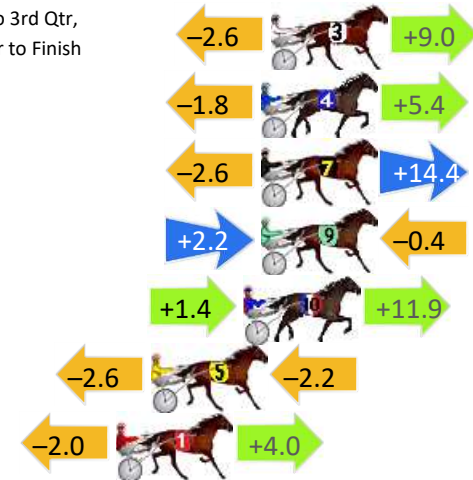

DATA TABLE: 800 / 400 Posi's are position from leader and (how wide the horse was at that position)

No	Horse	Plc	Mar	800 Posi	400 Posi	Time	3rd Qtr	4th Qt
8	LUCAPELO	1	0.0m	5.8m (1)	5.6m (2)	3:27.10	29.89s	29.58s
6	BARBADOS	2	8.0m	0.0m (0)	0.0m (0)	3:27.73	29.90s	30.60s
2	MONTEGO	3	15.1m	8.4m (0)	9.2m (1)	3:28.29	29.96s	30.44s
7	ISAIDBOO	4	17.8m	10.4m (1)	10.4m (2)	3:28.50	29.90s	30.55s
3	RUSINOL	5	18.1m	13.2m (0)	13.0m (0)	3:28.52	29.88s	30.38s
1	LUCIENNE	6	25.9m	1.8m (1)	2.4m (1)	3:29.14	29.94s	31.75s
4	GYPSY DRAGON	7	27.2m	17.6m (0)	17.4m (0)	3:29.24	29.88s	30.73s
5	TROUBLE SUPREME	8	31.2m	4.2m (0)	4.8m (0)	3:29.55	29.94s	31.97s

Finish Position and metres gained

800

Visual positions in race at 2nd Quarter

400

Visual positions in race at 3rd Quarter

Narrogin Race 8 Distance 2242m

Saturday, 6 July 2024

Gross Time: 2:52.00 MileRate: 2:03.50 LeadTime: 46.70s First Qtr: 33.50s Second Qtr: 31.40s Third Qtr: 30.20s Fourth Qtr: 30.20s

DATA TABLE: 800 / 400 Posi's are position from leader and (how wide the horse was at that position)

No	Horse	Plc	Mar	800 Posi	400 Posi	Time	3rd Qtr	4th Qt
3	IMAHERO	1	0.0m	6.4m (1)	9.0m (2)	2:52.00	30.40s	29.52s
4	ASHIMA	2	0.4m	4.0m (0)	5.8m (1)	2:52.03	30.34s	29.79s
7	THE MIGHTY WARRIOR	2	0.4m	12.2m (0)	14.8m (0)	2:52.03	30.40s	29.12s
9	IDEAL WHITBY	2	0.4m	2.2m (1)	0.0m (1)	2:52.03	30.03s	30.23s
10	MADDY MADDY	5	1.1m	14.4m (1)	13.0m (2)	2:52.09	30.09s	29.31s
5	ALFA PRINCESS	6	4.8m	0.0m (0)	2.6m (0)	2:52.38	30.40s	30.37s
1	KARAOKE STAR	7	6.2m	8.2m (0)	10.2m (0)	2:52.49	30.35s	29.90s
6	ALEXANDRA THEGREAT	8	27.8m	20.4m (0)	31.0m (1)	2:54.20	31.00s	29.96s
2	ANYLOVEISGOODLOVE	9	31.5m	10.4m (1)	16.6m (1)	2:54.49	30.67s	31.32s
8	TIMES TICKIN	10	88.6m	16.4m (0)	40.0m (0)	2:59.01	31.97s	33.85s

Finish Position and metres gained

First Arrow shows distance gain/loss from 2nd Qtr to 3rd Qtr, Second Arrow shows distance gain/loss from 3rd Qtr to Finish. Blue arrow indicates best gain in these quarters.