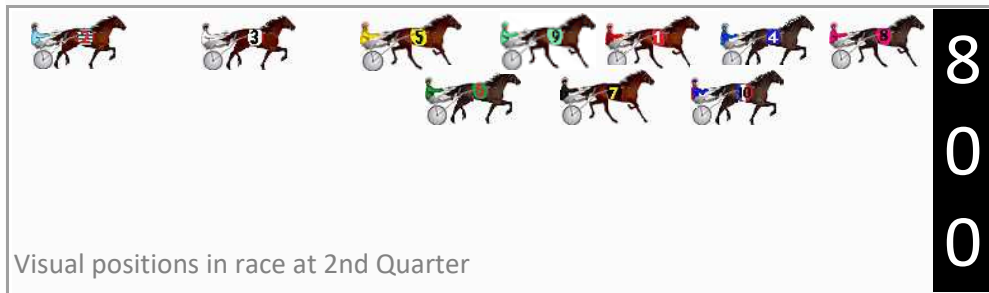

Finish Position and metres gained

First Arrow shows distance gain/loss from 2nd Qtr to 3rd Qtr, Second Arrow shows distance gain/loss from 3rd Qtr to Finish. Blue arrow indicates best gain in these quarters.

800

Visual positions in race at 2nd Quarter

400

Visual positions in race at 3rd Quarter

Narrogin Race 5 Distance 2242m

Saturday, 6 July 2024

Gross Time: 2:48.20 MileRate: 2:00.80 LeadTime: 45.30s First Qtr: 32.00s Second Qtr: 29.70s Third Qtr: 31.10s Fourth Qtr: 30.10s

DATA TABLE: 800 / 400 Posi's are position from leader and (how wide the horse was at that position)

No	Horse	Plc	Mar	800 Posi	400 Posi	Time	3rd Qtr	4th Qt
7	VELOCPEDE	1	0.0m	10.8m (1)	4.4m (1)	2:48.20	30.61s	29.77s
4	MAJIC BAY	2	7.3m	4.4m (0)	4.6m (0)	2:48.78	31.12s	30.30s
6	ELLUCIFER	3	8.6m	16.2m (1)	8.4m (1)	2:48.88	30.51s	30.11s
10	ITS JUSTA SHOTAWAY	4	24.8m	5.6m (1)	0.0m (1)	2:50.15	30.70s	31.96s
3	SANFORD HARRY	5	28.0m	25.2m (0)	18.0m (1)	2:50.41	30.56s	30.85s
5	ZUEDE	6	33.0m	18.8m (0)	12.8m (1)	2:50.80	30.67s	31.61s
9	PACIFIC EAGLE	7	37.9m	13.2m (0)	13.4m (0)	2:51.19	31.15s	31.93s
1	LOCAL RESIDENT	8	49.5m	9.0m (0)	9.2m (0)	2:52.10	31.17s	33.12s
8	CATCH THE RED EYE	9	50.2m	0.0m (0)	0.2m (0)	2:52.16	31.18s	33.84s
2	HOOAH	10	328.1m	40.0m (0)	150.0m (0)	3:14.06	39.69s	43.43s

Finish Position and metres gained

First Arrow shows distance gain/loss from 2nd Qtr to 3rd Qtr, Second Arrow shows distance gain/loss from 3rd Qtr to Finish
Blue arrow indicates best gain in these quarters.