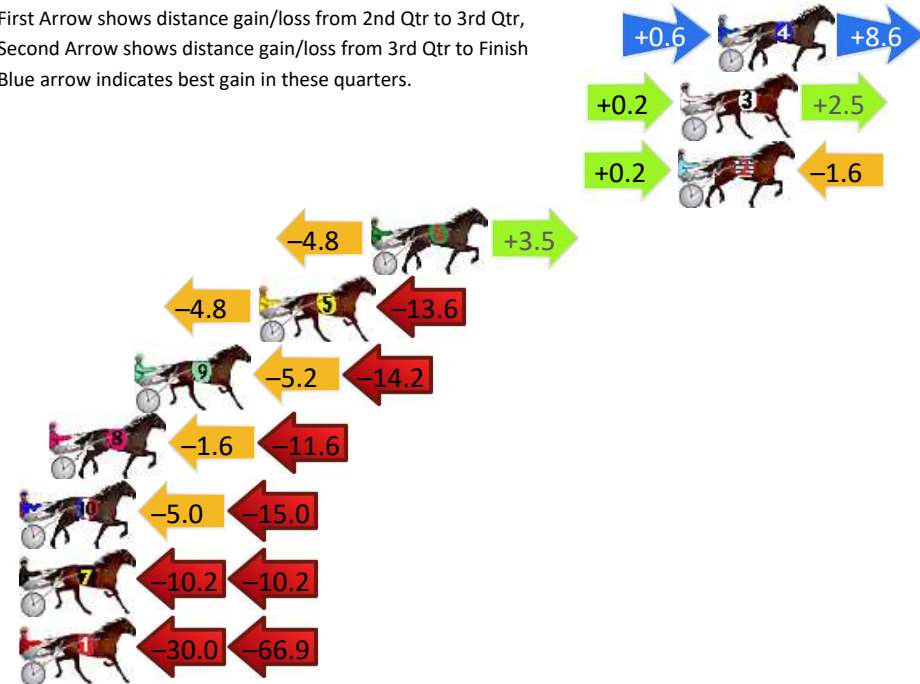

Narrogin Race 1 Distance 2242m

Saturday, 6 July 2024

Gross Time: 2:49.90 MileRate: 2:02.00 LeadTime: 48.80s First Qtr: 30.80s Second Qtr: 30.30s Third Qtr: 29.80s Fourth Qtr: 30.20s

DATA TABLE: 800 / 400 Posi's are position from leader and (how wide the horse was at that position)

Finish Position and metres gained

First Arrow shows distance gain/loss from 2nd Qtr to 3rd Qtr, Second Arrow shows distance gain/loss from 3rd Qtr to Finish Blue arrow indicates best gain in these quarters.