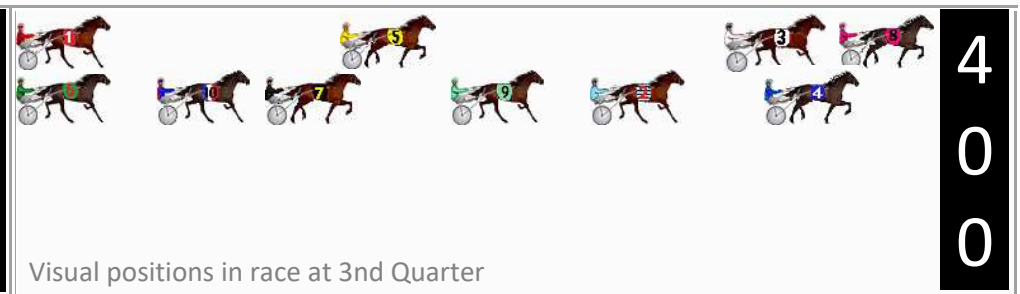

Narrogin Race 2 Distance 2242m

Saturday, 6 July 2024

Gross Time: 2:47.40 MileRate: 2:00.10 LeadTime: 46.90s First Qtr: 31.10s Second Qtr: 29.10s Third Qtr: 29.50s Fourth Qtr: 30.80s

DATA TABLE: 800 / 400 Posi's are position from leader and (how wide the horse was at that position)

No	Horse	Plc	Mar	800 Posi	400 Posi	Time	3rd Qtr	4th Qt
8	CABERNEIGH	1	0.0m	0.0m (0)	0.0m (0)	2:47.40	29.50s	30.80s
3	SKIPPIN CLASS	2	11.9m	4.8m (0)	4.6m (0)	2:48.36	29.47s	31.36s
2	BONNE AMOUR	3	20.1m	11.4m (0)	10.0m (1)	2:49.02	29.38s	31.57s
4	PECUNIOUS	4	23.6m	3.8m (1)	3.0m (1)	2:49.30	29.41s	32.38s
7	JAMIE KIM	5	24.8m	22.8m (1)	23.0m (1)	2:49.40	29.51s	30.94s
9	SANFORD BART	6	33.7m	9.0m (1)	15.6m (1)	2:50.12	29.97s	32.19s
5	ALTA EGO	7	35.2m	13.6m (1)	20.0m (0)	2:50.24	29.96s	31.96s
10	KEAYANG YUKON	8	51.3m	18.4m (1)	27.4m (1)	2:51.53	30.14s	32.63s
1	HEEZ TRUE BLUE	9	118.9m	21.4m (0)	55.0m (0)	2:56.98	31.92s	35.69s
6	KAMENDABLE JROLL	10	139.2m	28.4m (0)	52.0m (1)	2:58.62	31.13s	37.48s

Finish Position and metres gained