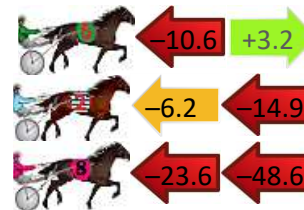

DATA TABLE: 800 / 400 Posi's are position from leader and (how wide the horse was at that position)

No	Horse	Plc	Mar	800 Posi	400 Posi	Time	3rd Qtr	4th Qt
8	LUCAPELO	1	0.0m	5.8m (1)	5.6m (2)	3:27.10	29.89s	29.58s
6	BARBADOS	2	8.0m	0.0m (0)	0.0m (0)	3:27.73	29.90s	30.60s
2	MONTEGO	3	15.1m	8.4m (0)	9.2m (1)	3:28.29	29.96s	30.44s
7	ISAIDBOO	4	17.8m	10.4m (1)	10.4m (2)	3:28.50	29.90s	30.55s
3	RUSINOL	5	18.1m	13.2m (0)	13.0m (0)	3:28.52	29.88s	30.38s
1	LUCIENNE	6	25.9m	1.8m (1)	2.4m (1)	3:29.14	29.94s	31.75s
4	GYPSY DRAGON	7	27.2m	17.6m (0)	17.4m (0)	3:29.24	29.88s	30.73s
5	TROUBLE SUPREME	8	31.2m	4.2m (0)	4.8m (0)	3:29.55	29.94s	31.97s

Finish Position and metres gained

800

Visual positions in race at 2nd Quarter

400

Visual positions in race at 3rd Quarter

Narrogin Race 8 Distance 2242m

Saturday, 6 July 2024

Gross Time: 2:52.00 MileRate: 2:03.50 LeadTime: 46.70s First Qtr: 33.50s Second Qtr: 31.40s Third Qtr: 30.20s Fourth Qtr: 30.20s

DATA TABLE: 800 / 400 Posi's are position from leader and (how wide the horse was at that position)

No	Horse	Plc	Mar	800 Posi	400 Posi	Time	3rd Qtr	4th Qt
3	IMAHERO	1	0.0m	6.4m (1)	9.0m (2)	2:52.00	30.40s	29.52s
4	ASHIMA	2	0.4m	4.0m (0)	5.8m (1)	2:52.03	30.34s	29.79s
7	THE MIGHTY WARRIOR	2	0.4m	12.2m (0)	14.8m (0)	2:52.03	30.40s	29.12s
9	IDEAL WHITBY	2	0.4m	2.2m (1)	0.0m (1)	2:52.03	30.03s	30.23s
10	MADDY MADDY	5	1.1m	14.4m (1)	13.0m (2)	2:52.09	30.09s	29.31s
5	ALFA PRINCESS	6	4.8m	0.0m (0)	2.6m (0)	2:52.38	30.40s	30.37s
1	KARAOKE STAR	7	6.2m	8.2m (0)	10.2m (0)	2:52.49	30.35s	29.90s
6	ALEXANDRA THEGREAT	8	27.8m	20.4m (0)	31.0m (1)	2:54.20	31.00s	29.96s
2	ANYLOVEISGOODLOVE	9	31.5m	10.4m (1)	16.6m (1)	2:54.49	30.67s	31.32s
8	TIMES TICKIN	10	88.6m	16.4m (0)	40.0m (0)	2:59.01	31.97s	33.85s

Finish Position and metres gained

First Arrow shows distance gain/loss from 2nd Qtr to 3rd Qtr, Second Arrow shows distance gain/loss from 3rd Qtr to Finish. Blue arrow indicates best gain in these quarters.