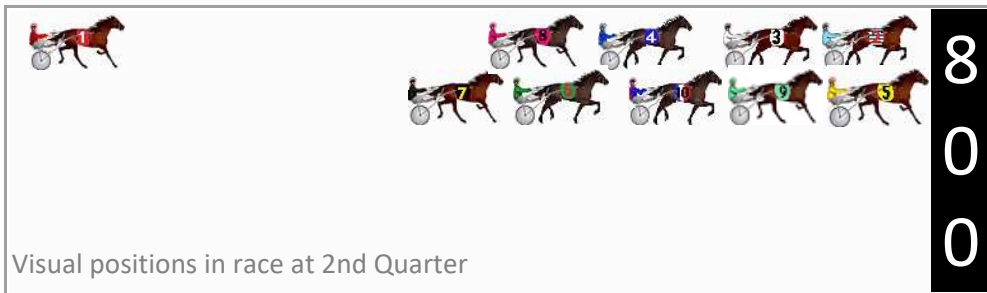

Finish Position and metres gained

First Arrow shows distance gain/loss from 2nd Qtr to 3rd Qtr, Second Arrow shows distance gain/loss from 3rd Qtr to Finish Blue arrow indicates best gain in these quarters.