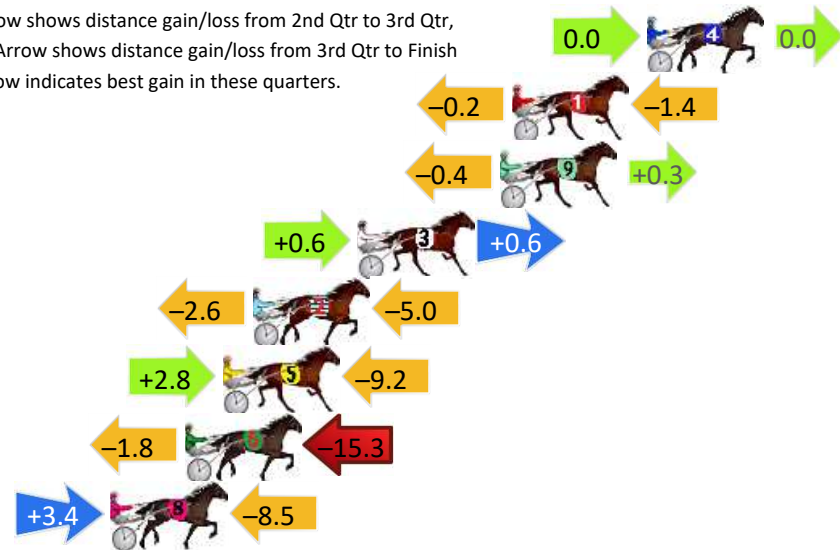

Finish Position and metres gained

First Arrow shows distance gain/loss from 2nd Qtr to 3rd Qtr, Second Arrow shows distance gain/loss from 3rd Qtr to Finish
Blue arrow indicates best gain in these quarters.

8
0
0

Visual positions in race at 2nd Quarter

4
0
0

Visual positions in race at 3rd Quarter

Pinjarra Race 7 Distance 1177m

Monday, 1 July 2024

Gross Time: 1:23.10 MileRate: 1:53.60 LeadTime: 26.40s First Qtr: Second Qtr: Third Qtr: 28.30s Fourth Qtr: 28.40s

DATA TABLE: 800 / 400 Posi's are position from leader and (how wide the horse was at that position)

No	Horse	Plc	Mar	800 Posi	400 Posi	Time	3rd Qtr	4th Qt
4	JINGLING JEWELS	1	0.0m	0.0m (0)	0.0m (0)	1:23.10	28.30s	28.40s
1	GOOD DAY SUNSHINE	2	5.4m	3.8m (0)	4.0m (0)	1:23.50	28.31s	28.50s
9	COLORADO BANNER	3	5.9m	5.8m (1)	6.2m (2)	1:23.54	28.33s	28.38s
3	THE FALCON PRINCE	4	11.6m	12.8m (0)	12.2m (0)	1:23.97	28.26s	28.36s
2	BEALAWYER	5	15.8m	8.2m (0)	10.8m (1)	1:24.28	28.48s	28.75s
5	GO HOME JO	6	17.0m	10.6m (1)	7.8m (3)	1:24.37	28.10s	29.05s
6	FLAMING CULLEN	7	18.5m	1.4m (1)	3.2m (1)	1:24.48	28.42s	29.48s
8	THEYCALL ME STOUGE	8	21.5m	16.4m (1)	13.0m (2)	1:24.70	28.06s	29.00s