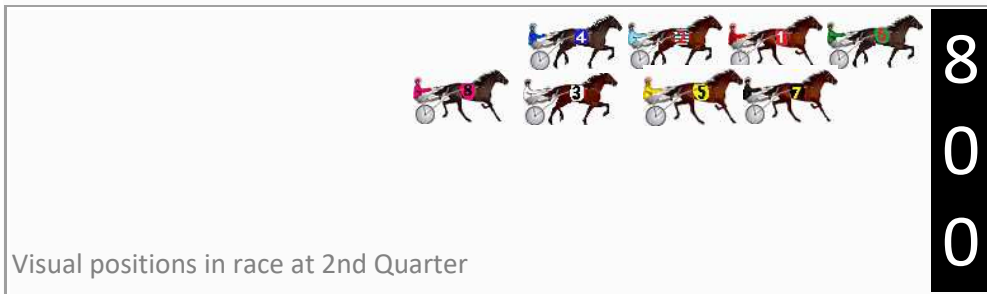

Pinjarra Race 5 Distance 1177m

Monday, 1 July 2024

Gross Time: 1:23.60 MileRate: 1:54.30 LeadTime: 27.00s First Qtr: Second Qtr: Third Qtr: 27.90s Fourth Qtr: 28.70s

DATA TABLE: 800 / 400 Posi's are position from leader and (how wide the horse was at that position)

No	Horse	Plc	Mar	800 Posi	400 Posi	Time	3rd Qtr	4th Qt
6	MISTER KOPA	1	0.0m	0.0m (0)	0.0m (0)	1:23.60	27.90s	28.70s
7	YANKIE KEV	2	1.4m	3.4m (1)	4.4m (1)	1:23.71	27.97s	28.49s
4	RECOVER LOVER	3	4.7m	12.0m (0)	16.4m (0)	1:23.95	28.22s	27.87s
1	IMAHERO	4	5.9m	4.0m (0)	6.8m (0)	1:24.04	28.10s	28.64s
2	ASHIMA	5	9.7m	8.0m (0)	11.4m (0)	1:24.33	28.14s	28.58s
8	DREAM CONTROL	6	10.0m	16.6m (1)	9.6m (2)	1:24.35	27.41s	28.73s
5	TIMES TICKIN	7	16.2m	7.4m (1)	8.8m (1)	1:24.82	27.99s	29.23s
3	ALTA EGO	8	19.2m	12.2m (1)	13.2m (1)	1:25.05	27.96s	29.13s

Finish Position and metres gained

First Arrow shows distance gain/loss from 2nd Qtr to 3rd Qtr, Second Arrow shows distance gain/loss from 3rd Qtr to Finish
Blue arrow indicates best gain in these quarters.