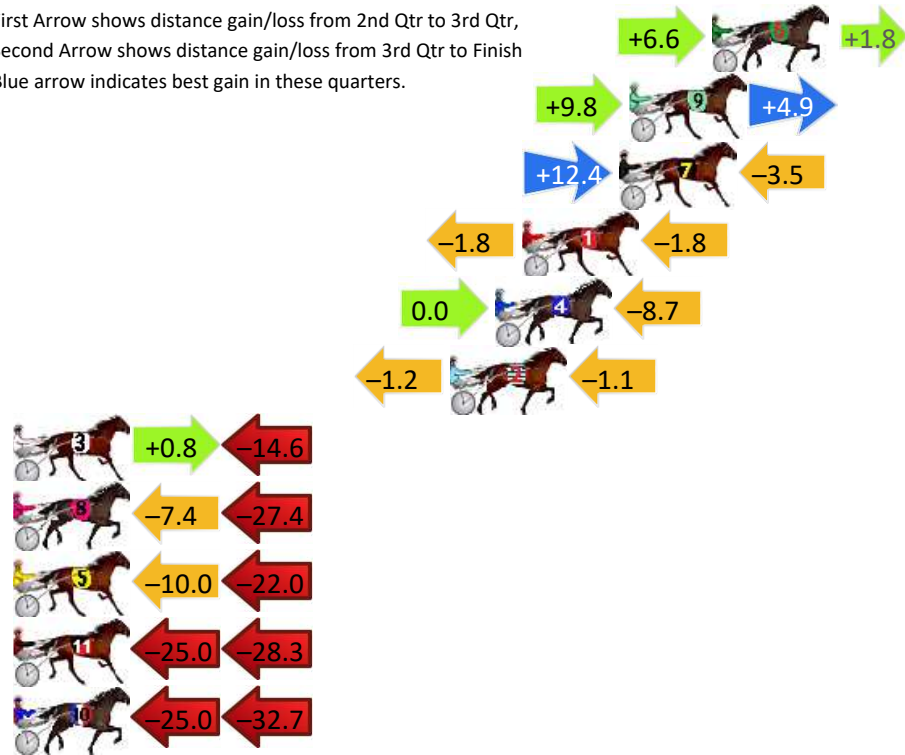

Finish Position and metres gained

First Arrow shows distance gain/loss from 2nd Qtr to 3rd Qtr,
Second Arrow shows distance gain/loss from 3rd Qtr to Finish
Blue arrow indicates best gain in these quarters.

Pinjarra Race 2 Distance 2116m

Monday, 1 July 2024

Gross Time: 2:41.90 MileRate: 2:02.60 LeadTime: 41.30s First Qtr: 30.70s Second Qtr: 30.20s Third Qtr: 28.90s Fourth Qtr: 30.80s

DATA TABLE: 800 / 400 Posi's are position from leader and (how wide the horse was at that position)

No	Horse	Plc	Mar	800 Posi	400 Posi	Time	3rd Qtr	4th Qt
6	MAJESTIC MARION	1	0.0m	8.4m (1)	1.8m (1)	2:41.90	28.41s	30.66s
9	HOLD THAT GOLD	2	3.3m	18.0m (1)	8.2m (3)	2:42.17	28.18s	30.42s
7	DREAMBIGAIMHIGH	3	3.7m	12.6m (1)	0.2m (2)	2:42.20	27.97s	31.07s
1	MAJESTIC LINE	4	7.6m	4.0m (0)	5.8m (0)	2:42.51	29.03s	30.94s
4	TILTHESUNSETS	5	8.7m	0.0m (0)	0.0m (0)	2:42.60	28.88s	31.47s
2	YOUR KIDDING	6	10.5m	8.2m (0)	9.4m (2)	2:42.75	28.99s	30.88s
3	THE HONOURS	7	28.0m	14.2m (0)	13.4m (0)	2:44.16	28.81s	31.92s
8	SELLUNE	8	38.2m	3.4m (1)	10.8m (1)	2:44.98	29.38s	32.90s
5	THE BEAT	9	72.0m	40.0m (0)	50.0m (0)	2:47.70	29.59s	32.48s
11	PEACHEE	10	128.3m	75.0m (0)	100.0m (0)	2:52.24	30.69s	32.97s
10	ONE OVER DA SON	11	232.7m	175.0m (0)	200.0m (0)	3:00.65	30.68s	33.30s