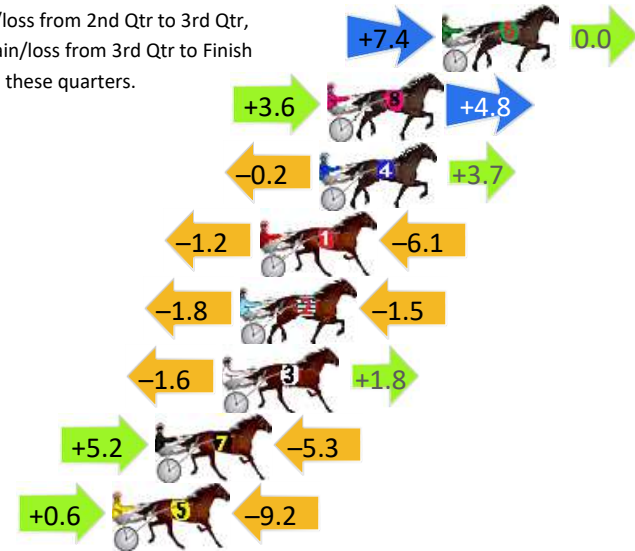

Finish Position and metres gained

First Arrow shows distance gain/loss from 2nd Qtr to 3rd Qtr, Second Arrow shows distance gain/loss from 3rd Qtr to Finish
Blue arrow indicates best gain in these quarters.

Pinjarra Race 3 Distance 1177m

Monday, 1 July 2024

Gross Time: 1:24.70 MileRate: 1:55.80 LeadTime: 26.90s First Qtr: Second Qtr: Third Qtr: 28.50s Fourth Qtr: 29.30s

DATA TABLE: 800 / 400 Posi's are position from leader and (how wide the horse was at that position)