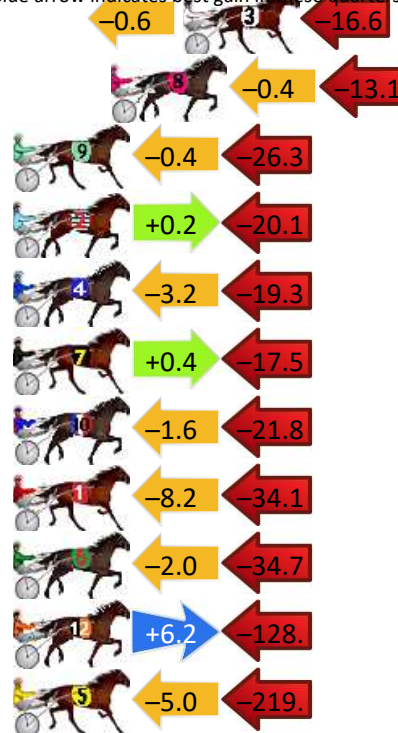

Finish Position and metres gained

First Arrow shows distance gain/loss from 2nd Qtr to 3rd Qtr, Second Arrow shows distance gain/loss from 3rd Qtr to Finish
Blue arrow indicates best gain in these quarters.

Visual positions in race at 2nd Quarter

Visual positions in race at 3rd Quarter

Pinjarra Race 9 Distance 1684m

Monday, 1 July 2024

Gross Time: 2:01.90 MileRate: 1:56.50 LeadTime: 5.30s First Qtr: 29.50s Second Qtr: 31.40s Third Qtr: 28.20s Fourth Qtr: 27.50s

DATA TABLE: 800 / 400 Posi's are position from leader and (how wide the horse was at that position)

No	Horse	Plc	Mar	800 Posi	400 Posi	Time	3rd Qtr	4th Qt
11	SWEET PINS	1	0.0m	0.0m (0)	0.0m (0)	2:01.90	28.20s	27.50s
3	EBEE AVIATOR	2	21.2m	4.0m (0)	4.6m (0)	2:03.43	28.26s	28.63s
8	INEEDA DRINK	3	24.1m	10.6m (1)	11.0m (2)	2:03.64	28.24s	28.40s
9	INTERNAL AFFAIRS	4	32.9m	6.2m (1)	6.6m (1)	2:04.28	28.25s	29.30s
2	STAR OF THE GALAXY	5	34.7m	14.8m (1)	14.6m (3)	2:04.41	28.20s	28.87s
4	MAPLE MAREE	6	35.1m	12.6m (0)	15.8m (0)	2:04.44	28.44s	28.82s
7	JUST A HAPPY MAN	7	36.5m	19.4m (1)	19.0m (2)	2:04.54	28.19s	28.70s
10	THE ULTIMATE BEACH	8	45.6m	22.2m (0)	23.8m (1)	2:05.20	28.33s	28.99s
1	WAHINE TOA	9	60.5m	18.2m (0)	26.4m (0)	2:06.28	28.80s	29.83s
6	KRIPKE	10	64.1m	27.4m (0)	29.4m (1)	2:06.54	28.37s	29.87s
12	BLACKSAMURAI	11	135.7m	13.2m (2)	7.0m (2)	2:11.72	27.88s	36.30s
5	MIDWIFE CALLING	12	232.4m	8.4m (0)	13.4m (1)	2:18.72	28.74s	42.47s

Finish Position and metres gained

First Arrow shows distance gain/loss from 2nd Qtr to 3rd Qtr, Second Arrow shows distance gain/loss from 3rd Qtr to Finish. Blue arrow indicates best gain in these quarters.