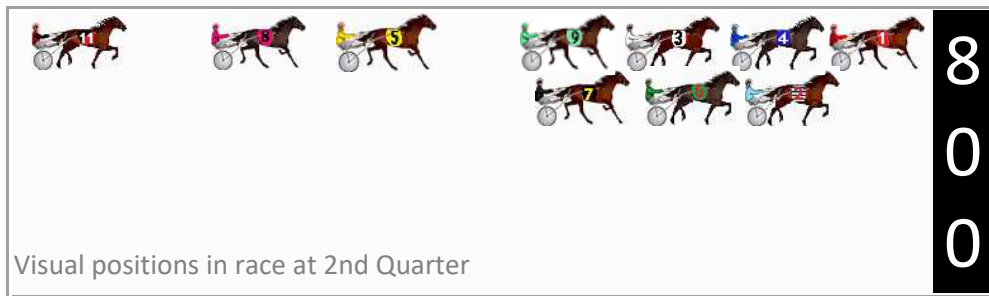

Visual positions in race at 3rd Quarter

Pinjarra Race 8 Distance 2116m

Monday, 1 July 2024

Gross Time: 2:36.20 MileRate: 1:58.30 LeadTime: 39.50s First Qtr: 29.80s Second Qtr: 30.60s Third Qtr: 27.20s Fourth Qtr: 29.10s

DATA TABLE: 800 / 400 Posi's are position from leader and (how wide the horse was at that position)

No	Horse	Plc	Mar	800 Posi	400 Posi	Time	3rd Qtr	4th Qt
7	CODENAME MARCUS	1	0.0m	11.8m (1)	10.0m (1)	2:36.20	27.10s	28.38s
1	LADY VIOLETTA	2	5.5m	0.0m (0)	0.0m (0)	2:36.62	27.19s	29.50s
2	BRONZED	3	5.8m	3.4m (1)	0.0m (1)	2:36.64	26.95s	29.52s
6	BARBADOS	4	6.0m	7.4m (1)	5.6m (1)	2:36.66	27.07s	29.13s
4	IM DRINKINDOUBLES	5	6.4m	4.0m (0)	4.2m (0)	2:36.69	27.21s	29.26s
3	BONSTAR	6	11.1m	8.2m (0)	10.8m (0)	2:37.05	27.38s	29.12s
9	TIGER LOU	7	15.4m	12.4m (0)	15.2m (0)	2:37.38	27.40s	29.11s
8	RODASI	8	39.5m	24.8m (0)	30.4m (1)	2:39.22	27.57s	29.76s
5	LILLY LAGUNA	9	58.6m	19.8m (0)	30.0m (0)	2:40.67	27.85s	31.17s
11	BEAT THE BANK	10	62.7m	40.0m (0)	42.0m (0)	2:40.99	27.29s	30.60s
10	DOURADO	11	100.4m	75.0m (0)	85.0m (0)	2:43.86	27.86s	30.21s

Finish Position and metres gained

First Arrow shows distance gain/loss from 2nd Qtr to 3rd Qtr, Second Arrow shows distance gain/loss from 3rd Qtr to Finish
Blue arrow indicates best gain in these quarters.

Visual positions in race at 2nd Quarter