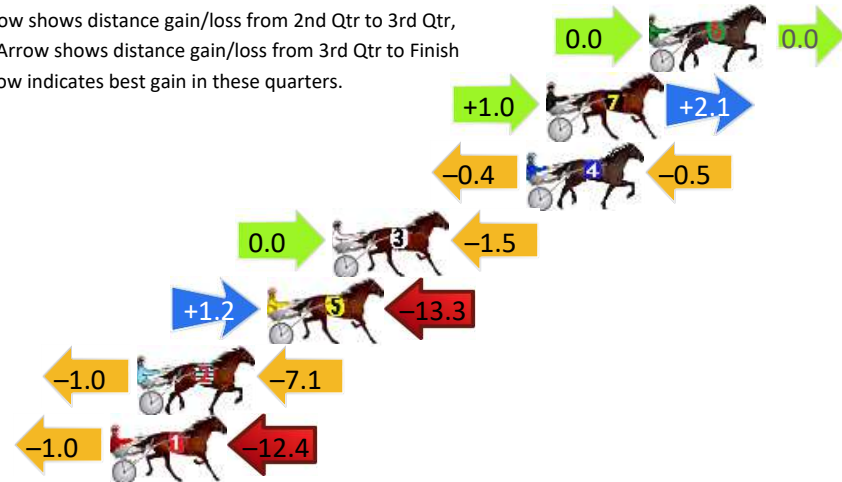

Finish Position and metres gained

First Arrow shows distance gain/loss from 2nd Qtr to 3rd Qtr, Second Arrow shows distance gain/loss from 3rd Qtr to Finish
Blue arrow indicates best gain in these quarters.

Pinjarra Race 6 Distance 2185m

Monday, 1 July 2024

Gross Time: 2:42.00 MileRate: 1:59.30 LeadTime: 43.00s First Qtr: 31.10s Second Qtr: 32.20s Third Qtr: 27.90s Fourth Qtr: 27.80s

DATA TABLE: 800 / 400 Posi's are position from leader and (how wide the horse was at that position)