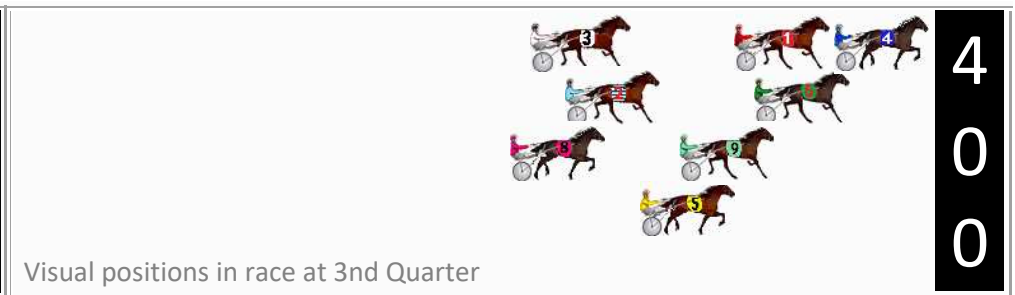

Pinjarra Race 7 Distance 1177m

Monday, 1 July 2024

Gross Time: 1:23.10 MileRate: 1:53.60 LeadTime: 26.40s First Qtr: Second Qtr: Third Qtr: 28.30s Fourth Qtr: 28.40s

DATA TABLE: 800 / 400 Posi's are position from leader and (how wide the horse was at that position)

No	Horse	Plc	Mar	800 Posi	400 Posi	Time	3rd Qtr	4th Qt
4	JINGLING JEWELS	1	0.0m	0.0m (0)	0.0m (0)	1:23.10	28.30s	28.40s
1	GOOD DAY SUNSHINE	2	5.4m	3.8m (0)	4.0m (0)	1:23.50	28.31s	28.50s
9	COLORADO BANNER	3	5.9m	5.8m (1)	6.2m (2)	1:23.54	28.33s	28.38s
3	THE FALCON PRINCE	4	11.6m	12.8m (0)	12.2m (0)	1:23.97	28.26s	28.36s
2	BEALAWYER	5	15.8m	8.2m (0)	10.8m (1)	1:24.28	28.48s	28.75s
5	GO HOME JO	6	17.0m	10.6m (1)	7.8m (3)	1:24.37	28.10s	29.05s
6	FLAMING CULLEN	7	18.5m	1.4m (1)	3.2m (1)	1:24.48	28.42s	29.48s
8	THEYCALL ME STOUGE	8	21.5m	16.4m (1)	13.0m (2)	1:24.70	28.06s	29.00s

Finish Position and metres gained

First Arrow shows distance gain/loss from 2nd Qtr to 3rd Qtr, Second Arrow shows distance gain/loss from 3rd Qtr to Finish
Blue arrow indicates best gain in these quarters.