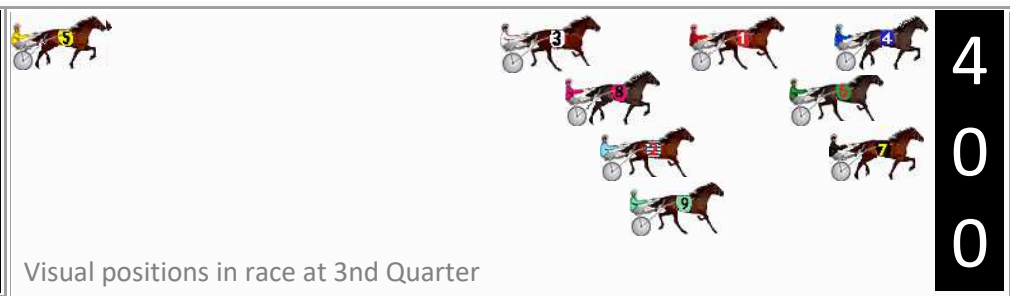

Finish Position and metres gained

First Arrow shows distance gain/loss from 2nd Qtr to 3rd Qtr,
Second Arrow shows distance gain/loss from 3rd Qtr to Finish
Blue arrow indicates best gain in these quarters.

No	Horse	Plc	Mar	800 Posi	400 Posi	Time	3rd Qtr	4th Qt
6	MAJESTIC MARION	1	0.0m	8.4m (1)	1.8m (1)	2:41.90	28.41s	30.66s
9	HOLD THAT GOLD	2	3.3m	18.0m (1)	8.2m (3)	2:42.17	28.18s	30.42s
7	DREAMBIGAIMHIGH	3	3.7m	12.6m (1)	0.2m (2)	2:42.20	27.97s	31.07s
1	MAJESTIC LINE	4	7.6m	4.0m (0)	5.8m (0)	2:42.51	29.03s	30.94s
4	TILTHESUNSETS	5	8.7m	0.0m (0)	0.0m (0)	2:42.60	28.88s	31.47s
2	YOUR KIDDING	6	10.5m	8.2m (0)	9.4m (2)	2:42.75	28.99s	30.88s
3	THE HONOURS	7	28.0m	14.2m (0)	13.4m (0)	2:44.16	28.81s	31.92s
8	SELLUNE	8	38.2m	3.4m (1)	10.8m (1)	2:44.98	29.38s	32.90s
5	THE BEAT	9	72.0m	40.0m (0)	50.0m (0)	2:47.70	29.59s	32.48s
11	PEACHEE	10	128.3m	75.0m (0)	100.0m (0)	2:52.24	30.69s	32.97s
10	ONE OVER DA SON	11	232.7m	175.0m (0)	200.0m (0)	3:00.65	30.68s	33.30s