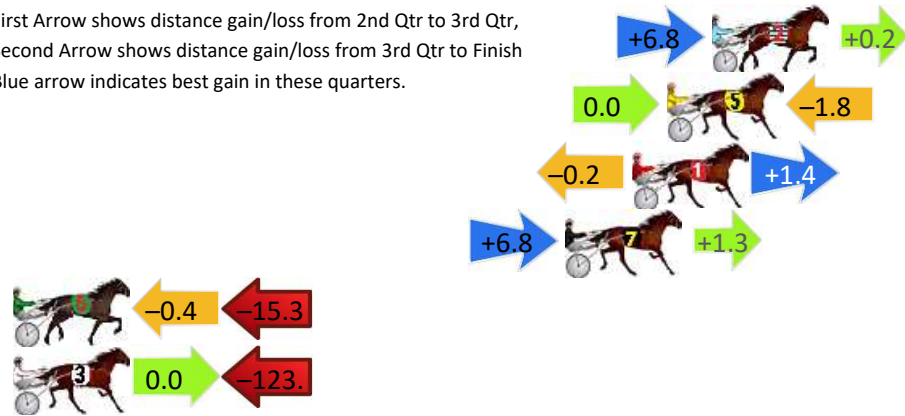

Finish Position and metres gained

First Arrow shows distance gain/loss from 2nd Qtr to 3rd Qtr, Second Arrow shows distance gain/loss from 3rd Qtr to Finish
Blue arrow indicates best gain in these quarters.

800

Visual positions in race at 2nd Quarter

400

Visual positions in race at 3rd Quarter

Pinjarra Race 4 Distance 1684m

Monday, 1 July 2024

Gross Time: 2:03.90 MileRate: 1:58.40 LeadTime: 5.20s First Qtr: 29.80s Second Qtr: 31.50s Third Qtr: 27.90s Fourth Qtr: 29.50s

DATA TABLE: 800 / 400 Posi's are position from leader and (how wide the horse was at that position)

NoHorse	Plc	Mar	800 Posi	400 Posi	Time	3rd Qtr	4th Qt
2 PECUNIOUS	1	0.0m	7.0m (1)	0.2m (1)	2:03.90	27.42s	29.49s
5 BONNE AMOUR	2	1.8m	0.0m (0)	0.0m (0)	2:04.04	27.90s	29.63s
1 RADIANT BAY	3	3.2m	4.4m (0)	4.6m (0)	2:04.15	27.92s	29.40s
7 DISPATCHER	4	5.9m	14.0m (0)	7.2m (1)	2:04.36	27.42s	29.40s
6 YANKEEDELIGHT	5	31.3m	15.6m (1)	16.0m (0)	2:06.32	27.90s	30.62s
3 SUGAR BOO	6	132.6m	9.4m (0)	9.4m (0)	2:14.15	27.65s	38.54s

Finish Position and metres gained

First Arrow shows distance gain/loss from 2nd Qtr to 3rd Qtr, Second Arrow shows distance gain/loss from 3rd Qtr to Finish. Blue arrow indicates best gain in these quarters.