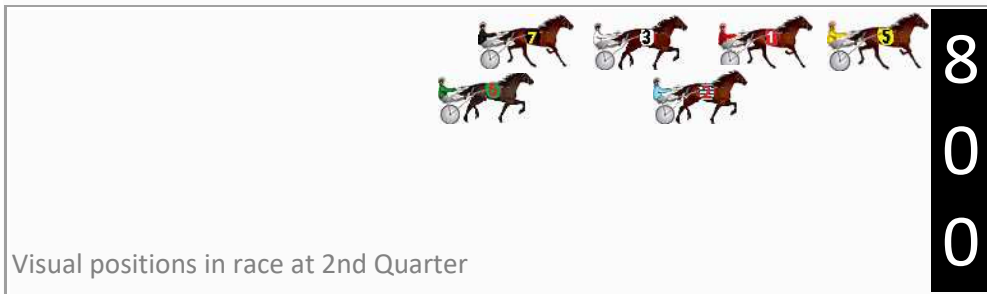

Finish Position and metres gained

First Arrow shows distance gain/loss from 2nd Qtr to 3rd Qtr, Second Arrow shows distance gain/loss from 3rd Qtr to Finish
Blue arrow indicates best gain in these quarters.

DATA TABLE: 800 / 400 Posi's are position from leader and (how wide the horse was at that position)

NoHorse	Plc	Mar	800 Posi	400 Posi	Time	3rd Qtr	4th Qt
2 PECUNIOUS	1	0.0m	7.0m (1)	0.2m (1)	2:03.90	27.42s	29.49s
5 BONNE AMOUR	2	1.8m	0.0m (0)	0.0m (0)	2:04.04	27.90s	29.63s
1 RADIANT BAY	3	3.2m	4.4m (0)	4.6m (0)	2:04.15	27.92s	29.40s
7 DISPATCHER	4	5.9m	14.0m (0)	7.2m (1)	2:04.36	27.42s	29.40s
6 YANKEEDELIGHT	5	31.3m	15.6m (1)	16.0m (0)	2:06.32	27.90s	30.62s
3 SUGAR BOO	6	132.6m	9.4m (0)	9.4m (0)	2:14.15	27.65s	38.54s

Finish Position and metres gained

First Arrow shows distance gain/loss from 2nd Qtr to 3rd Qtr, Second Arrow shows distance gain/loss from 3rd Qtr to Finish. Blue arrow indicates best gain in these quarters.