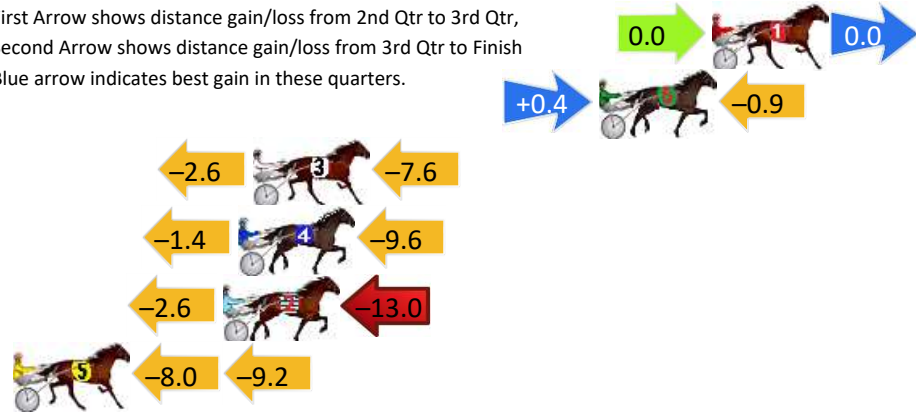

Pinjarra Race 1 Distance 1684m

Monday, 1 July 2024

Gross Time: 2:01.70 MileRate: 1:56.30 LeadTime: 5.30s First Qtr: 29.40s Second Qtr: 31.40s Third Qtr: 28.10s Fourth Qtr: 27.50s

DATA TABLE: 800 / 400 Posi's are position from leader and (how wide the horse was at that position)

Finish Position and metres gained

First Arrow shows distance gain/loss from 2nd Qtr to 3rd Qtr,
Second Arrow shows distance gain/loss from 3rd Qtr to Finish
Blue arrow indicates best gain in these quarters.