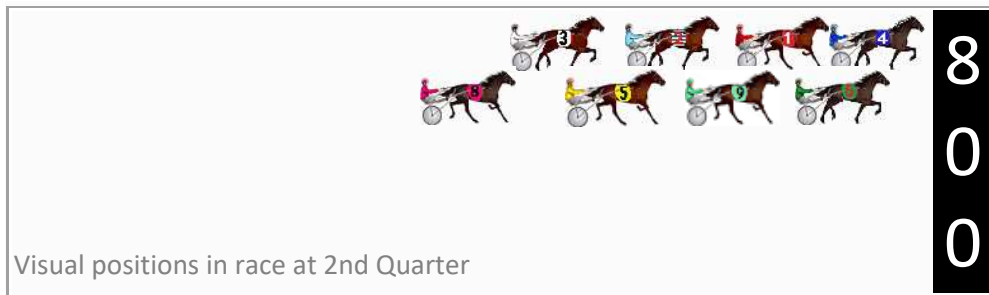

Pinjarra Race 7 Distance 1177m

Monday, 1 July 2024

Gross Time: 1:23.10 MileRate: 1:53.60 LeadTime: 26.40s First Qtr: Second Qtr: Third Qtr: 28.30s Fourth Qtr: 28.40s

DATA TABLE: 800 / 400 Posi's are position from leader and (how wide the horse was at that position)

No	Horse	Plc	Mar	800 Posi	400 Posi	Time	3rd Qtr	4th Qt
4	JINGLING JEWELS	1	0.0m	0.0m (0)	0.0m (0)	1:23.10	28.30s	28.40s
1	GOOD DAY SUNSHINE	2	5.4m	3.8m (0)	4.0m (0)	1:23.50	28.31s	28.50s
9	COLORADO BANNER	3	5.9m	5.8m (1)	6.2m (2)	1:23.54	28.33s	28.38s
3	THE FALCON PRINCE	4	11.6m	12.8m (0)	12.2m (0)	1:23.97	28.26s	28.36s
2	BEALAWYER	5	15.8m	8.2m (0)	10.8m (1)	1:24.28	28.48s	28.75s
5	GO HOME JO	6	17.0m	10.6m (1)	7.8m (3)	1:24.37	28.10s	29.05s
6	FLAMING CULLEN	7	18.5m	1.4m (1)	3.2m (1)	1:24.48	28.42s	29.48s
8	THEYCALL ME STOUGE	8	21.5m	16.4m (1)	13.0m (2)	1:24.70	28.06s	29.00s

Finish Position and metres gained

First Arrow shows distance gain/loss from 2nd Qtr to 3rd Qtr, Second Arrow shows distance gain/loss from 3rd Qtr to Finish
Blue arrow indicates best gain in these quarters.