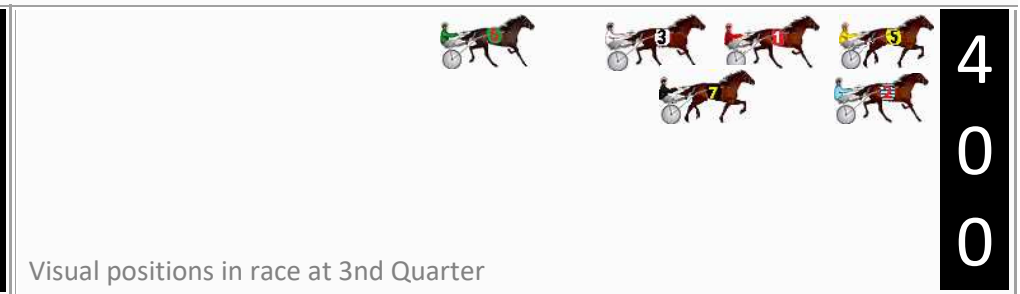

Pinjarra Race 4 Distance 1684m

Monday, 1 July 2024

Gross Time: 2:03.90 MileRate: 1:58.40 LeadTime: 5.20s First Qtr: 29.80s Second Qtr: 31.50s Third Qtr: 27.90s Fourth Qtr: 29.50s

DATA TABLE: 800 / 400 Posi's are position from leader and (how wide the horse was at that position)

NoHorse	Plc	Mar	800 Posi	400 Posi	Time	3rd Qtr	4th Qt
2 PECUNIOUS	1	0.0m	7.0m (1)	0.2m (1)	2:03.90	27.42s	29.49s
5 BONNE AMOUR	2	1.8m	0.0m (0)	0.0m (0)	2:04.04	27.90s	29.63s
1 RADIANT BAY	3	3.2m	4.4m (0)	4.6m (0)	2:04.15	27.92s	29.40s
7 DISPATCHER	4	5.9m	14.0m (0)	7.2m (1)	2:04.36	27.42s	29.40s
6 YANKEEDELIGHT	5	31.3m	15.6m (1)	16.0m (0)	2:06.32	27.90s	30.62s
3 SUGAR BOO	6	132.6m	9.4m (0)	9.4m (0)	2:14.15	27.65s	38.54s

Finish Position and metres gained

First Arrow shows distance gain/loss from 2nd Qtr to 3rd Qtr, Second Arrow shows distance gain/loss from 3rd Qtr to Finish. Blue arrow indicates best gain in these quarters.