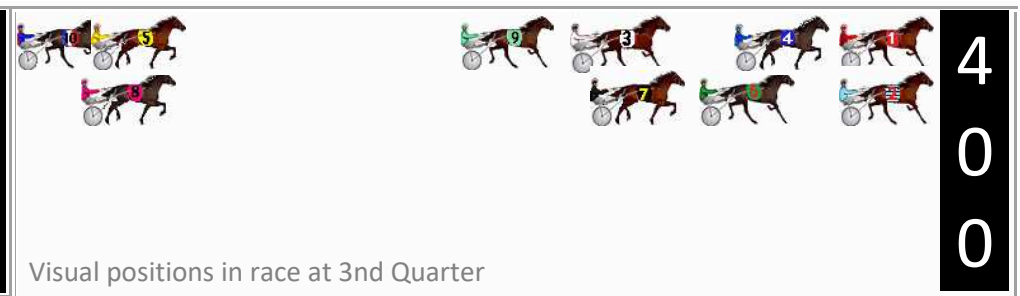

Visual positions in race at 3rd Quarter