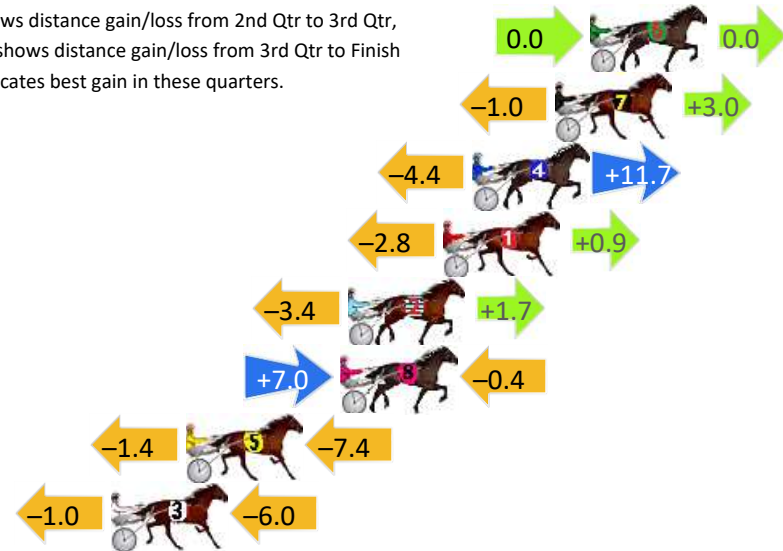

Finish Position and metres gained

First Arrow shows distance gain/loss from 2nd Qtr to 3rd Qtr, Second Arrow shows distance gain/loss from 3rd Qtr to Finish. Blue arrow indicates best gain in these quarters.

Pinjarra Race 5 Distance 1177m

Monday, 1 July 2024

Gross Time: 1:23.60 MileRate: 1:54.30 LeadTime: 27.00s First Qtr: Second Qtr: Third Qtr: 27.90s Fourth Qtr: 28.70s

DATA TABLE: 800 / 400 Posi's are position from leader and (how wide the horse was at that position)

Finish Position and metres gained

First Arrow shows distance gain/loss from 2nd Qtr to 3rd Qtr, Second Arrow shows distance gain/loss from 3rd Qtr to Finish
Blue arrow indicates best gain in these quarters.