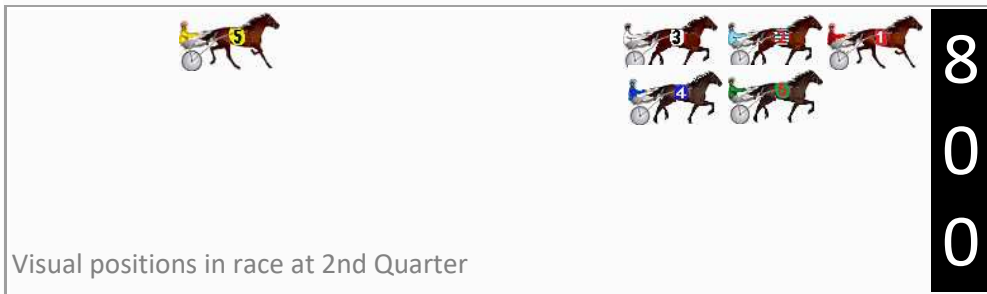

NoHorse	Plc	Mar	800 Posi	400 Posi	Time	3rd Qtr	4th Qt
1 IM MASSIMO	1	0.0m	0.0m (0)	0.0m (0)	2:01.70	28.10s	27.50s
6 CAPTAIN SAID SO	2	4.5m	4.0m (1)	3.6m (1)	2:02.03	28.07s	27.56s
3 MAJOR DISCO	3	18.4m	8.2m (0)	10.8m (0)	2:03.03	28.29s	28.02s
4 MONEY WELL SPENT	4	19.0m	8.0m (1)	9.4m (1)	2:03.07	28.20s	28.16s
2 THE RIZZLER	5	19.6m	4.0m (0)	6.6m (0)	2:03.12	28.29s	28.39s
5 HOLD THE AMMO	6	43.2m	26.0m (0)	34.0m (0)	2:04.83	28.66s	28.13s

Finish Position and metres gained

First Arrow shows distance gain/loss from 2nd Qtr to 3rd Qtr,
Second Arrow shows distance gain/loss from 3rd Qtr to Finish
Blue arrow indicates best gain in these quarters.