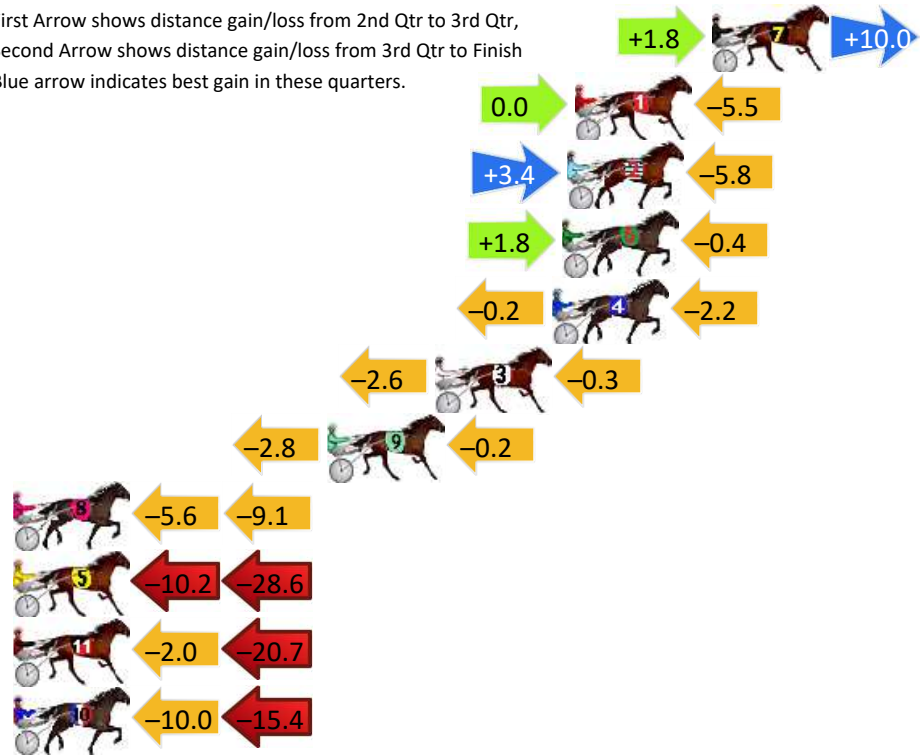

Finish Position and metres gained

First Arrow shows distance gain/loss from 2nd Qtr to 3rd Qtr, Second Arrow shows distance gain/loss from 3rd Qtr to Finish
Blue arrow indicates best gain in these quarters.

Pinjarra Race 8 Distance 2116m

Monday, 1 July 2024

Gross Time: 2:36.20 MileRate: 1:58.30 LeadTime: 39.50s First Qtr: 29.80s Second Qtr: 30.60s Third Qtr: 27.20s Fourth Qtr: 29.10s

DATA TABLE: 800 / 400 Posi's are position from leader and (how wide the horse was at that position)