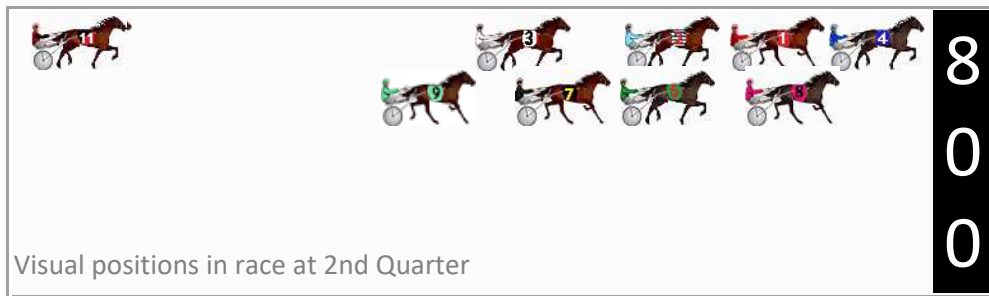

Finish Position and metres gained

First Arrow shows distance gain/loss from 2nd Qtr to 3rd Qtr,
Second Arrow shows distance gain/loss from 3rd Qtr to Finish
Blue arrow indicates best gain in these quarters.

No	Horse	Plc	Mar	800 Posi	400 Posi	Time	3rd Qtr	4th Qt
6	MAJESTIC MARION	1	0.0m	8.4m (1)	1.8m (1)	2:41.90	28.41s	30.66s
9	HOLD THAT GOLD	2	3.3m	18.0m (1)	8.2m (3)	2:42.17	28.18s	30.42s
7	DREAMBIGAIMHIGH	3	3.7m	12.6m (1)	0.2m (2)	2:42.20	27.97s	31.07s
1	MAJESTIC LINE	4	7.6m	4.0m (0)	5.8m (0)	2:42.51	29.03s	30.94s
4	TILTHESUNSETS	5	8.7m	0.0m (0)	0.0m (0)	2:42.60	28.88s	31.47s
2	YOUR KIDDING	6	10.5m	8.2m (0)	9.4m (2)	2:42.75	28.99s	30.88s
3	THE HONOURS	7	28.0m	14.2m (0)	13.4m (0)	2:44.16	28.81s	31.92s
8	SELLUNE	8	38.2m	3.4m (1)	10.8m (1)	2:44.98	29.38s	32.90s
5	THE BEAT	9	72.0m	40.0m (0)	50.0m (0)	2:47.70	29.59s	32.48s
11	PEACHEE	10	128.3m	75.0m (0)	100.0m (0)	2:52.24	30.69s	32.97s
10	ONE OVER DA SON	11	232.7m	175.0m (0)	200.0m (0)	3:00.65	30.68s	33.30s