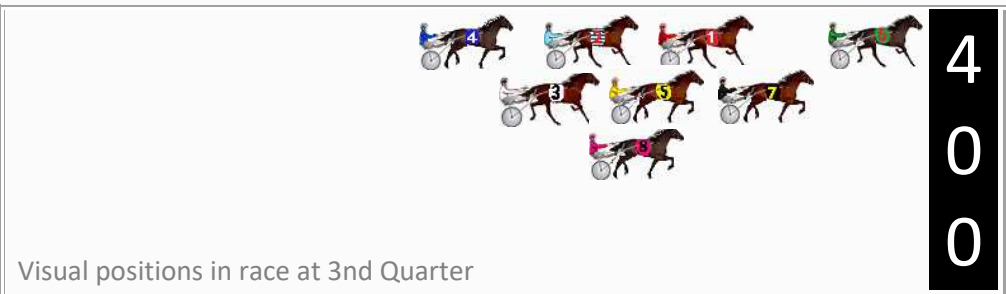

Pinjarra Race 5 Distance 1177m

Monday, 1 July 2024

Gross Time: 1:23.60 MileRate: 1:54.30 LeadTime: 27.00s First Qtr: Second Qtr: Third Qtr: 27.90s Fourth Qtr: 28.70s

DATA TABLE: 800 / 400 Posi's are position from leader and (how wide the horse was at that position)

No	Horse	Plc	Mar	800 Posi	400 Posi	Time	3rd Qtr	4th Qt
6	MISTER KOPA	1	0.0m	0.0m (0)	0.0m (0)	1:23.60	27.90s	28.70s
7	YANKIE KEV	2	1.4m	3.4m (1)	4.4m (1)	1:23.71	27.97s	28.49s
4	RECOVER LOVER	3	4.7m	12.0m (0)	16.4m (0)	1:23.95	28.22s	27.87s
1	IMAHERO	4	5.9m	4.0m (0)	6.8m (0)	1:24.04	28.10s	28.64s
2	ASHIMA	5	9.7m	8.0m (0)	11.4m (0)	1:24.33	28.14s	28.58s
8	DREAM CONTROL	6	10.0m	16.6m (1)	9.6m (2)	1:24.35	27.41s	28.73s
5	TIMES TICKIN	7	16.2m	7.4m (1)	8.8m (1)	1:24.82	27.99s	29.23s
3	ALTA EGO	8	19.2m	12.2m (1)	13.2m (1)	1:25.05	27.96s	29.13s

Finish Position and metres gained

First Arrow shows distance gain/loss from 2nd Qtr to 3rd Qtr, Second Arrow shows distance gain/loss from 3rd Qtr to Finish
Blue arrow indicates best gain in these quarters.