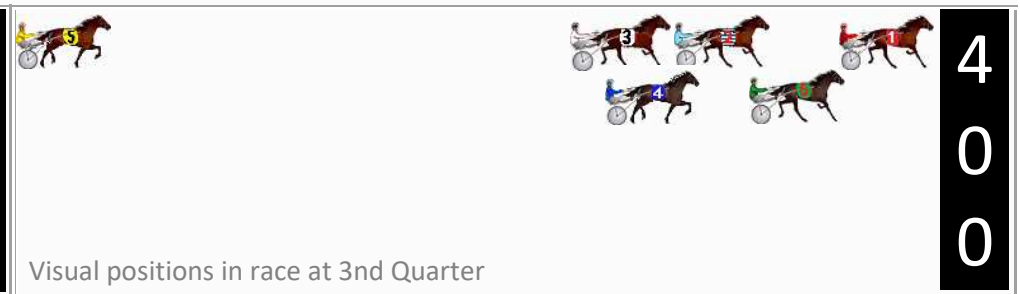

NoHorse	Plc	Mar	800 Posi	400 Posi	Time	3rd Qtr	4th Qt
1 IM MASSIMO	1	0.0m	0.0m (0)	0.0m (0)	2:01.70	28.10s	27.50s
6 CAPTAIN SAID SO	2	4.5m	4.0m (1)	3.6m (1)	2:02.03	28.07s	27.56s
3 MAJOR DISCO	3	18.4m	8.2m (0)	10.8m (0)	2:03.03	28.29s	28.02s
4 MONEY WELL SPENT	4	19.0m	8.0m (1)	9.4m (1)	2:03.07	28.20s	28.16s
2 THE RIZZLER	5	19.6m	4.0m (0)	6.6m (0)	2:03.12	28.29s	28.39s
5 HOLD THE AMMO	6	43.2m	26.0m (0)	34.0m (0)	2:04.83	28.66s	28.13s

Finish Position and metres gained

First Arrow shows distance gain/loss from 2nd Qtr to 3rd Qtr,
Second Arrow shows distance gain/loss from 3rd Qtr to Finish
Blue arrow indicates best gain in these quarters.