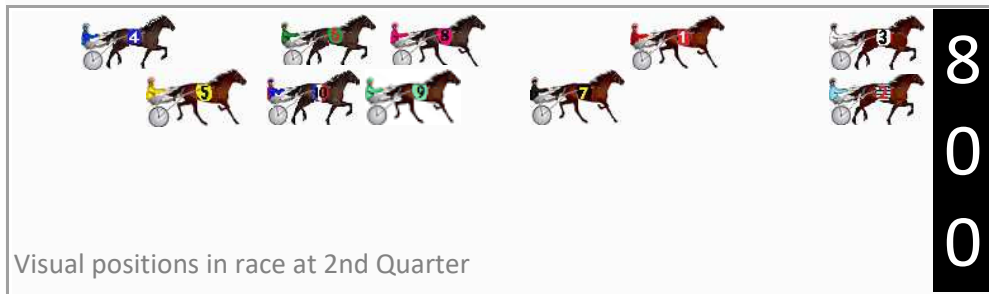

## Finish Position and metres gained

First Arrow shows distance gain/loss from 2nd Qtr to 3rd Qtr, Second Arrow shows distance gain/loss from 3rd Qtr to Finish  
Blue arrow indicates best gain in these quarters.