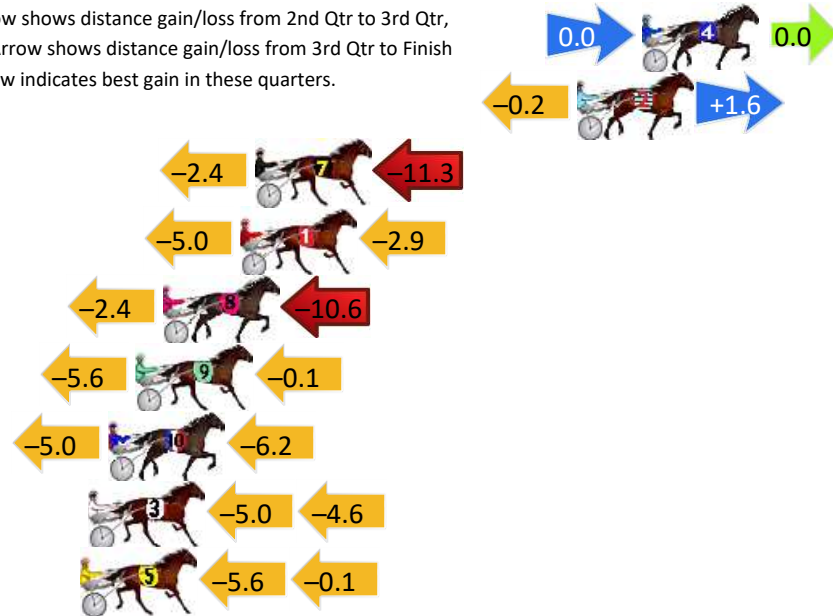

Northam Race 9 Distance 2190m

Tuesday, 25 June 2024

Gross Time: 2:45.30 MileRate: 2:01.50 LeadTime: 45.60s First Qtr: 31.40s Second Qtr: 30.40s Third Qtr: 28.30s Fourth Qtr: 29.60s

DATA TABLE: 800 / 400 Posi's are position from leader and (how wide the horse was at that position)

No	Horse	Plc	Mar	800 Posi	400 Posi	Time	3rd Qtr	4th Qt
4	PUSHBUTTON ROCK	1	0.0m	0.0m (0)	0.0m (0)	2:45.30	28.30s	29.60s
2	TORREVEAN PINKY	2	2.6m	4.0m (0)	4.2m (0)	2:45.50	28.32s	29.48s
7	PECUNIOUS	3	15.5m	1.8m (1)	4.2m (1)	2:46.50	28.45s	30.43s
1	MUMMAS LITTLE STAR	4	16.1m	8.2m (0)	13.2m (0)	2:46.55	28.66s	29.81s
8	JUST ALL STYLE	5	19.2m	6.2m (1)	8.6m (1)	2:46.79	28.46s	30.38s
9	SYNCOPATION	6	20.3m	14.6m (1)	20.2m (1)	2:46.88	28.70s	29.61s
10	SIMPLYTHEBEST	7	21.4m	10.2m (1)	15.2m (1)	2:46.96	28.65s	30.06s
3	ROSE TO FAME	8	22.2m	12.6m (0)	17.6m (0)	2:47.02	28.65s	29.94s
5	SHES A DACTYL	9	22.5m	16.8m (0)	22.4m (0)	2:47.05	28.70s	29.61s

Finish Position and metres gained

First Arrow shows distance gain/loss from 2nd Qtr to 3rd Qtr, Second Arrow shows distance gain/loss from 3rd Qtr to Finish Blue arrow indicates best gain in these quarters.

800

Visual positions in race at 2nd Quarter