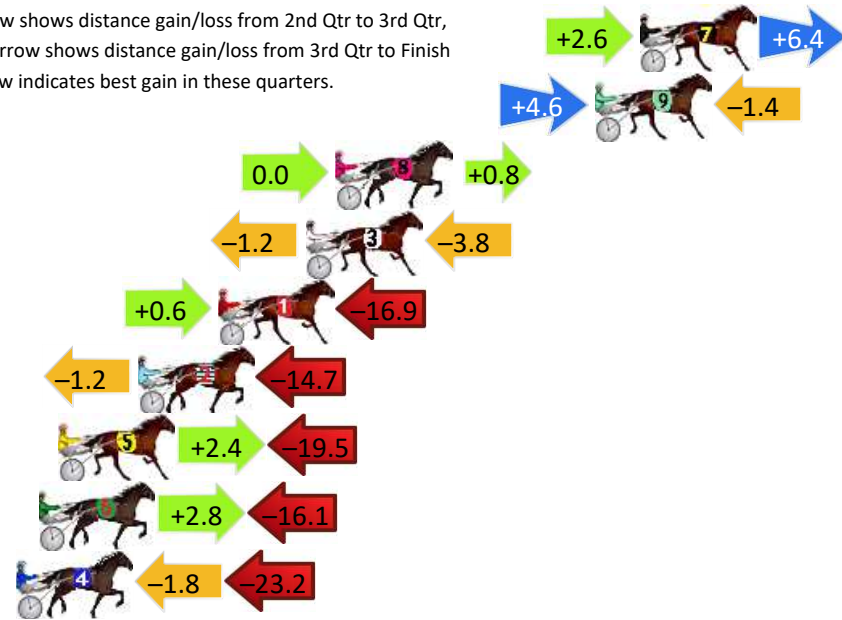

## Finish Position and metres gained

First Arrow shows distance gain/loss from 2nd Qtr to 3rd Qtr, Second Arrow shows distance gain/loss from 3rd Qtr to Finish  
Blue arrow indicates best gain in these quarters.

800

Visual positions in race at 2nd Quarter

400

Visual positions in race at 3rd Quarter

NoHorse	Plc	Mar	800 Posi	400 Posi	Time	3rd Qtr	4th Qt
7 WORLDS ABOVE	1	0.0m	9.0m (0)	6.4m (0)	2:44.10	28.41s	27.95s
9 COVERNOTE	2	1.8m	5.0m (0)	0.4m (0)	2:44.23	28.27s	28.50s
8 ELLIEGOZOOM	3	12.2m	13.0m (0)	13.0m (0)	2:45.01	28.60s	28.34s
3 JAMIE KIM	4	13.4m	8.4m (1)	9.6m (1)	2:45.10	28.69s	28.67s
1 SPUDMEISTER	5	16.9m	0.6m (0)	0.0m (1)	2:45.36	28.56s	29.59s
2 SOHO CONFIDENTIAL	6	20.1m	4.2m (1)	5.4m (1)	2:45.60	28.69s	29.44s
5 TORREVEAN VELOCE	7	23.3m	6.2m (2)	3.8m (3)	2:45.84	28.43s	29.78s
6 SHES A MARE	8	24.1m	10.8m (2)	8.0m (2)	2:45.90	28.41s	29.54s
4 SONIC CHIP	9	25.0m	0.0m (1)	1.8m (2)	2:45.97	28.73s	30.04s