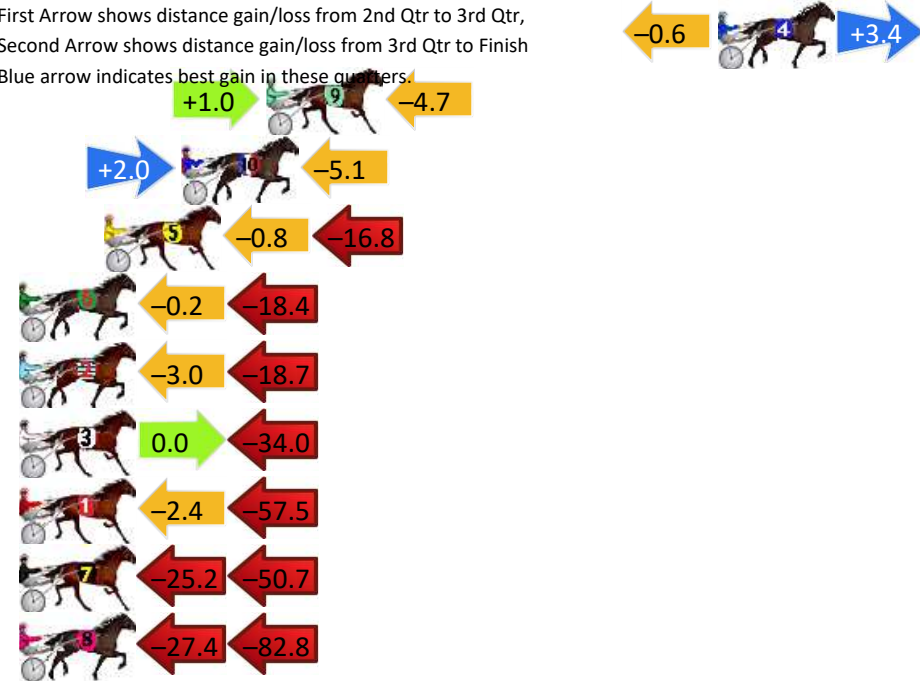

## Finish Position and metres gained

First Arrow shows distance gain/loss from 2nd Qtr to 3rd Qtr, Second Arrow shows distance gain/loss from 3rd Qtr to Finish  
Blue arrow indicates best gain in these quarters.

# Northam Race 8 Distance 2190m

Tuesday, 25 June 2024

Gross Time: 2:43.20 MileRate: 2:00.00 LeadTime: 42.80s First Qtr: 30.70s Second Qtr: 29.00s Third Qtr: 30.40s Fourth Qtr: 30.30s

DATA TABLE: 800 / 400 Posi's are position from leader and (how wide the horse was at that position)

No	Horse	Plc	Mar	800 Posi	400 Posi	Time	3rd Qtr	4th Qt
4	LADY VALASCA	1	0.0m	2.8m (1)	3.4m (1)	2:43.20	30.44s	30.04s
9	DWAYNE	2	18.1m	14.4m (0)	13.4m (2)	2:44.64	30.33s	30.65s
10	ADDA PARIS	3	21.5m	18.4m (0)	16.4m (1)	2:44.91	30.25s	30.68s
5	RISING SPIRIT	4	24.6m	7.0m (1)	7.8m (1)	2:45.15	30.46s	31.57s
6	COHLIN	5	30.4m	11.8m (1)	12.0m (1)	2:45.61	30.42s	31.69s
2	TRUNKY FETCH	6	31.3m	9.6m (0)	12.6m (0)	2:45.68	30.63s	31.71s
3	CAPRICORN JOE	7	34.0m	0.0m (0)	0.0m (0)	2:45.90	30.40s	32.86s
1	WHOZ THIS	8	65.3m	5.4m (0)	7.8m (0)	2:48.38	30.59s	34.63s
7	ALEXANDRA THEGREAT	9	100.7m	24.8m (0)	50.0m (0)	2:51.19	32.31s	34.12s
8	HILO LOUISA	10	127.8m	17.6m (1)	45.0m (0)	2:53.34	32.48s	36.54s

## Finish Position and metres gained

First Arrow shows distance gain/loss from 2nd Qtr to 3rd Qtr, Second Arrow shows distance gain/loss from 3rd Qtr to Finish  
Blue arrow indicates best gain in these quarters