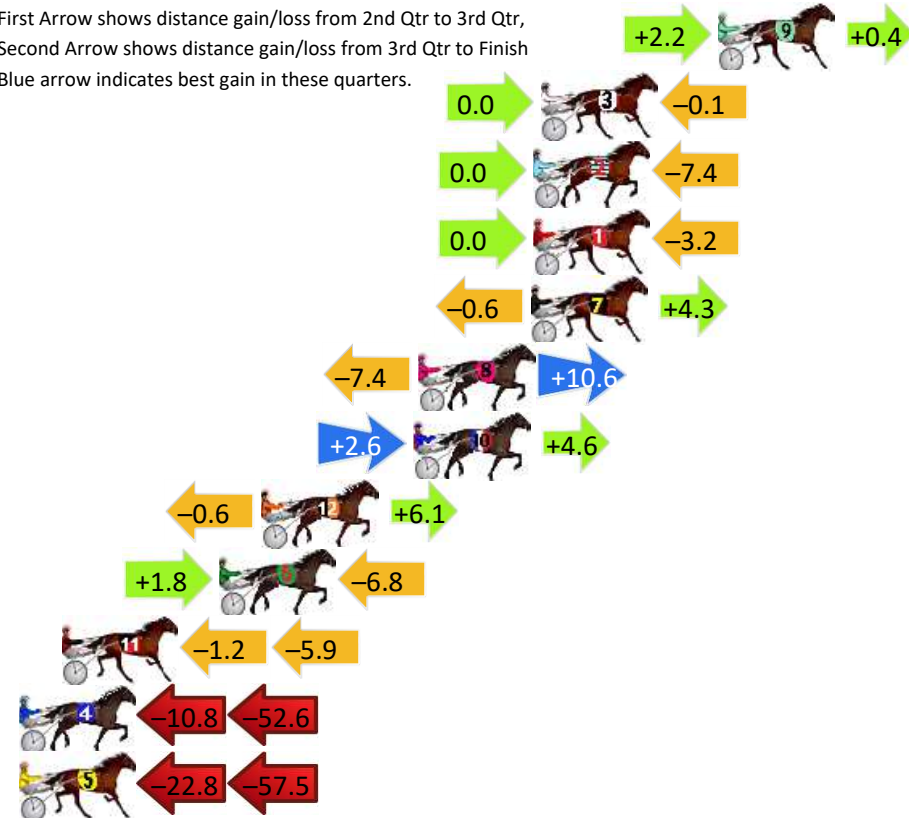

Northam Race 7 Distance 2150m

Tuesday, 25 June 2024

Gross Time: 2:42.50 MileRate: 1:59.90 LeadTime: 42.80s First Qtr: 30.40s Second Qtr: 29.60s Third Qtr: 29.30s Fourth Qtr: 30.40s

DATA TABLE: 800 / 400 Posi's are position from leader and (how wide the horse was at that position)

No	Horse	Plc	Mar	800 Posi	400 Posi	Time	3rd Qtr	4th Qt
9	CALIENTE	1	0.0m	2.6m (1)	0.4m (1)	2:42.50	29.14s	30.37s
3	VELVET SHADOW	2	7.1m	7.0m (1)	7.0m (1)	2:43.06	29.30s	30.41s
2	YOUR GRACE	3	7.4m	0.0m (0)	0.0m (0)	2:43.09	29.29s	30.96s
1	DELIGHTABLE	4	7.4m	4.2m (0)	4.2m (0)	2:43.09	29.30s	30.64s
7	SWANBOURNE SPUNK	5	7.5m	11.2m (1)	11.8m (0)	2:43.10	29.35s	30.08s
8	GOTA GOOD WARHOL	6	12.0m	15.2m (0)	22.6m (1)	2:43.45	29.86s	29.60s
10	RUSINOL	7	12.2m	19.4m (0)	16.8m (0)	2:43.47	29.11s	30.05s
12	ISAIDBOO	8	18.3m	23.8m (0)	24.4m (2)	2:43.96	29.35s	29.94s
6	GOODONYA MATE	9	20.0m	15.0m (1)	13.2m (1)	2:44.09	29.16s	30.91s
11	FORSURE	10	26.3m	19.2m (1)	20.4m (2)	2:44.59	29.38s	30.85s
4	QUEEN OF STARS	11	73.8m	10.4m (0)	21.2m (0)	2:48.37	30.03s	34.38s
5	SIR BELVEDERE	12	89.5m	9.2m (2)	32.0m (1)	2:49.62	30.91s	34.75s

Finish Position and metres gained

First Arrow shows distance gain/loss from 2nd Qtr to 3rd Qtr, Second Arrow shows distance gain/loss from 3rd Qtr to Finish
Blue arrow indicates best gain in these quarters.

800