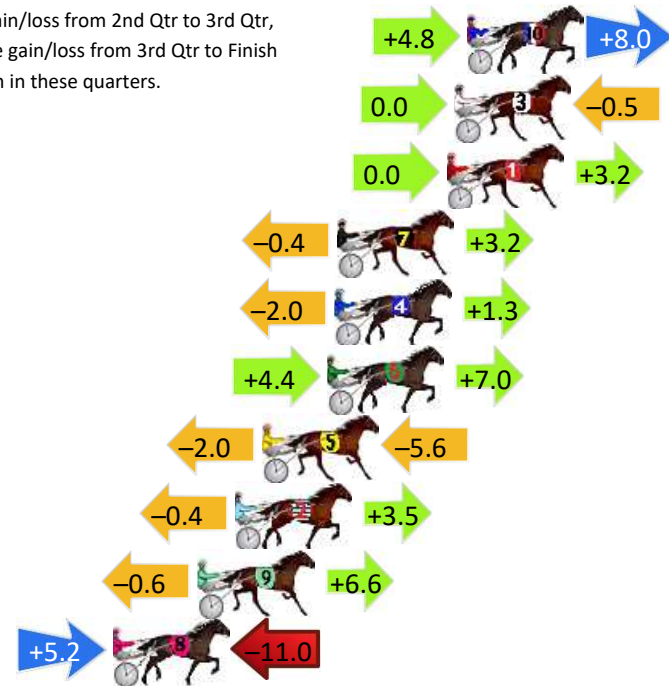

## Finish Position and metres gained

First Arrow shows distance gain/loss from 2nd Qtr to 3rd Qtr, Second Arrow shows distance gain/loss from 3rd Qtr to Finish  
Blue arrow indicates best gain in these quarters.

800

Visual positions in race at 2nd Quarter

400

Visual positions in race at 3rd Quarter

# Northam Race 6 Distance 2190m

Tuesday, 25 June 2024

Gross Time: 2:43.80 MileRate: 2:00.40 LeadTime: 44.10s First Qtr: 31.50s Second Qtr: 30.60s Third Qtr: 29.10s Fourth Qtr: 28.50s

DATA TABLE: 800 / 400 Posi's are position from leader and (how wide the horse was at that position)

## Finish Position and metres gained

First Arrow shows distance gain/loss from 2nd Qtr to 3rd Qtr, Second Arrow shows distance gain/loss from 3rd Qtr to Finish. Blue arrow indicates best gain in these quarters.