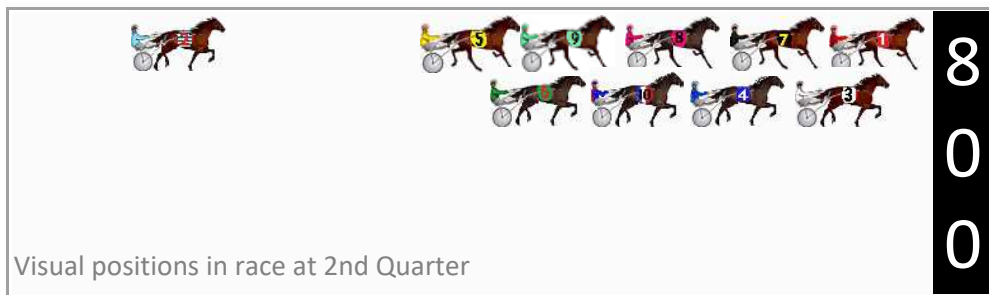

800

Visual positions in race at 2nd Quarter

400

Visual positions in race at 3rd Quarter

## Finish Position and metres gained

First Arrow shows distance gain/loss from 2nd Qtr to 3rd Qtr, Second Arrow shows distance gain/loss from 3rd Qtr to Finish  
Blue arrow indicates best gain in these quarters.