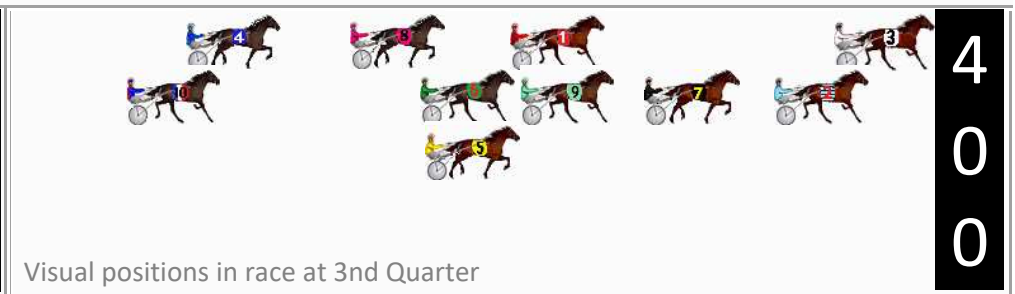

## Finish Position and metres gained

First Arrow shows distance gain/loss from 2nd Qtr to 3rd Qtr, Second Arrow shows distance gain/loss from 3rd Qtr to Finish  
Blue arrow indicates best gain in these quarters.