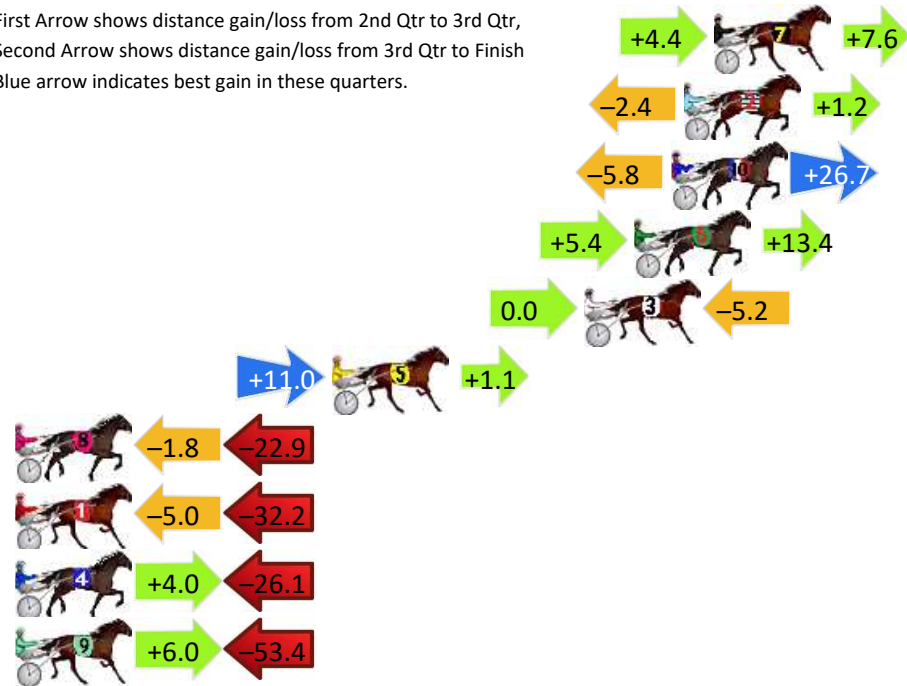

## Finish Position and metres gained

First Arrow shows distance gain/loss from 2nd Qtr to 3rd Qtr, Second Arrow shows distance gain/loss from 3rd Qtr to Finish  
Blue arrow indicates best gain in these quarters.