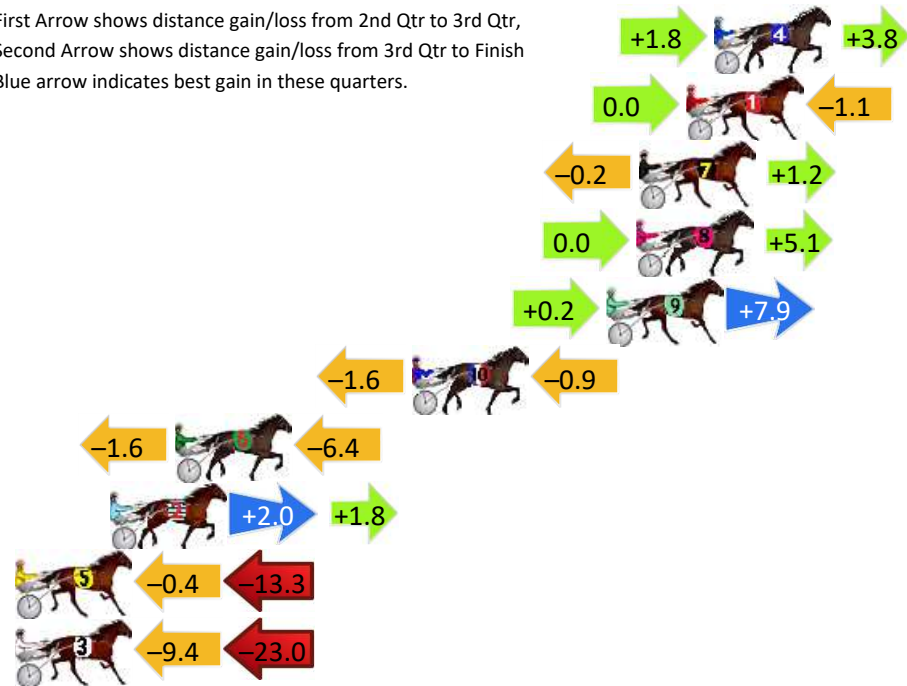

## Finish Position and metres gained

First Arrow shows distance gain/loss from 2nd Qtr to 3rd Qtr, Second Arrow shows distance gain/loss from 3rd Qtr to Finish  
Blue arrow indicates best gain in these quarters.

800

Visual positions in race at 2nd Quarter

400

Visual positions in race at 3rd Quarter

No	Horse	Plc	Mar	800 Posi	400 Posi	Time	3rd Qtr	4th Qt
4	MAJIC BAY	1	0.0m	5.6m (1)	3.8m (1)	2:41.60	28.57s	28.63s
1	SEAGRASS	2	1.1m	0.0m (0)	0.0m (0)	2:41.68	28.70s	28.98s
7	COURAGE OF LOMBO	3	3.0m	4.0m (0)	4.2m (0)	2:41.83	28.71s	28.81s
8	IL BANDITO	4	3.1m	8.2m (0)	8.2m (0)	2:41.84	28.70s	28.53s
9	ZUEDE	5	4.3m	12.4m (0)	12.2m (0)	2:41.93	28.69s	28.33s
10	ELLUCIFER	6	12.1m	9.6m (1)	11.2m (2)	2:42.52	28.81s	28.96s
6	KRAKKA LIGHTNING	7	21.6m	13.6m (1)	15.2m (2)	2:43.24	28.81s	29.36s
2	ITS JUSTA SHOTAWAY	8	24.2m	28.0m (0)	26.0m (0)	2:43.44	28.56s	28.77s
5	PETER ROMEO	9	30.1m	16.4m (0)	16.8m (0)	2:43.88	28.73s	29.86s
3	JOLTED CHARM	10	33.8m	1.4m (1)	10.8m (1)	2:44.16	29.37s	30.55s