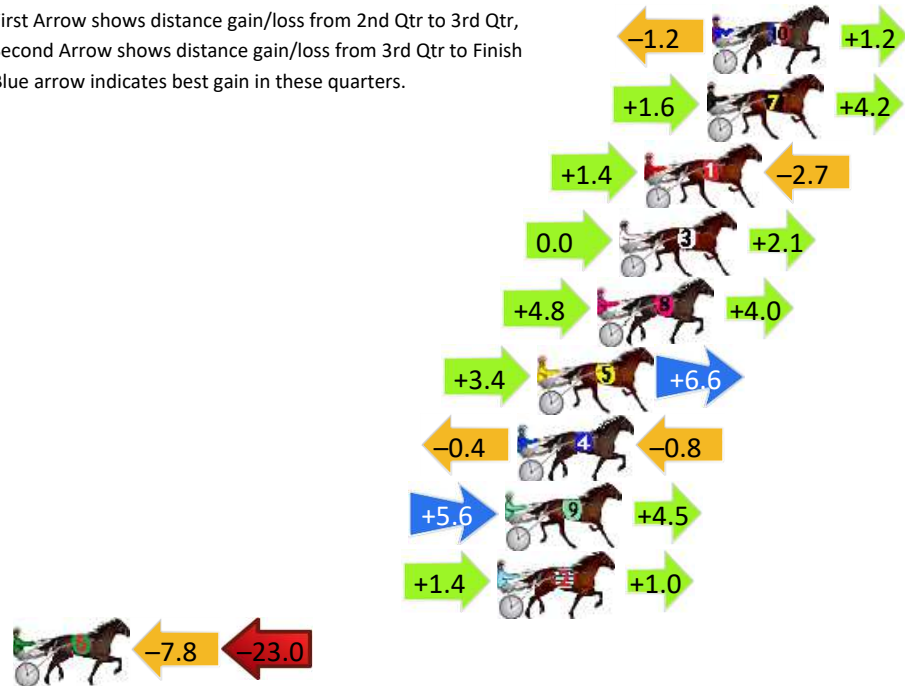

Northam Race 5 Distance 2190m

Tuesday, 25 June 2024

Gross Time: 2:45.30 MileRate: 2:01.50 LeadTime: 46.10s First Qtr: 31.40s Second Qtr: 29.30s Third Qtr: 29.30s Fourth Qtr: 29.20s

DATA TABLE: 800 / 400 Posi's are position from leader and (how wide the horse was at that position)

No	Horse	Plc	Mar	800 Posi	400 Posi	Time	3rd Qtr	4th Qt
10	EYE BETTER	1	0.0m	0.0m (1)	1.2m (1)	2:45.30	29.39s	29.11s
7	BREWERY LANE	2	0.2m	6.0m (0)	4.4m (0)	2:45.32	29.18s	28.90s
1	AMERICAN MONARCH	3	2.7m	1.4m (0)	0.0m (0)	2:45.51	29.20s	29.40s
3	BEYOND BLING	4	3.7m	5.8m (1)	5.8m (1)	2:45.58	29.30s	29.05s
8	SHEHADI	5	4.6m	13.4m (0)	8.6m (0)	2:45.65	28.95s	28.91s
5	SOHO GIGOLO	6	7.0m	17.0m (1)	13.6m (1)	2:45.84	29.05s	28.72s
4	JOHNNY LOMBO	7	7.8m	6.6m (2)	7.0m (3)	2:45.90	29.33s	29.26s
9	THE RIGHTEOUS	8	8.3m	18.4m (0)	12.8m (0)	2:45.94	28.89s	28.87s
2	TIGER LOU	9	8.6m	11.0m (1)	9.6m (1)	2:45.96	29.20s	29.13s
6	JUSTLIKE TURBO	10	32.4m	1.6m (2)	9.4m (2)	2:47.78	29.87s	30.87s

Finish Position and metres gained

First Arrow shows distance gain/loss from 2nd Qtr to 3rd Qtr, Second Arrow shows distance gain/loss from 3rd Qtr to Finish
Blue arrow indicates best gain in these quarters.

800

Visual positions in race at 2nd Quarter