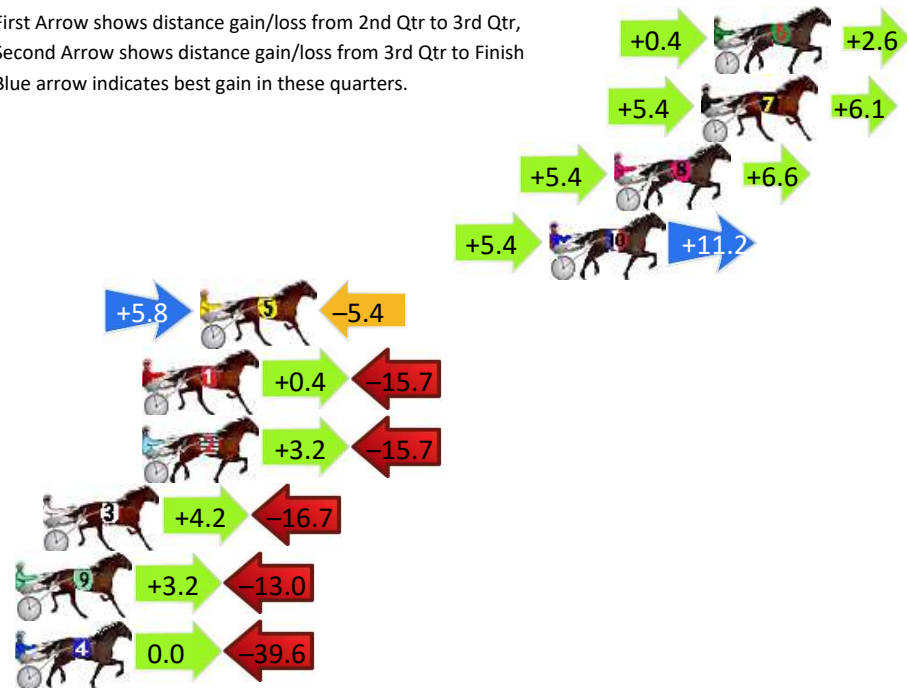

## Finish Position and metres gained

First Arrow shows distance gain/loss from 2nd Qtr to 3rd Qtr, Second Arrow shows distance gain/loss from 3rd Qtr to Finish  
Blue arrow indicates best gain in these quarters.

# Northam Race 2 Distance 2190m

Tuesday, 25 June 2024

Gross Time: 2:44.70 MileRate: 2:01.00 LeadTime: 44.70s First Qtr: 31.60s Second Qtr: 29.00s Third Qtr: 29.50s Fourth Qtr: 29.90s

DATA TABLE: 800 / 400 Posi's are position from leader and (how wide the horse was at that position)

No	Horse	Plc	Mar	800 Posi	400 Posi	Time	3rd Qtr	4th Qt
6	ROCKNROLL SPIRIT	1	0.0m	3.0m (1)	2.6m (1)	2:44.70	29.47s	29.71s
7	DONT GOIN THEWATER	2	0.5m	12.0m (0)	6.6m (1)	2:44.74	29.10s	29.45s
8	IMMACHULATE	3	4.0m	16.0m (0)	10.6m (1)	2:45.01	29.10s	29.41s
10	TRITRITTBANGBAN G	4	6.6m	23.2m (1)	17.8m (1)	2:45.22	29.11s	29.07s
5	PINK PARADE	5	20.6m	21.0m (0)	15.2m (0)	2:46.31	29.07s	30.30s
1	READY TO ATTACK	6	22.9m	7.6m (0)	7.2m (0)	2:46.49	29.46s	31.07s
2	CANDILLO	7	22.9m	10.4m (1)	7.2m (2)	2:46.49	29.26s	31.07s
3	SAVE THIS DANCE	8	26.9m	14.4m (1)	10.2m (3)	2:46.81	29.18s	31.14s
9	FIORD	9	28.8m	19.0m (1)	15.8m (2)	2:46.96	29.26s	30.87s
4	GEARSINAWHIRL	10	39.6m	0.0m (0)	0.0m (0)	2:47.80	29.48s	32.84s